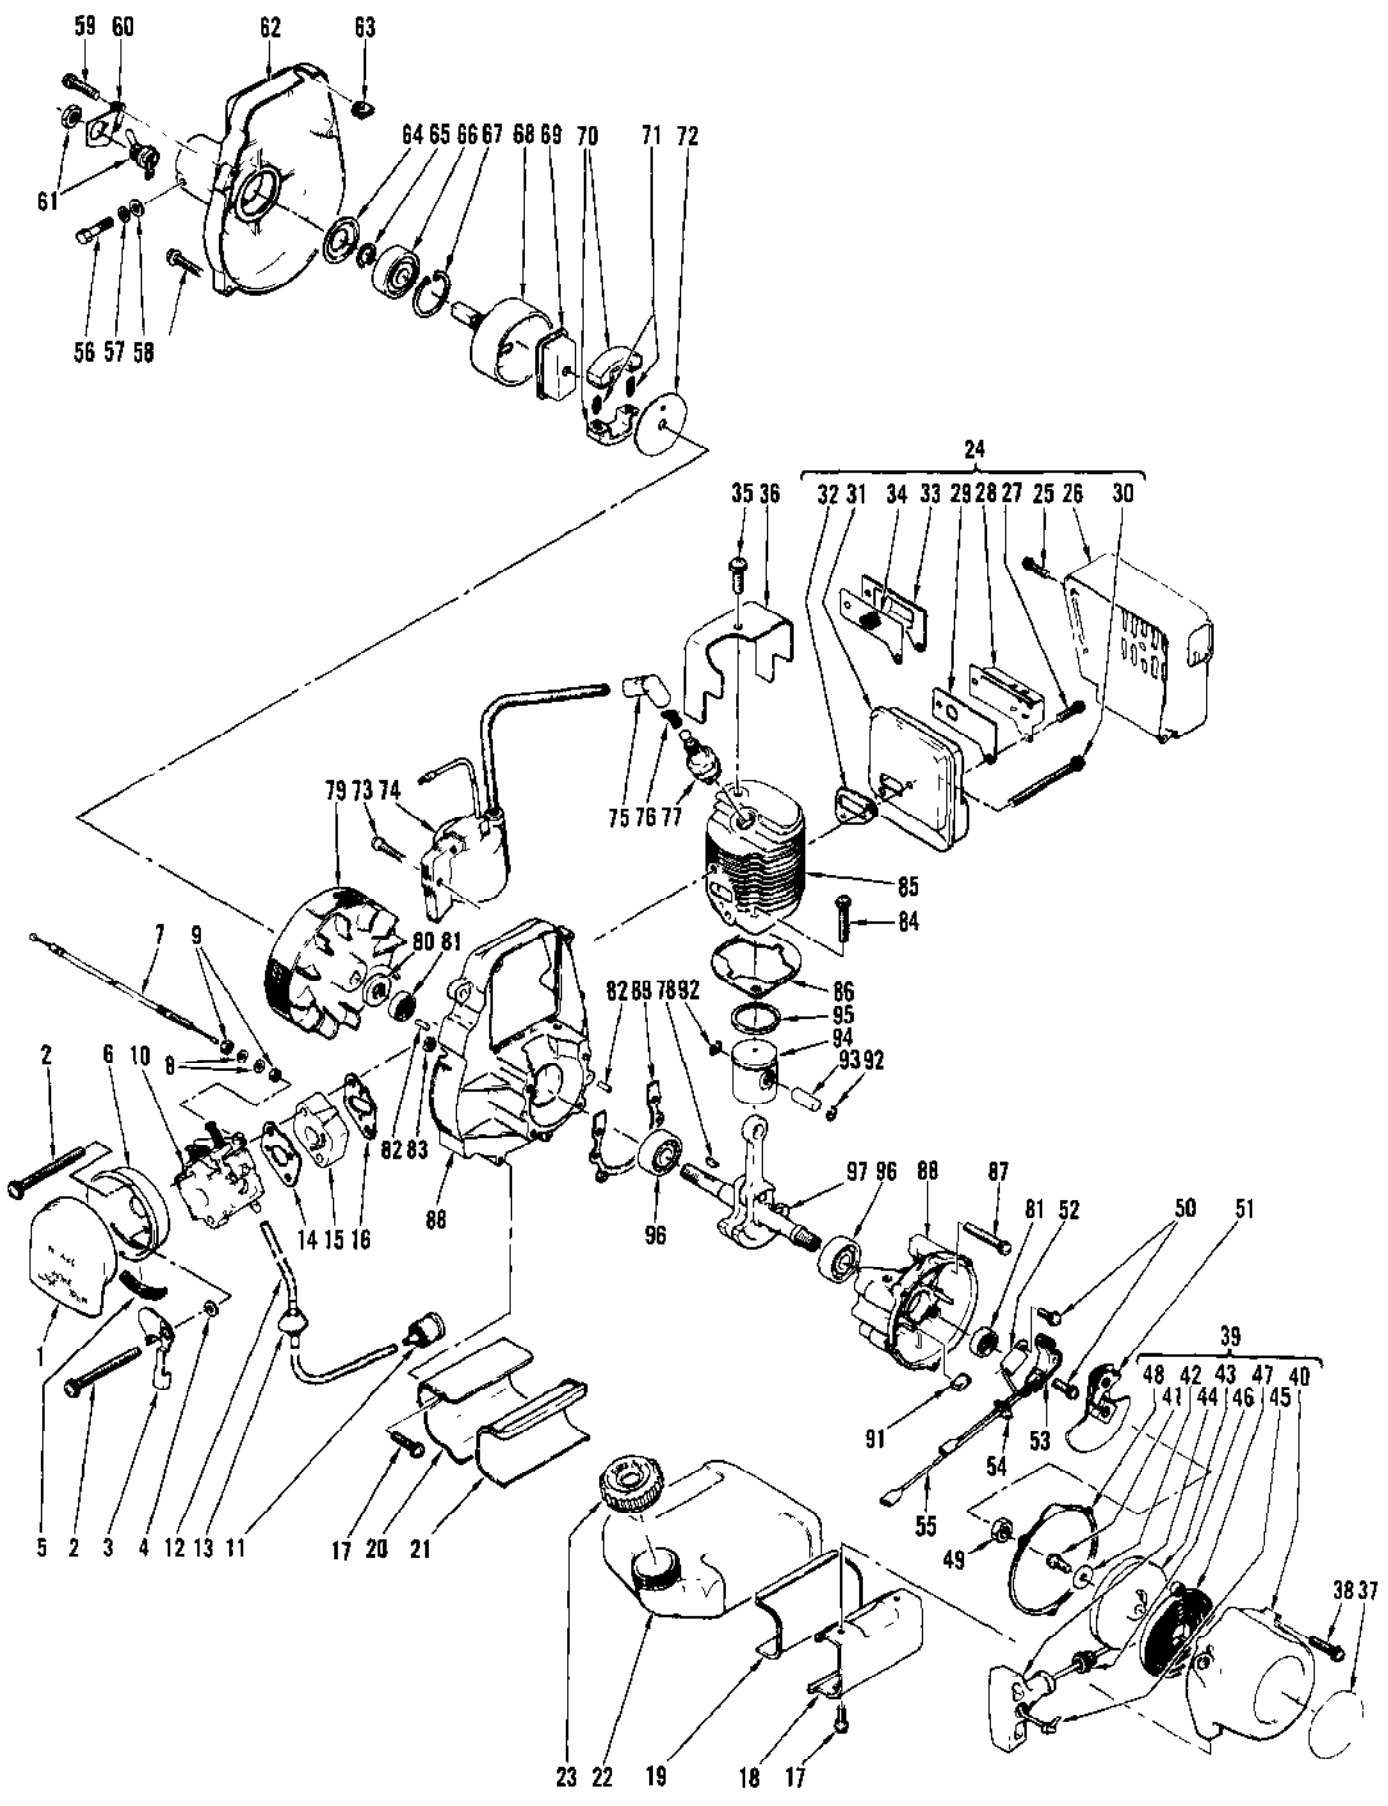

Ref #	Part Number	Qty	Description
1	213883	1	Filter - Air
2	213882	2	Screw - M5
3	213881	1	Shutter - Choke
4	213880	1	Washer
5	213879	1	Grommet
6	213878	1	Case - Air cleaner
7	213919	1	Cable - Throttle
8	214053	2	Washer - M6
9	213949	2	Nut - M6
10		1	Carburetor Assembly See "Carburetor Assembly" illustration and parts list.
11	213876	1	Filter - Fuel
12	213948	1	Hose - Fuel
13	213874	1	Grommet
14	213873	1	Gasket
15	213946	1	Insulator
16	213871	1	Gasket
17	213834	4	Screw - M4
18	213943	1	Bracket - Fuel tank
19	213961	1	Cushion
20	213833	1	Bracket - Fuel tank
21	213832	1	Cushion
22	213944	1	Tank - Fuel
23	213917	1	Cap Assembly - Fuel
24	213930	1	Muffler Assembly
24	213929	1	Muffler Assembly
25	213940	2	Screw - M4
26	213938	1	Cover - Muffler
27	213940	2	Screw - M4
28	213934	1	Lid - Muffler
29	213933	1	Plate - Muffler
30	213939	2	Screw - M5
31	213932	1	Body - Muffler
32	213931	1	Gasket - Muffler
33	213936	1	Holder - Screen
34	213935	1	Screen - Spark arrester
35	213844	1	Screw - M5
36	213843	1	Cover - Cylinder
37	214444	1	Decal
38	213868	3	Screw - M4
39	213910	1	Starter Assembly
40	213911	1	Case - Starter
41	213834	1	Screw - M4
42	213862	1	Washer
43	213863	1	Drum - Starter
44	213865	1	Handle - Starter
45	213864	1	Rope - Starter
46	213866	1	Guide - Rope
47	213867	1	Spring - Rewind
48	213861	1	Gasket - Starter case
49	213860	1	Nut - M8
50	213834	2	Screw - M4
51	213859	1	Ratchet Assembly
52	213942	1	Condenser
53	213941	1	Set - Breaker point