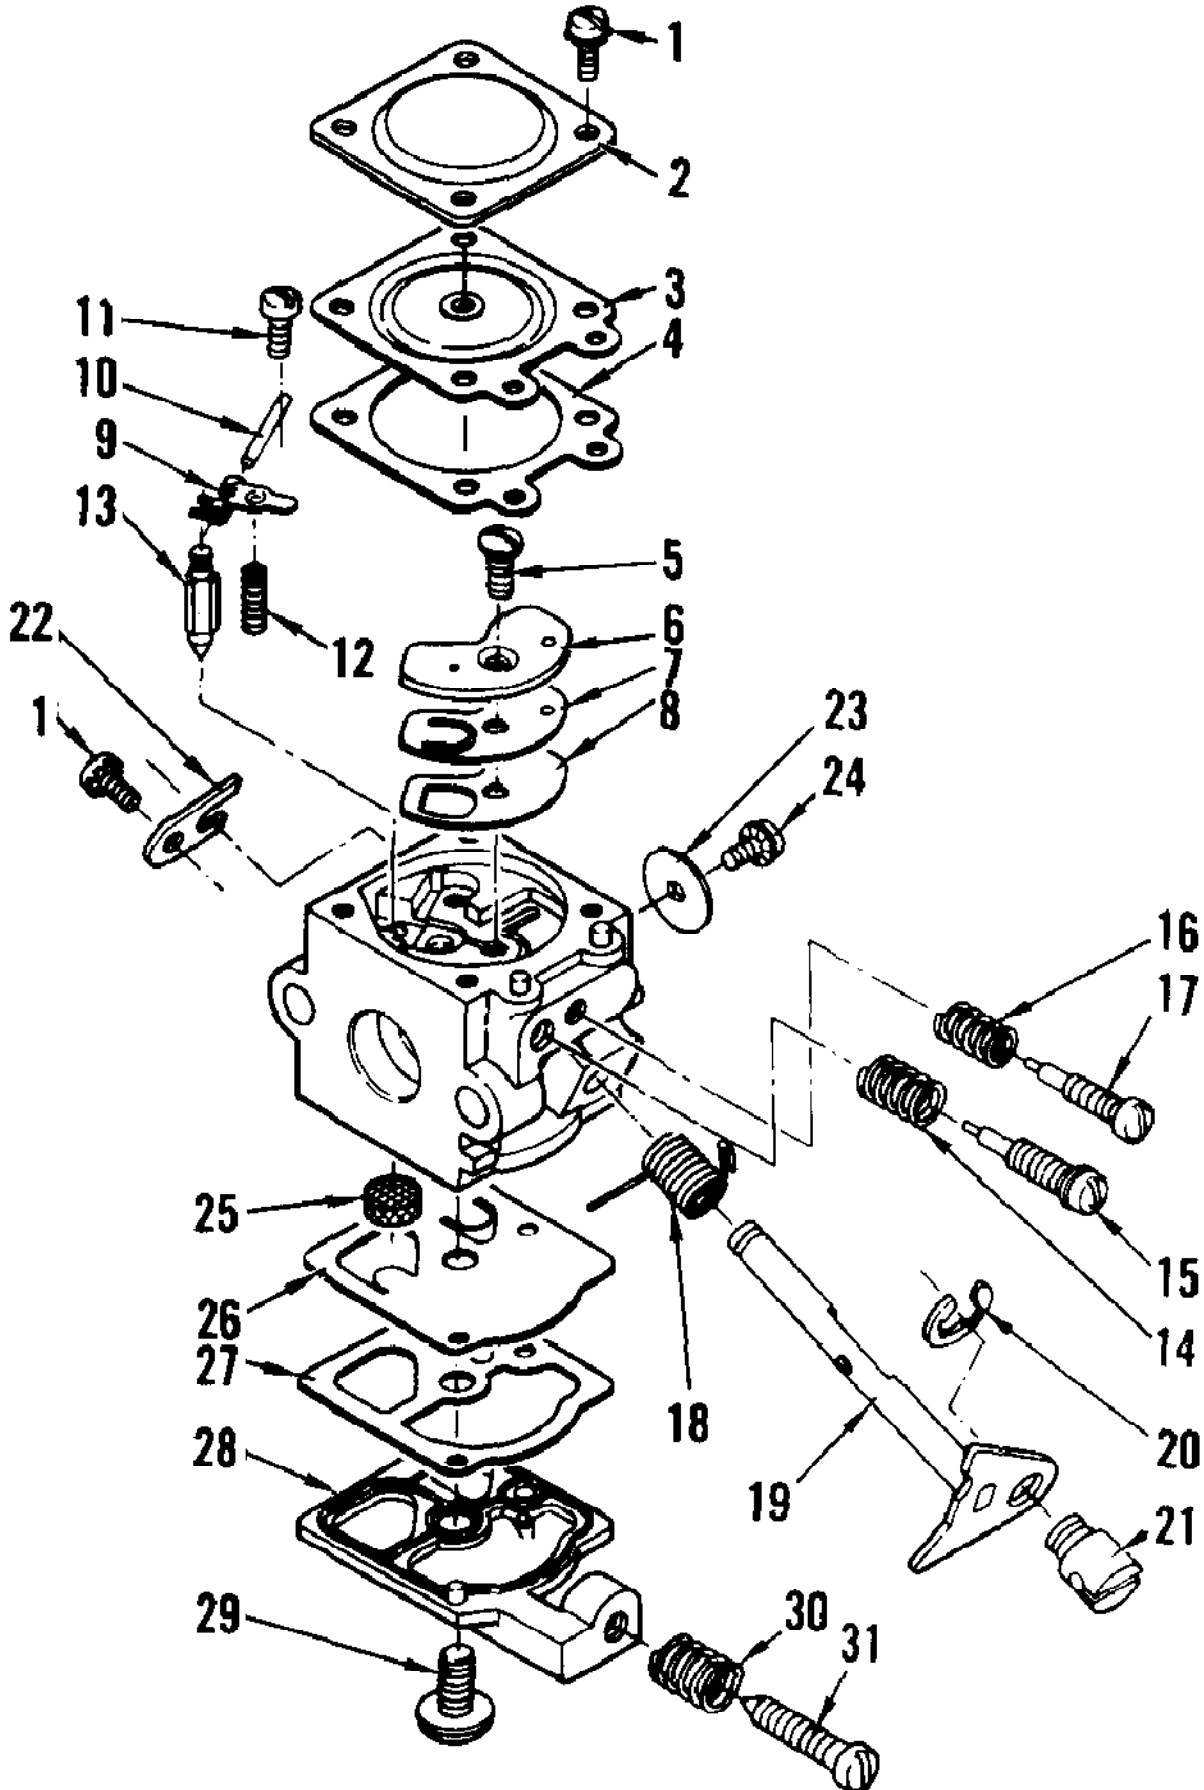

No
Diagram
Available

Parts List
Only

Ref #	Part Number	Qty	Description
	95892		Package - 1 lb. .095" line
	95902		Package - 5 lbs. .095" line
	214434		Wrench
	95894		Package - Spark Arrester Screen

Ref #	Part Number	Qty	Description
	213947	1	Carburetor Assembly (WA-80)
1	214428	5	Screw - Cover
2	213994	1	Cover - Diaphragm
3	213995	1	Diaphragm - Metering
4	213996	1	Gasket - Diaphragm
5	213997	1	Screw - Circuit plate
6	213998	1	Plate - Circuit
7	213999	1	Diaphragm - Circuit plate
8	214000	1	Gasket - Circuit plate
9	214001	1	Lever - Metering
10	214002	1	Pin - Lever
11	214429	1	Screw - Lever pin
12	214433	1	Spring - Lever
13	214427	1	Valve - Inlet needle
14	214430	1	Spring - High speed needle
15	214004	1	Needle - High speed
16	214005	1	Spring - Idle needle
17	214020	1	Needle - Idle
18	214007	1	Spring - Throttle return
19	214021	1	Shaft - Throttle
20	214009	1	Clip
21	214010	1	Swivel
22	214011	1	Clip - Throttle shaft
23	214022	1	Valve - Throttle
24	214431	1	Screw - Throttle valve
25	214013	1	Screen - Inlet
26	214014	1	Diaphragm - Fuel pump
27	214015	1	Gasket - Fuel pump
28	214023	1	Cover - Fuel pump
29	214017	1	Screw - Pump cover
30	214024	1	Spring - Idle screw
31	214025	1	Screw - Idle adjusting