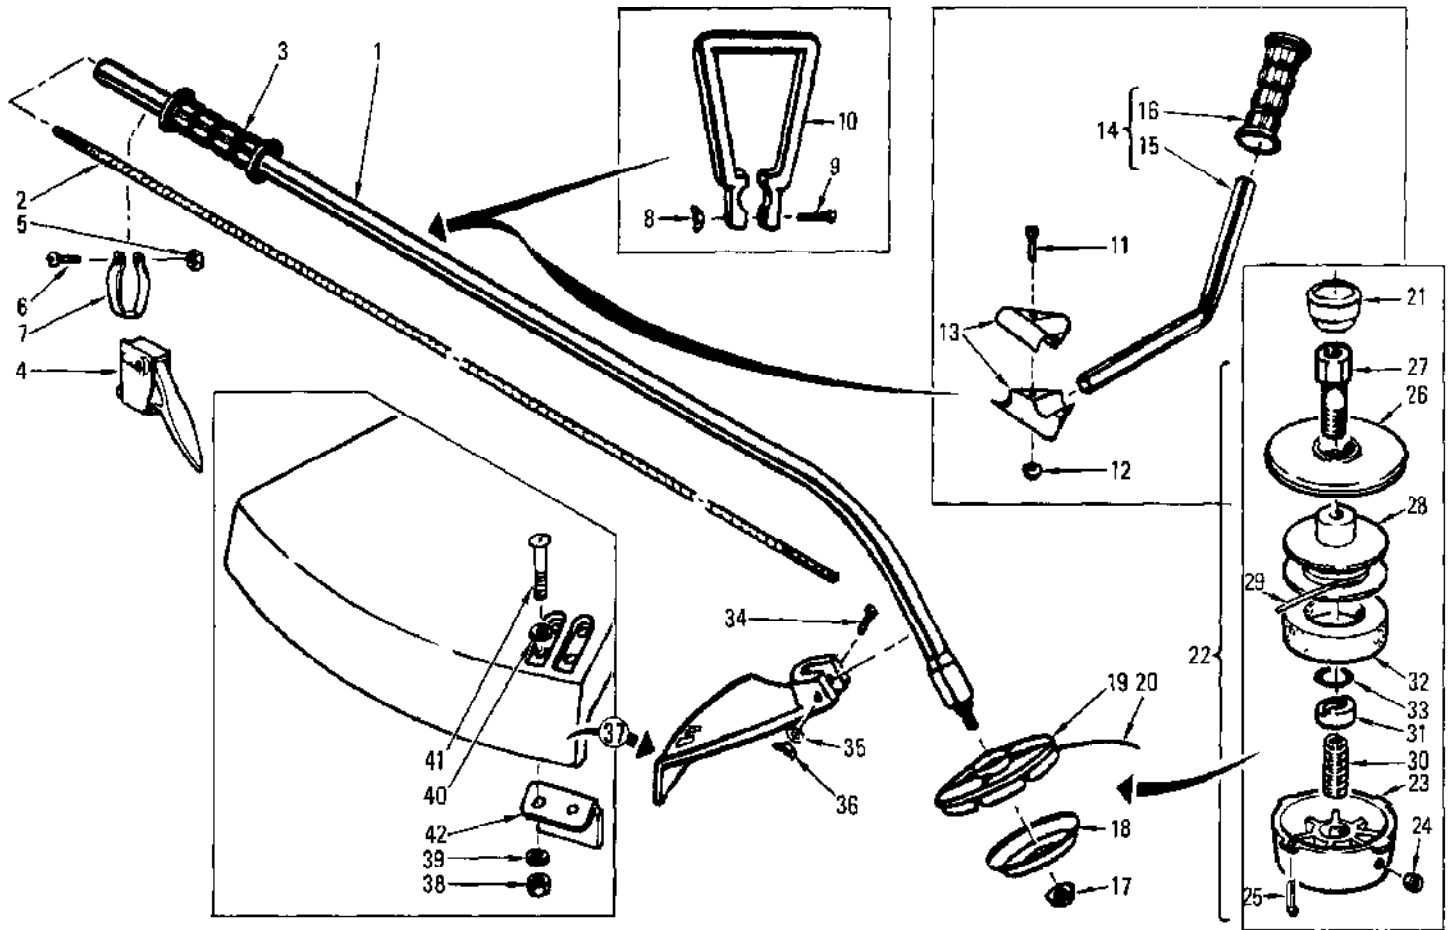

No
Diagram
Available

Parts List
Only

Ref #	Part Number	Qty	Description
	95892		Package - 1 lb. .095" line
	95902		Package - 5 lbs. .095" line
	214434		Wrench
	95894		Package - Spark Arrester Screen

Ref #	Part Number	Qty	Description
	213947	1	Carburetor Assembly (WA-80)
1	214428	5	Screw - Cover
2	213994	1	Cover - Diaphragm
3	213995	1	Diaphragm - Metering
4	213996	1	Gasket - Diaphragm
5	213997	1	Screw - Circuit plate
6	213998	1	Plate - Circuit
7	213999	1	Diaphragm - Circuit plate
8	214000	1	Gasket - Circuit plate
9	214001	1	Lever - Metering
10	214002	1	Pin - Lever
11	214429	1	Screw - Lever pin
12	214433	1	Spring - Lever
13	214427	1	Valve - Inlet needle
14	214430	1	Spring - High speed needle
15	214004	1	Needle - High speed
16	214005	1	Spring - Idle needle
17	214020	1	Needle - Idle
18	214007	1	Spring - Throttle return
19	214021	1	Shaft - Throttle
20	214009	1	Clip
21	214010	1	Swivel
22	214011	1	Clip - Throttle shaft
23	214022	1	Valve - Throttle
24	214431	1	Screw - Throttle valve
25	214013	1	Screen - Inlet
26	214014	1	Diaphragm - Fuel pump
27	214015	1	Gasket - Fuel pump
28	214023	1	Cover - Fuel pump
29	214017	1	Screw - Pump cover
30	214024	1	Spring - Idle screw
31	214025	1	Screw - Idle adjusting