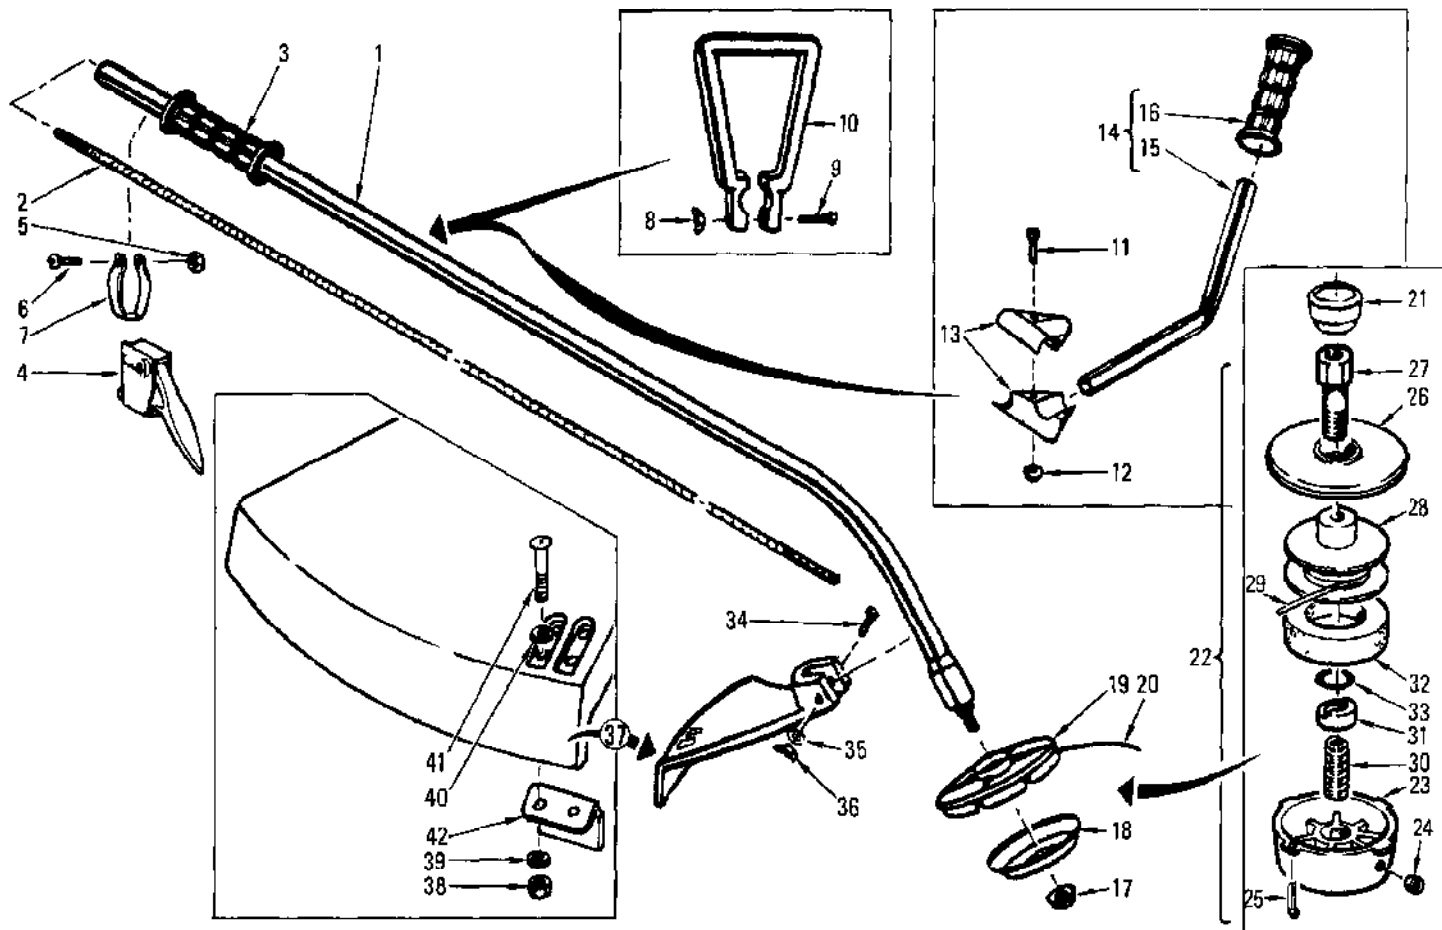

No
Diagram
Available

Parts List
Only

Ref #	Part Number	Qty	Description
	95892		Package - 1 lb. .095" line
	95902		Package - 5 lbs. .095" line
	214434		Wrench
	95894		Package - Spark Arrester Screen

Ref #	Part Number	Qty	Description
	213947	1	Carburetor Assembly (WA-80)
1	214428	5	Screw - Cover
2	213994	1	Cover - Diaphragm
3	213995	1	Diaphragm - Metering
4	213996	1	Gasket - Diaphragm
5	213997	1	Screw - Circuit plate
6	213998	1	Plate - Circuit
7	213999	1	Diaphragm - Circuit plate
8	214000	1	Gasket - Circuit plate
9	214001	1	Lever - Metering
10	214002	1	Pin - Lever
11	214429	1	Screw - Lever pin
12	214433	1	Spring - Lever
13	214427	1	Valve - Inlet needle
14	214430	1	Spring - High speed needle
15	214004	1	Needle - High speed
16	214005	1	Spring - Idle needle
17	214020	1	Needle - Idle
18	214007	1	Spring - Throttle return
19	214021	1	Shaft - Throttle
20	214009	1	Clip
21	214010	1	Swivel
22	214011	1	Clip - Throttle shaft
23	214022	1	Valve - Throttle
24	214431	1	Screw - Throttle valve
25	214013	1	Screen - Inlet
26	214014	1	Diaphragm - Fuel pump
27	214015	1	Gasket - Fuel pump
28	214023	1	Cover - Fuel pump
29	214017	1	Screw - Pump cover
30	214024	1	Spring - Idle screw
31	214025	1	Screw - Idle adjusting