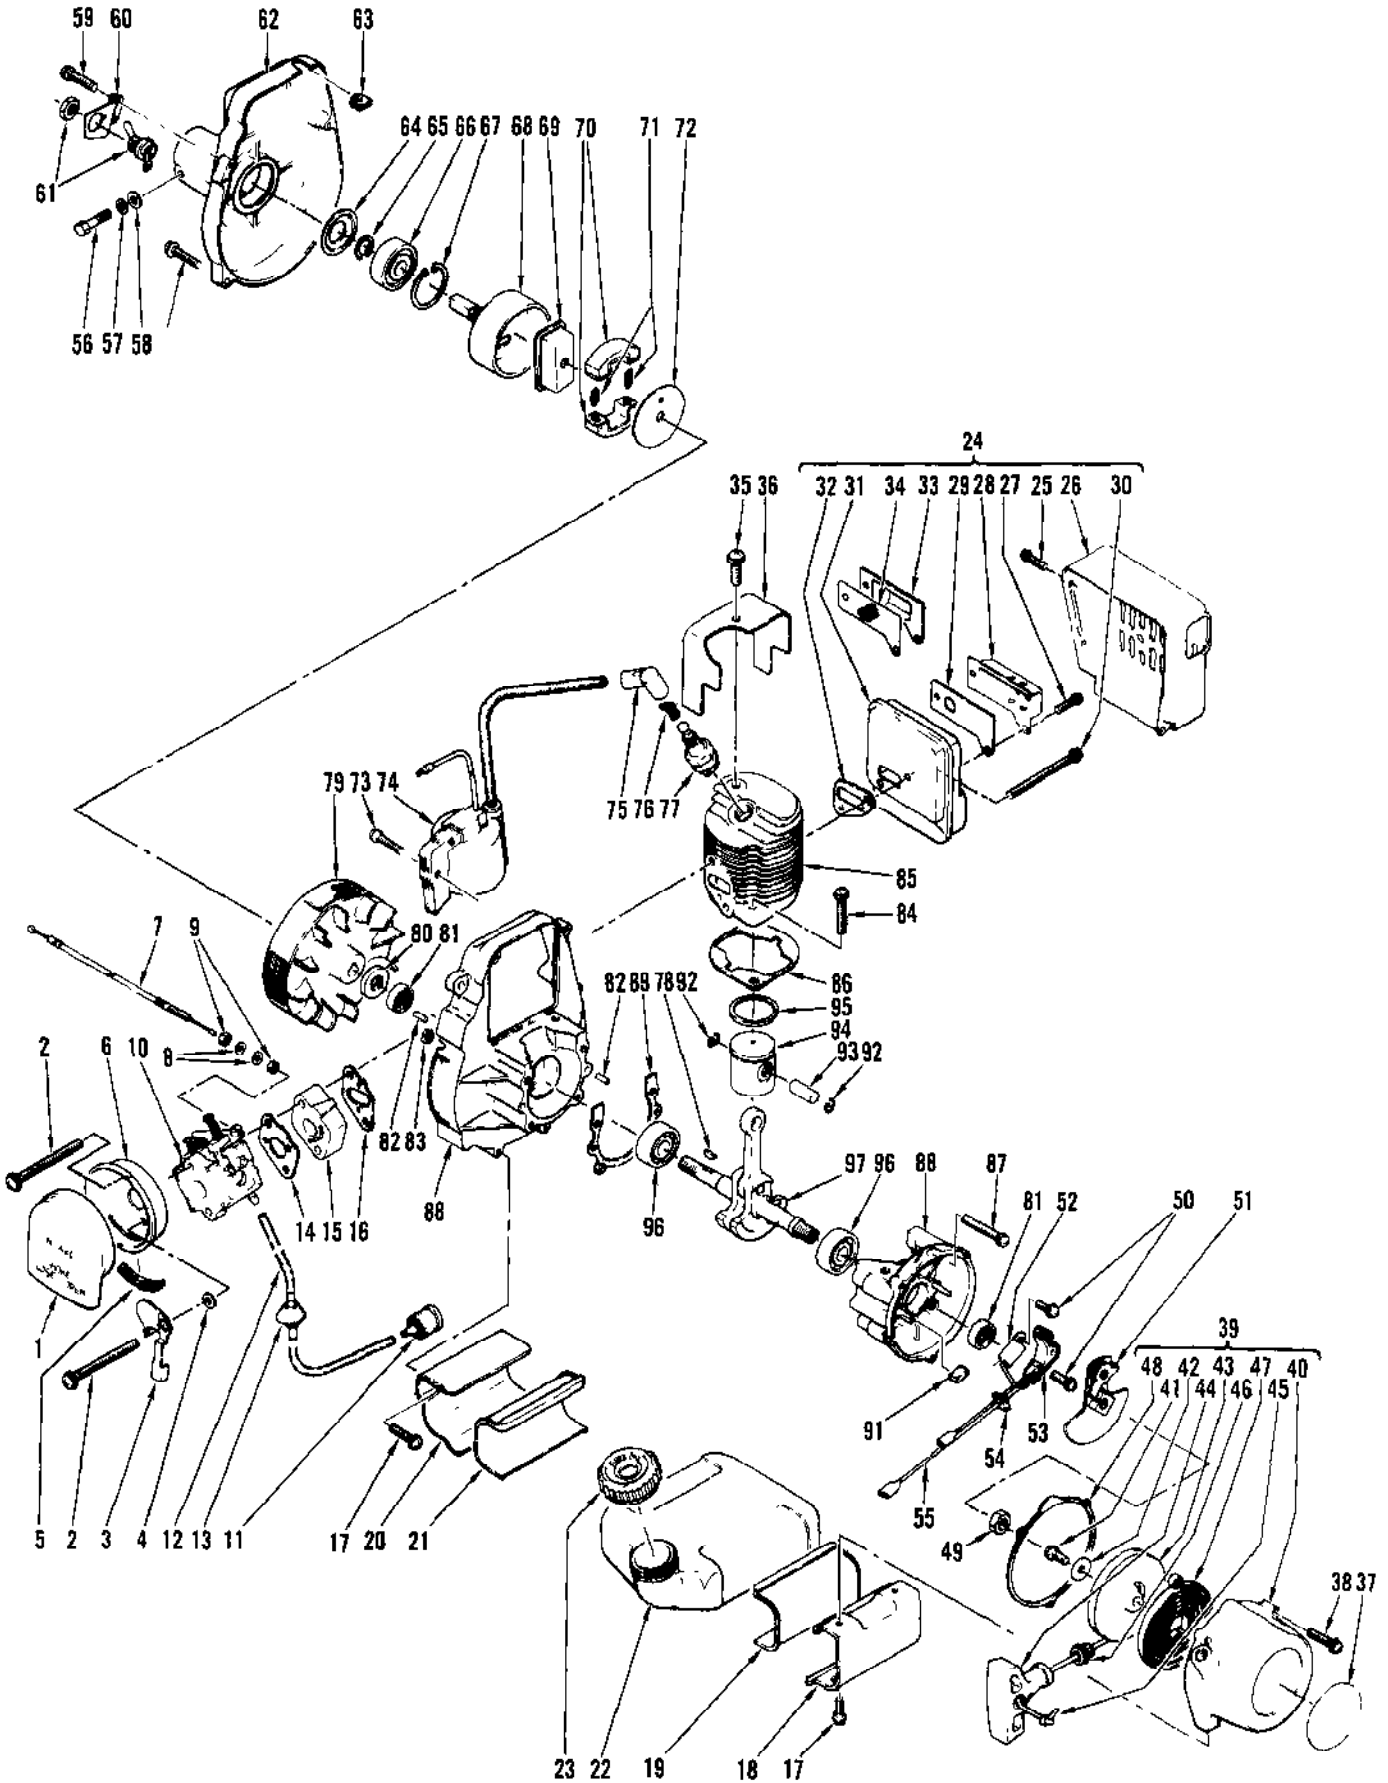

Ref #	Part Number	Qty	Description
1	213883	1	Filter - Air
2	213882	2	Screw - M5
3	213881	1	Shutter - Choke
4	213880	1	Washer
5	213879	1	Grommet
6	213878	1	Case - Air cleaner
7	213919	1	Cable - Throttle
8	214053	2	Washer - M6
9	213949	2	Nut - M6
10		1	Carburetor Assembly See "Carburetor Assembly" illustration and parts list.
11	213876	1	Filter - Fuel
12	213948	1	Hose - Fuel
13	213874	1	Grommet
14	213873	1	Gasket
15	213946	1	Insulator
16	213871	1	Gasket
17	213834	4	Screw - M4
18	213943	1	Bracket - Fuel tank
19	213961	1	Cushion
20	213833	1	Bracket - Fuel tank
21	213832	1	Cushion
22	213944	1	Tank - Fuel
23	213917	1	Cap Assembly - Fuel
24	213930	1	Muffler Assembly
24	213929	1	Muffler Assembly
25	213940	2	Screw - M4
26	213938	1	Cover - Muffler
27	213940	2	Screw - M4
28	213934	1	Lid - Muffler
29	213933	1	Plate - Muffler
30	213939	2	Screw - M5
31	213932	1	Body - Muffler
32	213931	1	Gasket - Muffler
33	213936	1	Holder - Screen
34	213935	1	Screen - Spark arrester
35	213844	1	Screw - M5
36	213843	1	Cover - Cylinder
37	214444	1	Decal
38	213868	3	Screw - M4
39	213910	1	Starter Assembly
40	213911	1	Case - Starter
41	213834	1	Screw - M4
42	213862	1	Washer
43	213863	1	Drum - Starter
44	213865	1	Handle - Starter
45	213864	1	Rope - Starter
46	213866	1	Guide - Rope
47	213867	1	Spring - Rewind
48	213861	1	Gasket - Starter case
49	213860	1	Nut - M8
50	213834	2	Screw - M4
51	213859	1	Ratchet Assembly
52	213942	1	Condenser
53	213941	1	Set - Breaker point