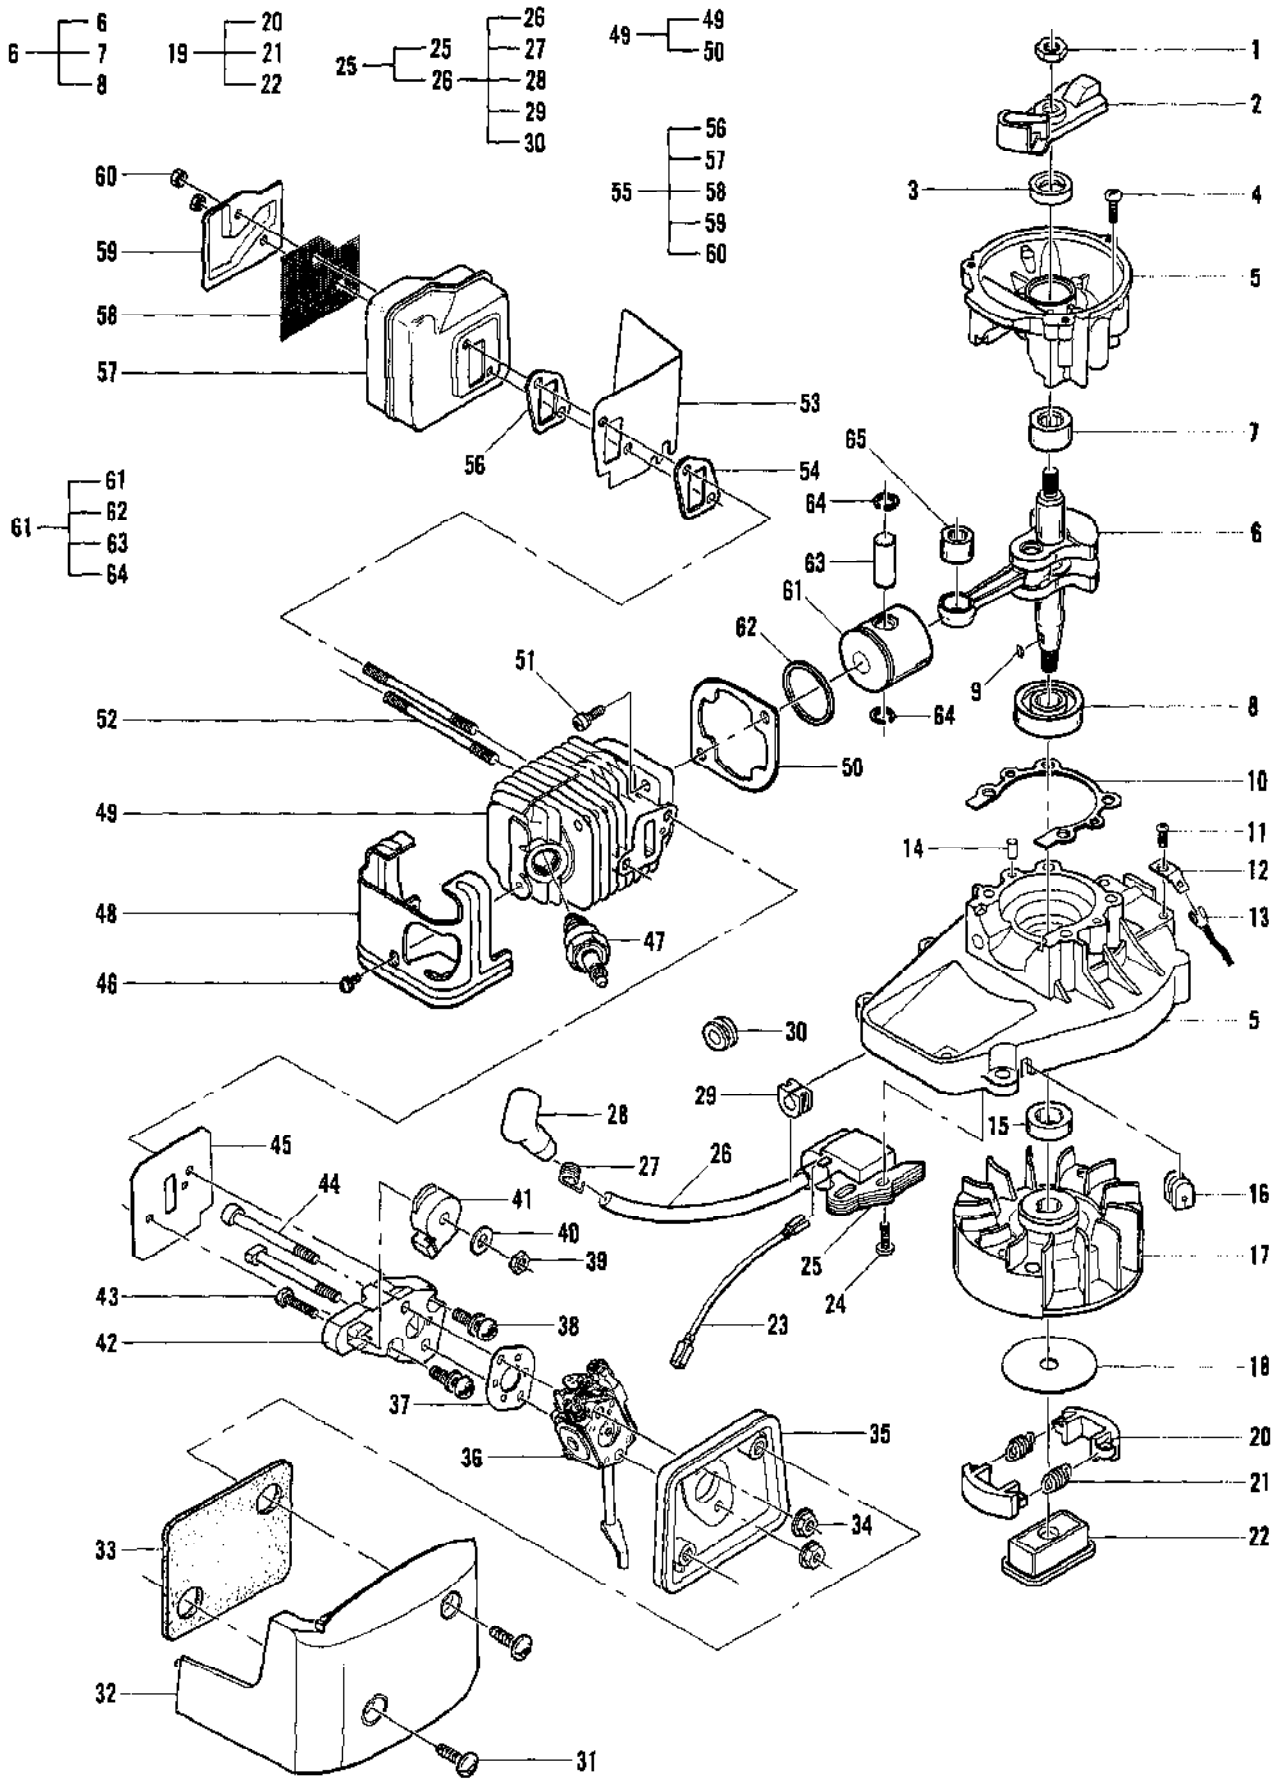

Ref #	Part Number	Qty	Description
1	216583	1	Nut, Hex M8
1	216583		Starter Pawl Torque 95 - 105 (in. lbs.)
2	225037	1	Starter Pawl Assembly
3	83859	1	Seal, Crankshaft
4	216027	4	Screw, M5 X 28.5 Torx
4	216027		Crankcase
5	301102	1	Crankcase Assembly
6	301274	1	Crankshaft/Ball Bearing Assembly
7	213282	1	Bearing, Crankshaft
8	216143	1	Bearing, Ball
9	102164	1	Key, WDF #206
10	215545	1	Gasket, Crankcase
11	215874	1	Screw, M4 X 9.5 Torx
12	300321	1	Terminal, Tab
13	301108	1	Wire, Ground
14	213191	2	Pin
15	216500	1	Seal
16	215541	1	Grommet
17	222308	1	Flywheel
18	215539	1	Plate, Side
19	217554	1	Clutch Assembly
20		2	Shoe, Clutch Not available separately.
21	223770	2	Spring, Clutch
22	215536	1	Rotor, Clutch
23	301198	1	Wire Assembly, Switch
24	216022	2	Screw, M4 X 23.4 Torx
24	216022		Ignition Module Torque 30 - 35 (in. lbs.) Loctite Type 242
25	219848-01	1	Ignition Assembly
26	223884	1	Kit, Spark Plug Wire
27	102556	1	Connector, Spark
28	95266	1	Boot, Spark Plug
29	215533-01	1	Grommet, H/T Lead
30	110995	1	Grommet, Spark Plug Wire
31	218644	2	Screw, 10-14 X .75
32	225043	1	Cover, Air Filter
33	225042	1	Air Filter
34	111058	2	Nut, 10-24 Hex, Flange
34	111058		Carburetor Torque 25 - 30 (in. lbs.)
35	225041	1	Airbox
36			Carburetor Assembly See "Carburetor Assembly" illustration and parts list.
37	225027	1	Gasket, Carburetor
38	111120	2	Screw, M5 x 0.8 x 20 Pan Hd. Torx
38	111120		Insulator Torque 45 - 50 (in. lbs.) Loctite Type 242
39	216682	1	Nut, 10-24 Hex Lock
40	216531	1	Washer, Plain
41	225025	1	Guide, Throttle Cable
42	225024	1	Insulator, Cable
43	111127	1	Screw, 10-24 X .75 Hex
44	111057	2	Screw, 10-24 Spl
45	225022	1	Gasket, Insulator/Shield
46	213178	1	Screw, M5 X 8.5 SEMS Torx
47	62345	1	Spark Plug, DJSJ