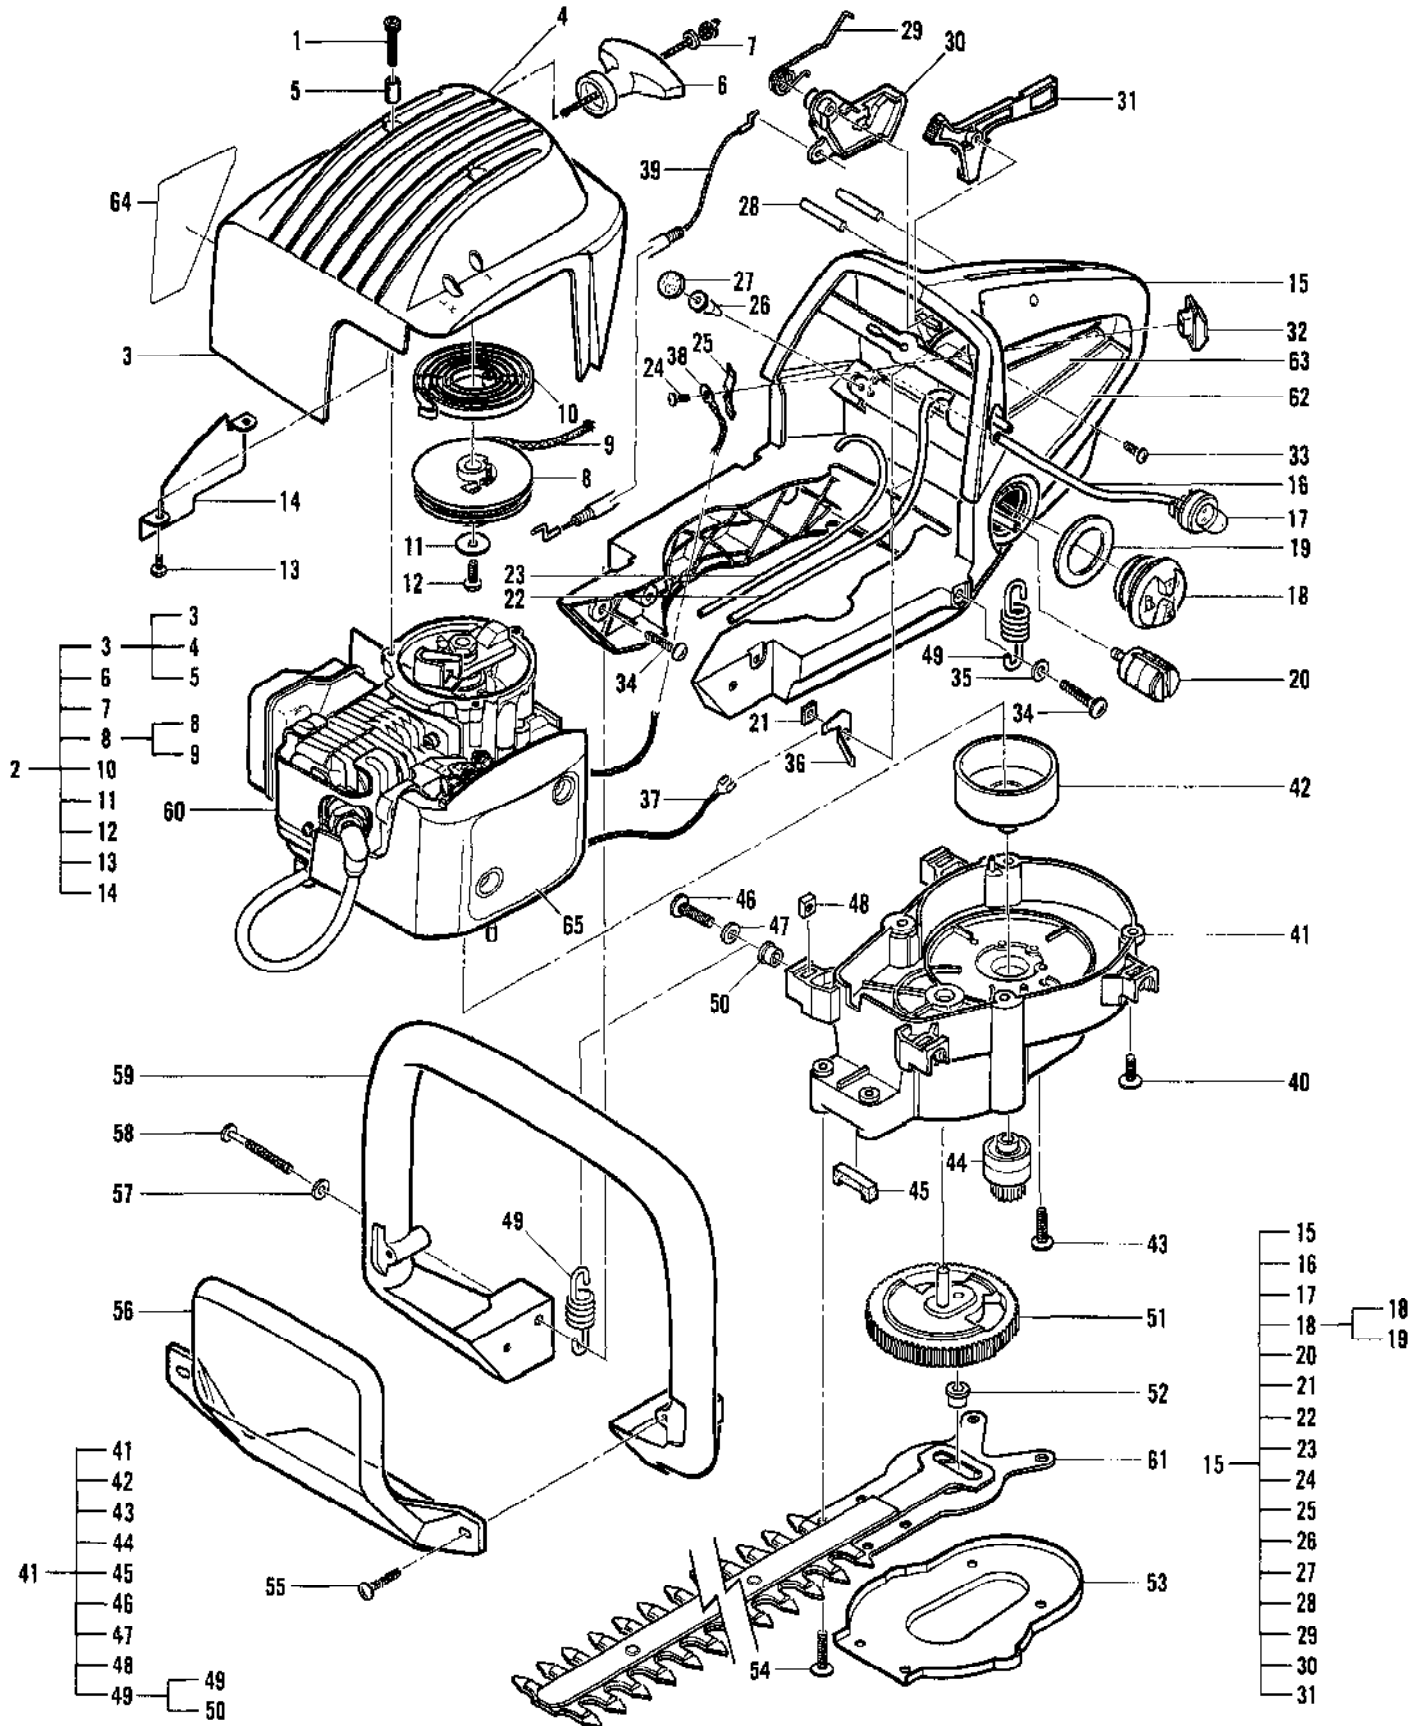

Ref #	Part Number	Qty	Description
1	216022	3	Screw, M4 X 23.4 Torx
2	301111	1	Starter/Top Cover Assembly
3	301541	1	Starter/Rope Guide Assembly
4		1	Guide, Rope Not available separately.
5	219585	3	Spacer, Starter Housing
6	216792	1	Handle, Starter
7	218941	1	Washer, Nylon
8	301252	1	Drum/Rope Assembly
9	216093	1	Rope, Starter
10	300474	1	Spring, Starter Rewind
11	216590	1	Washer, Flat M4
12	300294	1	Screw, 8-16 X .75 Torx
13	111069	2	Screw, 8-16 X .375 Plast
14	322840	1	Baffle
15	301543	1	Kit, Mainframe (Black)
	301544	1	Kit, Mainframe (Grey)
16	301281	1	Hose, Primer Return
17	224242-01	1	Primer, Remote
18	301112	1	Cap, Fuel Assembly
19	322742	1	Gasket, Fuel Cap
20	215714	1	Pick-up, Fuel
21	111126	1	Nut, Locking 6-32
22	225012	1	Hose, Primer
23	225011	1	Hose, Fuel Pick-up
24	111118	1	Screw, 6-32 UNC
25	322741	1	Contact, Stop
26	322199	1	Valve, Duckbill (Fuel Tank)
27	225021	1	Filter, Vent
28	218491	2	Pin, Trigger
29	93771-01	1	Spring, Trigger
30	225033	1	Trigger, Throttle
31	225034	1	Latch, Safety
32	224245	1	Button, Stop Switch
33	111069	1	Screw, 8-16 X .375 Plastite
34	111117	4	Screw, 10-14 X 1 Plastite
35	93469	2	Washer, .469 OD /.222 ID
36	62451	1	Contact, Ignition Switch
37	301198	1	Wire Assembly, Switch
38	301108	1	Wire Assembly, Ground
39	225026	1	Throttle Cable Assembly
40	111119	4	Screw, M4 X 0.7 X 14, Truss Torx
40	111119		Fan Housing Torque 35 - 40 (in. lbs.), Loctite type 242
41	301101	1	Gear/Fan Housing Assembly
42	225006	1	Drum Assembly, Clutch
43	218644	2	Screw, 10-14 X .75 Torx
44		1	Gear Assembly, Driving Not available separately.
45	225005	1	Seal, Felt
46	217936	4	Screw, 10-24 X .75 Torx
47	93469	4	Washer, .469 OD /.222 ID
48	218005	4	Nut, Square 10-24
49	301542	1	Pkg., Suspension Spring (4)
50	322740	4	Spacer, Spring
51	301106	1	Gear Assembly, Driven
52	225013	1	Bushing, Guide