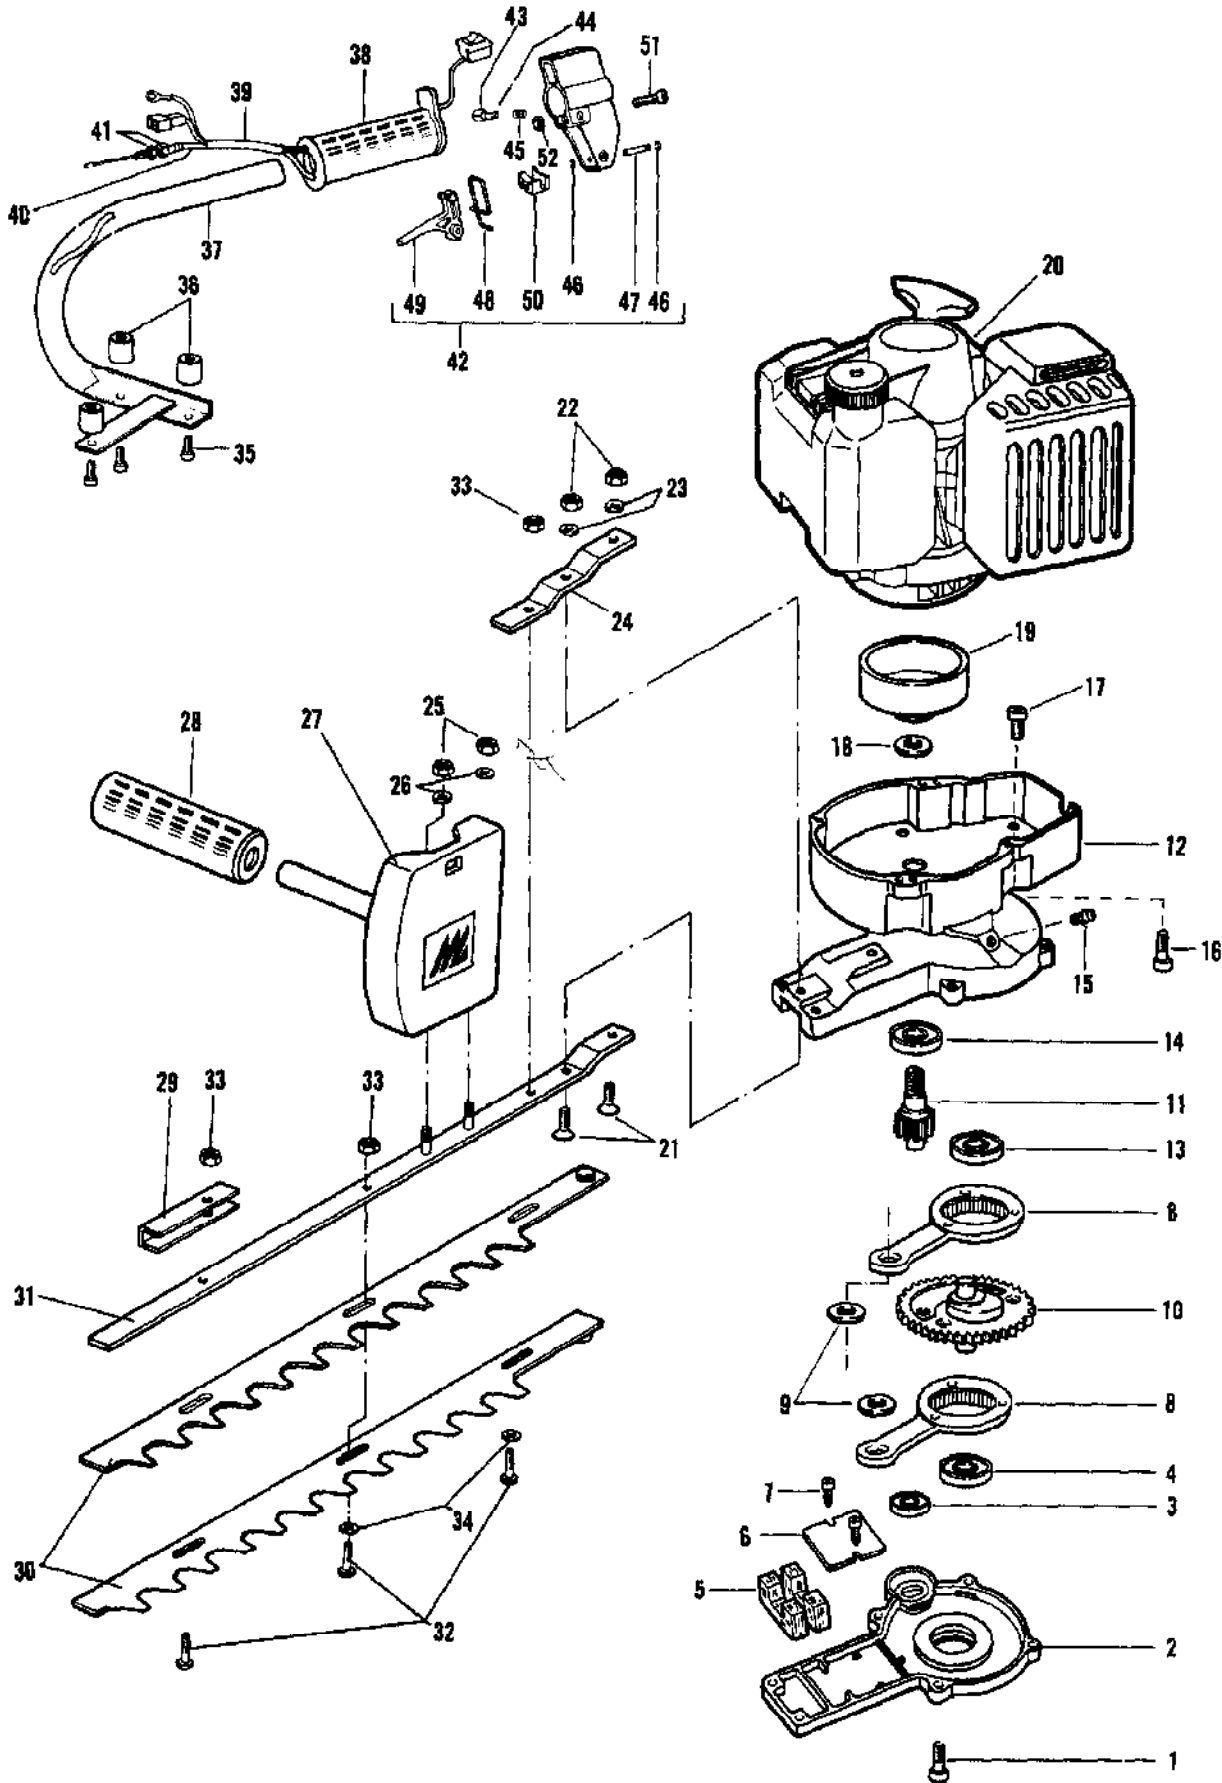

Ref #	Part Number	Qty	Description
	215494	1	CARBURETOR (WA-146)
1		1	SCREW - COVER Not available separately.
2		1	COVER - DIAPHRAGM Not available separately.
3		1	DIAPHRAGM - METERING Not available separately.
4		1	GASKET -- DIAPHRAGM Not available separately.
5		1	SCREW - CIRCUIT PLATE Not available separately.
6		1	PLATE - CIRCUIT Not available separately.
7		1	DIAPHRAGM - CIRCUIT PLATE Not available separately.
8		1	GASKET - CIRCUIT PLATE Not available separately.
9		1	LEVER - METERING Not available separately.
10		1	PIN - LEVER Not available separately.
11		1	SCREW - LEVER PIN Not available separately.
12		1	SPRING - LEVER Not available separately.
13		1	VALVE - INLET NEEDLE Not available separately.
14		1	SPRING - HIGH SPEED NEEDLE Not available separately.
15		1	NEEDLE - HIGH SPEED Not available separately.
16		1	SPRING - IDLE NEEDLE Not available separately.
17		1	NEEDLE - IDLE Not available separately.
18		1	SPRING - THROTTLE RETURN Not available separately.
19		1	SHAFT - THROTTLE Not available separately.
20		1	CLIP Not available separately.
21		1	SWIVEL Not available separately.
22		1	CLIP - THROTTLE SHAFT Not available separately.
23		1	VALVE - THROTTLE Not available separately.
24		1	SCREW - THROTTLE VALVE Not available separately.
25		1	SCREEN - INLET Not available separately.
26		1	DIAPHRAGM - FUEL PUMP Not available separately.
27		1	GASKET - FUEL PUMP Not available separately.
28		1	COVER - FUEL PUMP Not available separately.
29		1	SCREW - PUMP COVER Not available separately.
30		1	SPRING - IDLE SCREW Not available separately.
31		1	SCREW - IDLE ADJUSTING Not available separately.
	217111		Major Repair Kit
	217110		Minor Repair Kit

No
Diagram
Available

Parts List
Only

Ref #	Part Number	Qty	Description
	226004		Tool - Clutch Drum
	226005		Tool - Pinion Shaft
	215439		Piston - Driving
	215441		Puller - Clutch
	215443		Plate - Pressure Intake
	215444		Plate - Gasket Intake
	215445		Gasket - Exhaust
	222785		Torx Drive T-25 (Cylinder)