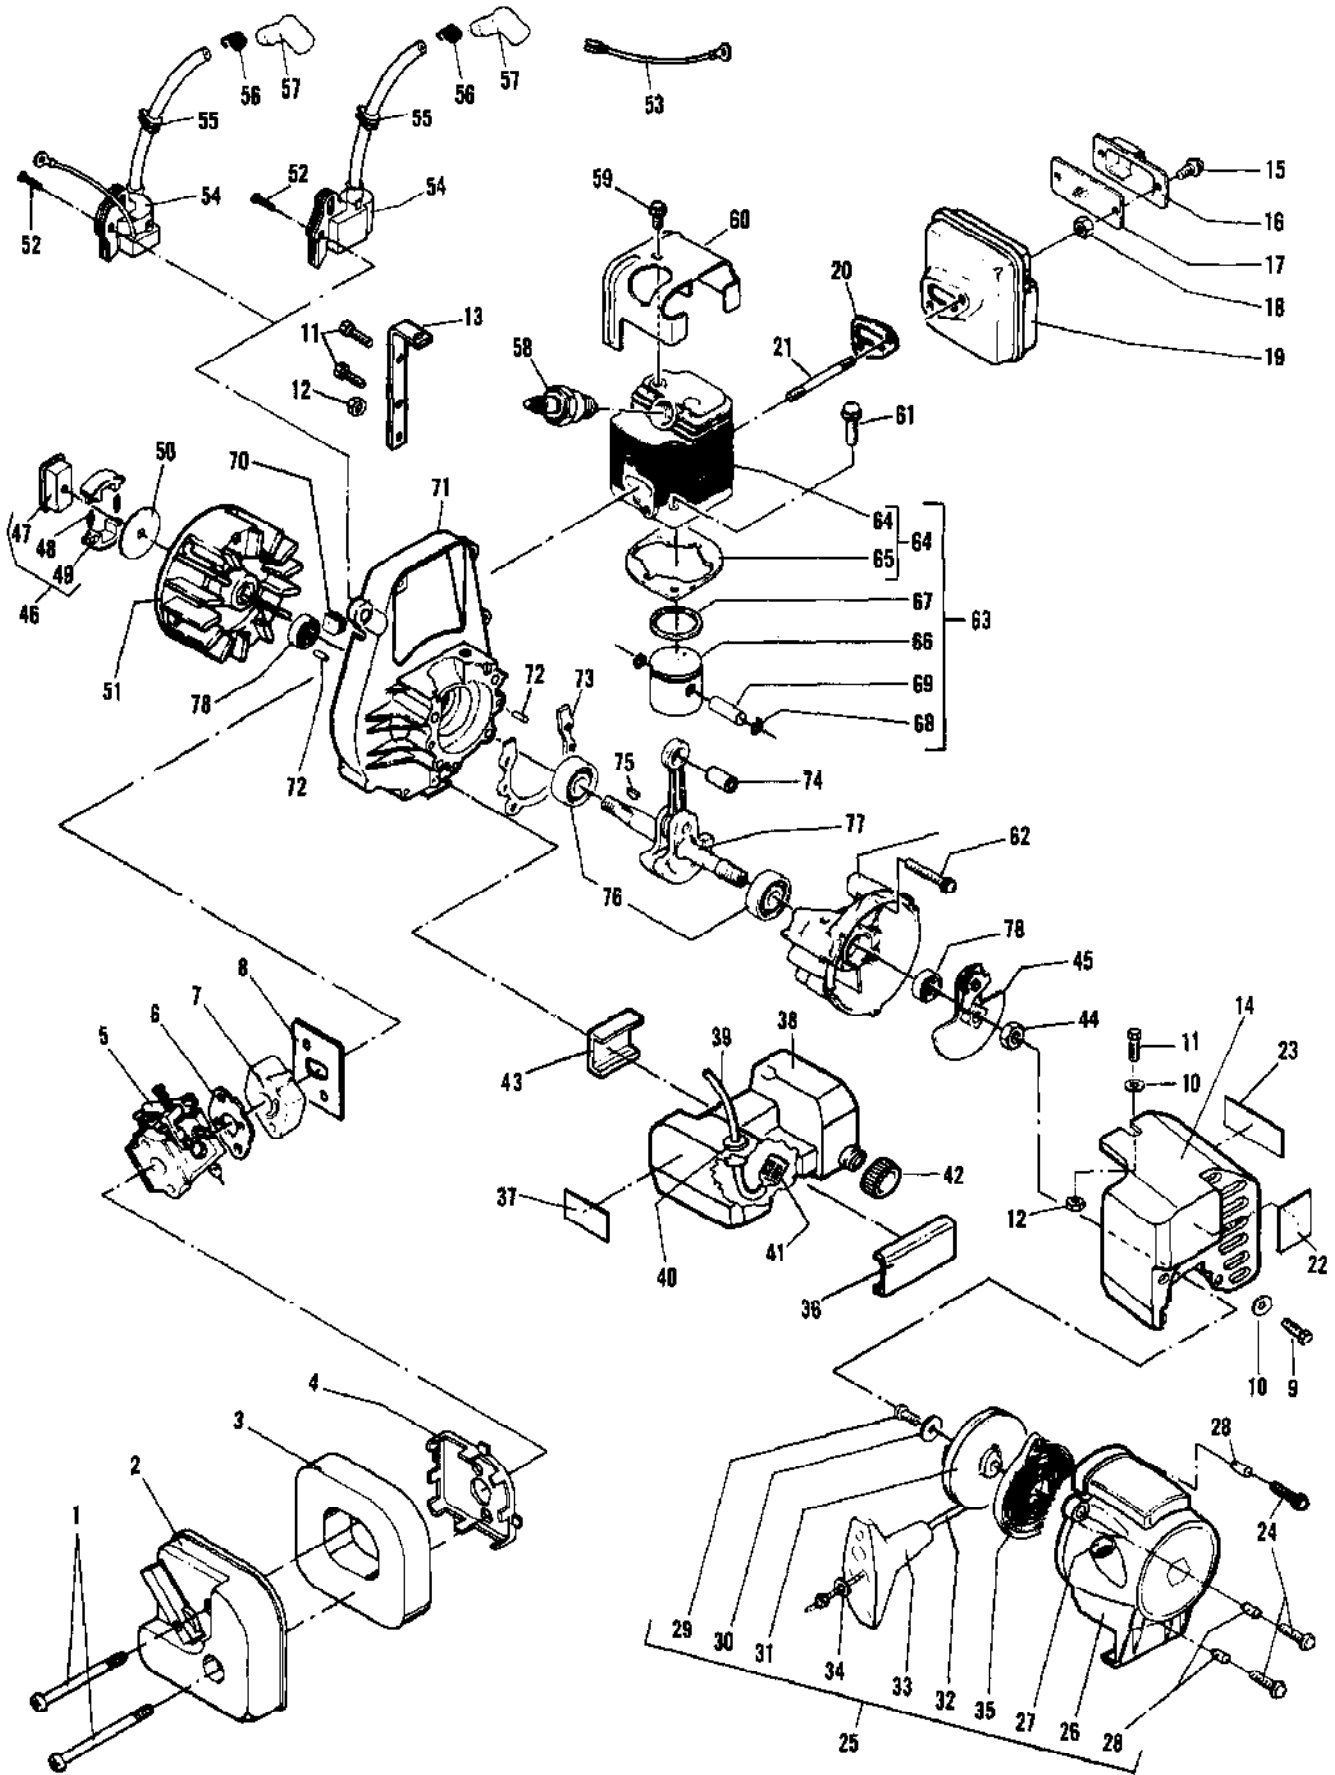

Ref #	Part Number	Qty	Description
1	219078	2	Screw - M5 x 69 Torx 19-25 in. lb. torque
2	219098	1	Cover Asy - Choke
3	219145	1	Filter - Air
4	219144	1	Box - Air
5		1	Carburetor Assembly See "Carburetor Assembly" illustration and parts list.
6	218933	1	Gasket - Carburetor
7	219070	1	Insulator - Carb/Cylinder
8	216575	1	Gasket - Insulator/Cylinder
9	228908	1	Screw - M4 x 14 20-25 in. lb. torque
10	235612	2	Washer
11	215874	3	Screw - M4 x 9.5 Torx
12	235431	2	Nut
13	228884	1	Plate - Muffler Shield
14	228946	1	Shield - Muffler
15	216025	2	Screw - M4 x 8 Torx 13-17 in. lb. torque
16	217318	1	Cover - Screen
17	215516	1	Screen - Spark Arrestor
18	222247	2	Nut - Flange M5 41-50 in. lb. torque
19	215506	1	Muffler Asy
20	215515	1	Gasket - Muffler
21	222480	2	Stud - Muffler 41-50 in. lb. torque
22	222541	1	Decal - Starting Instructions
23	222506	1	Decal - Storing Instructions
24	217669	3	Screw - M4 x 25 12-16 in. lb. torque
25	219590	1	Starter Assembly
26	219588	1	Housing - Starter
27	218932	1	Guide - Rope
28	219585	3	Spacer - Housing
29	215874	1	Screw - Drum
30	216590	1	Washer - Flat M4
31	216092	1	Drum/Rope Asy
32	216093	1	Rope Starter
33	216792	1	Handle - Starter
34	218941	1	Washer Nylon
35	217482	1	Spring - Starter
36	217382	1	Cushion - Starter/Fuel Tank
37	217383	1	Decal - 40:1
38	228858	1	Fuel Tank Assembly
39	217264	1	Hose - Fuel
40	236321	1	Grommet
41	216985	1	Pickup - Fuel
42	222347	1	Cap - Fuel Tank
43	217390	1	Cushion - C'Case/Fuel Tank
44	216583	1	Nut - Starter Ratchet 149-176 in. lb. torque
45	215525	1	Ratchet
46	216060	1	Clutch Assembly
47	215536	1	Rotor
48	215537	2	Spring
49		2	Shoe Not available separately.
50	215539	1	Plate
51	222308	1	Flywheel Assembly
	219951	1	Flywheel Assembly
52	216022	2	Screw - M4 x 23.4 25-30 in. lb. torque
53	219383	1	Wire Asy - Switch