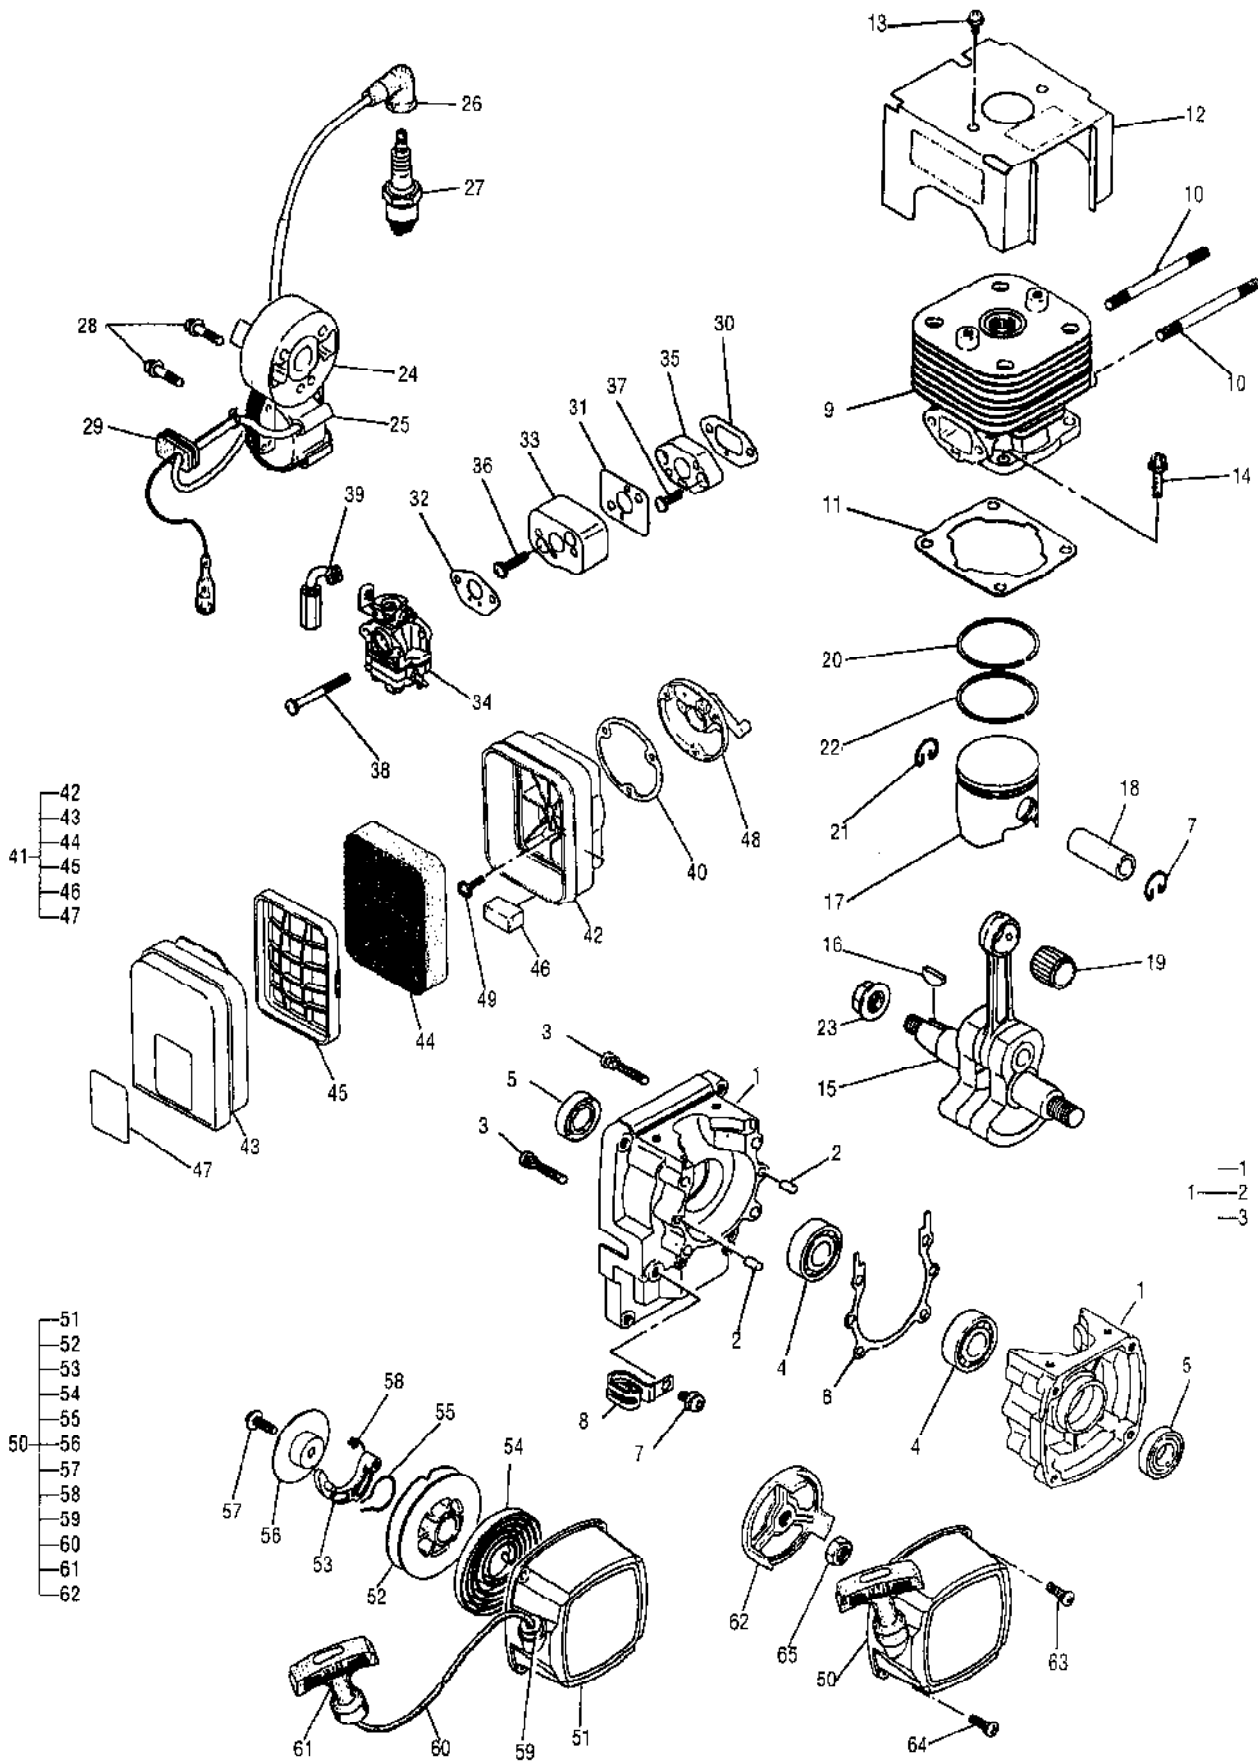

Ref #	Part Number	Qty	Description
1	325177	1	Crankcase Asy
2	325210	2	Pin, Dowel
3	111829	4	Screw
4	325310	2	Bearing, Ball 6202
5	324982	2	Seal, Oil
6	325180	1	Gasket, Crankcase
7	325218	1	Screw/Washer
8	325190	1	Clamp
9	325178	1	Cylinder
10	325195	2	Bolt, Stud
11	325213	1	Gasket, Cylinder
12	325257	1	Cover, Cylinder
13	325216	2	Screw/Washer
14	325314	4	Bolt, Flange
15	325237	1	Crankshaft Asy
16	111843	1	Key, Woodruff
17	325281	1	Piston Set
18	325182	1	Pin, Piston
19	325183	1	Bearing, Needle
20	325284	1	Ring, Top
21	325176	2	Clip, Piston Pin
22	325211	1	Ring, Top
23	111847	1	Nut, Conical Spg
24	325239		Rotor
25	325241	1	Coil, Ignition
26	325029	1	Cap, Plug
27	325179	1	Plug, Spark, NGK BM7A
28	111848	2	Bolt, Washer
29	325193	1	Grommet
30	325214		Gasket, Carburetor
31	325304	1	Gasket, Insulator
32	325305	1	Gasket, Carburetor
33	325267	1	Insulator
34		1	Carburetor See "Carburetor Assembly" illustration and parts list.
35	325212	1	Flange
36	111850	2	Screw/Washer
37	325221	2	Screw/Washer
38	111851	2	Screw/Washer
39	325289	1	Elbow
40	325303	1	Gasket, Air Cleaner
41	325225	1	Air Cleaner
42	325227	1	Case, Cleaner
43	325228	1	Cover, Cleaner
44	325231	1	Element, Cleaner
45	325229	1	Grid
46	325230	1	Element, Cleaner
47	325192	1	Label, Caution
48	325226	1	Bracket
49	325215	3	Screw/Washer
50	325194	1	Recoil, Starter
51	325196	1	Case, Starter
52	325197	1	Reel
53	325198	1	Ratchet
54	325199	1	Spring