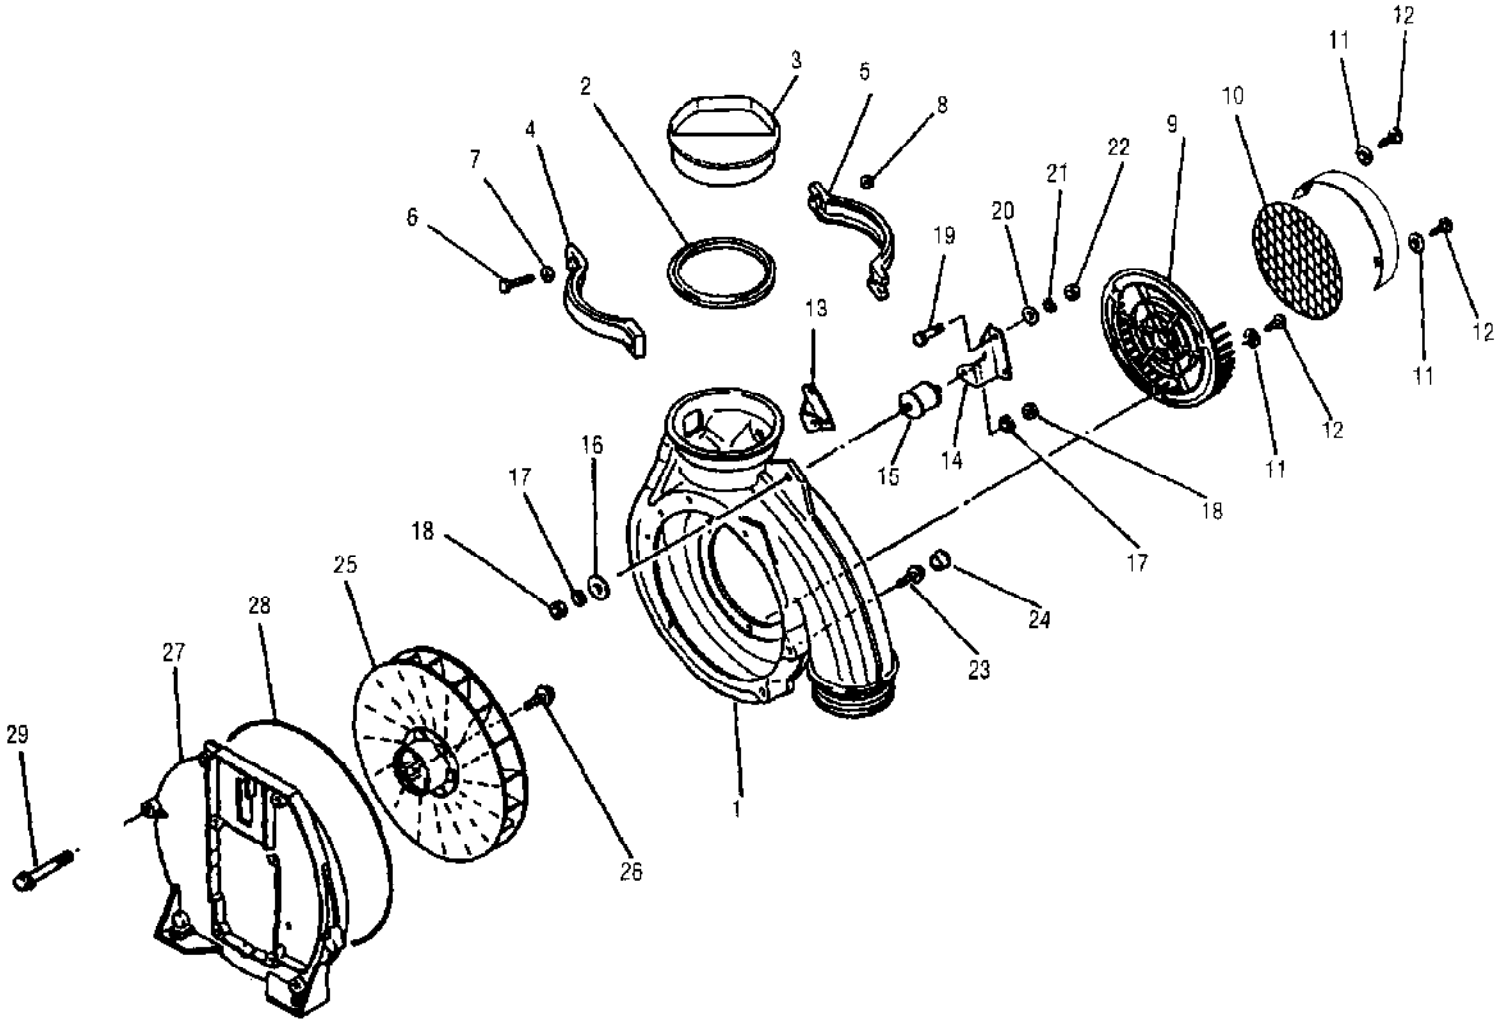

Ref #	Part Number	Qty	Description
1	325266	1	Carburetor
2		1	Body, Pump Not available separately
3		1	Screen Not available separately
4		1	Valve, Needle Not available separately
5		1	Spring Not available separately
6		1	Screw Not available separately
7		1	Pin Not available separately
8		1	Lever Not available separately
9		1	Body Not available separately
10		1	Cover Not available separately
11	325262	1	Primer, Pump Asy,
12	325202	1	Diaphragm
13	325264	1	Gasket
14	325261	1	Diaphragm
15	325260	1	Gasket
16		1	Jet Not available separately
17		1	O-Ring Not available separately
18		1	Clip Not available separately
19		1	Holder, Wire Not available separately
20		2	Screw Not available separately
21		1	Bracket Not available separately
22	325263	1	Packing
23		4	Screw Not available separately
24		1	Washer Not available separately

Ref #	Part Number	Qty	Description
1	325352	2	Collar
2	325353	2	Cushion, Rubber Lower
3	325331	2	Collar
4	325315	2	Washer
5	325335	2	Washer, Spg
6	325341	2	Nut
7	325355	1	Frame
8	325325	1	Pad
9	325323	8	Clip
10	325342	2	Strap, Knapsack
11		1	Fuel Tank/Cap See "Fuel Tank Assembly" illustration and parts list.
12	325333	1	Cushion, Rubber
13	325332	1	Holder, Fuel Tank
14	325315	1	Washer
15	325341	1	Nut
16	325324	1	Seal, Dust
17	325357	1	Elbow
18	325329	1	Clamp, Wire
19	325364	1	Hose, Flexible
20	325317	1	Clamp, Wire
21	325343	1	Hose, Swivel
22	325344	2	Hose, Extension
23	325345	1	Hose, Curved
24	325359	1	Lever, Throttle
25	325361	1	Bracket, Throttle Lever
26	325334	1	Washer
27	325339	1	Screw, Pan
28	325360	3	Band

111124

222785

217720

323754

323330

215432-01

91424

Ref #	Part Number	Qty	Description
111124	111124		T-27 Torx Dr 3.5 in.
222785	222785		T-25 Torx Dr 3.5 in.
217720	217720		Torx Dr Set
323754	323754		Torx Dr Set of 6 Bit sizes: Tx 10,15,20,25,27,30
323330	323330		Ignition Tester
215432-01	215432-01		Pressure Test Tool
91424	91424		Tachometer