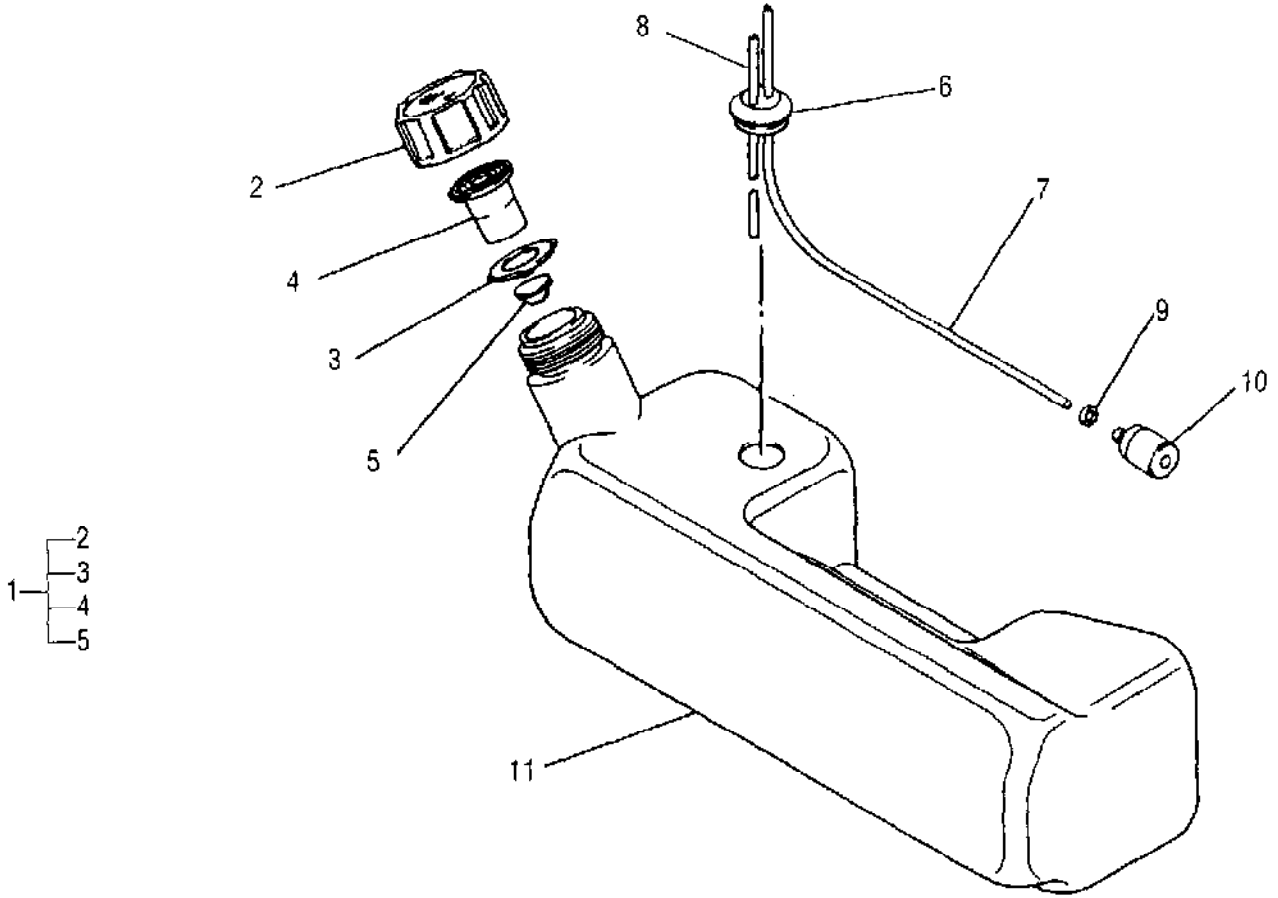

Ref #	Part Number	Qty	Description
1	325247		Cap Asy, Fuel
2	325099		Cap, Fuel Tank
3	325100		Packing
4	325101		Valve, Breather
5	325253		Cap
6	325104		Plug
7	325250		Tube, Fuel
8	325185		Tube, Fuel
9	111876		Bushing
10	325109		Filter, Fuel
11	325362		Tank, Fuel