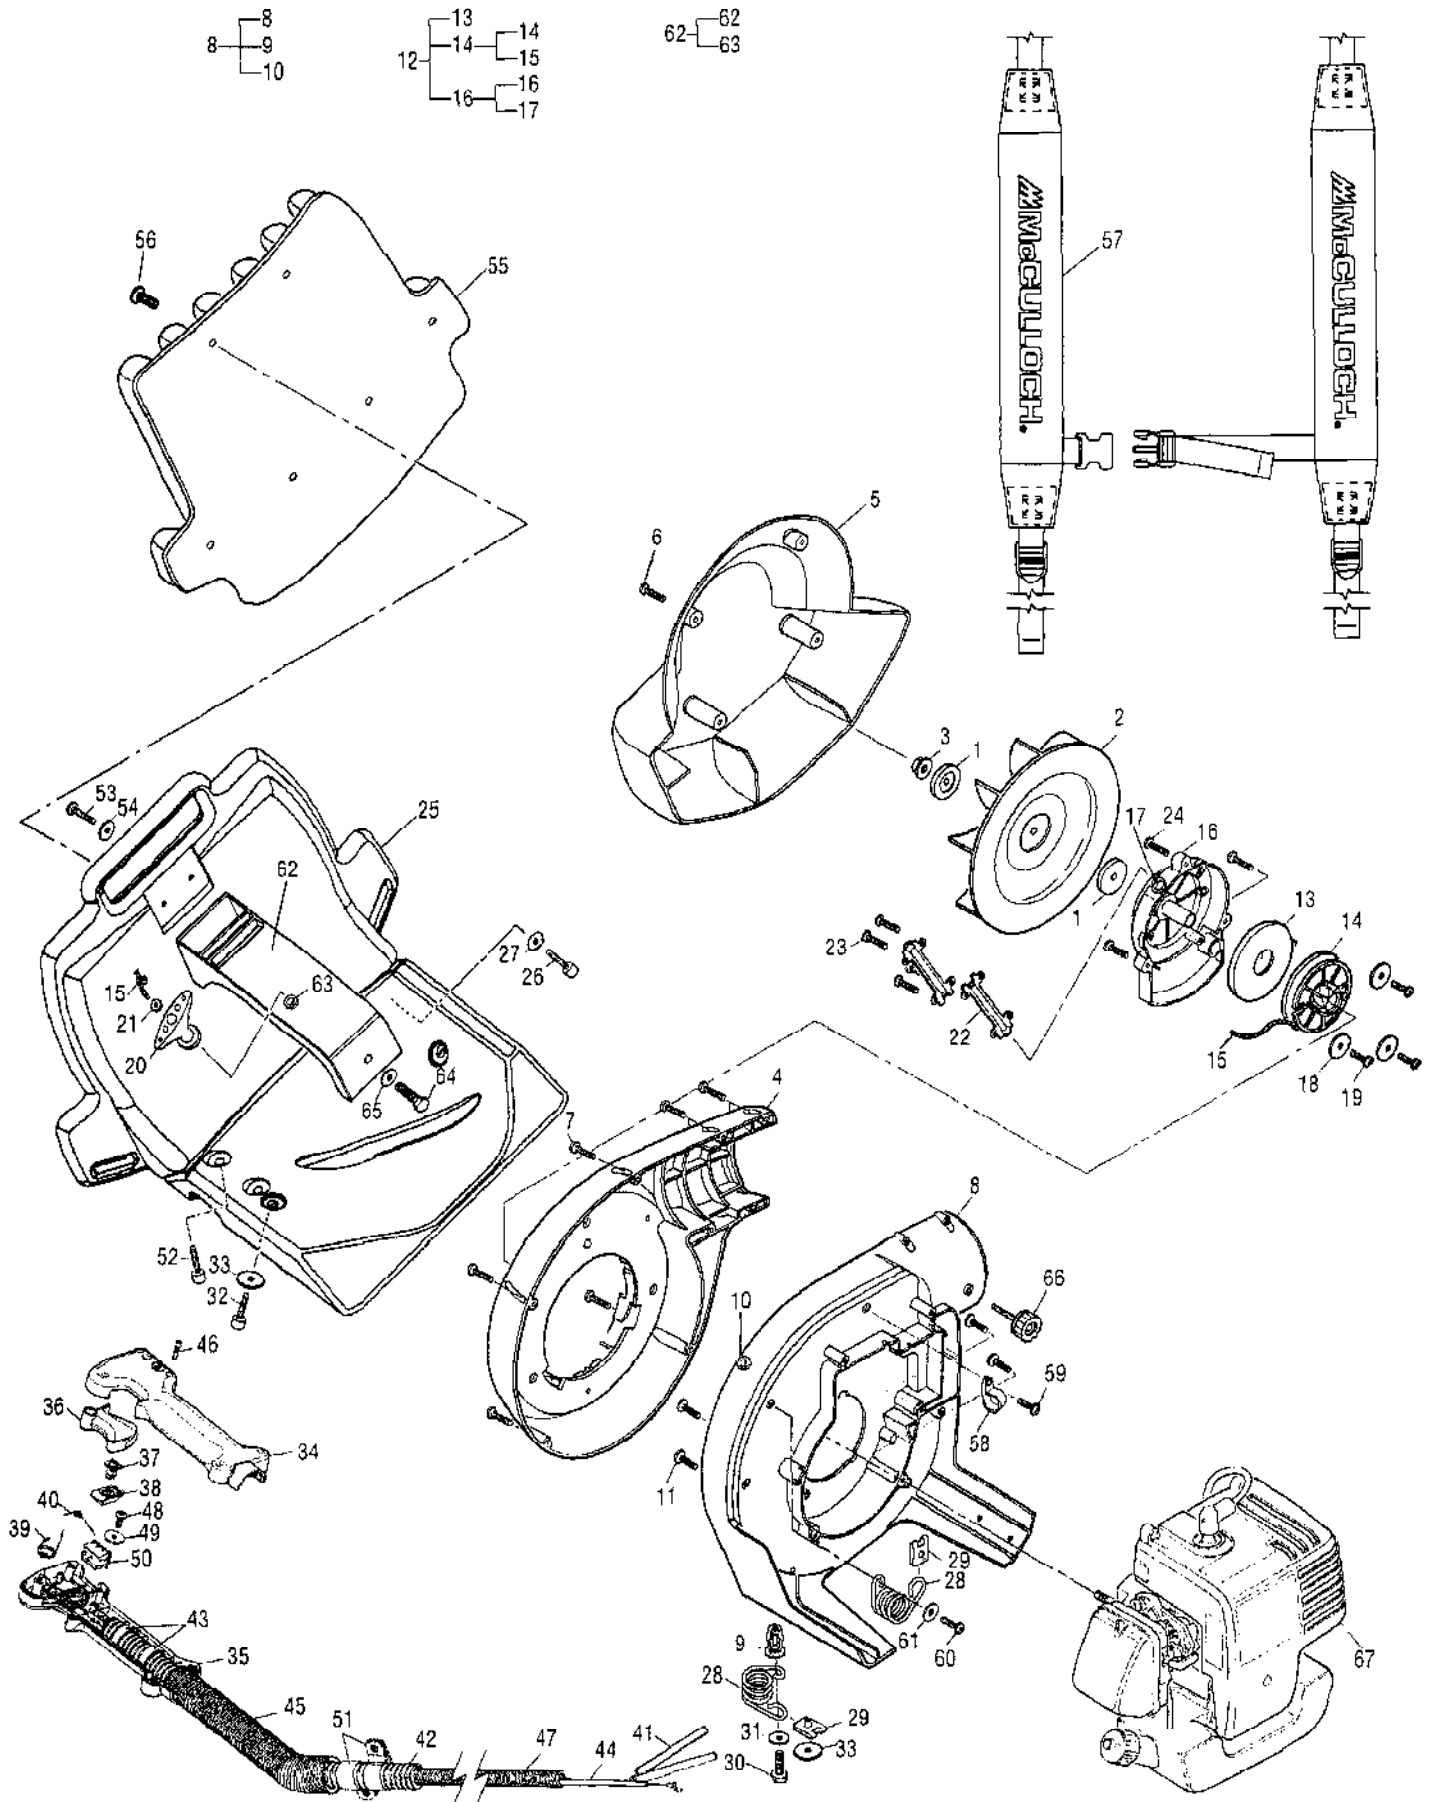

Ref #	Part Number	Qty	Description
1	218655	2	Disc, Drive (Distributor stocked. Medium to slow moving part.)
2	322431	1	Impellar, Blower (Distributor stocked. Medium to slow moving part.)
3	110961	1	Nut, Hx 5/16-24 (Dealer stocked. Fast to medium moving part.)
4	32483460	1	Outer Housing (Factory stocked. Slow moving part.)
5	324214	1	Cover, Air Inlet (Factory stocked. Slow moving part.)
6	300294	7	Screw, 8-16 x .75 Tr Hd Plastite (Dealer stocked. Fast to medium moving part.)
7	300294	8	Screw, 8-16 x.75 Tr Hd Plastite (Dealer stocked. Fast to medium moving part.)
8	302868	1	Inner Housing Asy (Factory stocked. Slow moving part.)
9		2	Captive Nut (Not available individually)
10		1	Rope Guide (Not available individually)
11	111067	4	Screw, 10-24 x .63 SI Torx Tp (Distributor stocked. Medium to slow moving part.)
12	300795	1	Starter Housing Asy (Distributor stocked. Medium to slow moving part.)
13	300475	1	Spring/Starter Rewind (Dealer stocked. Fast to medium moving part.)
14	300872	1	Drum Rope Asy (Dealer stocked. Fast to medium moving part.)
15	323131	1	Rope, Starter (Distributor stocked. Medium to slow moving part.)
16	224710	1	Kit, Starter Housing (Distributor stocked. Medium to slow moving part.)
17		1	Rope Guide (Not available individually)
18	322176	3	Washer, .2 ID x 7/8 in. OD (Dealer stocked. Fast to medium moving part.)
19	300294	3	Screw, 8-16 x .75 Tr Hd Plastite (Dealer stocked. Fast to medium moving part.)
20	216792	1	Handle, Starter (Dealer stocked. Fast to medium moving part.)
21	218941	1	Washer, Nylon (Distributor stocked. Medium to slow moving part.)
22	322435	2	Cover, Rope (Distributor stocked. Medium to slow moving part.)
23	300294	4	Screw, 8-16 x .75 Tr Hd Plastite (Dealer stocked. Fast to medium moving part.)
24	300294	3	Screw, 8-16 x .75 Tr Hd Plastite (Dealer stocked. Fast to medium moving part.)
25	324201	1	Frame, Back (Factory stocked. Slow moving part.)