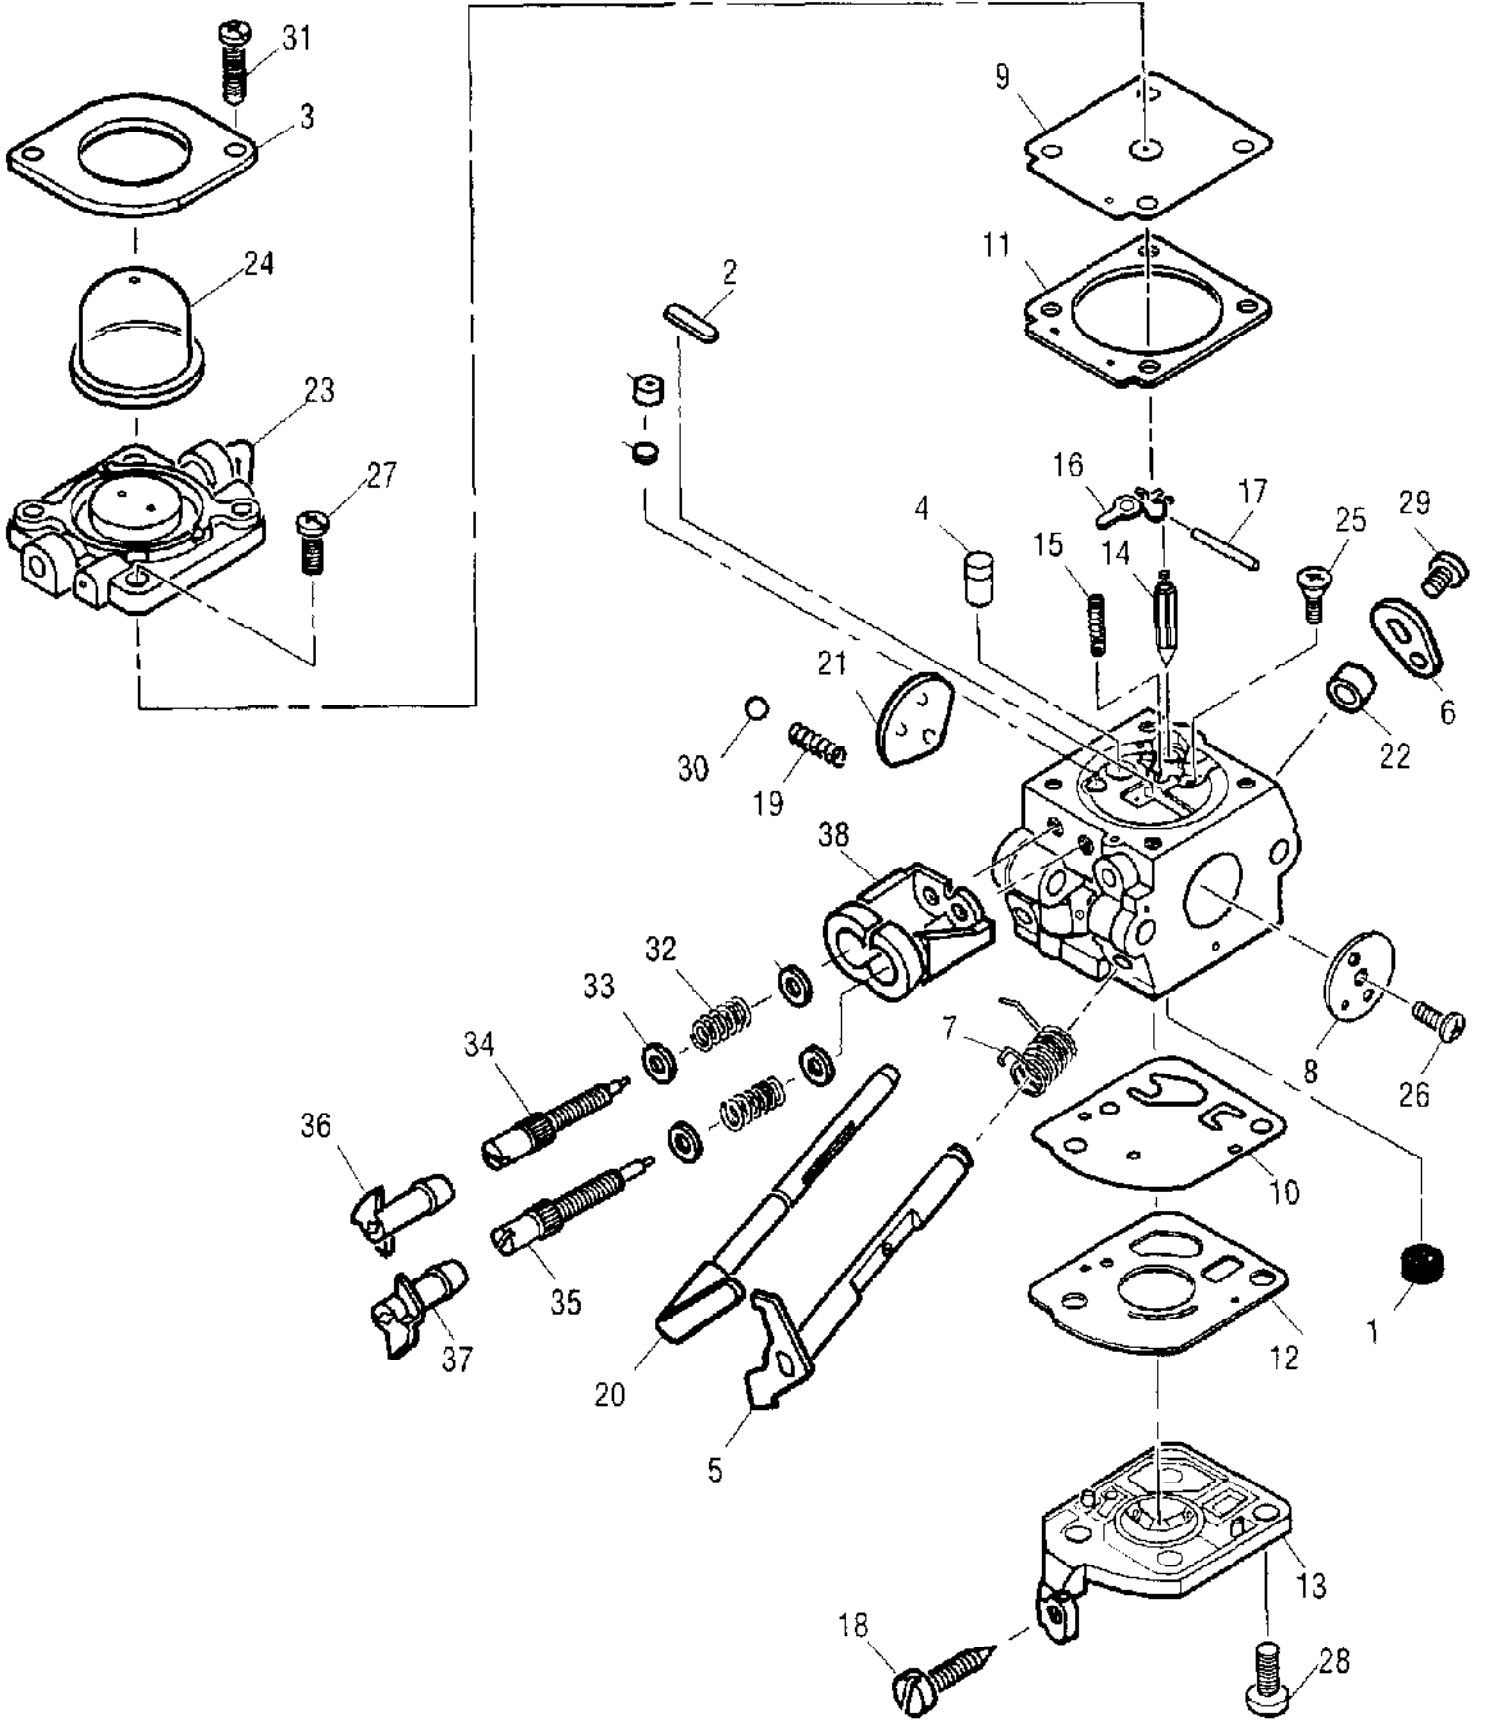

Ref #	Part Number	Qty	Description
1	324221	2	Tube, Air (Factory stocked. Slow moving part.)
2	324222	1	Nozzle, Concentator Outlet (Factory stocked. Slow moving part.)
3	324220	1	Elbow, Flex Tube (Factory stocked. Slow moving part.)
4	324223	1	Handle, Tube, RH (Distributor stocked. Medium to slow moving part.)
5	324224	1	Handle, Tube, LH (Distributor stocked. Medium to slow moving part.)
6	111061	3	Screw, 6-19x.62FI Hd Plast (Dealer stocked. Fast to medium moving part.)
7	111179	1	Screw, 12-14x1.5 Torx (Distributor stocked. Medium to slow moving part.)

Ref #	Part Number	Qty	Description
111124	111124		T-27 Torx Dr 3.5 in.
222785	222785		T-25 Torx Dr 3.5 in.
217720	217720		Torx Dr Set
323754	323754		Torx Dr Set of 6 Bit Sizes: Tx 10, 15, 20, 25, 27, 30
323330	323330		Ignition
21543201	21543201		Pressure Test Tool
91424	91424		Tachometer
32223502	32223502		Loctite Kit
322236	322236		Retaining Compound 620 (10 ml) (Included in Loctite Kit P/N 32223502.)
322237	322237		Thread Locker 242 (10 ml) (Included in Loctite Kit P/N 32223502.)
322238	322238		Gasket Eliminator 518 (50 ml) (Included in Loctite Kit P/N 32223502.)
32223901	32223901		Black Max 380 (3 ml) (Included in Loctite Kit P/N 32223502.)
323749	323749		Thread Locker 262 (10 ml) (Included in Loctite Kit P/N 32223502.)
323762	323762		Anti-Seize Lubricant 767 (30 ml) (Included in Loctite Kit P/N 32223502.)