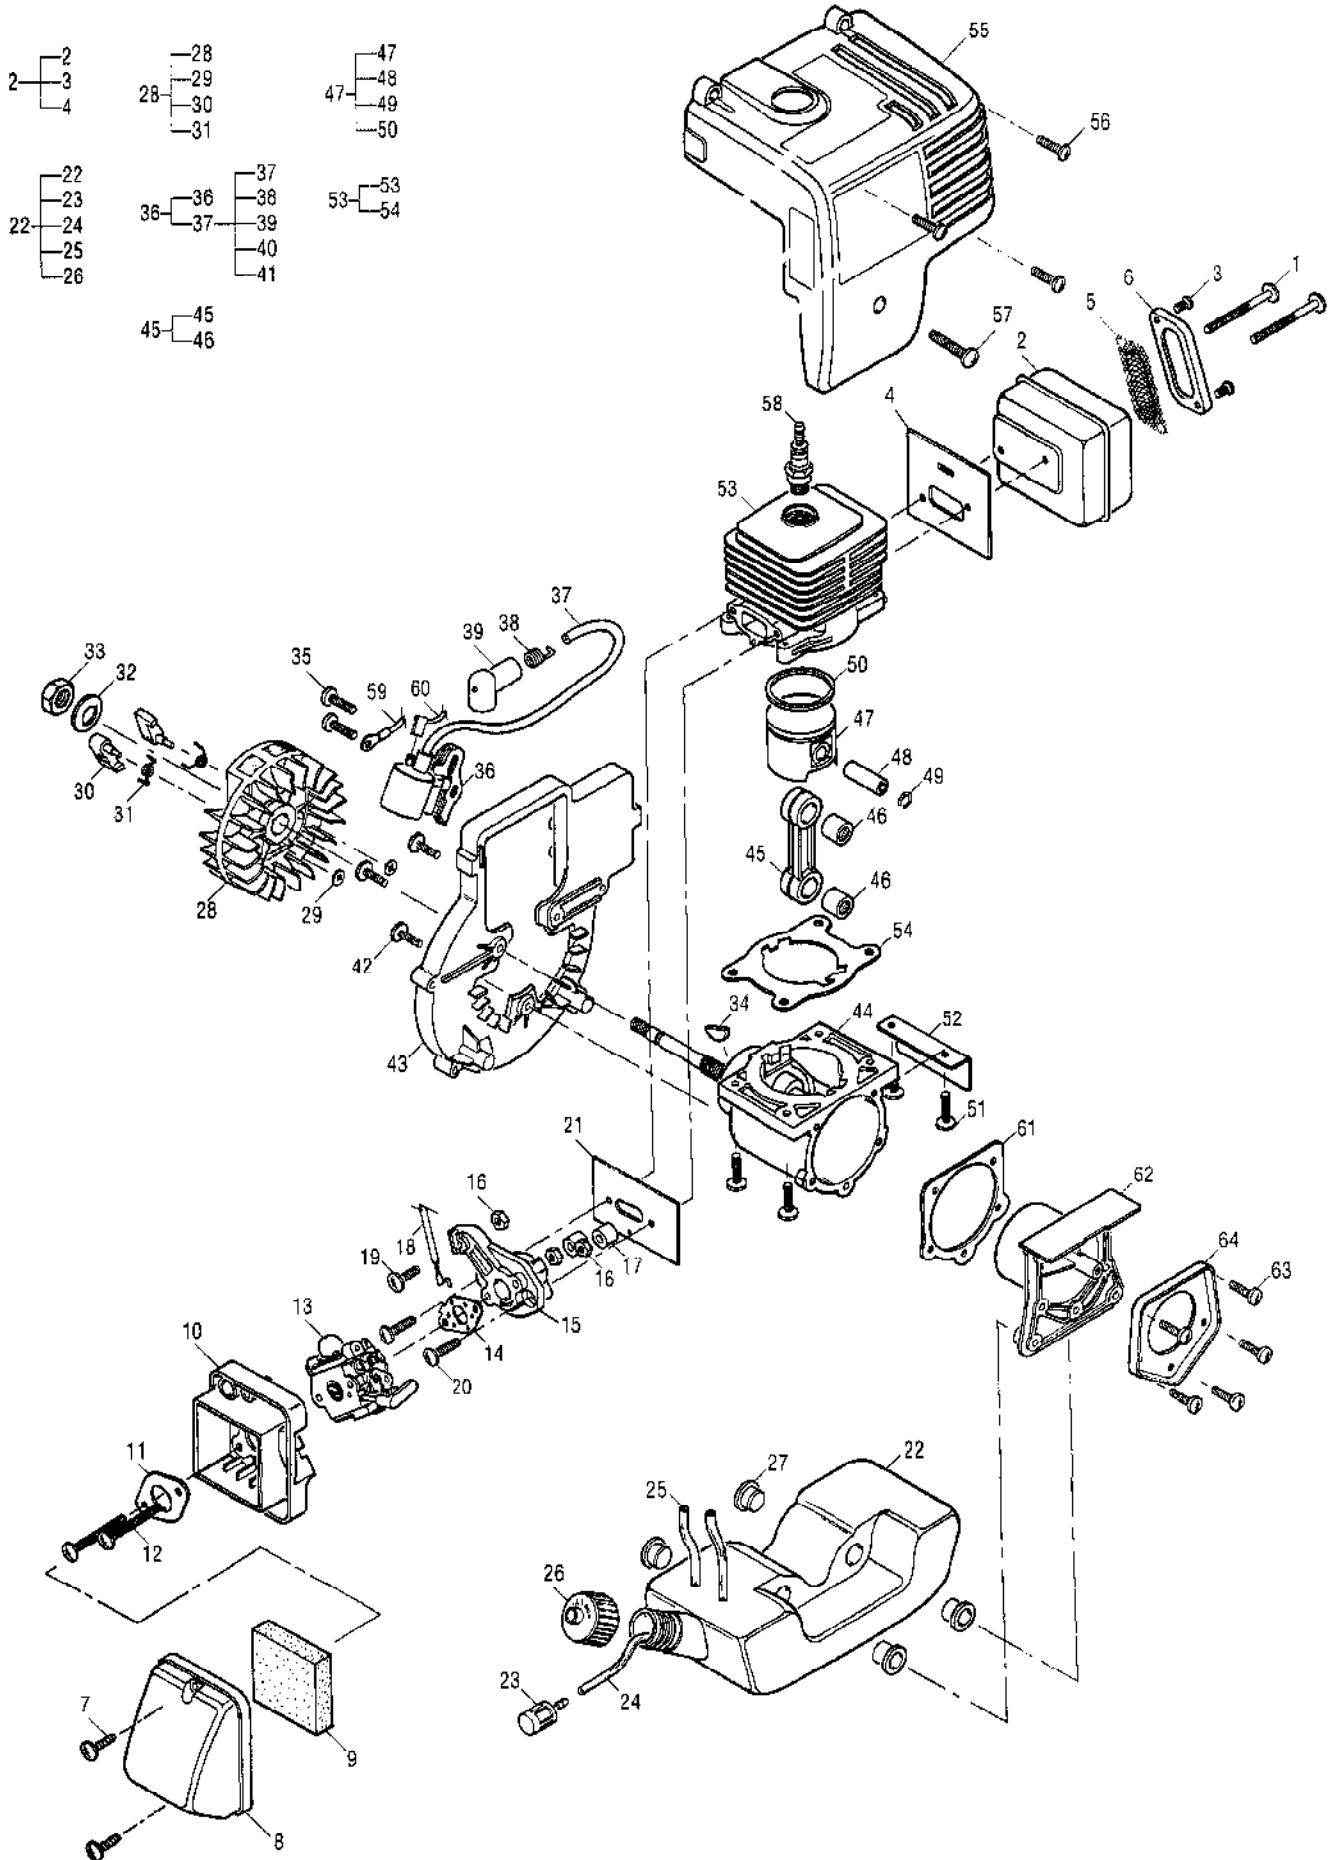

Ref #	Part Number	Qty	Description
1	111159	2	Screw, 10-24x2.25 Taptite (Distributor stocked. Medium to slow moving part.)
2	224707	1	Kit, Muffler (Distributor stocked. Medium to slow moving part.)
3		2	Screw (Not available individually)
4	32242001	1	Plate, Muffler (Factory stocked. Slow moving part.)
5	322413	1	Screen, Spark Arrester (Distributor stocked. Medium to slow moving part.)
6	32241490	1	Cover, Spark Arrester (Factory stocked. Slow moving part.)
7	300294	2	Screw, 8-16 x .75 Tr Hd Plastite (Dealer stocked. Fast to medium moving part.)
8	32242961	1	Cover, Air Box (Dealer stocked. Fast to medium moving part.)
9	224239	1	Filter, Air (Dealer stocked. Fast to medium moving part.)
10	32243661	1	Box, Air Filter (Distributor stocked. Medium to slow moving part.)
11	32242590	1	Plate, Air Box (Factory stocked. Slow moving part.)
12	218083	2	Screw, 10-24 x 2 Torx (Dealer stocked. Fast to medium moving part.)
13		1	Carburetor Assembly (See "Carburetor" Illustration & Parts List.)
14	218933	1	Gasket, Carburetor (Dealer stocked. Fast to medium moving part.)
15	322434	1	Manifold, Carburetor (Factory stocked. Slow moving part.)
16	218315	3	Nut, 10-24 (Dealer stocked. Fast to medium moving part.)
17	322188	2	Spacer, Rubber (Dealer stocked. Fast to medium moving part.)
18	322409	1	Cable, Throttle (Distributor stocked. Medium to slow moving part.)
19	111226	1	Screw, 10-24 x .62 Tr Hd Torx (Dealer stocked. Fast to medium moving part.)
20	111203	2	Screw, 10-24 x .875 Taptite (Dealer stocked. Fast to medium moving part.)
21	323912	1	Gasket, Manifold (Dealer stocked. Fast to medium moving part.)
22	224207	1	Fuel Tank Asy (Dealer stocked. Fast to medium moving part.)
23	216985	1	Filter, Fuel (Dealer stocked. Fast to medium moving part.)
24	225162	1	Hose, Fuel (Dealer stocked. Fast to medium moving part.)