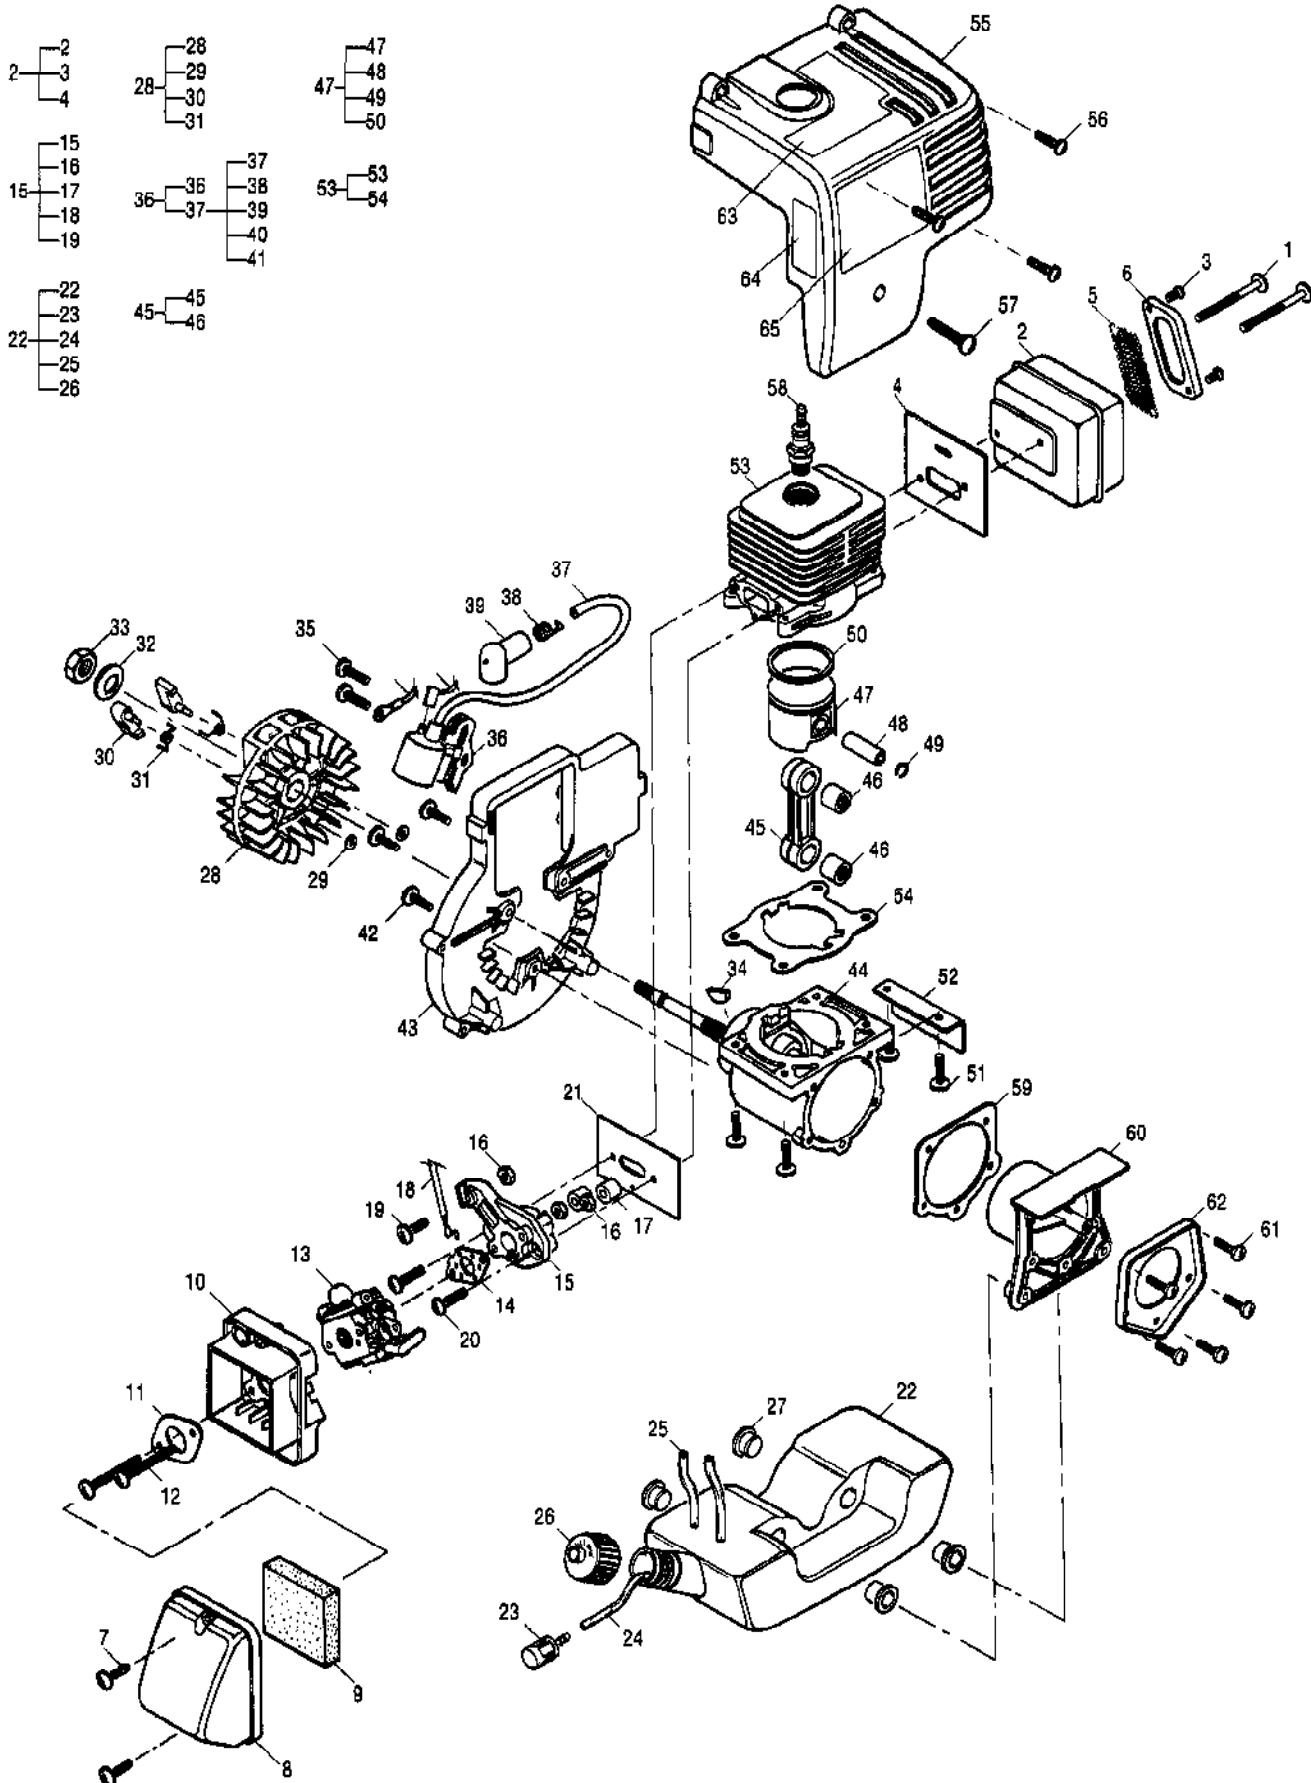

Ref #	Part Number	Qty	Description
1	111159	2	Screw, 10-24 x 2.25 Taptite
2	224707	1	Kit, Muffler
3		2	Screw Not available separately
4	322420	1	Plate, Muffler
5	322413	1	Screen, Spark Arrester
6	322414-90	1	Cover, Spark Arrester
7	300294	2	Screw, 8-16 x .75 Tr Hd Plastite
8	322429-61	1	Cover, Air Box
9	224239	1	Filter, Air
10	322436-61	1	Box, Air Filter
11	322425-90	1	Plate, Air Box
12	218083	2	Screw, 10-24 x 2 Torx
13			Carburetor Assembly See "Carburetor Assembly" illustration and parts list.
14	218933	1	Gasket, Carburetor
15	322434	1	Manifold, Carburetor
16	218315	3	Nut, 10-24
17	322188	2	Spacer, Rubber
18	322409	1	Cable, Throttle
19	219881	1	Screw, 10-24 x .62 Tr Hd Torx
20	111203	2	Screw, 10-24 x .875 Taptite
21	323912	1	Gasket, Manifold
22	302349	1	Fuel Tank Asy
23	93720	1	Filter, Fuel
24	225162	1	Hose, Fuel
25	225163	1	Hose, Fuel Return
26	223508	1	Kit, Fuel Cap w/Retainer
27	322105	4	Isolator, Fuel Tank
28	301352-01	1	Flywheel Asy
29	111086	2	Retainer Ring
30	322297	2	Pawl, Starter
31	322835	2	Spring, Starter Pawl
32	111205	1	Washer, Conical Spring
33	111085	1	Nut, Hex
34	102164	1	Key, Flywheel
35	111203	2	Screw, 10-24 x .875 Taptite
36	302138	1	Ignition Asy
37	223884	1	Kit, Spark Plug Wire
38	102556	1	Connector, Spark
39	95266	1	Boot, Spark Plug
40	215533-01	1	Grommet, H/T Lead, Split
41	110995	1	Grommet, S/Plug Wire
42	111067	3	Screw, 10-24 x .63
43	322396	1	Shroud, Engine
44	300798	1	C'case/C'shaft Asy
		1	C'case Asy Not available separately
		1	C'case, Machined Not available separately
		1	Bearing 6202 Not available separately
		1	Bearing 6202RS Not available separately
		1	Seal Not available separately
		1	Spacer Not available separately
		1	O-ring Not available separately
45	301982	1	Connecting Rod Asy
46	91117	2	Bearing
47	300661	1	Kit, Piston, 28cc