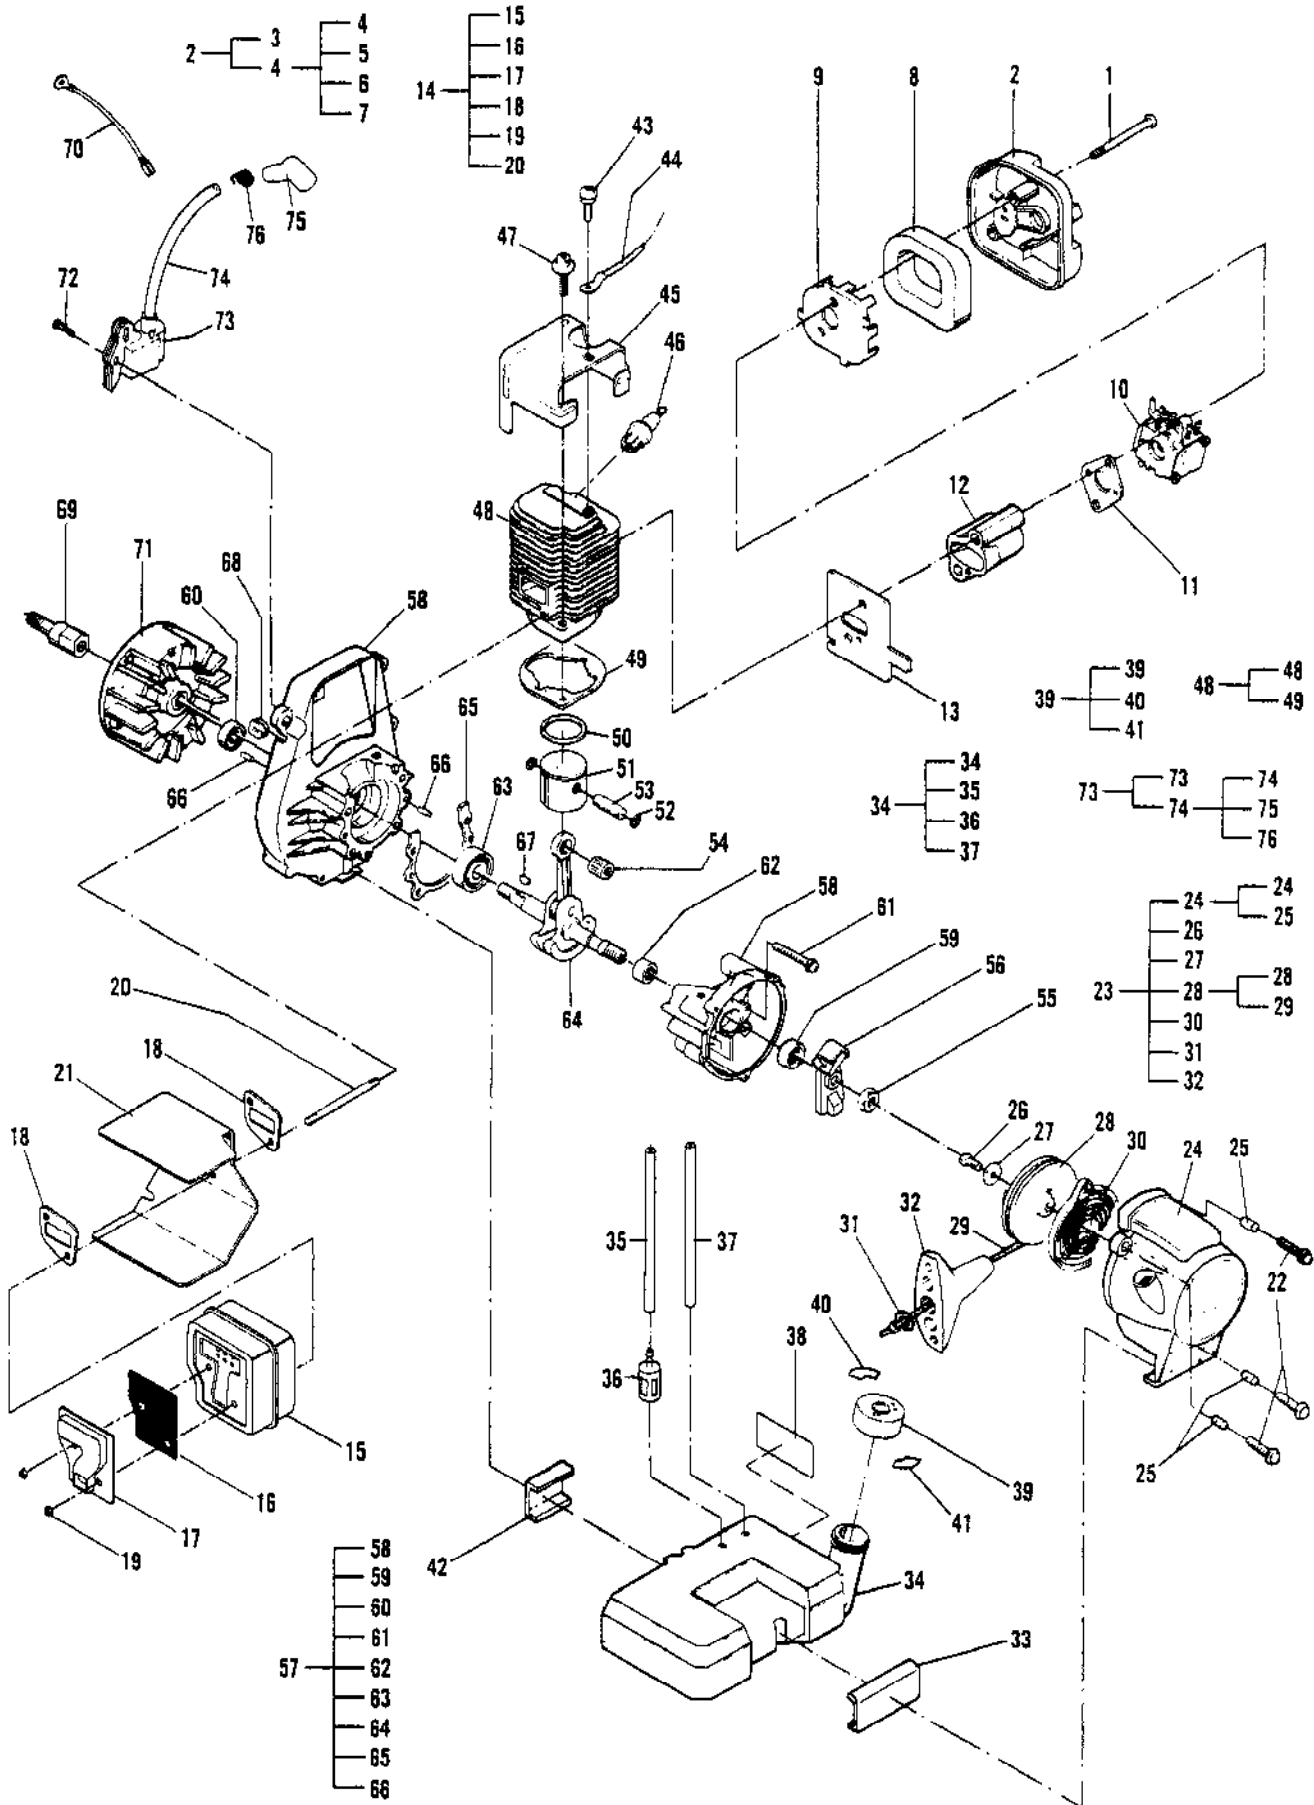

Ref #	Part Number	Qty	Description
1	224143-01	1	Carburetor, Zama M21B
2		2	Screw, Pump Cover Not available separately.
3		1	Cover, Pump Not available separately.
4		1	Gasket, Pump Not available separately.
5		1	Diaphragm, Pump Not available separately.
6		1	Strainer Not available separately.
7		1	Screw, Throttle Valve Not available separately.
8		1	Valve, Throttle Not available separately.
9		1	Shaft Assembly, Throttle Not available separately.
10		1	Spring, Throttle Return Not available separately.
11		1	"E" Ring, Throttle Shaft Not available separately.
12		1	Screw, High Speed Not available separately.
13		1	Screw, Low Speed Not available separately.
14		2	Spring, Adjustment Screw Not available separately.
15		2	Screw, Metering Cover Not available separately.
16		2	Screw, Primer Retainer Not available separately.
17		1	Retainer, Primer Not available separately.
18	223756	1	Bulb, Primer
19		1	Base Assembly, Primer Not available separately.
20		1	Diaphragm Assembly, Metering Not available separately.
21		1	Gasket, Metering Chamber Not available separately.
22		1	Screw, Pin Retaining Not available separately.
23		1	Pin, Metering Lever Not available separately.
24		1	Lever, Metering Not available separately.
25		1	Valve, Inlet Needle Not available separately.
26		1	Spring, Metering Lever Not available separately.
27		1	Nozzle Assembly, Check Valve Not available separately.
28		1	Plug, Welch Not available separately.
29		1	Retainer, Check Valve Not available separately.
30		1	Valve, Check Not available separately.