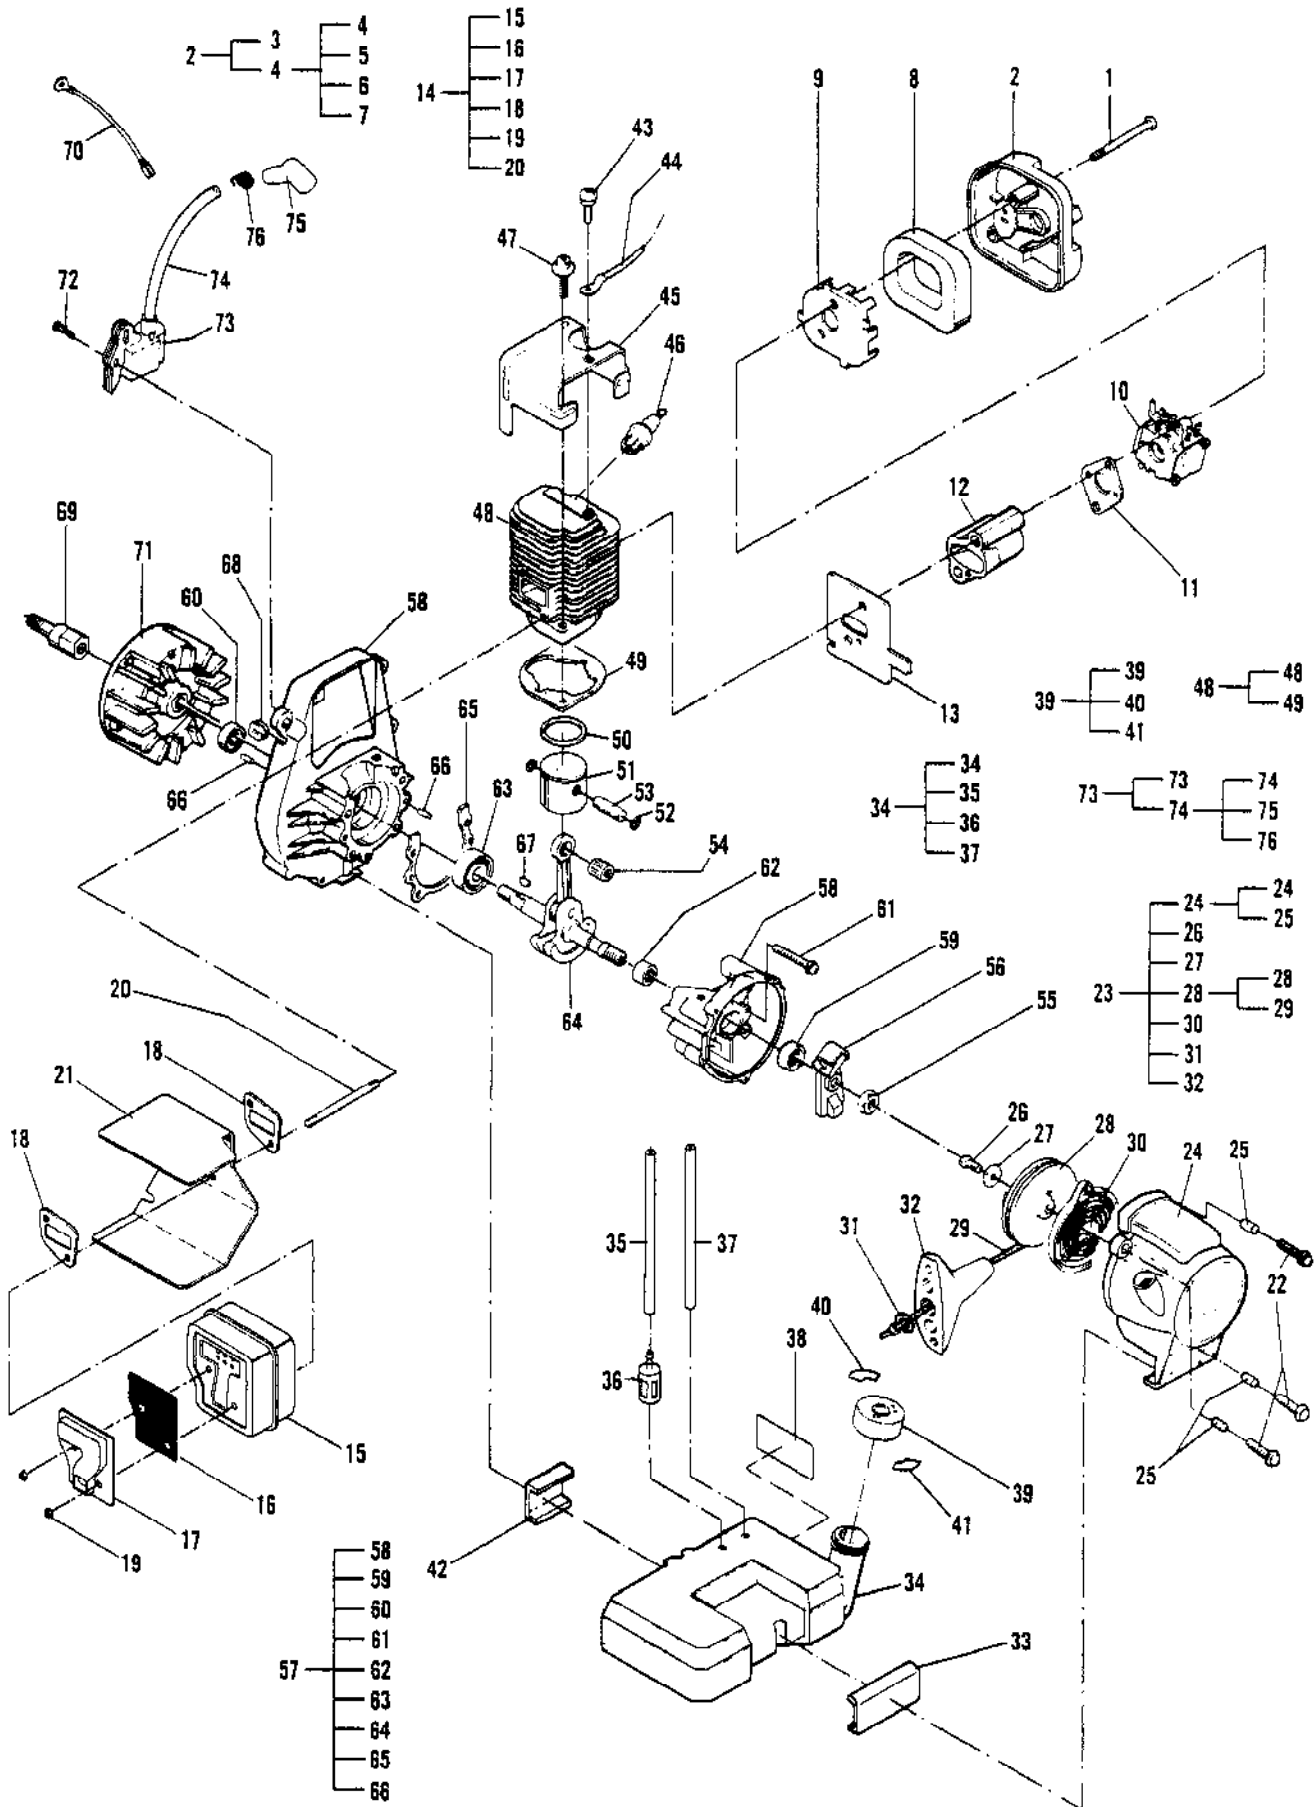

Ref #	Part Number	Qty	Description
1	224143-01	1	Carburetor, Zama M21B
2		2	Screw, Pump Cover Not available separately.
3		1	Cover, Pump Not available separately.
4		1	Gasket, Pump Not available separately.
5		1	Diaphragm, Pump Not available separately.
6		1	Strainer Not available separately.
7		1	Screw, Throttle Valve Not available separately.
8		1	Valve, Throttle Not available separately.
9		1	Shaft Assembly, Throttle Not available separately.
10		1	Spring, Throttle Return Not available separately.
11		1	"E" Ring, Throttle Shaft Not available separately.
12		1	Screw, High Speed Not available separately.
13		1	Screw, Low Speed Not available separately.
14		2	Spring, Adjustment Screw Not available separately.
15		2	Screw, Metering Cover Not available separately.
16		2	Screw, Primer Retainer Not available separately.
17		1	Retainer, Primer Not available separately.
18	223756	1	Bulb, Primer
19		1	Base Assembly, Primer Not available separately.
20		1	Diaphragm Assembly, Metering Not available separately.
21		1	Gasket, Metering Chamber Not available separately.
22		1	Screw, Pin Retaining Not available separately.
23		1	Pin, Metering Lever Not available separately.
24		1	Lever, Metering Not available separately.
25		1	Valve, Inlet Needle Not available separately.
26		1	Spring, Metering Lever Not available separately.
27		1	Nozzle Assembly, Check Valve Not available separately.
28		1	Plug, Welch Not available separately.
29		1	Retainer, Check Valve Not available separately.
30		1	Valve, Check Not available separately.