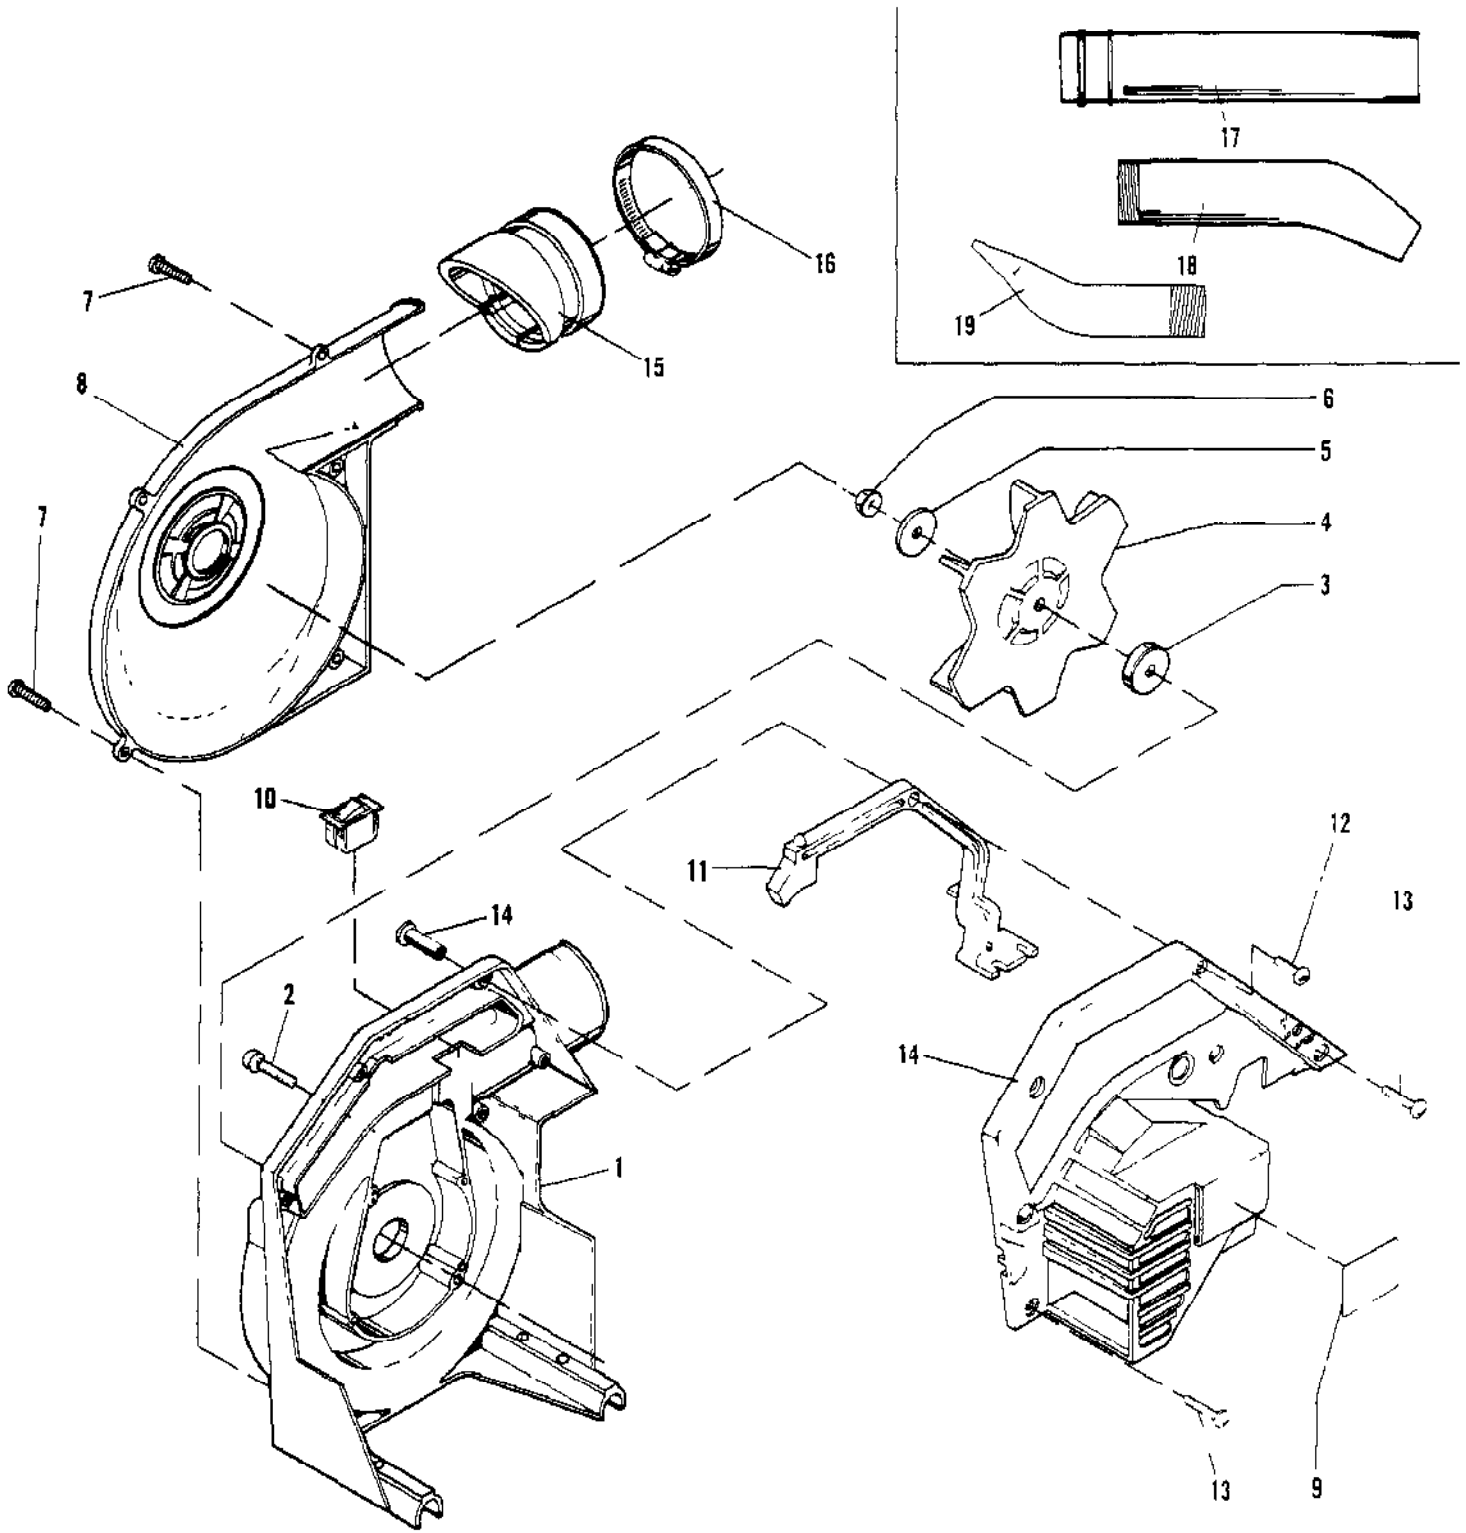

Ref #	Part Number	Qty	Description
1	322916	1	Housing, Inner Impeller
2	216022	4	Screw, PN M4 x 23.4 TORX
3	218655	1	Disc, Drive
4	219207	1	Impeller
5	218656	1	Washer
6	213169	1	Nut, Hx Flange M8
7	218644	5	Screw, TR 10-14 x 75 TORX
8	322486	1	Housing Assembly, Outer
8	300196	1	Housing Assembly, Outer
9	46751-12	1	Decal, Warning
10	223241	1	Switch, Momentary
11	219189	1	Trigger
12	219954	1	Screw, 8-18 x 75 T/B TRHD TX
13	218644	5	Screw, TR 10-14 x 75 TORX
14	219946	1	Shroud, Engine
15	219174	1	Adapter, Tube
16	219172	1	Clamp, Hose
17	219173-01	1	Tube, Blower
18	219179	1	Nozzle, Round
19	218841	1	Nozzle, Fishtail