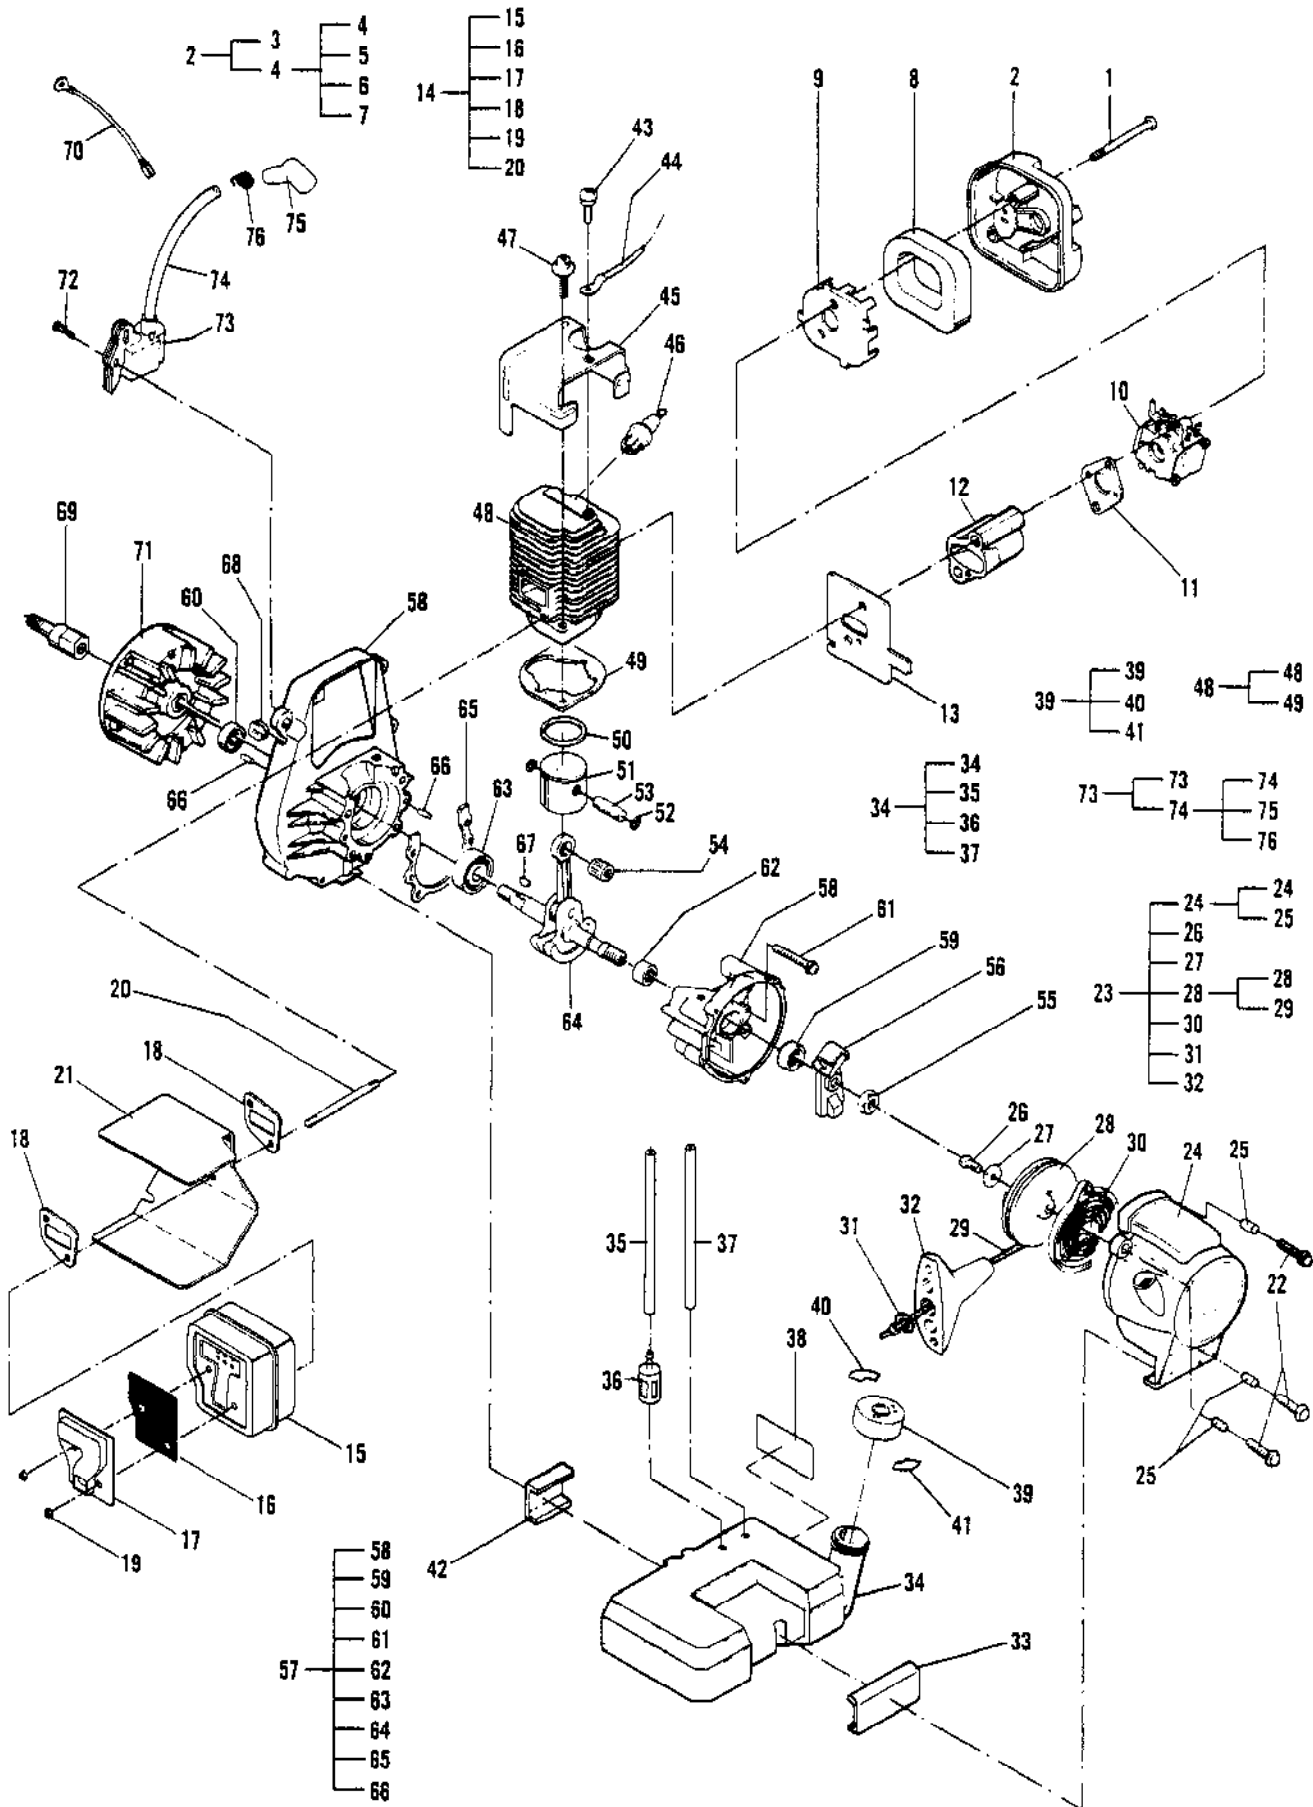

Ref #	Part Number	Qty	Description
1	224143-01	1	Carburetor, Zama M21B
2		2	Screw, Pump Cover Not available separately.
3		1	Cover, Pump Not available separately.
4		1	Gasket, Pump Not available separately.
5		1	Diaphragm, Pump Not available separately.
6		1	Strainer Not available separately.
7		1	Screw, Throttle Valve Not available separately.
8		1	Valve, Throttle Not available separately.
9		1	Shaft Assembly, Throttle Not available separately.
10		1	Spring, Throttle Return Not available separately.
11		1	"E" Ring, Throttle Shaft Not available separately.
12		1	Screw, High Speed Not available separately.
13		1	Screw, Low Speed Not available separately.
14		2	Spring, Adjustment Screw Not available separately.
15		2	Screw, Metering Cover Not available separately.
16		2	Screw, Primer Retainer Not available separately.
17		1	Retainer, Primer Not available separately.
18	223756	1	Bulb, Primer
19		1	Base Assembly, Primer Not available separately.
20		1	Diaphragm Assembly, Metering Not available separately.
21		1	Gasket, Metering Chamber Not available separately.
22		1	Screw, Pin Retaining Not available separately.
23		1	Pin, Metering Lever Not available separately.
24		1	Lever, Metering Not available separately.
25		1	Valve, Inlet Needle Not available separately.
26		1	Spring, Metering Lever Not available separately.
27		1	Nozzle Assembly, Check Valve Not available separately.
28		1	Plug, Welch Not available separately.
29		1	Retainer, Check Valve Not available separately.
30		1	Valve, Check Not available separately.