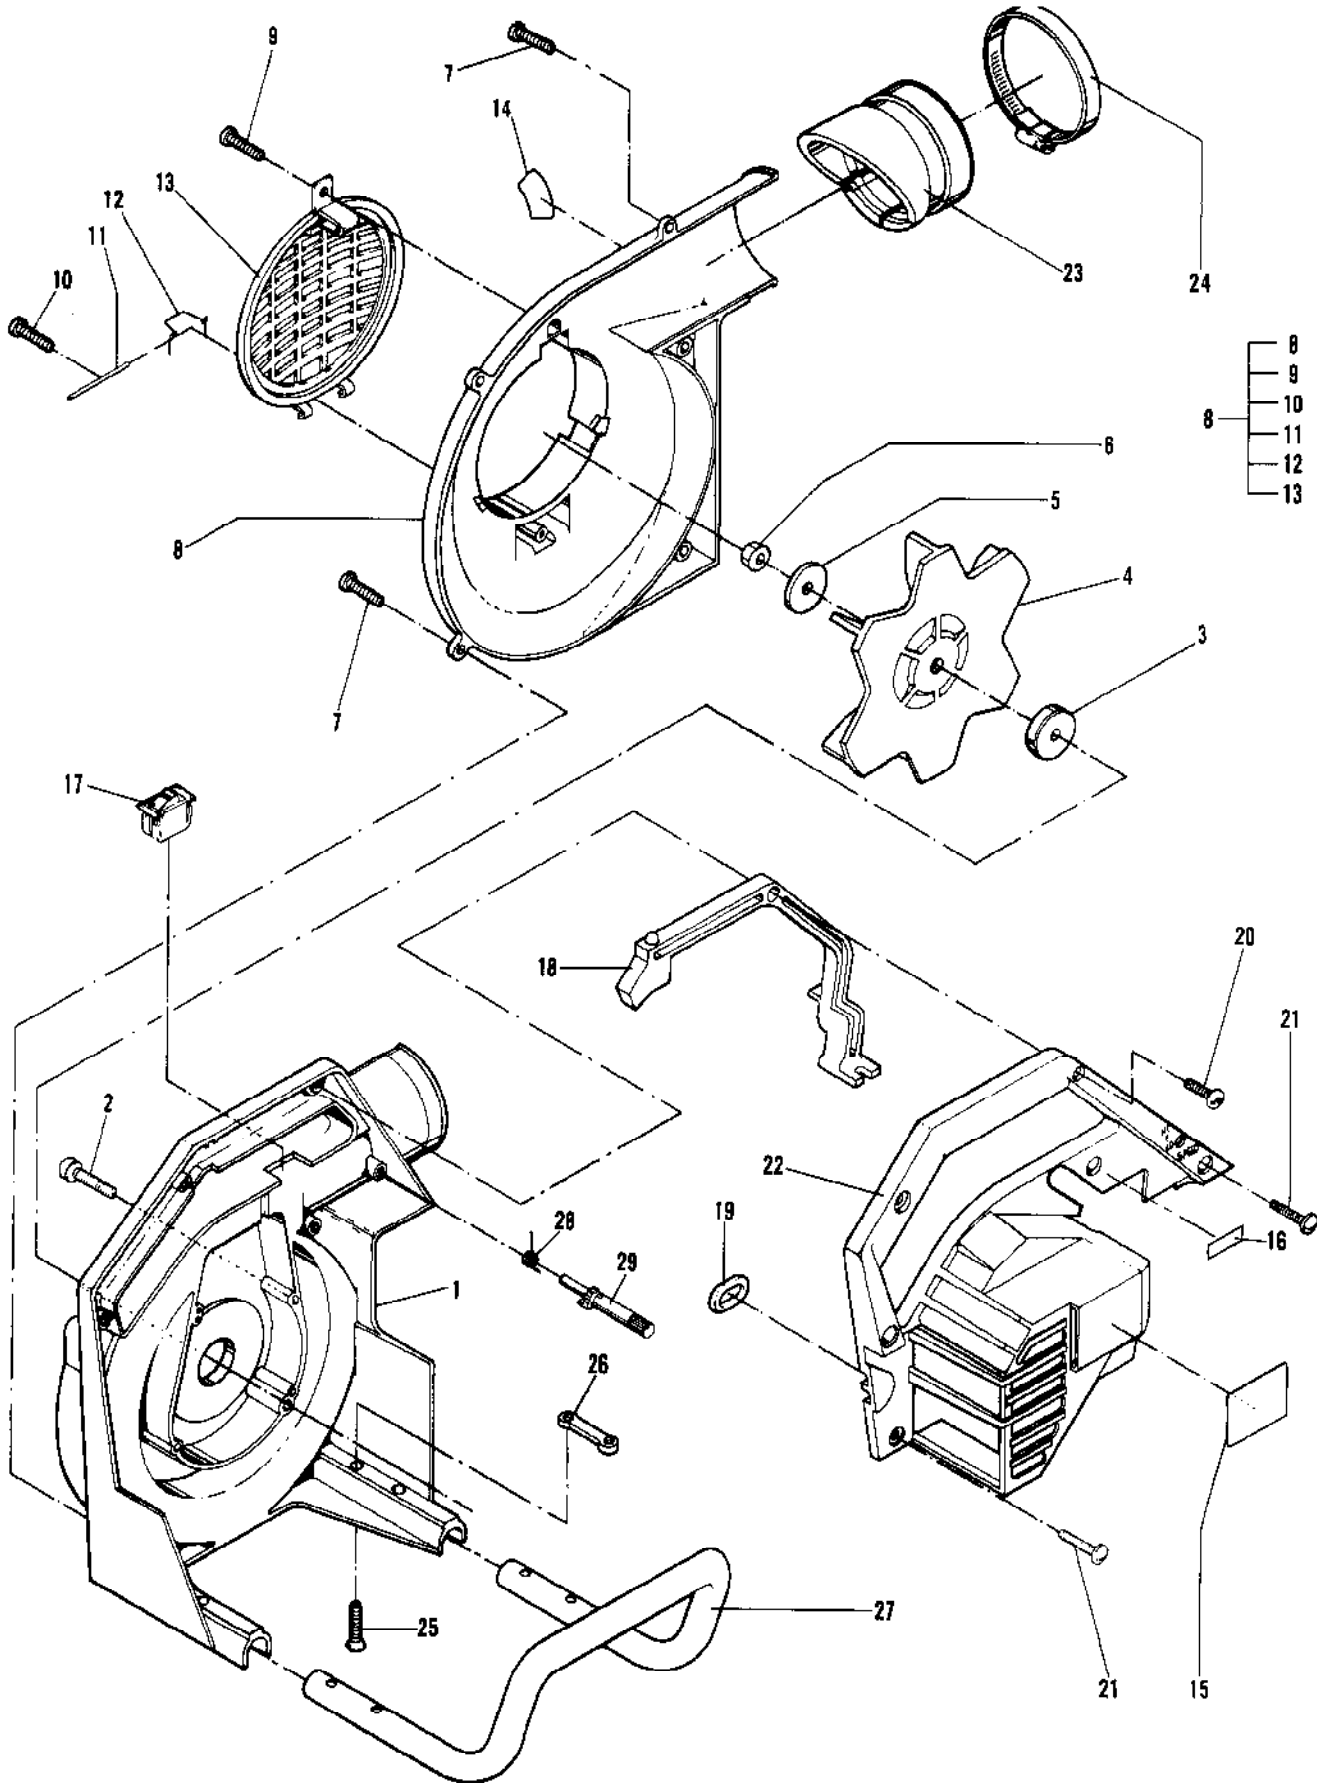

Ref #	Part Number	Qty	Description
	224143-01	1	Carburetor - Zama M21B
1		2	Screw - Pump Cover Not available separately.
2		1	Cover - Pump Not available separately.
3		1	Gasket - Pump Not available separately.
4		1	Diaphragm - Pump Not available separately.
5		1	Strainer Not available separately.
6		1	Screw Throttle Valve Not available separately.
7		1	Valve - Throttle Not available separately.
8		1	Shaft Asy - Throttle Not available separately.
9		1	Spring - Throttle Not available separately.
10		1	"E" Ring - Throttle Not available separately.
11		1	Screw - High Speed Not available separately.
12		1	Screw - Low Speed Not available separately.
13		2	Spring - Adjuster Screw Not available separately.
14		2	Screw - Metering Cover Not available separately.
15		1	Retainer - Primer Not available separately.
16	223756	1	Primer Bulb
17		1	Base Asy - Primer Not available separately.
18		2	Screw - Base Asy Not available separately.
19		1	Diaphragm Asy - Metering Not available separately.
20		1	Gasket - Metering Chamber Not available separately.
21		1	Screw - Pin Retaining Not available separately.
22		1	Pin - Metering Lever Not available separately.
23		1	Lever - Metering Not available separately.
24		1	Valve - Inlet Needle Not available separately.
25		1	Spring - Metering Lever Not available separately.
26		1	Nozzle Asy - Check Valve Not available separately.
27		1	Plug - Welch Not available separately.
28		1	Retainer - Check Valve Not available separately.
29		1	Valve - Check Not available separately.
	300466		Major Repair Kit (RB-20)
	300472		Gasket/Diaphragm Kit (GND-12)