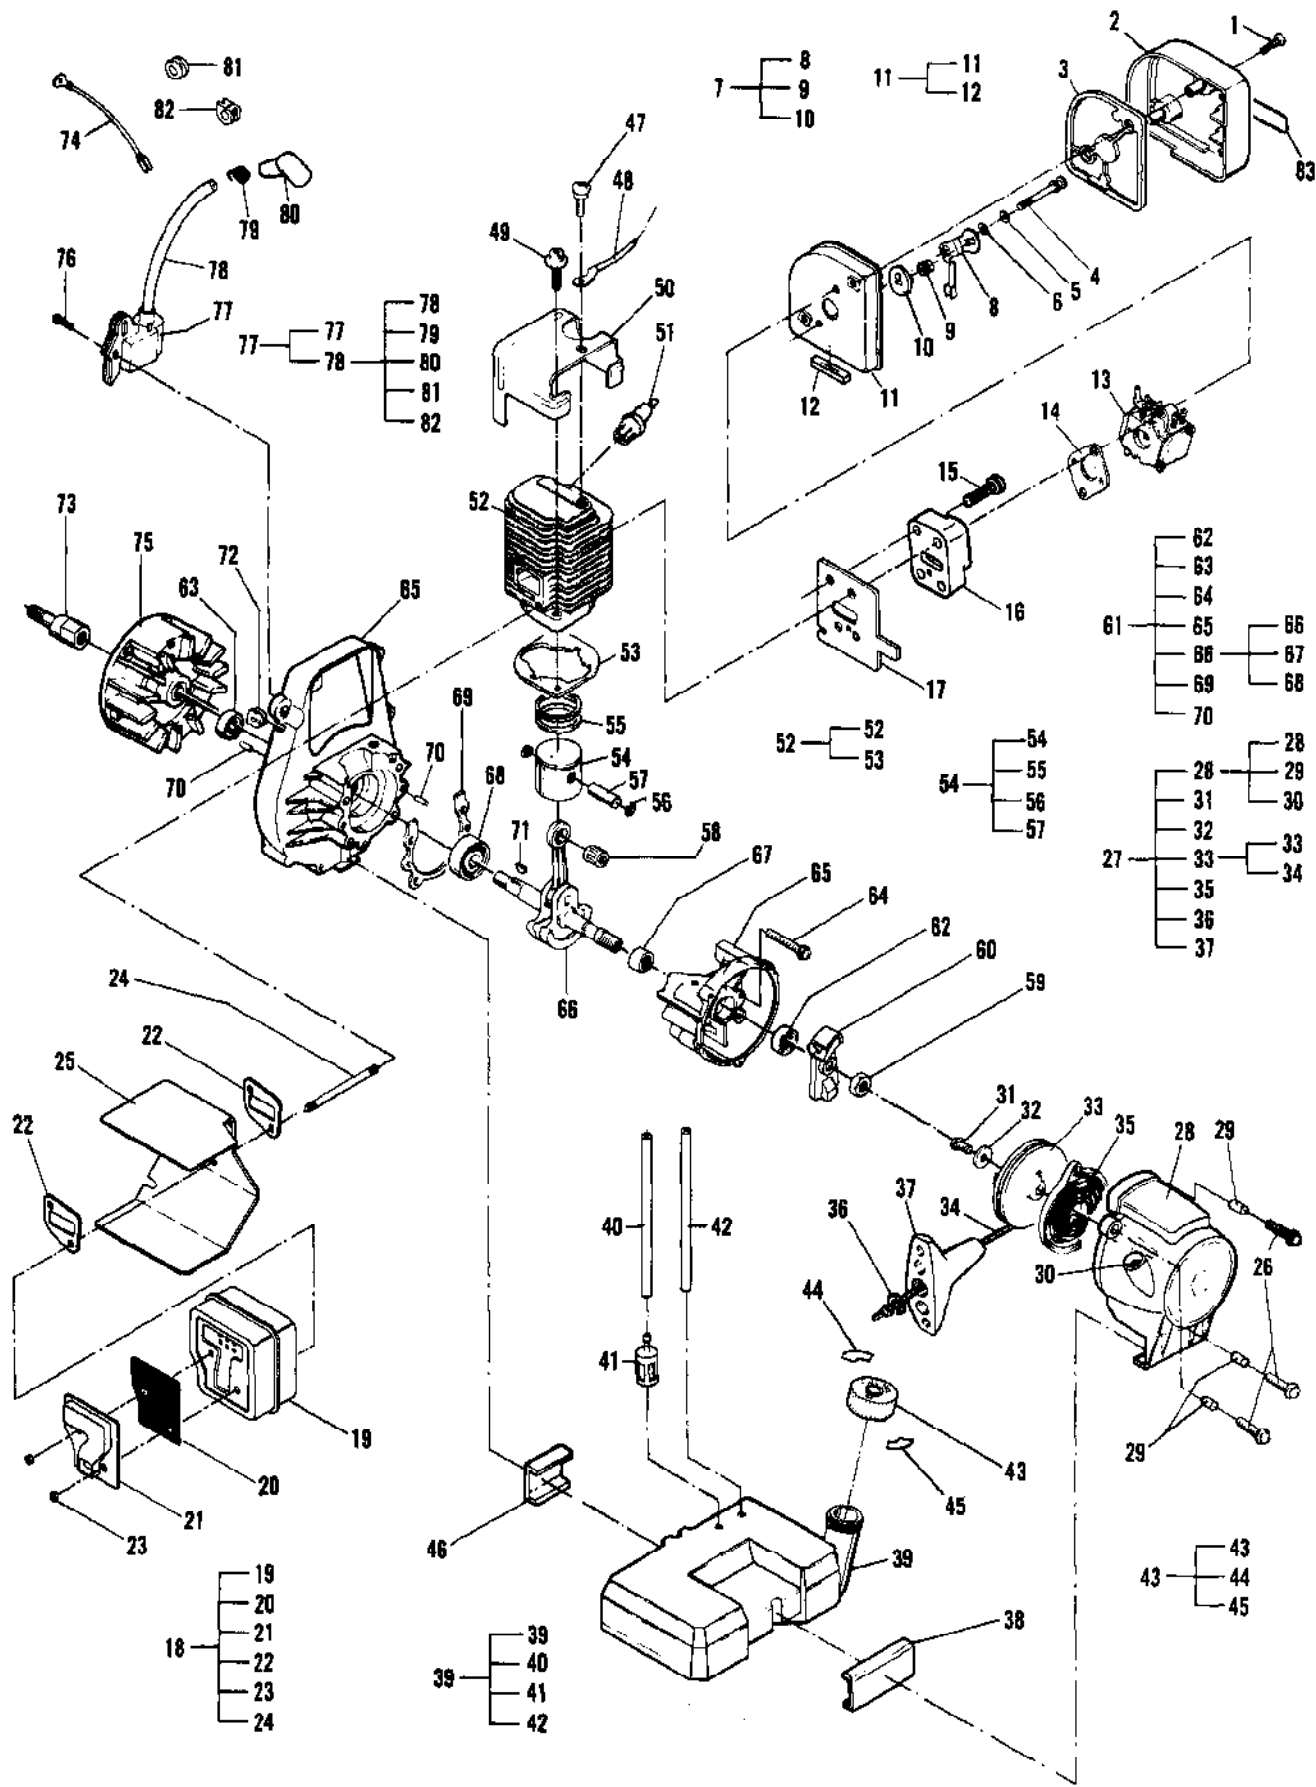

Ref #	Part Number	Qty	Description
1	217669	2	Screw, Pan M4 x 25 TORX S
2	215988	1	Cover, Air Cleaner
3	217376	1	Air Filter Assembly
4	235244	2	Screw, M5 x 45 Torque - 25-30 In/Lbs. Type 242 Loctite Req.
5	216591	1	Washer
6	215993	1	Spacer
7	223730	1	Kit, Choke Assembly
8		1	Shutter, Choke Lever Not available separately.
9	219016	1	Spring, Shutter
10		1	Plate, Choke Shutter Not available separately.
11	216108	1	Air Box/Grommet Assembly
12	215992	1	Grommet, Choke
13			Carburetor Assembly See "Carburetor Assembly" illustration and parts list.
14	224148	1	Gasket, Carburetor
15	111063	2	Screw, M5 x 0.8 x 21.5 Torque - 40-45 In/Lbs. Type 620 Loctite Req.
16	323323	1	Insulator, Carburetor
17	323592	1	Shield, Insulator
18	300631	1	Kit, Muffler-Universal
19	322011	1	Muffler Assembly, Universal
20	322018	1	Screen, Spark Arrester
21	322019	1	Plate, Deflector
22	215515	2	Gasket, Muffler
23	235642	2	Nut, M5 Torque - 40-50 In/Lbs.
24	222480	2	Stud, Muffler Torque - 40-50 In/Lbs. Type 620 Loctite Req.
25	218652-01	1	Shield, Muffler, Universal
26	213177	3	Screw, PN M4.2 x 18.5 TORX
27	224111	1	Starter Assembly, Grey
	217388	1	Starter Assembly, Yellow
28	224110	1	Housing, Starter Assembly
	223326	1	Housing, Starter Assembly
29	219585	3	Spacer, Starter Housing
30	218932	1	Guide, Rope
31	215874	1	Screw, PN M4 x 9.5 TORX
32	216590	1	Washer, Flat M4
33	301252	1	Kit, Drum/Rope Assembly
34	216093	1	Rope, Starter 36"
35	300474	1	Spring, Starter Rewind
36	218941	1	Washer, Nylon
37	216792	1	Handle, Starter
38	217382	1	Cushion, Fuel Tank
39	219901	1	Tank Assembly
40	225162	1	Hose, Fuel Inlet
41	216985	1	Pickup, Fuel
42	219897	1	Hose, Fuel Return
43	300700	1	Kit, Fuel Cap/Decal
44	211242	1	Decal (OPEN SLOWLY)
45	322250	1	Decal, Fuel Cap
46	217390	1	Cushion, Fuel Tank
47	213178	1	Screw, PN M5 x 8.5 SEMS T