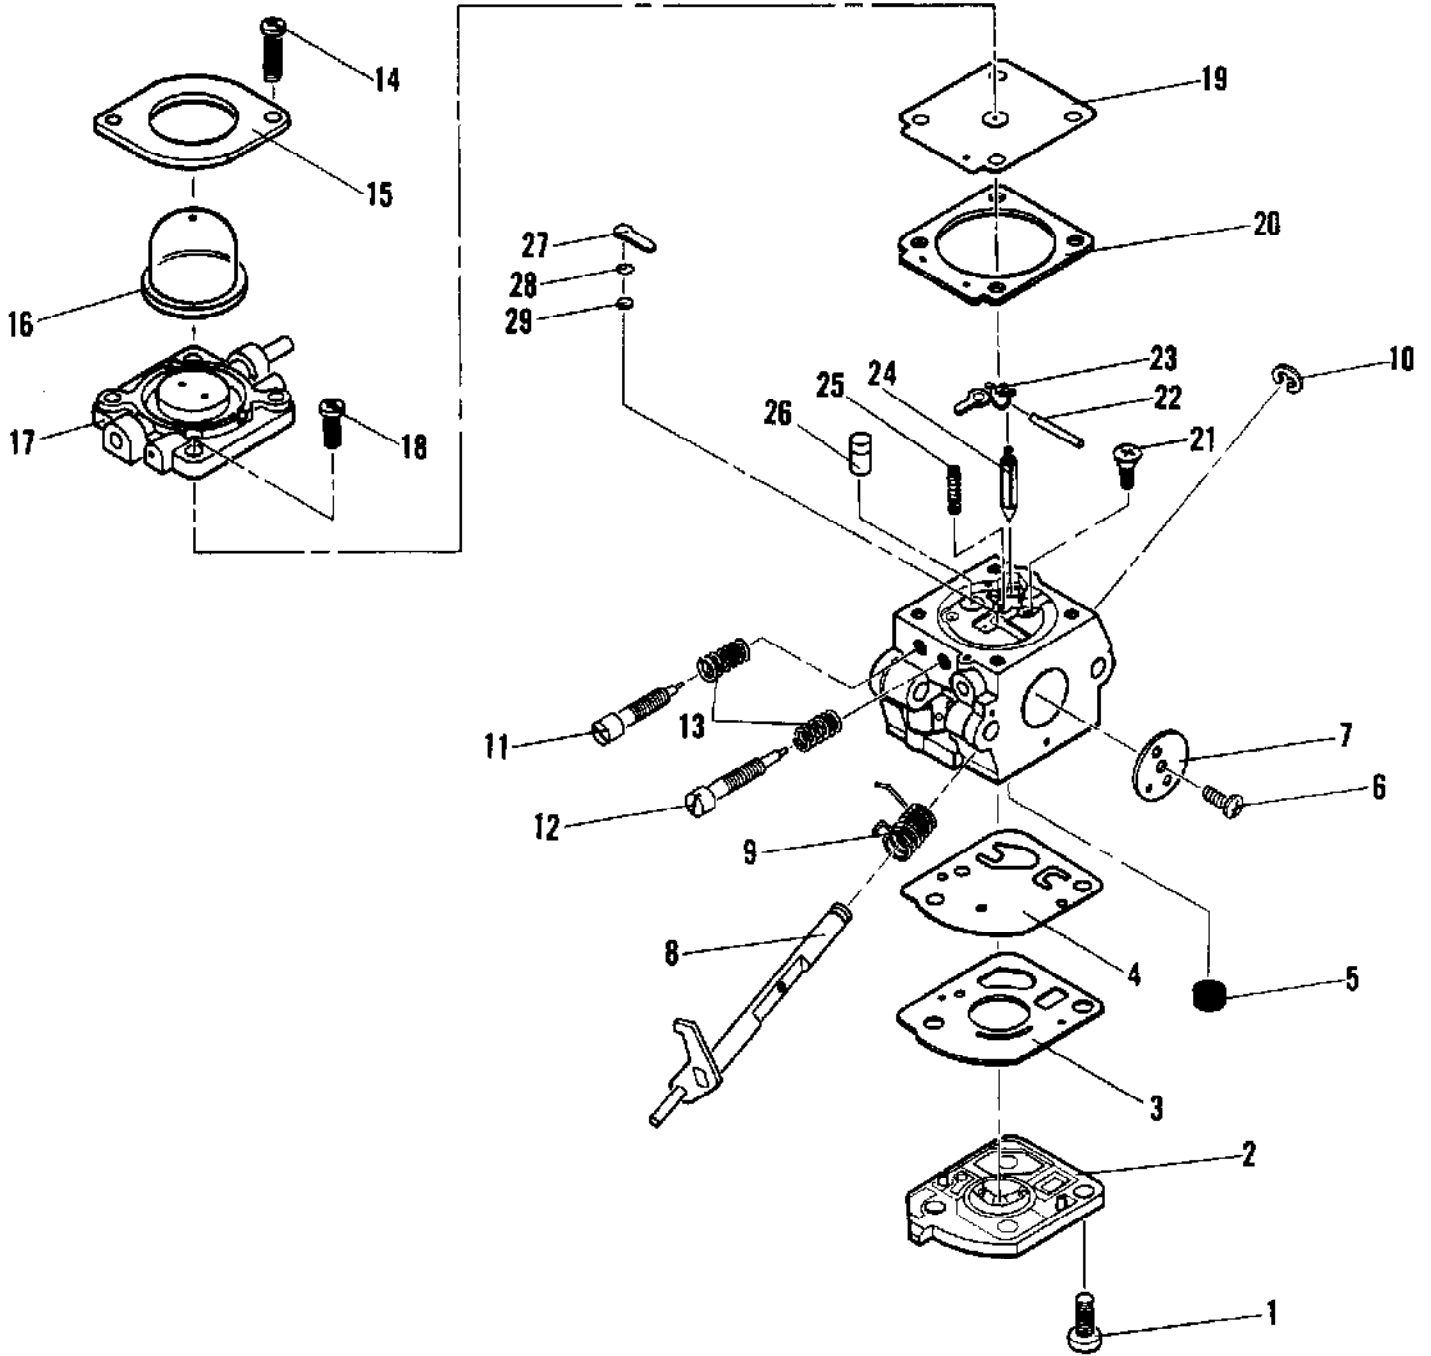

Ref #	Part Number	Qty	Description
	224143-01	1	Carburetor - Zama M21B
1		2	Screw - Pump Cover Not available separately.
2		1	Cover - Pump Not available separately.
3		1	Gasket - Pump Not available separately.
4		1	Diaphragm - Pump Not available separately.
5		1	Strainer Not available separately.
6		1	Screw Throttle Valve Not available separately.
7		1	Valve - Throttle Not available separately.
8		1	Shaft Asy - Throttle Not available separately.
9		1	Spring - Throttle Not available separately.
10		1	"E" Ring - Throttle Not available separately.
11		1	Screw - High Speed Not available separately.
12		1	Screw - Low Speed Not available separately.
13		2	Spring - Adjuster Screw Not available separately.
14		2	Screw - Metering Cover Not available separately.
15		1	Retainer - Primer Not available separately.
16	223756	1	Primer Bulb
17		1	Base Asy - Primer Not available separately.
18		2	Screw - Base Asy Not available separately.
19		1	Diaphragm Asy - Metering Not available separately.
20		1	Gasket - Metering Chamber Not available separately.
21		1	Screw - Pin Retaining Not available separately.
22		1	Pin - Metering Lever Not available separately.
23		1	Lever - Metering Not available separately.
24		1	Valve - Inlet Needle Not available separately.
25		1	Spring - Metering Lever Not available separately.
26		1	Nozzle Asy - Check Valve Not available separately.
27		1	Plug - Welch Not available separately.
28		1	Retainer - Check Valve Not available separately.
29		1	Valve - Check Not available separately.
	300466		Major Repair Kit (RB-20)
	300472		Gasket/Diaphragm Kit (GND-12)