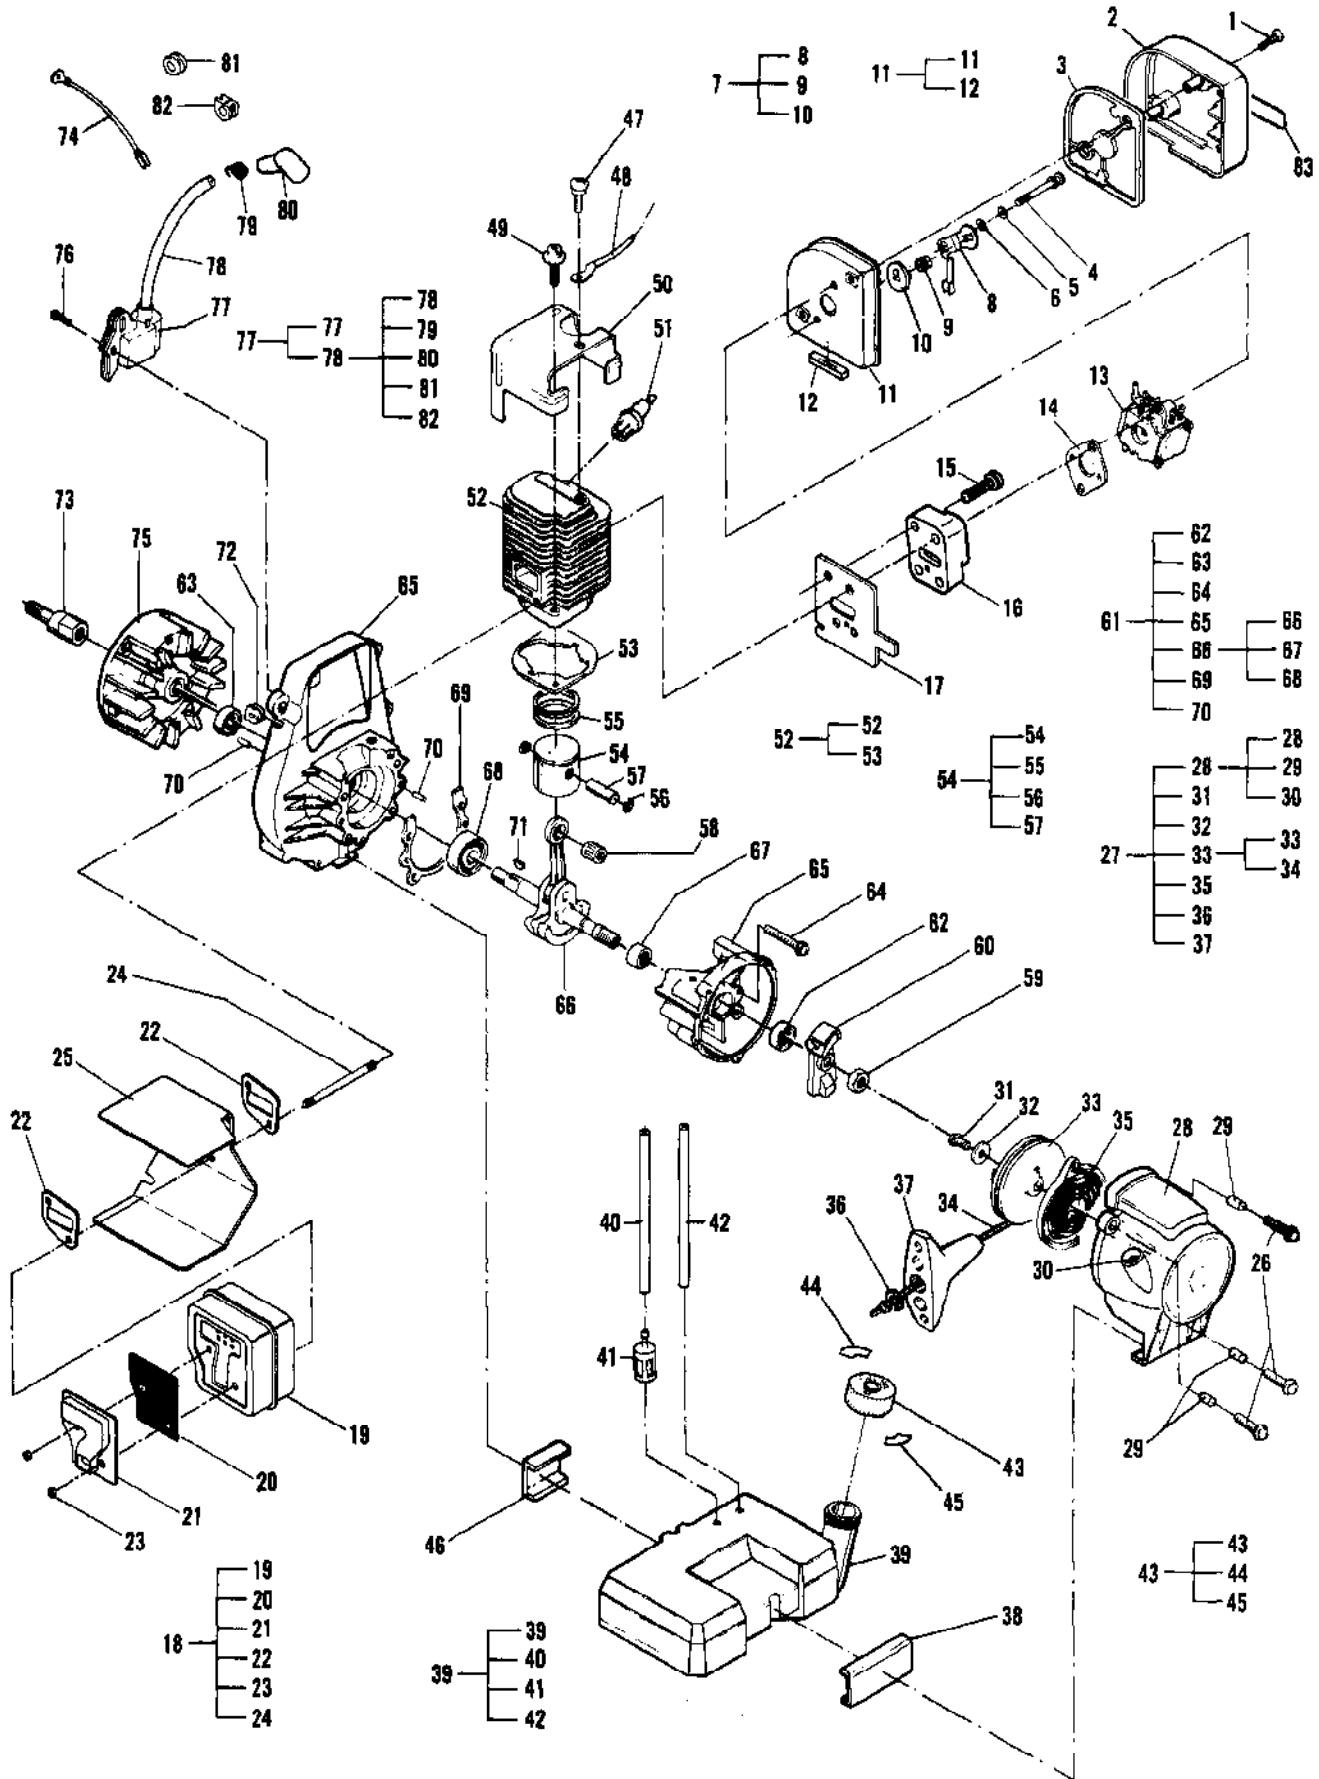

Ref #	Part Number	Qty	Description
1	217669	2	Screw, Pan M4 x 25 TORX S
2	215988	1	Cover, Air Cleaner
3	217376	1	Air Filter Assembly
4	235244	2	Screw, M5 x 45 Torque - 25-30 In/Lbs. Type 242 Loctite Req.
5	216591	1	Washer
6	215993	1	Spacer
7	223730	1	Kit, Choke Assembly
8		1	Shutter, Choke Lever Not available separately.
9	219016	1	Spring, Shutter
10		1	Plate, Choke Shutter Not available separately.
11	216108	1	Air Box/Grommet Assembly
12	215992	1	Grommet, Choke
13			Carburetor Assembly See "Carburetor Assembly" illustration and parts list.
14	224148	1	Gasket, Carburetor
15	111063	2	Screw, M5 x 0.8 x 21.5 Torque - 40-45 In/Lbs. Type 620 Loctite Req.
16	323323	1	Insulator, Carburetor
17	323592	1	Shield, Insulator
18	300631	1	Kit, Muffler-Universal
19	322011	1	Muffler Assembly, Universal
20	322018	1	Screen, Spark Arrester
21	322019	1	Plate, Deflector
22	215515	2	Gasket, Muffler
23	235642	2	Nut, M5 Torque - 40-50 In/Lbs.
24	222480	2	Stud, Muffler Torque - 40-50 In/Lbs. Type 620 Loctite Req.
25	218652-01	1	Shield, Muffler, Universal
26	213177	3	Screw, PN M4.2 x 18.5 TORX
27	224111	1	Starter Assembly, Grey
	217388	1	Starter Assembly, Yellow
28	224110	1	Housing, Starter Assembly
	223326	1	Housing, Starter Assembly
29	219585	3	Spacer, Starter Housing
30	218932	1	Guide, Rope
31	215874	1	Screw, PN M4 x 9.5 TORX
32	216590	1	Washer, Flat M4
33	301252	1	Kit, Drum/Rope Assembly
34	216093	1	Rope, Starter 36"
35	300474	1	Spring, Starter Rewind
36	218941	1	Washer, Nylon
37	216792	1	Handle, Starter
38	217382	1	Cushion, Fuel Tank
39	219901	1	Tank Assembly
40	225162	1	Hose, Fuel Inlet
41	216985	1	Pickup, Fuel
42	219897	1	Hose, Fuel Return
43	300700	1	Kit, Fuel Cap/Decal
44	211242	1	Decal (OPEN SLOWLY)
45	322250	1	Decal, Fuel Cap
46	217390	1	Cushion, Fuel Tank
47	213178	1	Screw, PN M5 x 8.5 SEMS T