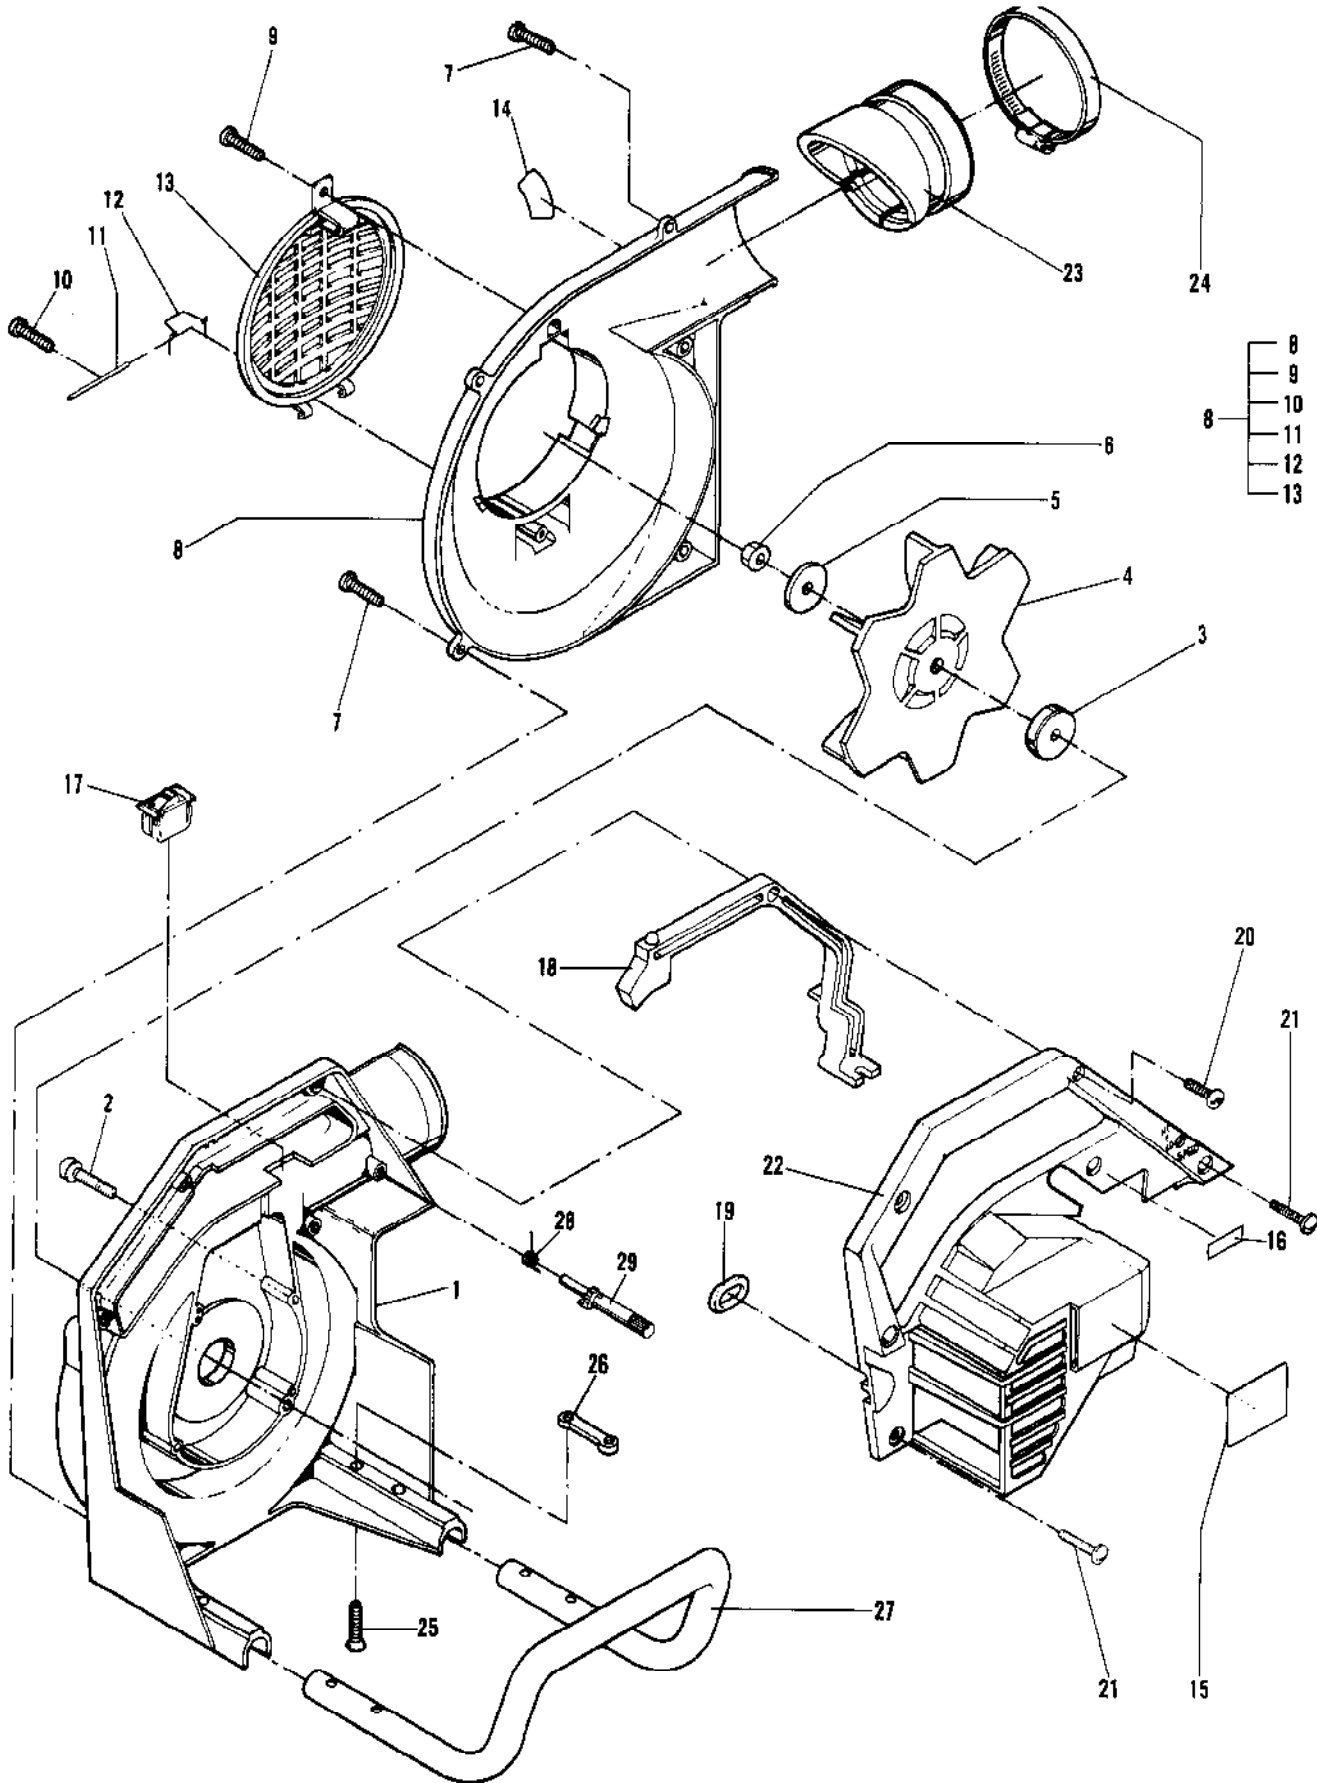

Ref #	Part Number	Qty	Description
1	219179	1	Nozzle, Round
2	219173-01	1	Tube, Blower
3	218841	1	Nozzle, Fishtail
4	218717-02	1	Kit, Blo/Vac
5	217937	4	Screw, 10-24 x 1 TORX
6	105367	4	Nut 10-24 x 1
7	223800-01	1	Frame Rear
8	223798	1	Tube, Suction
9	223799	1	Tube, Outer
10	218660-02	1	Bag Assembly
11	218666	1	Harness
12	218938	1	Hook, Snap
13	224698	1	Adapter
	301480	1	Kit, Titan Vac
	322962		Nut, Plate

Ref #	Part Number	Qty	Description
	224143-01	1	Carburetor - Zama M21B
1		2	Screw - Pump Cover Not available separately.
2		1	Cover - Pump Not available separately.
3		1	Gasket - Pump Not available separately.
4		1	Diaphragm - Pump Not available separately.
5		1	Strainer Not available separately.
6		1	Screw Throttle Valve Not available separately.
7		1	Valve - Throttle Not available separately.
8		1	Shaft Asy - Throttle Not available separately.
9		1	Spring - Throttle Not available separately.
10		1	"E" Ring - Throttle Not available separately.
11		1	Screw - High Speed Not available separately.
12		1	Screw - Low Speed Not available separately.
13		2	Spring - Adjuster Screw Not available separately.
14		2	Screw - Metering Cover Not available separately.
15		1	Retainer - Primer Not available separately.
16	223756	1	Primer Bulb
17		1	Base Asy - Primer Not available separately.
18		2	Screw - Base Asy Not available separately.
19		1	Diaphragm Asy - Metering Not available separately.
20		1	Gasket - Metering Chamber Not available separately.
21		1	Screw - Pin Retaining Not available separately.
22		1	Pin - Metering Lever Not available separately.
23		1	Lever - Metering Not available separately.
24		1	Valve - Inlet Needle Not available separately.
25		1	Spring - Metering Lever Not available separately.
26		1	Nozzle Asy - Check Valve Not available separately.
27		1	Plug - Welch Not available separately.
28		1	Retainer - Check Valve Not available separately.
29		1	Valve - Check Not available separately.
	300466		Major Repair Kit (RB-20)
	300472		Gasket/Diaphragm Kit (GND-12)