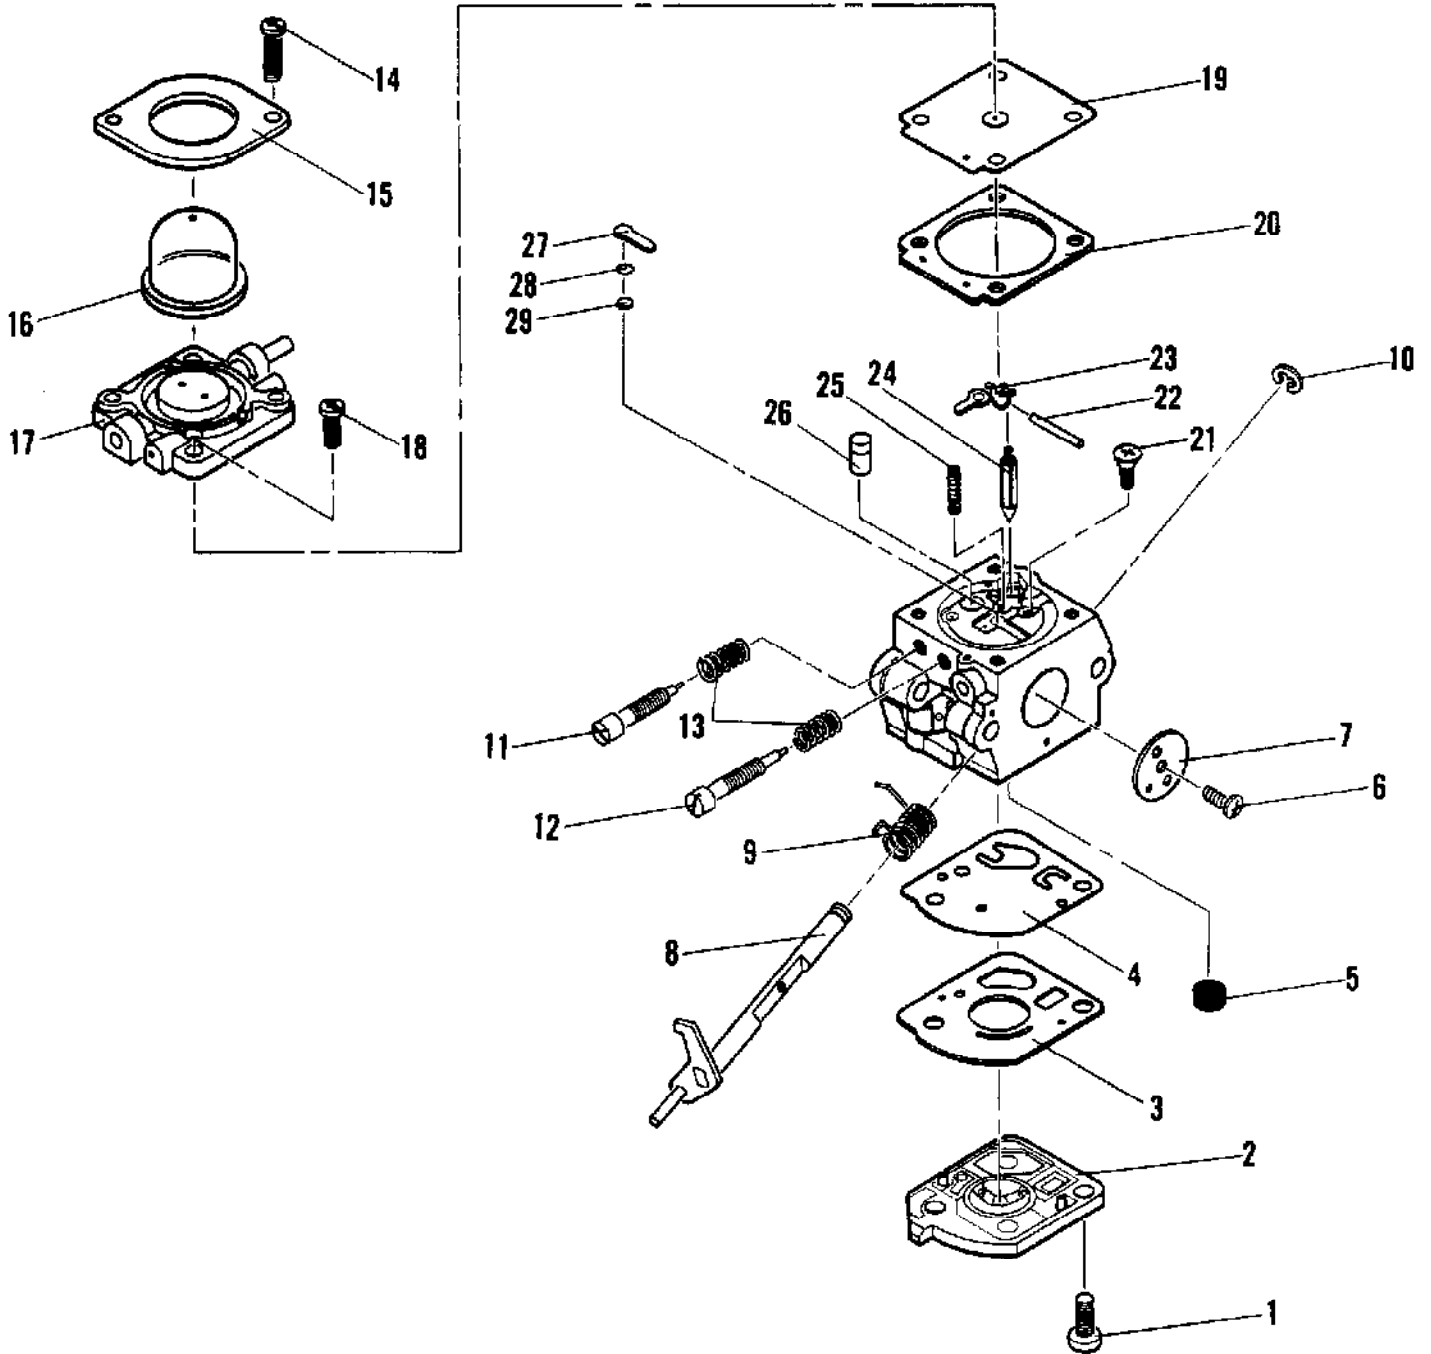

Ref #	Part Number	Qty	Description
	224143-01	1	Carburetor - Zama M21B
1		2	Screw - Pump Cover Not available separately.
2		1	Cover - Pump Not available separately.
3		1	Gasket - Pump Not available separately.
4		1	Diaphragm - Pump Not available separately.
5		1	Strainer Not available separately.
6		1	Screw Throttle Valve Not available separately.
7		1	Valve - Throttle Not available separately.
8		1	Shaft Asy - Throttle Not available separately.
9		1	Spring - Throttle Not available separately.
10		1	"E" Ring - Throttle Not available separately.
11		1	Screw - High Speed Not available separately.
12		1	Screw - Low Speed Not available separately.
13		2	Spring - Adjuster Screw Not available separately.
14		2	Screw - Metering Cover Not available separately.
15		1	Retainer - Primer Not available separately.
16	223756	1	Primer Bulb
17		1	Base Asy - Primer Not available separately.
18		2	Screw - Base Asy Not available separately.
19		1	Diaphragm Asy - Metering Not available separately.
20		1	Gasket - Metering Chamber Not available separately.
21		1	Screw - Pin Retaining Not available separately.
22		1	Pin - Metering Lever Not available separately.
23		1	Lever - Metering Not available separately.
24		1	Valve - Inlet Needle Not available separately.
25		1	Spring - Metering Lever Not available separately.
26		1	Nozzle Asy - Check Valve Not available separately.
27		1	Plug - Welch Not available separately.
28		1	Retainer - Check Valve Not available separately.
29		1	Valve - Check Not available separately.
	300466		Major Repair Kit (RB-20)
	300472		Gasket/Diaphragm Kit (GND-12)