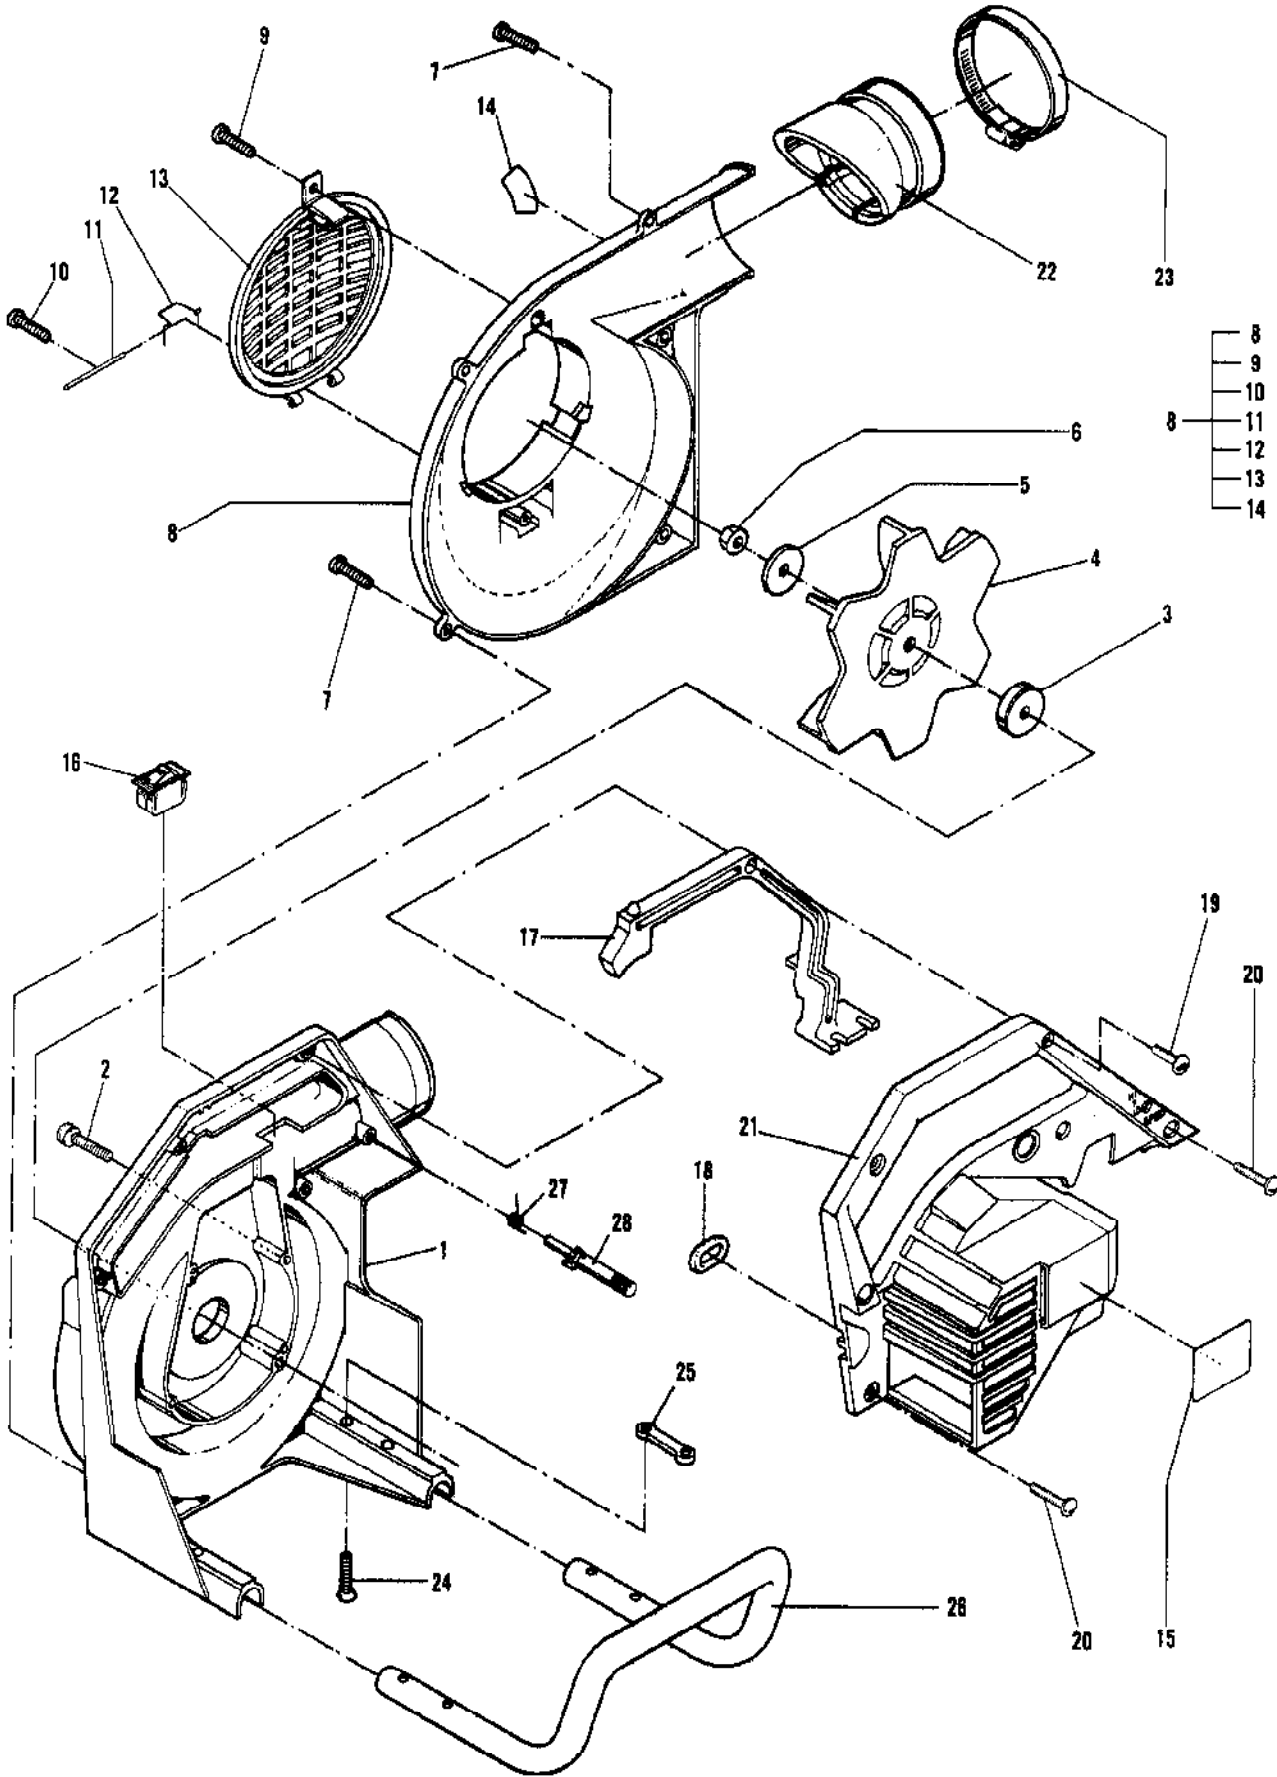

Ref #	Part Number	Qty	Description
1	322916	1	Housing, Inner impeller
2	216022	4	Screw, PN M4 x 23.4 TORX
3	218655	1	Disc, Drive
4	218518	1	Impeller
5	218656	1	Washer
6	213169	1	Nut, Hx Flange M8
7	218644	5	Screw, TR 10-14 x .75 TOR
8	219180	1	Housing Assembly, Outer
	300175	1	Housing Assembly, Outer
9	216389	1	Screw, Hx 8-32 x .50
10	218643	1	Screw, TR 8-16 x .50 TORX
11	218538	1	Pin, Cover
12	218539	1	Spring, Cover
13	218939	1	Cover, Inlet
14	218852	1	Decal, Warning Inlet
	46704-56	1	Decal, Warning Inlet
15	218797	1	Decal, Warning
	46704-55	1	Decal, Warning
16	223241	1	Switch, Momentary
17	219189	1	Trigger
18	218667	2	Link, Harness
19	219954	1	Screw, 8-18 x .75 T/B TRHD TX
20	218644	5	Screw, TR 10-14 x .75 TORX
21	219946	1	Shroud, Engine
22	219174	1	Adapter, Tube
23	219172	1	Clamp, Hose
24	217937	4	Screw, TR 10-24 x 1 TORX
25	322962	2	Plate-Nut
26	223800-01	1	Frame, Rear
27	219187	1	Spring, Throttle Lock
28	219188	1	Activator, Throttle Lock