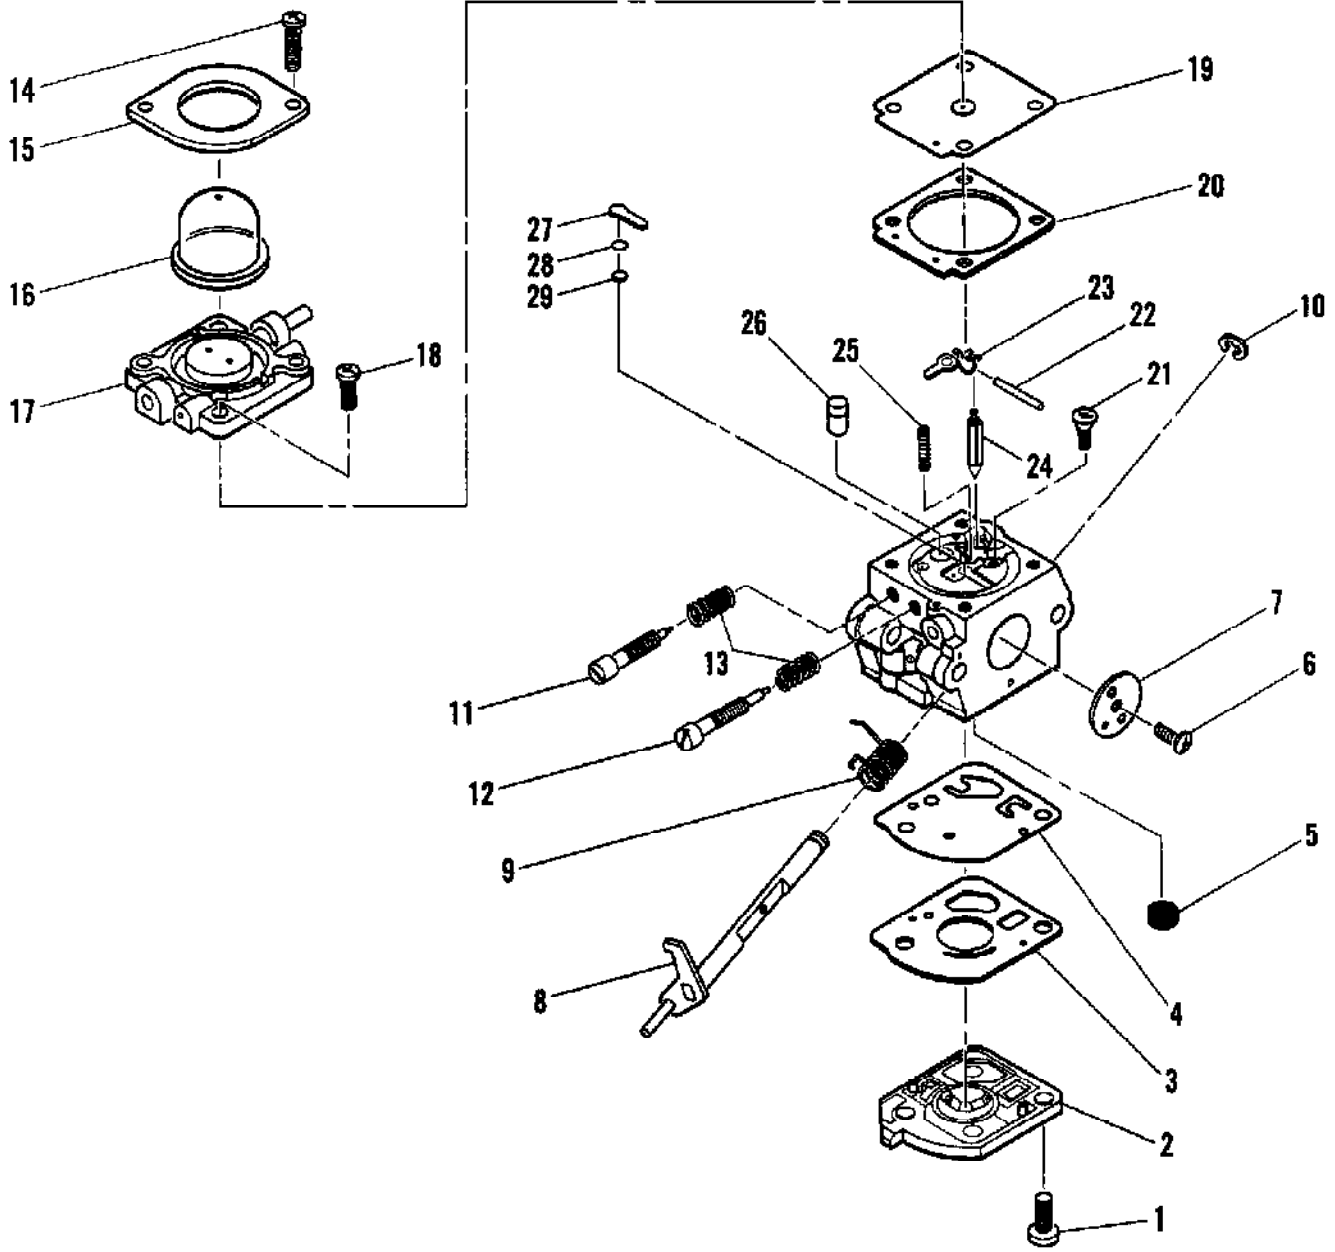

Ref #	Part Number	Qty	Description
	224143-01	1	Carburetor - Zama M21B Not available separately. Factory stocked. Slow moving part.
1		2	Screw - Pump Cover Not available separately.
2		1	Cover - Pump Not available separately.
3		1	Gasket - Pump Not available separately.
4		1	Diaphragm - Pump Not available separately.
5		1	Strainer Not available separately.
6		1	Screw Throttle Valve Not available separately.
7		1	Valve - Throttle Not available separately.
8		1	Shaft Asy - Throttle Not available separately.
9		1	Spring - Throttle Not available separately.
10		1	"E" Ring - Throttle Not available separately.
11		1	Screw - High Speed Not available separately.
12		1	Screw - Low Speed Not available separately.
13		2	Spring - Adjuster Screw Not available separately.
14		2	Screw - Metering Cover Not available separately.
15		1	Retainer - Primer Not available separately.
16	223756	1	Primer Bulb
17		1	Base Asy - Primer Not available separately.
18		2	Screw - Base Asy Not available separately.
19		1	Diaphragm Asy - Metering Not available separately.
20		1	Gasket - Metering Chamber Not available separately.
21		1	Screw - Pin Retaining Not available separately.
22		1	Pin - Metering Lever Not available separately.
23		1	Lever - Metering Not available separately.
24		1	Valve - Inlet Needle Not available separately.
25		1	Spring - Metering Lever Not available separately.
26		1	Nozzle Asy - Check Valve Not available separately.
27		1	Plug - Welch Not available separately.
28		1	Retainer - Check Valve Not available separately.
29	300466	1	Valve - Check Not available separately.
	300472		Major Repair Kit
			Gasket/Diaphragm Kit