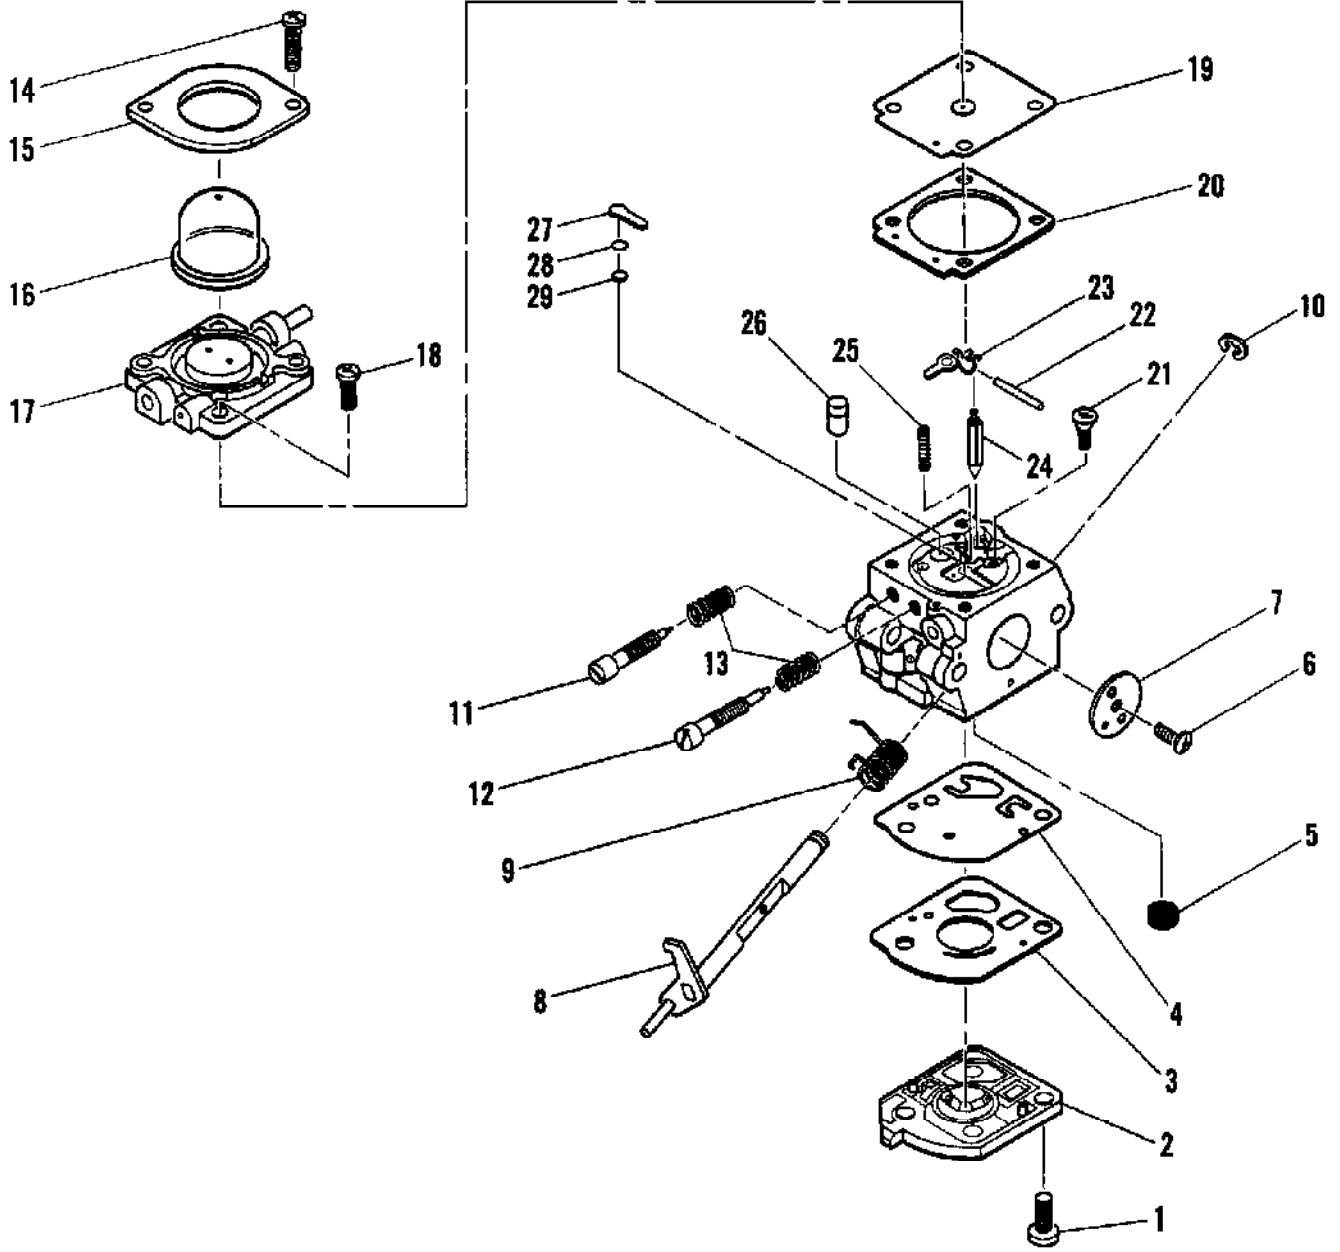

Ref #	Part Number	Qty	Description
	224143-01	1	Carburetor - Zama M21B Not available separately. Factory stocked. Slow moving part.
1		2	Screw - Pump Cover Not available separately.
2		1	Cover - Pump Not available separately.
3		1	Gasket - Pump Not available separately.
4		1	Diaphragm - Pump Not available separately.
5		1	Strainer Not available separately.
6		1	Screw Throttle Valve Not available separately.
7		1	Valve - Throttle Not available separately.
8		1	Shaft Asy - Throttle Not available separately.
9		1	Spring - Throttle Not available separately.
10		1	"E" Ring - Throttle Not available separately.
11		1	Screw - High Speed Not available separately.
12		1	Screw - Low Speed Not available separately.
13		2	Spring - Adjuster Screw Not available separately.
14		2	Screw - Metering Cover Not available separately.
15		1	Retainer - Primer Not available separately.
16	223756	1	Primer Bulb
17		1	Base Asy - Primer Not available separately.
18		2	Screw - Base Asy Not available separately.
19		1	Diaphragm Asy - Metering Not available separately.
20		1	Gasket - Metering Chamber Not available separately.
21		1	Screw - Pin Retaining Not available separately.
22		1	Pin - Metering Lever Not available separately.
23		1	Lever - Metering Not available separately.
24		1	Valve - Inlet Needle Not available separately.
25		1	Spring - Metering Lever Not available separately.
26		1	Nozzle Asy - Check Valve Not available separately.
27		1	Plug - Welch Not available separately.
28		1	Retainer - Check Valve Not available separately.
29	300466	1	Valve - Check Not available separately.
	300472		Major Repair Kit
			Gasket/Diaphragm Kit