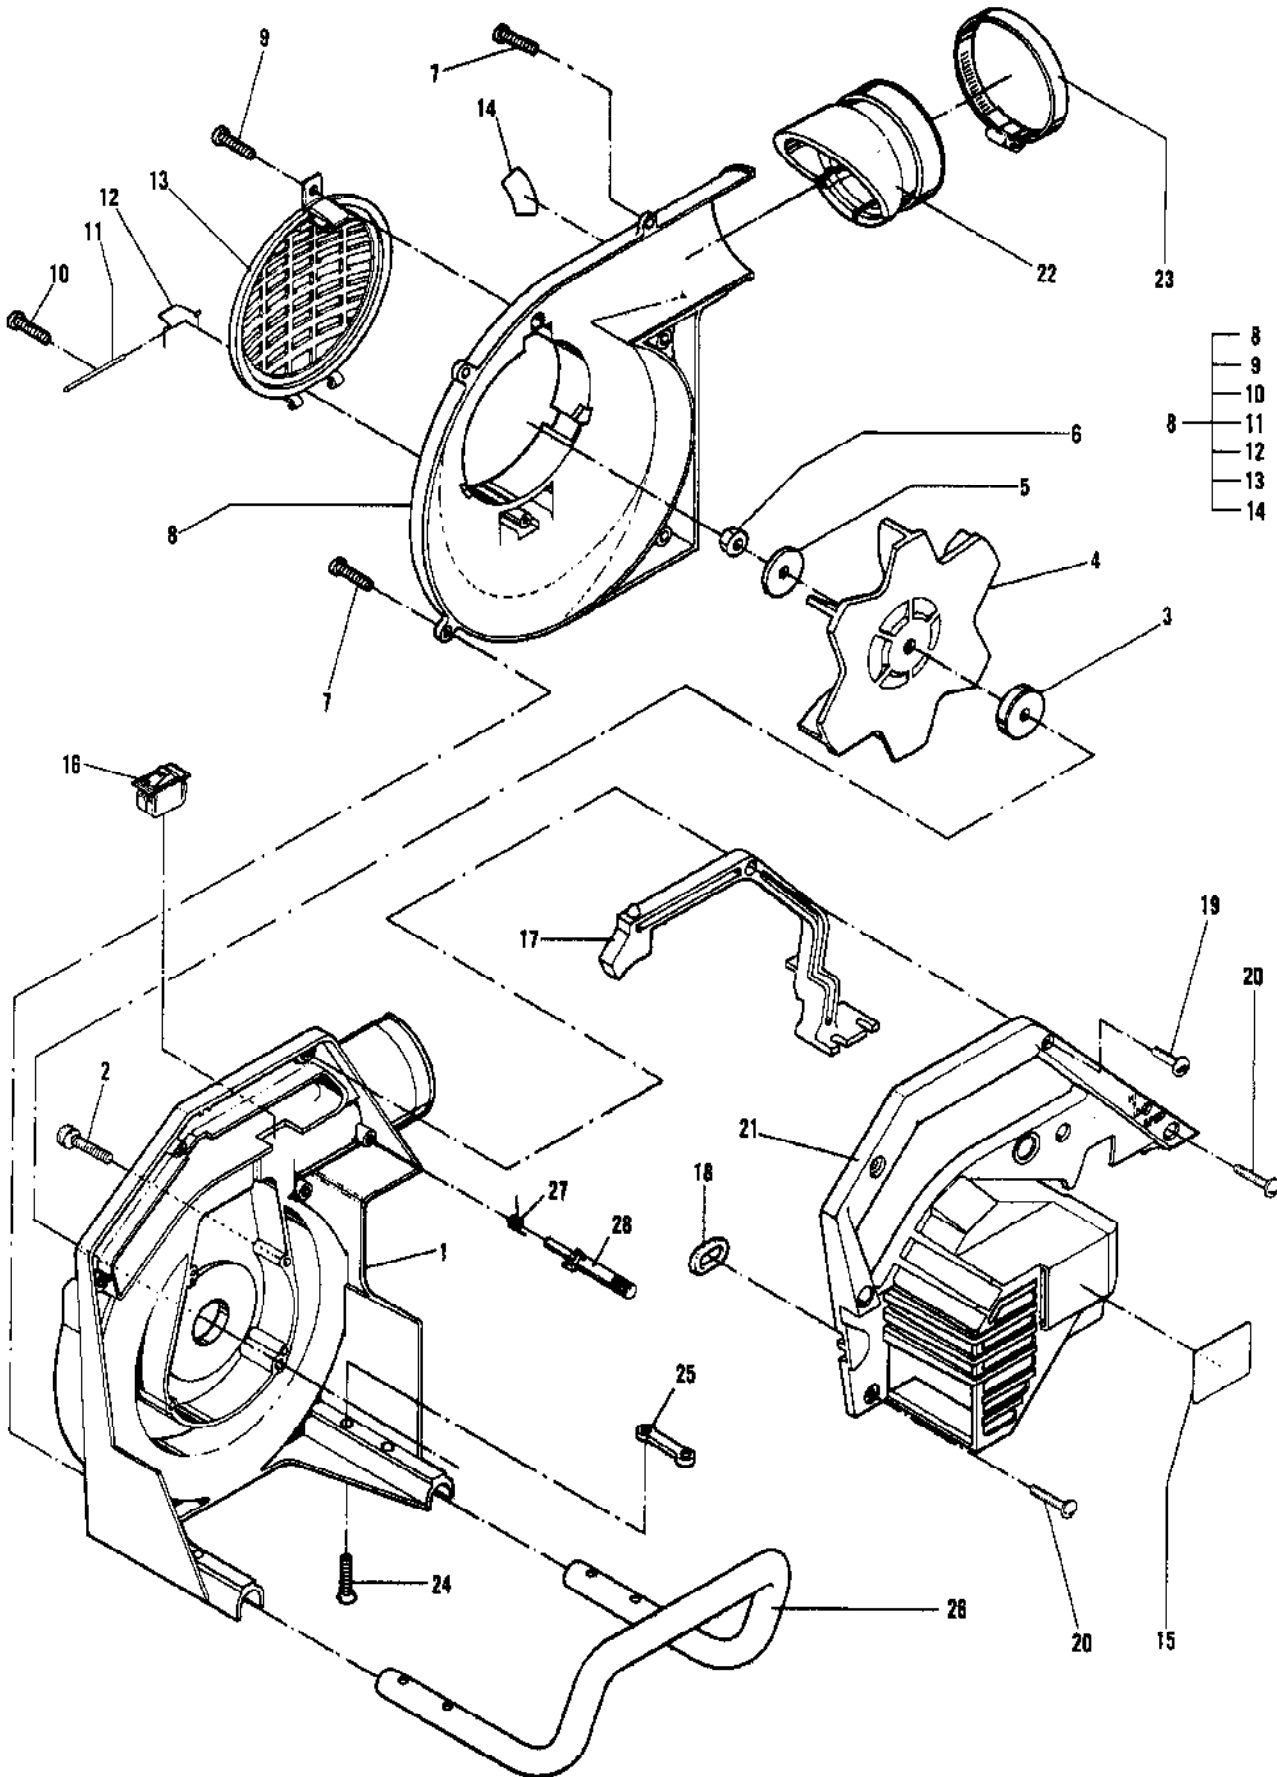

Ref #	Part Number	Qty	Description
1	322916	1	Housing, Inner impeller
2	216022	4	Screw, PN M4 x 23.4 TORX
3	218655	1	Disc, Drive
4	218518	1	Impeller
5	218656	1	Washer
6	213169	1	Nut, Hx Flange M8
7	218644	5	Screw, TR 10-14 x .75 TOR
8	219180	1	Housing Assembly, Outer
	300175	1	Housing Assembly, Outer
9	216389	1	Screw, Hx 8-32 x .50
10	218643	1	Screw, TR 8-16 x .50 TORX
11	218538	1	Pin, Cover
12	218539	1	Spring, Cover
13	218939	1	Cover, Inlet
14	218852	1	Decal, Warning Inlet
	46704-56	1	Decal, Warning Inlet
15	218797	1	Decal, Warning
	46704-55	1	Decal, Warning
16	223241	1	Switch, Momentary
17	219189	1	Trigger
18	218667	2	Link, Harness
19	219954	1	Screw, 8-18 x .75 T/B TRHD TX
20	218644	5	Screw, TR 10-14 x .75 TORX
21	219946	1	Shroud, Engine
22	219174	1	Adapter, Tube
23	219172	1	Clamp, Hose
24	217937	4	Screw, TR 10-24 x 1 TORX
25	322962	2	Plate-Nut
26	223800-01	1	Frame, Rear
27	219187	1	Spring, Throttle Lock
28	219188	1	Activator, Throttle Lock