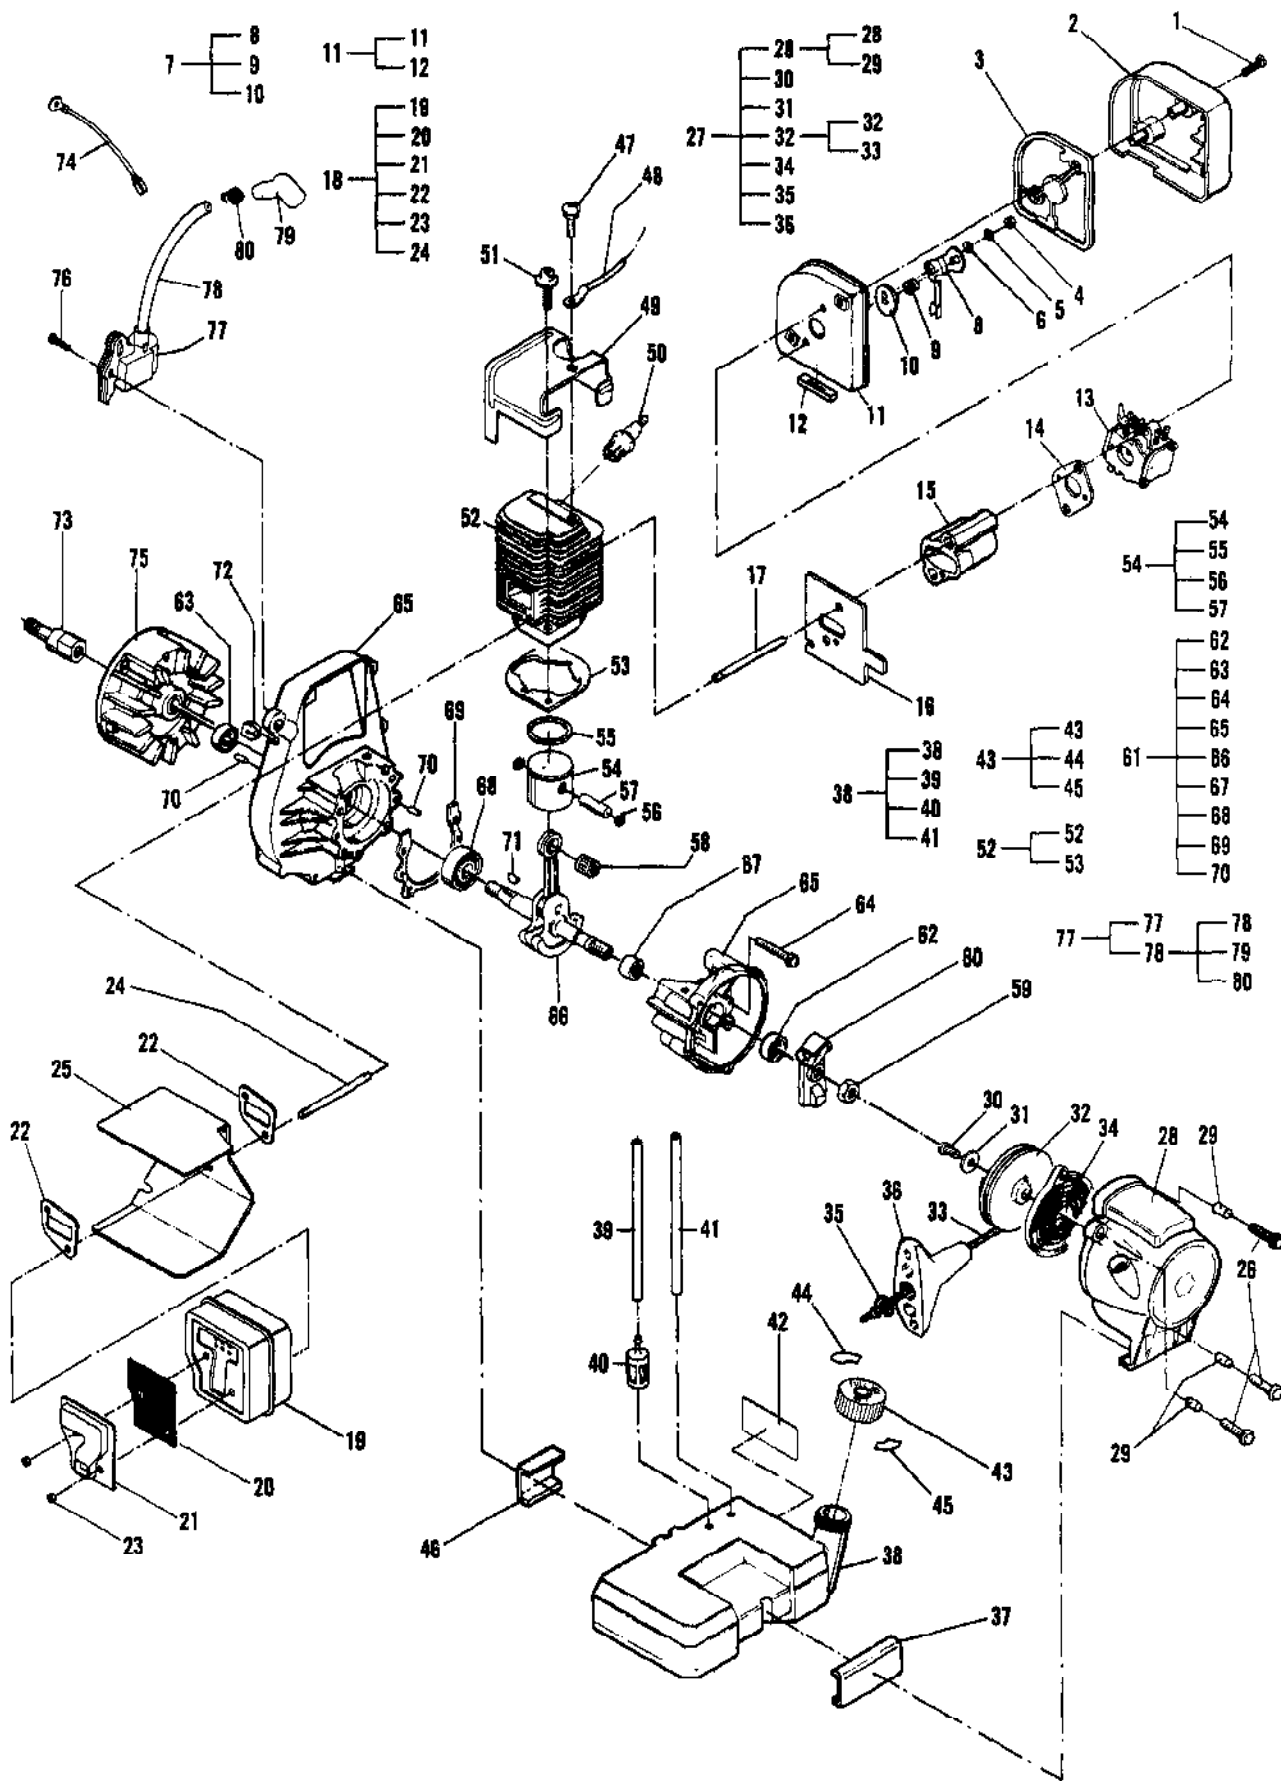

Ref #	Part Number	Qty	Description
1	217669	2	Screw, Pan M4 x 25 TORX S
2	215988	1	Cover, Air Cleaner
3	217376	1	Air Filter Assembly
4	216585	2	Nut, Lock M5
5	216591	1	Washer
6	215993	1	Spacer
7	223730	1	Kit, Choke Assembly
8		1	Shutter, Choke Lever Not available separately.
9	219016	1	Spring, Shutter
10		1	Plate, Choke Shutter Not available separately.
11	216108	1	Air Box/Grommet Assembly
12	215992	1	Grommet, Choke
13			Carburetor Assembly
14	224148	1	Gasket, Carburetor
15	223985	1	Insulator
16	224149	1	Shield, Insulator
17	222481	2	Stud
18	300631	1	Kit, Muffler, Universal
19	322011	1	Muffler Assembly, Universal
20	322018	1	Screen, Spark Arrester
21	322019	1	Plate, Deflector
22	215515	2	Gasket, Muffler
23	235642	2	Nut, M5
24	222480	2	Stud, Muffler
25	218652-01	1	Shield, Muffler, Universal
26	216022	3	Screw, PN M4 x 23.4 TORX
27	219590	1	Starter Assembly
	300173	1	Starter Housing Assembly
28	223331	1	Housing / Starter Assembly
	300174	1	Housing, Starter Assembly
29	219585	3	Spacer, Starter Housing
30	222800	1	Screw, 8-18 x 1.12 1/8 PN HD
31	216590	1	Washer, Flat M4
32	301252	1	Kit, Drum/Rope Assembly
33	216093	1	Rope, Starter 36"
34	300474	1	Spring, Starter Rewind
35	218941	1	Washer, Nylon
36	216792	1	Handle, Starter
37	217382	1	Cushion, Fuel Tank
38	219901	1	Tank Assembly
39	219899	1	Hose, Fuel inlet
40	216985	1	Pickup, Fuel
41	219897	1	Hose, Fuel Return
42	217383	1	Decal, 40:1
43	300700	1	Kit, Fuel Cap/Decal
44	211242	1	Decal (OPEN SLOWLY)
45	322250	1	Decal, Fuel Cap
46	217390	1	Cushion, Fuel Tank
47	213178	1	Screw, PN M5 x 8.5 SEMS T
48	218649	1	Terminal Assembly
49	218586	1	Cover, Cylinder
50	62345	1	Spark Plug DJ8J
	92879	1	Spark Plug RDJ8J
51	217320	2	Screw, PN M6 x 18 TORX SE
52	224448	1	Kit, Cylinder