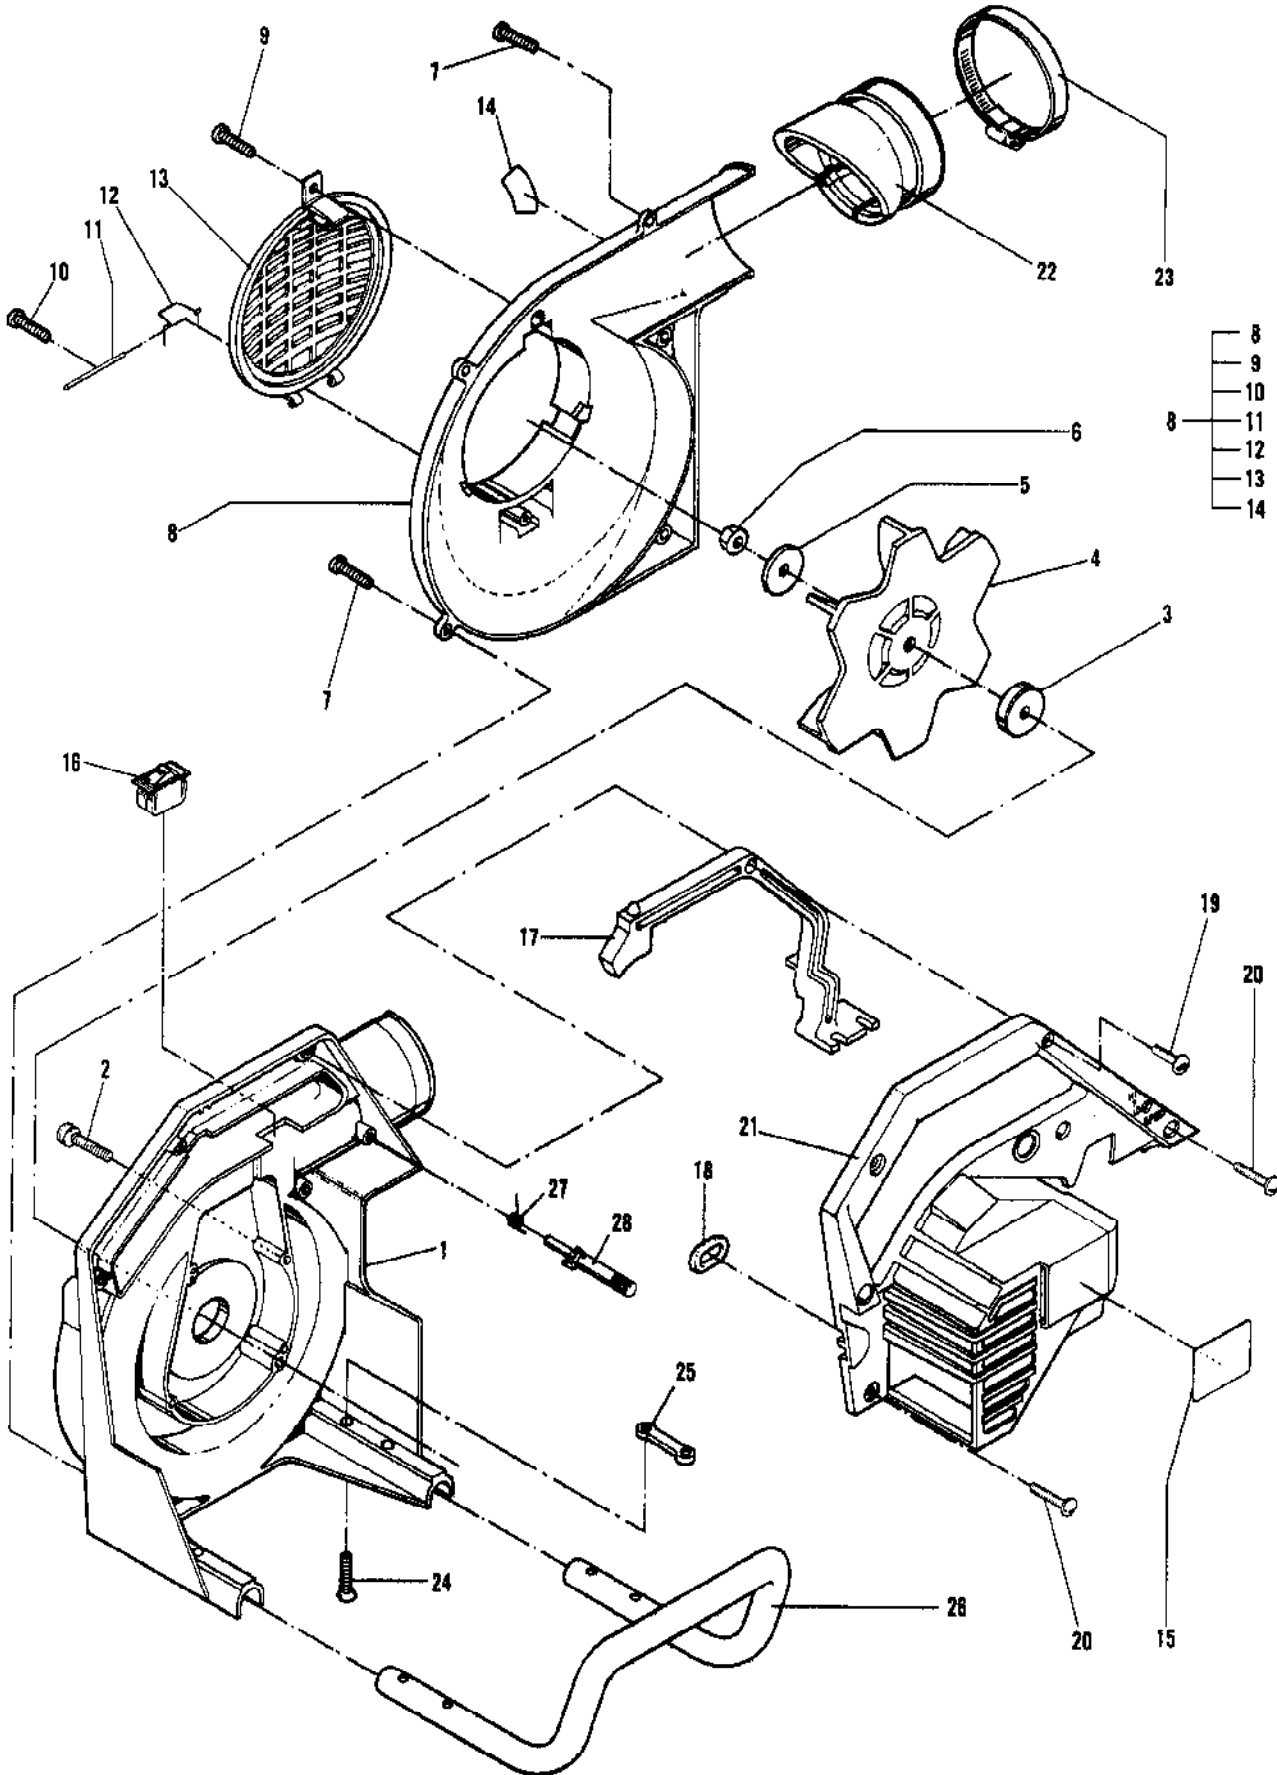

Ref #	Part Number	Qty	Description
1	219179	1	Nozzle, Round
2	219173-01	1	Tube, Blower
3	218841	1	Nozzle, Fishtail
4	218717-02	1	Kit, Blo/Vac
5	218947	4	Screw, OV 10-24 x 1.12 TORX
6	105367	4	Nut 10-24 x 1
7	223800-01	1	Frame Rear
8	223798	1	Tube, Suction
9	223799	1	Tube, Outer
10	218660-02	1	Bag Assembly
11	218666	1	Harness
12	218938	1	Hook, Snap
13	224698	1	Adapter
	322962		Nut - Plate

Ref #	Part Number	Qty	Description
1	322916	1	Housing, Inner impeller
2	216022	4	Screw, PN M4 x 23.4 TORX
3	218655	1	Disc, Drive
4	218518	1	Impeller
5	218656	1	Washer
6	213169	1	Nut, Hx Flange M8
7	218644	5	Screw, TR 10-14 x .75 TOR
8	219180	1	Housing Assembly, Outer
	300175	1	Housing Assembly, Outer
9	216389	1	Screw, Hx 8-32 x .50
10	218643	1	Screw, TR 8-16 x .50 TORX
11	218538	1	Pin, Cover
12	218539	1	Spring, Cover
13	218939	1	Cover, Inlet
14	218852	1	Decal, Warning Inlet
	46704-56	1	Decal, Warning Inlet
15	218797	1	Decal, Warning
	46704-55	1	Decal, Warning
16	223241	1	Switch, Momentary
17	219189	1	Trigger
18	218667	2	Link, Harness
19	219954	1	Screw, 8-18 x .75 T/B TRHD TX
20	218644	5	Screw, TR 10-14 x .75 TORX
21	219946	1	Shroud, Engine
22	219174	1	Adapter, Tube
23	219172	1	Clamp, Hose
24	217937	4	Screw, TR 10-24 x 1 TORX
25	322962	2	Plate-Nut
26	223800-01	1	Frame, Rear
27	219187	1	Spring, Throttle Lock
28	219188	1	Activator, Throttle Lock