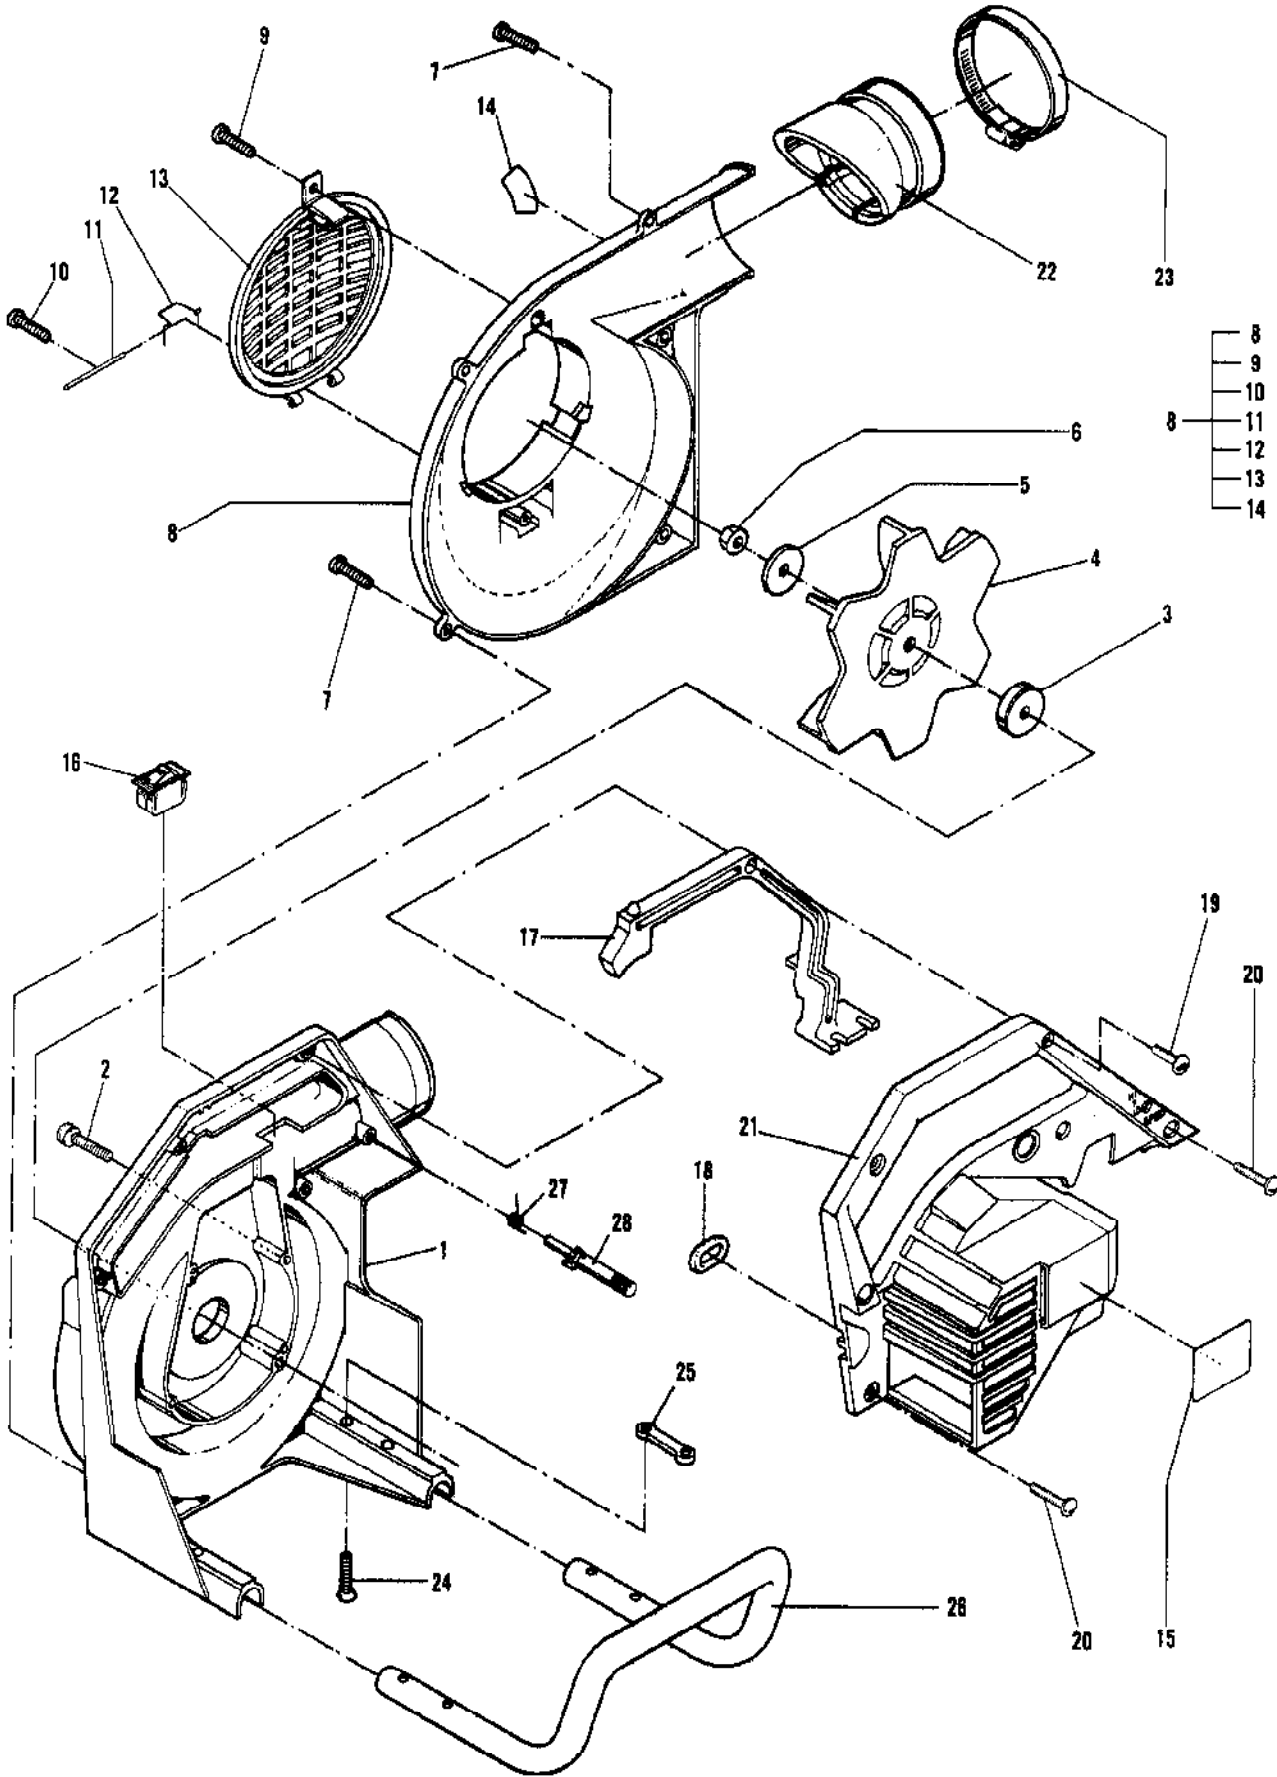

Ref #	Part Number	Qty	Description
1	219179	1	Nozzle, Round
2	219173-01	1	Tube, Blower
3	218841	1	Nozzle, Fishtail
4	218717-02	1	Kit, Blo/Vac
5	218947	4	Screw, OV 10-24 x 1.12 TORX
6	105367	4	Nut 10-24 x 1
7	223800-01	1	Frame Rear
8	223798	1	Tube, Suction
9	223799	1	Tube, Outer
10	218660-02	1	Bag Assembly
11	218666	1	Harness
12	218938	1	Hook, Snap
13	224698	1	Adapter
	322962		Nut - Plate

Ref #	Part Number	Qty	Description
1	322916	1	Housing, Inner impeller
2	216022	4	Screw, PN M4 x 23.4 TORX
3	218655	1	Disc, Drive
4	218518	1	Impeller
5	218656	1	Washer
6	213169	1	Nut, Hx Flange M8
7	218644	5	Screw, TR 10-14 x .75 TOR
8	219180	1	Housing Assembly, Outer
	300175	1	Housing Assembly, Outer
9	216389	1	Screw, Hx 8-32 x .50
10	218643	1	Screw, TR 8-16 x .50 TORX
11	218538	1	Pin, Cover
12	218539	1	Spring, Cover
13	218939	1	Cover, Inlet
14	218852	1	Decal, Warning Inlet
	46704-56	1	Decal, Warning Inlet
15	218797	1	Decal, Warning
	46704-55	1	Decal, Warning
16	223241	1	Switch, Momentary
17	219189	1	Trigger
18	218667	2	Link, Harness
19	219954	1	Screw, 8-18 x .75 T/B TRHD TX
20	218644	5	Screw, TR 10-14 x .75 TORX
21	219946	1	Shroud, Engine
22	219174	1	Adapter, Tube
23	219172	1	Clamp, Hose
24	217937	4	Screw, TR 10-24 x 1 TORX
25	322962	2	Plate-Nut
26	223800-01	1	Frame, Rear
27	219187	1	Spring, Throttle Lock
28	219188	1	Activator, Throttle Lock