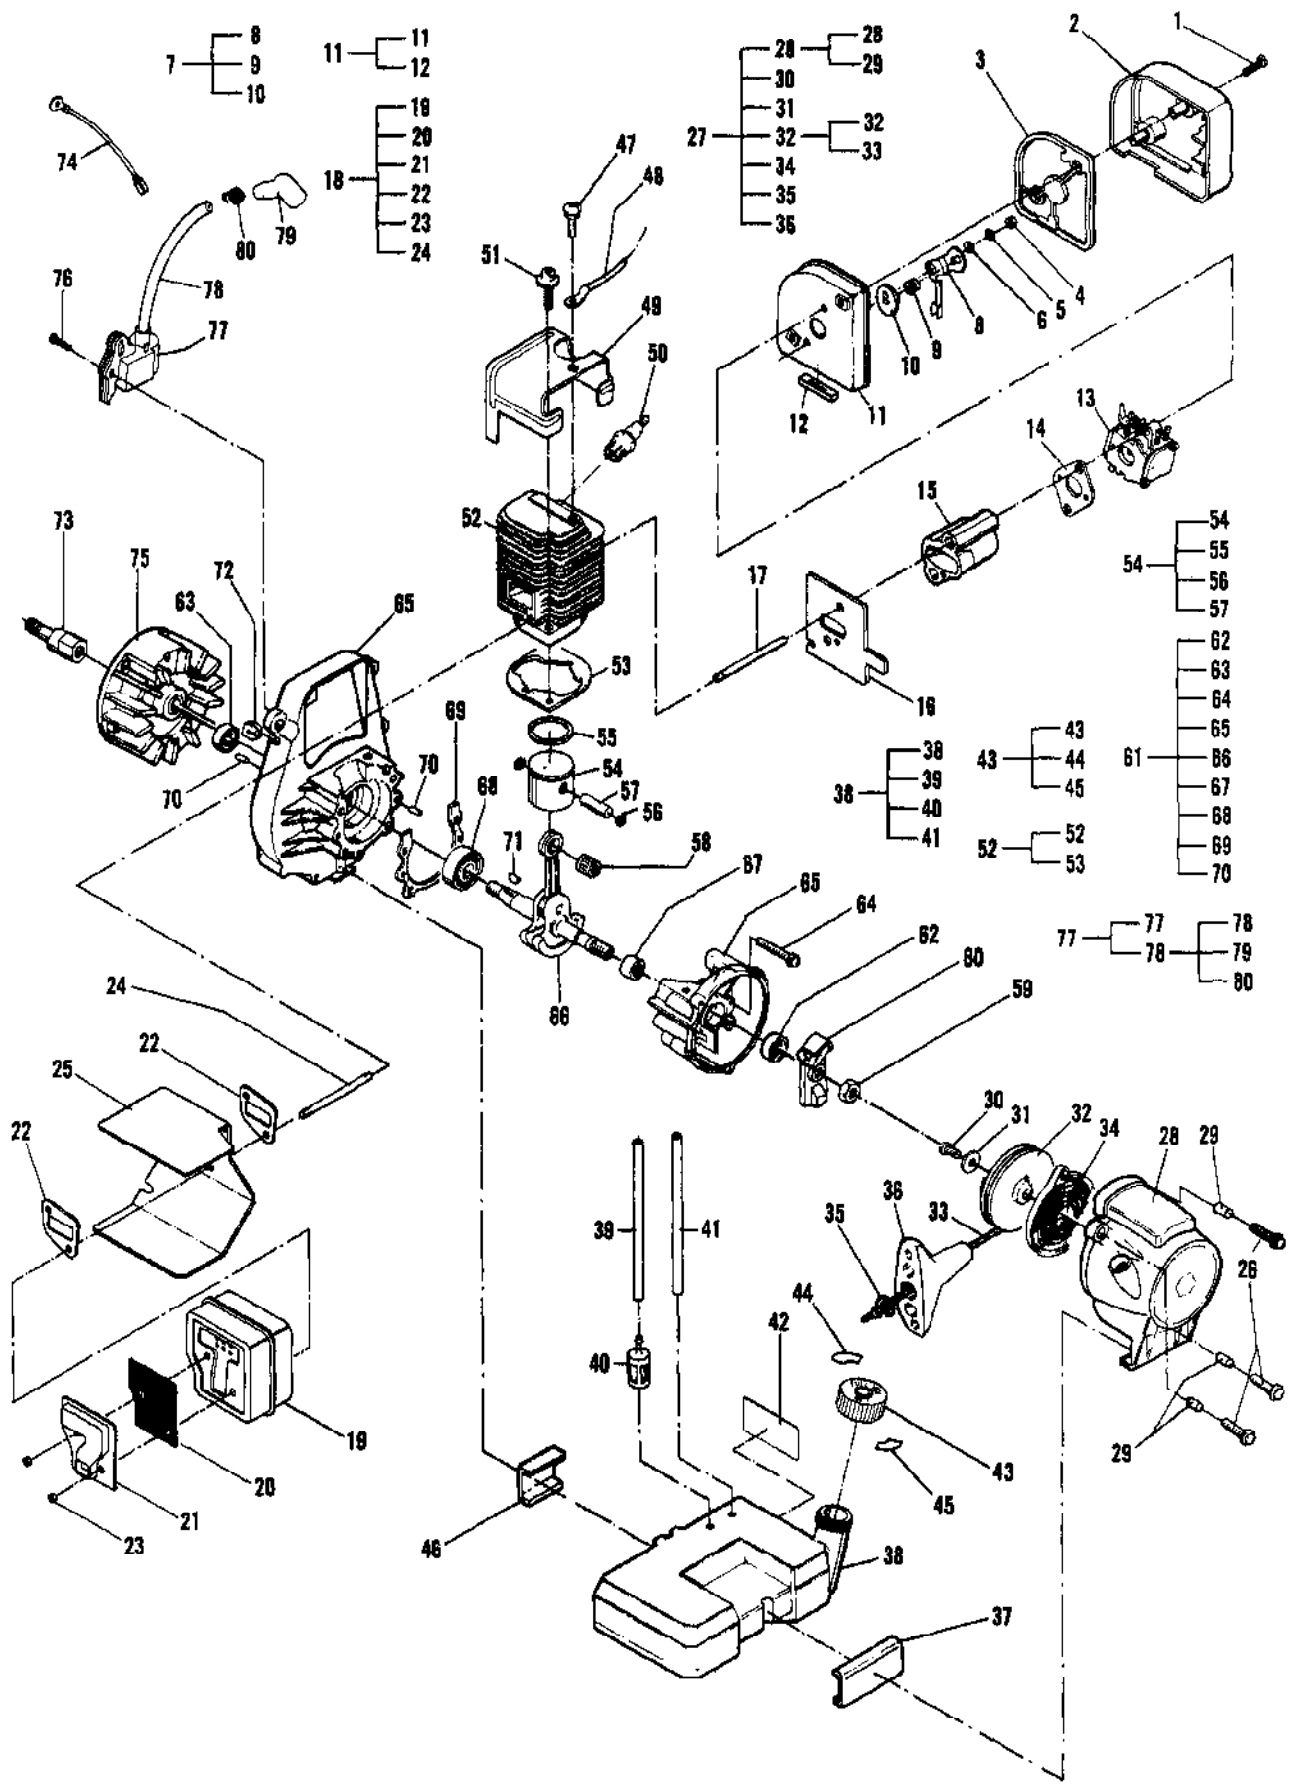

Ref #	Part Number	Qty	Description
1	217669	2	Screw, Pan M4 x 25 TORX S
2	215988	1	Cover, Air Cleaner
3	217376	1	Air Filter Assembly
4	216585	2	Nut, Lock M5
5	216591	1	Washer
6	215993	1	Spacer
7	223730	1	Kit, Choke Assembly
8		1	Shutter, Choke Lever Not available separately.
9	219016	1	Spring, Shutter
10		1	Plate, Choke Shutter Not available separately.
11	216108	1	Air Box/Grommet Assembly
12	215992	1	Grommet, Choke
13			Carburetor Assembly
14	224148	1	Gasket, Carburetor
15	223985	1	Insulator
16	224149	1	Shield, Insulator
17	222481	2	Stud
18	300631	1	Kit, Muffler, Universal
19	322011	1	Muffler Assembly, Universal
20	322018	1	Screen, Spark Arrester
21	322019	1	Plate, Deflector
22	215515	2	Gasket, Muffler
23	235642	2	Nut, M5
24	222480	2	Stud, Muffler
25	218652-01	1	Shield, Muffler, Universal
26	216022	3	Screw, PN M4 x 23.4 TORX
27	219590	1	Starter Assembly
	300173	1	Starter Housing Assembly
28	223331	1	Housing / Starter Assembly
	300174	1	Housing, Starter Assembly
29	219585	3	Spacer, Starter Housing
30	222800	1	Screw, 8-18 x 1.12 1/8 PN HD
31	216590	1	Washer, Flat M4
32	301252	1	Kit, Drum/Rope Assembly
33	216093	1	Rope, Starter 36"
34	300474	1	Spring, Starter Rewind
35	218941	1	Washer, Nylon
36	216792	1	Handle, Starter
37	217382	1	Cushion, Fuel Tank
38	219901	1	Tank Assembly
39	219899	1	Hose, Fuel inlet
40	216985	1	Pickup, Fuel
41	219897	1	Hose, Fuel Return
42	217383	1	Decal, 40:1
43	300700	1	Kit, Fuel Cap/Decal
44	211242	1	Decal (OPEN SLOWLY)
45	322250	1	Decal, Fuel Cap
46	217390	1	Cushion, Fuel Tank
47	213178	1	Screw, PN M5 x 8.5 SEMS T
48	218649	1	Terminal Assembly
49	218586	1	Cover, Cylinder
50	62345	1	Spark Plug DJ8J
	92879	1	Spark Plug RDJ8J
51	217320	2	Screw, PN M6 x 18 TORX SE
52	224448	1	Kit, Cylinder