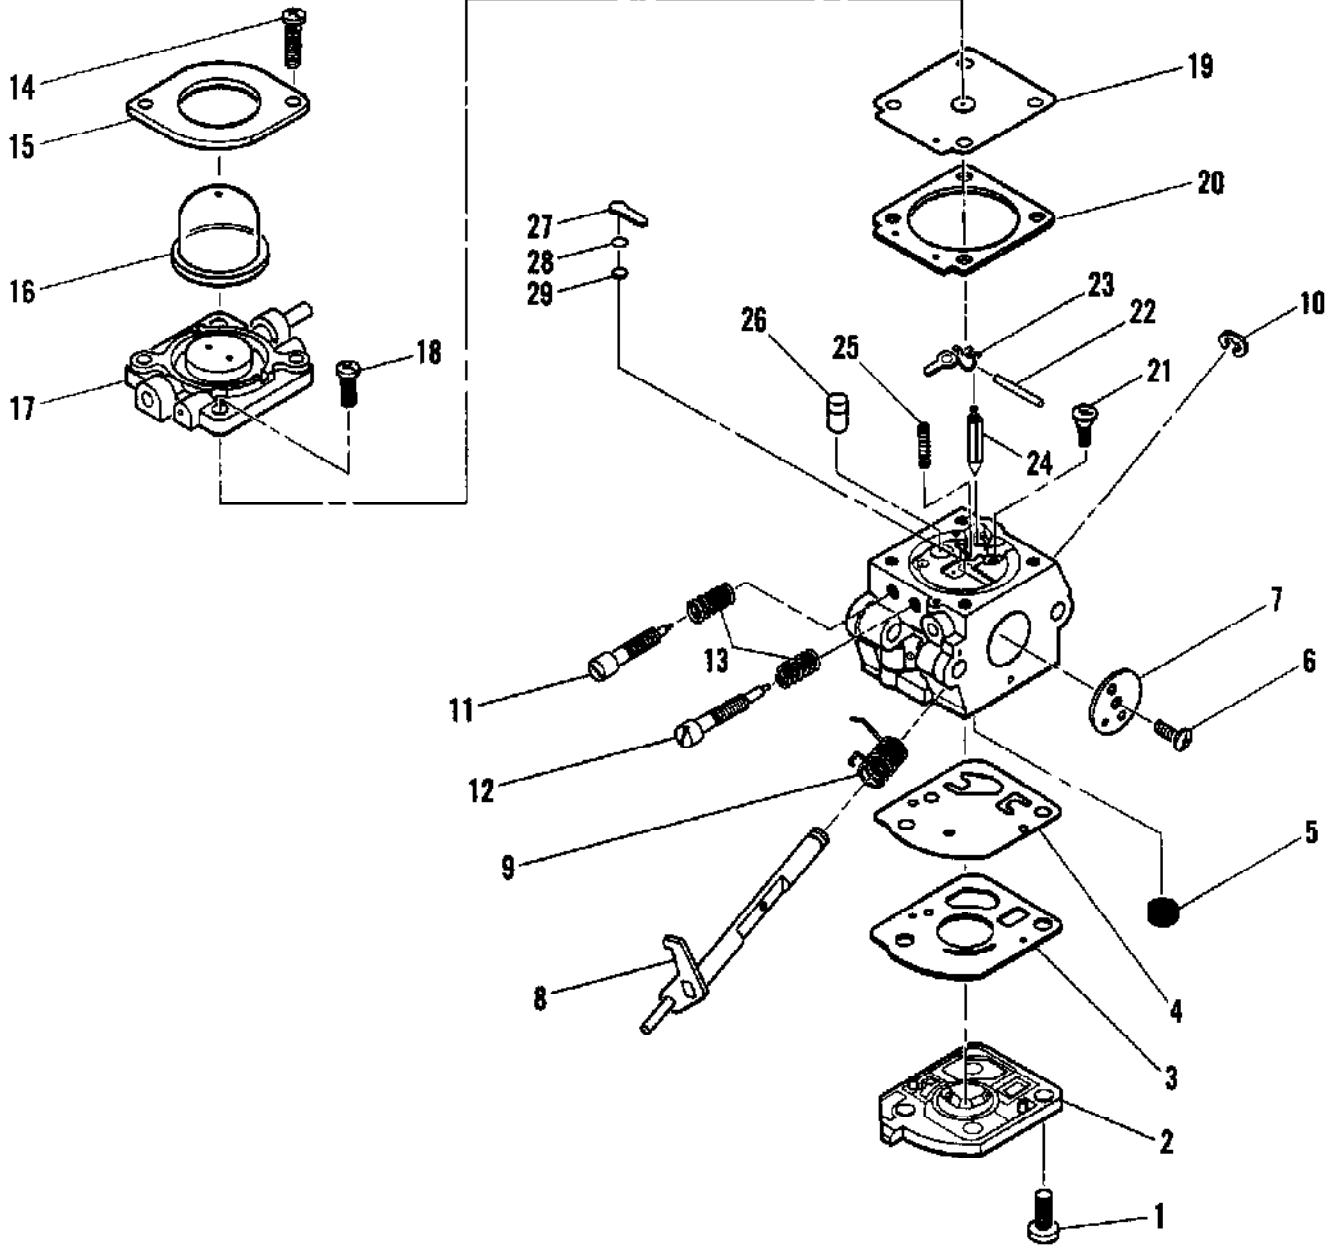

Ref #	Part Number	Qty	Description
1	219179	1	Nozzle, Round
2	219173-01	1	Tube, Blower
3	218841	1	Nozzle, Fishtail
4	218717-02	1	Kit, Blo/Vac
5	218947	4	Screw, OV 10-24 x 1.12 TORX
6	105367	4	Nut 10-24 x 1
7	223800-01	1	Frame Rear
8	223798	1	Tube, Suction
9	223799	1	Tube, Outer
10	218660-02	1	Bag Assembly
11	218666	1	Harness
12	218938	1	Hook, Snap
13	224698	1	Adapter
	322962		Nut - Plate

Ref #	Part Number	Qty	Description
1	322916	1	Housing, Inner impeller
2	216022	4	Screw, PN M4 x 23.4 TORX
3	218655	1	Disc, Drive
4	218518	1	Impeller
5	218656	1	Washer
6	213169	1	Nut, Hx Flange M8
7	218644	5	Screw, TR 10-14 x .75 TOR
8	219180	1	Housing Assembly, Outer
	300175	1	Housing Assembly, Outer
9	216389	1	Screw, Hx 8-32 x .50
10	218643	1	Screw, TR 8-16 x .50 TORX
11	218538	1	Pin, Cover
12	218539	1	Spring, Cover
13	218939	1	Cover, Inlet
14	218852	1	Decal, Warning Inlet
	46704-56	1	Decal, Warning Inlet
15	218797	1	Decal, Warning
	46704-55	1	Decal, Warning
16	223241	1	Switch, Momentary
17	219189	1	Trigger
18	218667	2	Link, Harness
19	219954	1	Screw, 8-18 x .75 T/B TRHD TX
20	218644	5	Screw, TR 10-14 x .75 TORX
21	219946	1	Shroud, Engine
22	219174	1	Adapter, Tube
23	219172	1	Clamp, Hose
24	217937	4	Screw, TR 10-24 x 1 TORX
25	322962	2	Plate-Nut
26	223800-01	1	Frame, Rear
27	219187	1	Spring, Throttle Lock
28	219188	1	Activator, Throttle Lock