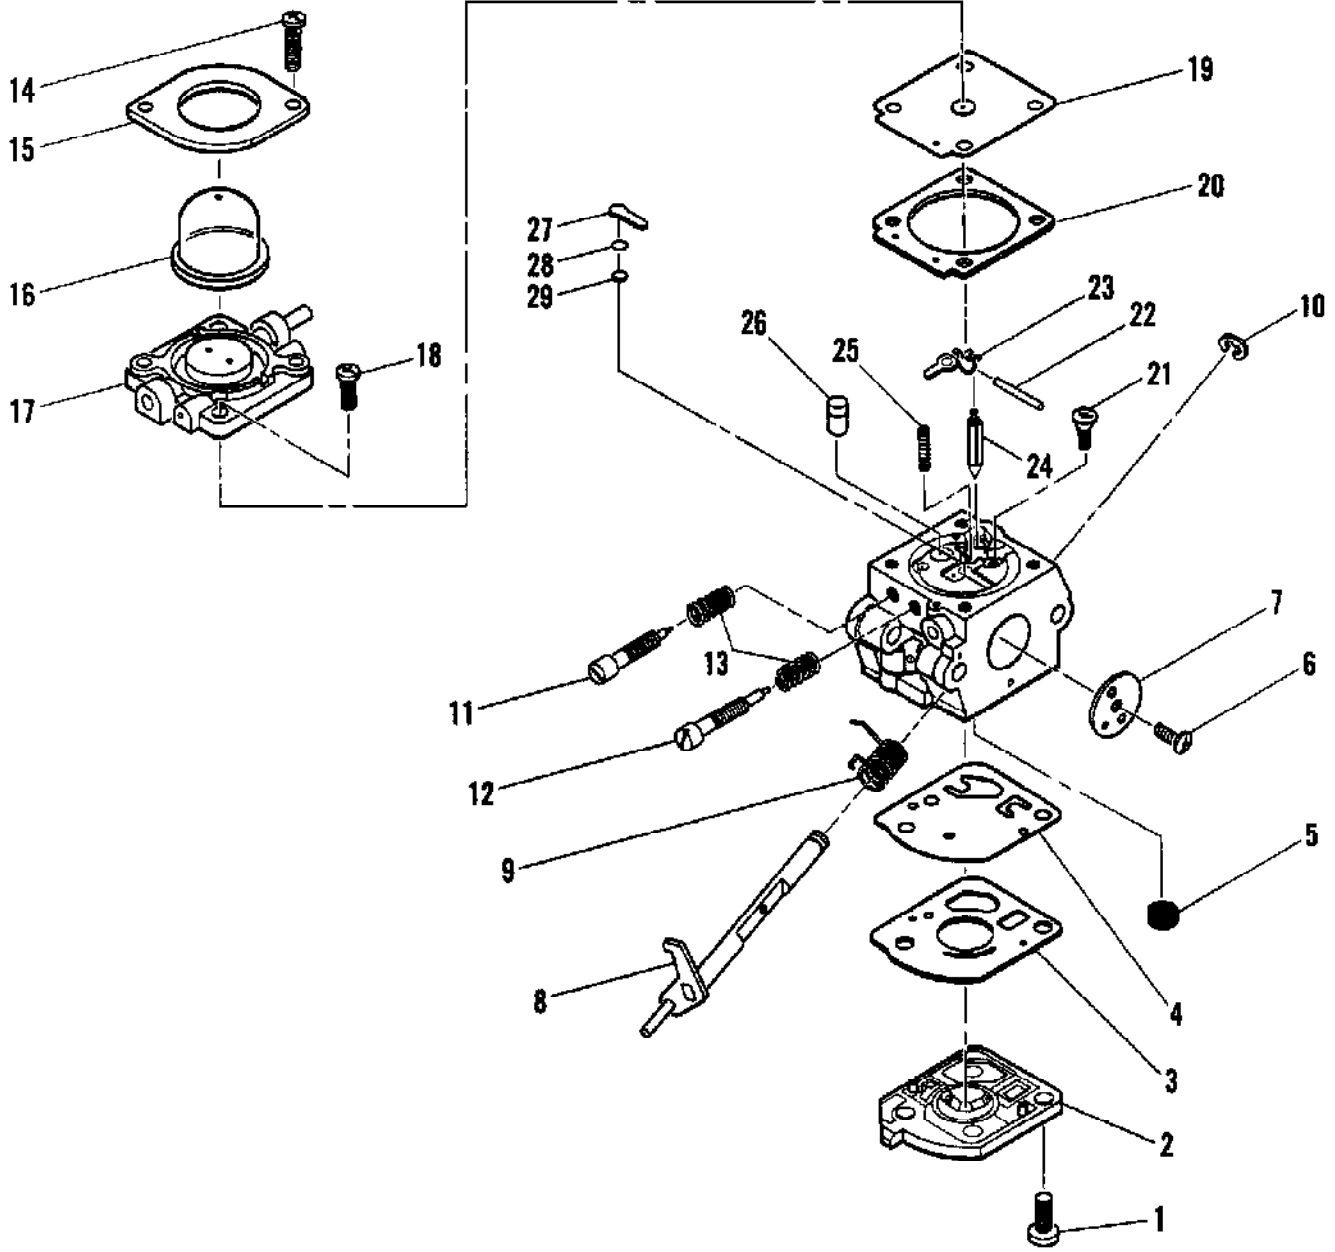

Ref #	Part Number	Qty	Description
1	219179	1	Nozzle, Round
2	219173-01	1	Tube, Blower
3	218841	1	Nozzle, Fishtail
4	218717-02	1	Kit, Blo/Vac
5	218947	4	Screw, OV 10-24 x 1.12 TORX
6	105367	4	Nut 10-24 x 1
7	223800-01	1	Frame Rear
8	223798	1	Tube, Suction
9	223799	1	Tube, Outer
10	218660-02	1	Bag Assembly
11	218666	1	Harness
12	218938	1	Hook, Snap
13	224698	1	Adapter
	322962		Nut - Plate

Ref #	Part Number	Qty	Description
1	322916	1	Housing, Inner impeller
2	216022	4	Screw, PN M4 x 23.4 TORX
3	218655	1	Disc, Drive
4	218518	1	Impeller
5	218656	1	Washer
6	213169	1	Nut, Hx Flange M8
7	218644	5	Screw, TR 10-14 x .75 TOR
8	219180	1	Housing Assembly, Outer
	300175	1	Housing Assembly, Outer
9	216389	1	Screw, Hx 8-32 x .50
10	218643	1	Screw, TR 8-16 x .50 TORX
11	218538	1	Pin, Cover
12	218539	1	Spring, Cover
13	218939	1	Cover, Inlet
14	218852	1	Decal, Warning Inlet
	46704-56	1	Decal, Warning Inlet
15	218797	1	Decal, Warning
	46704-55	1	Decal, Warning
16	223241	1	Switch, Momentary
17	219189	1	Trigger
18	218667	2	Link, Harness
19	219954	1	Screw, 8-18 x .75 T/B TRHD TX
20	218644	5	Screw, TR 10-14 x .75 TORX
21	219946	1	Shroud, Engine
22	219174	1	Adapter, Tube
23	219172	1	Clamp, Hose
24	217937	4	Screw, TR 10-24 x 1 TORX
25	322962	2	Plate-Nut
26	223800-01	1	Frame, Rear
27	219187	1	Spring, Throttle Lock
28	219188	1	Activator, Throttle Lock