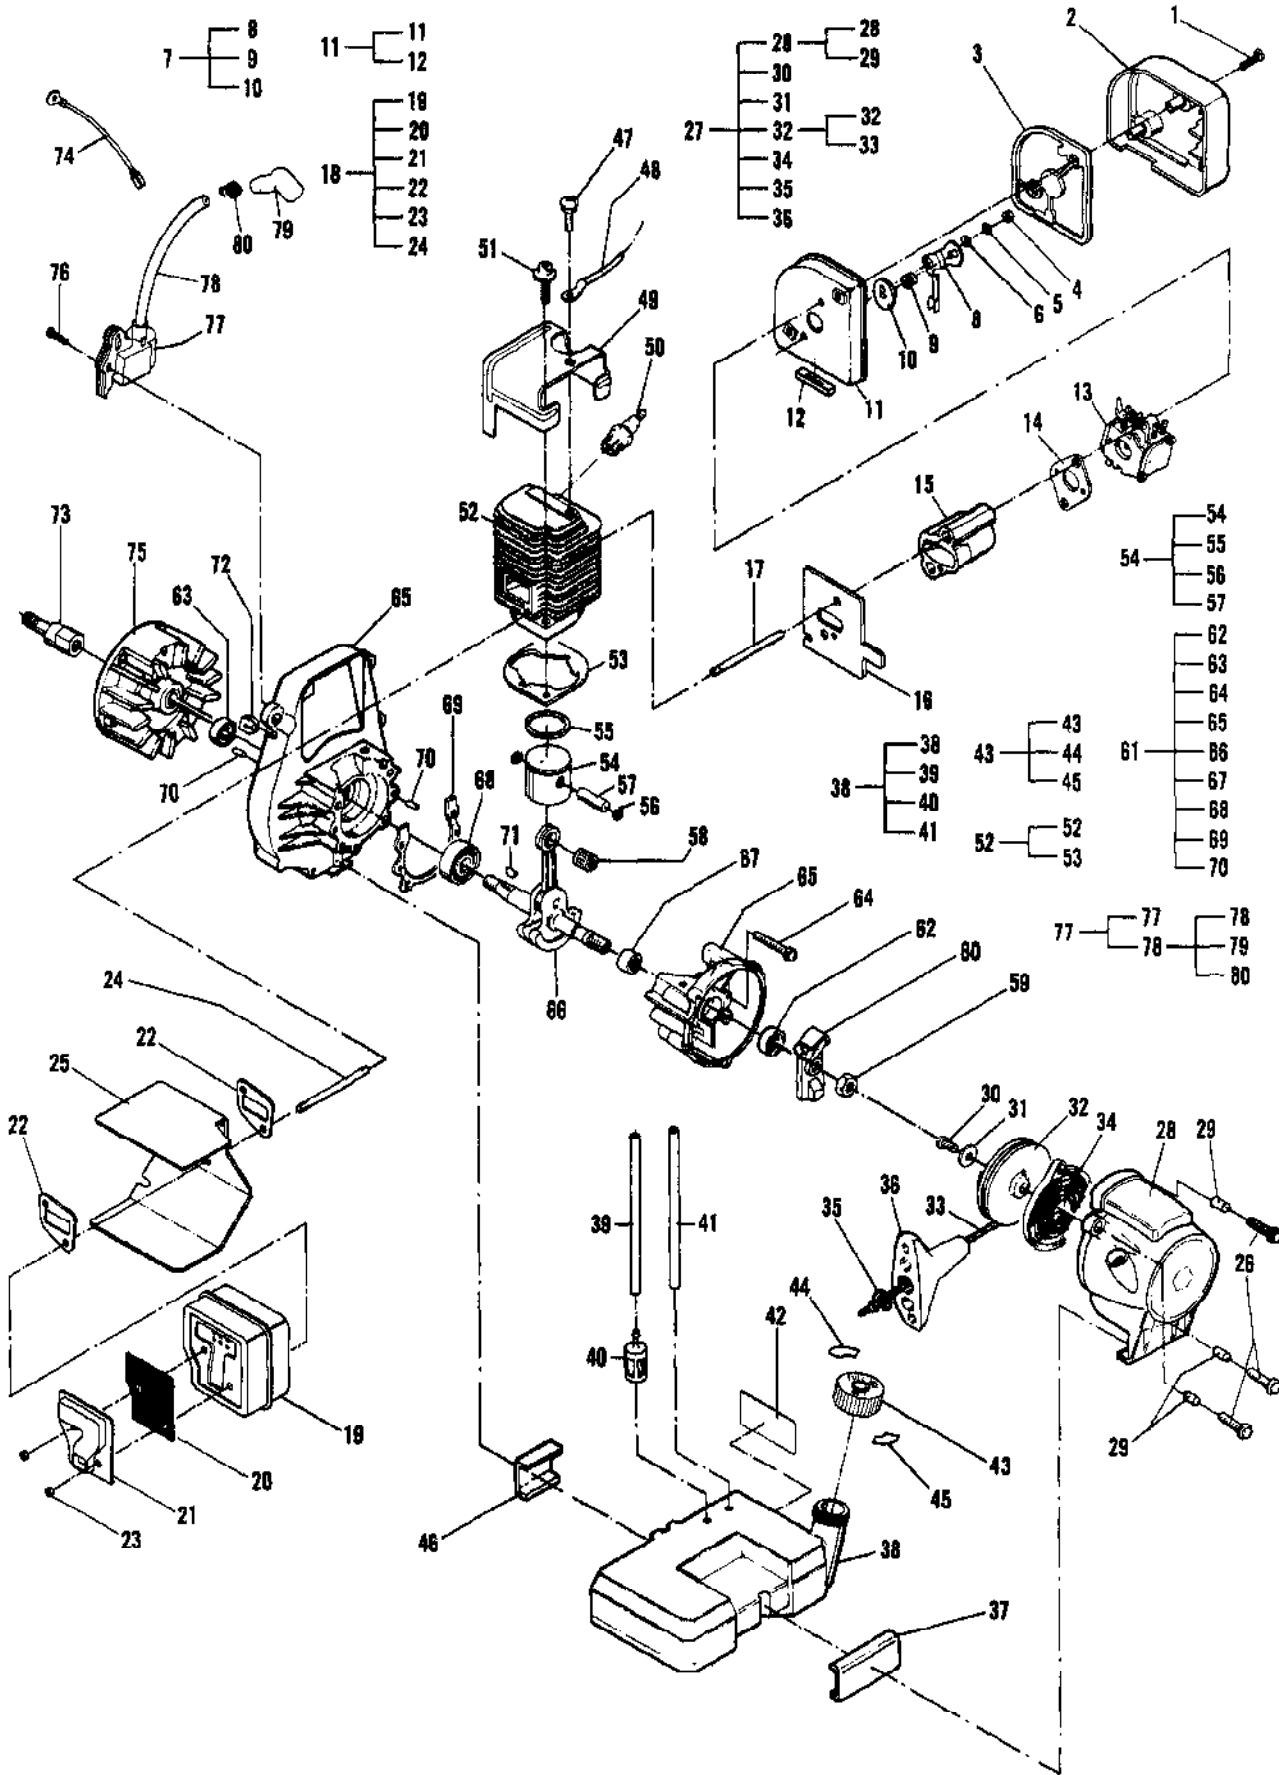

Ref #	Part Number	Qty	Description
1	217669	2	Screw, Pan M4 x 25 TORX S
2	215988	1	Cover, Air Cleaner
3	217376	1	Air Filter Assembly
4	216585	2	Nut, Lock M5
5	216591	1	Washer
6	215993	1	Spacer
7	223730	1	Kit, Choke Assembly
8		1	Shutter, Choke Lever Not available separately.
9	219016	1	Spring, Shutter
10		1	Plate, Choke Shutter Not available separately.
11	216108	1	Air Box/Grommet Assembly
12	215992	1	Grommet, Choke
13			Carburetor Assembly
14	224148	1	Gasket, Carburetor
15	223985	1	Insulator
16	224149	1	Shield, Insulator
17	222481	2	Stud
18	300631	1	Kit, Muffler, Universal
19	322011	1	Muffler Assembly, Universal
20	322018	1	Screen, Spark Arrester
21	322019	1	Plate, Deflector
22	215515	2	Gasket, Muffler
23	235642	2	Nut, M5
24	222480	2	Stud, Muffler
25	218652-01	1	Shield, Muffler, Universal
26	216022	3	Screw, PN M4 x 23.4 TORX
27	219590	1	Starter Assembly
	300173	1	Starter Housing Assembly
28	223331	1	Housing / Starter Assembly
	300174	1	Housing, Starter Assembly
29	219585	3	Spacer, Starter Housing
30	222800	1	Screw, 8-18 x 1.12 1/8 PN HD
31	216590	1	Washer, Flat M4
32	301252	1	Kit, Drum/Rope Assembly
33	216093	1	Rope, Starter 36"
34	300474	1	Spring, Starter Rewind
35	218941	1	Washer, Nylon
36	216792	1	Handle, Starter
37	217382	1	Cushion, Fuel Tank
38	219901	1	Tank Assembly
39	219899	1	Hose, Fuel inlet
40	216985	1	Pickup, Fuel
41	219897	1	Hose, Fuel Return
42	217383	1	Decal, 40:1
43	300700	1	Kit, Fuel Cap/Decal
44	211242	1	Decal (OPEN SLOWLY)
45	322250	1	Decal, Fuel Cap
46	217390	1	Cushion, Fuel Tank
47	213178	1	Screw, PN M5 x 8.5 SEMS T
48	218649	1	Terminal Assembly
49	218586	1	Cover, Cylinder
50	62345	1	Spark Plug DJ8J
	92879	1	Spark Plug RDJ8J
51	217320	2	Screw, PN M6 x 18 TORX SE
52	224448	1	Kit, Cylinder