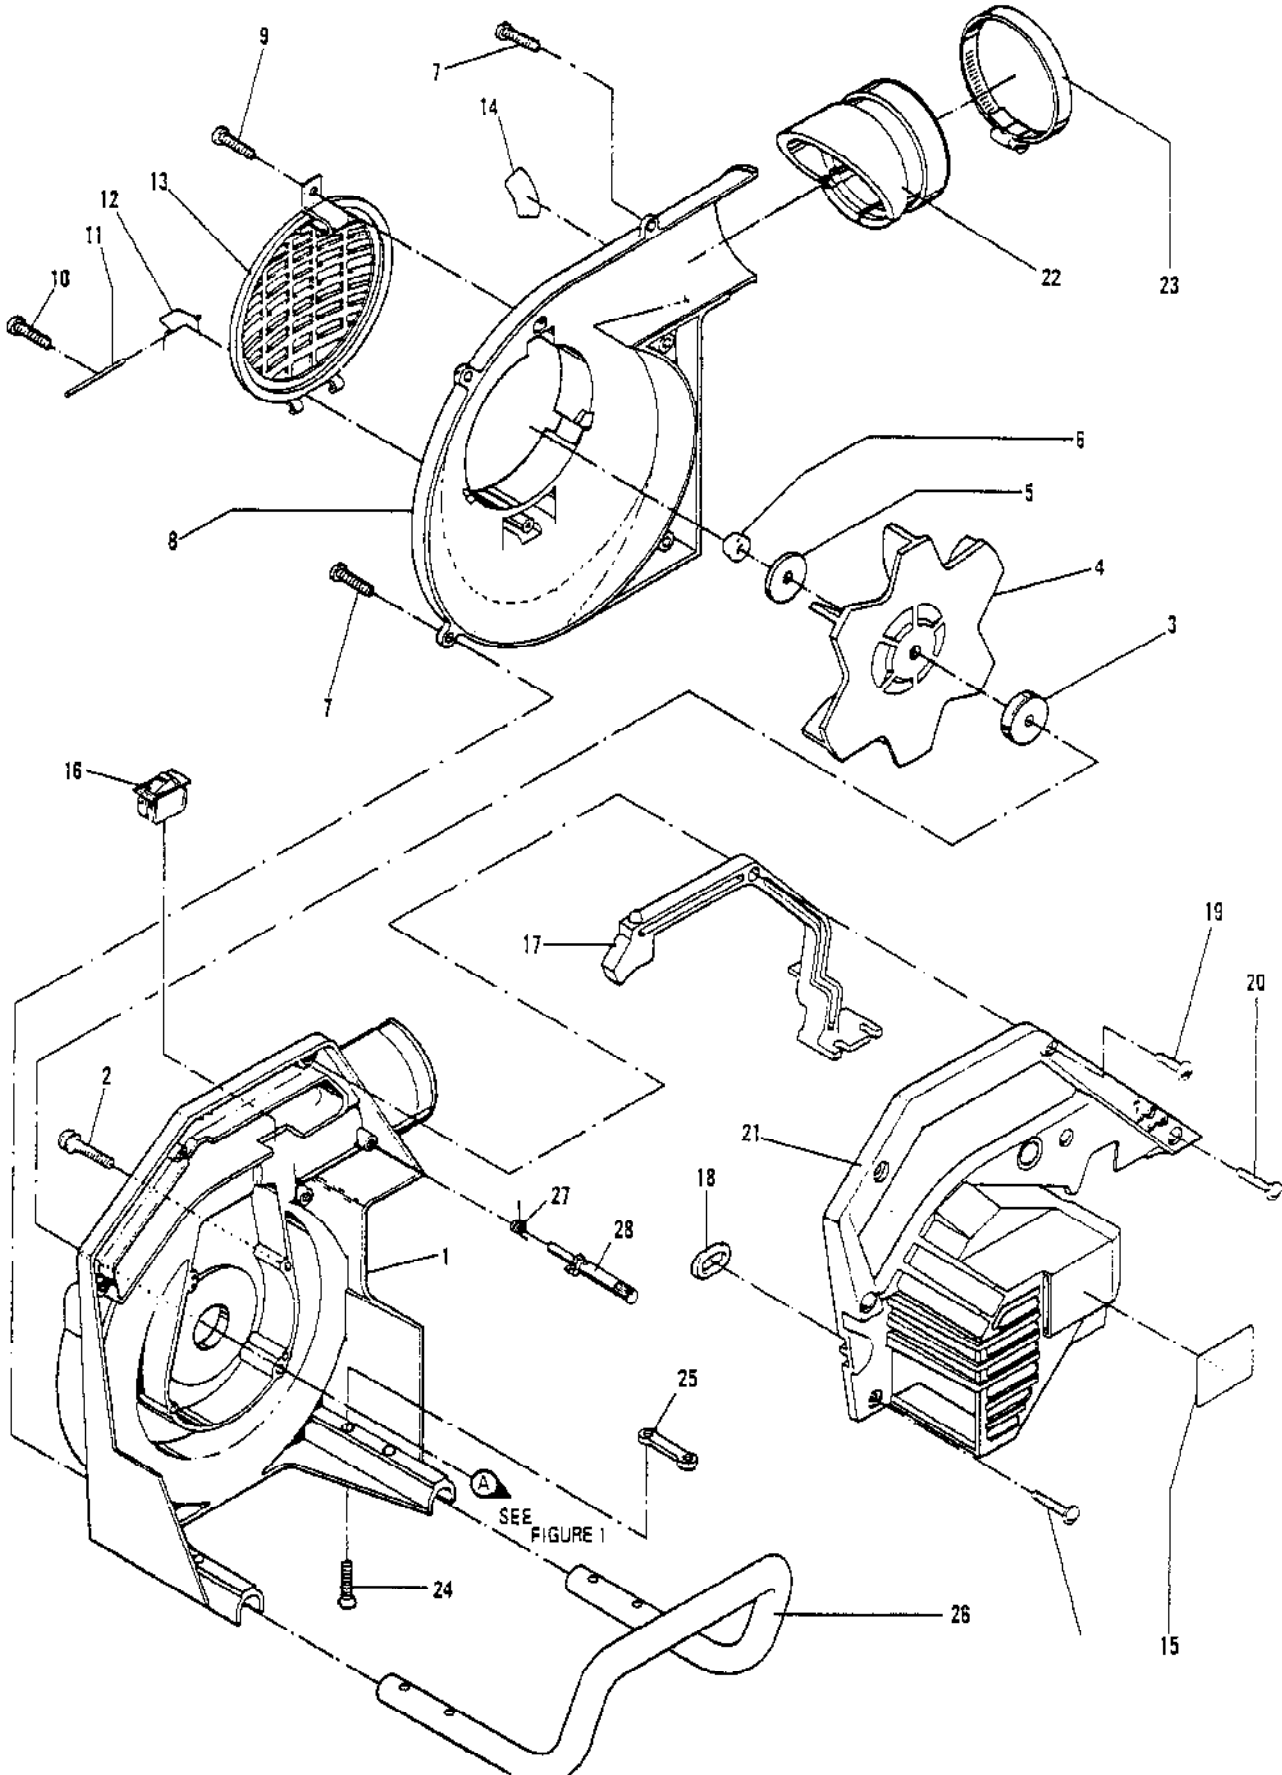

Ref #	Part Number	Qty	Description
1	219947	1	Housing - Inner Impeller
2	216022	4	Screw - M4 x 23.4 Torx
3	218655	1	Disc - Drive
4	218518	1	Impeller
5	218656	1	Washer - impeller
6	213169	1	Nut - Hx Flange M8
7	218644	5	Screw - 10-14 x .75 Torx
8	219178	1	Housing - Outer impeller
9	216389	1	Screw Hex 8-32 x .5
10	218643	1	Screw - 8-16 x .50 Torx
11	218538	1	Pin - Cover
12	218539	1	Spring - Cover
13	218939	1	Cover - Inlet
14	218852	1	Decal - Warning Inlet
15	218797	1	Decal - Warning
16	223241	1	Switch Momentary
17	219189	1	Trigger
18	218667	2	Link - Harness
19	219954	1	Screw 8-18 x .75 Type B
20	218644	5	Screw 10-14 x .75
21	219946	1	Shroud - Engine
22	219174	1	Adapter - Tube
23	219172	1	Clamp - Hose
24	218947	4	Screw - 10-24 x 1.12
25	218117	2	Plate - Nut
26	223800	1	Frame - Rear
27	219187	1	Spring - Throttle Lock
28	219188	1	Activator - Throttle Lock
	218717-01		Kit - Vacuum