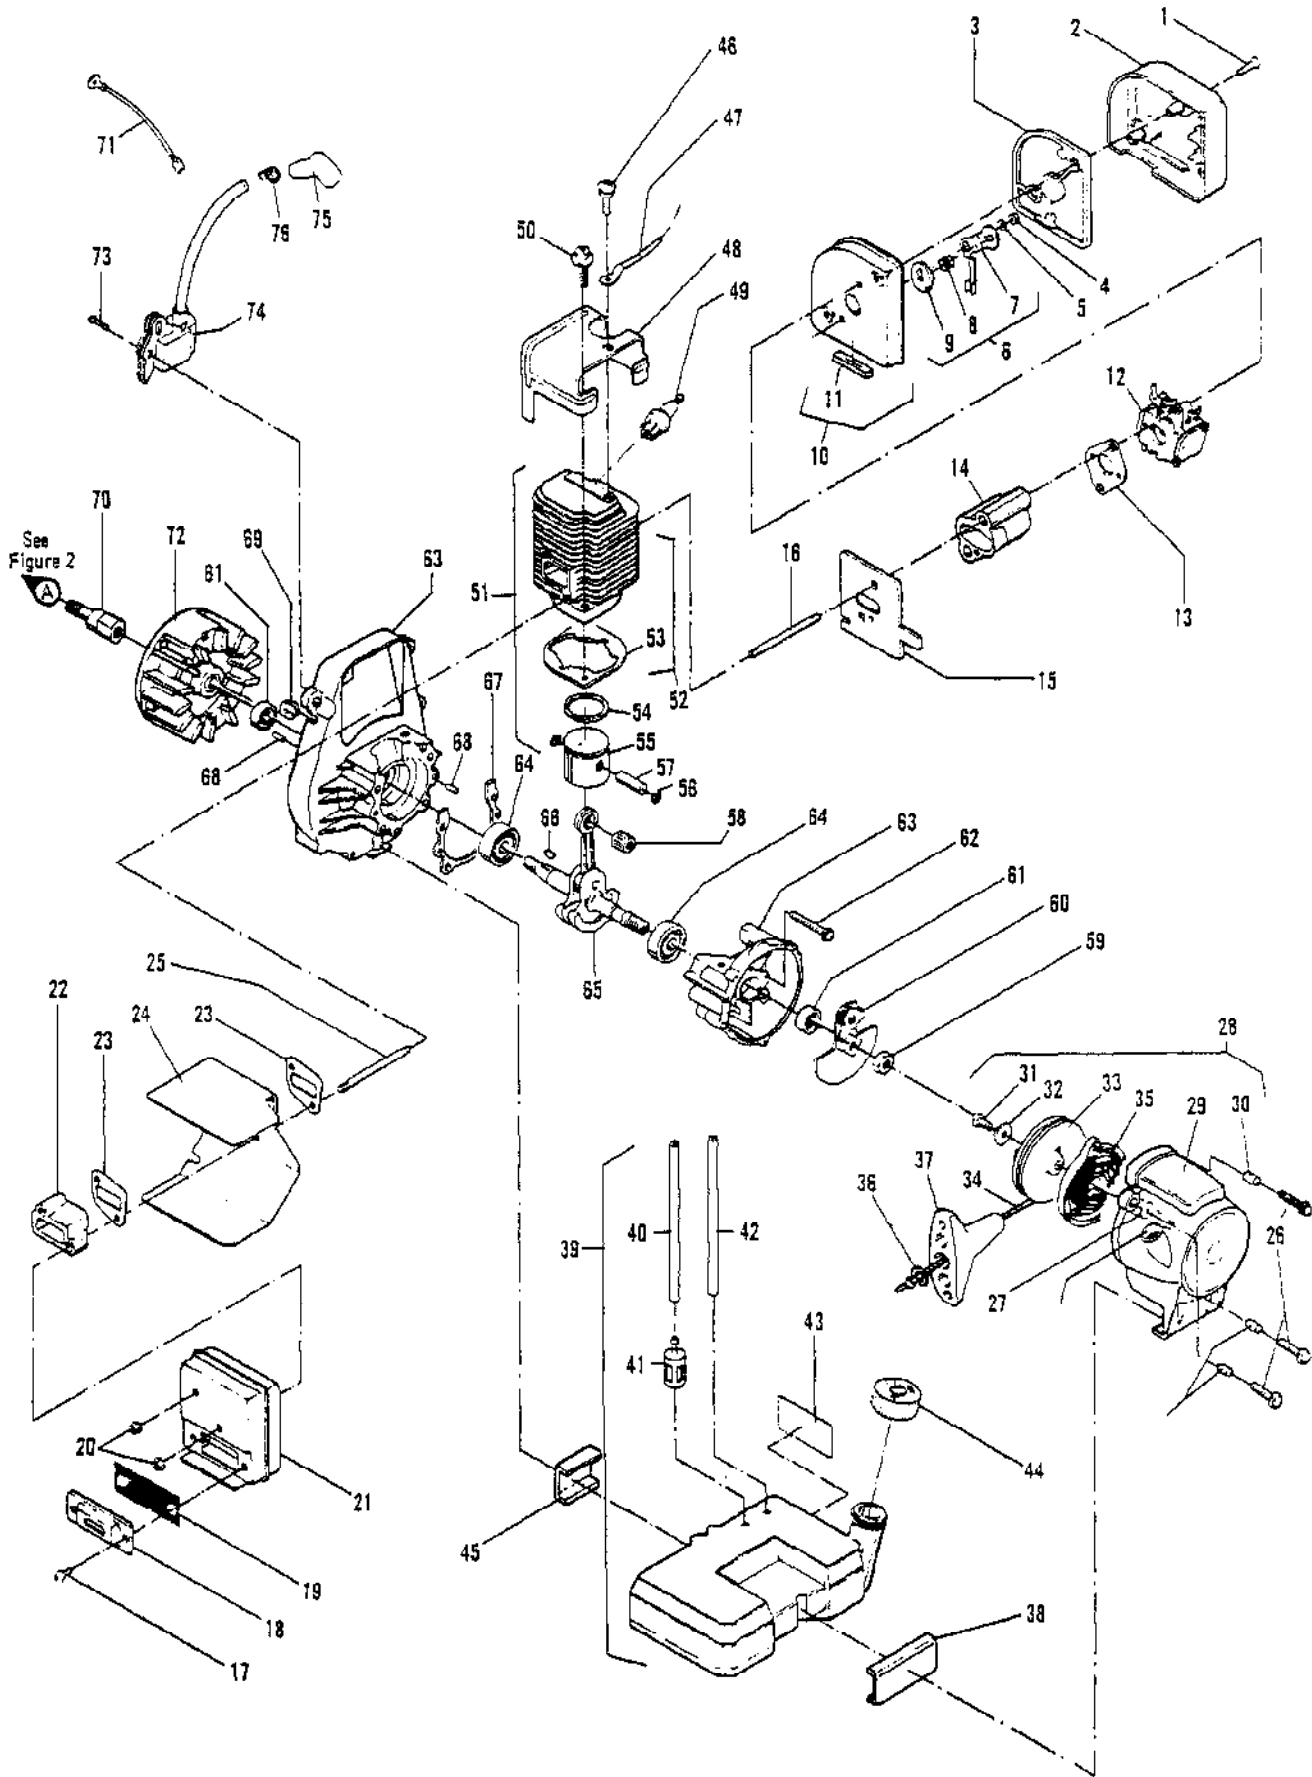

Ref #	Part Number	Qty	Description
1	217669	2	Screw - M4 x 25 Torx
2	215988	1	Cover - Air Cleaner
3	217376	1	Filter Assembly - Air
4	222247	2	Nut - Stud
5	215993	1	Spacer
6	223730	1	Kit, Choke Assy
7		1	Shutter, Choke Lever Not available separately.
8	219016	1	Shutter Spring
9		1	Shutter Not available separately.
10	216108	1	Air Box/Grommet Asy.
11	215992	1	Grommet - Choke
12		1	Carburetor Assembly See "Carburetor Assembly" illustration and parts list.
13	218933	1	Gasket - Spacer
14	219171	1	Insulator - Carburetor
15	218918	1	Gasket/Shield insulator
16	222481	2	Stud - Muffler
17	216025	2	Screw - M4 x 8 Torx Sems
18	218553	1	Outlet - Muffler
19	215516	1	Screen - Spark Arrestor
20	222247	2	Nut - Stud
21	218651	1	Muffler Assembly
22	218632	1	Spacer - Muffler
23	218920	2	Gasket - Muffler
24	218652	1	Shield - Muffler
25	222481	2	Stud - Muffler
26	216022	3	Screw - M4 x 23.4 Torx
27	217672	3	Washer - M4 Flat
28	219590	1	Starter Assembly
29	223331	1	Housing - Starter Asy.
30	219585	3	Spacer - Housing Starter
31	215874	1	Screw - M4 x 9.5 Torx
32	216590	1	Washer - M4 Flat
33	216092	1	Drum/Rope Assembly
34	216093	1	Rope - Starter 36"
35	217482	1	Spring - Starter
36	218941	1	Washer - Nylon
37	216792	1	Handle - Starter
38	217382	1	Cushion - Fuel Tank/Starter
39	219901	1	Fuel Tank Assembly
40	219899	1	Hose - Fuel Inlet
41	216985	1	Pickup - Fuel
42	219897	1	Hose - Fuel Return
43	217383	1	Decal - 40:1
44	222347-01	1	Cap - Fuel
45	217390	1	Cushion - Fuel Tank/C'Case
46	213178	1	Screw - M5 x 8.5 Sems
47	218649	1	Terminal Assembly - Ground Factory stocked. Slow moving part.
48	218586	1	Cover - Cylinder
49	62345	1	Plug - Spark
50	217320	2	Screw - M6 x 18 Torx
51	222594	1	Cylinder/Piston Kit
52	219084	1	Kit Cyl(Plated)/Gasket