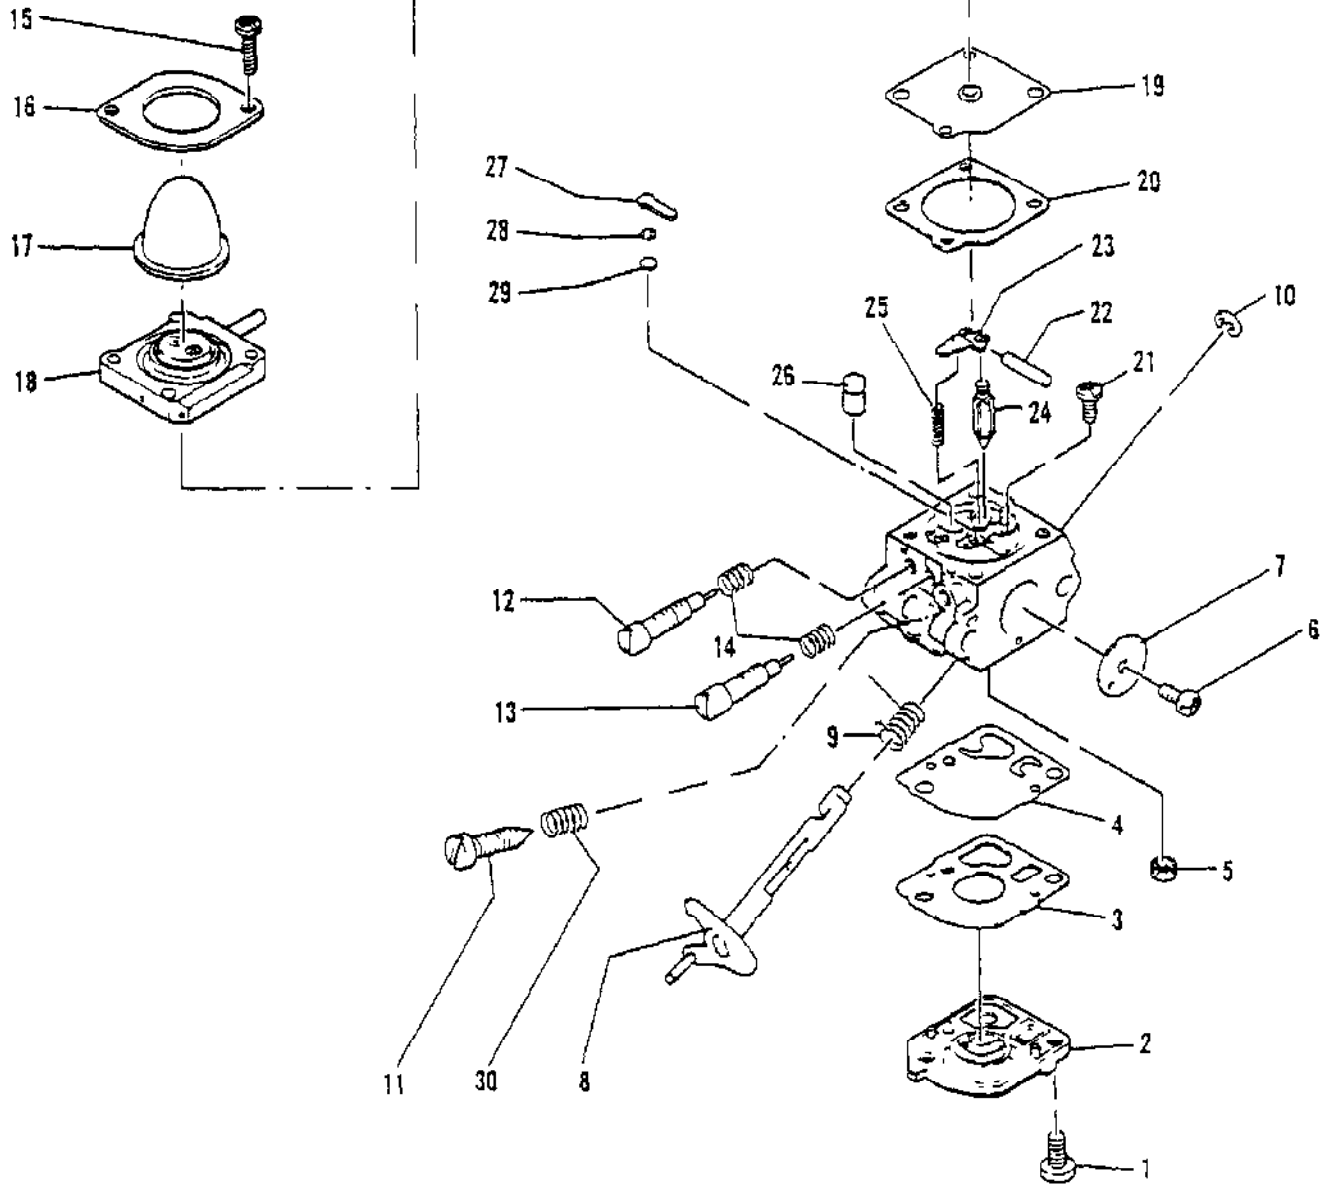

Ref #	Part Number	Qty	Description
	222937	1	Carburetor - Zama M21
1		2	Screw - Pump Cover Not available separately.
2		1	Cover - Pump Not available separately.
3		1	Gasket - Pump Not available separately.
4		1	Diaphragm - Pump Not available separately.
5		1	Strainer Not available separately.
6		1	Screw Throttle Valve Not available separately.
7		1	Valve - Throttle Not available separately.
8		1	Shaft Asy - Throttle Not available separately.
9		1	Spring - Throttle Return Not available separately.
10		1	"E" Ring - Throttle Shaft Not available separately.
11		1	Screw - Throttle Adjust. Not available separately.
12		1	Screw - High Speed Not available separately.
13		1	Screw - Low Speed Not available separately.
14		2	Spring - Adjuster Screw Not available separately.
15		2	Screw - Metering Cover Not available separately.
16		1	Retainer - Primer Not available separately.
17	223756	1	Primer Bulb
18		1	Base Asy - Primer Not available separately.
19		1	Diaphragm Asy - Metering Not available separately.
20		1	Gasket - Metering Chamber Not available separately.
21		1	Screw - Pin Retaining Not available separately.
22		1	Pin - Metering Lever Not available separately.
23		1	Lever - Metering Not available separately.
24		1	Valve - Inlet Needle Not available separately.
25		1	Spring - Metering Lever Not available separately.
26		1	Nozzle Asy - Check Valve Not available separately.
27		1	Plug - Welch Not available separately.
28		1	Retainer - Check Valve Not available separately.
29		1	Valve - Check Not available separately.
30		1	Spring - Adj. Screw Not available separately.
	224400		Major Repair Kit
	224401		Gasket/Diaphragm Kit