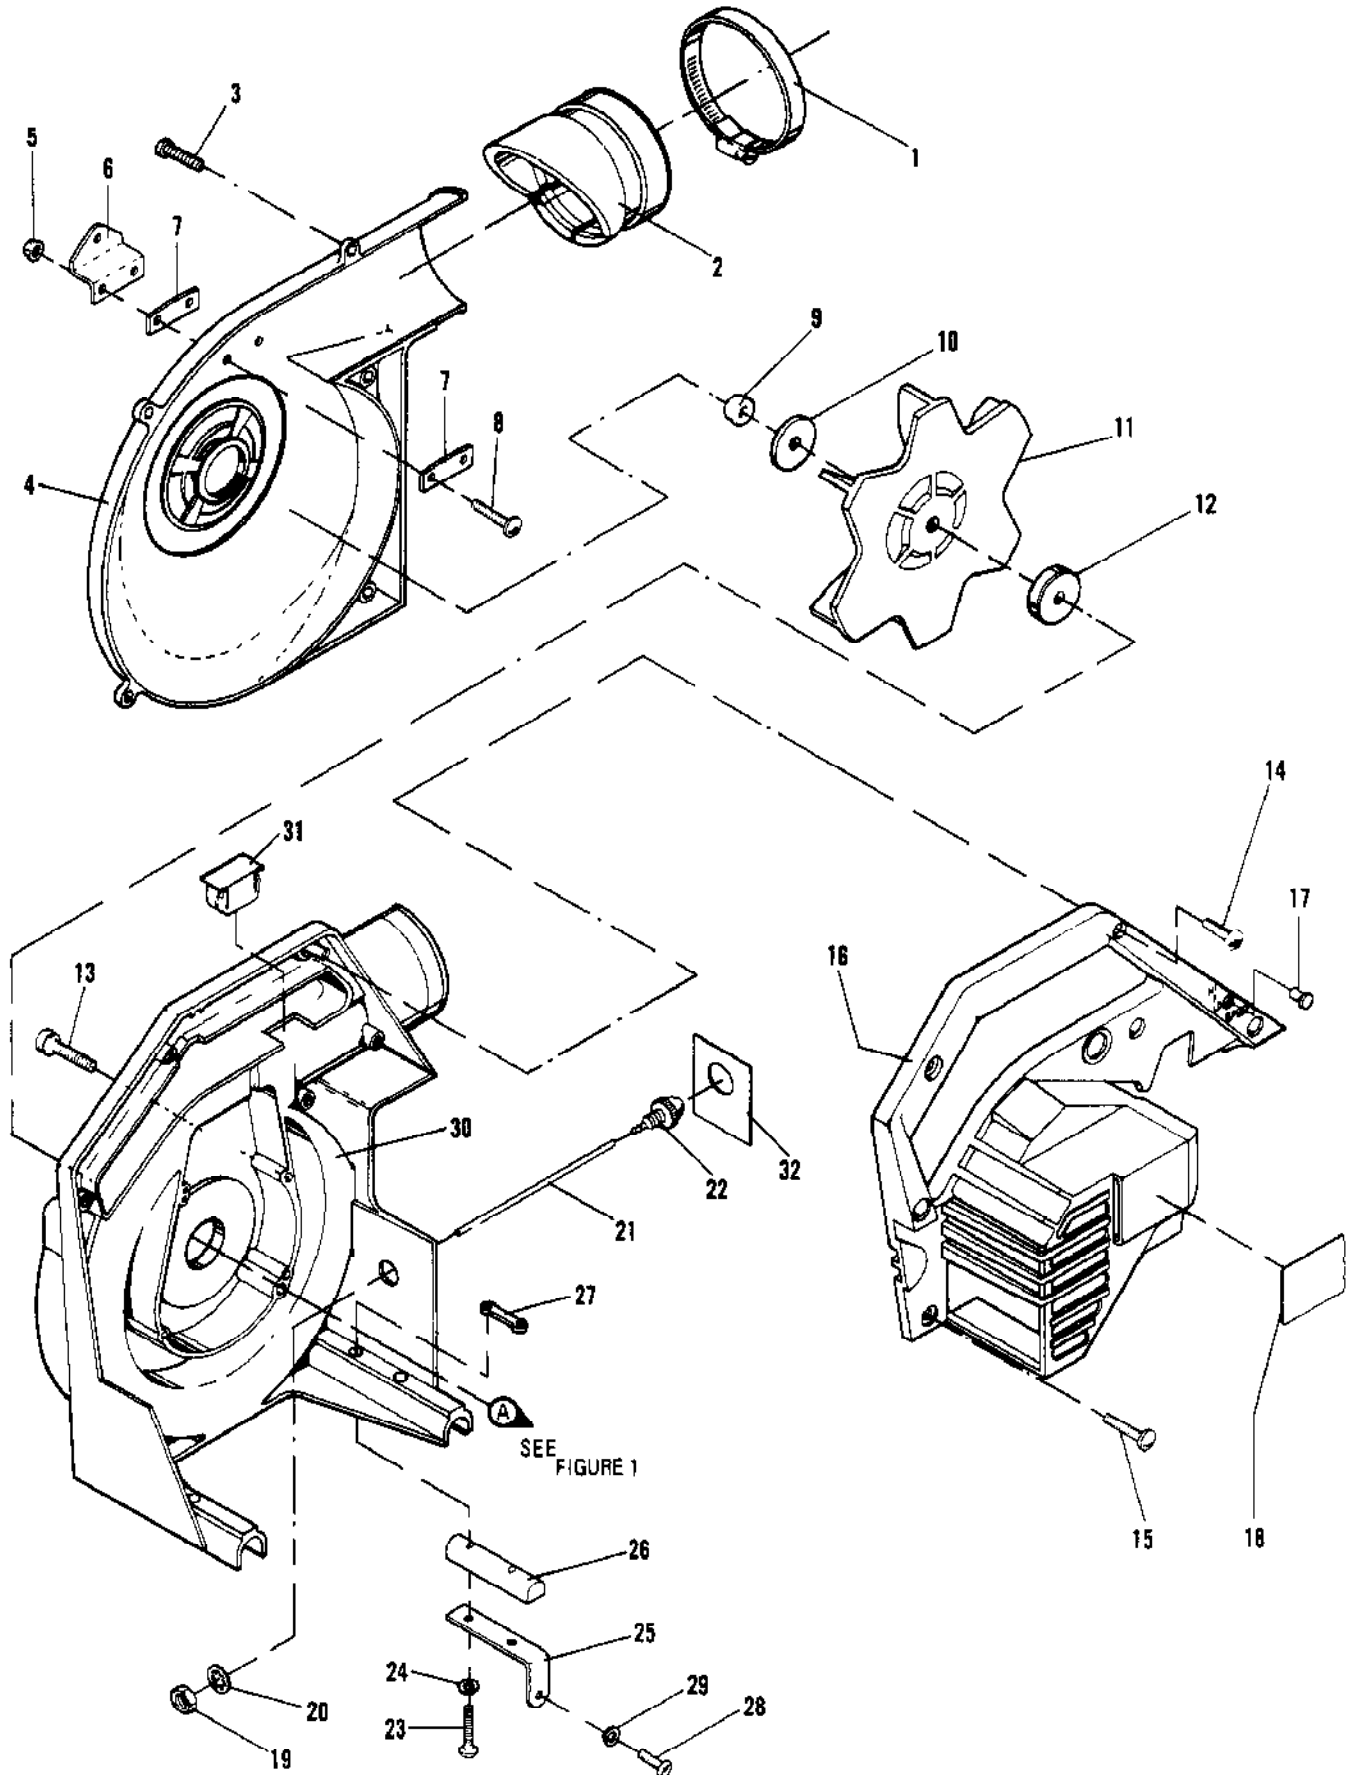

Ref #	Part Number	Qty	Description
1	219172	1	Clamp - Adaptor
2	219174	1	Adaptor Tube
3	218644	5	Screw - 10-14 x .75 Torx (35 - 45 in. lb. torque)
4	219892	1	Housing - Outer
5	216649	2	Nut - Lock 10-24 (25 - 35 in. lb. torque)
6	219834	1	Bracket - Upper
7	219835	2	Plate - Bracket
8	219881	2	Screw - Torx 10-24 x .62 (25 - 35 in. lb. torque)
9	216645	1	Nut - Flange M8 (90 - 100 in.lb. torque)
10	218656	1	Washer - Impeller
11	219207	1	Impeller
12	218655	1	Disc - Drive
13	216022	4	Screw - M4 x 21.4 Torx (40 - 50 in. lb. torque)
14	219954	1	Screw - 8-18 x .75 (35 - 45 in. lb. torque)
15	218644	5	Screw - 10-14 x .75 Torx (35 - 45 in. lb. torque)
16	219946	1	Shroud - Engine
17		1	Plug - Hole Not available separately.
18	219977	1	Decal - Warning
19	219970	1	Nut - Primer (13 - 18 in. lb. torque)
20	219969	1	Washer - Primer
21	219902	1	Hose - Primer
22	219968	1	Body Asy - Primer
23	217937	4	Screw - 10-24 x 1 (25 - 35 in. lb. torque)
24	103174	4	Washer - Lock
25	219837	2	Bracket - Lower
26	219836	2	Spacer
27	218117	2	Plate - Nut
28	219880	2	Screw (20 - 30 in. lb. torque)
29	105043	1	Washer - Lock
30	219896	1	Housing - Inner
31	219903	1	Cover - Switch Hole
32	219980	1	Decal - Primer