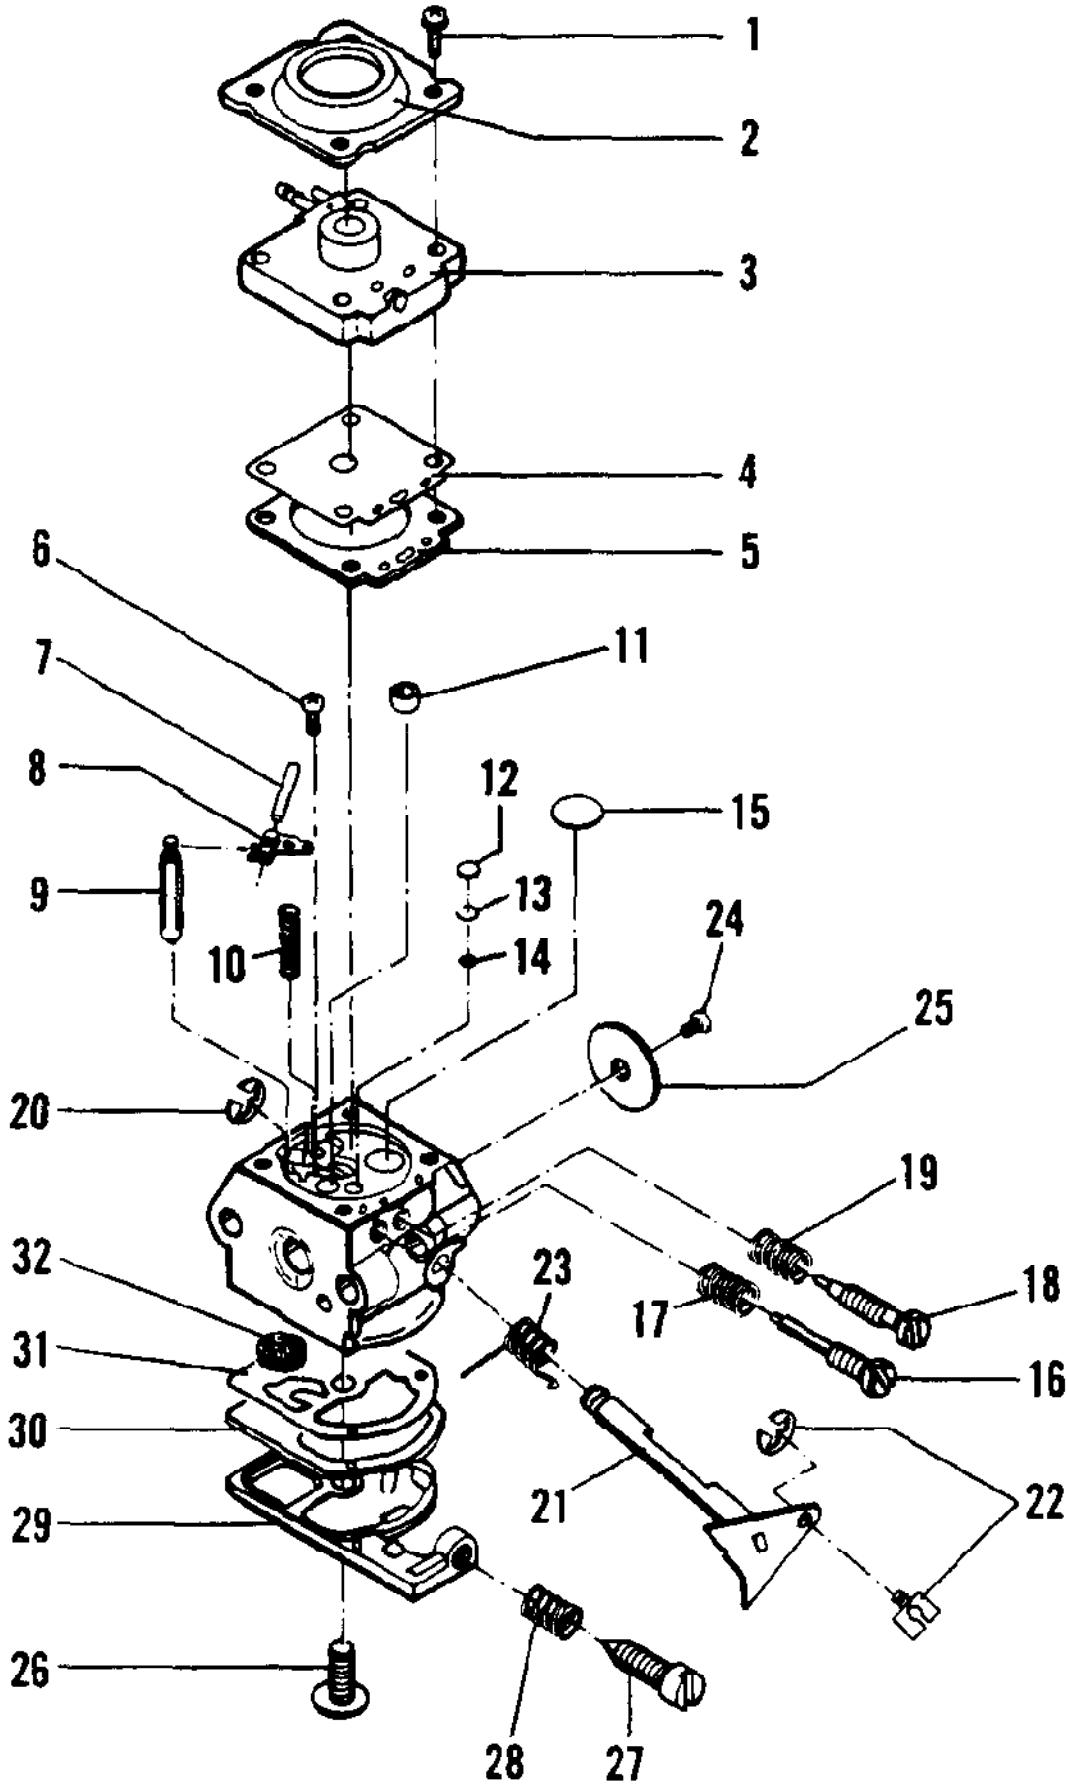

Ref #	Part Number	Qty	Description
1	219883	4	Screw - Plastite (15 - 20 in. lb. torque)
2	236760	1	Clamp - Control Arm
3	219891	1	Spring - Arm
4	219842	1	Mount - Control Arm
5	219898	1	Arm/Throttle - Control
6	218328	2	Plug - Tubing
7	216027	1	Screw - M5 x 28.5 (7 - 11 in. lb. torque)
8	217159	1	Nut - Hex M5
9	215317	1	Housing - Trigger
10	215318	1	Trigger - Throttle
11	110706	1	Screw - 8-18 x 1/2 (11 - 16 in. lb. torque)
12	215320	1	Contact - Switch
13	215319	1	Base - Switch
14	68846	1	Button - Stop Switch
15	215323	1	Guide - Wiring
16	215322	1	Grip - Control Arm
17	216372	1	Harness - Wiring/Cable
18	219889	1	Pin - Roll
19	219840	1	Tubing - Control Arm
20	217403	2	Nut - M6 (18 - 27 in. lb. torque)
21	216596	2	Arm - Throttle
22	219881	4	Screw - 10-24 x 1.69
23	216649	4	Nut - Lock (25 - 35 in. lb. torque)
24	110882	4	Washer - Flat
25	219838	2	Bracket - Antivibration Mount
26	100152	2	Nut - 1/4 x 20 (20 - 30 in. lb. torque)
27	100311	2	Washer - Flat
28	219878	2	Mount - Antivibration
29	219888	6	Rivet - Pad
30	219879	1	Pad - Back Pack
31	219882	1	Screw - 1 1/4 x 20 Torx (20 - 30 in. lb. torque)
32	105043	1	Washer - Lock
33	100311	1	Washer - Flat
34	219878	1	Mount - Antivibration
35	216649	1	Nut - Lock (25 - 35 in. lb. torque)
36	110882	1	Washer - Flat
37	219881	1	Screw - 10-24 x .625 (25 - 35 in. lb. torque)
38	219843	1	Hanger - Strap
39	222207	2	Strap - Shoulder (Mc Culloch)
	222208	2	Strap - Shoulder (Eager Beaver)
40	219597	1	Frame - Back Pack
41	218841	1	Nozzle - Fishtail
42	219841	2	Tube - Straight (Male Thread)
43	219173-01	1	Tube - Straight (Female Thread)
44	219833	1	Tube - Convoluted
45	219832	1	Tube - Elbow 90
46	219172	2	Clamp - Tube