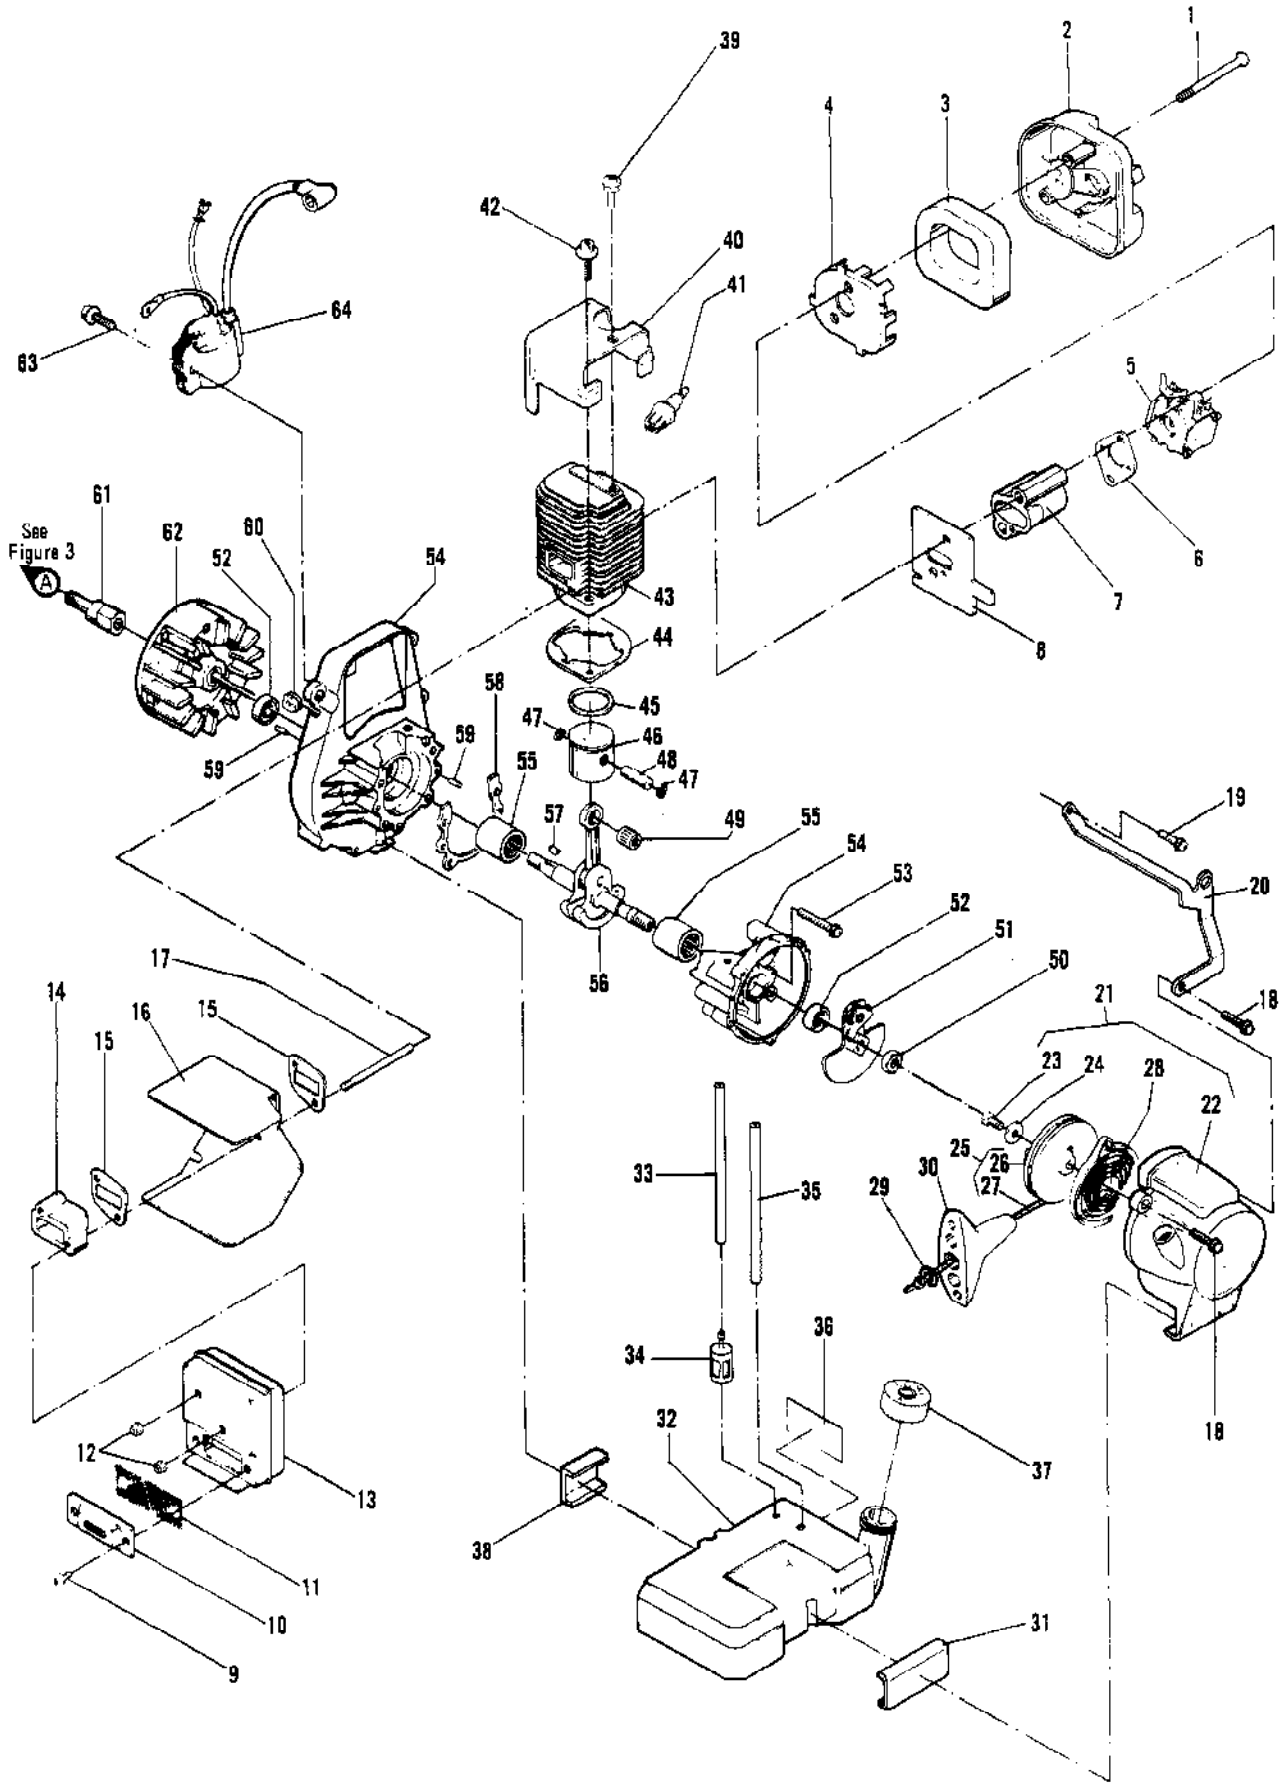

Ref #	Part Number	Qty	Description
1	219246	2	Screw - M5 x 84.5 (18 - 26 in. lb. torque)
2	219098	1	Cover Asy - Choke
3	219145	1	Filter - Air
4	219144	1	Box - Air
5		1	Carburetor Assembly See "Carburetor Assembly" illustration and parts list.
6	218919	1	Gasket - Carburetor
7	219171	1	Insulator - Carburetor
8	218918	1	Gasket/Shield - Insulator
9	216025	2	Screw - M4 x 8 Torx (13 - 17 in. lb. torque)
10	218553	1	Outlet - Muffler
11	215516	1	Screen - Spark Arrestor
12	217275	2	Nut - Flange M-5 (32 - 51 in. lb. torque)
13	218651	1	Muffler Asy
14	218632	1	Spacer - Muffler
15	218920	2	Gasket - Muffler
16	218652	1	Shield - Muffler
17	218631	2	Stud - M5 x 79 (40 - 51 in. lb. torque)
18	216022	3	Screw - M4 x 23.4 (13 - 16 in. lb. torque)
19	213177	1	Screw - M4 x 18.5 Torx (12 - 16 in. lb. torque)
20	219884	1	Bracket - Cable
21	219590	1	Starter Asy
22	219588	1	Housing - Starter
23	215874	1	Screw - M4 x 9.5 Torx (17 - 22 in. lb. torque)
24	216590	1	Washer - M4 Flat
25	216092	1	Drum/Rope Asy
26	215770	1	Drum - Starter
27	216093	1	Rope - Starter
28	217482	1	Spring - Starter
29	218941	1	Washer - Nylon
30	216792	1	Handle - Starter
31	217382	1	Cushion - Fuel Tank
32	219901	1	Fuel Tank/Hose Asy
33	219899	1	Hose - Fuel
34	216985	1	Pickup - Fuel
35	219897	1	Hose - Fuel Return
36	217383	1	Decal - 40:1
37	216346	1	Cap - Fuel
38	217390	1	Cushion - Fuel Tank
39	213178	1	Screw - M5 x 8.5 Torx (15 - 25 in. lb. torque)
40	218586	1	Cover - Cylinder
41	62345	1	Spark Plug (109 - 135 in. lb. torque)
42	217320	2	Screw - M6 x 18 Torx (72 - 83 in. lb. torque)
43	219084	1	Cylinder/Gasket Kit
44	215542	1	Gasket
45	217475	1	Ring - Piston
46	218264	1	Piston
47	111026	2	Ring - Snap
48	218275	1	Pin - Wrist
49	110984	1	Bearing - Needle
50	216583	1	Nut - M8 (156 - 171 in. lb. torque)
51	215525	1	Ratchet Asy (Hand Tighten Only)
52	83859	2	Seal - Oil
53	213179	4	Screw - M5 x 28.5 (32 - 42 in. lb. torque)
54	218185	1	Crankcase Asy