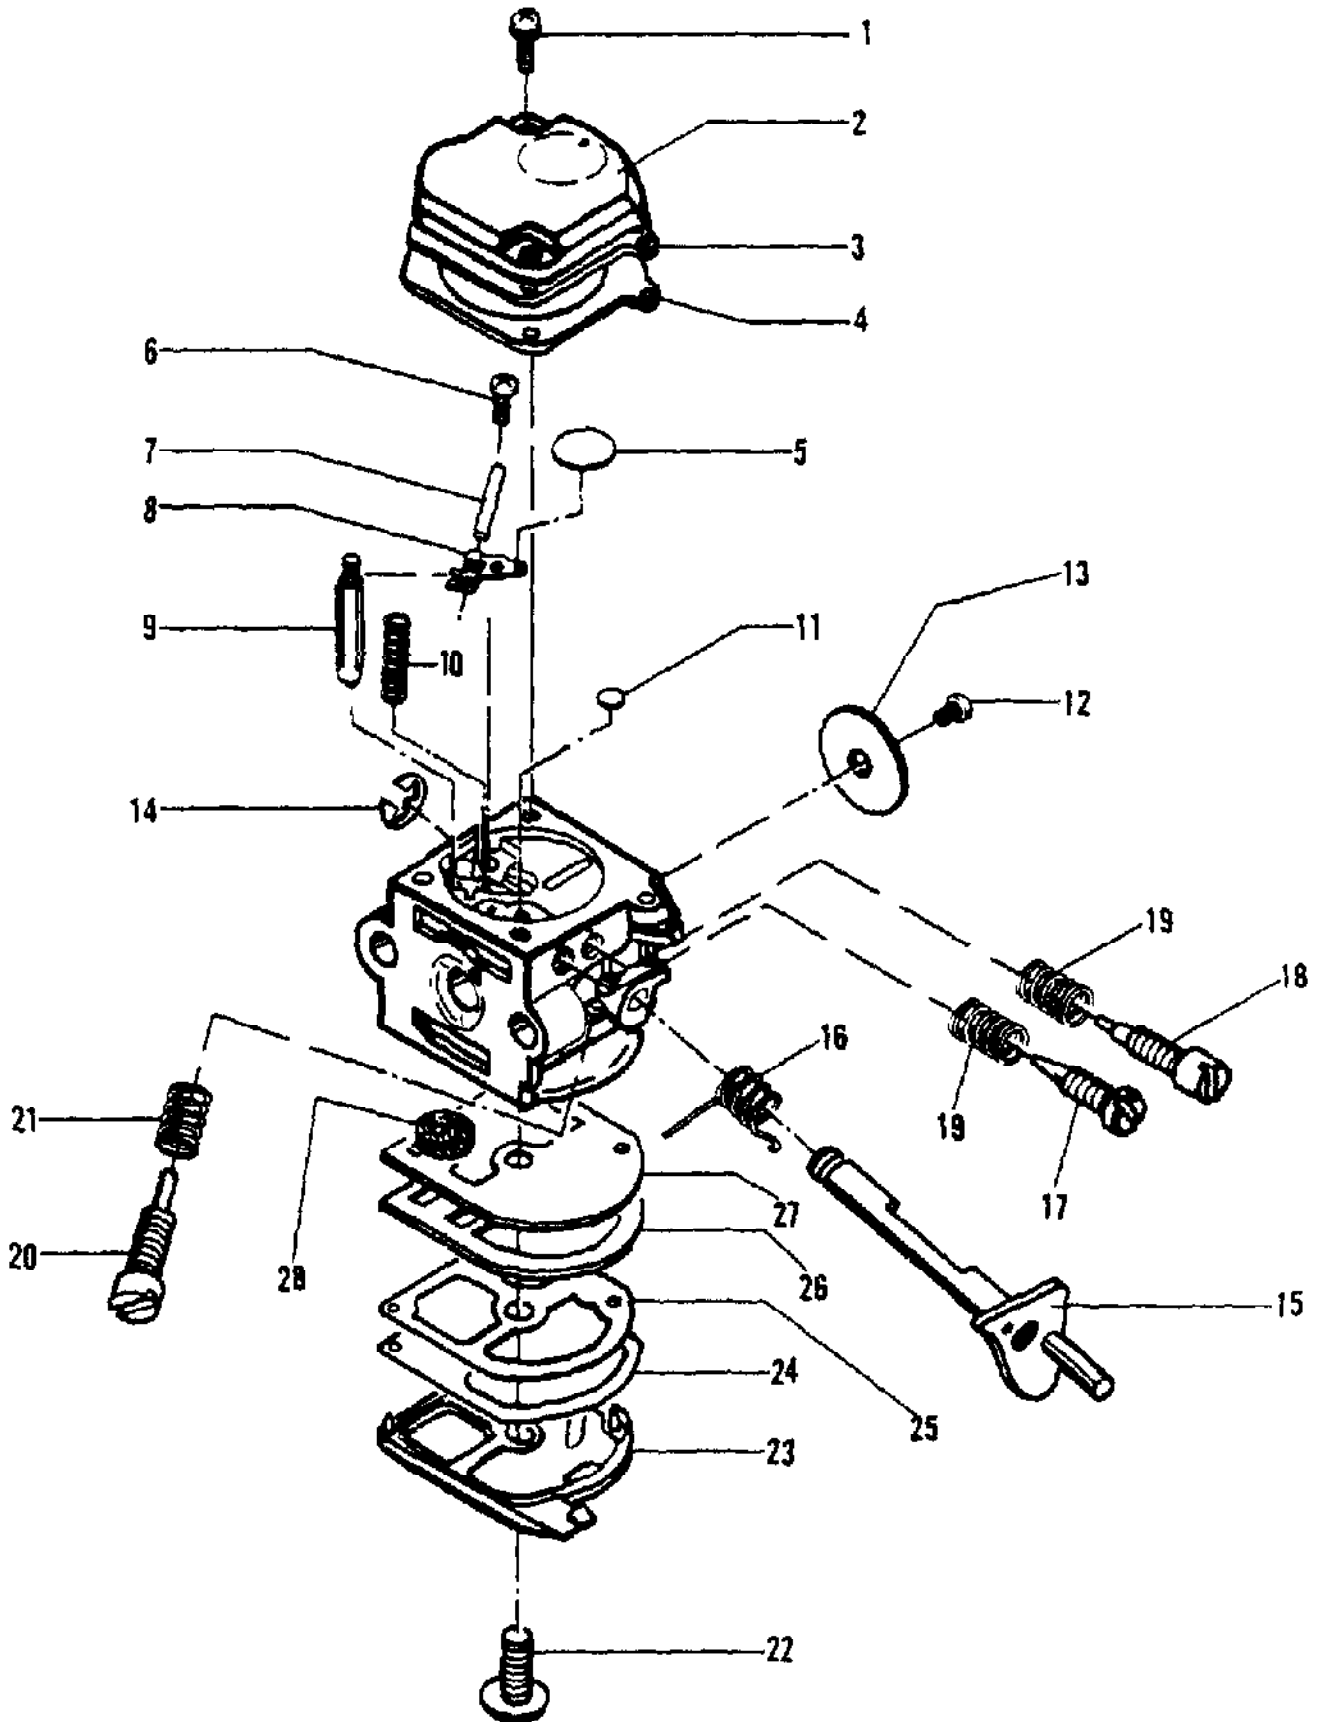

Ref #	Part Number	Qty	Description
	218647	1	Zama M-12
1		2	Screw Not available separately.
2		1	Cover - Diaphragm Not available separately.
3		1	Diaphragm - Main Not available separately.
4		1	Gasket - Main Not available separately.
5		1	Disc Not available separately.
6		1	Screw - Pin Not available separately.
7		1	Pin - Arm Not available separately.
8		1	Arm - Needle Valve Not available separately.
9		1	Valve - Needle Not available separately.
10		1	Spring - Arm Not available separately.
11		1	Plug - Welch Not available separately.
12		1	Screw - Throttle Valve Not available separately.
13		1	Valve - Throttle Not available separately.
14		1	E-Ring Not available separately.
15		1	Shaft Asy. - Throttle Not available separately.
16		1	Spring - Throttle Return Not available separately.
17		1	Needle - High Speed Adj. Not available separately.
18		1	Needle - Low Speed Adj. Not available separately.
19		2	Spring - Needle Not available separately.
20		1	Screw - Throttle Adj. Not available separately.
21		1	Spring - Throttle Adj. Screw Not available separately.
22		1	Screw - Cover Not available separately.
23		1	Cover - Fuel Pump Not available separately.
24		1	Diaphragm - Surge Not available separately.
25		1	Gasket - Fuel Pump Not available separately.
26		1	Retainer - Fuel Pump Not available separately.
27		1	Diaphragm - Fuel Pump Not available separately.
28		1	Strainer - Fuel Not available separately.