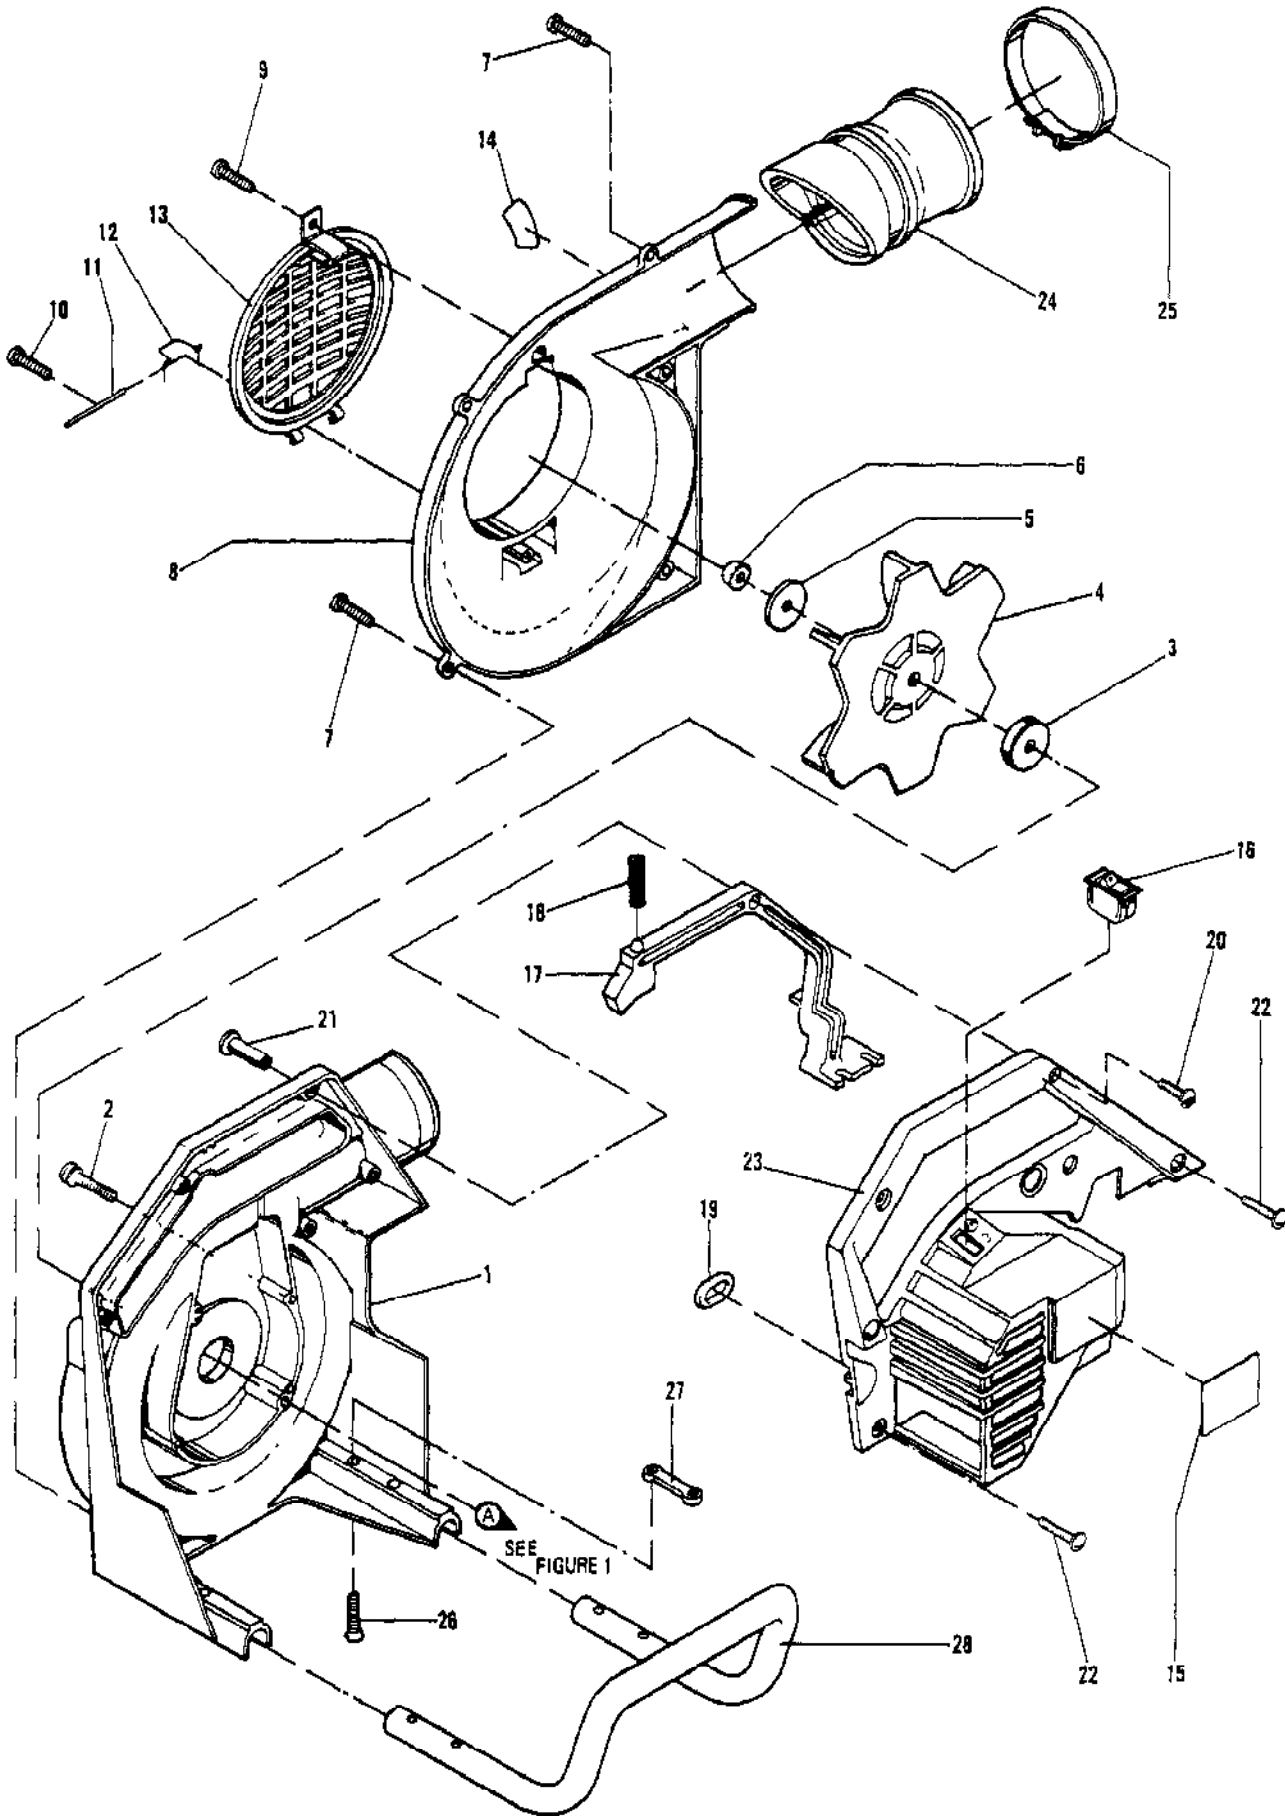

Ref #	Part Number	Qty	Description
1	218547	1	Housing Inner
2	216022	4	Screw - M4 x 23.4 Torx (40-50 in. lb. torque)
3	218655	1	Disc - Drive
4	218518	1	Impeller
5	218656	1	Washer - Impeller
6	213169	1	Nut - Hx Flange M-8 (90 - 100 in. lb. torque)
7	218644	5	Screw - 10-14 x .75 Torx (35 - 45 in. lb. torque)
8	218546	1	Housing - Outer Impeller
9	216535	1	Screw 8-16 x .625 - Cover (25 - 35 in. lb. torque)
10	218643		Screw 8-16 x .50 Torx - Pin Cover (25 - 35 in. lb. torque)
11	218538	1	Pin - Cover
12	218539	1	Spring - Cover
13	218580		Cover - Inlet
14	218852	1	Decal - Warning Inlet
15	218797	1	Decal - Warning
16	218648	1	Switch
17	218935	1	Trigger
18	218646	1	Spring - Trigger
19	218667	2	Link - Harness
20	217935	1	Screw - 10-24 x .50 Torx (45 - 55 in lb. torque)
21	218676	1	Eyelet - Threaded
22	218644	1	Screw - 10-14 x .75 Torx (35 - 45 in. lb. torque)
23	218548	1	Shroud - Engine
24	218664	1	Adapter - Tube
25	219073	1	Clamp - Tube
26		4	Screw - 10-24 x 1.12 Torx - Frame, (35-45 in. lb. torque)
27		2	Plate - Nut See Accessories Illustration and parts list
28		1	Frame See Accessories Illustration and parts list