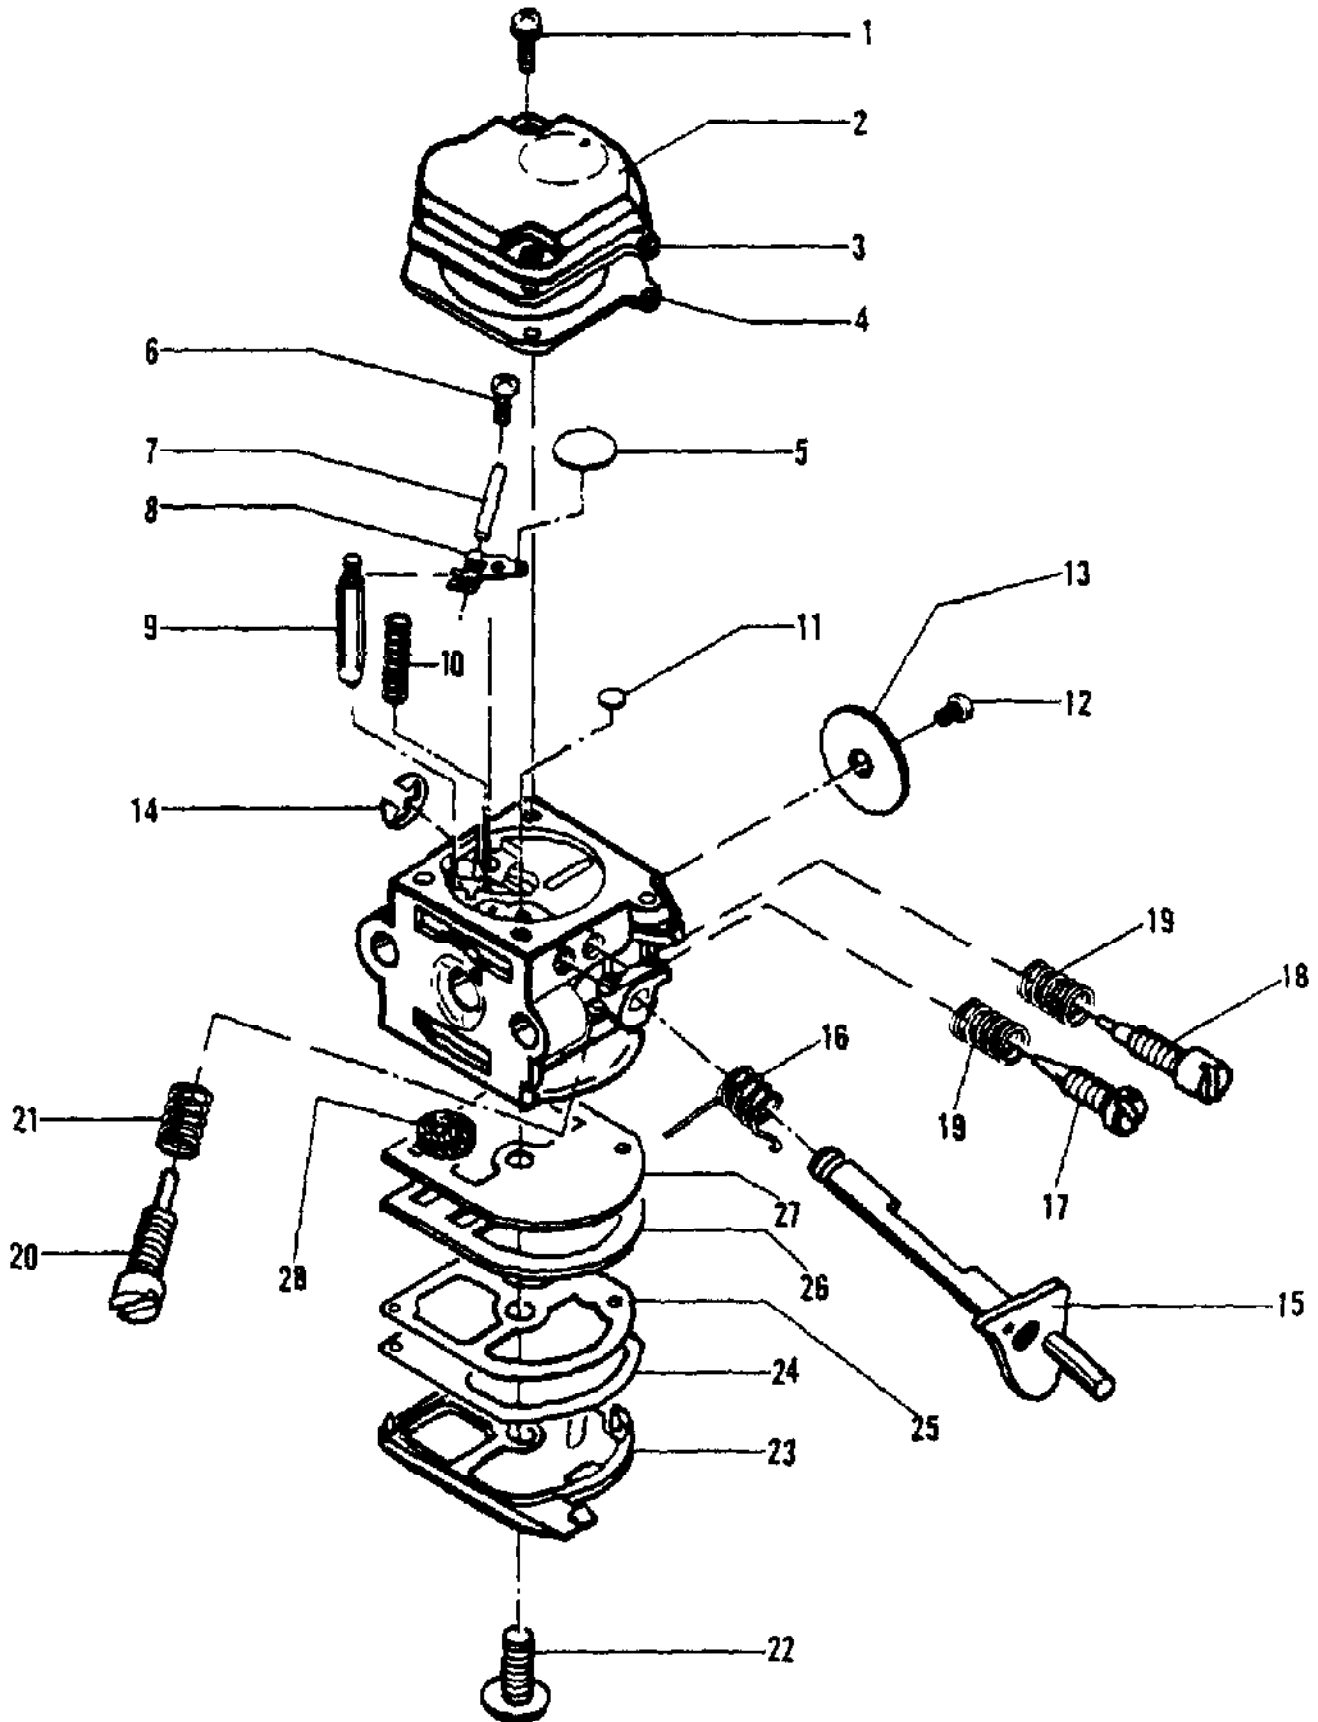

Ref #	Part Number	Qty	Description
	218647	1	Zama M-12
1		2	Screw Not available separately.
2		1	Cover - Diaphragm Not available separately.
3		1	Diaphragm - Main Not available separately.
4		1	Gasket - Main Not available separately.
5		1	Disc Not available separately.
6		1	Screw - Pin Not available separately.
7		1	Pin - Arm Not available separately.
8		1	Arm - Needle Valve Not available separately.
9		1	Valve - Needle Not available separately.
10		1	Spring - Arm Not available separately.
11		1	Plug - Welch Not available separately.
12		1	Screw - Throttle Valve Not available separately.
13		1	Valve - Throttle Not available separately.
14		1	E-Ring Not available separately.
15		1	Shaft Asy. - Throttle Not available separately.
16		1	Spring - Throttle Return Not available separately.
17		1	Needle - High Speed Adj. Not available separately.
18		1	Needle - Low Speed Adj. Not available separately.
19		2	Spring - Needle Not available separately.
20		1	Screw - Throttle Adj. Not available separately.
21		1	Spring - Throttle Adj. Screw Not available separately.
22		1	Screw - Cover Not available separately.
23		1	Cover - Fuel Pump Not available separately.
24		1	Diaphragm - Surge Not available separately.
25		1	Gasket - Fuel Pump Not available separately.
26		1	Retainer - Fuel Pump Not available separately.
27		1	Diaphragm - Fuel Pump Not available separately.
28		1	Strainer - Fuel Not available separately.