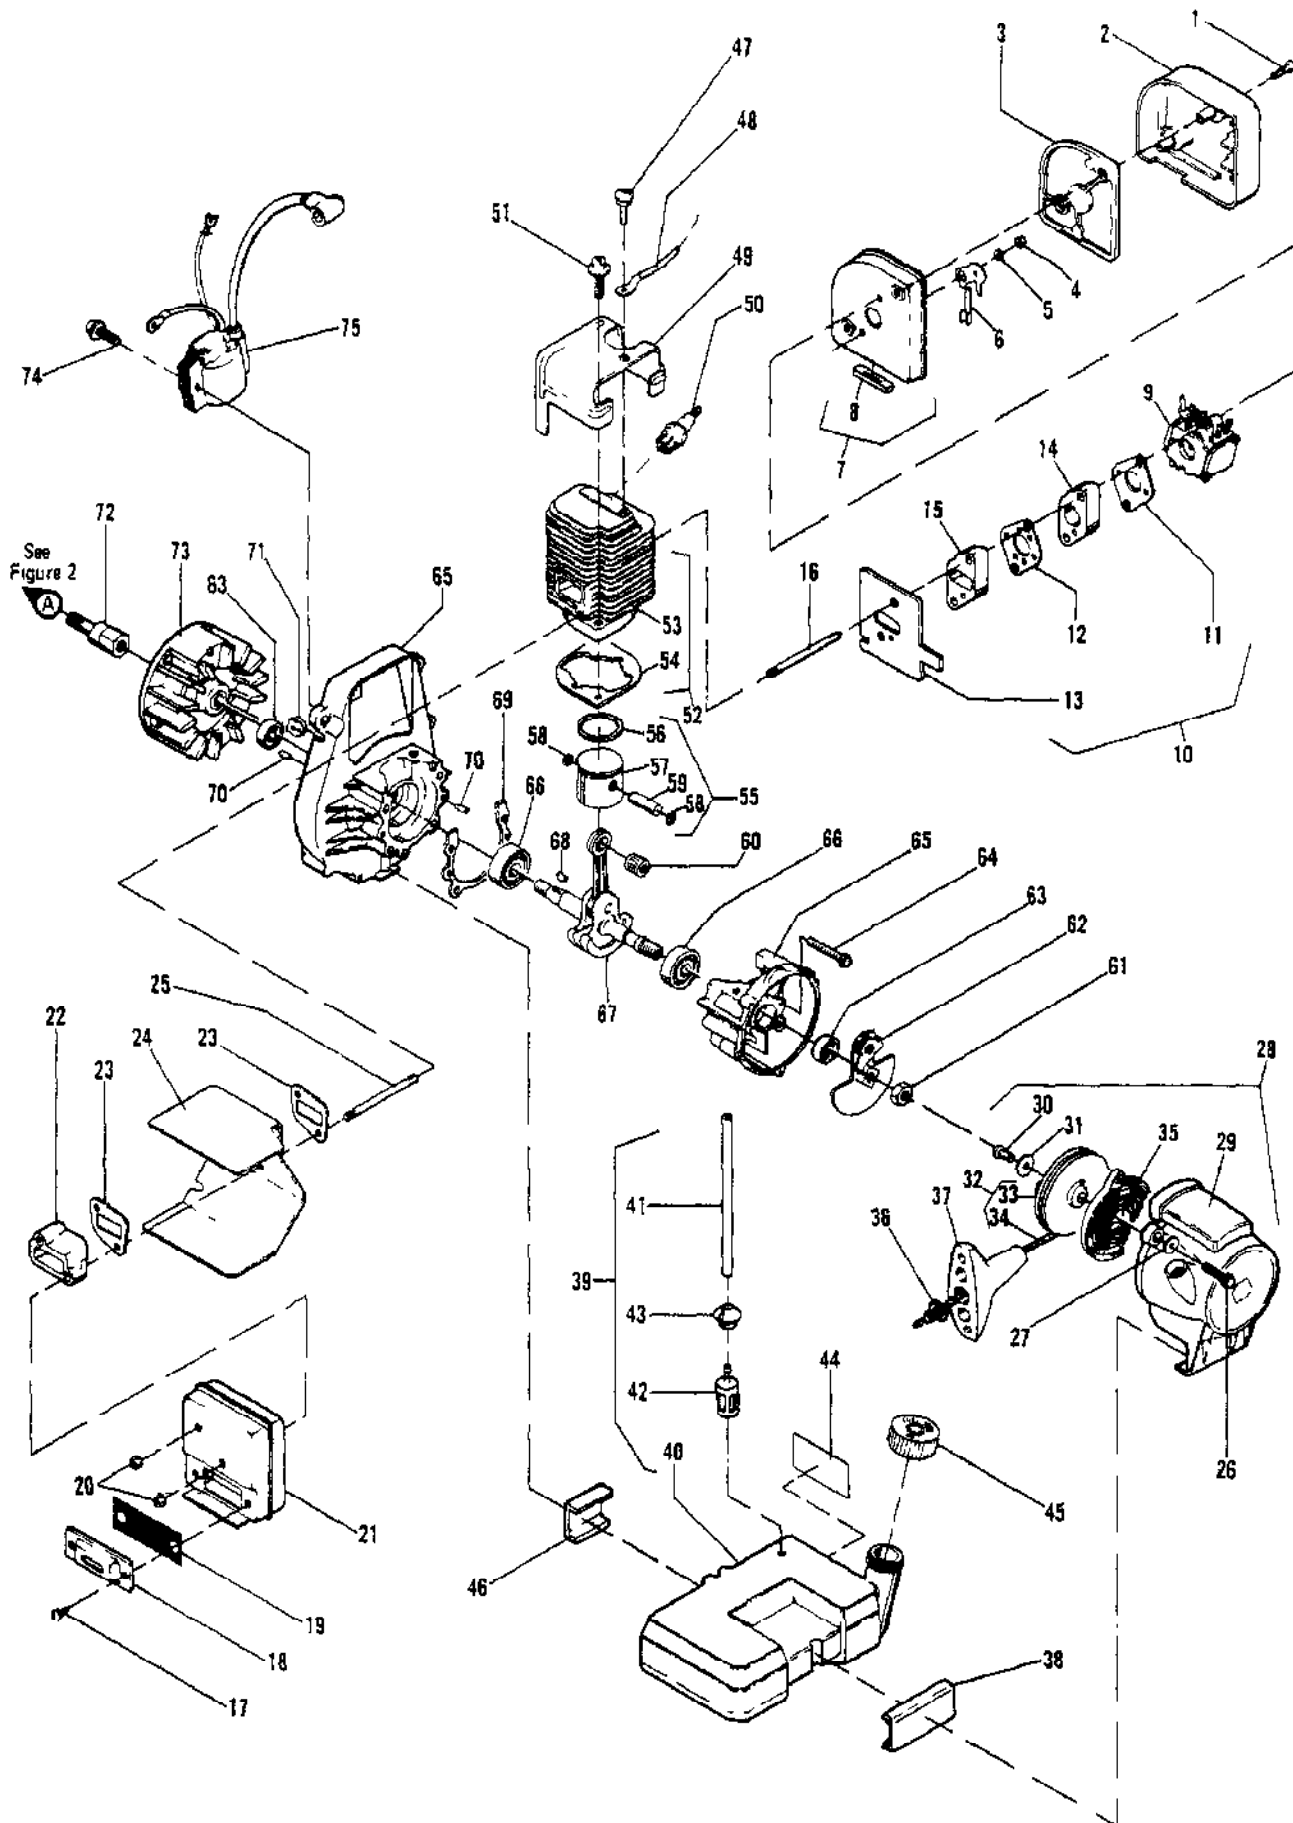

Ref #	Part Number	Qty	Description
	218717	1	Kit - Vacuum
1	218947	4	Screw 10-24 x 1.12 Torx - Frame (35-45 in lb. torque)
2	216117	2	Plate - Nut
3	218545	1	Frame
4	218657	1	Vacuum Tube - Upper Section
5	218684	1	Vacuum Tube - Lower Section
6	218660	1	Bag Assembly
7	218666	1	Harness
8	218938	1	Hook - Snap
9	218663	1	Blower Tube - Straight
10	218665	1	Blower Nozzle - Curved

Ref #	Part Number	Qty	Description
1	218547	1	Housing Inner
2	216022	4	Screw - M4 x 23.4 Torx (40-50 in. lb. torque)
3	218655	1	Disc - Drive
4	218518	1	Impeller
5	218656	1	Washer - Impeller
6	213169	1	Nut - Hx Flange M-8 (90 - 100 in. lb. torque)
7	218644	5	Screw - 10-14 x .75 Torx (35 - 45 in. lb. torque)
8	218546	1	Housing - Outer Impeller
9	216535	1	Screw 8-16 x .625 - Cover (25 - 35 in. lb. torque)
10	218643		Screw 8-16 x .50 Torx - Pin Cover (25 - 35 in. lb. torque)
11	218538	1	Pin - Cover
12	218539	1	Spring - Cover
13	218580		Cover - Inlet
14	218852	1	Decal - Warning Inlet
15	218797	1	Decal - Warning
16	218648	1	Switch
17	218935	1	Trigger
18	218646	1	Spring - Trigger
19	218667	2	Link - Harness
20	217935	1	Screw - 10-24 x .50 Torx (45 - 55 in lb. torque)
21	218676	1	Eyelet - Threaded
22	218644	1	Screw - 10-14 x .75 Torx (35 - 45 in. lb. torque)
23	218548	1	Shroud - Engine
24	218664	1	Adapter - Tube
25	219073	1	Clamp - Tube
26		4	Screw - 10-24 x 1.12 Torx - Frame, (35-45 in. lb. torque)
27		2	Plate - Nut See Accessories Illustration and parts list
28		1	Frame See Accessories Illustration and parts list