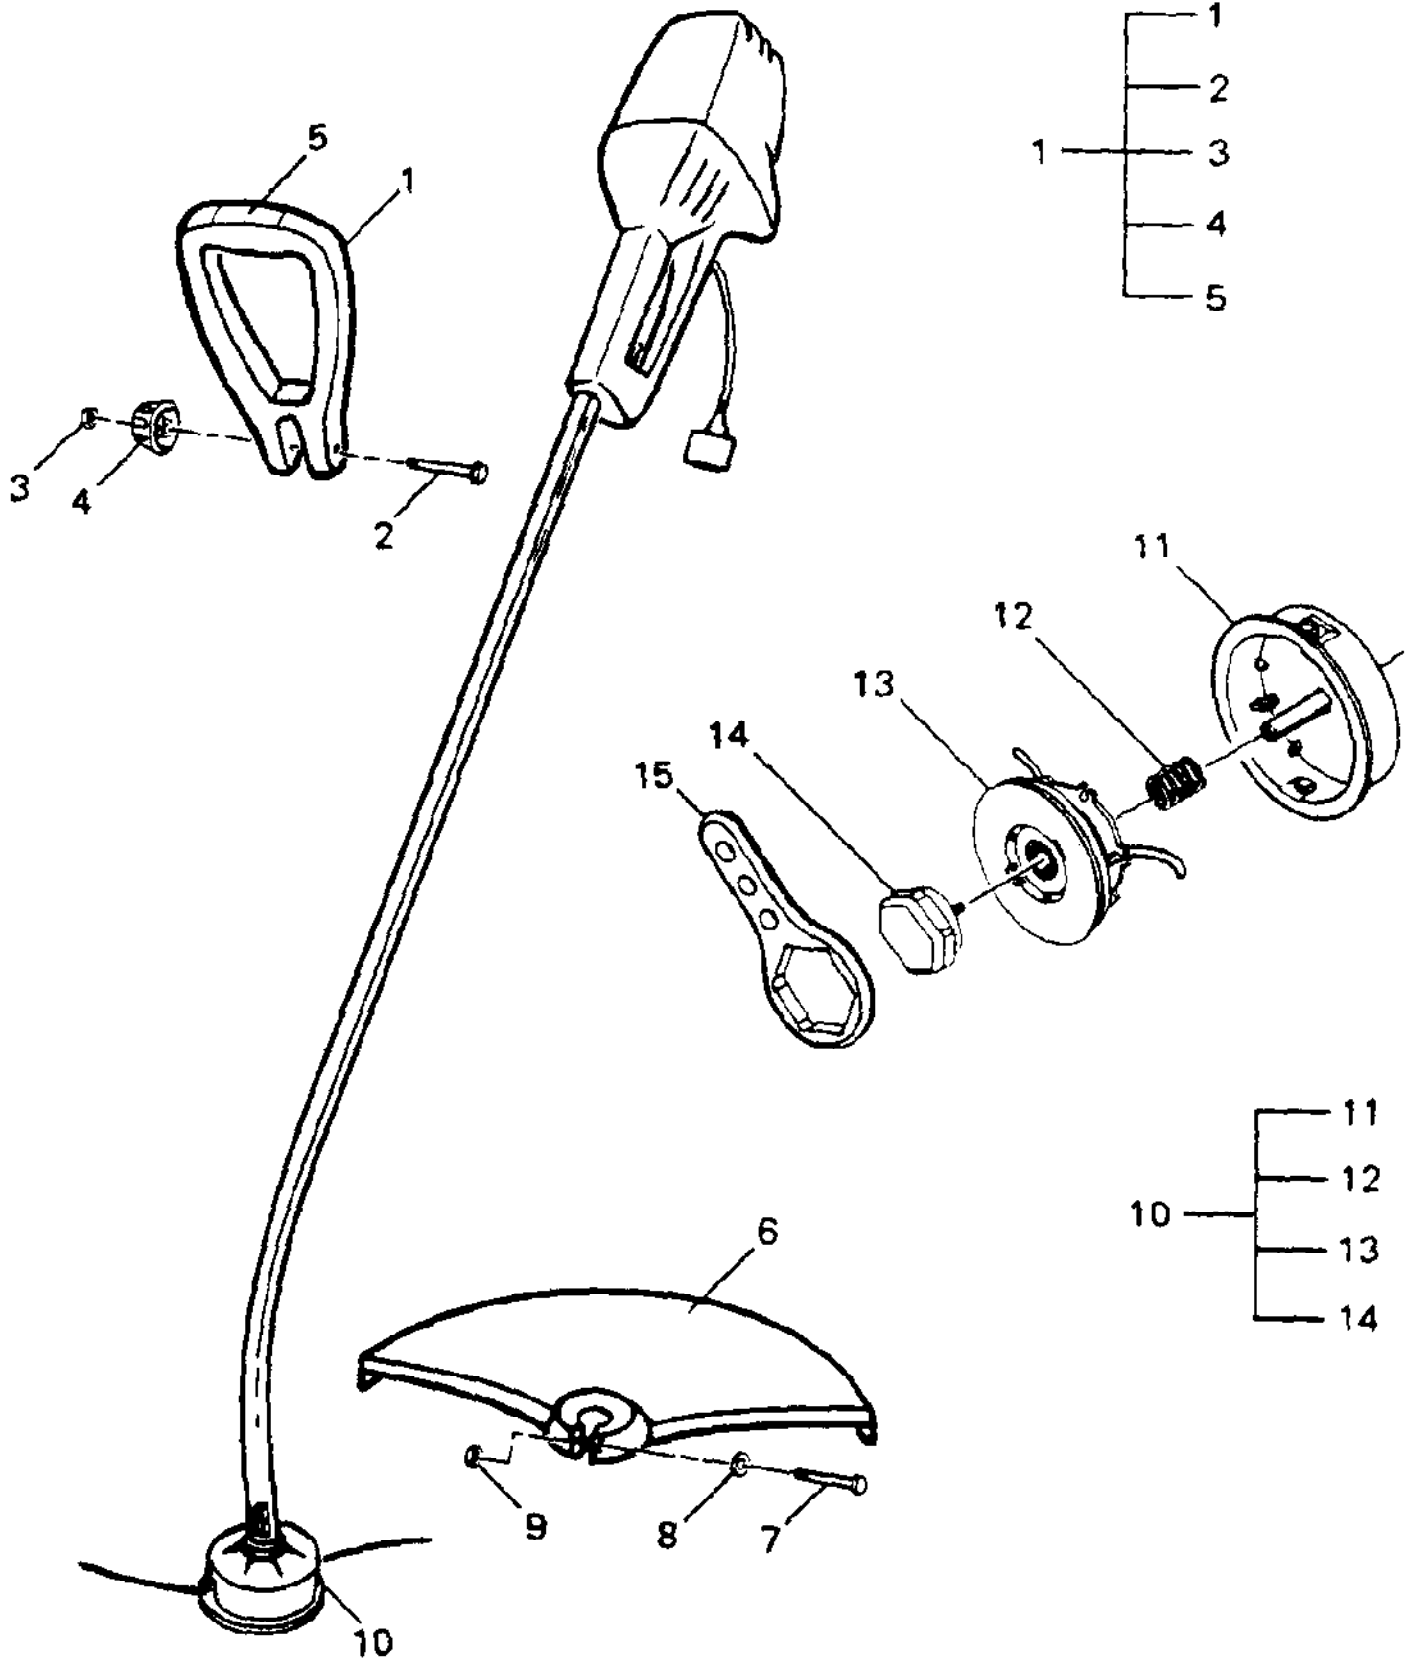

No
Diagram
Available

Parts List
Only

Ref #	Part Number	Qty	Description
	300160-33		Stringhead Assembly
	300159-33		Line on Spool
	300339-33		Knob Assembly

Ref #	Part Number	Qty	Description
1	300834-00	1	HANDLE ASSEMBLY Distributor
2	09075-99	1	BOLT 1/4 - 20 X 2.5 Factory
3	13035-99	1	NUT 1/4 - 20 Factory
4	322719-00	1	KNOB Distributor
5	37106-10	1	ASSIST HANDLE / CAP ASSY Factory
6	32304-96	1	SHIELD ASSEMBLY - 15" Factory
7	218083	1	SCREW 10-24 X 2.0 Distributor
8		1	WASHER #10 FLAT
9	218315	1	NUT 10-24 Dealer
10	300651	1	STRINGHEAD ASSEMBLY Dealer
11	322025	1	HOUSING / EYELET ASSY Dealer
12	322626	1	SPRING Dealer
13	225078-01	1	SPOOL W/LINE (.095) Dealer
14	300736	1	KNOB ASSEMBLY Dealer
15	322344	1	STRINGHEAD WRENCH Tool