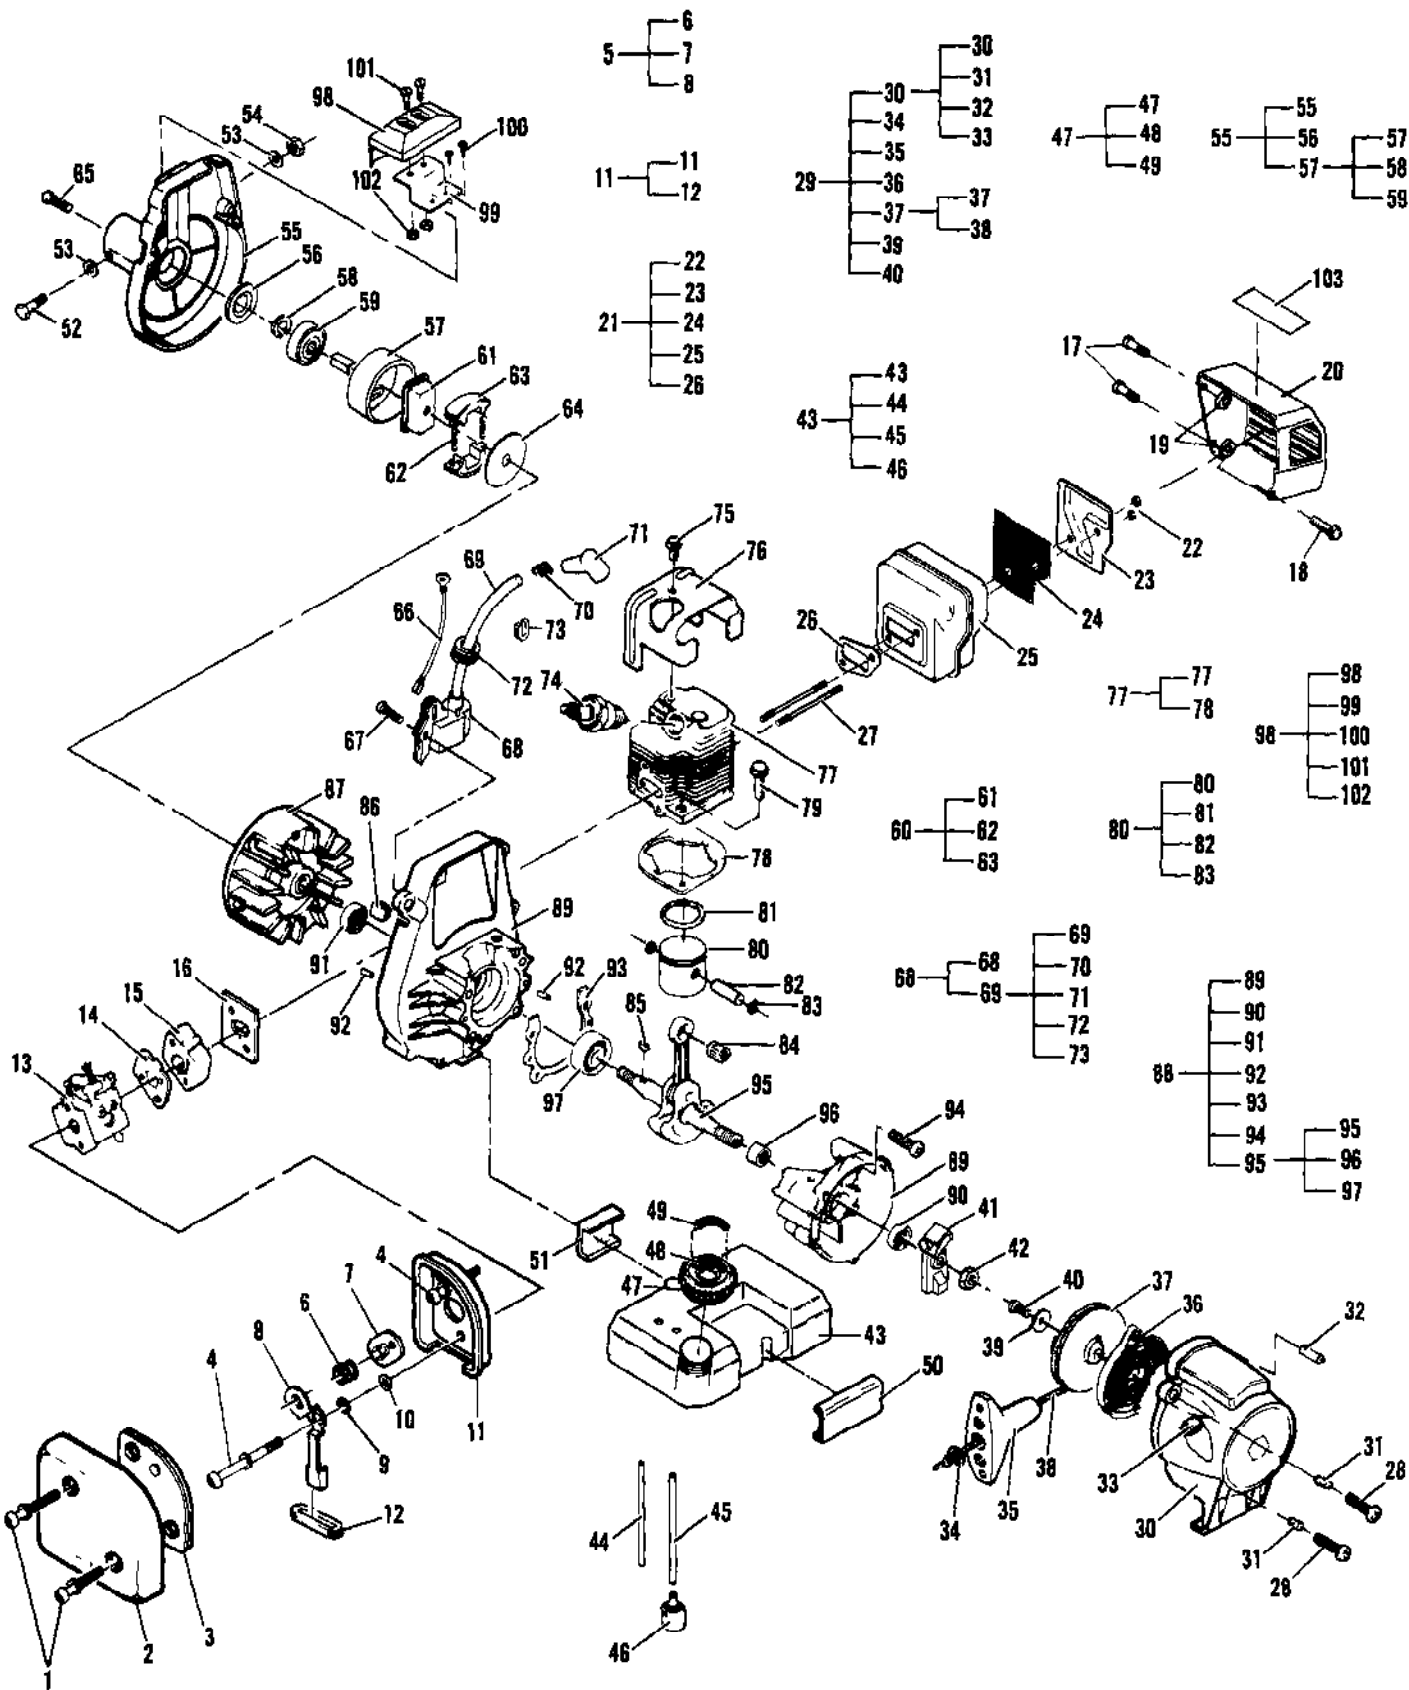

Ref #	Part Number	Qty	Description
1	217669	2	Screw, PN M4 x 25 TORX S
2	215988	1	Cover, Air Cleaner
3	217376	1	Filter Assembly, Air
4	224326	2	Screw, PN M5 x 55 TORX SS
4	224326		Air Box/Carburetor Torque (25-30 in./lbs.)
5	223730	1	Kit, Choke Assembly
6	219016	1	Spring, Shutter
7		1	Plate, Choke Shutter Not available separately
8		1	Shutter, Choke Lever Not available separately
9	215993	1	Spacer
10	216591	1	Washer, Flat M5
11	216108	1	Air Box/Grommet Assembly
12	215992	1	Grommet, Choke
13			CARBURETOR ASSEMBLY See "Carburetor Assembly" illustration and parts list.
14	224148	1	Gasket, Carburetor
15	223984	1	Insulator, S/T
16	223986	1	Gasket, Shield Insulator
17	219508	2	Screw, PN M4 x 17 SEMS TORX
18	217669	1	Screw, PN M4 x 25 TORX S
19	219079	2	Spacer, Muffler Shield
20	323525	1	Shield, Muffler
21	300629	1	Kit, Muffler, Universal
22	235642	2	Nut, M5
22	235642		Muffler Nuts Torque (40-50 in./lbs.)
23	322016	1	Plate, Deflector
24	322018	1	Screen, Spark Arrester
25	322011	1	Muffler Assembly, Universal
26	215515	1	Gasket, Muffler
27	222480	2	Stud, Muffler
27	222480		Muffler Studs Torque (40-50 in./lbs.) Loctite Type 620
28	216022	2	Screw, PN M4 x 23.4 TORX
29	301164	1	Starter Assembly
30	301163	1	Housing, Starter Assembly
31	219585	2	Spacer, Starter Housing
32	219584	1	Spacer, Muffler Shield
33	218932	1	Guide, Rope
34	218941	1	Washer, Nylon
35	216792	1	Handle, Starter
36	300474	1	Spring, Starter Rewind
37	301252	1	Kit, Drum/Rope
38	216093	1	Rope, Starter 36"
39	216590	1	Washer, Flat M4
40	215874	1	Screw, PN M4 x 9.5 TORX
41	225037	1	Starter Pawl Assembly
42	216583	1	Nut, Hex M5
42	216583		Starter Nut Torque (150-170 in./lbs.)
43	222239	1	Tank Assembly, Fuel
44	222238	1	Hose, Fuel Return
45	217264	1	Hose, Fuel
46	216985	1	Pickup, Fuel
47	300700	1	Kit, Fuel Cap/Decal
48	211242	1	Decal (OPEN SLOWLY)
49	322250	1	Decal, Fuel Cap
50	217390	1	Cushion, Fuel Tank