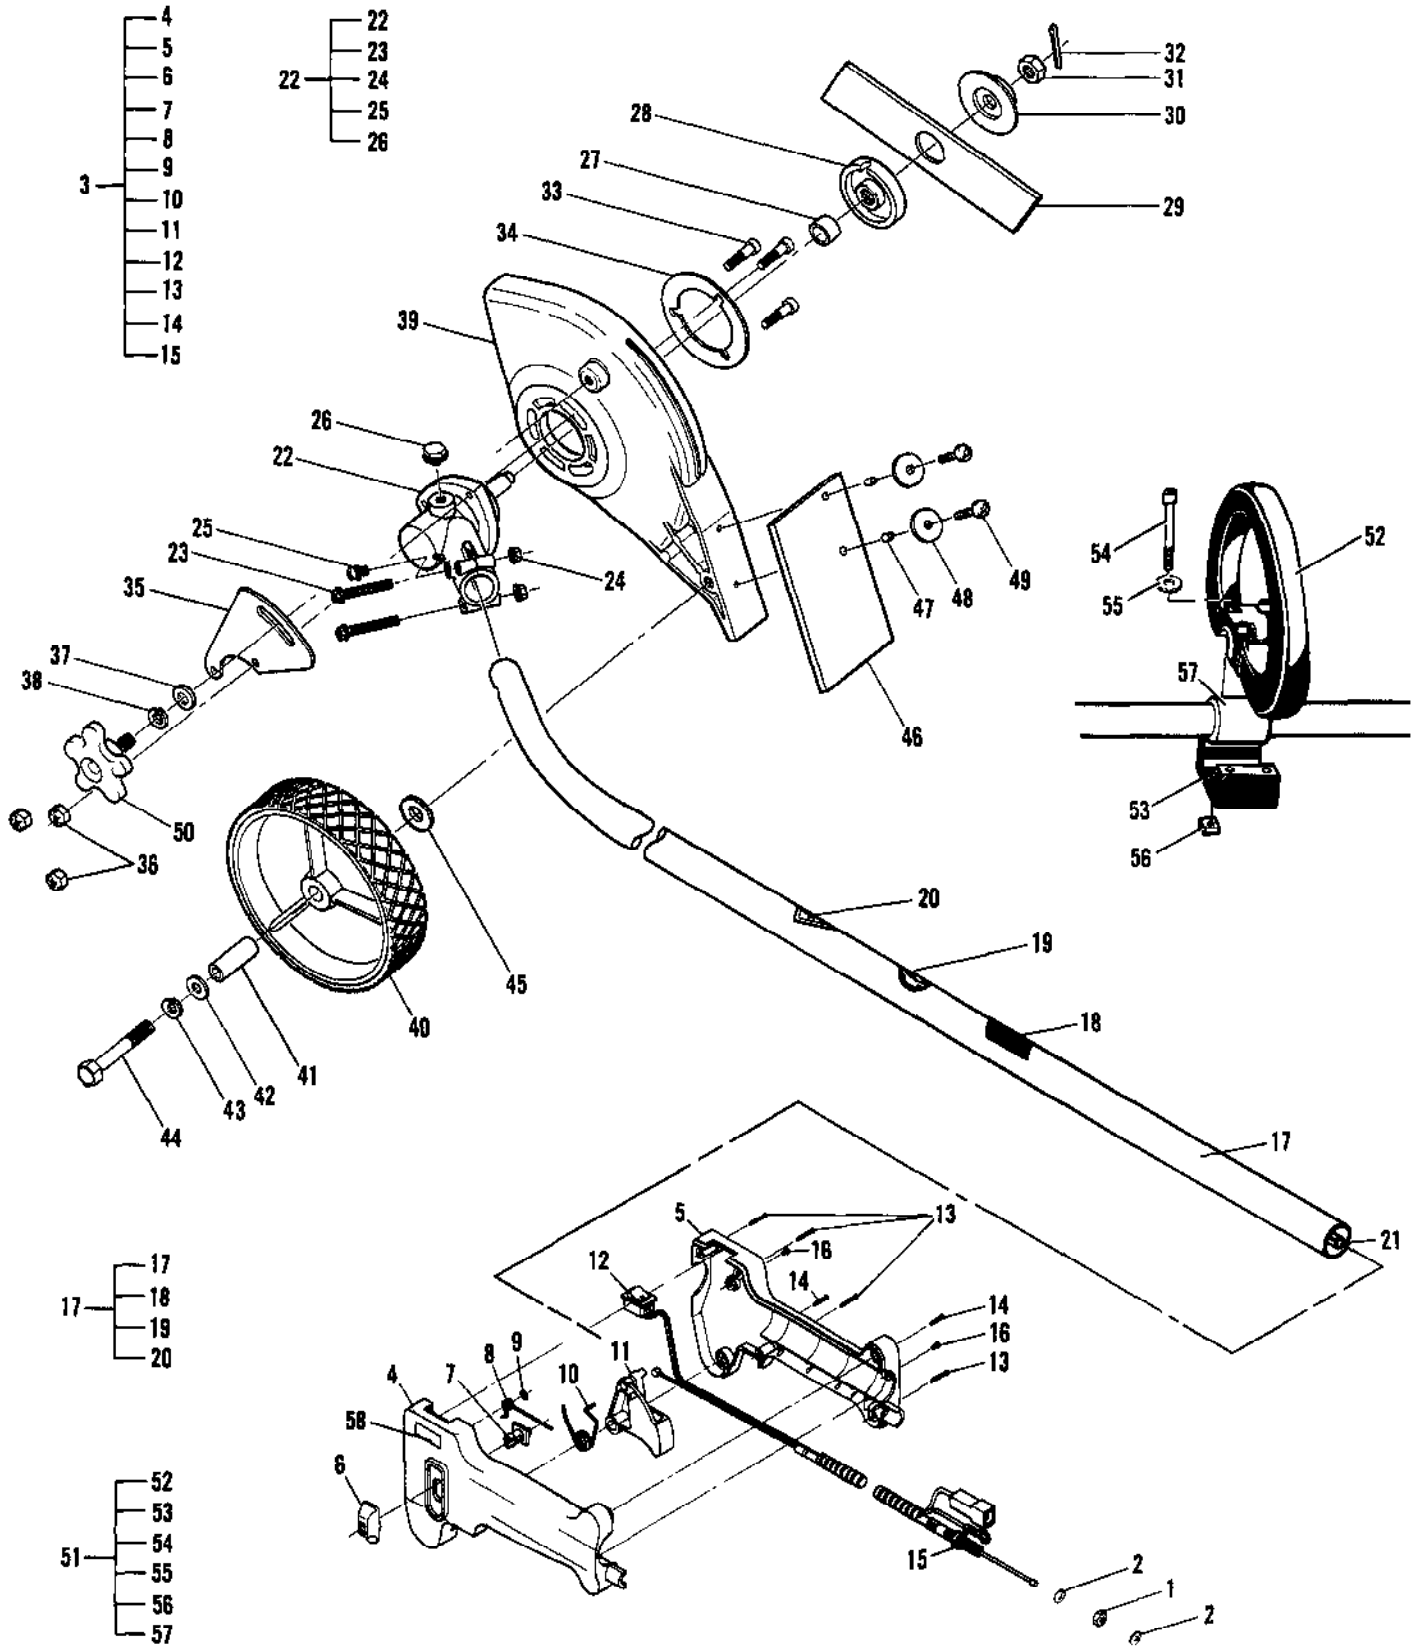

Ref #	Part Number	Qty	Description
1	224142-03	1	Carburetor Assembly (WT238)
2		2	Screw, Pump Cover Not available separately
3		1	Cover, Primer Pump Not available separately
4	223077	1	Bulb, Primer
5	223913	1	Cover Assembly, Fuel Pump
6		1	Screw, Idle Adjustment Not available separately
7		1	Spring, Idle Screw Not available separately
8		1	Gasket, Fuel Pump Not available separately
9		1	Diaphragm, Fuel Pump Not available separately
10		1	Screen, Fuel Pump Inlet Not available separately
11		1	Shaft Assembly, Throttle Not available separately
12		1	Spring, Throttle Return Not available separately
13		1	Ring, Shaft Retainer Not available separately
14		1	Needle, Idle Not available separately
15		1	Needle, High Speed Not available separately
16		1	Spring, Idle Needle Not available separately
17		1	Spring, High Speed Needle Not available separately
18		1	Screw, Valve Not available separately
19		1	Valve, Throttle Not available separately
20		1	Screw, Metering Lever Pin Not available separately
21		1	Pin, Metering Lever Not available separately
22		1	Lever, Metering Not available separately
23		1	Valve, Inlet Not available separately
24		1	Spring, Metering Lever Not available separately
25		1	Seat Assembly, Check Valve Not available separately
26		1	Plug Welch 5/16 Not available separately
27		1	Plug, Welch 1/4 Not available separately
28		1	Ring, Screen Retainer Not available separately
29		1	Screen, Check Valve Not available separately
30		4	Screw, Metering Cover Not available separately
31		1	Cover, Metering Lever Not available separately
32		1	Diaphragm Assembly, Metering Not available separately
33		1	Gasket, Metering Diaphragm Not available separately
34		1	Swivel Not available separately
35		1	E-Ring Not available separately
	224462		Kit, Major Repair
	223833		Kit, Gasket/Diaphragm
	224466		Kit, Swivel