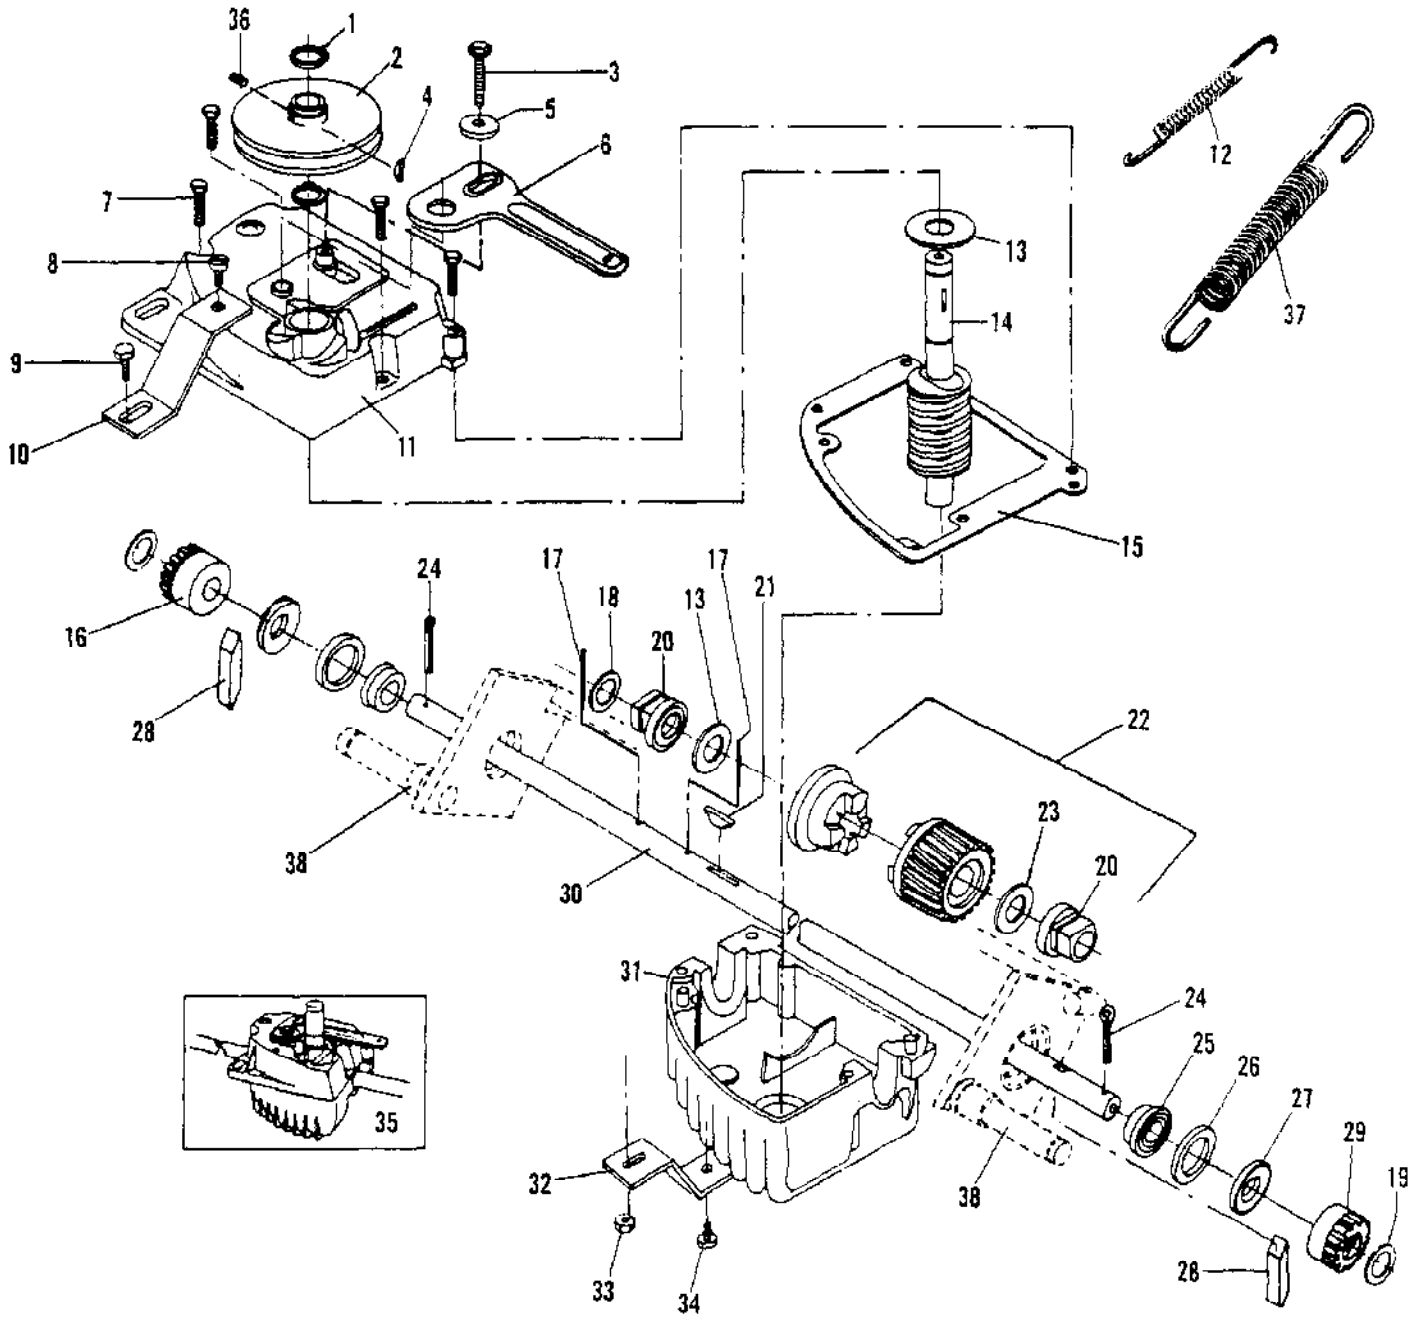

Ref #	Part Number	Qty	Description
1	219702	2	Retaining Ring
2	219654	1	Pulley & Set Screw Assembly
3	219703	1	Screw
4	219704	1	Woodruff Key - #2
5	219705	1	Washer
6	219655	1	Lever - Clutch
7	219706	4	Screw
8	219707	1	Screw - 10-24 x 1/2" Pan Hd
9	219708	1	Capscrew - Hx Hd 1/4-20 x 3/4"
10	219656	1	Upper Bracket
11	219657	1	Upper Housing Assembly
12	219709	1	Spring - Neutral Return
13	219710	2	Washer
14	219658	1	Shaft - Worm Gear R.H.
15	219659	1	Gasket
16	219660	1	Gear - R.H.
17	219661	2	Spring Pin
18	219711	1	Washer
19	219712	2	Washer - Flat
20	219783	2	Bearing
21	219714	1	Key
22	219662	1	Gear 3 Clutch Kit
23	219715	1	Washer
24	219716	2	Pin - Cotter 3/32 x 3/4"
25	219717	2	Bearing - Axle
26	219718	2	Washer - Felt
27	219719	2	Washer
28	219663	2	Drive Key
29	219664	1	Gear - L.H.
30	219665	1	Output Shaft
31	219666	1	Lower Housing Assembly
32	219667	1	Lower Bracket
33	219675	1	Nut - 1/4-20
34	219668	1	Screw - 1/4-20 x 1/2"
35	219669	1	Complete Transmission
36	219720	1	Set Screw - 1/4-20
37	219670	1	Spring - Drive
38	219274	1	Rear Axle Assembly