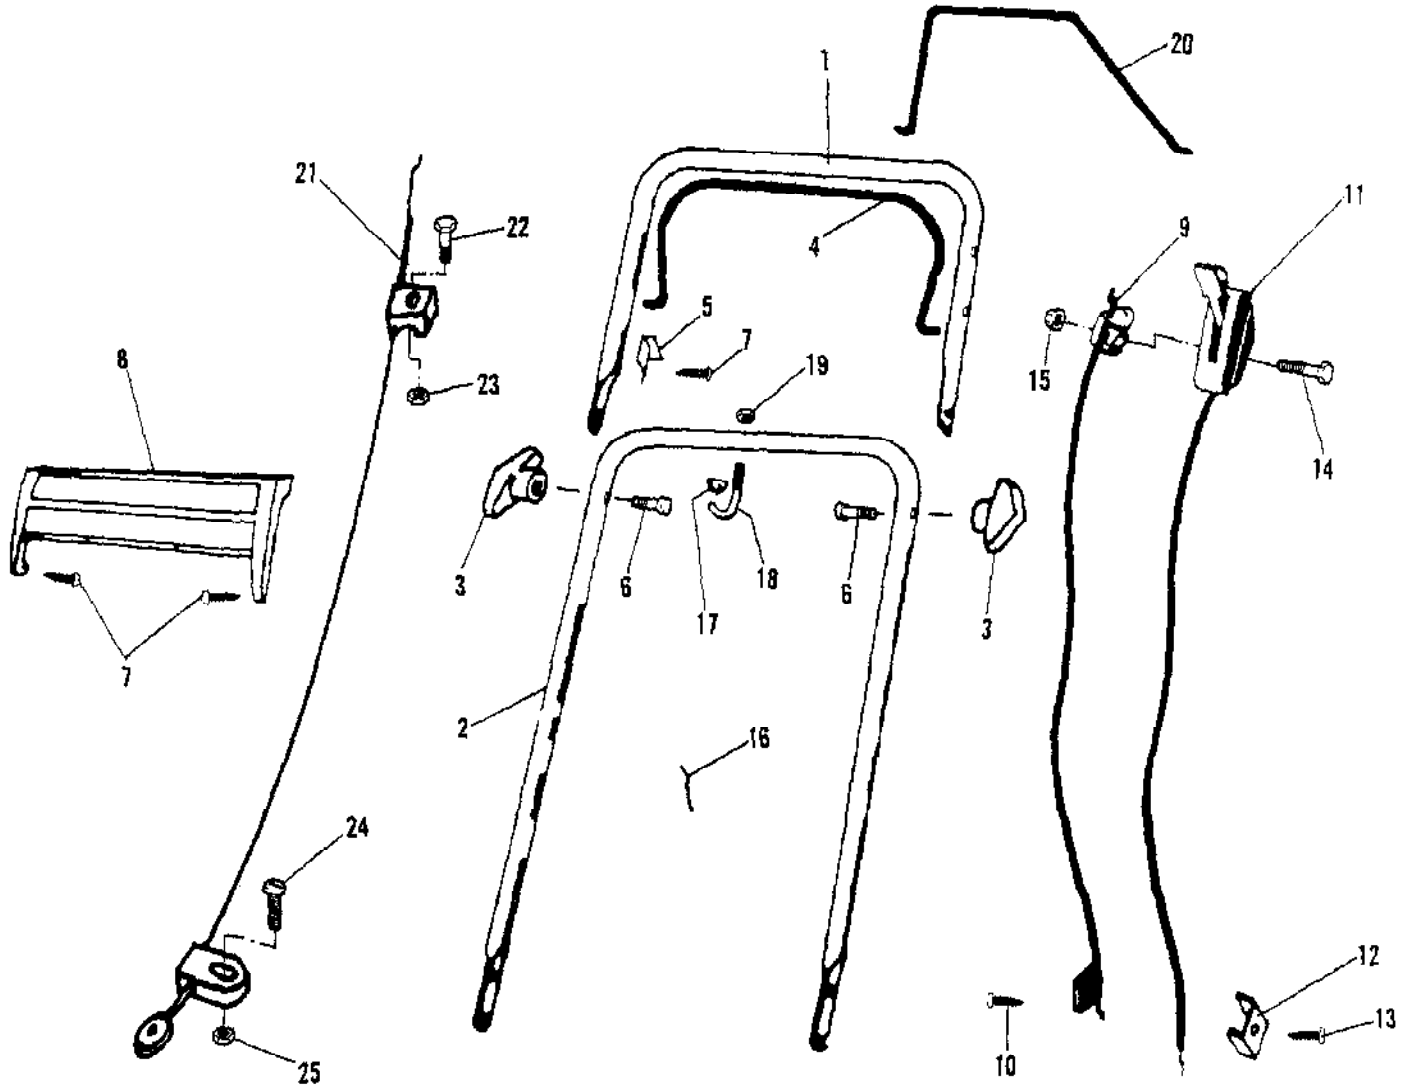

Ref #	Part Number	Qty	Description
1	219653	1	Catcher Kit
2	219701	10	Screw - 10-24 x 3/4
3	219679	10	Nut - 10-24

Ref #	Part Number	Qty	Description
1	219601	1	Handlebar-Upper (Push Mower)
	219602	1	Handlebar-Upper (Self Propelled Mower)
2	219603	1	Handlebar-Lower
3	219604	2	Handlebar Knob
4	219605	1	Engine Control Lever
5	219606	1	Bail Up-Stop Bracket-L.H.
	219607	1	Bail Up-Stop Bracket-R.H.
6	219608	2	Saddle Bolt 5/16 - 18 x 2"
7	219671	2	Screw - 10-32 x 1/2"
8	219609	1	Handle Panel
9	219610	1	Cable-Zone Restart
10	219671	1	Screw - 10-32 x 1/2"
11	219611	1	Throttle Control
12	219612	1	Clamp - Throttle
13	219672	1	Screw - 10 x 5/8
14	219673	1	Capscrew - Hex Hd 1/4-20 x 2"
15	219674	1	Nut - 1/4-20
16	219613	2	Cable Tie
17	219614	2	Rope Guide
18	219615	1	J-Bolt
19	219675	1	Nut - 1/4-20
20	219616	1	Drive Control Lever
21	219617	1	Drive Cable Assembly
22	219676	1	Capscrew-Hx Hd 5/16-18 x 1 1/2"
23	219677	1	Nut - 5/16-18
24	219678	1	Screw - 10-24 x 3/4" Rd Hd
25	219679	1	Nut - 10-24