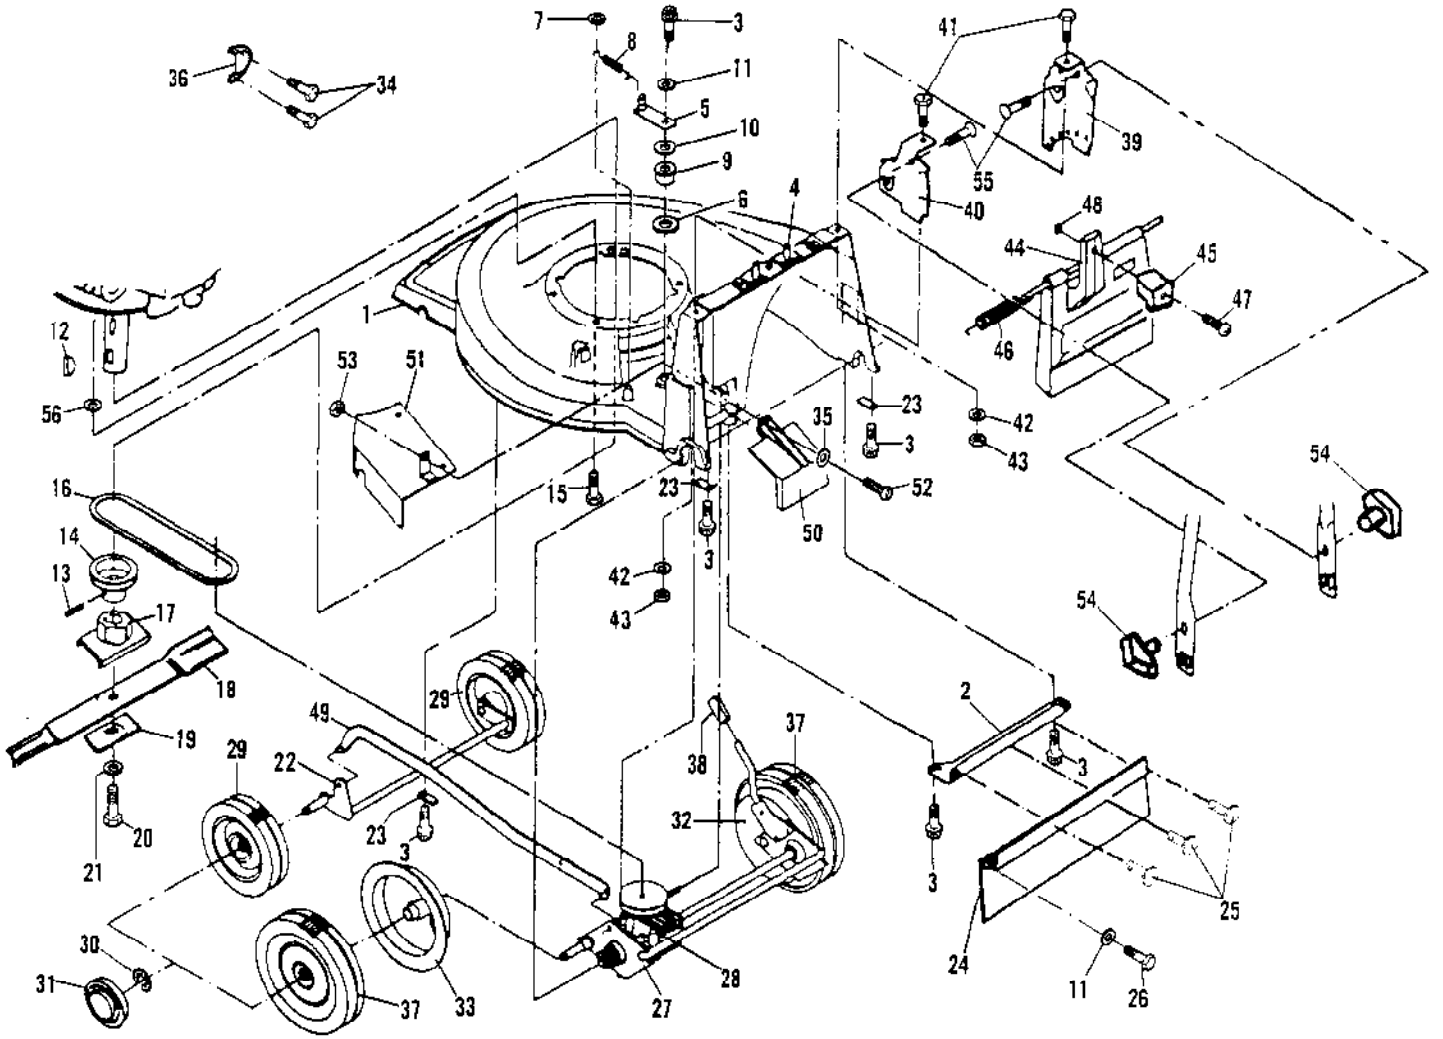

Ref #	Part Number	Qty	Description
1	219721	1	Deck Assembly - 21"
2	219619	1	Support - Deck Safety
3	219680	6	Screw - 1/4-20 x 1/2"
4	219620	1	Latch Bracket Assembly
5	219641	1	Idler Assembly
6	219697	1	Washer - Nylon
7	219698	1	Retainer
8	219642	1	Idler Spring
9	219643	1	Bushing - Nylon
10	219686	1	Washer - Flat 1/2"
11	219685	3	Washer - Flat 1/4"
12	219682	2	Woodruff Key - #6
13	219699	1	Set Screw
14	219644	1	Motor Pulley
15	219696	3	Engine Mtg. Bolt
16	219645	1	Drive Belt
17	219621	1	Blade Hub Assembly
18	219622	1	Cutter Blade - 21"
19	219623	1	Blade Retainer Plate
20	219681	1	Bolt - Blade Mounting
21	219624	1	Washer - Spring Lock 3/8"
22	219626	1	Front Axle Assembly
23	219628	4	Axle Retainer
24	219646	1	Drag Guard
25	219683	3	Pop Rivet - 3/16"
26	219684	1	Screw - 1/4-20 x 5/8"
27	219647	1	Rear Axle & Transmission Asy
28			See "Transmission Assembly" Illustration and parts list
29	219629	2	Wheel - Front 7"
30	219687	4	Retaining Ring
31	219631	4	Hubcap
32	219648	1	Rear Wheel Cover - R.H.
33	219649	1	Rear Wheel Cover - L.H.
34	219700	2	Screw - 8-32 x 5/8"
35	219694	1	Washer - Flat 3/16
36	219652	1	Deflector - Muffler
37	219650	2	Wheel - Rear 8"
38	219638	1	Height Adjustor Cap
39	219635	1	Handle Bracket - R.H.
40	219636	1	Handle Bracket - L.H.
41	219690	2	Screw - 5/16-18 x 1"
42	219691	2	Washer - Flat
43	219692	2	Nut - 5/16-18 Hex Lock
44	219632	1	Rear Door
45	219633	1	Extension - Rear Door
46	219634	1	Torsion Spring
47	219688	1	Screw - 10-24 x 3/4"
48	219689	1	Nut - 10-24
49	219637	1	Link Bar
50	219651	1	Transmission Cover
51	219639	1	Belt Guard Assembly
52	219678	1	Screw - 10-24 x 3/4" Rd Hd
53	219679	1	Nut - 10-24
54	219604	2	Handlebar Knob
55	219693	2	Bolt - 5/16-18 x 1-1/8"