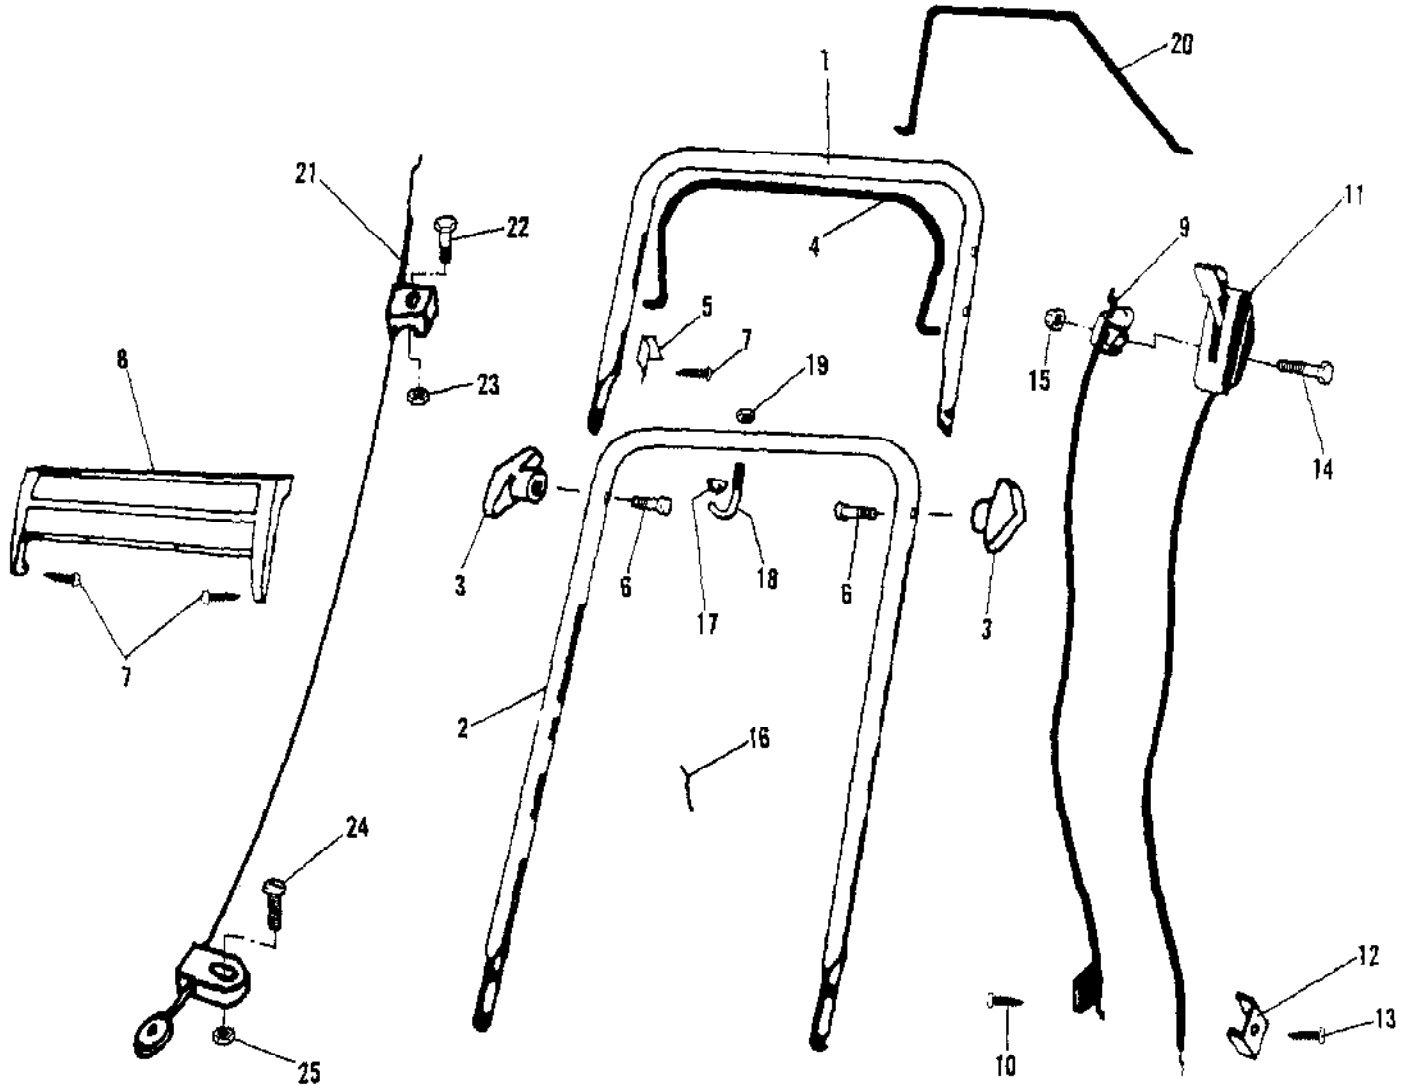

Ref #	Part Number	Qty	Description
1	219653	1	Catcher Kit
2	219701	10	Screw - 10-24 x 3/4
3	219679	10	Nut - 10-24

Ref #	Part Number	Qty	Description
1	219601	1	Handlebar-Upper (Push Mower)
	219602	1	Handlebar-Upper (Self Propelled Mower)
2	219603	1	Handlebar-Lower
3	219604	2	Handlebar Knob
4	219605	1	Engine Control Lever
5	219606	1	Bail Up-Stop Bracket-L.H.
	219607	1	Bail Up-Stop Bracket-R.H.
6	219608	2	Saddle Bolt 5/16 - 18 x 2"
7	219671	2	Screw - 10-32 x 1/2"
8	219609	1	Handle Panel
9	219610	1	Cable-Zone Restart
10	219671	1	Screw - 10-32 x 1/2"
11	219611	1	Throttle Control
12	219612	1	Clamp - Throttle
13	219672	1	Screw - 10 x 5/8
14	219673	1	Capscrew - Hex Hd 1/4-20 x 2"
15	219674	1	Nut - 1/4-20
16	219613	2	Cable Tie
17	219614	2	Rope Guide
18	219615	1	J-Bolt
19	219675	1	Nut - 1/4-20
20	219616	1	Drive Control Lever
21	219617	1	Drive Cable Assembly
22	219676	1	Capscrew-Hx Hd 5/16-18 x 1 1/2"
23	219677	1	Nut - 5/16-18
24	219678	1	Screw - 10-24 x 3/4" Rd Hd
25	219679	1	Nut - 10-24