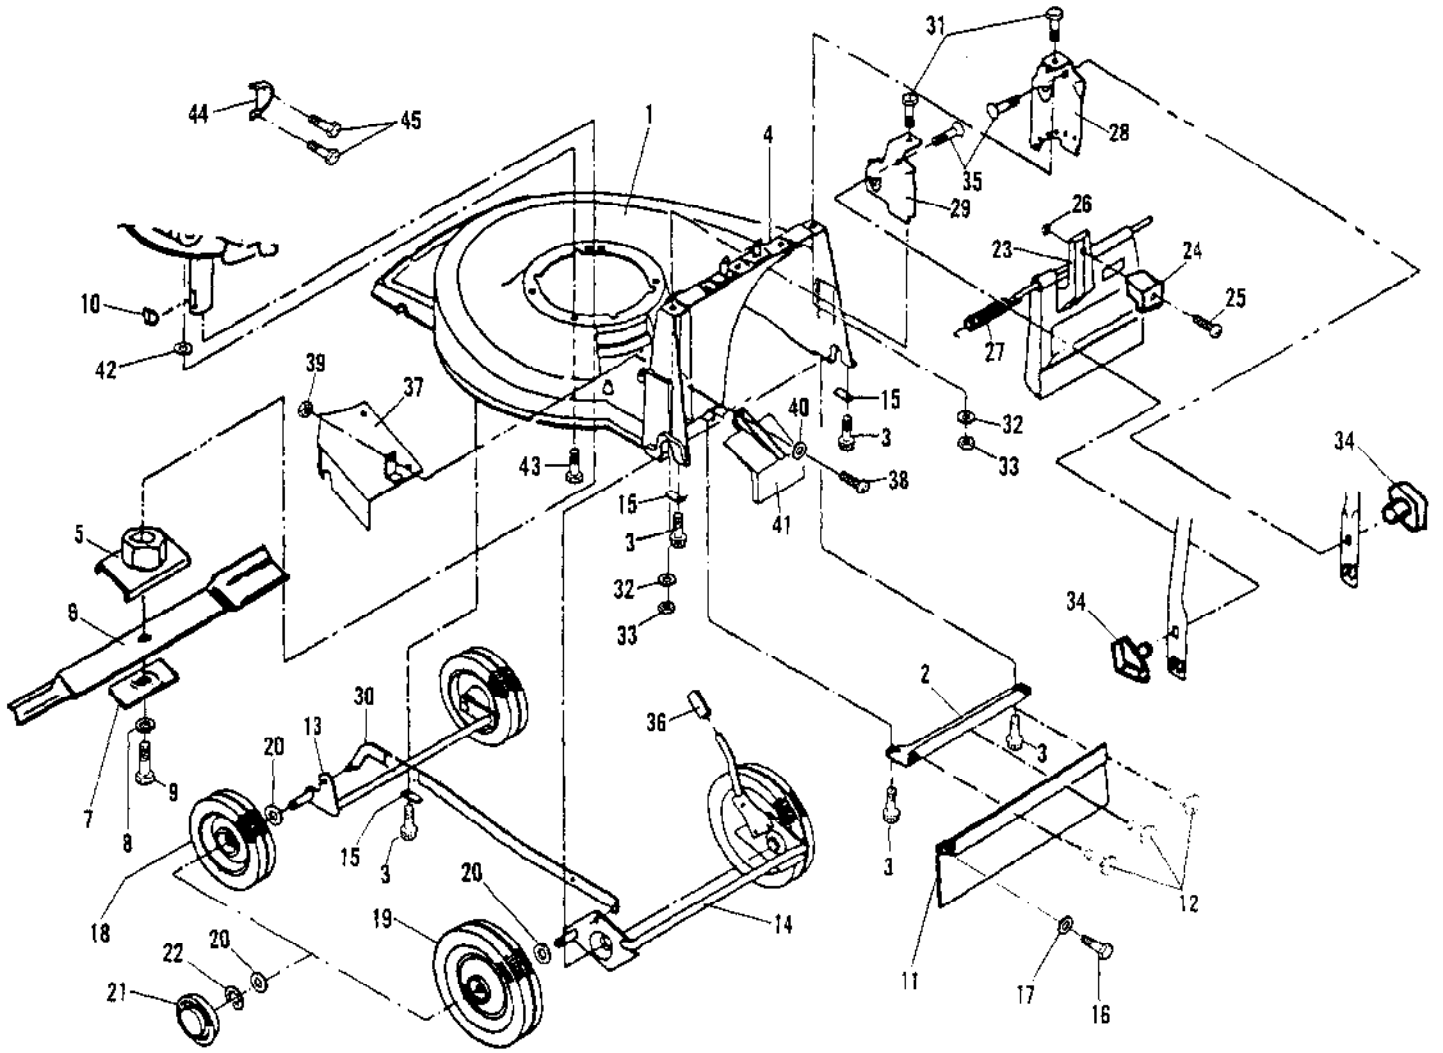

Ref #	Part Number	Qty	Description
1	219653	1	Catcher Kit
2	219701	10	Screw - 10-24 x 3/4
3	219679	10	Nut - 10-24

Ref #	Part Number	Qty	Description
1	219601	1	Handlebar-Upper (Push Mower)
	219602	1	Handlebar-Upper (Self Propelled Mower)
2	219603	1	Handlebar-Lower
3	219604	2	Handlebar Knob
4	219605	1	Engine Control Lever
5	219606	1	Bail Up-Stop Bracket-L.H.
	219607	1	Bail Up-Stop Bracket-R.H.
6	219608	2	Saddle Bolt 5/16 - 18 x 2"
7	219671	2	Screw - 10-32 x 1/2"
8	219609	1	Handle Panel
9	219610	1	Cable-Zone Restart
10	219671	1	Screw - 10-32 x 1/2"
11	219611	1	Throttle Control
12	219612	1	Clamp - Throttle
13	219672	1	Screw - 10 x 5/8
14	219673	1	Capscrew - Hex Hd 1/4-20 x 2"
15	219674	1	Nut - 1/4-20
16	219613	2	Cable Tie
17	219614	2	Rope Guide
18	219615	1	J-Bolt
19	219675	1	Nut - 1/4-20
20	219616	1	Drive Control Lever
21	219617	1	Drive Cable Assembly
22	219676	1	Capscrew-Hx Hd 5/16-18 x 1 1/2"
23	219677	1	Nut - 5/16-18
24	219678	1	Screw - 10-24 x 3/4" Rd Hd
25	219679	1	Nut - 10-24