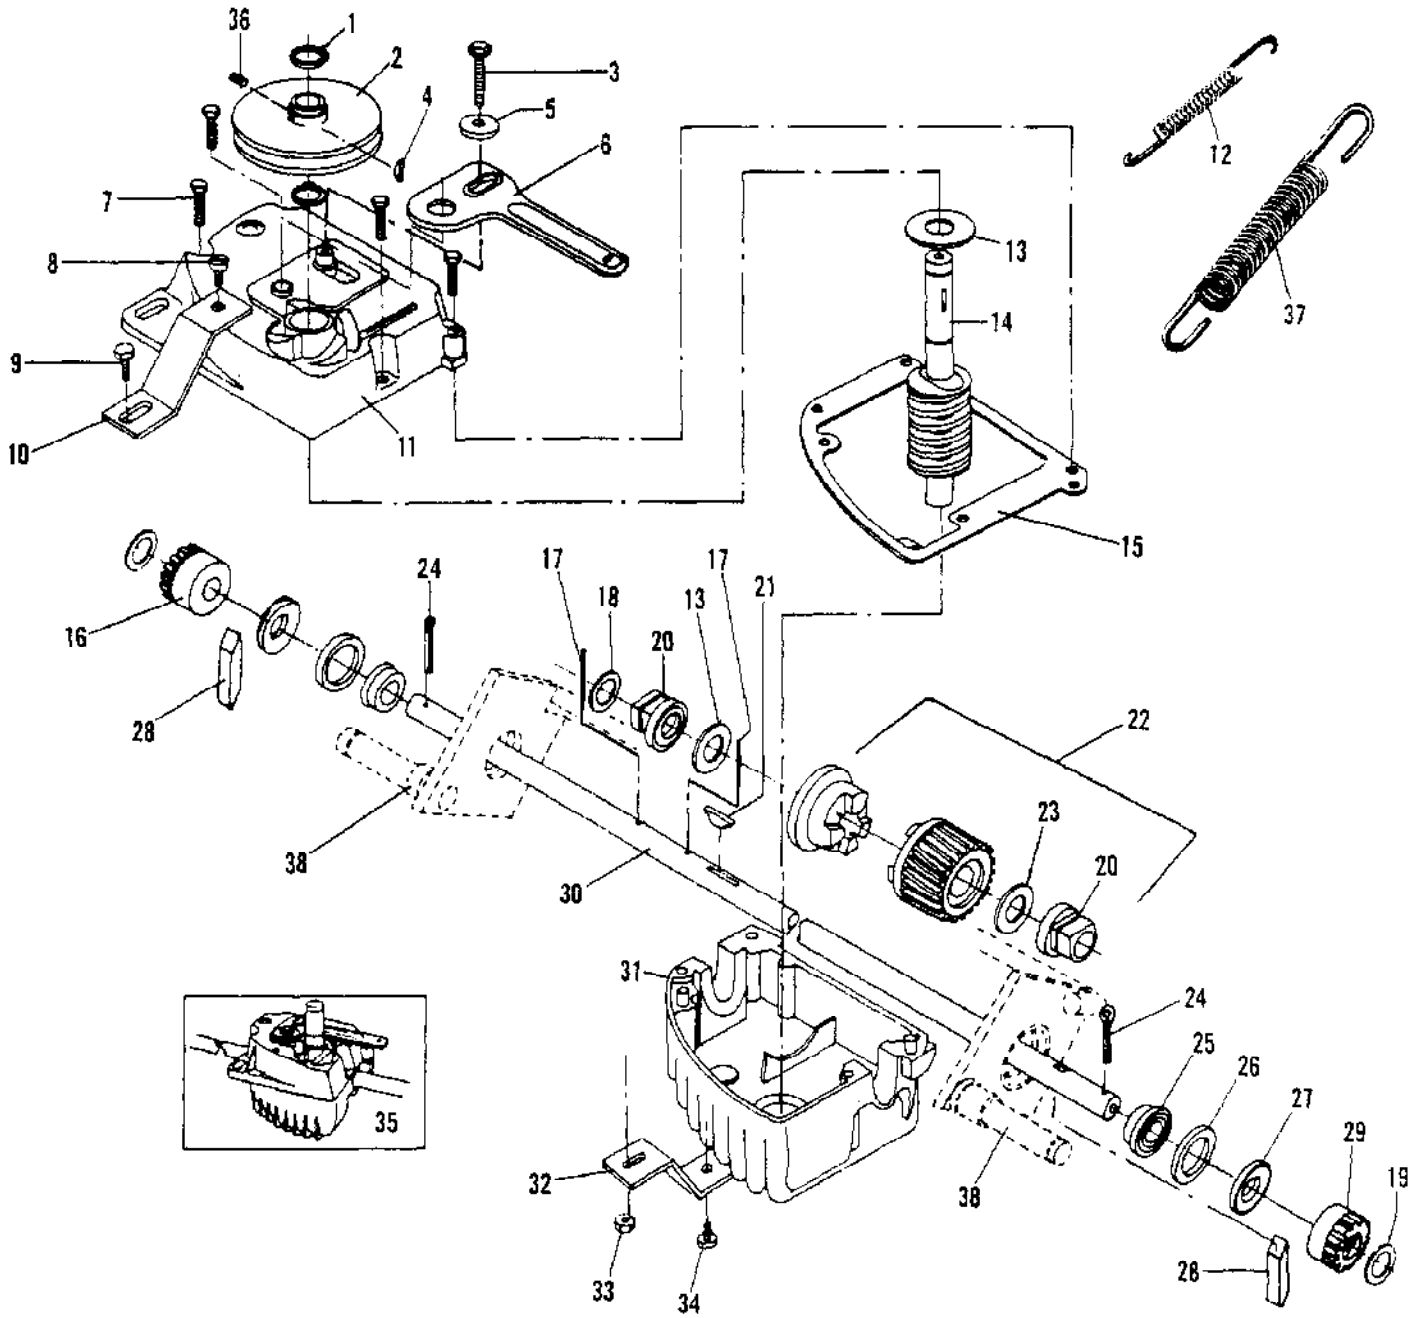

Ref #	Part Number	Qty	Description
1	219702	2	Retaining Ring
2	219654	1	Pulley & Set Screw Assembly
3	219703	1	Screw
4	219704	1	Woodruff Key - #2
5	219705	1	Washer
6	219655	1	Lever - Clutch
7	219706	4	Screw
8	219707	1	Screw - 10-24 x 1/2" Pan Hd
9	219708	1	Capscrew - Hx Hd 1/4-20 x 3/4"
10	219656	1	Upper Bracket
11	219657	1	Upper Housing Assembly
12	219709	1	Spring - Neutral Return
13	219710	2	Washer
14	219658	1	Shaft - Worm Gear R.H.
15	219659	1	Gasket
16	219660	1	Gear - R.H.
17	219661	2	Spring Pin
18	219711	1	Washer
19	219712	2	Washer - Flat
20	219783	2	Bearing
21	219714	1	Key
22	219662	1	Gear 3 Clutch Kit
23	219715	1	Washer
24	219716	2	Pin - Cotter 3/32 x 3/4"
25	219717	2	Bearing - Axle
26	219718	2	Washer - Felt
27	219719	2	Washer
28	219663	2	Drive Key
29	219664	1	Gear - L.H.
30	219665	1	Output Shaft
31	219666	1	Lower Housing Assembly
32	219667	1	Lower Bracket
33	219675	1	Nut - 1/4-20
34	219668	1	Screw - 1/4-20 x 1/2"
35	219669	1	Complete Transmission
36	219720	1	Set Screw - 1/4-20
37	219670	1	Spring - Drive
38	219274	1	Rear Axle Assembly