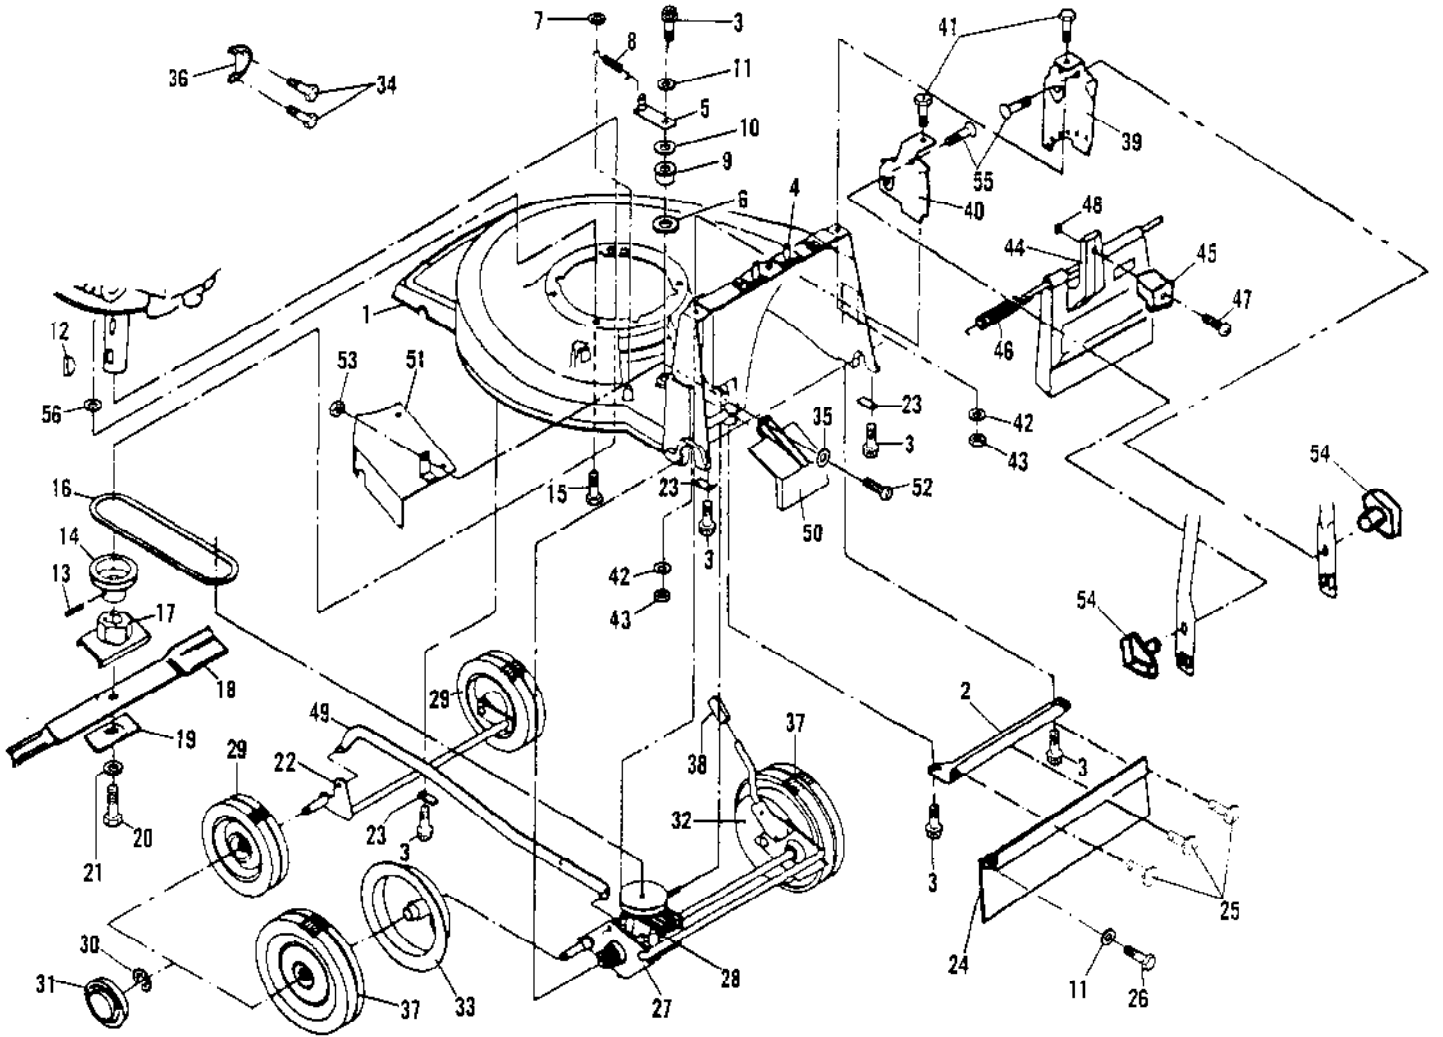

Ref #	Part Number	Qty	Description
1	219721	1	Deck Assembly - 21"
2	219619	1	Support - Deck Safety
3	219680	6	Screw - 1/4-20 x 1/2"
4	219620	1	Latch Bracket Assembly
5	219641	1	Idler Assembly
6	219697	1	Washer - Nylon
7	219698	1	Retainer
8	219642	1	Idler Spring
9	219643	1	Bushing - Nylon
10	219686	1	Washer - Flat 1/2"
11	219685	3	Washer - Flat 1/4"
12	219682	2	Woodruff Key - #6
13	219699	1	Set Screw
14	219644	1	Motor Pulley
15	219696	3	Engine Mtg. Bolt
16	219645	1	Drive Belt
17	219621	1	Blade Hub Assembly
18	219622	1	Cutter Blade - 21"
19	219623	1	Blade Retainer Plate
20	219681	1	Bolt - Blade Mounting
21	219624	1	Washer - Spring Lock 3/8"
22	219626	1	Front Axle Assembly
23	219628	4	Axle Retainer
24	219646	1	Drag Guard
25	219683	3	Pop Rivet - 3/16"
26	219684	1	Screw - 1/4-20 x 5/8"
27	219647	1	Rear Axle & Transmission Asy
28			See "Transmission Assembly" Illustration and parts list
29	219629	2	Wheel - Front 7"
30	219687	4	Retaining Ring
31	219631	4	Hubcap
32	219648	1	Rear Wheel Cover - R.H.
33	219649	1	Rear Wheel Cover - L.H.
34	219700	2	Screw - 8-32 x 5/8"
35	219694	1	Washer - Flat 3/16
36	219652	1	Deflector - Muffler
37	219650	2	Wheel - Rear 8"
38	219638	1	Height Adjustor Cap
39	219635	1	Handle Bracket - R.H.
40	219636	1	Handle Bracket - L.H.
41	219690	2	Screw - 5/16-18 x 1"
42	219691	2	Washer - Flat
43	219692	2	Nut - 5/16-18 Hex Lock
44	219632	1	Rear Door
45	219633	1	Extension - Rear Door
46	219634	1	Torsion Spring
47	219688	1	Screw - 10-24 x 3/4"
48	219689	1	Nut - 10-24
49	219637	1	Link Bar
50	219651	1	Transmission Cover
51	219639	1	Belt Guard Assembly
52	219678	1	Screw - 10-24 x 3/4" Rd Hd
53	219679	1	Nut - 10-24
54	219604	2	Handlebar Knob
55	219693	2	Bolt - 5/16-18 x 1-1/8"