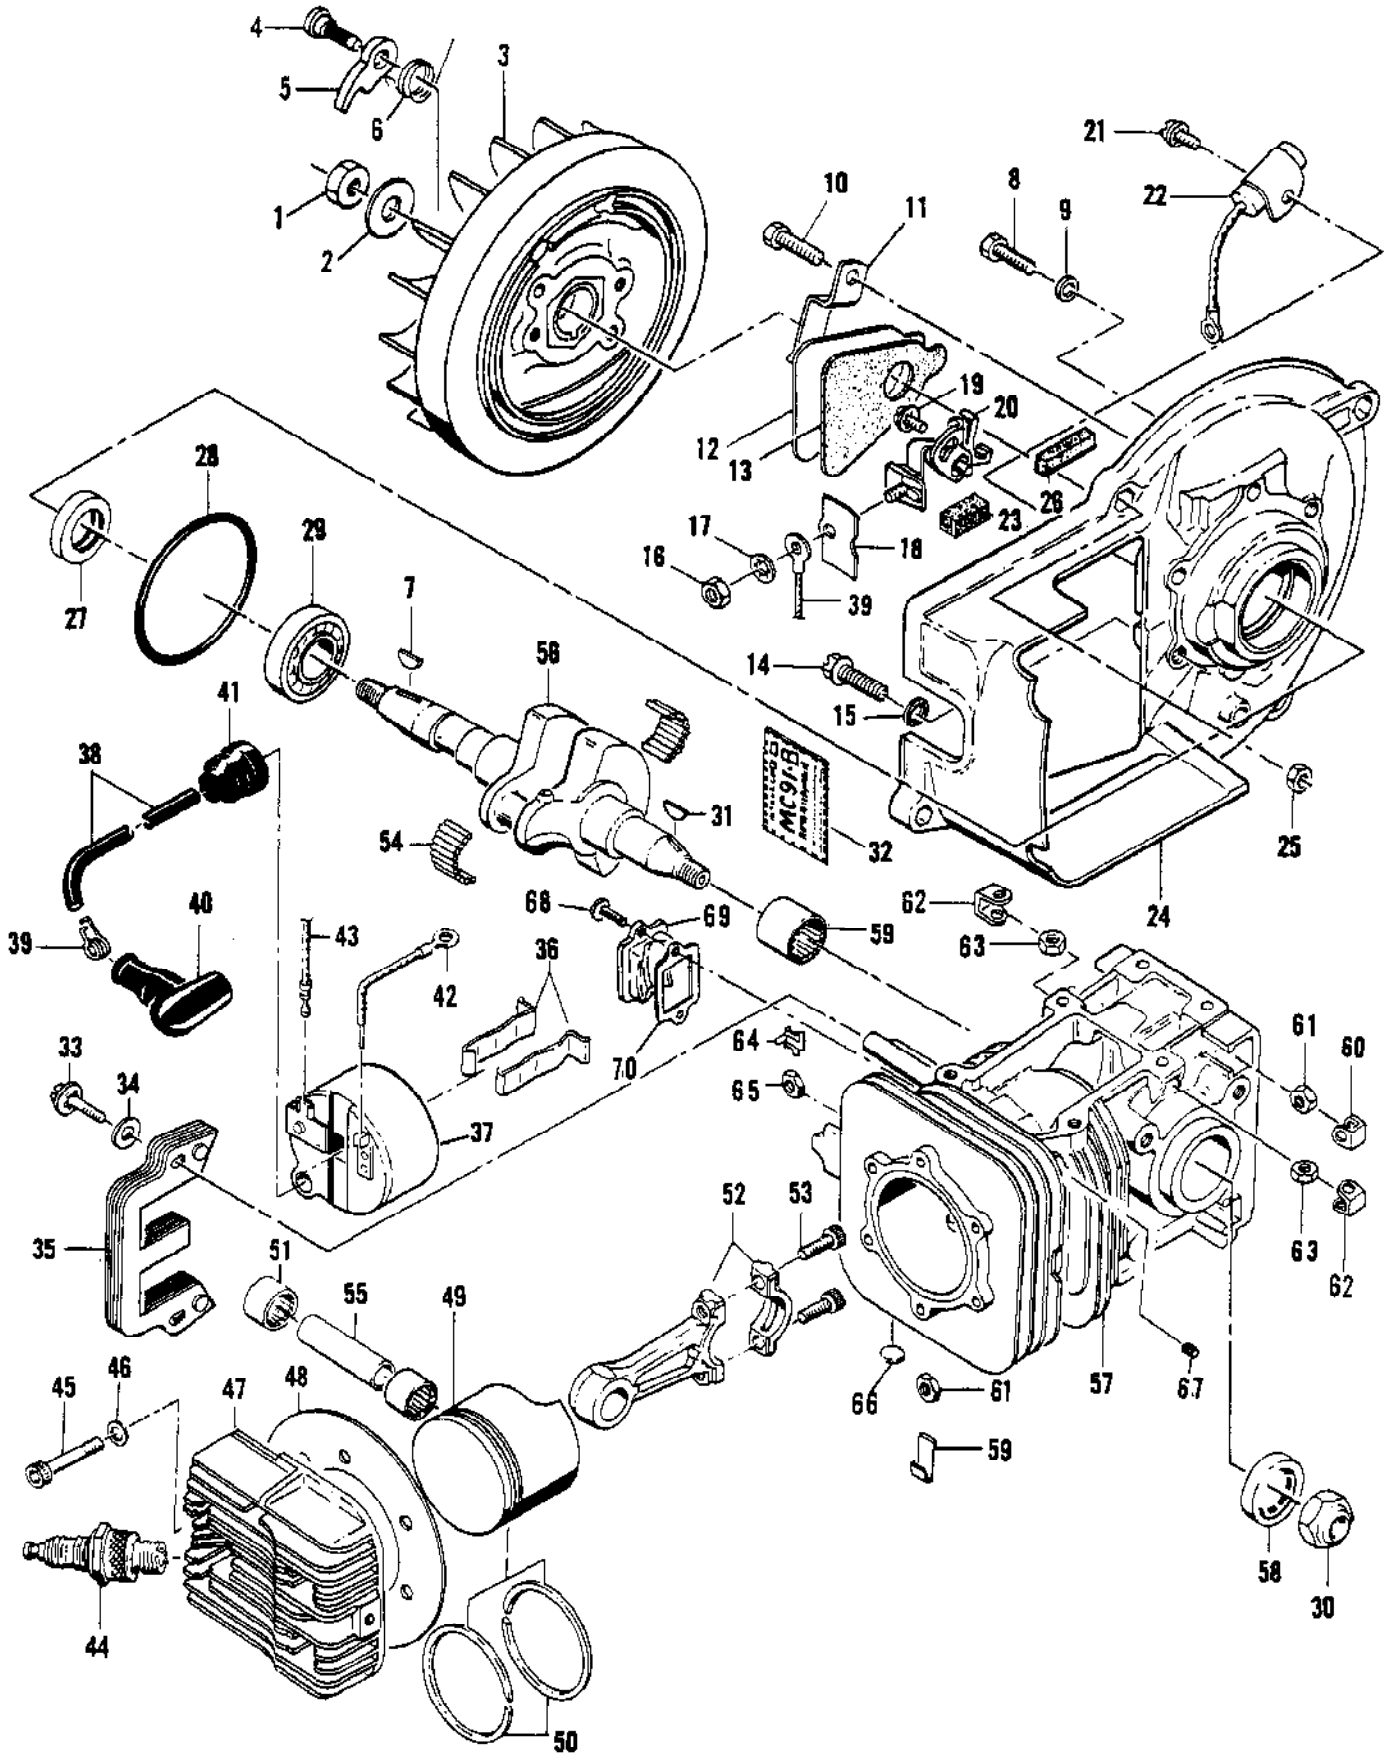

Ref #	Part Number	Qty	Description
1	101179	1	Nut - Hex 7/16-20
2	101270	1	Washer - 7/16
3	68280	1	Flywheel Assy
	68282	1	Flywheel & Pawl Assy
4	36144B	2	Pin - Starter pawl
5	24093	2	Pawl - Starter
6	50582	2	Spring - Pawl
7	103879	1	Key - Woodruff
8	102289	3	Screw - Hex hd 10-24 x 3/4
9	102189	3	Washer - #10
10	104815	1	Screw - Hex hd 10-24 x 7/8 (SEMS)
11	50671	1	Retainer - Breaker box cover
12	50588A	1	Cover - Breaker box
13	65584	1	Gasket - Breaker box
14	55494	2	Screw Assy - Sealing
15	55492	2	Washer - Sealing
16	100251	1	Nut - Hex 8-32
17	100057	1	Lockwasher - #8
18	50381A	1	Insulator - Breaker terminal
19	103672	1	Screw - Fil hd 8-32 x 1/2 (SEMS)
20	50076A	1	Breaker Assy
21	103672	1	Screw - Fil hd 8-32 x 1/2 (SEMS)
22	50074	1	Condenser
	61650	1	Condenser
23	50664	1	Felt - Breaker box
24	57126A	1	Cover - Crankcase
25	101326	2	Nut - Hex 10-24
26	54184	1	Wiper - Felt
27	50663	1	Seal - Oil
28	104523	1	"O" Ring
29	100824	1	Bearing, Ball
30	103746	1	Locknut - Hex 3/8-24
31	103879	1	Key - Woodruff
32	65927	1	Nameplate
	68900	1	Nameplate
	84705	1	Nameplate
33	104815	2	Screw - Hex hd 10-24 x 7/8 (SEMS)
34	100352	2	Washer - #10
35	51251	1	Lamination Assy
36	51253	2	Retainer - Coil
37	57643A	1	Kit-Coil
38	50120	1	Wire Assy - Spark plug
39	55061	1	Connector
40	55060	1	Boot
41	55617	1	Nipple
42	101883	1	Wire Assy - Ground
43	57225	1	Wire Assy - Primary
44	83563	1	Spark Plug - 14 mm - 0.375 reach
	84536	1	Spark Plug - 14 mm - 0.472 reach
45	104534	6	Screw - Skt hd 10-24 x 1-13/32
46	24236	6	Washer - Special
47	63895	1	Head - Cylinder
	84441	1	Head - Cylinder
48	65577	1	Gasket - Cylinder head
	69760	1	Gasket - Cylinder head