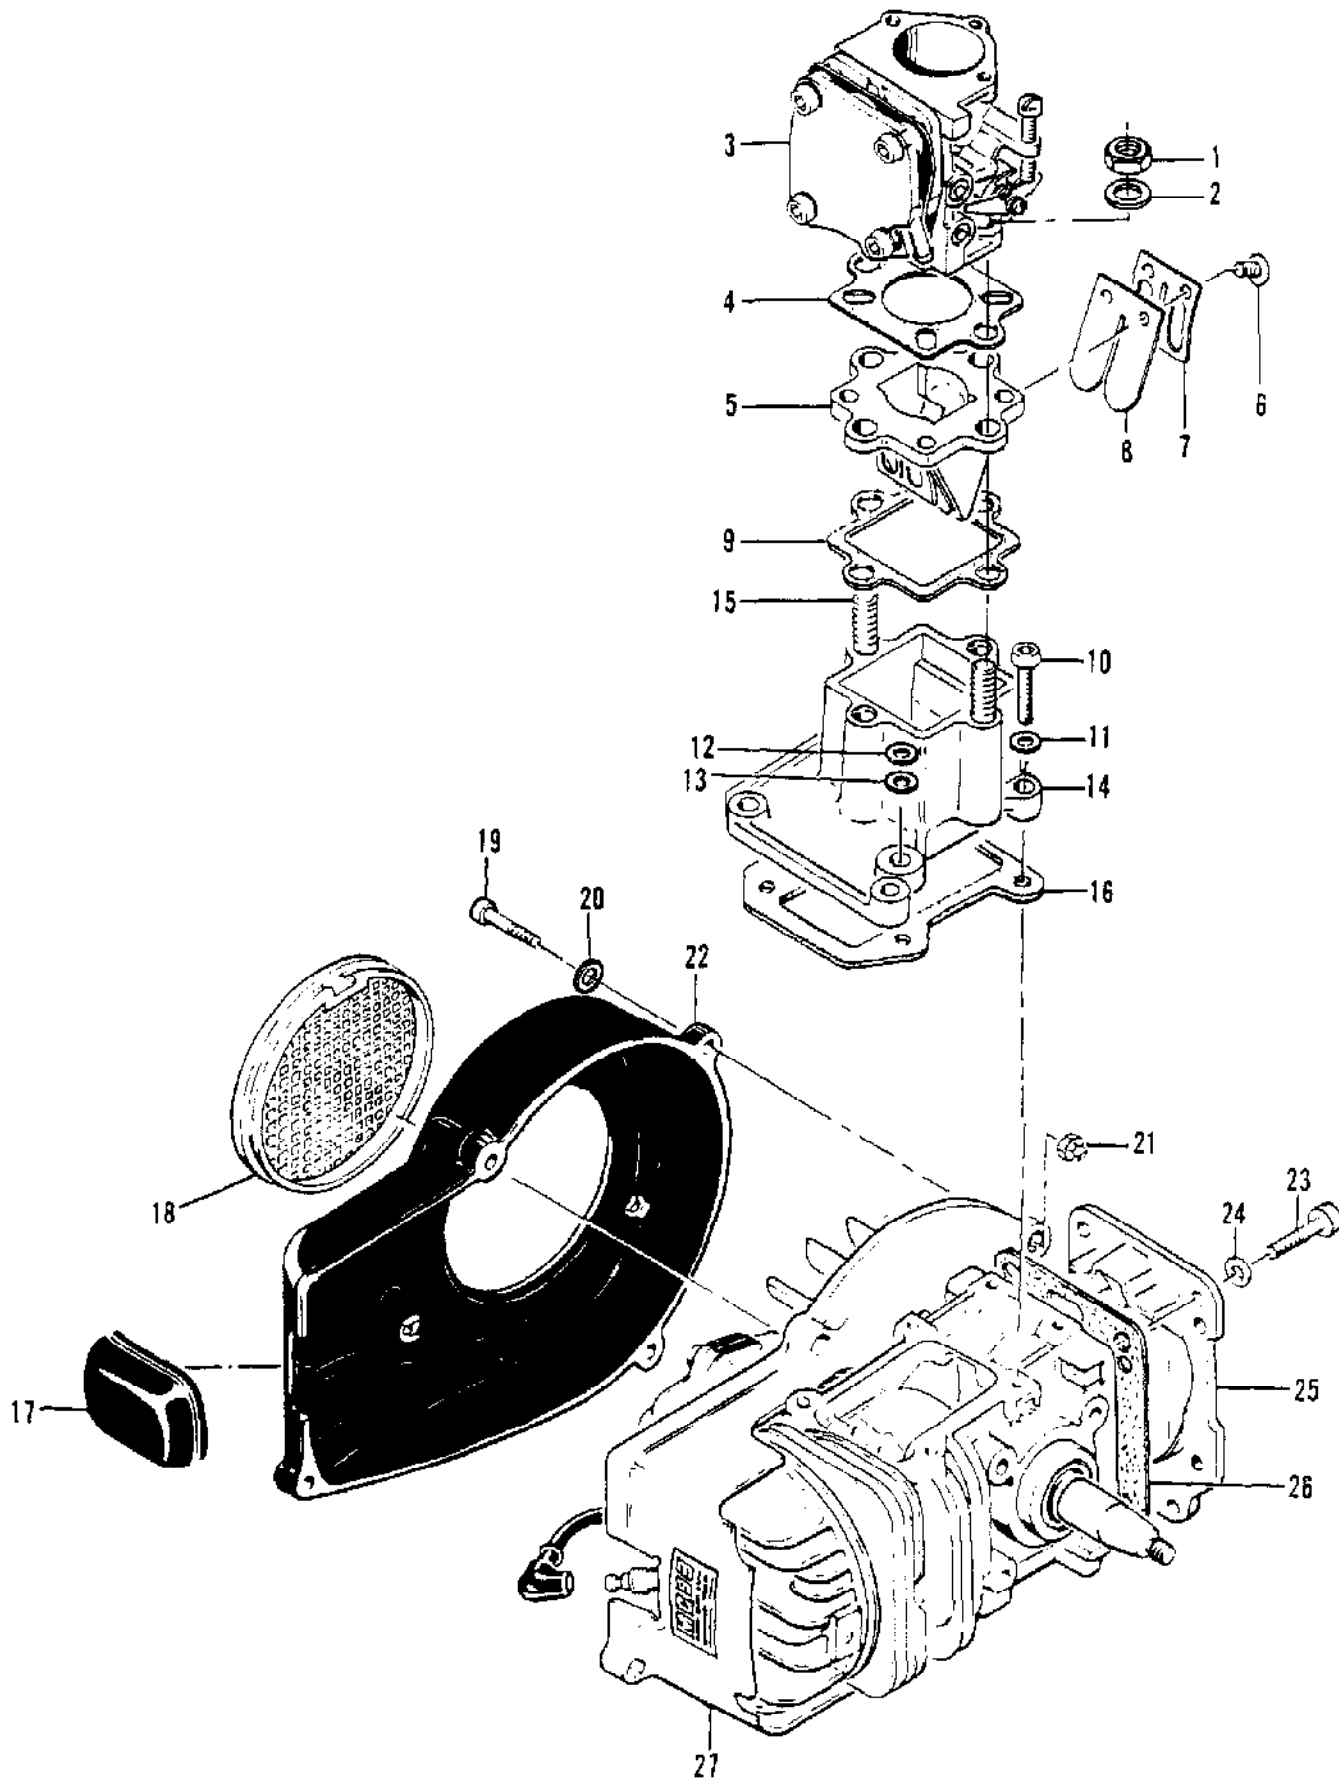

Ref #	Part Number	Qty	Description
	91044	1	Carburetor Assy
1	91167	4	Screw - Skt hd 10-24 x 1
2	84941	11	Body - Fuel pump
3	48911	1	Filter - Fuel
4	57274B	1	Diaphragm Assy - Fuel pump
5	69170	1	Plate - Diaphragm
6	89888	1	Diaphragm - Carburetor
7	53766A	1	Valve - Check
8	55397	1	Screw - Idle speed
9	51705	1	Spring - Idle screw
10	104814	2	Screw - Pan hd 4-40 x 1/4
11	50701A	1	Arm - Throttle shaft
12	65935	1	Spring Throttle return
13	110055	1	Screw - Fil hd 8-32 x 3/8
14	55082	1	Clip - Throttle shaft
15	65934	1	Plate - Throttle
16	65932	1	Shaft Assy - Throttle
17	84940	1	Needle Assy - High speed adjustment
18	67502	2	Spring - Needle
19	52937	2	Washer - Packing
20	88106	2	Ring - Packing
21	84939	1	Needle Idle adjustment
22	101796	1	Pin - Choke plate
23	48827	2	Plug - Choke shaft bore
24	55062A	2	Bushing - Body
25	104728	1	Screw - Lever pin
26	104305	1	Pin - Lever
27	84317	1	Lever - Inlet
28	57172	1	Spring - Level
29	83753	1	Needle - Inlet valve
30	84942	3	Screw - Circuit plate
31	84938	1	Plate - Circuit
32	84944	1	Diaphragm - Check valve
33	84945	1	Gasket - Circuit plate
34	84946	1	Gasket - Circuit plate

Ref #	Part Number	Qty	Description
56	110685	3	Plug - Cup
57	83374	2	Insert
58	91073	1	Gasket - Cylinder head