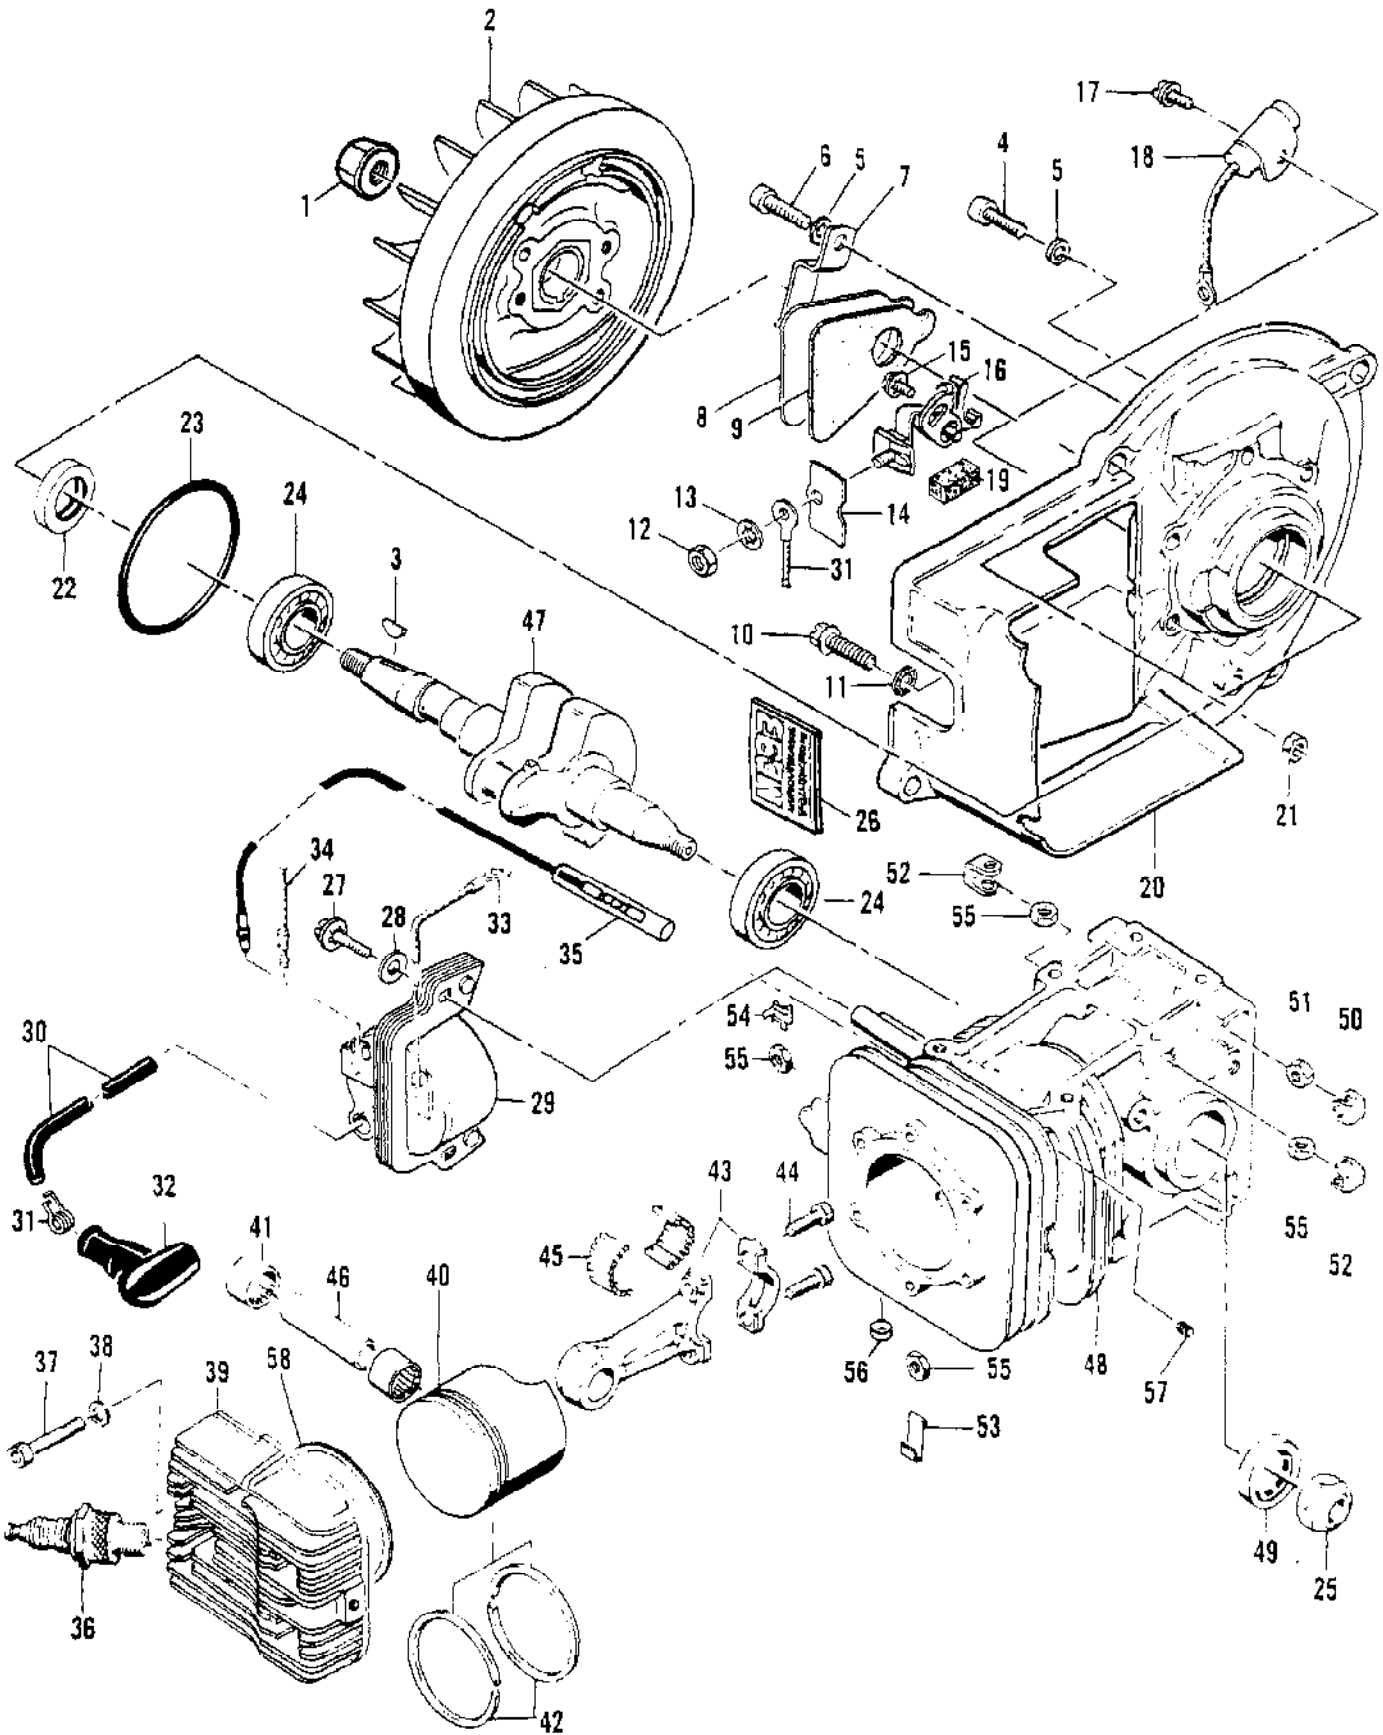

Ref #	Part Number	Qty	Description
1	110655	1	Nut - Hex 7 16-20
2	68280	1	Flywheel Assy
3	100106	1	Key - Woodruff
4	110714	3	Screw - Skt hd 10-24 x 3/4
5	24236	4	Washer - Special
6	110714	1	Screw - Skt hd 10-24 x 3/4
7	50671	1	Retainer - Breaker box cover
8	50588A	1	Cover - Breaker box
9	65584	1	Gasket - Breaker box
10	55494	2	Screw Assembly - Sealing
11	55492	2	Washer - Sealing
12	100251	1	Nut - Hex 8-32
13	100057	1	Lockwasher - #8
14	50381A	1	Insulator - Breaker terminal
15	110338	1	Screw - Hx hd 8-32 x 9/16
16	88806	1	Breaker Assy
17	110338	1	Screw - Hx hd 8-32 x 9/16
18	85358	1	Condenser
19	50664	1	Felt - Breaker box
20	92923	1	Cover - Crankcase
21	101326	2	Nut - Hx 10-24
22	89335	1	Seal - Oil
23	104523	1	O-Ring
24	100824	2	Bearing - Ball
25	86113	1	Locknut - Hex 3/8-24 (LH)
26	92925	1	Nameplate
27	110713	2	Screw - Skt hd 10-24 x 7/8
28	83745	7	Washer - Special
29	86413	1	Coil & Lamination Assy
30	50120	1	Wire Assy - Spark plug
31	55061	1	Connector
32	55060	1	Boot
33	101883	1	Wire Assy - Ground
34	57225	1	Wire Assy - Primary
35	86131	1	Wire Assy - Kill switch
36	84536	1	Sparkplug - 14mm 0.472 reach
37	110692	6	Screw - Skt hd 10-24 x 1-3/8
38	24236	6	Washer - Special
39	89743	1	Head - Cylinder
40	68898	1	Piston Assy
41	104519	2	Bearing - Needle
42	47767	1	Ring Set - Piston, 2.165 chrome
43	47903	1	Connecting Rod Assy
44	60210A	2	Screw - Skt hd spcl
45	69891	24	Roller - Needle
46	69408	1	Pin - Piston
47	91085A	1	Crankshaft
48	91040A	1	Crankcase Assy
49	104432	1	Seal - Oil
50	18556A	4	Retainer - Nut
51	101143	4	Nut - Hex 1/4-20
52	28053	2	Retainer - Nut
53	57063	4	Retainer - Nut
54	104255	2	Retainer - Nut
55	101326	8	Nut - Hex 10-24