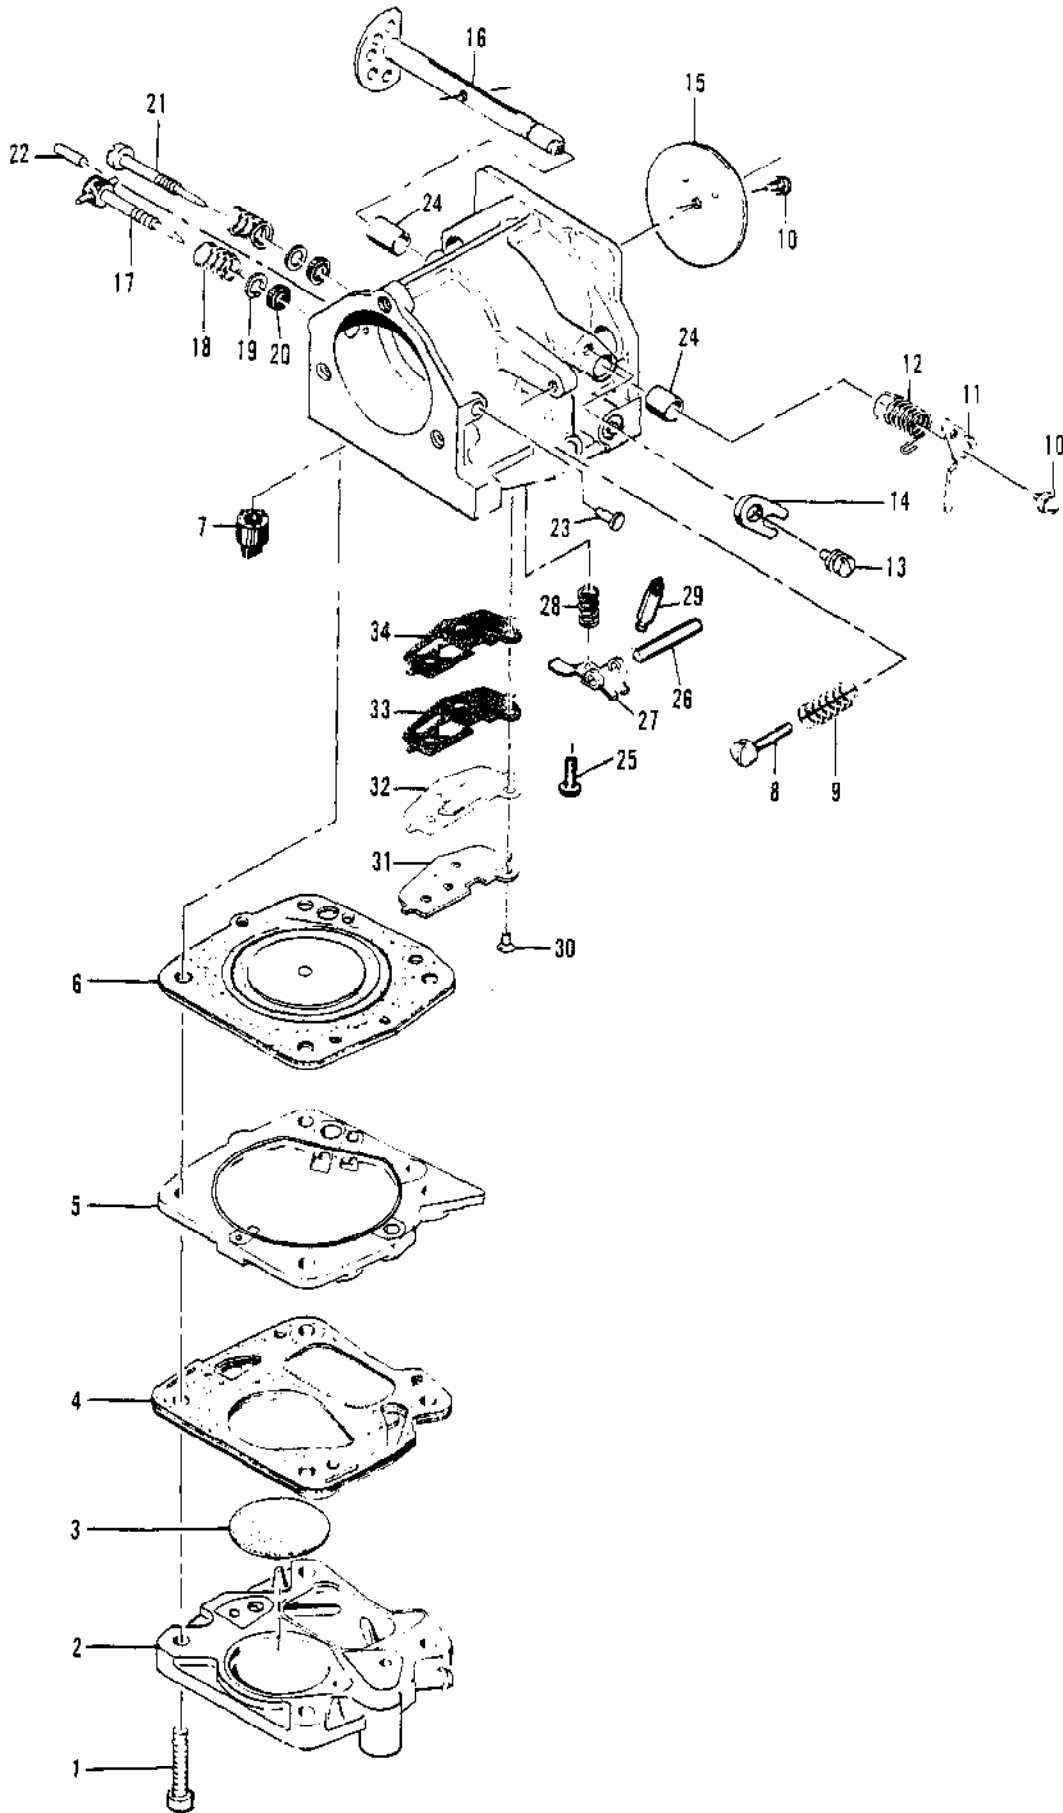

Ref #	Part Number	Qty	Description
	91044	1	Carburetor Assy
1	91167	4	Screw - Skt hd 10-24 x 1
2	84941	11	Body - Fuel pump
3	48911	1	Filter - Fuel
4	57274B	1	Diaphragm Assy - Fuel pump
5	69170	1	Plate - Diaphragm
6	89888	1	Diaphragm - Carburetor
7	53766A	1	Valve - Check
8	55397	1	Screw - Idle speed
9	51705	1	Spring - Idle screw
10	104814	2	Screw - Pan hd 4-40 x 1/4
11	50701A	1	Arm - Throttle shaft
12	65935	1	Spring Throttle return
13	110055	1	Screw - Fil hd 8-32 x 3/8
14	55082	1	Clip - Throttle shaft
15	65934	1	Plate - Throttle
16	65932	1	Shaft Assy - Throttle
17	84940	1	Needle Assy - High speed adjustment
18	67502	2	Spring - Needle
19	52937	2	Washer - Packing
20	88106	2	Ring - Packing
21	84939	1	Needle Idle adjustment
22	101796	1	Pin - Choke plate
23	48827	2	Plug - Choke shaft bore
24	55062A	2	Bushing - Body
25	104728	1	Screw - Lever pin
26	104305	1	Pin - Lever
27	84317	1	Lever - Inlet
28	57172	1	Spring - Level
29	83753	1	Needle - Inlet valve
30	84942	3	Screw - Circuit plate
31	84938	1	Plate - Circuit
32	84944	1	Diaphragm - Check valve
33	84945	1	Gasket - Circuit plate
34	84946	1	Gasket - Circuit plate