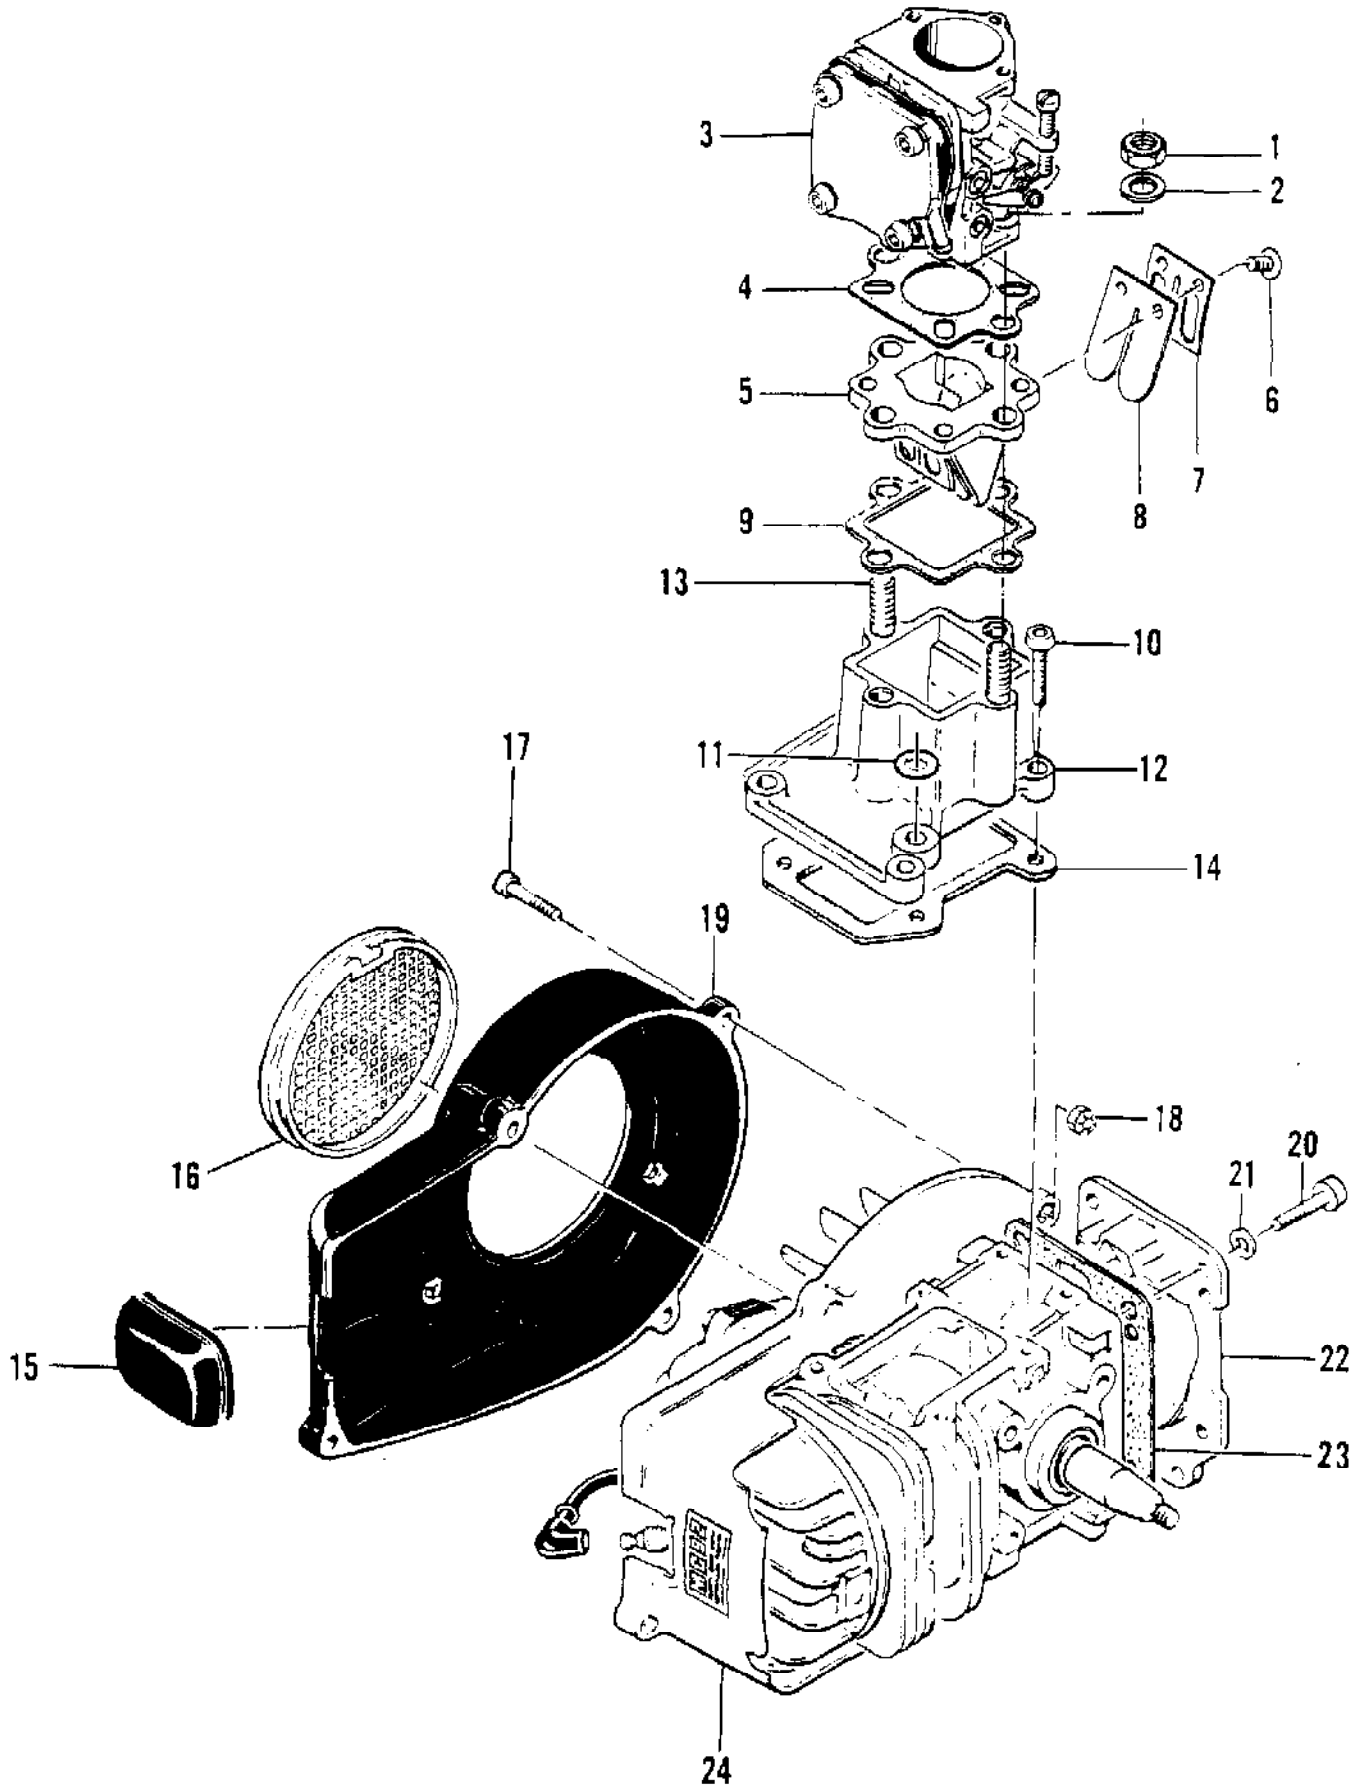

Ref #	Part Number	Qty	Description
	91044	1	Carburetor Assy
1	91167	4	Screw - Skt hd 10-24 x 1
2	84941	1	Body - Fuel pump
3	48911	1	Filter - Fuel
4	57274B	1	Diaphragm Assy - Fuel pump
5	69170	1	Plate - Diaphragm
6	89888	1	Diaphragm - Carburetor
7	53766A	1	Valve - Check
8	55397	1	Screw - Idle speed
9	51705	1	Spring - Idle screw
10	104814	2	Screw - Pan hd 4-40 x 1/4
11	50701A	1	Arm - Throttle Shaft
12	65935	1	Spring - Throttle return
13	110055	1	Screw - Fil hd 8-32 x 3/8
14	55082	1	Clip - Throttle shaft
15	65934	1	Plate - Throttle
16	65932	1	Shaft Assy - Throttle
17	84940	1	Needle Assy - High speed adjustment
18	67502	2	Spring - Needle
19	52937	2	Washer - Packing
20	88106	2	Ring - Packing
21	84939	1	Needle - Idle adjustment
22	101796	1	Pin - Choke plate
23	48827	2	Plug - Choke shaft bore
24	55062A	2	Bushing - Body
25	104728	1	Screw - Lever pin
26	104305	1	Pin - Lever
27	84317	1	Lever - Inlet
28	57172	1	Spring - Lever
29	83753	1	Needle - Inlet valve
30	84942	3	Screw - Circuit plate
31	84938	1	Plate - Circuit
32	84944	1	Diaphragm - Check valve
33	84945	1	Gasket - Circuit plate
34	84946	1	Gasket - Circuit plate