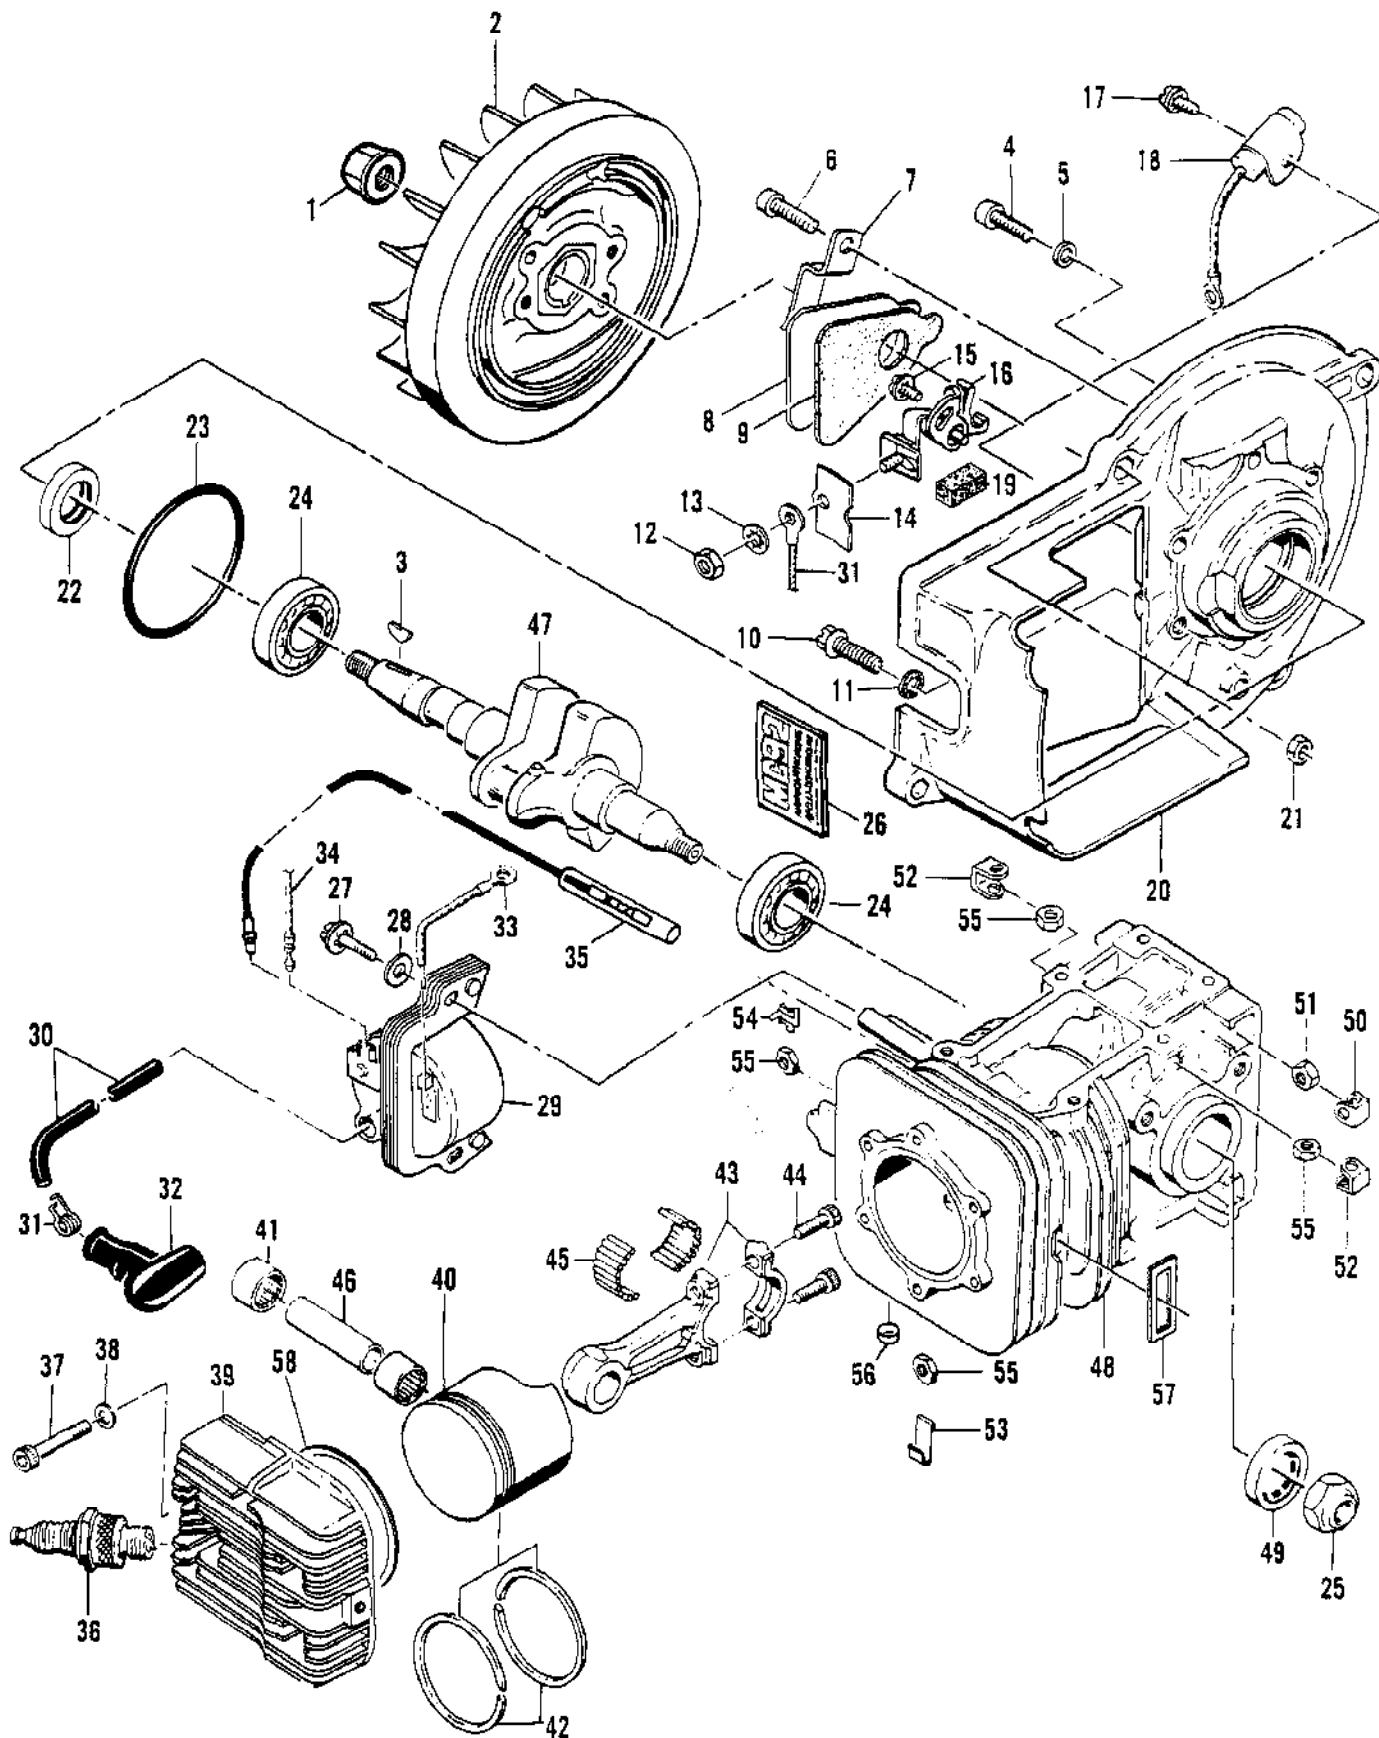

Ref #	Part Number	Qty	Description
1	110655	1	Nut - Hex 7/16-20
2	68280	1	Flywheel Assy
3	103879	1	Key - Woodruff
4	110713	3	Screw - Skt hd 10-24 x 3/4
5	24236	3	Washer - Special
6	110713	1	Screw - Skt hd 10-24 x 7/8
7	50671	1	Retainer - Breaker box cover
8	50588A	1	Cover - Breaker box
9	65584	1	Gasket - Breaker box
10	55494	2	Screw - Assy - Sealing
11	55492	2	Washer - Sealing
12	100251	1	Nut - Hex 8-32
13	100057	1	Lockwasher - #8
14	50381A	1	Insulator - Breaker terminal
15	103672	1	Screw - Fil hd 8-32 x 1/2 (SEMS)
16	88806	1	Breaker Assy
17	103672	1	Screw - Fil hd 8-32 x 1/2 (SEMS)
18	85358	1	Condenser
19	50664	1	Felt - Breaker box
20	57126A	1	Cover - Crankcase
21	101326	2	Nut - Hex 10-24
22	89335	1	Seal - Oil
23	104523	1	O-Ring
24	100824	2	Bearing - Ball
25	86113	1	Locknut - Hex 3/8-24 (LH)
26	91078	1	Nameplate
27	110713	2	Screw - Skt hd 10-24 x 7/8
28	83745	2	Washer - Special
29	86413	1	Coil & Lamination Assy
30	50120	1	Wire Assy - Sparkplug
31	55061	1	Connector
32	55060	1	Boot
33	101883	1	Wire Assy - Ground
34	57225	1	Wire Assy - Primary
35	86131	1	Wire Assy - Kill switch
36	84536	1	Sparkplug - 14mm - 0.472 reach
37	104534	6	Screw - Skt hd 10-24 x 1-13/32
38	24236	6	Washer - Special
39	89743	1	Head - Cylinder
40	68898	1	Piston Assy
41	104519	2	Bearing - Needle
42	47767	1	Ring Set - Piston, 2.165 chrome
43	47903	1	Connecting Rod Assy
44	60210A	1	Screw - Skt hd spcl
45	69891	24	Roller - Needle
46	69408	1	Pin - Piston
47	91085	1	Crankshaft
48	91040	1	Crankcase Assy
49	104432	1	Seal - Oil
50	18556A	4	Retainer - Nut
51	101143	4	Nut - Hex 1/4-20
52	28053	2	Retainer - Nut
53	57063	4	Retainer - Nut
54	104255	2	Retainer - Nut
55	101326	8	Nut - Hex 10-24