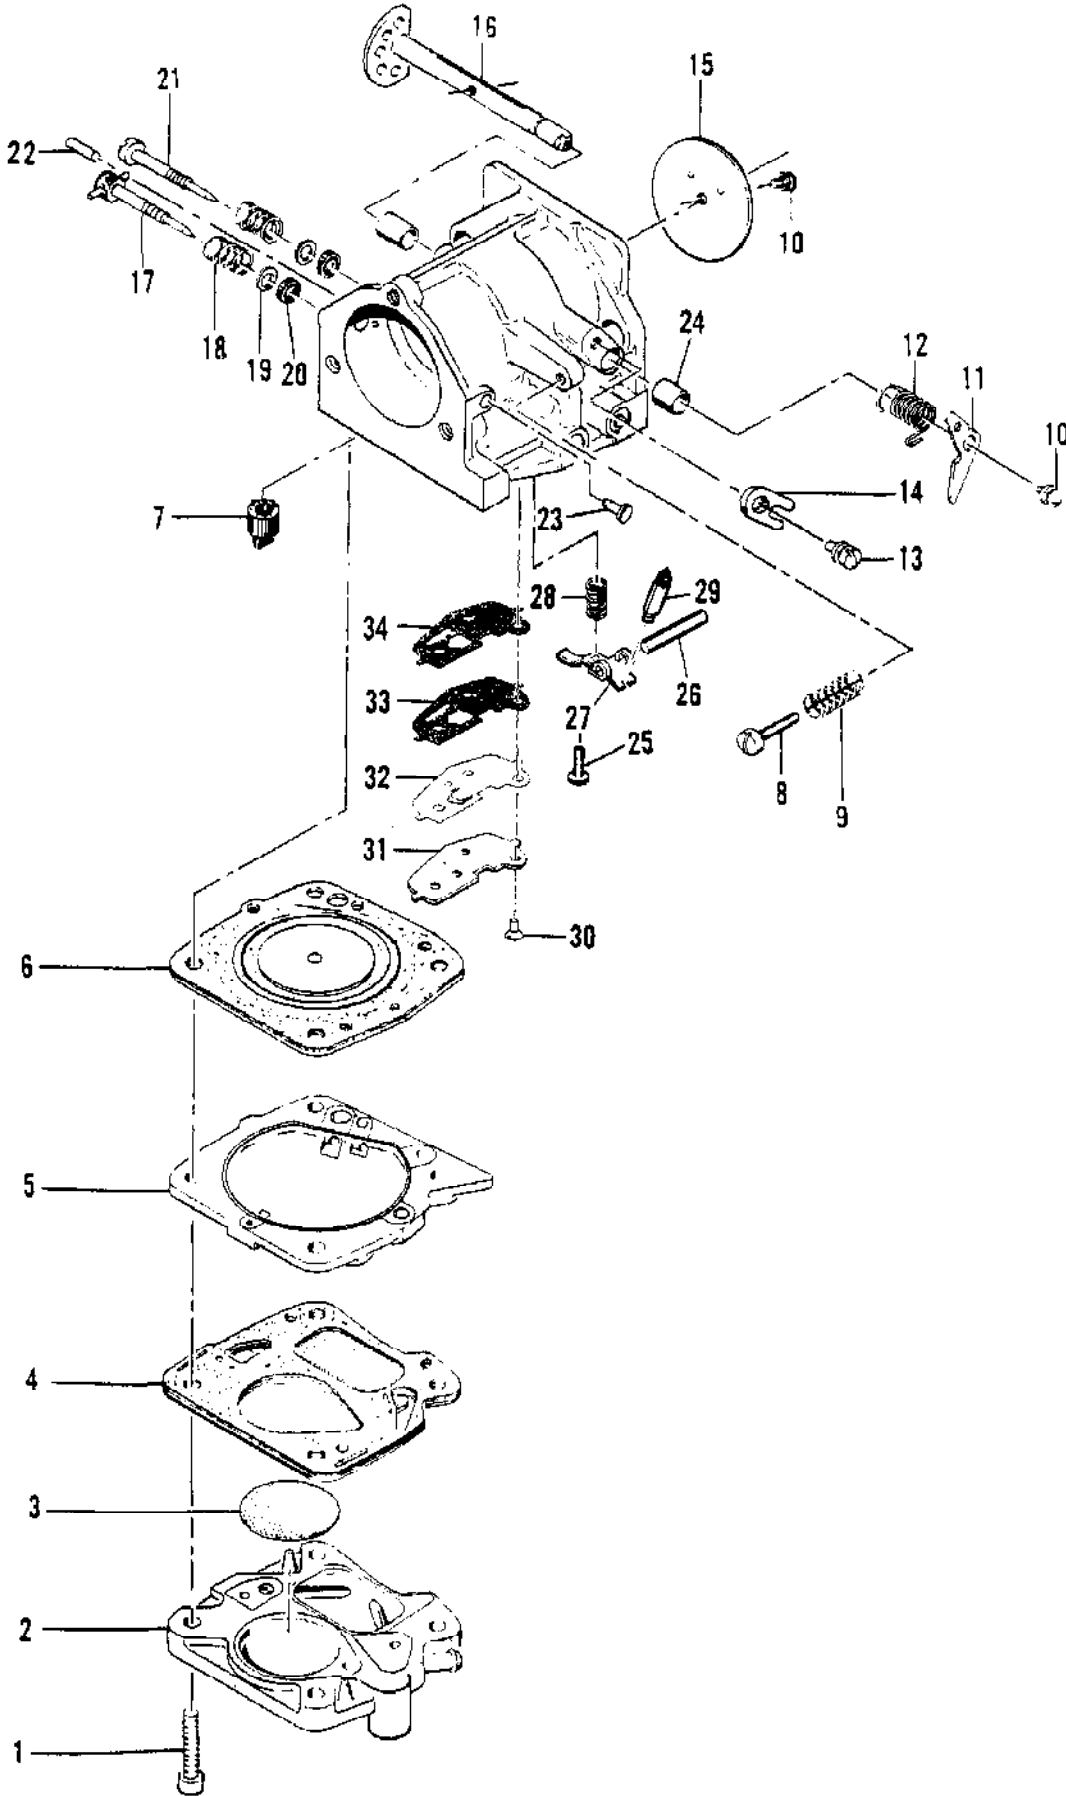

Ref #	Part Number	Qty	Description
	91044	1	Carburetor Assy
1	91167	4	Screw - Skt hd 10-24 x 1
2	84941	1	Body - Fuel pump
3	48911	1	Filter - Fuel
4	57274B	1	Diaphragm Assy - Fuel pump
5	69170	1	Plate - Diaphragm
6	89888	1	Diaphragm - Carburetor
7	53766A	1	Valve - Check
8	55397	1	Screw - Idle speed
9	51705	1	Spring - Idle screw
10	104814	2	Screw - Pan hd 4-40 x 1/4
11	50701A	1	Arm - Throttle Shaft
12	65935	1	Spring - Throttle return
13	110055	1	Screw - Fil hd 8-32 x 3/8
14	55082	1	Clip - Throttle shaft
15	65934	1	Plate - Throttle
16	65932	1	Shaft Assy - Throttle
17	84940	1	Needle Assy - High speed adjustment
18	67502	2	Spring - Needle
19	52937	2	Washer - Packing
20	88106	2	Ring - Packing
21	84939	1	Needle - Idle adjustment
22	101796	1	Pin - Choke plate
23	48827	2	Plug - Choke shaft bore
24	55062A	2	Bushing - Body
25	104728	1	Screw - Lever pin
26	104305	1	Pin - Lever
27	84317	1	Lever - Inlet
28	57172	1	Spring - Lever
29	83753	1	Needle - Inlet valve
30	84942	3	Screw - Circuit plate
31	84938	1	Plate - Circuit
32	84944	1	Diaphragm - Check valve
33	84945	1	Gasket - Circuit plate
34	84946	1	Gasket - Circuit plate