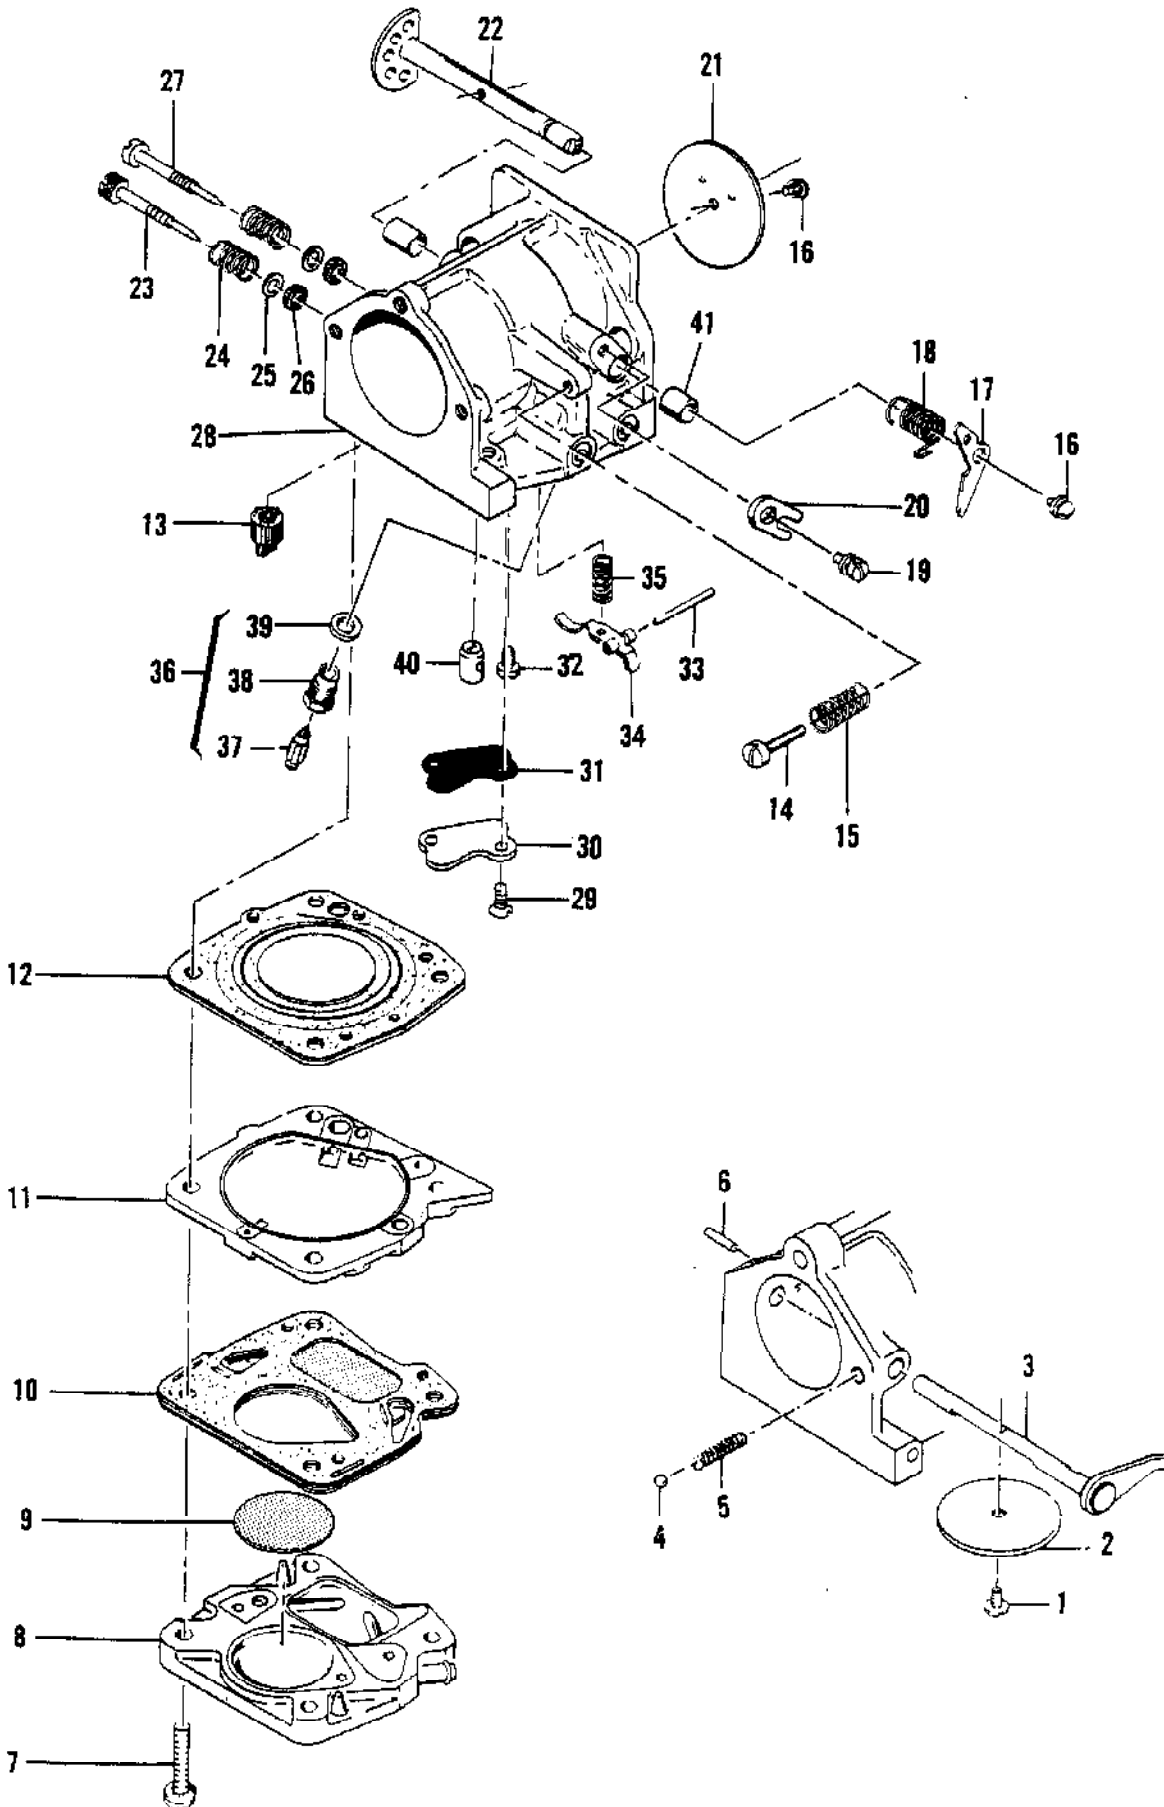

| Ref # | Part Number | Qty | Description                       |
|-------|-------------|-----|-----------------------------------|
|       | 68886       | 1   | Carburetor Assy                   |
|       | 82894       | 1   | Carburetor Assy                   |
| 1     | 104814      | 1   | Screw - Pan hd 4-40 x 1/4 (SEMS)  |
| 2     | 65934       | 1   | Plate - Choke                     |
| 3     | 82893       | 1   | Shaft Assy - Choke                |
| 4     | 100071      | 1   | Ball - Choke detent               |
| 5     | 52930       | 1   | Spring - Choke detent             |
| 6     | 101796      | 1   | Pin - Groove                      |
| 7     | 104520      | 4   | Screw - Pan hd 10-24 x 7/8 (SEMS) |
| 8     | 69169       | 1   | Body - Fuel pump                  |
| 9     | 48911       | 1   | Filter - Fuel                     |
| 10    | 57274B      | 1   | Diaphragm - Fuel pump             |
| 11    | 69170       | 1   | Plate - Diaphragm                 |
| 12    | 66092       | 1   | Diaphragm - Carburetor            |
| 13    | 53766A      | 1   | Valve - Check                     |
| 14    | 62910       | 1   | Screw - Idle speed                |
|       | 55397       | 1   | Screw - Idle speed                |
| 15    | 51705       | 1   | Spring - Idle screw               |
| 16    | 104814      | 2   | Screw - Pan hd 4-40 x 1/4 (SEMS)  |
| 17    | 50701A      | 1   | Arm - Throttle shaft              |
| 18    | 65935       | 1   | Spring - Throttle return          |
| 19    | 110055      | 1   | Screw - Fil hd 8-32 x 3/8 (SEMS)  |
| 20    | 55082       | 1   | Clip - Shaft                      |
| 21    | 65934       | 1   | Plate - Throttle                  |
| 22    | 65932       | 1   | Shaft Assy - Throttle             |
| 23    | 68893       | 1   | Needle - Main adjustment          |
| 24    | 52936       | 2   | Spring - Needle                   |
| 25    | 52937       | 2   | Washer - Packing                  |
| 26    | 52938       | 2   | Packing - Needle                  |
| 27    | 67264       | 1   | Needle - Idle adjustment          |
| 28    | 68907       | 1   | Body Assy - Carburetor            |
|       | 69812       | 1   | Body Assy - Carburetor            |
| 29    | 103460      | 2   | Screw - Fl hd 4-40 x 1/4          |
| 30    | 66097       | 1   | Cover - Capillary                 |
| 31    | 66098       | 1   | Gasket - Cover                    |
| 32    | 104728      | 1   | Screw - Bind hd 6-32 x 1/4        |
| 33    | 104305      | 1   | Pin - Lever                       |
| 34    | 55688       | 1   | Lever - Inlet                     |
| 35    | 57172       | 1   | Spring - Lever                    |
| 36    | 60163A      | 1   | Set - Needle and body             |
| 37    | 63038       | 1   | Needle - Valve                    |
| 38    | 58969       | 1   | Body - Valve                      |
| 39    | 55689       | 1   | Washer - Valve                    |
| 40    | 65611       | 1   | Valve Assy - Check                |
|       | 68890       | 1   | Valve Assy - Check                |
| 41    | 55062A      | 2   | Bushing - Shaft                   |