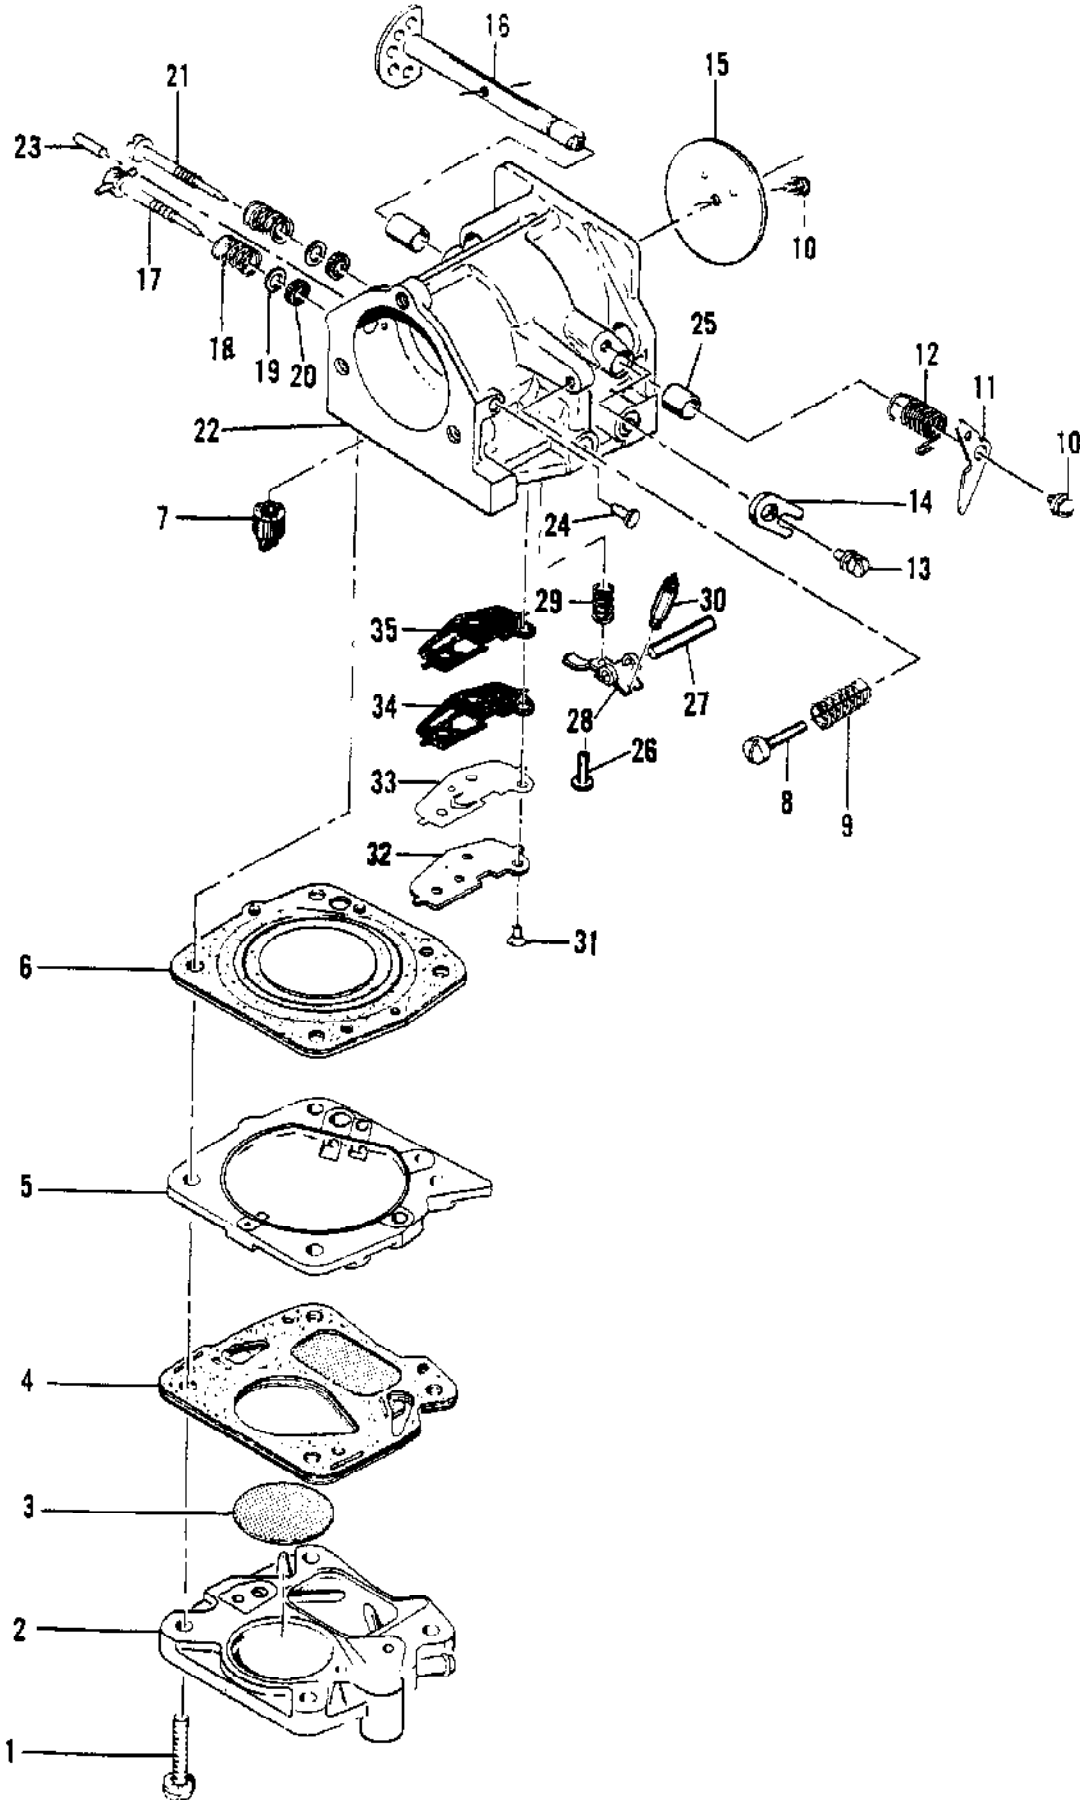

| Ref # | Part Number | Qty | Description                       |
|-------|-------------|-----|-----------------------------------|
|       | 68886       | 1   | Carburetor Assy                   |
|       | 82894       | 1   | Carburetor Assy                   |
| 1     | 104814      | 1   | Screw - Pan hd 4-40 x 1/4 (SEMS)  |
| 2     | 65934       | 1   | Plate - Choke                     |
| 3     | 82893       | 1   | Shaft Assy - Choke                |
| 4     | 100071      | 1   | Ball - Choke detent               |
| 5     | 52930       | 1   | Spring - Choke detent             |
| 6     | 101796      | 1   | Pin - Groove                      |
| 7     | 104520      | 4   | Screw - Pan hd 10-24 x 7/8 (SEMS) |
| 8     | 69169       | 1   | Body - Fuel pump                  |
| 9     | 48911       | 1   | Filter - Fuel                     |
| 10    | 57274B      | 1   | Diaphragm - Fuel pump             |
| 11    | 69170       | 1   | Plate - Diaphragm                 |
| 12    | 66092       | 1   | Diaphragm - Carburetor            |
| 13    | 53766A      | 1   | Valve - Check                     |
| 14    | 62910       | 1   | Screw - Idle speed                |
|       | 55397       | 1   | Screw - Idle speed                |
| 15    | 51705       | 1   | Spring - Idle screw               |
| 16    | 104814      | 2   | Screw - Pan hd 4-40 x 1/4 (SEMS)  |
| 17    | 50701A      | 1   | Arm - Throttle shaft              |
| 18    | 65935       | 1   | Spring - Throttle return          |
| 19    | 110055      | 1   | Screw - Fil hd 8-32 x 3/8 (SEMS)  |
| 20    | 55082       | 1   | Clip - Shaft                      |
| 21    | 65934       | 1   | Plate - Throttle                  |
| 22    | 65932       | 1   | Shaft Assy - Throttle             |
| 23    | 68893       | 1   | Needle - Main adjustment          |
| 24    | 52936       | 2   | Spring - Needle                   |
| 25    | 52937       | 2   | Washer - Packing                  |
| 26    | 52938       | 2   | Packing - Needle                  |
| 27    | 67264       | 1   | Needle - Idle adjustment          |
| 28    | 68907       | 1   | Body Assy - Carburetor            |
|       | 69812       | 1   | Body Assy - Carburetor            |
| 29    | 103460      | 2   | Screw - Fl hd 4-40 x 1/4          |
| 30    | 66097       | 1   | Cover - Capillary                 |
| 31    | 66098       | 1   | Gasket - Cover                    |
| 32    | 104728      | 1   | Screw - Bind hd 6-32 x 1/4        |
| 33    | 104305      | 1   | Pin - Lever                       |
| 34    | 55688       | 1   | Lever - Inlet                     |
| 35    | 57172       | 1   | Spring - Lever                    |
| 36    | 60163A      | 1   | Set - Needle and body             |
| 37    | 63038       | 1   | Needle - Valve                    |
| 38    | 58969       | 1   | Body - Valve                      |
| 39    | 55689       | 1   | Washer - Valve                    |
| 40    | 65611       | 1   | Valve Assy - Check                |
|       | 68890       | 1   | Valve Assy - Check                |
| 41    | 55062A      | 2   | Bushing - Shaft                   |