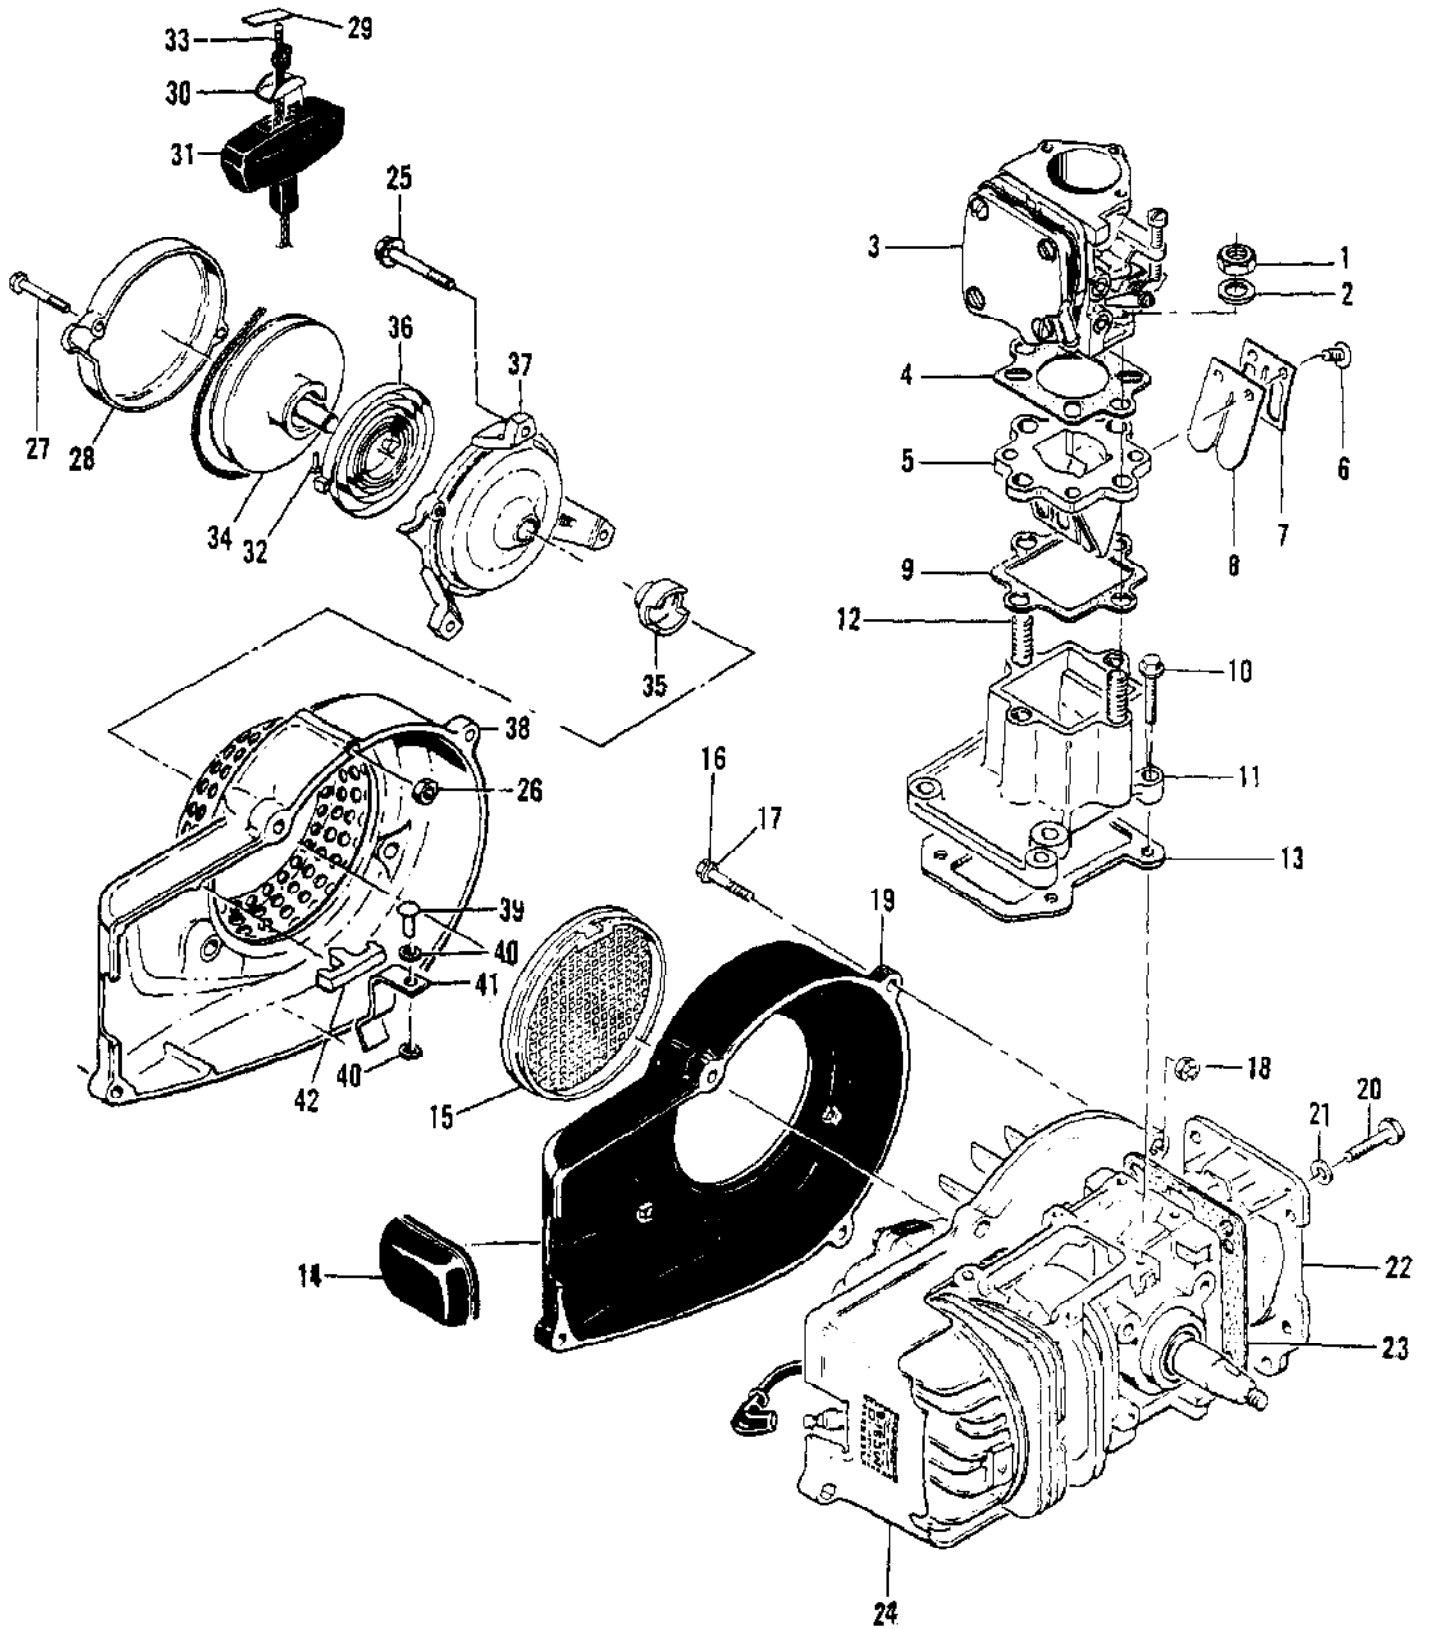

Ref #	Part Number	Qty	Description
1	100249	2	Nut - Hex 1/4-28
2	100153	2	Lockwasher - 1/4
3			Carburetor Assy See "Carburetor Assembly" illustrations and parts lists.
4	65939	1	Gasket - Carburetor
5	68091	1	Valve Asy - Reed block
6	101987	4	Screw - Rd hd 6-32 x 1/4
7	65904	2	Plate - Clamp
8	68074	2	Valve - Reed
9	65937	1	Gasket - Reed block
	68894	1	Gasket - Reed block
10	103947	4	Screw - Hex hd 10-24 x 1 (SEMS)
11	68889	1	Adapter Assy - Carburetor
12	47868	2	Stud - Adapter
13	48516	1	Gasket - Adapter
14	57565	1	Cover Assy - Spark plug
15	55615	1	Guard - Flywheel
16	104815	4	Screw - Hex hd 10-24 x 7/8 (SEMS)
	102760	4	Screw - Hex hd 10-24 x 1
17	110264	4	Washer - #10
18	101326	2	Nut - Hex 10-24
19	68989	1	Fan Housing
20	101982	4	Screw - Hex hd 1/4-20 x 1
21	13643	4	Washer - Special
22	67254	1	Cover - Crankcase bottom
23	65578	1	Gasket - Cover
24			Powerhead Assy See "Powerhead Assembly" illustration and parts list
25	104815	3	Screw - Hex hd 10-24 x 7/8 (SEMS)
26	101191	3	Nut - Hex 10-24
	84211	1	Starter Assy
27	104396	2	Screw - Pan hd 10-24 x 3/4
28	60647	1	Cover - Starter
29	57232	1	Plate - Handle
30	57231	1	Cup - Handle
31	57230	1	Handle - Starter
32	101136	1	Rivet - Rope
33	28716	1	Rope - Starter
34	57792	1	Drum - Starter
35	57790	1	Ratchet - Starter
36	51665	1	Spring - Rewind
37	84212	1	Base - Starter
38	69819	1	Fan Housing Assy
39	103819	1	Rivet
40	24236	2	Washer - Special
41	50818	1	Spring
42	50817	1	Button - Stop switch