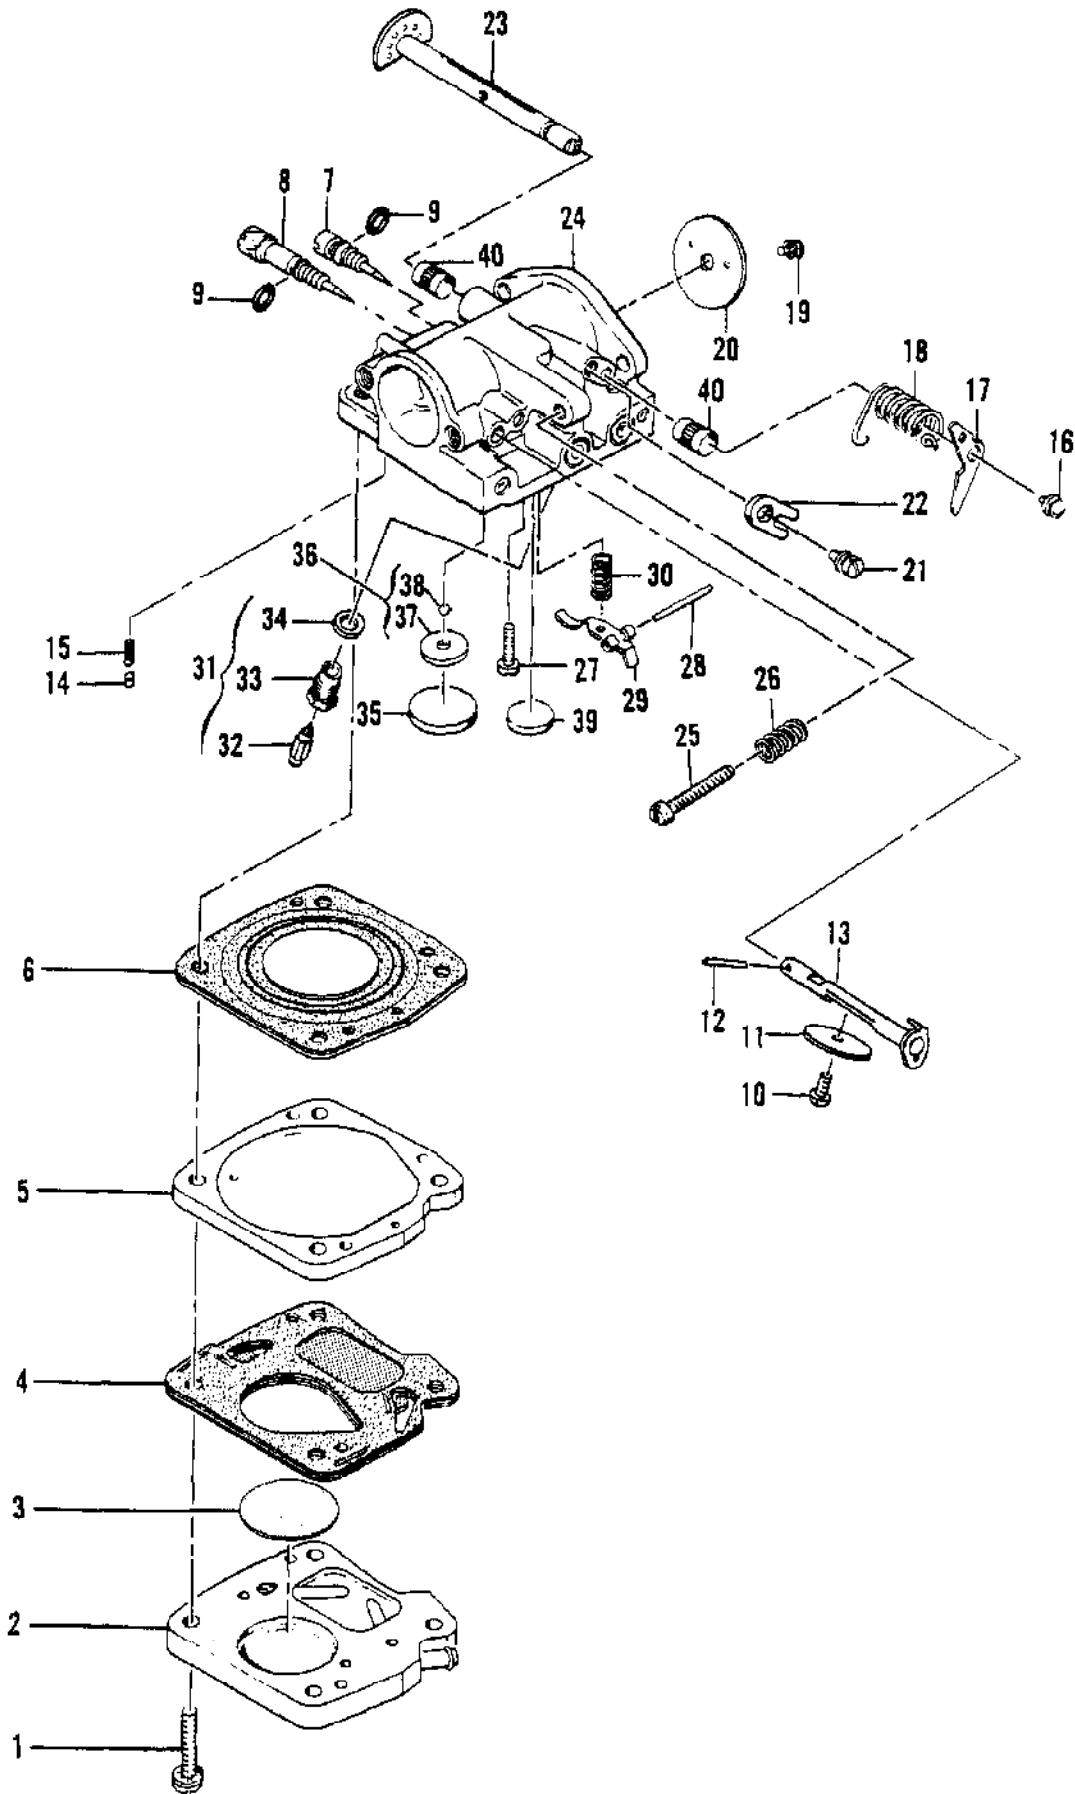

Ref #	Part Number	Qty	Description
	68795		Carburetor Assy
1	104520	4	Screw - Pan hd 10-24 x 7/8 (Sems)
2	48898	1	Body - Fuel pump
3	48911	1	Filter - Fuel pump
4	68693	1	Diaphragm - Fuel pump
5	48901	1	Plate - Carburetor diaphragm
6	55067C	1	Diaphragm
7	55090	1	Needle - Idle adjusting
8	48810	1	Needle - Main adjusting
9	104001	2	"O" Ring
10	104814	1	Screw - Pan hd 4-40 x 1/4 (Sems)
11	55085	1	Plate - Choke
12	105015	1	Pin - Groove
13	68891	1	Shaft Assy - Choke
14	52929	1	Pin - Choke friction
15	52930	1	Spring - Choke friction
16	104814	1	Screw - Pan hd 4-40 x 1/4 (Sems)
17	50701A	1	Arm - Throttle shaft
18	48820	1	Spring - Throttle return
19	104814	1	Screw - Pan hd 4-40 x 1/4 (Sems)
20	55085	1	Plate - Throttle
21	110055	1	Screw - Fil hd 5-32 x 3/8 (Sems)
22	55082	1	Clip - Throttle shaft
23	48818A	1	Shaft Assy - Throttle
24	68798	1	Carburetor Body Assy
25	55397	1	Screw - Idle
26	51705	1	Spring - Idle screw
27	104164	1	Screw - Pan hd 4-40 x 1/4
28	104305	1	Pin - Inlet lever
29	55688	1	Lever - Inlet control
30	57172	1	Spring - Inlet lever
31	60163A	1	Set - Body and valve
32	63038	1	Valve - Needle
33	58969	1	Body - Valve
34	55689	1	Washer - Valve
35	104407	1	Plug - Expansion 1 inch
36	61155	1	Set - Ball & Seat
37	61152	1	Seat - Ball valve
38	61151	1	Ball - Valve
39	110179	1	Plug - Expansion 1/2 inch
40	55062A	2	Bushing - Carburetor body

Ref #	Part Number	Qty	Description
56	105394	6	Nut - Hex 1/4-20
57	28053	2	Retainer - Nut
58	101326	2	Nut - Hex 10-24
59	110179	2	Plug - Expansion
60	110034	1	Insert - Taplok