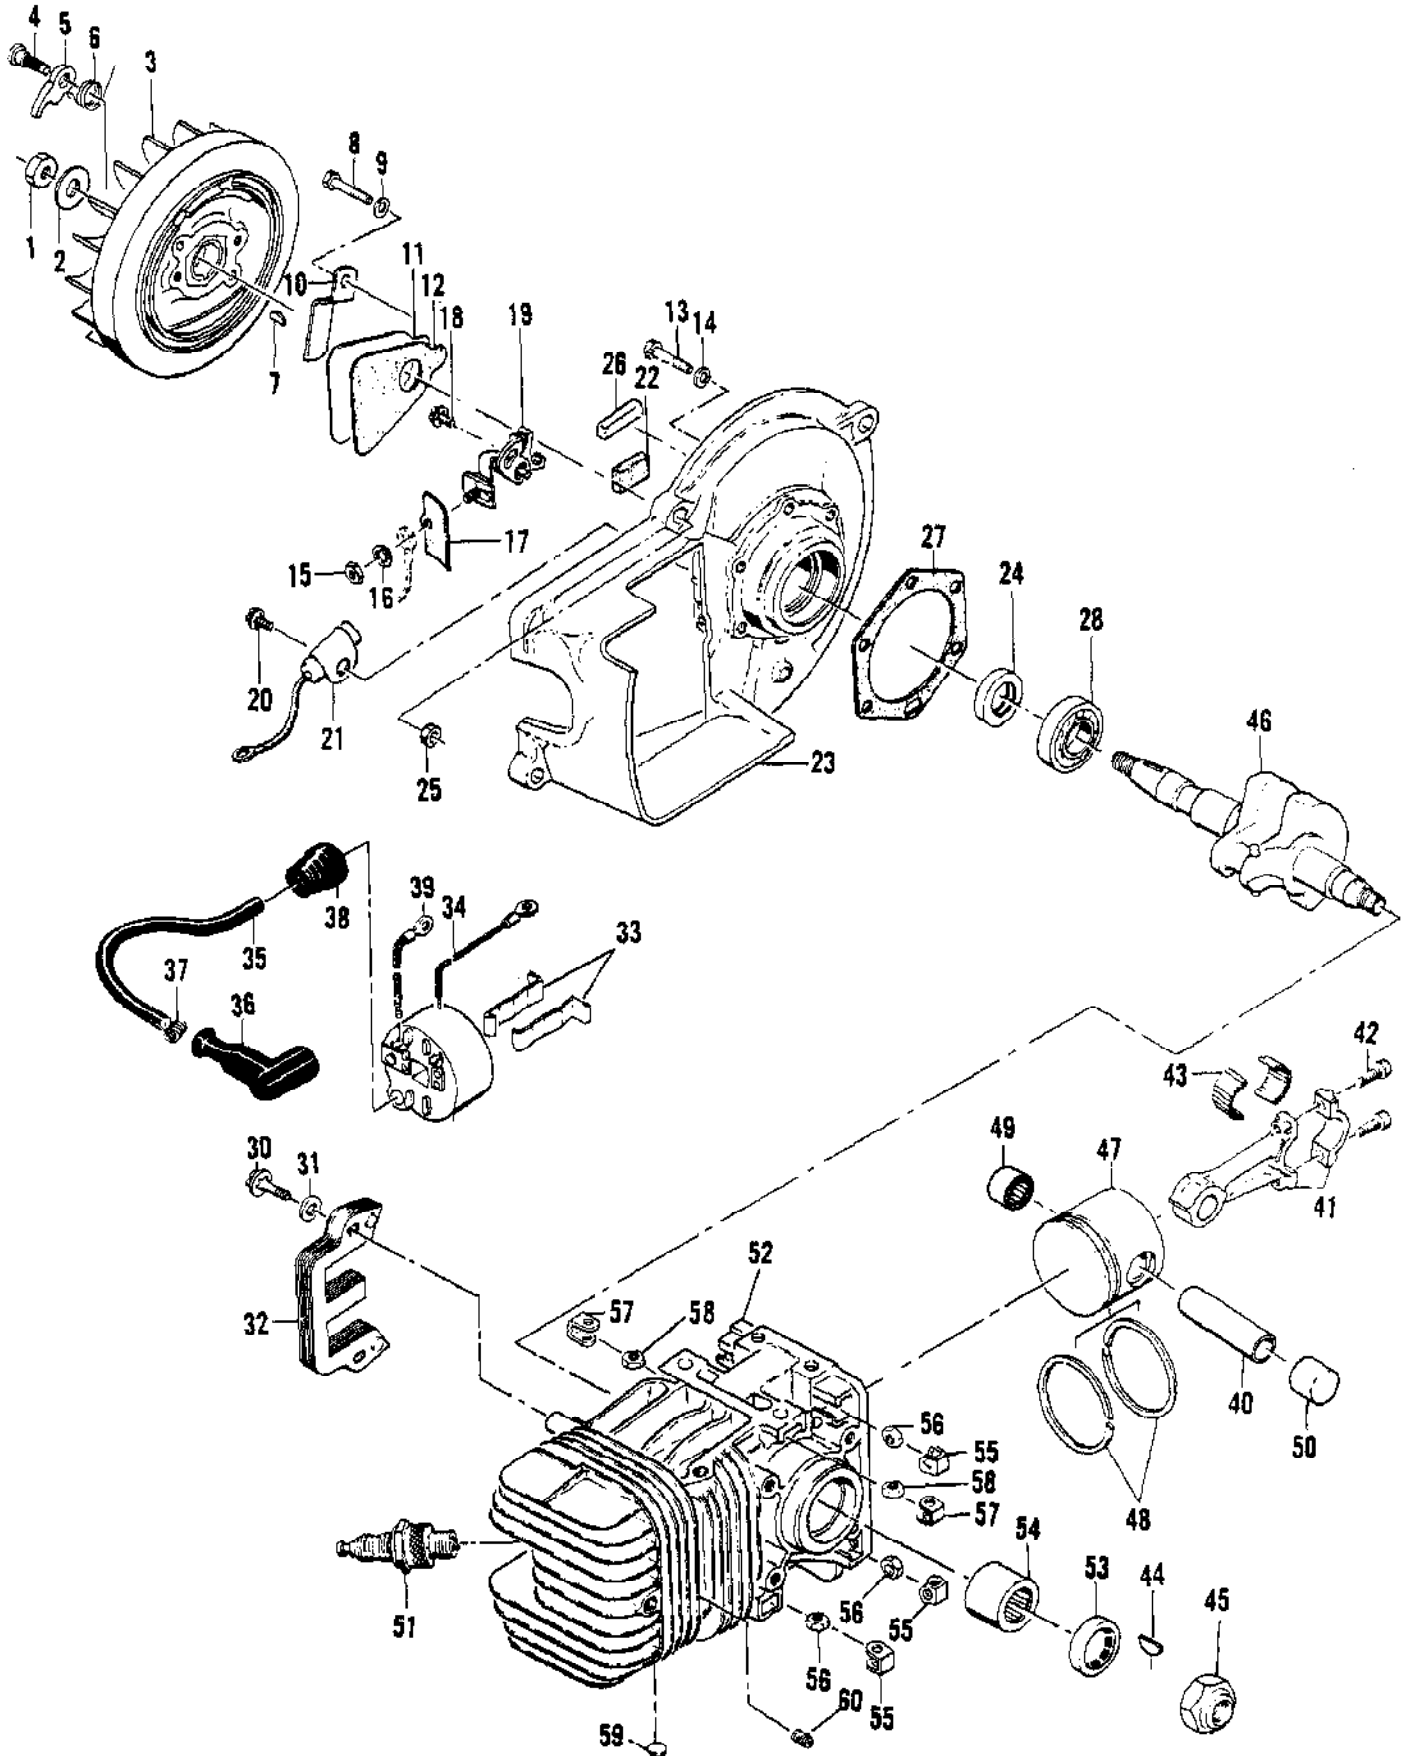

Ref #	Part Number	Qty	Description
1	101179	1	Nut - Hex 7/16-20
2	101270	1	Washer - 7/16
3	68282	1	Flywheel and Pawl Assy
4	36144B	2	Pin - Starter pawl
5	24093	2	Pawl - Starter
6	50582	2	Spring - Pawl
7	103879	1	Key - Woodruff
8	55494	2	Screw Assy - Sealing
9	55492	2	Washer - Sealing
10	50671	1	Retainer - Breaker cover
11	50588A	1	Cover - Breaker box
12	65584	1	Gasket - Breaker box cover
13	102289	4	Screw - Hex hd 10-24 x 3/4
14	102189	3	Washer - #10
15	100251	1	Nut - Hex 8-32
16	100057	1	Lockwasher - #8
17	50381A	1	Insulator - Breaker terminal
18	103672	1	Screw - 8-32 x 1/2 (Sems)
19	50076A	1	Breaker Assy
20	103672	1	Screw - 8-32 x 1/2 (Sems)
21	50074	1	Condenser
22	50664	1	Felt - Breaker box
23	57126A	1	Cover Assy - Crankcase
24	50663	1	Oil Seal
25	101326	2	Nut - Hex 10-24
26	54184	1	Wiper - Felt
27	51240	1	Gasket - Crankcase Cover
28	100824	1	Bearing - Ball
30	104815	2	Screw - 10-24 x 7/8 (Sems)
31	100352	2	Washer - #10
32	51251	1	Lamination Assy
33	51253	2	Retainer - Coil
	57643A	1	Kit - Coil & Terminal Assy
34	101883	1	Wire Assy - Ground
35	57648	1	Wire - Spark plug
36	55060	1	Boot
37	55061	1	Connector
38	55617	1	Nipple
39	57225	1	Wire Assy - Primary
40	62831	1	Pin - Piston
41	47903	1	Connecting Rod Assy
42	60210A	2	Screw - Skt hd 10-32 x 5/8 2
43	102742	24	Roller - Needle
44	103879	1	Key - Woodruff
45	103746	1	Nut - Hex 3/8-24
46	50756A	1	Crankshaft
47	53927	1	Piston Assy
48	48691	1	Ring Set
49	101206	1	Bearing
50	104378	1	Bearing (closed end)
51		1	Spark Plug - 14 mm
52	62481	1	Crankcase Assy
53	104128	1	Oil Seal
54	104129	1	Bearing - Needle
55	18556A	6	Retainer - Nut