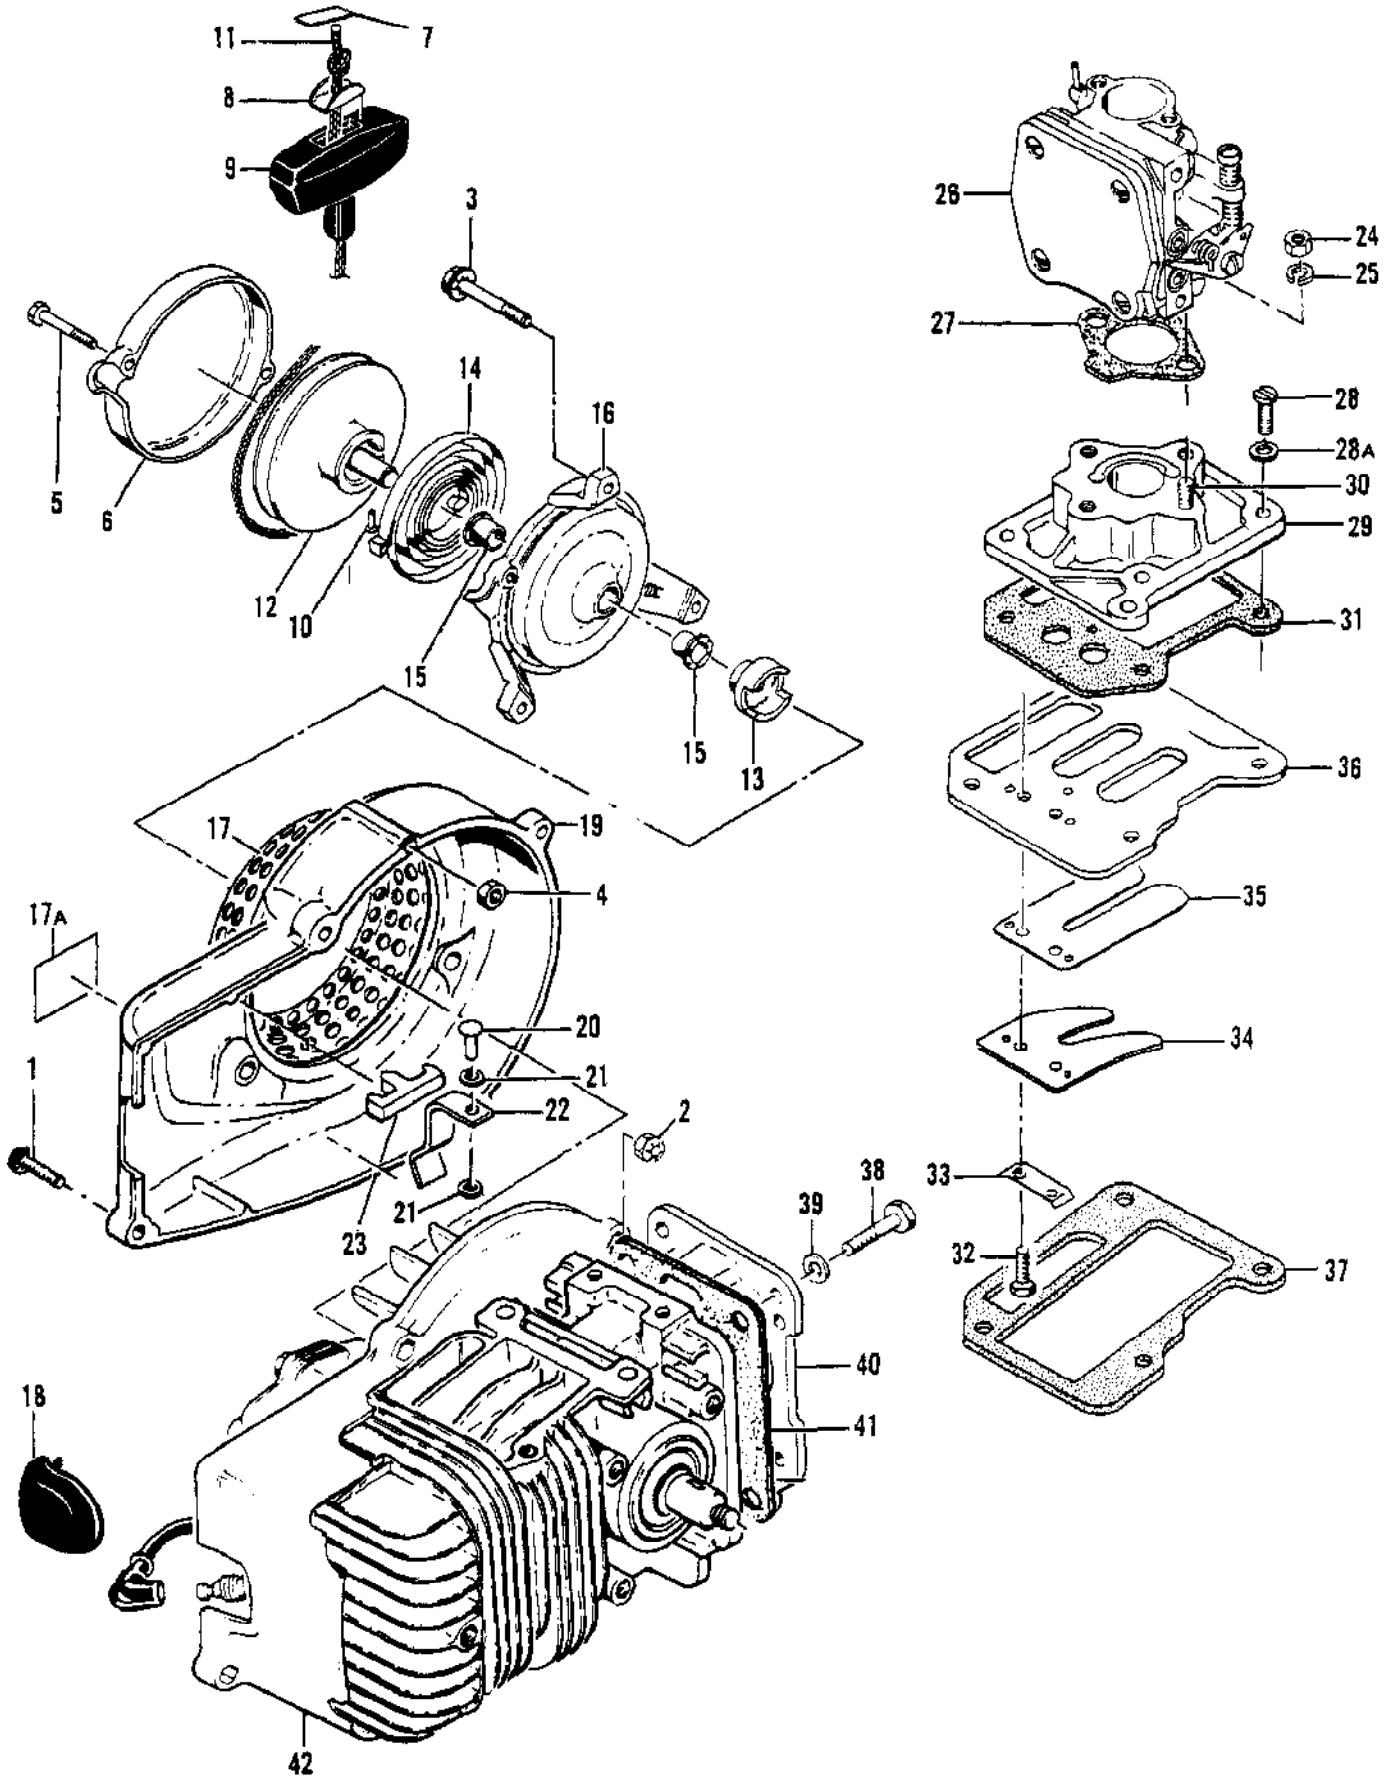

Ref #	Part Number	Qty	Description
	68795		Carburetor Assy
1	104520	4	Screw - Pan hd 10-24 x 7/8 (Sems)
2	48898	1	Body - Fuel pump
3	48911	1	Filter - Fuel pump
4	68693	1	Diaphragm - Fuel pump
5	48901	1	Plate - Carburetor diaphragm
6	55067C	1	Diaphragm
7	55090	1	Needle - Idle adjusting
8	48810	1	Needle - Main adjusting
9	104001	2	"O" Ring
10	104814	1	Screw - Pan hd 4-40 x 1/4 (Sems)
11	55085	1	Plate - Choke
12	105015	1	Pin - Groove
13	68891	1	Shaft Assy - Choke
14	52929	1	Pin - Choke friction
15	52930	1	Spring - Choke friction
16	104814	1	Screw - Pan hd 4-40 x 1/4 (Sems)
17	50701A	1	Arm - Throttle shaft
18	48820	1	Spring - Throttle return
19	104814	1	Screw - Pan hd 4-40 x 1/4 (Sems)
20	55085	1	Plate - Throttle
21	110055	1	Screw - Fil hd 5-32 x 3/8 (Sems)
22	55082	1	Clip - Throttle shaft
23	48818A	1	Shaft Assy - Throttle
24	68798	1	Carburetor Body Assy
25	55397	1	Screw - Idle
26	51705	1	Spring - Idle screw
27	104164	1	Screw - Pan hd 4-40 x 1/4
28	104305	1	Pin - Inlet lever
29	55688	1	Lever - Inlet control
30	57172	1	Spring - Inlet lever
31	60163A	1	Set - Body and valve
32	63038	1	Valve - Needle
33	58969	1	Body - Valve
34	55689	1	Washer - Valve
35	104407	1	Plug - Expansion 1 inch
36	61155	1	Set - Ball & Seat
37	61152	1	Seat - Ball valve
38	61151	1	Ball - Valve
39	110179	1	Plug - Expansion 1/2 inch
40	55062A	2	Bushing - Carburetor body

Ref #	Part Number	Qty	Description
56	105394	6	Nut - Hex 1/4-20
57	28053	2	Retainer - Nut
58	101326	2	Nut - Hex 10-24
59	110179	2	Plug - Expansion
60	110034	1	Insert - Taplok