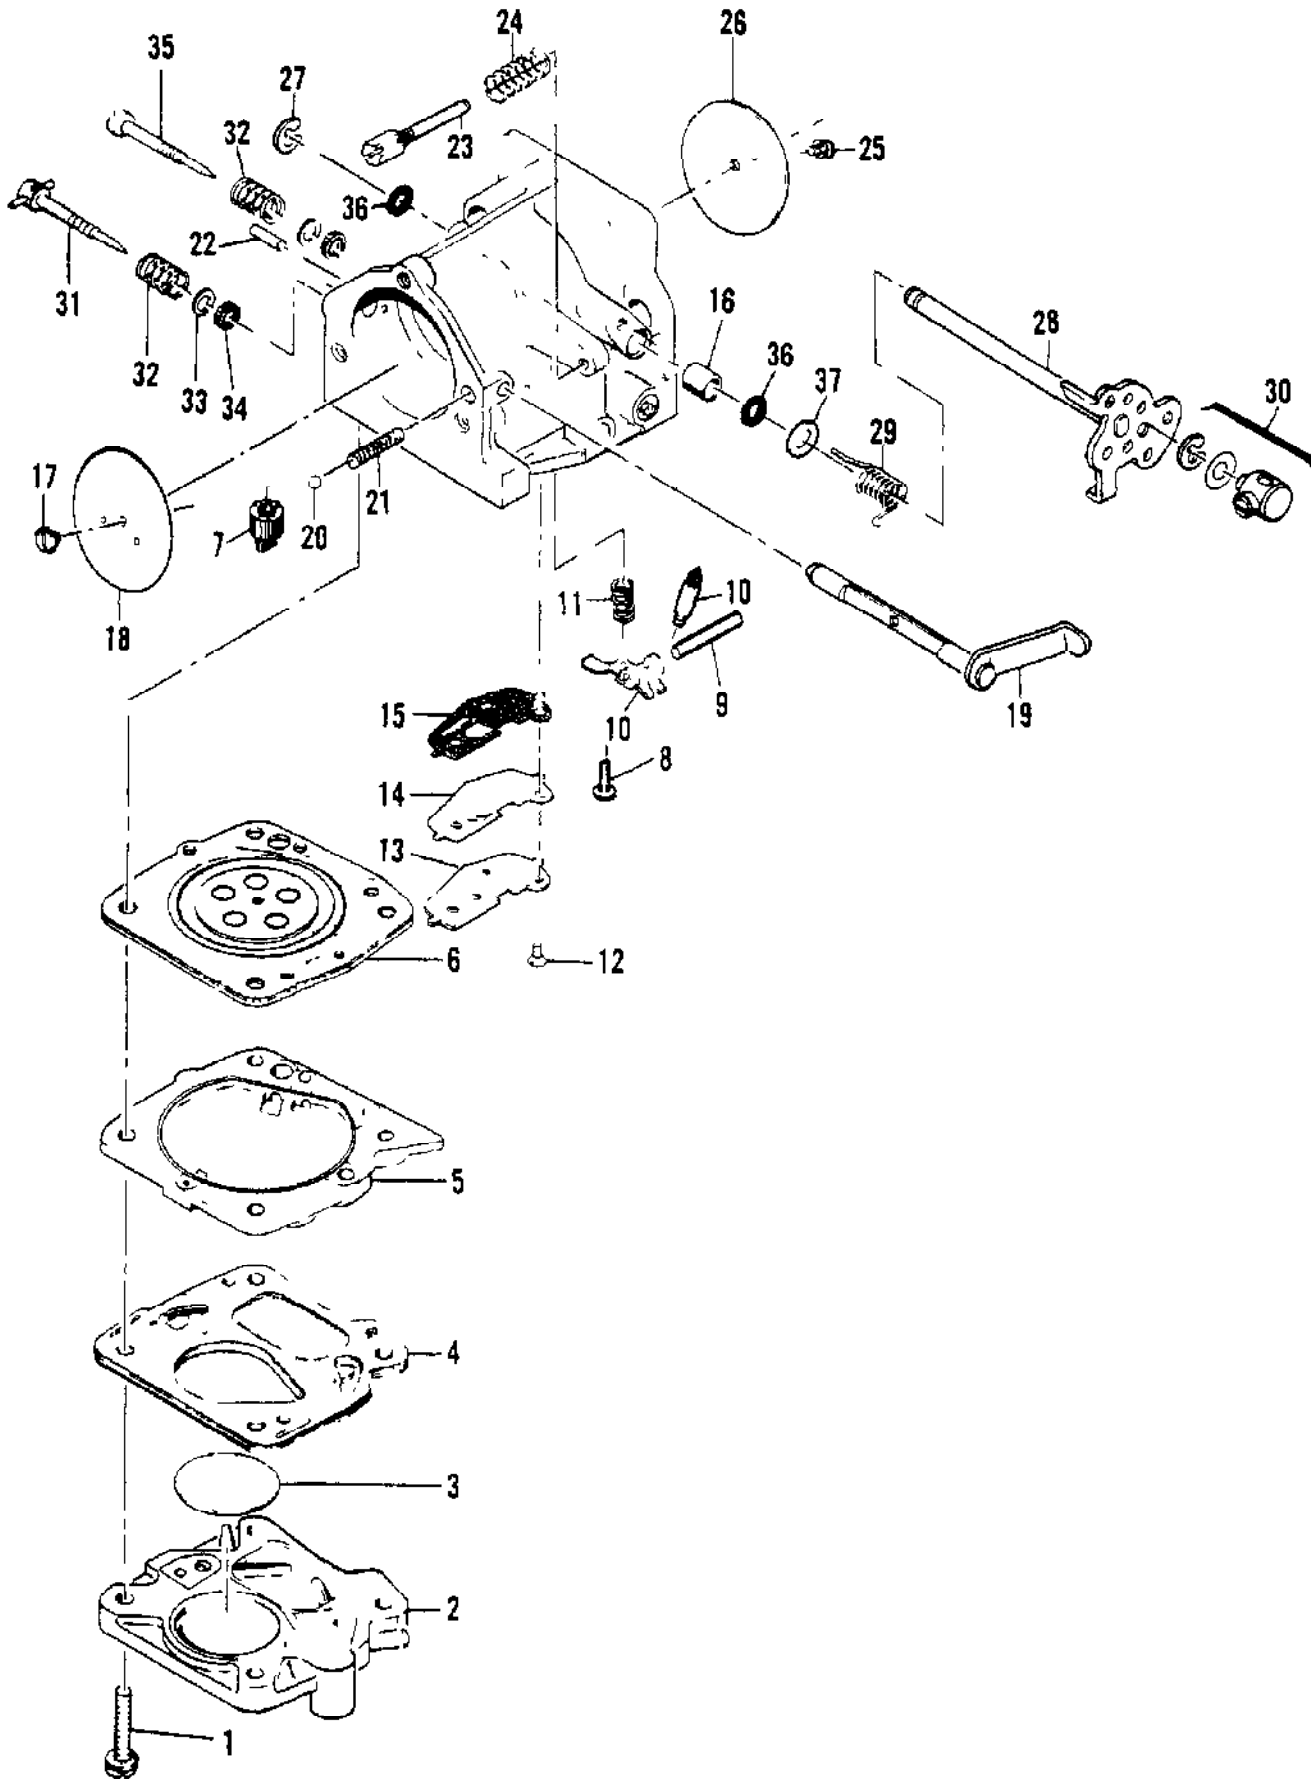

Ref #	Part Number	Qty	Description
	89664	1	Carburetor Assy
1	104520	4	Screw - Pan hd 10-24 x 7/8 (SEMS)
2	84941	1	Body - Fuel pump
3	48911	1	Filter - Fuel
4	57274B	1	Diaphragm - Fuel pump
5	89657	1	Plate - Diaphragm
6	89788	1	Diaphragm - Metering
7	53766A	1	Valve - Check
8	104728	1	Screw - Lever pin
9	104305	1	Pin - Lever
10	85059	1	Inlet Lever & Needle Kit
11	57172	1	Spring - Lever
12	84942	3	Screw - Circuit plate
13	84938	1	Plate - Circuit
14	84944	1	Diaphragm
15	88843	1	Gasket - Circuit plate
16	55062A	2	Bushing - Body
17	104814	1	Screw - Pan hd 4-40 x 1/4 (SEMS)
18	65934	1	Plate - Choke
19	86356	1	Shaft Assy - Choke
20	89652	1	Ball - Choke detent
21	52930	1	Spring - Choke detent
22	101796	1	Pin - Choke plate
23	89655	1	Screw - Idle speed
24	51705	1	Spring - Speed screw
25	104814	1	Screw - Pan hd 4-40 x 1/4 (SEMS)
26	65934	1	Plate - Throttle
27	68211	1	Retainer - "C" Ring
28	89654	1	Shaft Assy - Throttle
29	89656	1	Spring - Throttle return
30	88844	1	Swivel Assy - Throttle shaft
31	84940	1	Needle - High Speed
32	89665	2	Spring - Needle
33	52937	2	Washer - Packing
34	88106	2	Ring - Packing
35	84939	1	Needle - Idle
36	89660	2	"O" Ring
37	89659	1	Washer - Nylon
	89658		Repair Kit

Ref #	Part Number	Qty	Description
56	101326	1	Nut - Hex 10-24
57	57898	1	Seal - Oil
58	57897	1	Seal - Oil
59	100824	1	Bearing - Ball
60	89128	1	Bearing - Ball
61	110884	1	Seal - Oil
62	89141	1	Crankshaft
63	89099	1	Crankcase Assy
64	101326	8	Nut - Hex 10-24
65	28053	2	Retainer - Nut
66	18556A	6	Retainer - Nut
67	101143	6	Nut - Hex 1/4-20
68	104255	2	Retainer - Nut
69	57063	4	Retainer - Nut
70	110685	3	Plug - Cup
71	83374	2	Insert - Taplok