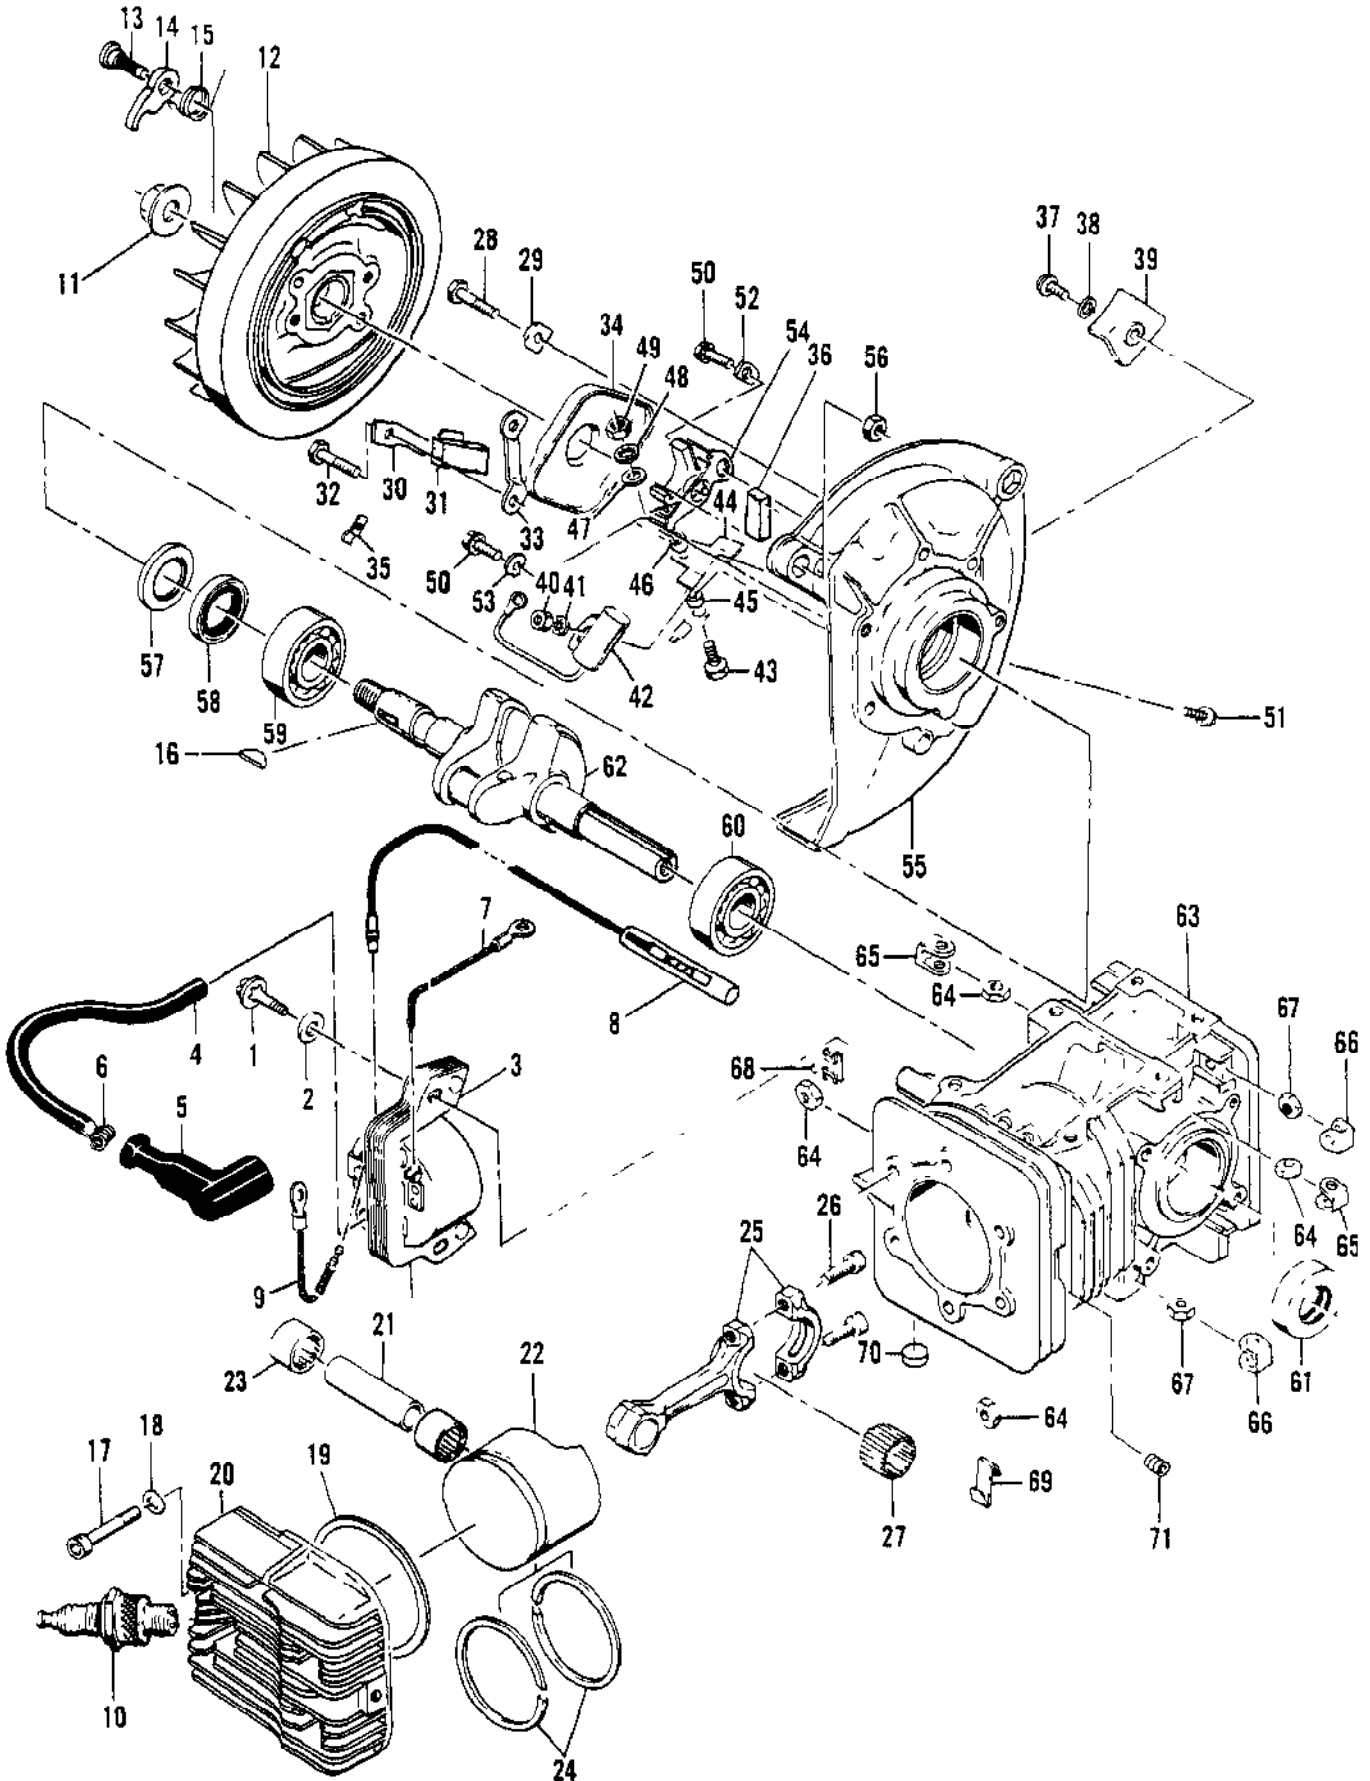

Ref #	Part Number	Qty	Description
1	104815	2	Screw - Hex hd 10-24 x 7/8 (SEMS)
2	100352	2	Washer - #10
3	86413	1	Coil - Lamination Assy
4	50120	1	Wire Assy - Spark plug
5	55060	1	Boot
6	55061	1	Connector
7	101883	1	Wire Assy - Ground
8	86131	1	Wire - Kill switch
9	57766	1	Wire Assy - Primary
10	84536	1	Spark Plug - Ch L-78
11	110655	1	Nut - Flange hex 7/16-20
12	68282	1	Flywheel & Pawl Assy
13	36144B	2	Pin - Starter pawl
14	24093	2	Pawl - Starter
15	66351	2	Spring - Pawl
16	103879	1	Key - Woodruff
17	47905	6	Screw - Skt hd 10-24 x 1-15/36
18	24236	6	Washer - Special
19	84459	1	Gasket - Cylinder head
20	87158	1	Head - Cylinder
21	69408	1	Pin - Piston
22	84469	1	Piston Assy
23	104519	1	Bearing - Needle
24	85608	2	Ring Set - Piston
25	86415	1	Connecting Rod Assy
26	110720	2	Screw - Skt hd special
27	69891	24	Roller - Needle
28	102763	2	Screw - Hex hd 10-24 x 3/4
29	36388	1	Lockplate
30	57815	1	Strap - Seal
31	50664	1	Seal - Breaker box drain
32	110866	4	Screw - Hex hd 10-24 x 3/4
33	55977	2	Clip - Breaker box cover
34	55766B	1	Cover & Gasket Assy - Breaker box
35	104230	1	Speednut
36	54184	1	Wiper - Felt
37	110055	1	Screw - Fil hd 8-32 x 3/8 (SEMS)
38	100080	1	Washer #8
39	57829	1	Clamp - Ignition wire
40	100251	1	Nut - Hex 8-32
41	100057	1	Lockwasher 48
42	85358	1	Condenser
43	110338	1	Screw - Hex hd 8-32 x 9/16
44	55782A	1	Insulator - Wire
45	57769	1	Insulator - Screw
46	57770A	1	Insulator - Breaker spring
47	100080	1	Washer 48
48	104553	1	Lockwasher 18
49	104551	1	Nut - Hex 8-32
50	104733	2	Screw - Fil hd 8-32 x 1/2 (SEMS)
51	103748	1	Screw - Hex hd 8-32 x 1/2
52	57767A	1	Lockplate
53	55778E	1	Washer - Breaker retainer
54	57765B	1	Breaker Assy
55	89103	1	Cover Assy - Crankcase