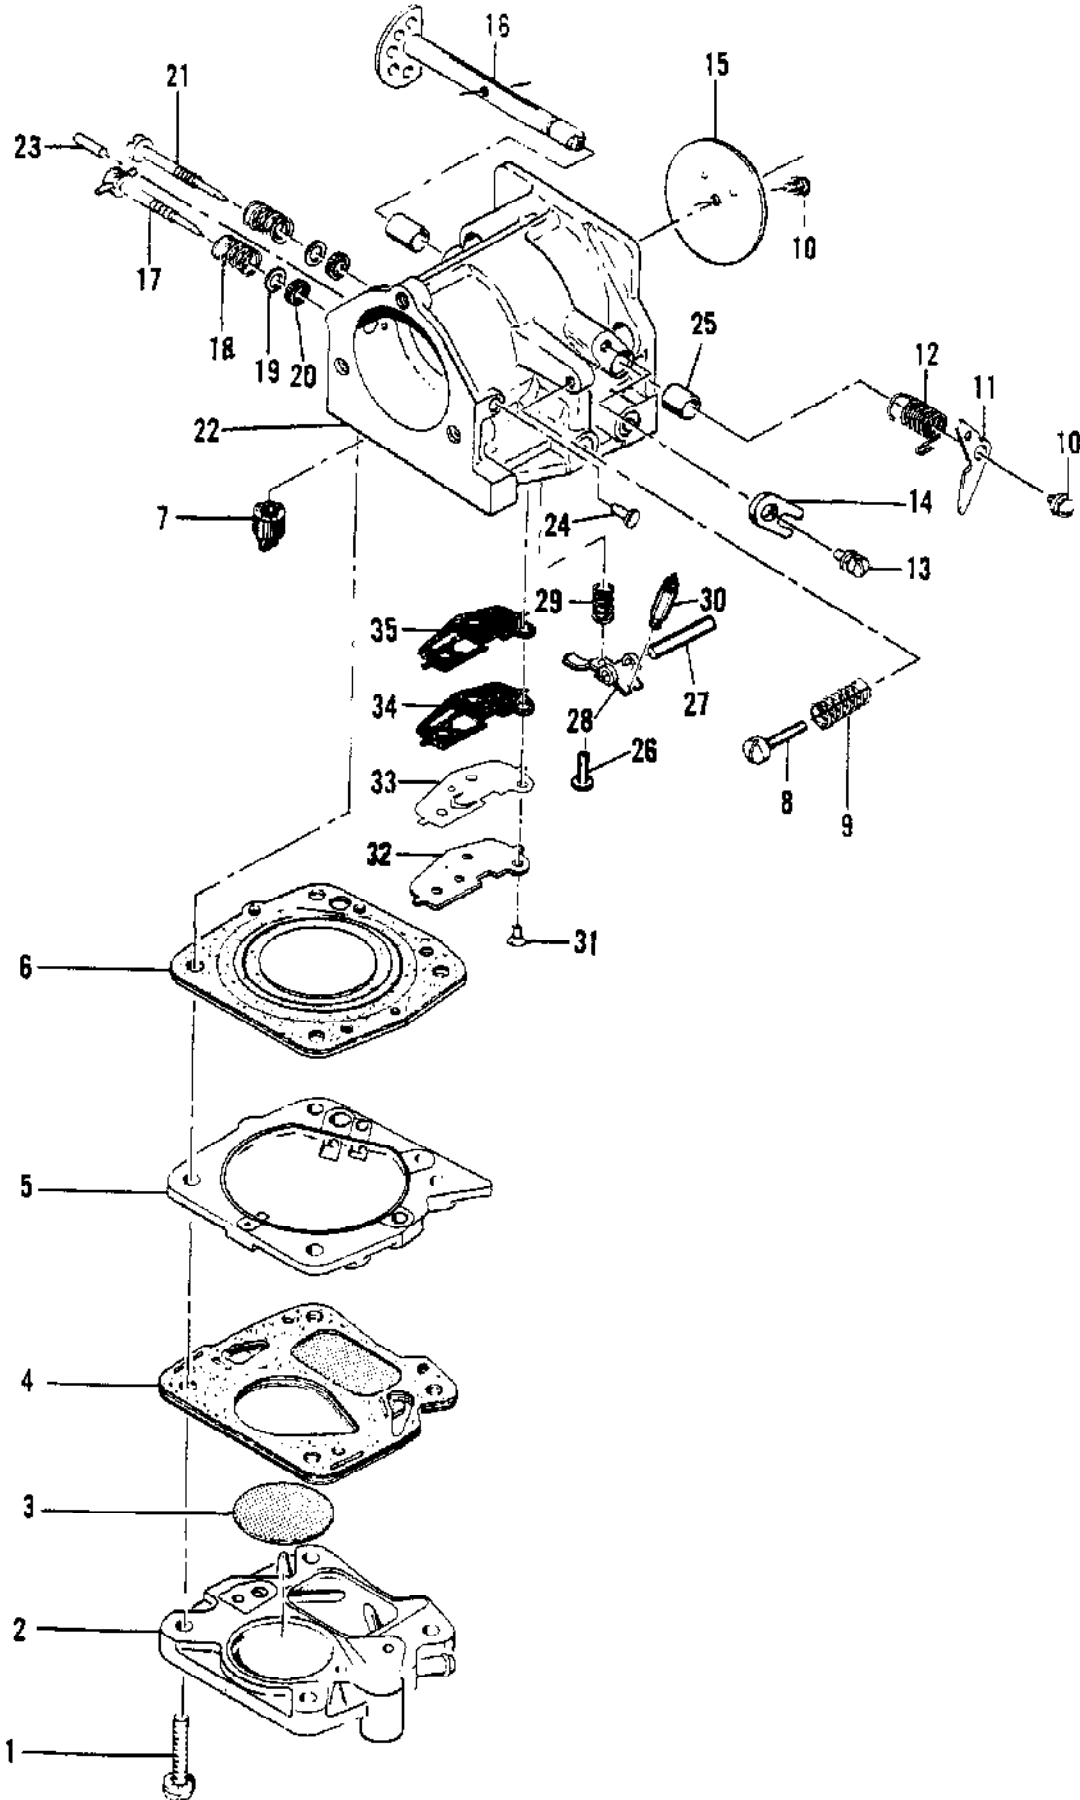

Ref #	Part Number	Qty	Description
	68886	1	Carburetor Assy
	82894	1	Carburetor Assy
1	104814	1	Screw - Pan hd 4-40 x 1/4 (SEMS)
2	65934	1	Plate - Choke
3	82893	1	Shaft Assy - Choke
4	100071	1	Ball - Choke detent
5	52930	1	Spring - Choke detent
6	101796	1	Pin - Groove
7	104520	4	Screw - Pan hd 10-24 x 7/8 (SEMS)
8	69169	1	Body - Fuel pump
9	48911	1	Filter - Fuel
10	57274B	1	Diaphragm - Fuel pump
11	69170	1	Plate - Diaphragm
12	66092	1	Diaphragm - Carburetor
13	53766A	1	Valve - Check
14	62910	1	Screw - Idle speed
	55397	1	Screw - Idle speed
15	51705	1	Spring - Idle screw
16	104814	2	Screw - Pan hd 4-40 x 1/4 (SEMS)
17	50701A	1	Arm - Throttle shaft
18	65935	1	Spring - Throttle return
19	110055	1	Screw - Fil hd 8-32 x 3/8 (SEMS)
20	55082	1	Clip - Shaft
21	65934	1	Plate - Throttle
22	65932	1	Shaft Assy - Throttle
23	68893	1	Needle - Main adjustment
24	52936	2	Spring - Needle
25	52937	2	Washer - Packing
26	52938	2	Packing - Needle
27	67264	1	Needle - Idle adjustment
28	68907	1	Body Assy - Carburetor
	69812	1	Body Assy - Carburetor
29	103460	2	Screw - Fl hd 4-40 x 1/4
30	66097	1	Cover - Capillary
31	66098	1	Gasket - Cover
32	104728	1	Screw - Bind hd 6-32 x 1/4
33	104305	1	Pin - Lever
34	55688	1	Lever - Inlet
35	57172	1	Spring - Lever
36	60163A	1	Set - Needle and body
37	63038	1	Needle - Valve
38	58969	1	Body - Valve
39	55689	1	Washer - Valve
40	65611	1	Valve Assy - Check
	68890	1	Valve Assy - Check
41	55062A	2	Bushing - Shaft