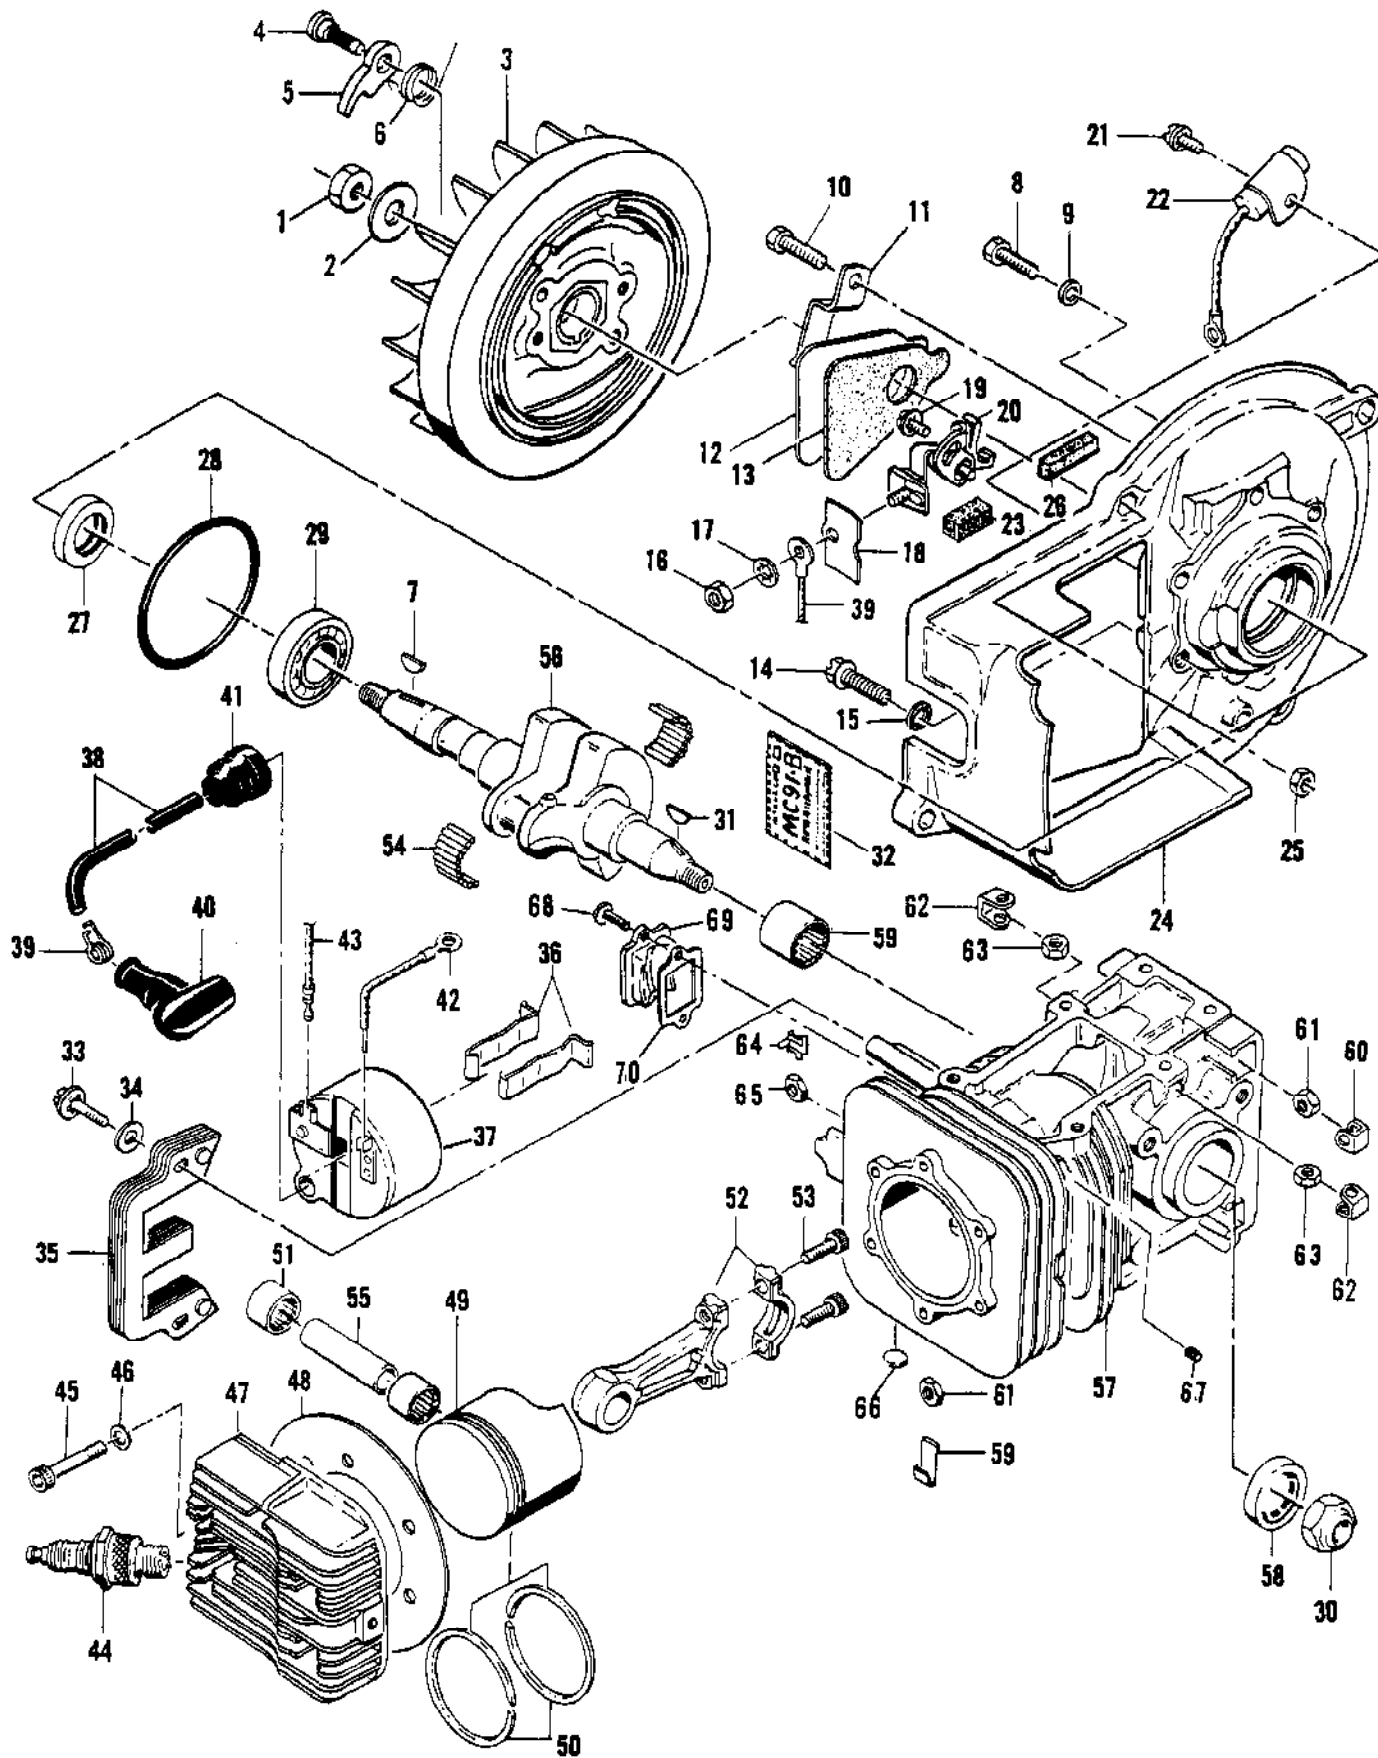

Ref #	Part Number	Qty	Description
1	101179	1	Nut - Hex 7/16-20
2	101270	1	Washer - 7/16
3	68280	1	Flywheel Assy
	68282	1	Flywheel & Pawl Assy
4	36144B	2	Pin - Starter pawl
5	24093	2	Pawl - Starter
6	50582	2	Spring - Pawl
7	103879	1	Key - Woodruff
8	102289	3	Screw - Hex hd 10-24 x 3/4
9	102189	3	Washer - #10
10	104815	1	Screw - Hex hd 10-24 x 7/8 (SEMS)
11	50671	1	Retainer - Breaker box cover
12	50588A	1	Cover - Breaker box
13	65584	1	Gasket - Breaker box
14	55494	2	Screw Assy - Sealing
15	55492	2	Washer - Sealing
16	100251	1	Nut - Hex 8-32
17	100057	1	Lockwasher - #8
18	50381A	1	Insulator - Breaker terminal
19	103672	1	Screw - Fil hd 8-32 x 1/2 (SEMS)
20	50076A	1	Breaker Assy
21	103672	1	Screw - Fil hd 8-32 x 1/2 (SEMS)
22	50074	1	Condenser
	61650	1	Condenser
23	50664	1	Felt - Breaker box
24	57126A	1	Cover - Crankcase
25	101326	2	Nut - Hex 10-24
26	54184	1	Wiper - Felt
27	50663	1	Seal - Oil
28	104523	1	"O" Ring
29	100824	1	Bearing, Ball
30	103746	1	Locknut - Hex 3/8-24
31	103879	1	Key - Woodruff
32	65927	1	Nameplate
	68900	1	Nameplate
	84705	1	Nameplate
33	104815	2	Screw - Hex hd 10-24 x 7/8 (SEMS)
34	100352	2	Washer - #10
35	51251	1	Lamination Assy
36	51253	2	Retainer - Coil
37	57643A	1	Kit-Coil
38	50120	1	Wire Assy - Spark plug
39	55061	1	Connector
40	55060	1	Boot
41	55617	1	Nipple
42	101883	1	Wire Assy - Ground
43	57225	1	Wire Assy - Primary
44	83563	1	Spark Plug - 14 mm - 0.375 reach
	84536	1	Spark Plug - 14 mm - 0.472 reach
45	104534	6	Screw - Skt hd 10-24 x 1-13/32
46	24236	6	Washer - Special
47	63895	1	Head - Cylinder
	84441	1	Head - Cylinder
48	65577	1	Gasket - Cylinder head
	69760	1	Gasket - Cylinder head