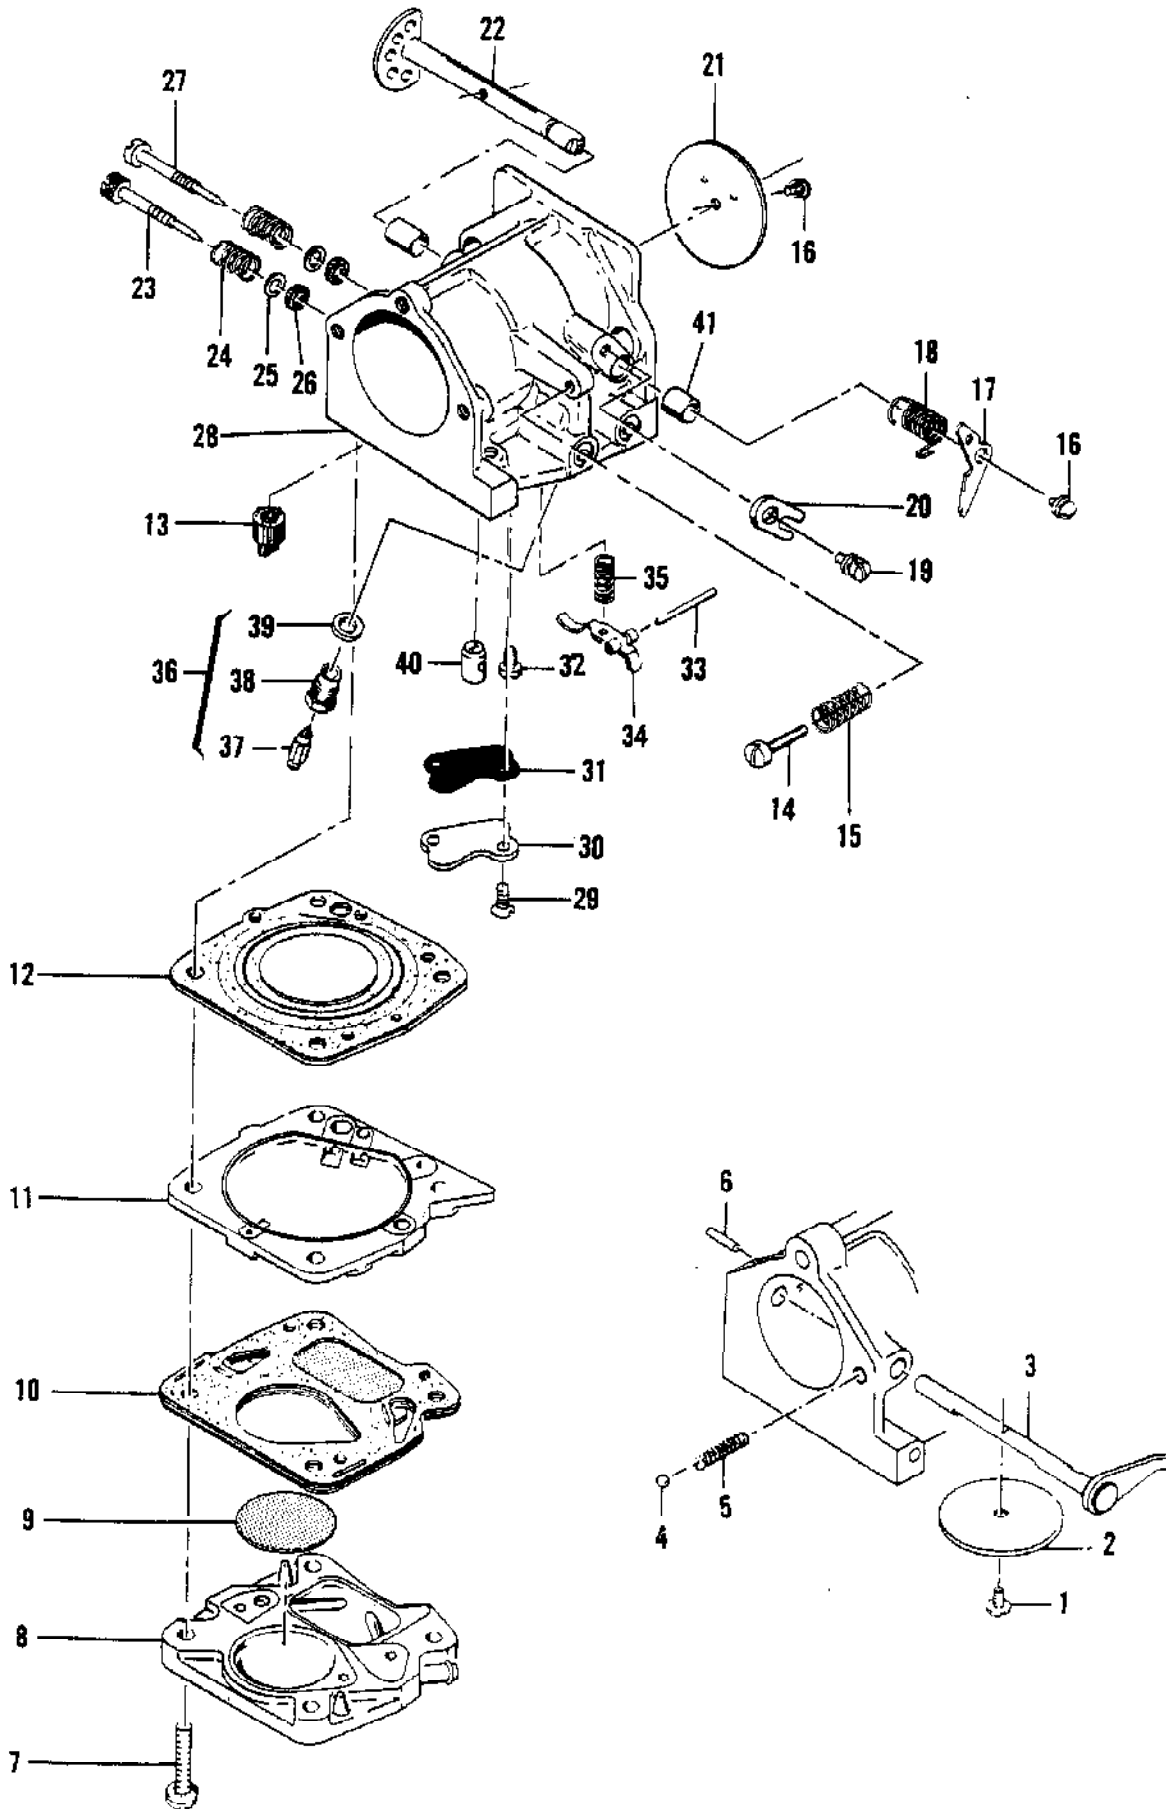

Ref #	Part Number	Qty	Description
	68886	1	Carburetor Assy
	82894	1	Carburetor Assy
1	104814	1	Screw - Pan hd 4-40 x 1/4 (SEMS)
2	65934	1	Plate - Choke
3	82893	1	Shaft Assy - Choke
4	100071	1	Ball - Choke detent
5	52930	1	Spring - Choke detent
6	101796	1	Pin - Groove
7	104520	4	Screw - Pan hd 10-24 x 7/8 (SEMS)
8	69169	1	Body - Fuel pump
9	48911	1	Filter - Fuel
10	57274B	1	Diaphragm - Fuel pump
11	69170	1	Plate - Diaphragm
12	66092	1	Diaphragm - Carburetor
13	53766A	1	Valve - Check
14	62910	1	Screw - Idle speed
	55397	1	Screw - Idle speed
15	51705	1	Spring - Idle screw
16	104814	2	Screw - Pan hd 4-40 x 1/4 (SEMS)
17	50701A	1	Arm - Throttle shaft
18	65935	1	Spring - Throttle return
19	110055	1	Screw - Fil hd 8-32 x 3/8 (SEMS)
20	55082	1	Clip - Shaft
21	65934	1	Plate - Throttle
22	65932	1	Shaft Assy - Throttle
23	68893	1	Needle - Main adjustment
24	52936	2	Spring - Needle
25	52937	2	Washer - Packing
26	52938	2	Packing - Needle
27	67264	1	Needle - Idle adjustment
28	68907	1	Body Assy - Carburetor
	69812	1	Body Assy - Carburetor
29	103460	2	Screw - Fl hd 4-40 x 1/4
30	66097	1	Cover - Capillary
31	66098	1	Gasket - Cover
32	104728	1	Screw - Bind hd 6-32 x 1/4
33	104305	1	Pin - Lever
34	55688	1	Lever - Inlet
35	57172	1	Spring - Lever
36	60163A	1	Set - Needle and body
37	63038	1	Needle - Valve
38	58969	1	Body - Valve
39	55689	1	Washer - Valve
40	65611	1	Valve Assy - Check
	68890	1	Valve Assy - Check
41	55062A	2	Bushing - Shaft