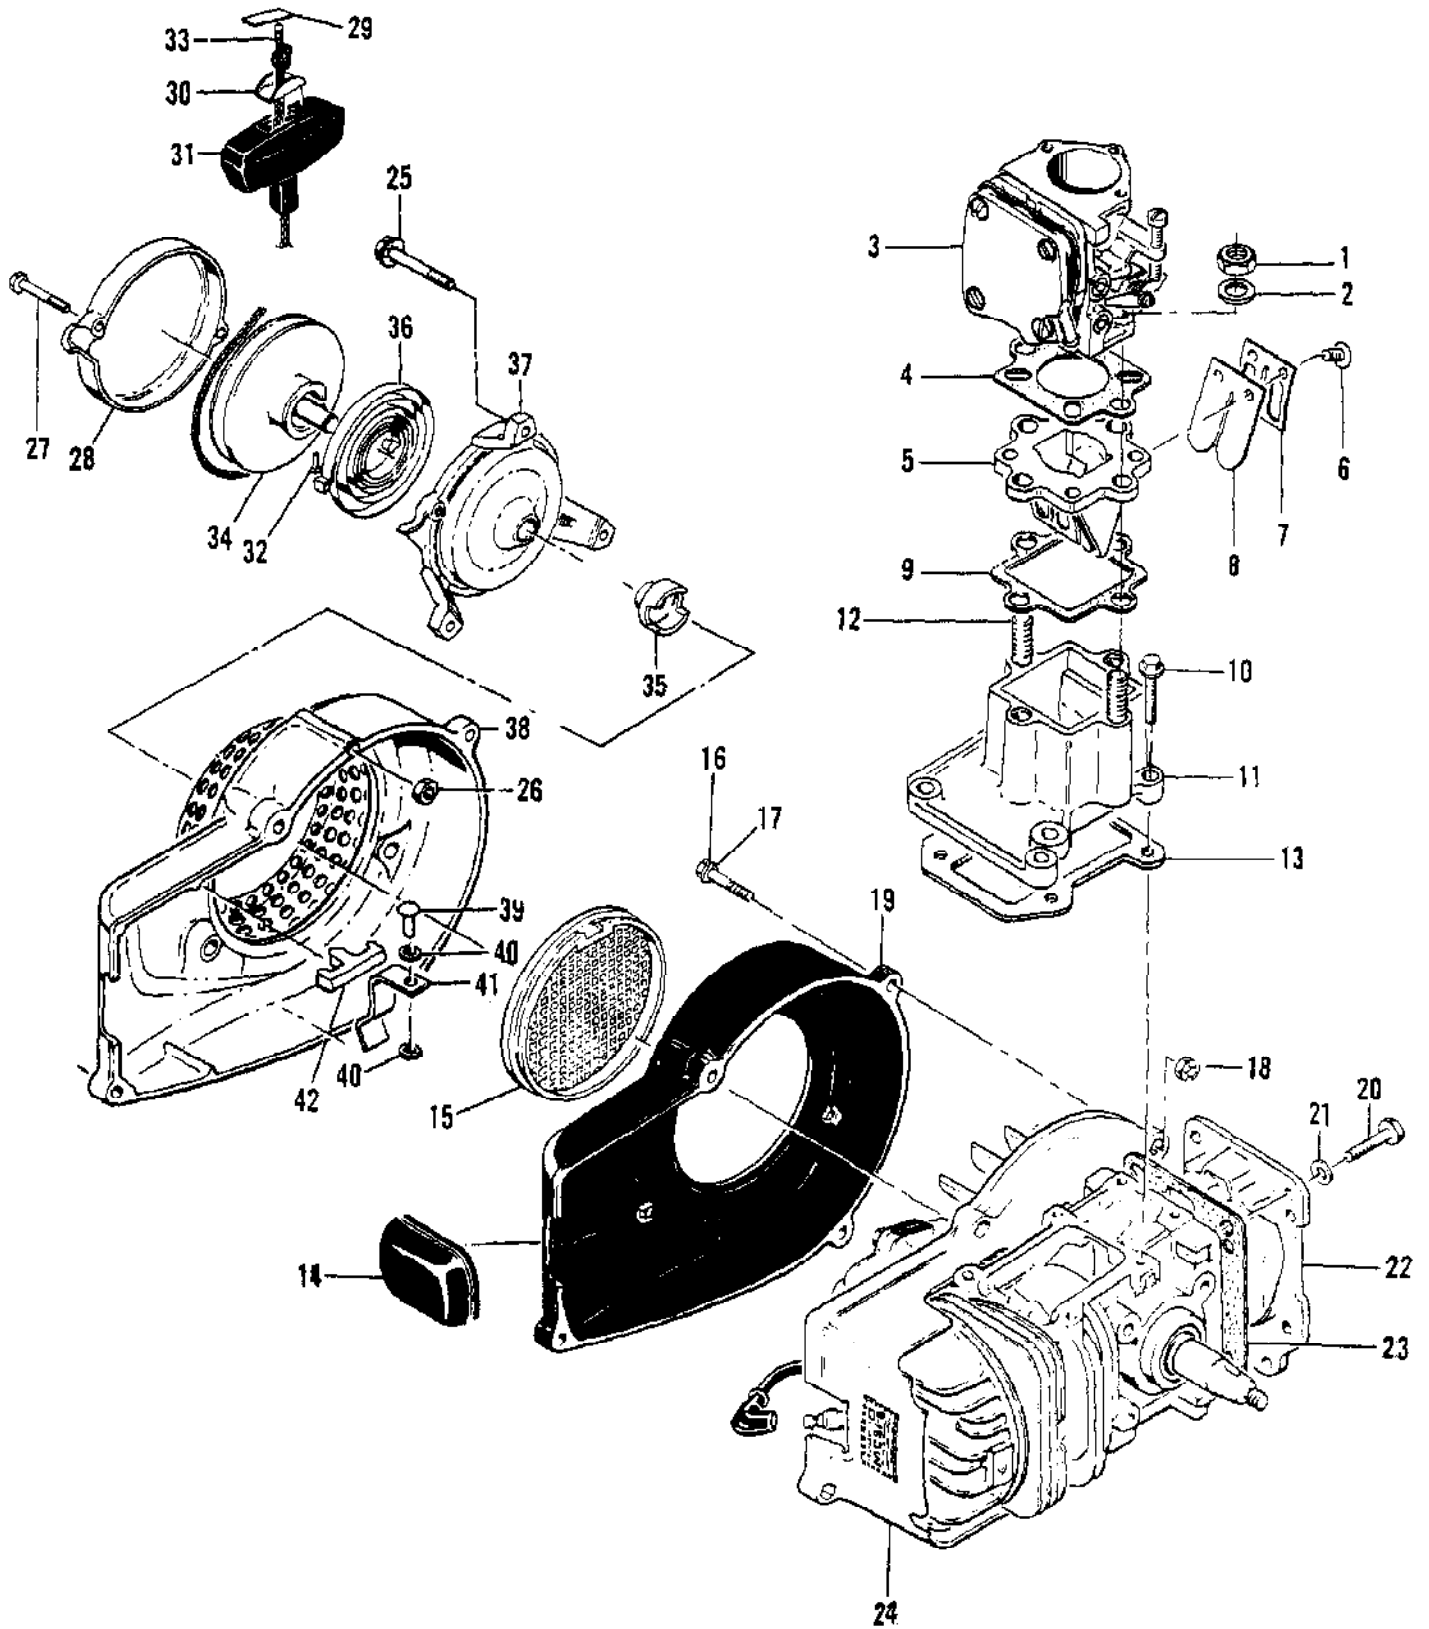

Ref #	Part Number	Qty	Description
	84446	1	Carburetor Assy
1	104520	4	Screw Assy - Pan hd 10-24 x 7/8 (SEMS)
2	84941	1	Body - Fuel pump
3	48911	1	Filter - Fuel
4	57274B	1	Diaphragm Assy - Fuel pump
5	69170	1	Plate - Diaphragm
6	66092	1	Diaphragm - Carburetor
7	53766A	1	Valve - Check
8	55397	1	Screw - Idle speed
9	51705	1	Spring - Idle screw
10	104814	2	Screw - Pan hd 4-40 x 1/4 (SEMS)
11	50701A	1	Arm - Throttle shaft
12	65935	1	Spring - Throttle return
13	110055	1	Screw - Fil hd 8-32 x 3/8 (SEMS)
14	55082	1	Clip - Throttle shaft
15	65934	1	Plate - Throttle
16	65932	1	Shaft Assy - Throttle
17	84940	1	Needle Assy - High speed adjustment
18	67502	2	Spring - Needle
19	52937	2	Washer - Packing
20	52938	2	Ring - Packing
21	84939	1	Needle - Idle adjustment
22	84947	1	Body Assy - Carburetor
23	101796	1	Pin - Choke plate
24	48827	2	Plug - Choke shaft bore
25	55062A	2	Bushing - Body
26	104728	1	Screw - Lever pin
27	104305	1	Pin - Lever
28	84317	1	Lever - Inlet
29	57172	1	Spring - Lever
30	83753	1	Needle - Inlet valve
31	84942	3	Screw - Circuit plate
32	84938	1	Plate - Circuit
33	84944	1	Diaphragm - Check valve
34	84945	1	Gasket - Circuit plate
35	84946	1	Gasket - Circuit plate