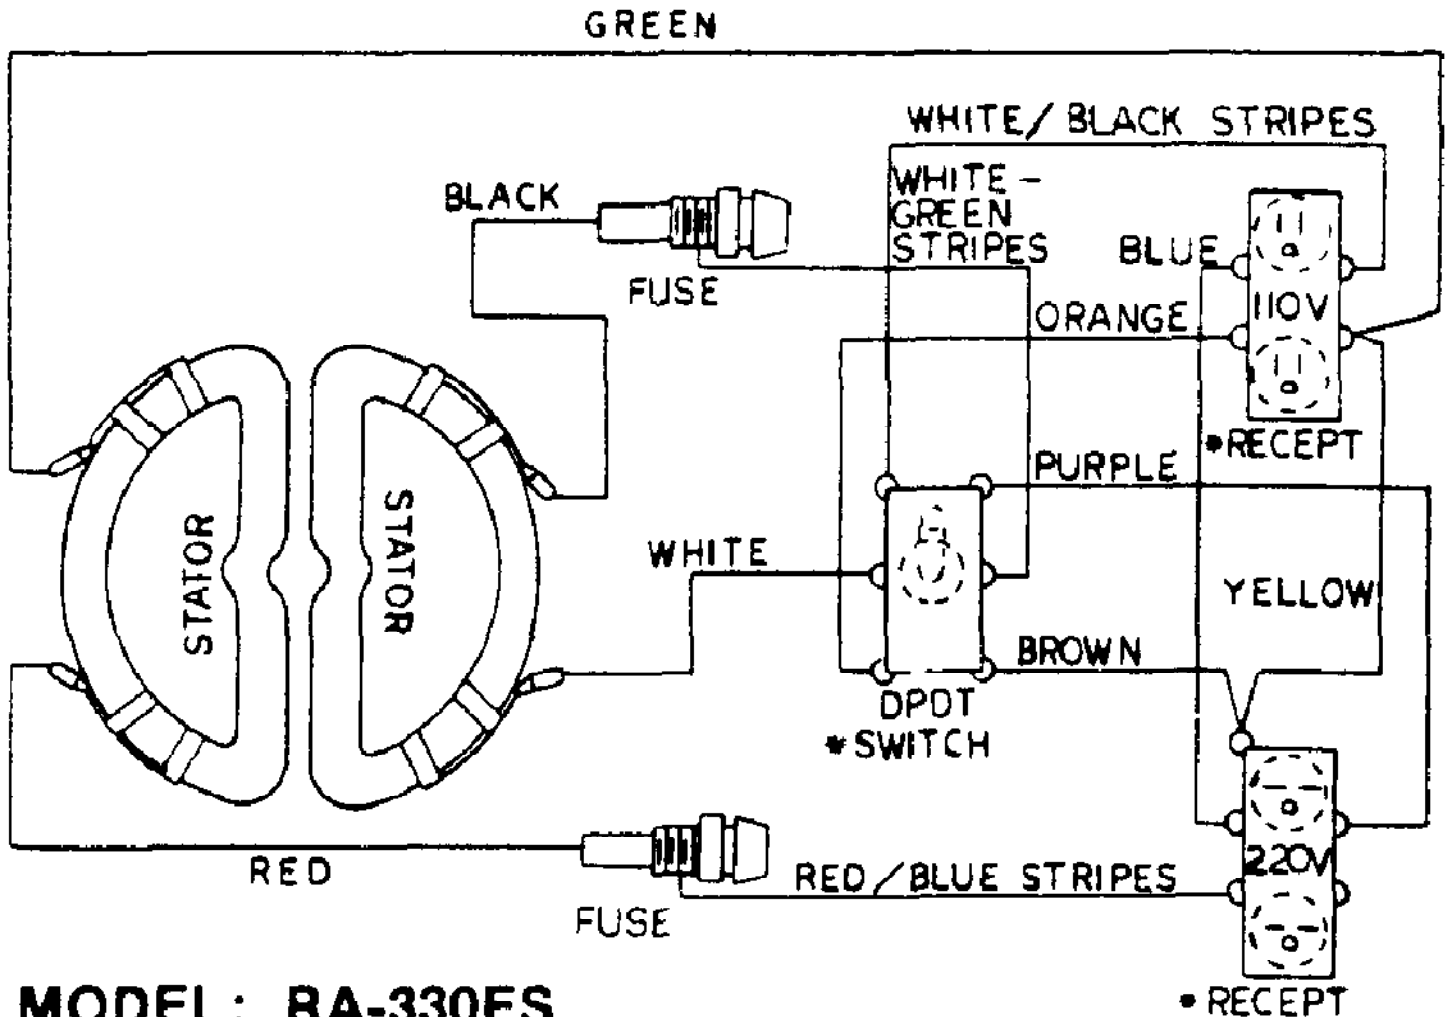

Ref #	Part Number	Qty	Description
1	21879	1	Engine
1	210500	1	Engine
2	21844	2	Rail - Engine
3	21862	1	Cradle
4	21681	1	Cover - Back
5	21804	4	Isolator
6	21846	2	Channel - Isolator
7	22093	1	Mount - Stator
8	21866	2	Half - Stator
9	21884	1	Shim - 1/32
9	21885	1	Shim - 1/16
10	21850	6	Spring - Stator Holding
11	21150	1	Receptacle - 110V
12	21392	1	Receptacle - 220V
13	21709	1	Harness - Wiring
14	21270	2	Holder - Fuse
15	21280	2	Fuse
16	21643	5	Keeper - Wire
17	21726	4	Nut - Speed
18	21690	1	Cover - Front
19	21868	1	Decal - Front Cover
20	21103	1	Rotor
20	22089	1	Rotor
21	21876	4	Bolt - Cu. hd 5/16-18 x 1-1/2
22	22070	4	Screw - Thd form 1/4-20 x 3/4
23	21950	6	Capscrew - Hx hd 1/4-20 x 1-1/4
24	21878	4	Bolt - Hx tap 5/16-18 x 1-3/4
25	21143	1	Capscrew - Hx hd 5/16-24 x 1-1/2
25	22090	1	Capscrew - Hx hd 3/8-24 x 3-3/4
26	21657	1	Lockwasher - 5/16
26	21130	1	Lockwasher - 3/8
27	21704	1	Washer - Flat 5/16 x 1/4
27	22092	1	Washer - Flat 3/8 x 1/4
28	22003	4	Capscrew - Hx hd 3/8-16 x 1
29	21130	4	Lockwasher - 3/8
30	21020	2	Capscrew - Hx hd 1/4-20 x 3/4
31	21658	2	Lockwasher - 1/4
32	21203	2	Nut - Hx 1/4-20
33	21650	4	No. 8 Pan Hd Sheet Metal Screw
34	21653	15	Keps Nut - 5/16-18
35	21860	4	Stator Bushing
36	21789	2	Strain Relief Grommet
37	21864	1	Wire Cable
38	21943	1	Box 5 Bracket
39	21632	1	Receptacle Cover
40	21971	1	Switch DPDT
41	21647	7	Capscrew-Hx hd 5/16-18 x 1
42	21897	2	Cam Bushing
43	21922	1	Wattage Label
44	21926	1	Engine Label
45	21909	1	Battery Cables
46	21947	1	Starter Bracket
47	21948	1	Starter Button
48	21949	1	Starter Cable
49	21703	4	Screw - Truss hd #8

Ref #	Part Number	Qty	Description
	21881		Tool Kit Complete
	21880		Rotor Holding Wrench
	21925		Stator Clearance Gage
	21877		Stator Shim Gage
	21896		Rotor Gap Gage
	21883		Rotor Puller Bolt (9 1/2")
	21502		Propane Conversion Kit RA-330ES

MODEL: RA-330ES
110/220 VOLTS

*SWITCH AND RECEPTACLES SHOWN BACK VIEW