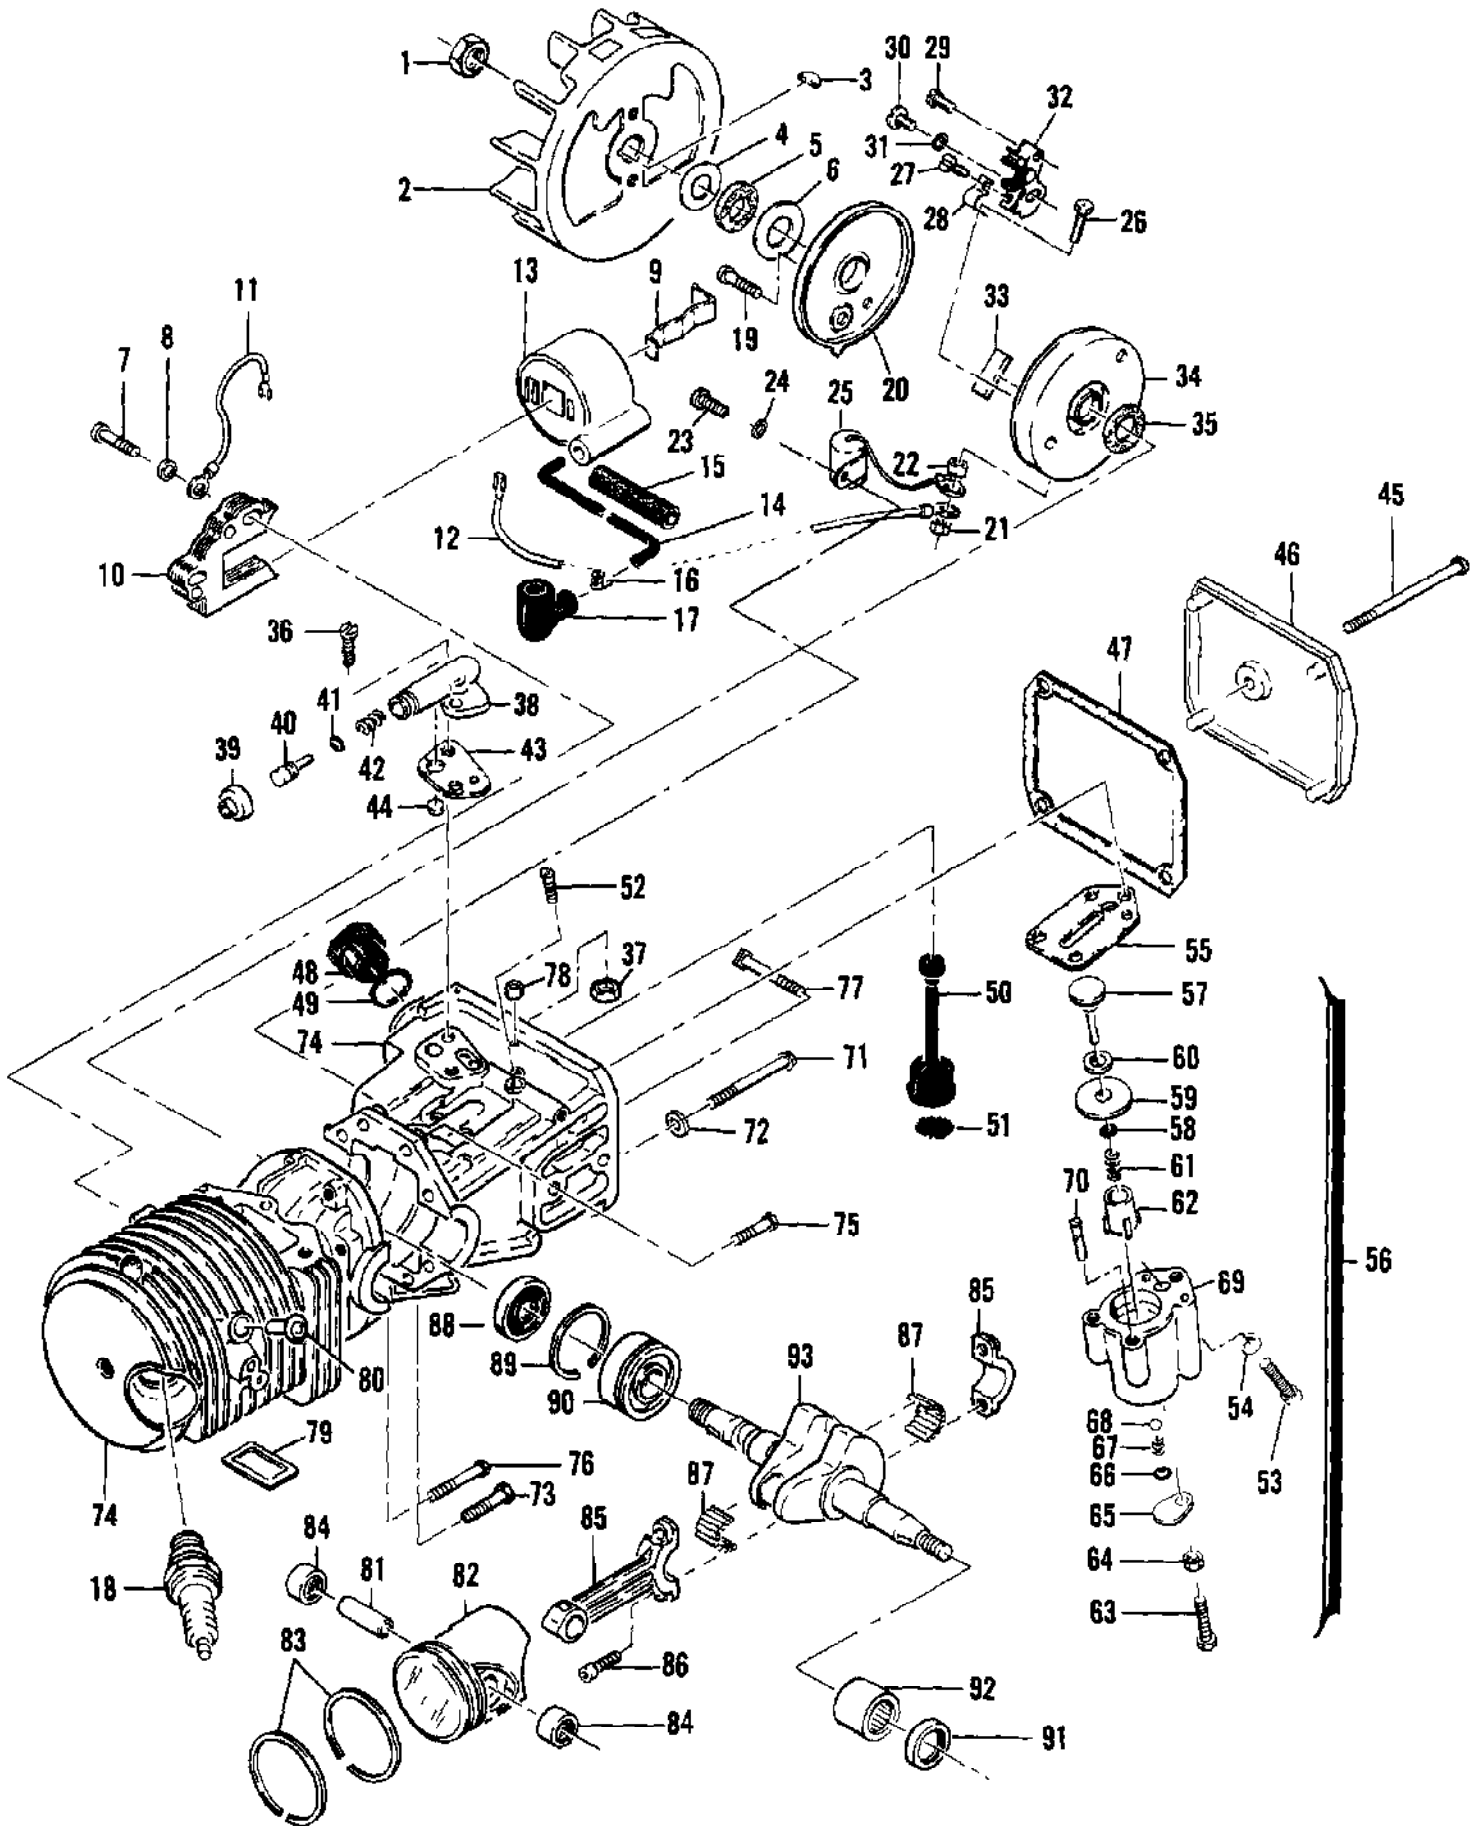

Ref #	Part Number	Qty	Description
1	110594		Nut - Hex 3/8-24
2	61737A		Flywheel Assy
3	103879		Key - Woodruff
4	67057		Washer - Thrust
5	67056		Seal
6	67054		Washer - Thrust
7	110127		Screw - Hex hd 10-24 x 7/8 (SEMS)
8	100003		Washer - #10
9	51253		Retainer - Coil
10	68164		Lamination Assy
11	62819		Wire Assy - Ground
12	69344		Wire Assy - Primary
13	69798		Coil & Terminal Assy
14	69966		Wire & Sleeve Assy - Spark plug
15	67127		Sleeve
16	62932		Connector
17	62926		Boot
18	63097		Spark Plug - AC CS45T
19	110349		Screw - Rd hd 8-32 x 3/4
20	62362		Cover - Breaker box
21	100298		Nut - Hex 6-32
22	62365		Spacer - Breaker screw
23	105249		Screw - Rd hd 8-32 x 3/8 (SEMS)
	110623		Screw - Fil hd 8-32 x 1/2 (SEMS)
	103672		Screw - Fil hd 8-32 x 1/2
24	100080		Washer - #8
25	61650		Condenser
26	110346		Screw - Hex hd 6-32 x 3/4
27	110489		Screw - Pan hd 6-32 x 7/16 s/t
28	83126		Strap - Conductor
29	100934		Screw - Rd hd 8-32 x 3/8
30	100934		Screw - Rd hd 8-32 x 3/8
	110445		Screw - Truss hd 8-32 x 3/8
31	105976		Washer - #8
32	62363		Breaker Assy
	66231		Breaker Assy
33	54184		Wiper - Cam
34	62361		Box - Breaker
	83125		Box - Breaker
35	67051		Seal - Box
36	110623		Screw - Hex hd 8-32 x 1/2
37	100955		Nut - Hex 8-32
38	62261A		Housing - Pump
39	62262		Cap - Housing
40	62266		Plunger - Pump
41	101056		"O" Ring
42	66687		Spring - Plunger
43	62230		Gasket - Pump
44	62909		Valve - Pump
45	110291		Screw - Pan hd 10-24 x 2-5/8
46	63072		Cover - Oil tank
47	62116		Gasket - Cover
48	57129A		Cap - Oil tank
	68809		Cap - Oil tank
49	101148		"O" Ring