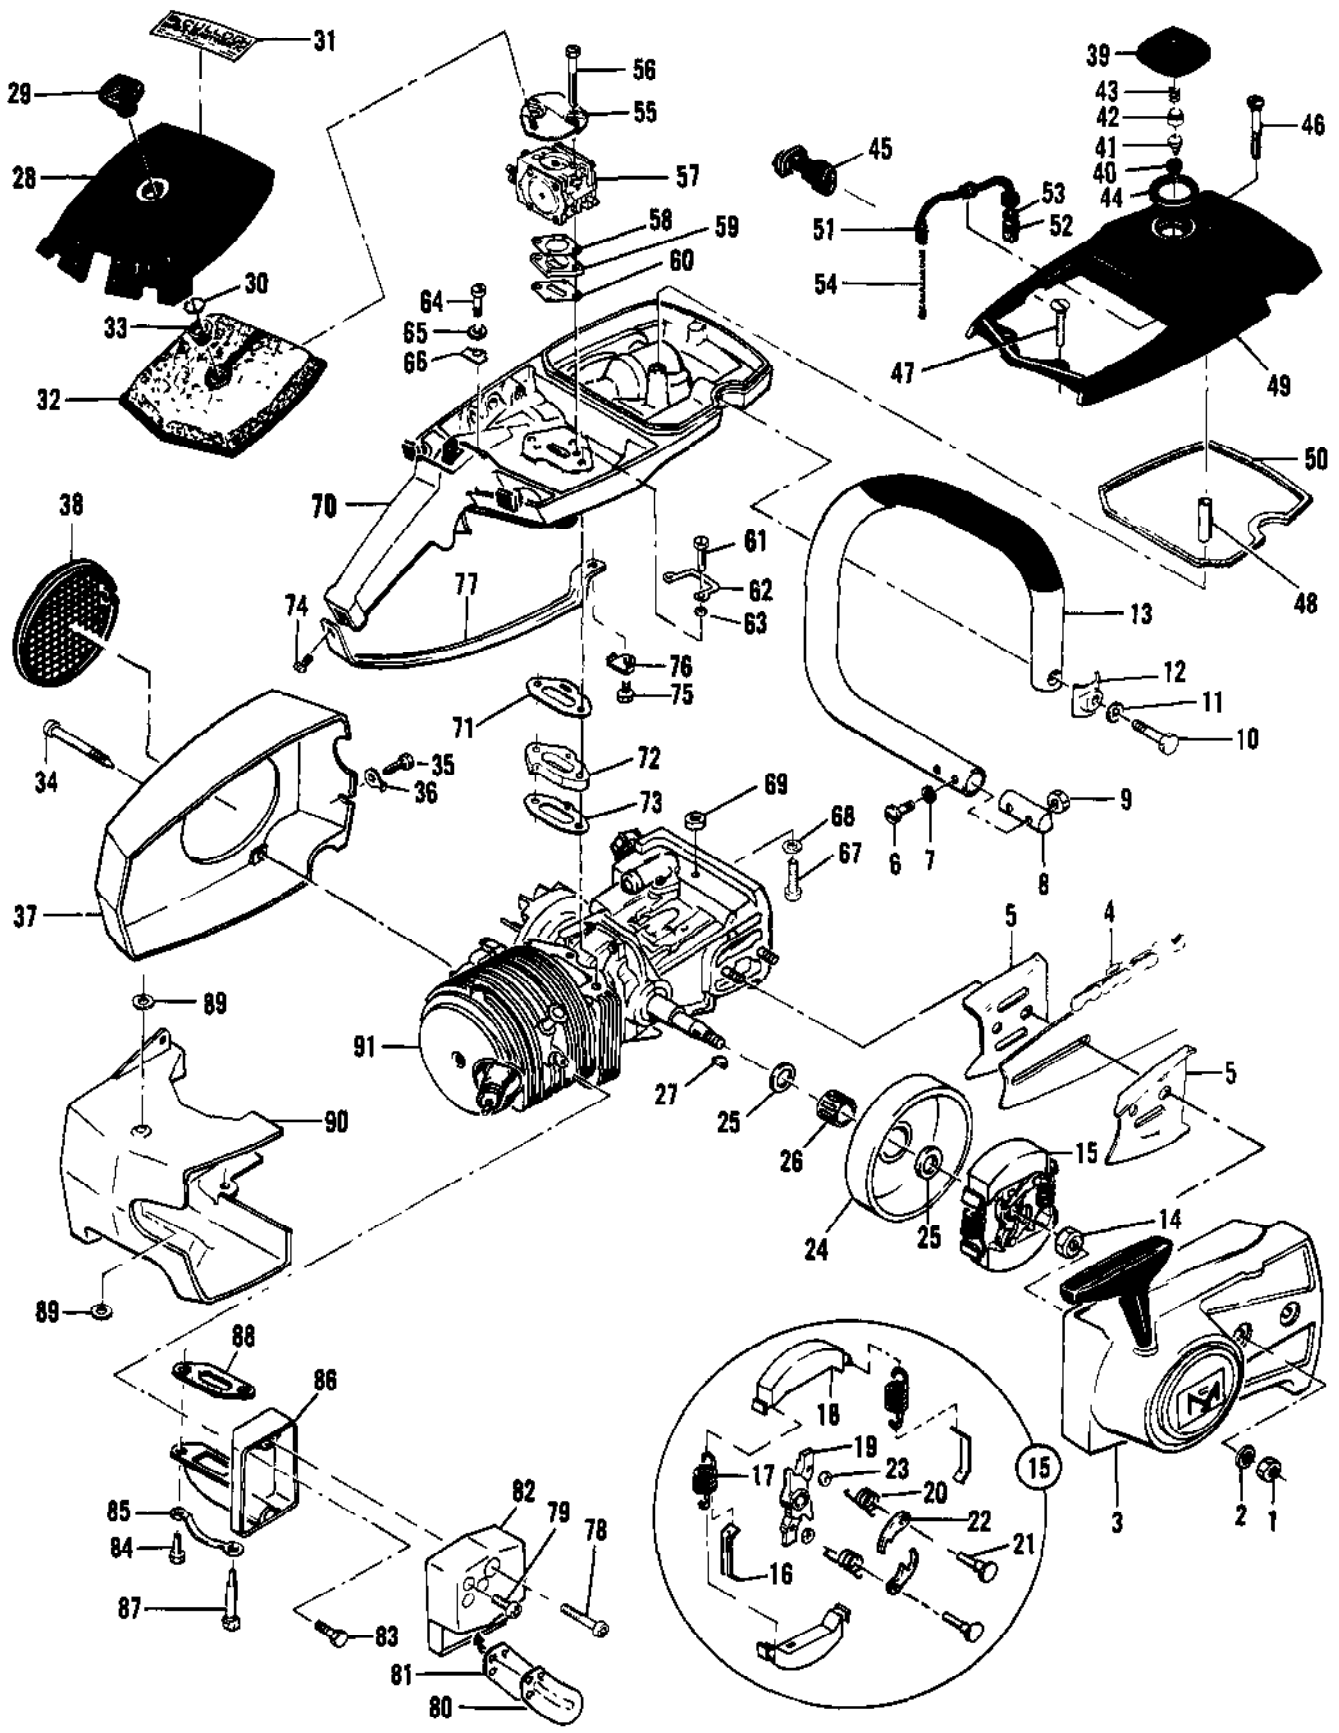

Ref #	Part Number	Qty	Description
1	110454	2	Nut - Hex 5/16-24
2	100440	2	Washer - 5/16
3			Clutch Guard Assy See "Clutch Guard Assembly" illustration and parts list
4			Bar & Chain Assys
5	64325	2	Plate - Bar protector
6	102761	2	Screw - Hex hd 10-24 x 7/8
7	100352	2	Washer - #10
8	61678	1	Plug - Nut retainer
9	101326	2	Nut - Hex 10-24
10	102130	1	Screw - Hex hd 1/4-20 x 1-1/2
11	100153	1	Lockwasher - 1/4
12	63484	1	Clamp - Frame
13	69054	1	Frame & Grip Assy
14	103746	1	Nut - Hex 3/8-24
	110594	1	Nut - Hex 3/8-24
15	67148	1	Clutch Assy
	83224	1	Clutch Assy
	83655	1	Clutch Assy
16	64583	2	Retainer
17	66384	2	Spring
	83223	2	Spring
18	67233	2	Shoe - Clutch
19	67149	1	Rotor Assy - Clutch
	83671	1	Rotor Assy - Clutch
20	68837	2	Spring - Pawl
	83654	2	Spring - Pawl
21	67112	2	Rivet - Pawl
	83653	2	Rivet - Pawl
22	64857	2	Pawl
	24093	2	Pawl
23	65473	2	Washer - Special
24	65370	1	Kit - Sprocket
25	61692	2	Shim
26	110330	1	Bearing - Sprocket
27	103879	1	Key - Woodruff
28	68530	1	Cover Assy - Air cleaner
29	68529	1	Knob - Cover
30	110565	1	Ring - Retaining
31	68698	1	Nameplate
32	68520	1	Filter Assy - Air
	83230	1	Filter Assy - Air
33	68528	1	Grommet
32	69922	1	Filter - Air
34	62978	3	Screw - Special
35	102762	1	Screw - Hex hd 10-24 x 1/2
36	69890	1	Lockplate
37	83521	1	Kit - Fan housing
38	55615	1	Guard - Flywheel
39	68531	1	Cap Assy - Fuel
40	68533	1	Plug
41	63041	1	Valve
42	62316	1	Guide
43	63040	1	Spring
44	69767	1	Gasket