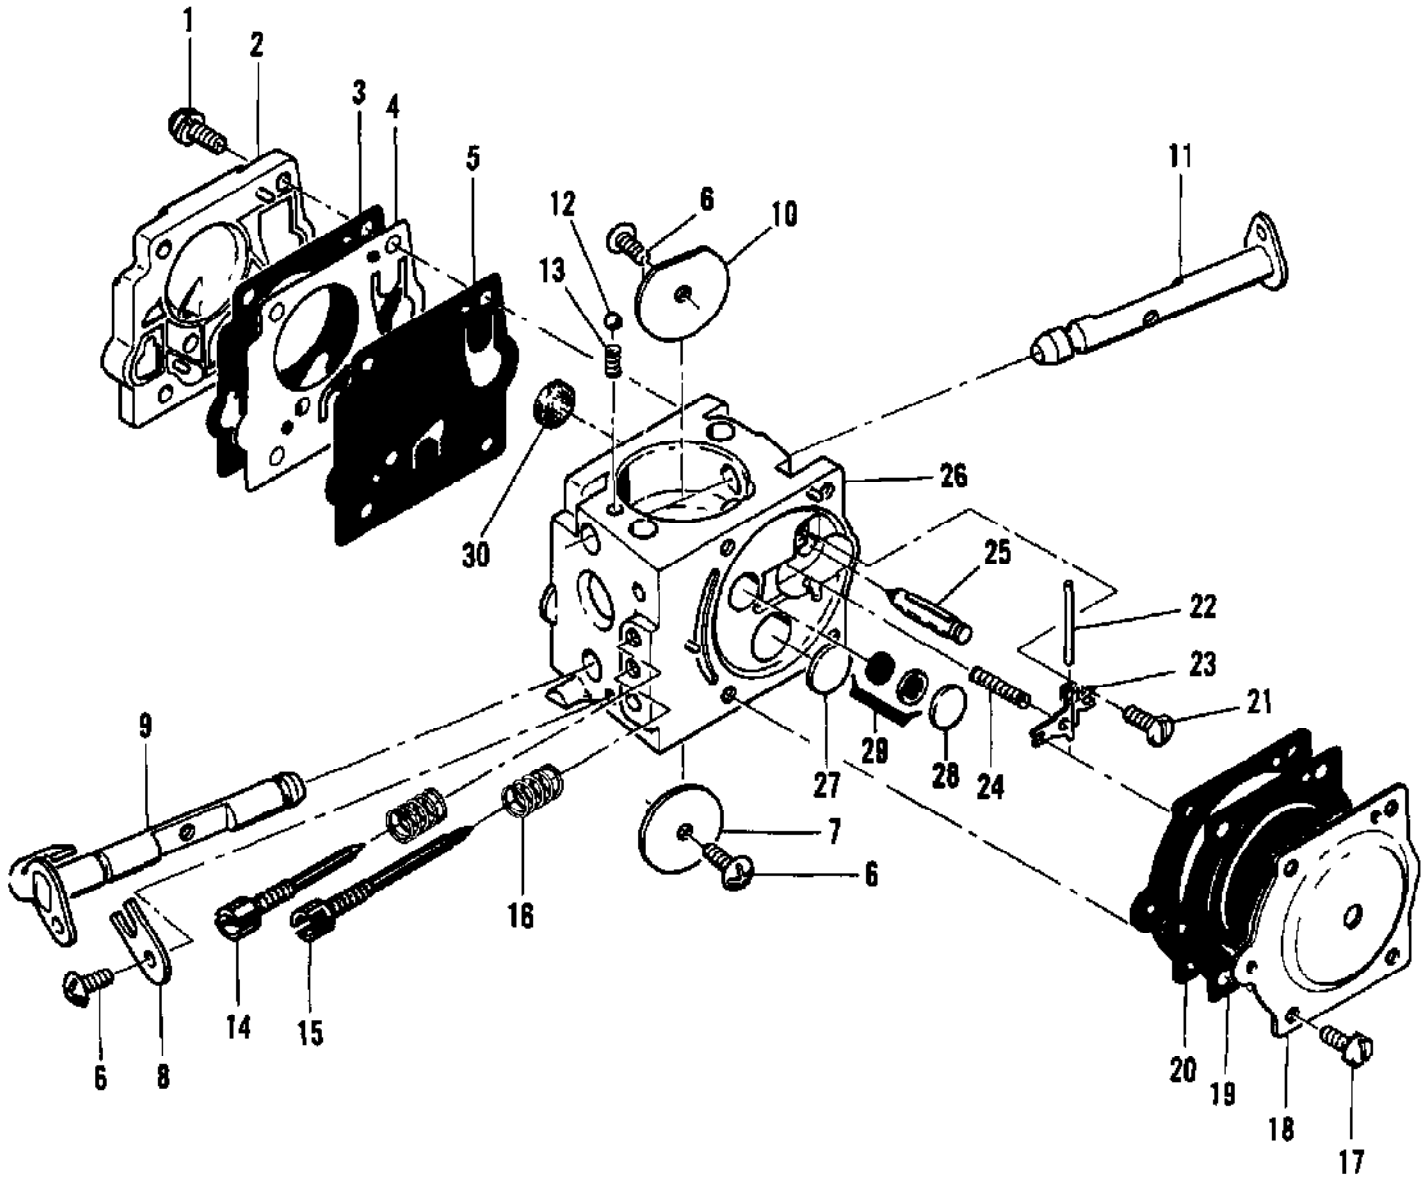

110631

110632

Ref #	Part Number	Qty	Description
110631	110631		Chain, Bar, and Sprocket Oil - 1qt. bottle
110632	110632		Chain, Bar, and Sprocket Oil - Case of 24 (1qt. Bottles)

A

B

C

D

Ref #	Part Number	Qty	Description
A	56927		Bar Guard - For wide bars Black Polyvinylchloride
B	64930		Bar Guard - Narrow bars Black Polyvinylchloride
C	66544		Bar Guard - MAC 10 - 16, 20" Rigid Yellow Plastic
D	83124		Bar Guard - PM 6 - 12, 16" Rigid Yellow Plastic

Ref #	Part Number	Qty	Description
1	69942	1	Carburetor Assy (McCulloch SDC 18)
1	67501	4	Screw - Pump cover
2	83760	1	Cover - Pump
3	67495	1	Gasket - Cover
4	67498	1	Diaphragm - Check valve
5	83114	1	Diaphragm - Fuel pump
6	47690	3	Screw - Plate
7	83762	1	Plate - Throttle
8	67489	1	Clip - Shaft
9	67486	1	Shaft Assy - Throttle
10	67490	1	Plate - Choke
11	67488	1	Shaft Assy - Choke
12	100302	1	Ball - Choke friction
13	67504	1	Spring - Choke friction
14	68104	1	Needle - High speed
15	68105	1	Needle - Idle
16	67502	2	Spring - Needle
17	70798	4	Screw - Diaphragm cover
18	83761	1	Cover - Diaphragm
19	67499	1	Diaphragm - Metering
20	67496	1	Gasket - Diaphragm
21	67500	1	Screw - Lever pin
22	67508	1	Pin - Lever
23	67509	1	Lever - Inlet
24	67503	1	Spring - Lever
25	67491	1	Valve - Needle
26	83759	1	Body Assy - Carburetor
27	71690	1	Plug - 3/8
28	69506	1	Plug - 5/16
29	83758	1	Kit - Valve & Seat Assy
30	67507	1	Screen - Fuel
	67482		Gasket Set
	83764		Repair Kit