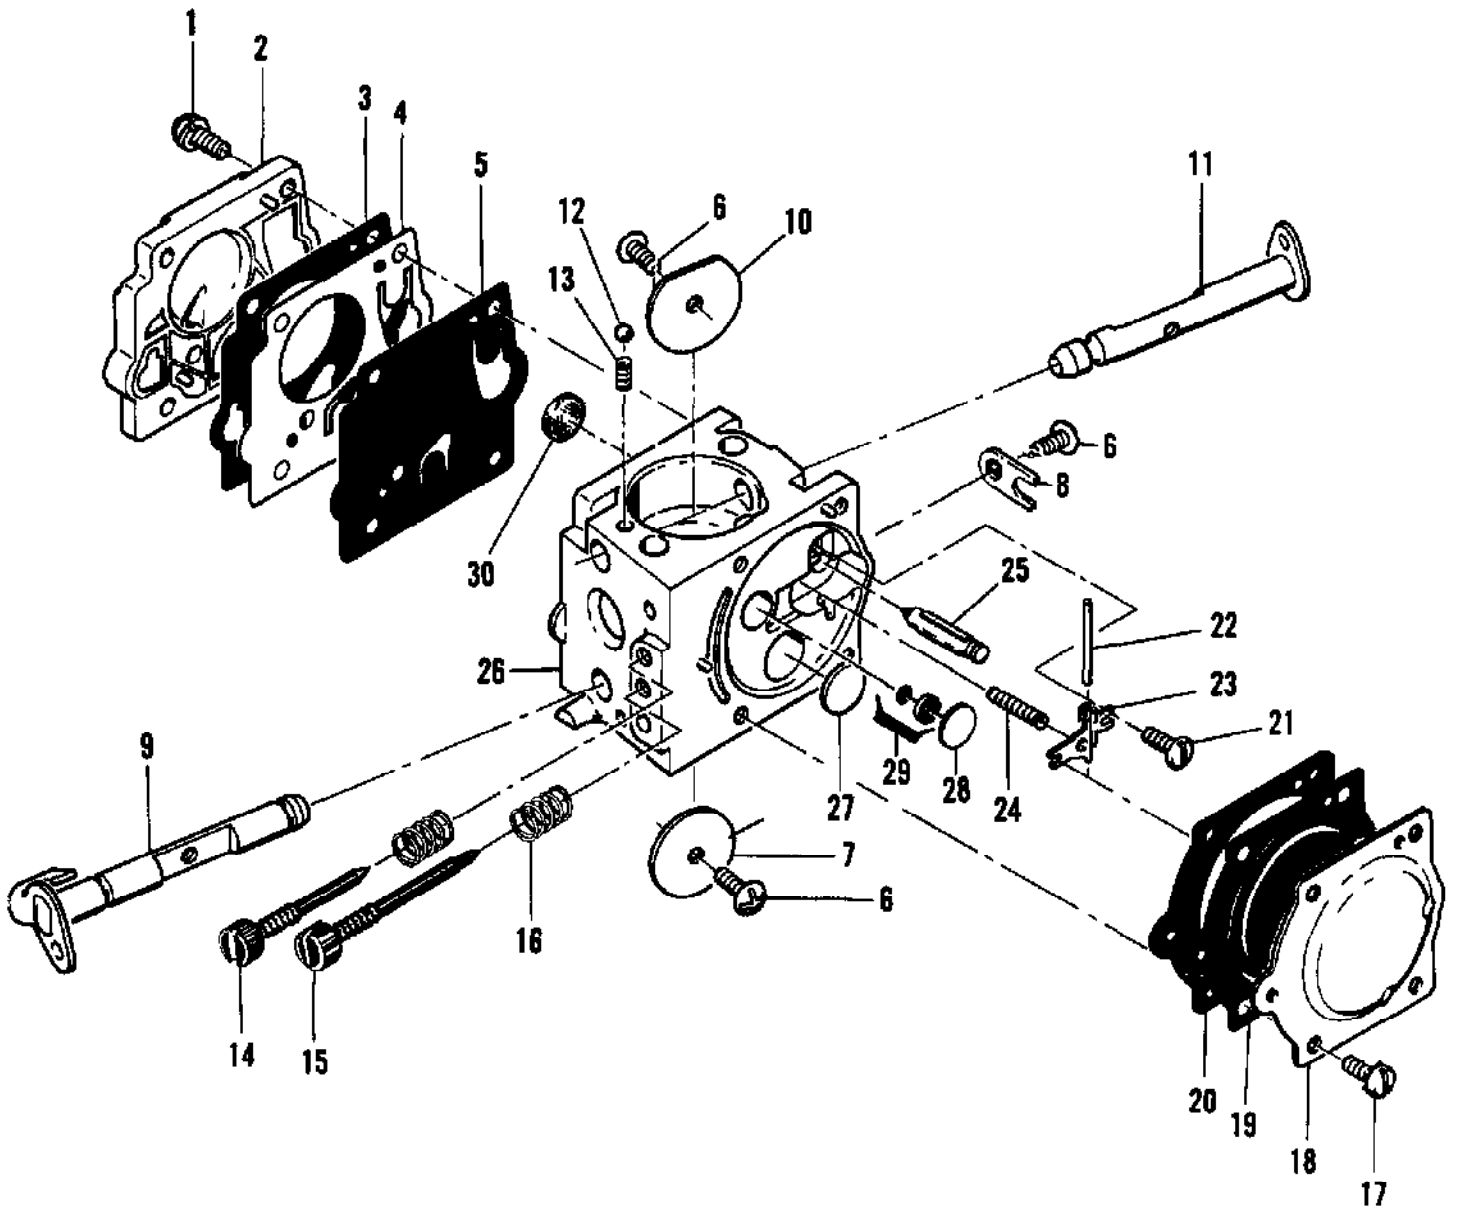

110631

110632

Ref #	Part Number	Qty	Description
110631	110631		Chain, Bar, and Sprocket Oil - 1qt. bottle
110632	110632		Chain, Bar, and Sprocket Oil - Case of 24 (1qt. Bottles)

A

B

C

D

Ref #	Part Number	Qty	Description
A	56927		Bar Guard - For wide bars Black Polyvinylchloride
B	64930		Bar Guard - Narrow bars Black Polyvinylchloride
C	66544		Bar Guard - MAC 10 - 16, 20" Rigid Yellow Plastic
D	83124		Bar Guard - PM 6 - 12, 16" Rigid Yellow Plastic

Ref #	Part Number	Qty	Description
1	69942	1	Carburetor Assy (McCulloch SDC 18)
1	67501	4	Screw - Pump cover
2	83760	1	Cover - Pump
3	67495	1	Gasket - Cover
4	67498	1	Diaphragm - Check valve
5	83114	1	Diaphragm - Fuel pump
6	47690	3	Screw - Plate
7	83762	1	Plate - Throttle
8	67489	1	Clip - Shaft
9	67486	1	Shaft Assy - Throttle
10	67490	1	Plate - Choke
11	67488	1	Shaft Assy - Choke
12	100302	1	Ball - Choke friction
13	67504	1	Spring - Choke friction
14	68104	1	Needle - High speed
15	68105	1	Needle - Idle
16	67502	2	Spring - Needle
17	70798	4	Screw - Diaphragm cover
18	83761	1	Cover - Diaphragm
19	67499	1	Diaphragm - Metering
20	67496	1	Gasket - Diaphragm
21	67500	1	Screw - Lever pin
22	67508	1	Pin - Lever
23	67509	1	Lever - Inlet
24	67503	1	Spring - Lever
25	67491	1	Valve - Needle
26	83759	1	Body Assy - Carburetor
27	71690	1	Plug - 3/8
28	69506	1	Plug - 5/16
29	83758	1	Kit - Valve & Seat Assy
30	67507	1	Screen - Fuel
	67482		Gasket Set
	83764		Repair Kit