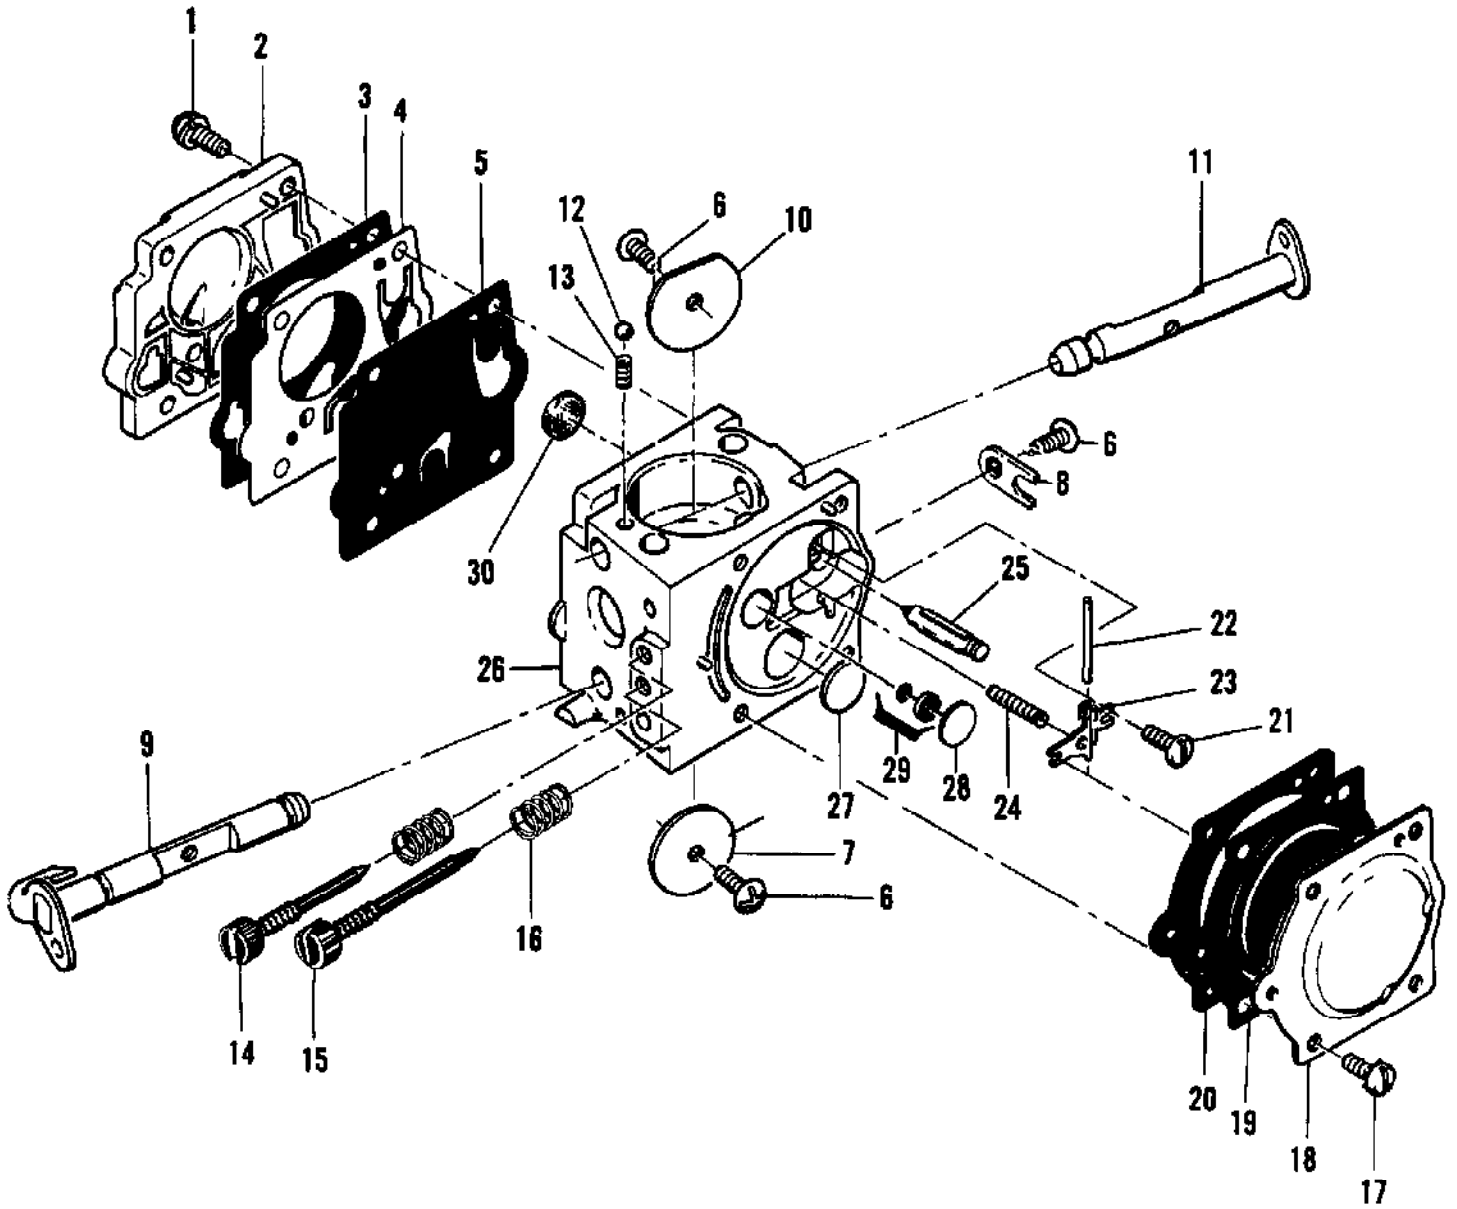

110631

110632

Ref #	Part Number	Qty	Description
110631	110631		Chain, Bar, and Sprocket Oil - 1qt. bottle
110632	110632		Chain, Bar, and Sprocket Oil - Case of 24 (1qt. Bottles)

A

B

C

D

Ref #	Part Number	Qty	Description
A	56927		Bar Guard - For wide bars Black Polyvinylchloride
B	64930		Bar Guard - Narrow bars Black Polyvinylchloride
C	66544		Bar Guard - MAC 10 - 16, 20" Rigid Yellow Plastic
D	83124		Bar Guard - PM 6 - 12, 16" Rigid Yellow Plastic

Ref #	Part Number	Qty	Description
1	69942	1	Carburetor Assy (McCulloch SDC 18)
1	67501	4	Screw - Pump cover
2	83760	1	Cover - Pump
3	67495	1	Gasket - Cover
4	67498	1	Diaphragm - Check valve
5	83114	1	Diaphragm - Fuel pump
6	47690	3	Screw - Plate
7	83762	1	Plate - Throttle
8	67489	1	Clip - Shaft
9	67486	1	Shaft Assy - Throttle
10	67490	1	Plate - Choke
11	67488	1	Shaft Assy - Choke
12	100302	1	Ball - Choke friction
13	67504	1	Spring - Choke friction
14	68104	1	Needle - High speed
15	68105	1	Needle - Idle
16	67502	2	Spring - Needle
17	70798	4	Screw - Diaphragm cover
18	83761	1	Cover - Diaphragm
19	67499	1	Diaphragm - Metering
20	67496	1	Gasket - Diaphragm
21	67500	1	Screw - Lever pin
22	67508	1	Pin - Lever
23	67509	1	Lever - Inlet
24	67503	1	Spring - Lever
25	67491	1	Valve - Needle
26	83759	1	Body Assy - Carburetor
27	71690	1	Plug - 3/8
28	69506	1	Plug - 5/16
29	83758	1	Kit - Valve & Seat Assy
30	67507	1	Screen - Fuel
	67482		Gasket Set
	83764		Repair Kit