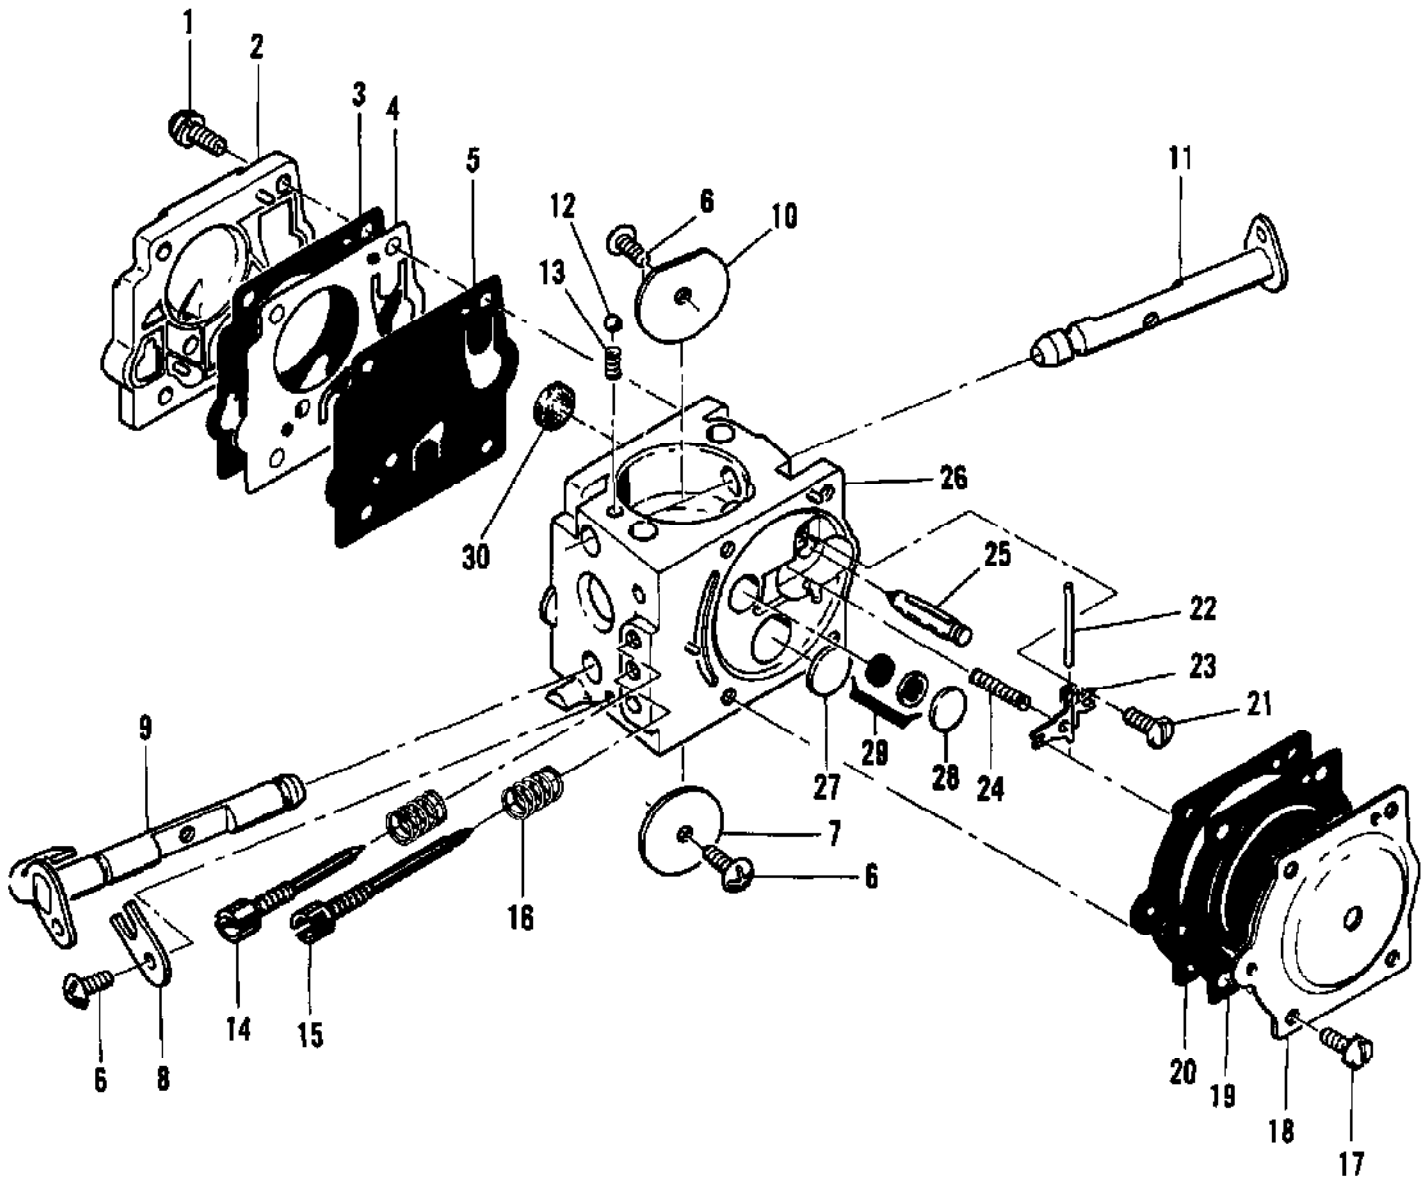

110631

110632

Ref #	Part Number	Qty	Description
110631	110631		Chain, Bar, and Sprocket Oil - 1qt. bottle
110632	110632		Chain, Bar, and Sprocket Oil - Case of 24 (1qt. Bottles)

A

B

C

D

Ref #	Part Number	Qty	Description
A	56927		Bar Guard - For wide bars Black Polyvinylchloride
B	64930		Bar Guard - Narrow bars Black Polyvinylchloride
C	66544		Bar Guard - MAC 10 - 16, 20" Rigid Yellow Plastic
D	83124		Bar Guard - PM 6 - 12, 16" Rigid Yellow Plastic

Ref #	Part Number	Qty	Description
1	69942	1	Carburetor Assy (McCulloch SDC 18)
1	67501	4	Screw - Pump cover
2	83760	1	Cover - Pump
3	67495	1	Gasket - Cover
4	67498	1	Diaphragm - Check valve
5	83114	1	Diaphragm - Fuel pump
6	47690	3	Screw - Plate
7	83762	1	Plate - Throttle
8	67489	1	Clip - Shaft
9	67486	1	Shaft Assy - Throttle
10	67490	1	Plate - Choke
11	67488	1	Shaft Assy - Choke
12	100302	1	Ball - Choke friction
13	67504	1	Spring - Choke friction
14	68104	1	Needle - High speed
15	68105	1	Needle - Idle
16	67502	2	Spring - Needle
17	70798	4	Screw - Diaphragm cover
18	83761	1	Cover - Diaphragm
19	67499	1	Diaphragm - Metering
20	67496	1	Gasket - Diaphragm
21	67500	1	Screw - Lever pin
22	67508	1	Pin - Lever
23	67509	1	Lever - Inlet
24	67503	1	Spring - Lever
25	67491	1	Valve - Needle
26	83759	1	Body Assy - Carburetor
27	71690	1	Plug - 3/8
28	69506	1	Plug - 5/16
29	83758	1	Kit - Valve & Seat Assy
30	67507	1	Screen - Fuel
	67482		Gasket Set
	83764		Repair Kit