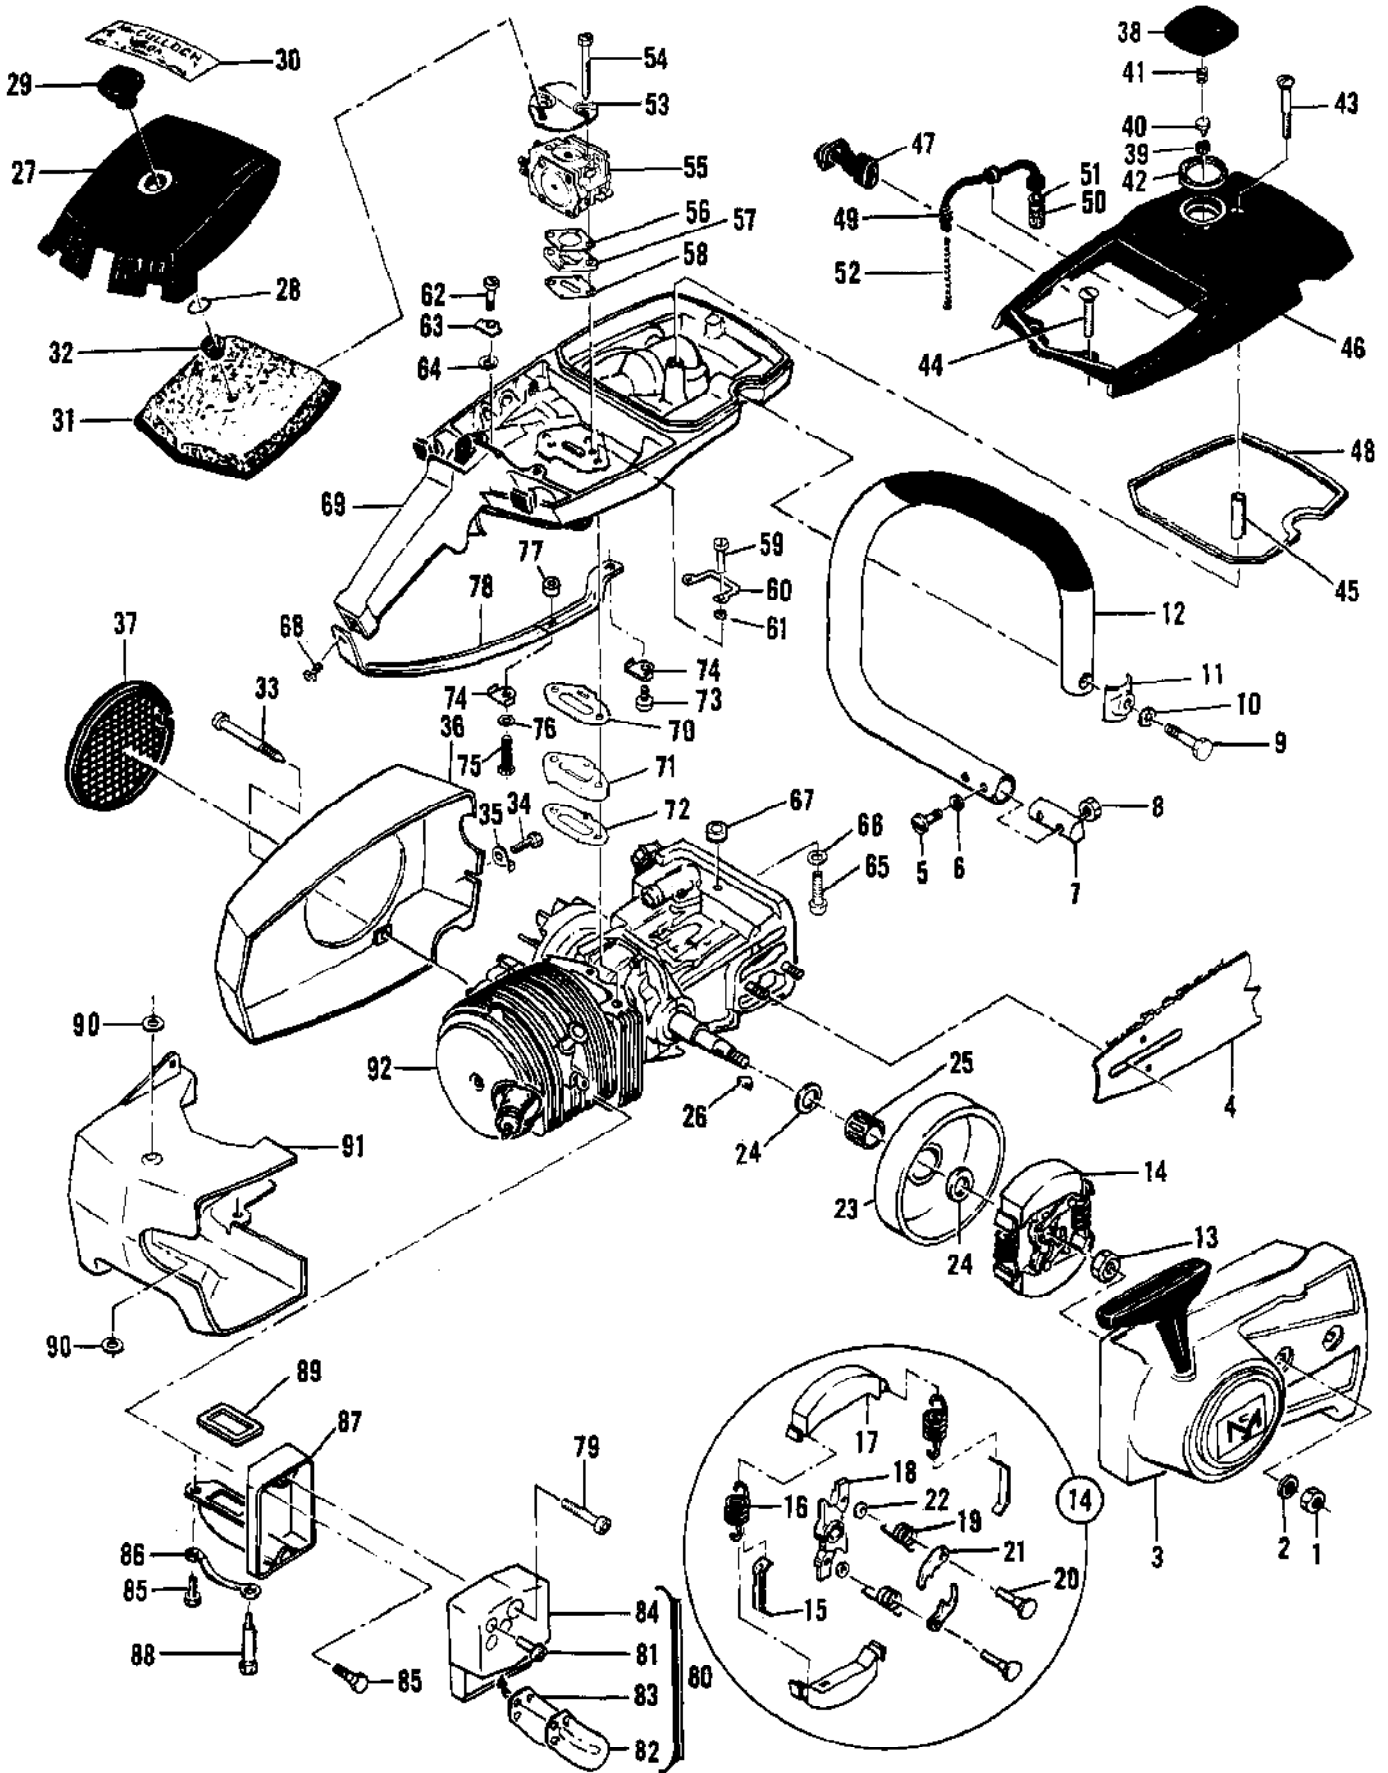

Ref #	Part Number	Qty	Description
	83850	1	Clutch Guard Assy
1	102144	1	Screw - Bar adjusting
2	102067	1	Nut - Hex 10-24
3	110387	1	Washer - Wavey
4	61705	1	Nut - Bar adjusting
5	110264	1	Washer - #10
6	67205	1	Retainer - Shield
7	63985	1	Shield - Dust
8	63986	1	Washer - Thrust
9	85124	1	Drum - Starter
10	110470	1	Rivet - Rope
11	62191A	1	Insert - Handle
12	62190A	1	Handle - Starter
13	69964	1	Rope - Starter
14	68626	1	Spring - Rewind
15	63987	1	Shield - Spring
16	61635A	1	Bushing - Nyliner
17	83569	1	Guard - Clutch

Ref #	Part Number	Qty	Description
1	110454	2	Nut - Hex 5/16-24
2	100440	2	Washer - 5/16
3			Clutch Guard Starter Assy
4			Bar & Chain See "Bar & Chain Assemblies" Illustration and parts list. Used on All Models and Serial Numbers.
5	102761	2	Screw - Hex hd 10-24 x 7/8
6	100352	2	Washer - #10
7	61678	1	Plug - Nut retainer
8	101326	2	Nut - Hex 10-24
9	102130	1	Screw - Hex 1/4-20 x 1-1/2
10	100153	1	Lockwasher - 1/4
11	63484	1	Clamp - Frame
12	85770	1	Frame & Grip Assy
13	103746	1	Nut - Hex 3/8-24
	110594	1	Nut - Hex 3/8-24
14	67148	1	Clutch Assy
	83656	1	Clutch Assy
15	64583	2	Retainer
16	66384	2	Spring - Clutch
17	67233	2	Shoe - Clutch
18	67149	1	Rotor Assy
	83671	1	Rotor Assy
19	68837	2	Spring
	83654	2	Spring
20	67112	2	Rivet
	83653	2	Rivet
21	64857	2	Pawl
	24093	2	Pawl
22	65473	2	Washer - Special
23	65370	1	Kit - Sprocket & Drum
24	61692	2	Shim
25	110330	1	Bearing
26	103879	1	Key - Woodruff
27	68530	1	Cover Assy - Air cleaner
28	110565	1	Ring - Retainer
29	68529	1	Knob - Cover
30	68708	1	Nameplate
	68699	1	Nameplate
	85525	1	Nameplate
31	69922	1	Filter Assy - Air
	83230	1	Filter Assy - Air
32	68528	1	Grommet
33	62978	3	Screw - Special
34	102762	1	Screw - Hex hd 10-24 x 1/2
35	69890	1	Lockplate
36	83521	1	Kit - Fan Housing
37	55615	1	Guard - Flywheel
38	86401	1	Cap Assy - Fuel
39	68533	1	Plug
40	86402	1	Valve
41	63040	1	Spring
42	69767	1	Gasket
43	110402	1	Screw - Oval hd 12-24 x 2-3/8
44	103579	2	Screw - Fil hd 10-24 x 1