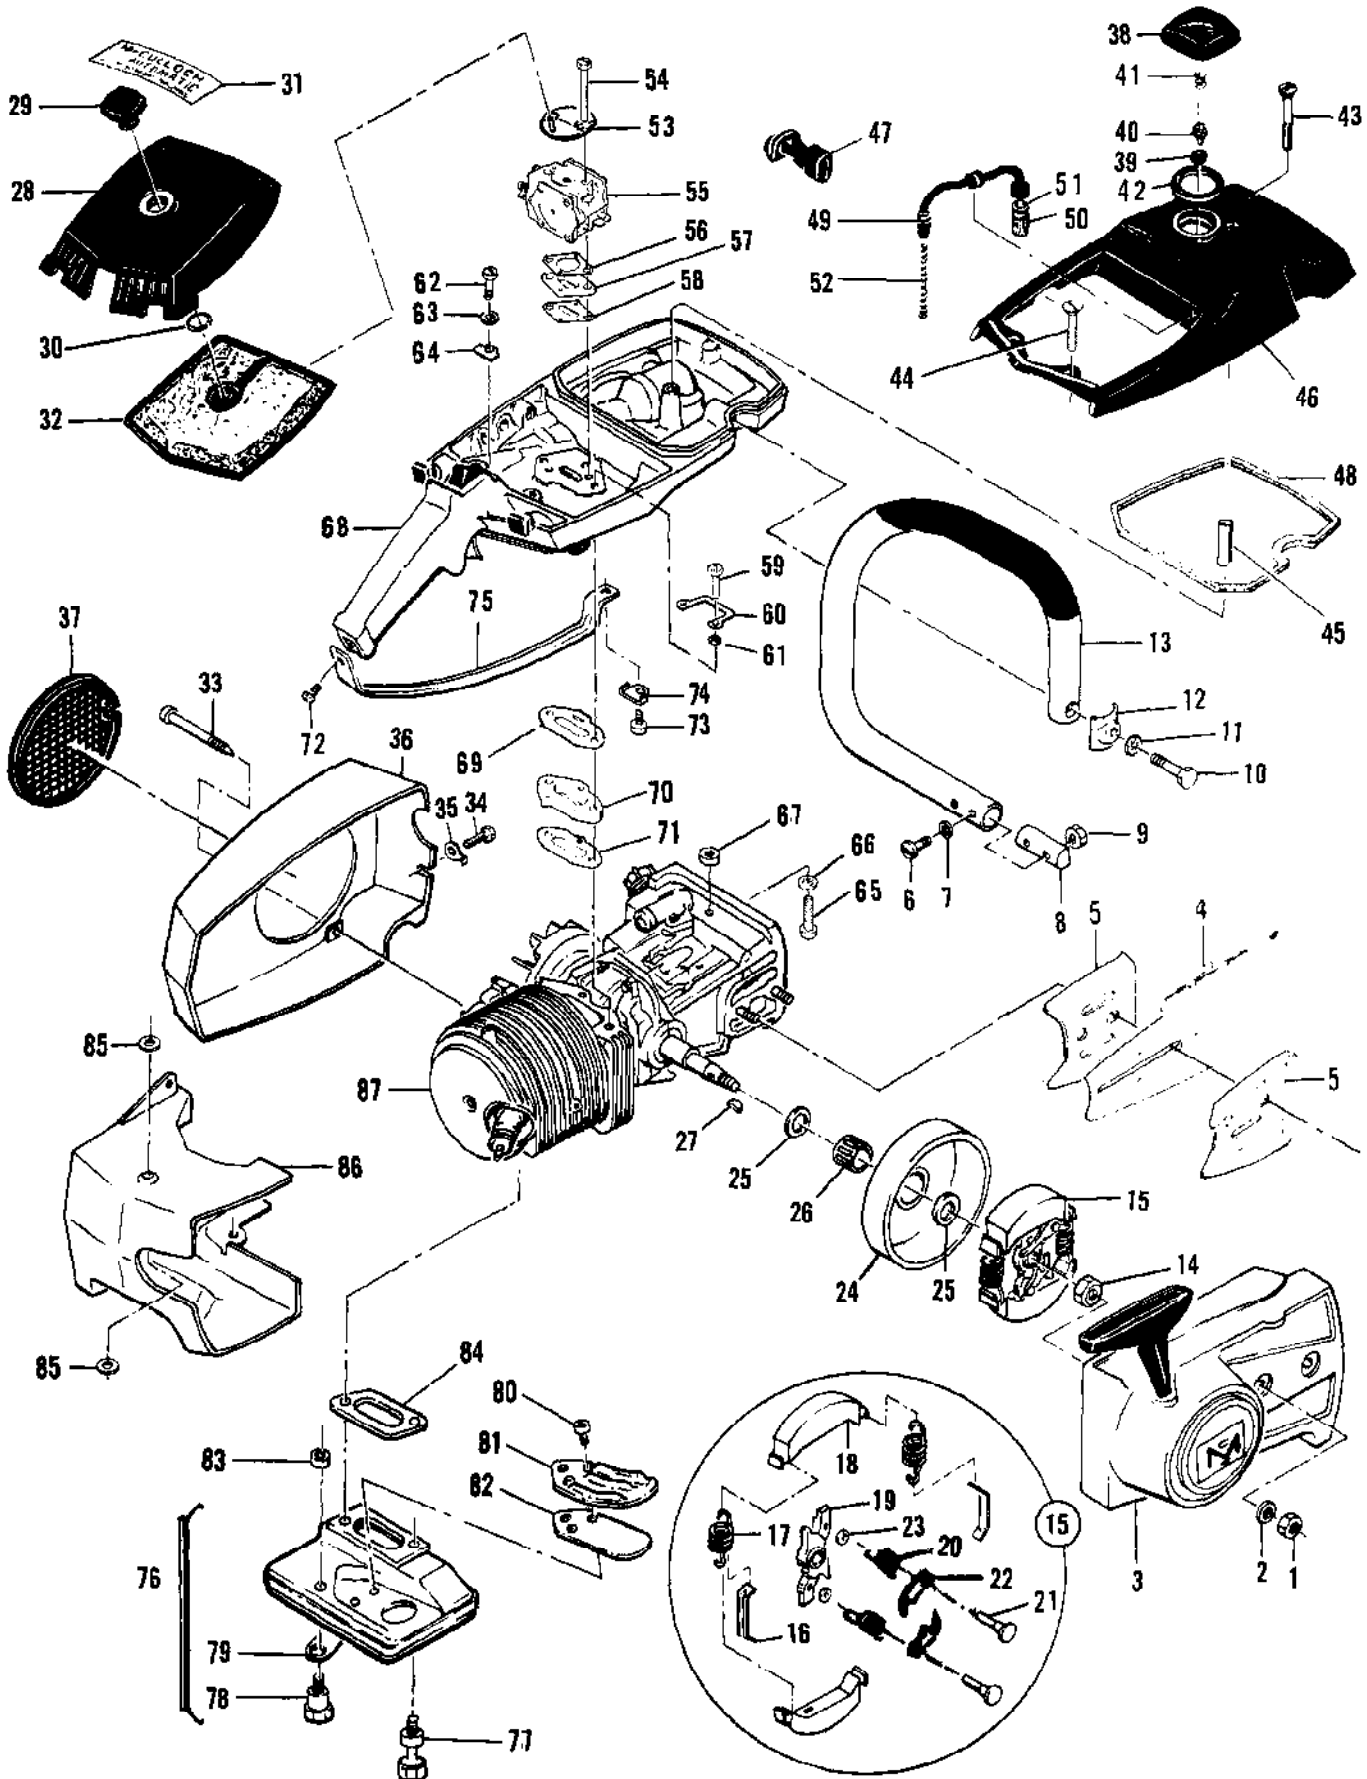

General

Ref #	Part Number	Qty	Description
1	110454	2	Nut - Hex 5/16-24
2	100440	2	Washer - 5/16
3			Clutch Guard & Starter Assy See "Clutch Guard And Starter Assembly" illustration and parts list.
4			Bar & Chain See "Accessories" illustration and parts list.
5	64325	2	Plate - Bar protector
6	102761	2	Screw - Hex hd 10-24 x 7/8
7	100352	2	Washer - #10
8	61678	1	Plug - Nut retainer
9	101326	2	Nut - Hex 10-24
10	102130	1	Screw - Hex hd 1/4-20 x 1-1/2
11	100153	1	Lockwasher - 1/4
12	63484	1	Clamp - Frame
13	69054	1	Frame & Grip Assy
14	110594	1	Nut - Hex 3/8-24
15	83655	1	Clutch Assy
16	64583	2	Retainer
17	83223	2	Spring - Clutch
18	67233	2	Shoe - Clutch
19	83671	1	Rotor Assy
20	83654	2	Spring - Pawl
21	83653	2	Rivet
22	24093	2	Pawl - Clutch
23	65473	2	Washer - Special
24	65370	1	Kit - Sprocket & Drum Assy
25	61692	2	Shim
26	110330	1	Bearing
27	103879	1	Key - Woodruff
28	68530	1	Cover Assy - Air cleaner
29	68529	1	Knob - Cover
30	110565	1	Ring - Retaining
31	69932	1	Nameplate
	69897	1	Nameplate
32	69922	1	Filter - Air
33	62978	3	Screw - Special
34	102762	1	Screw - Hex hd 10-24 x 1/2
35	69890	1	Lockplate
36	83521	1	Kit - Fan Housing
37	55615		Guard - Flywheel
38	68531	1	Cap Assy - Fuel
39	68533	1	Plug
40	63041	1	Valve
41	63040	1	Spring
42	69767	1	Gasket
43	110402	1	Screw - Oval hd 12-24 x 2-3/8
44	103579	2	Screw - Flat hd 10-24 X 1
45	69686	1	Spacer - Fuel tank cover
46	84252	1	Cover - Fuel tank
47	84253	1	Boot - Carburetor adjustment
48	69345	1	Gasket - Cover
49	64848	1	Hose Assy - Fuel
50	63932	1	Filter - Fuel
51	100440	1	Washer - 5/16