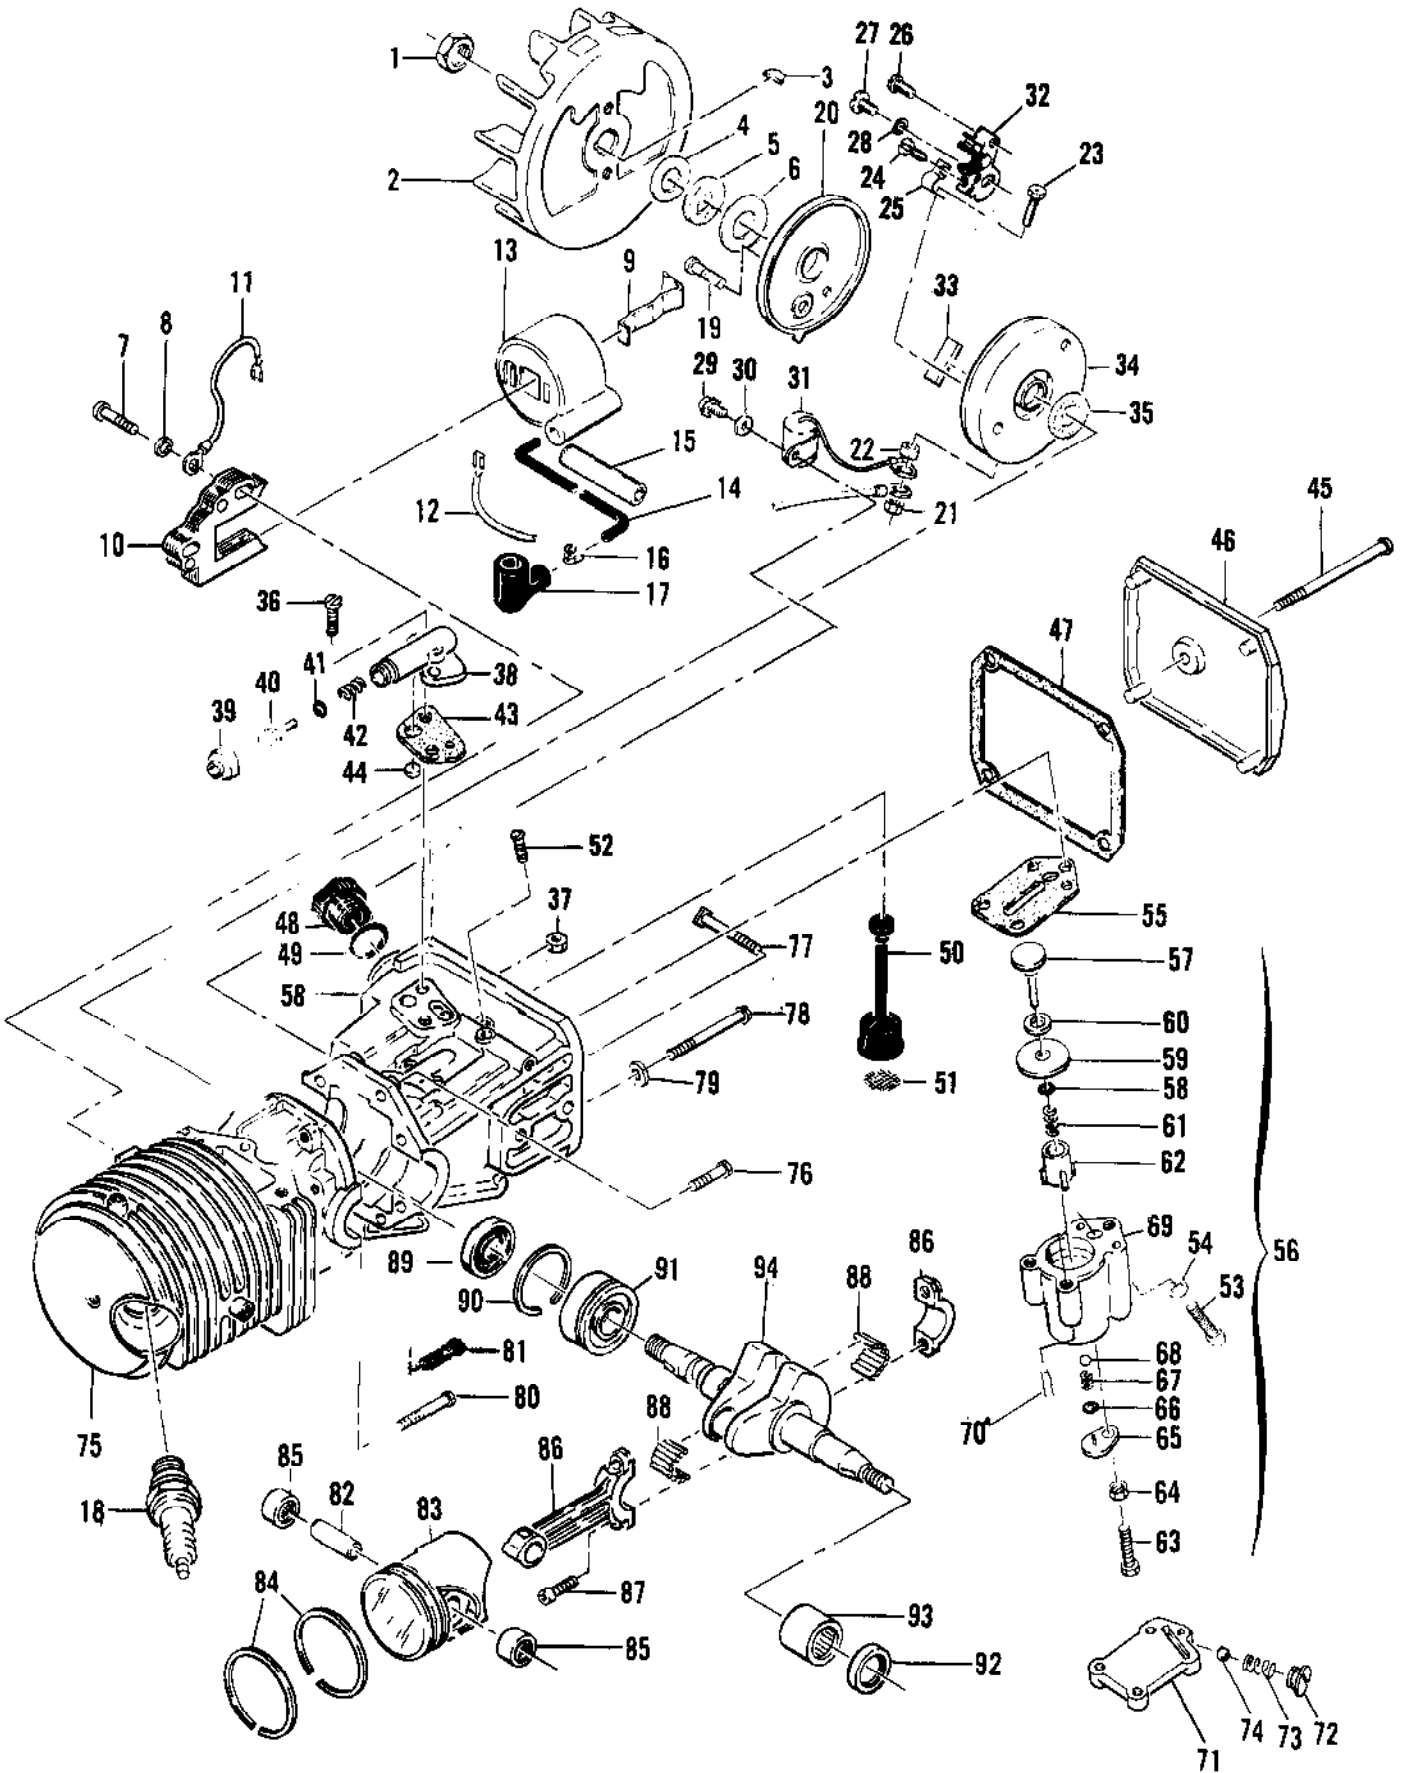

Ref #	Part Number	Qty	Description
1	110594	1	Nut - Hex 3/8-24
2	84681	1	Flywheel Assy
3	103879	1	Key - Woodruff
4	67057	1	Washer - Thrust
5	67056	1	Seal
6	67054	1	Washer - Thrust
7	110127	2	Screw - Hex hd 10-24 x 7/8 (SEMS)
8	100003	2	Washer - #10
9	51253	1	Retainer - Coil
10	68164	1	Lamination Assy
11	62819	1	Wire Assy - Ground
12	69344	1	Wire Assy - Primary
13	69798	1	Coil & Terminal Assy
14	69966	1	Wire & Sleeve Assy - Spark plug
15	67127	1	Sleeve - Spark plug wire
16	62932	1	Connector
17	62926	1	Boot
18	63097	1	Spark Plug - AC CS45T
19	110349	1	Screw - Rd hd 8-32 x 3/4
20	62362	1	Cover - Breaker box
21	100298	1	Nut - Hex 6-32
22	62365	1	Spacer - Breaker screw
23	110346	1	Screw - Hex hd 6-32 x 3/4
24	110489	1	Screw - Pan hd 6-32 x 7/16
25	83126	1	Strap - Conduction
26	100934	1	Screw - Rd hd 8-32 x 3/8
27	110445	1	Screw - Tr hd 8-32 x 3/8
28	105976	1	Washer - #8
29	103672	1	Screw - Fil hd 8-32 x 1/2
30	100080	1	Washer - #8
31	61650	1	Condenser
32	66231	1	Breaker Assy
33	54184	1	Wiper
34	83125	1	Box - Breaker
35	67051	1	Seal
36	110623	2	Screw - Fil hd 8-32 x 1/2
37	100955	1	Nut - Hex 8-32
38	62261A	1	Housing - Pump
39	62262	1	Cap - Housing
40	62266	1	Plunger - Pump
41	101056	1	"O" Ring
42	66687	1	Spring
43	62230	1	Gasket
44	62909	1	Valve
45	110291	1	Screw - Pan hd 10-24 x 2-5/8
46	63072	1	Cover - Oil tank
47	62116	1	Gasket - Cover
48	68809	1	Cap - Oil tank
49	101148	1	"O" Ring
50	62123B	1	Hose Assy - Oil
51	51506	1	Screen - Hose
52	110333	3	Screw - Oval hd 8-32 x 1/2
53	102660	1	Screw - Skt hd 10-24 x 7/8
54	24236	1	Washer - Special
55	62274	1	Gasket - Pulse pump