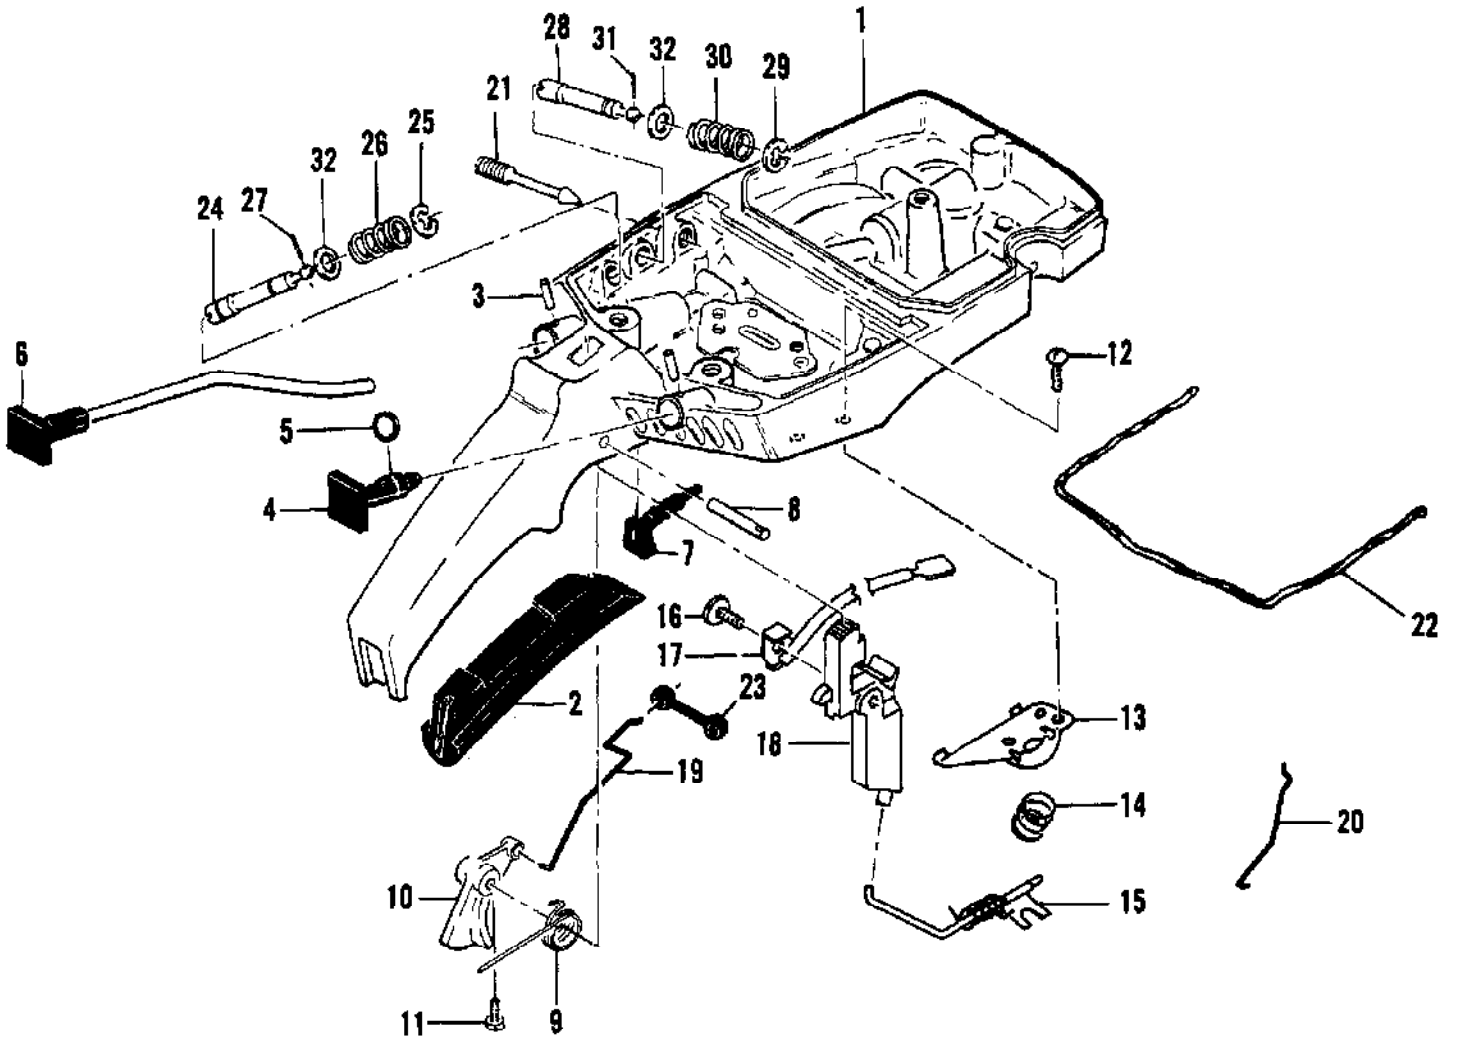

Ref #	Part Number	Qty	Description
1	84183	1	Fuel Tank Assy
2	64872	1	Grip - Handle
3	105673	2	Pin - Roll 3/32 x 9/16
4	68517	1	Button - Choke
	69041	1	Button - Choke
5	101056	1	"O" Ring
6	64871	1	Button & Rod Assy
7	68522	1	Seal - Throttle rod
8	110378	1	Pin - Roll 3/16 x 15/16
9	87178	1	Spring - Throttle return
10	85978	1	Trigger
11	110537	1	Screw - Fil hd 8-36 x 1/2
12	105249	2	Screw - Rd hd 8-32 x 3/8 (SEMS)
13	64721	1	Bracket - Lever Assy
14	69687	1	Spring - Valve
15	69811	1	Lever Assy - Compression release
16	110385	1	Screw - Pan hd 8-32 x 3/8
17	65873	1	Wire Assy - Stop switch
18	67209	1	Button - Control
19	85107	1	Rod - Throttle
20	67355	1	Rod - Choke
	69042	1	Rod - Choke
21	67271	1	Screw - Idle adjustment
22	69564	AR	Seal - Airbox
23	69043	1	Snubber - Rod
24	68102	1	Extension Assy - High speed needle
25	110512	1	Ring - Retaining
26	67363	1	Spring
27	110509	1	Pin - Groove
28	68101	1	Extension Assy - Idle needle
29	110512	1	Ring - Retaining
30	67363	1	Spring
31	110509	1	Pin Groove
32	67292	2	Washer - Special