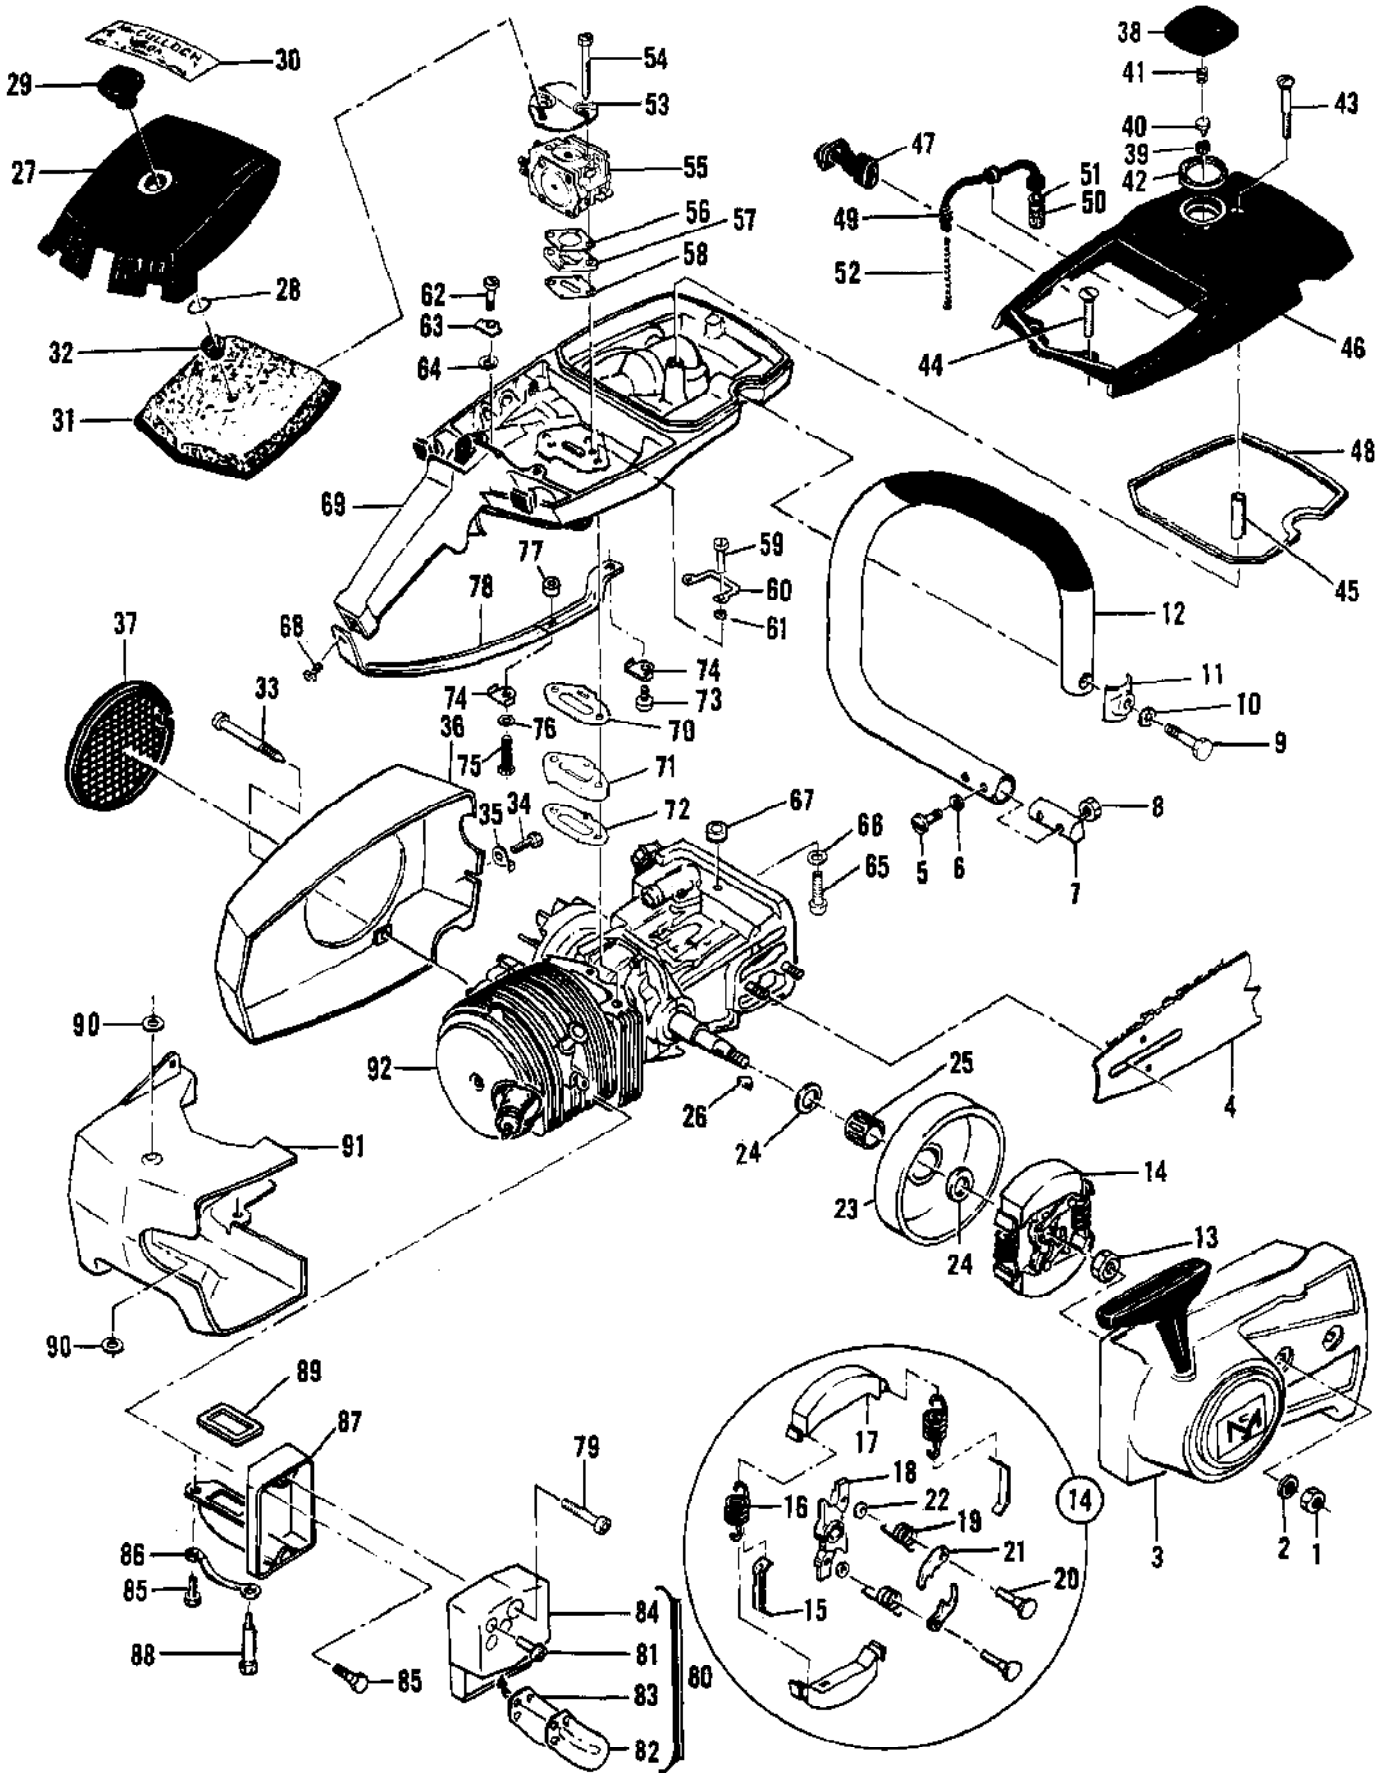

Ref #	Part Number	Qty	Description
	83850	1	Clutch Guard Assy
1	102144	1	Screw - Bar adjusting
2	102067	1	Nut - Hex 10-24
3	110387	1	Washer - Wavey
4	61705	1	Nut - Bar adjusting
5	110264	1	Washer - #10
6	67205	1	Retainer - Shield
7	63985	1	Shield - Dust
8	63986	1	Washer - Thrust
9	85124	1	Drum - Starter
10	110470	1	Rivet - Rope
11	62191A	1	Insert - Handle
12	62190A	1	Handle - Starter
13	69964	1	Rope - Starter
14	68626	1	Spring - Rewind
15	63987	1	Shield - Spring
16	61635A	1	Bushing - Nyliner
17	83569	1	Guard - Clutch

Ref #	Part Number	Qty	Description
1	110454	2	Nut - Hex 5/16-24
2	100440	2	Washer - 5/16
3			Clutch Guard Starter Assy
4			Bar & Chain See "Bar & Chain Assemblies" Illustration and parts list. Used on All Models and Serial Numbers.
5	102761	2	Screw - Hex hd 10-24 x 7/8
6	100352	2	Washer - #10
7	61678	1	Plug - Nut retainer
8	101326	2	Nut - Hex 10-24
9	102130	1	Screw - Hex 1/4-20 x 1-1/2
10	100153	1	Lockwasher - 1/4
11	63484	1	Clamp - Frame
12	85770	1	Frame & Grip Assy
13	103746	1	Nut - Hex 3/8-24
	110594	1	Nut - Hex 3/8-24
14	67148	1	Clutch Assy
	83656	1	Clutch Assy
15	64583	2	Retainer
16	66384	2	Spring - Clutch
17	67233	2	Shoe - Clutch
18	67149	1	Rotor Assy
	83671	1	Rotor Assy
19	68837	2	Spring
	83654	2	Spring
20	67112	2	Rivet
	83653	2	Rivet
21	64857	2	Pawl
	24093	2	Pawl
22	65473	2	Washer - Special
23	65370	1	Kit - Sprocket & Drum
24	61692	2	Shim
25	110330	1	Bearing
26	103879	1	Key - Woodruff
27	68530	1	Cover Assy - Air cleaner
28	110565	1	Ring - Retainer
29	68529	1	Knob - Cover
30	68708	1	Nameplate
	68699	1	Nameplate
	85525	1	Nameplate
31	69922	1	Filter Assy - Air
	83230	1	Filter Assy - Air
32	68528	1	Grommet
33	62978	3	Screw - Special
34	102762	1	Screw - Hex hd 10-24 x 1/2
35	69890	1	Lockplate
36	83521	1	Kit - Fan Housing
37	55615	1	Guard - Flywheel
38	86401	1	Cap Assy - Fuel
39	68533	1	Plug
40	86402	1	Valve
41	63040	1	Spring
42	69767	1	Gasket
43	110402	1	Screw - Oval hd 12-24 x 2-3/8
44	103579	2	Screw - Fil hd 10-24 x 1