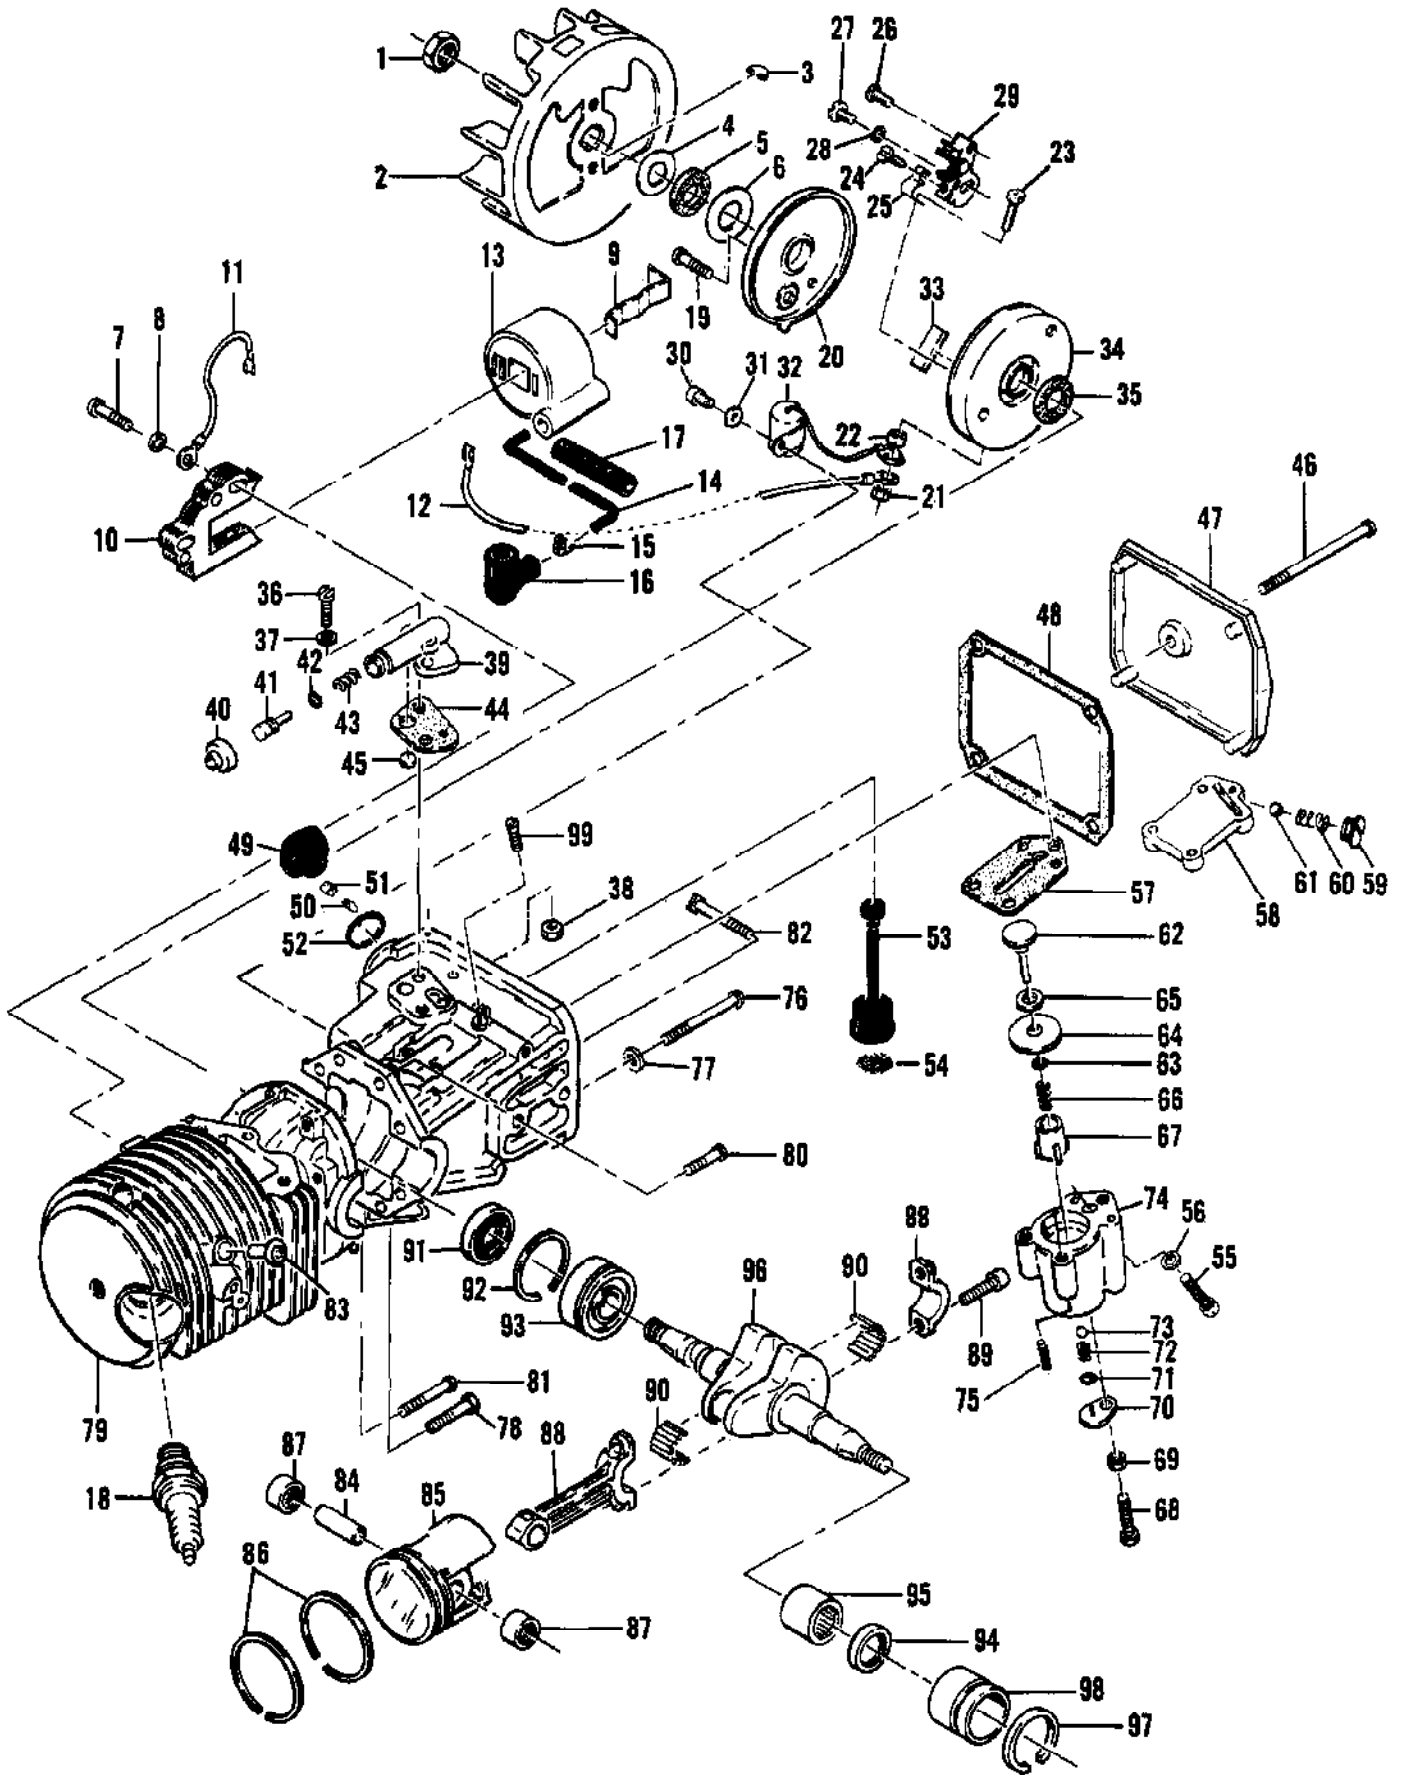

Ref #	Part Number	Qty	Description
1	101391	1	Nut - Hex 3/8-24
	110594	1	Nut - Hex 3/8-24
2	84681	1	Flywheel Assy
3	103879	1	Key - Woodruff
4	67057	1	Washer - Thrust
5	67056	1	Seal
6	67054	1	Washer - Thrust
7	110127	2	Screw - Hex hd 10-24 x 7/8 (SEMS)
8	100003	2	Washer - #10
9	51253	1	Retainer - Coil
10	85138	1	Lamination Assy
11	62819	1	Wire Assy - Ground
12	69344	1	Wire Assy - Primary
13	84972	1	Kit - Coil
14	69966	1	Wire Assy - Spark plug
15	62932	1	Connector
16	62926	1	Boot
17	67127	1	Sleeve
18	63432	1	Spark Plug
19	110349	1	Screw - Rd hd 8-32 x 3/4
20	62362	1	Cover - Breaker box
21	100298	1	Nut - Hex 6-32
22	62365	1	Spacer - Breaker screw
23	110346	1	Screw - Hex hd 6-32 x 3/4
24	110489	1	Screw - Pan hd 6-32 x 7/16 s/t
25	83126	1	Strap - Conduction
26	100934	1	Screw - Rd hd 8-32 x 3/8
27	110445	1	Screw - Truss 8-32 x 3/8
28	105976	1	Washer - #8
29	62363	1	Breaker Assy
	66231	1	Breaker Assy
30	103672	1	Screw - Fil hd 8-32 x 1/2 (SEMS)
31	100080	1	Washer - #8
32	85358	1	Condenser
	67960	1	Condenser
33	54184	1	Wiper
34	62361	1	Box - Breaker
	84329	1	Box - Breaker
35	67051	1	Seal
36	110623	2	Screw - Fil hd 8-32 x 1/2
37	105976	2	Washer - #8
38	100955	1	Nut - Hex 8-32
39	84156	1	Housing - Pump
40	62262	1	Cap - Housing
41	62266	1	Plunger - Pump
42	101056	1	"O" Ring
43	66687	1	Spring
44	62230	1	Gasket
45	62909	1	Valve
46	110291	1	Screw - Pan hd 10-24 x 2-5/8
47	86304	1	Cover - Oil tank
48	86306	1	Gasket - Cover
49	57129A	1	Cap - Oil tank
	68809	1	Cap - Oil tank
50	110737	1	Clip - Plug