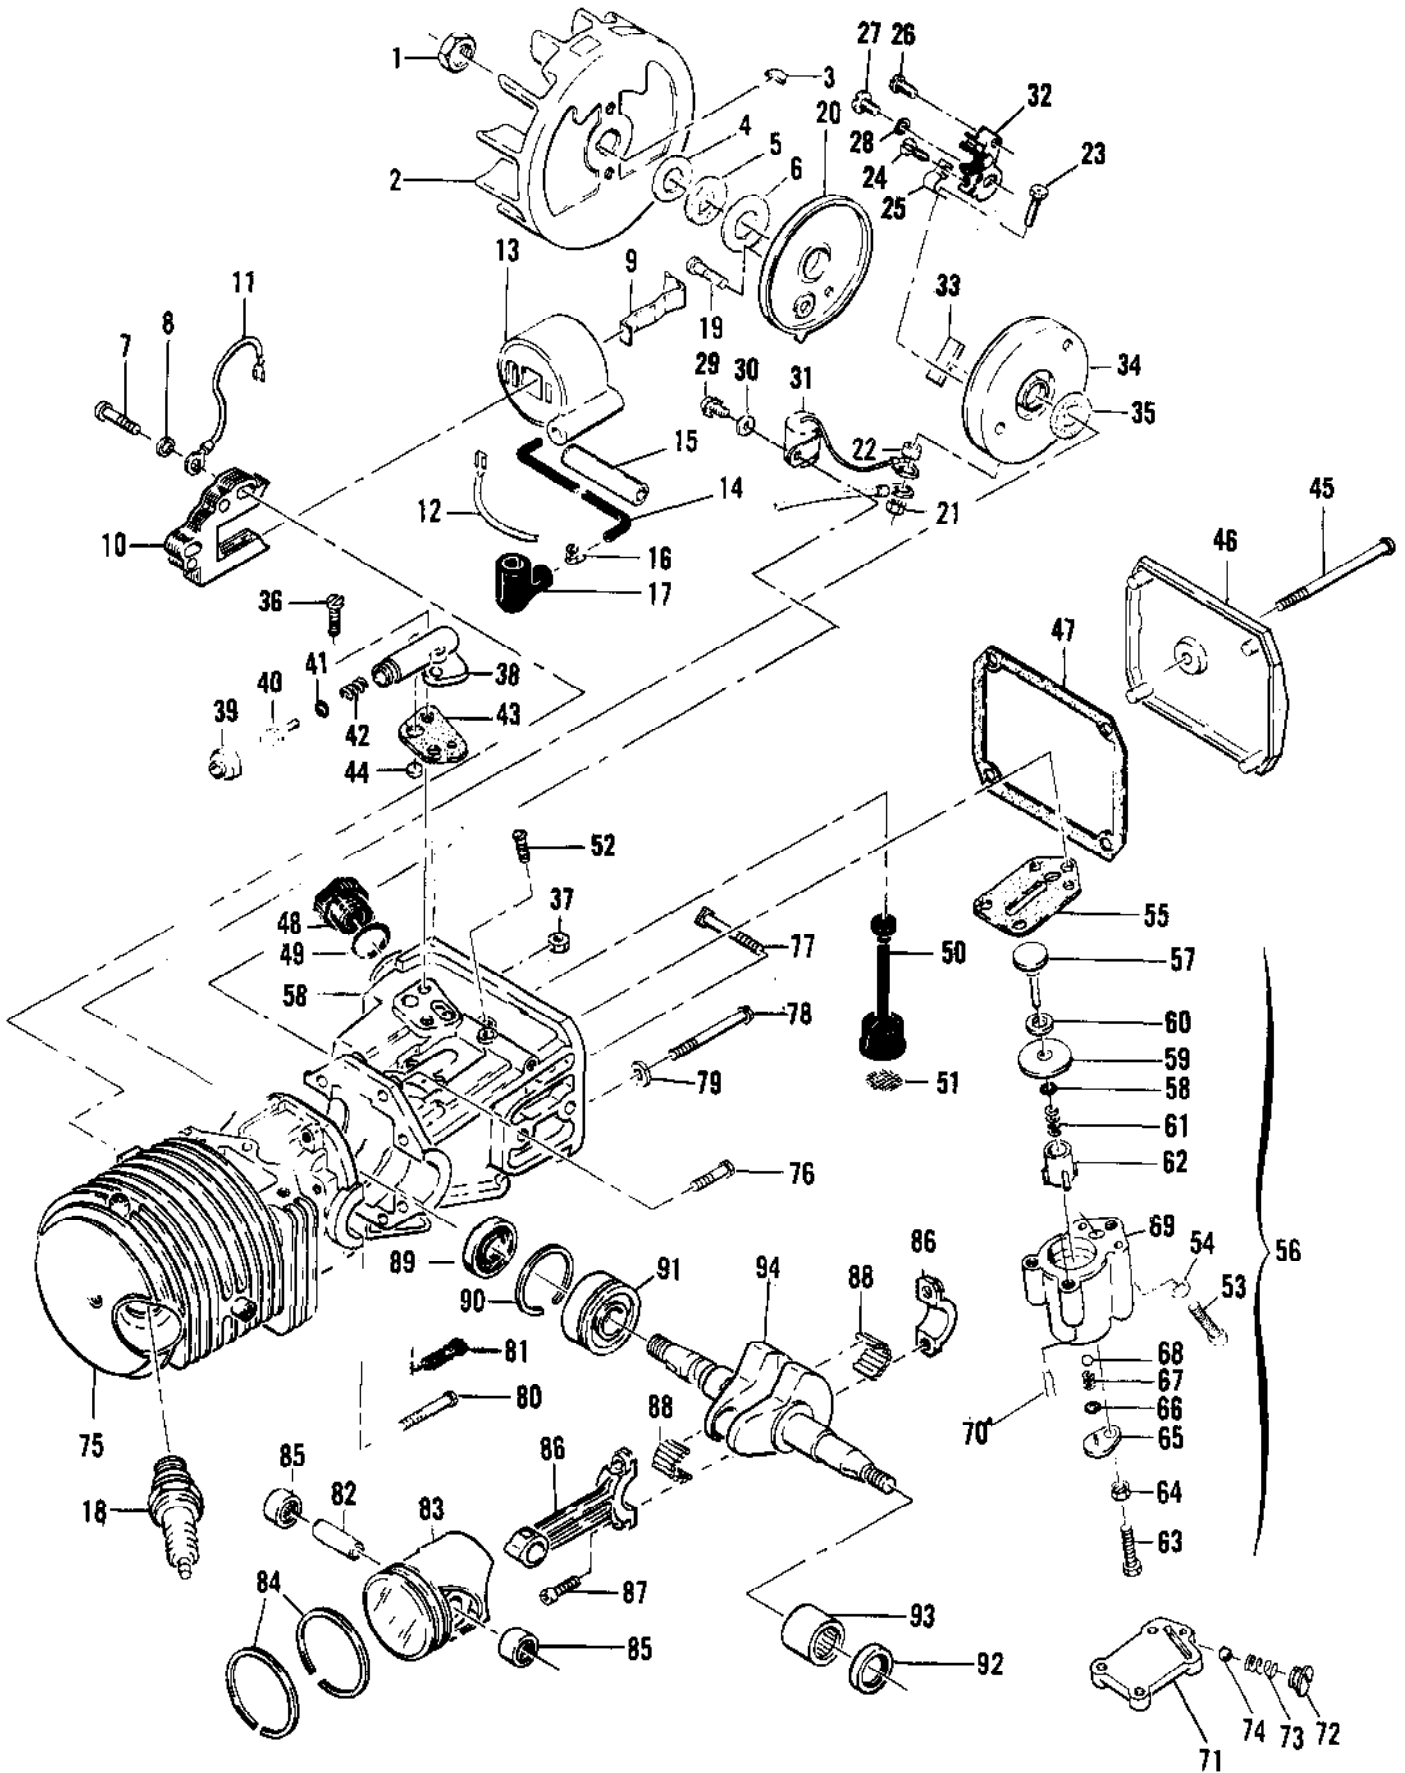

Ref #	Part Number	Qty	Description
1	110594	1	Nut - Hex 3/8-24
2	84681	1	Flywheel Assy
3	103879	1	Key - Woodruff
4	67057	1	Washer - Thrust
5	67056	1	Seal
6	67054	1	Washer - Thrust
7	110127	2	Screw - Hex hd 10-24 x 7/8 (SEMS)
8	100003	2	Washer - #10
9	51253	1	Retainer - Coil
10	68164	1	Lamination Assy
11	62819	1	Wire Assy - Ground
12	69344	1	Wire Assy - Primary
13	69798	1	Coil & Terminal Assy
14	69966	1	Wire & Sleeve Assy - Spark plug
15	67127	1	Sleeve - Spark plug wire
16	62932	1	Connector
17	62926	1	Boot
18	63097	1	Spark Plug - AC CS45T
19	110349	1	Screw - Rd hd 8-32 x 3/4
20	62362	1	Cover - Breaker box
21	100298	1	Nut - Hex 6-32
22	62365	1	Spacer - Breaker screw
23	110346	1	Screw - Hex hd 6-32 x 3/4
24	110489	1	Screw - Pan hd 6-32 x 7/16
25	83126	1	Strap - Conduction
26	100934	1	Screw - Rd hd 8-32 x 3/8
27	110445	1	Screw - Tr hd 8-32 x 3/8
28	105976	1	Washer - #8
29	103672	1	Screw - Fil hd 8-32 x 1/2
30	100080	1	Washer - #8
31	61650	1	Condenser
32	66231	1	Breaker Assy
33	54184	1	Wiper
34	83125	1	Box - Breaker
35	67051	1	Seal
36	110623	2	Screw - Fil hd 8-32 x 1/2
37	100955	1	Nut - Hex 8-32
38	62261A	1	Housing - Pump
39	62262	1	Cap - Housing
40	62266	1	Plunger - Pump
41	101056	1	"O" Ring
42	66687	1	Spring
43	62230	1	Gasket
44	62909	1	Valve
45	110291	1	Screw - Pan hd 10-24 x 2-5/8
46	63072	1	Cover - Oil tank
47	62116	1	Gasket - Cover
48	68809	1	Cap - Oil tank
49	101148	1	"O" Ring
50	62123B	1	Hose Assy - Oil
51	51506	1	Screen - Hose
52	110333	3	Screw - Oval hd 8-32 x 1/2
53	102660	1	Screw - Skt hd 10-24 x 7/8
54	24236	1	Washer - Special
55	62274	1	Gasket - Pulse pump