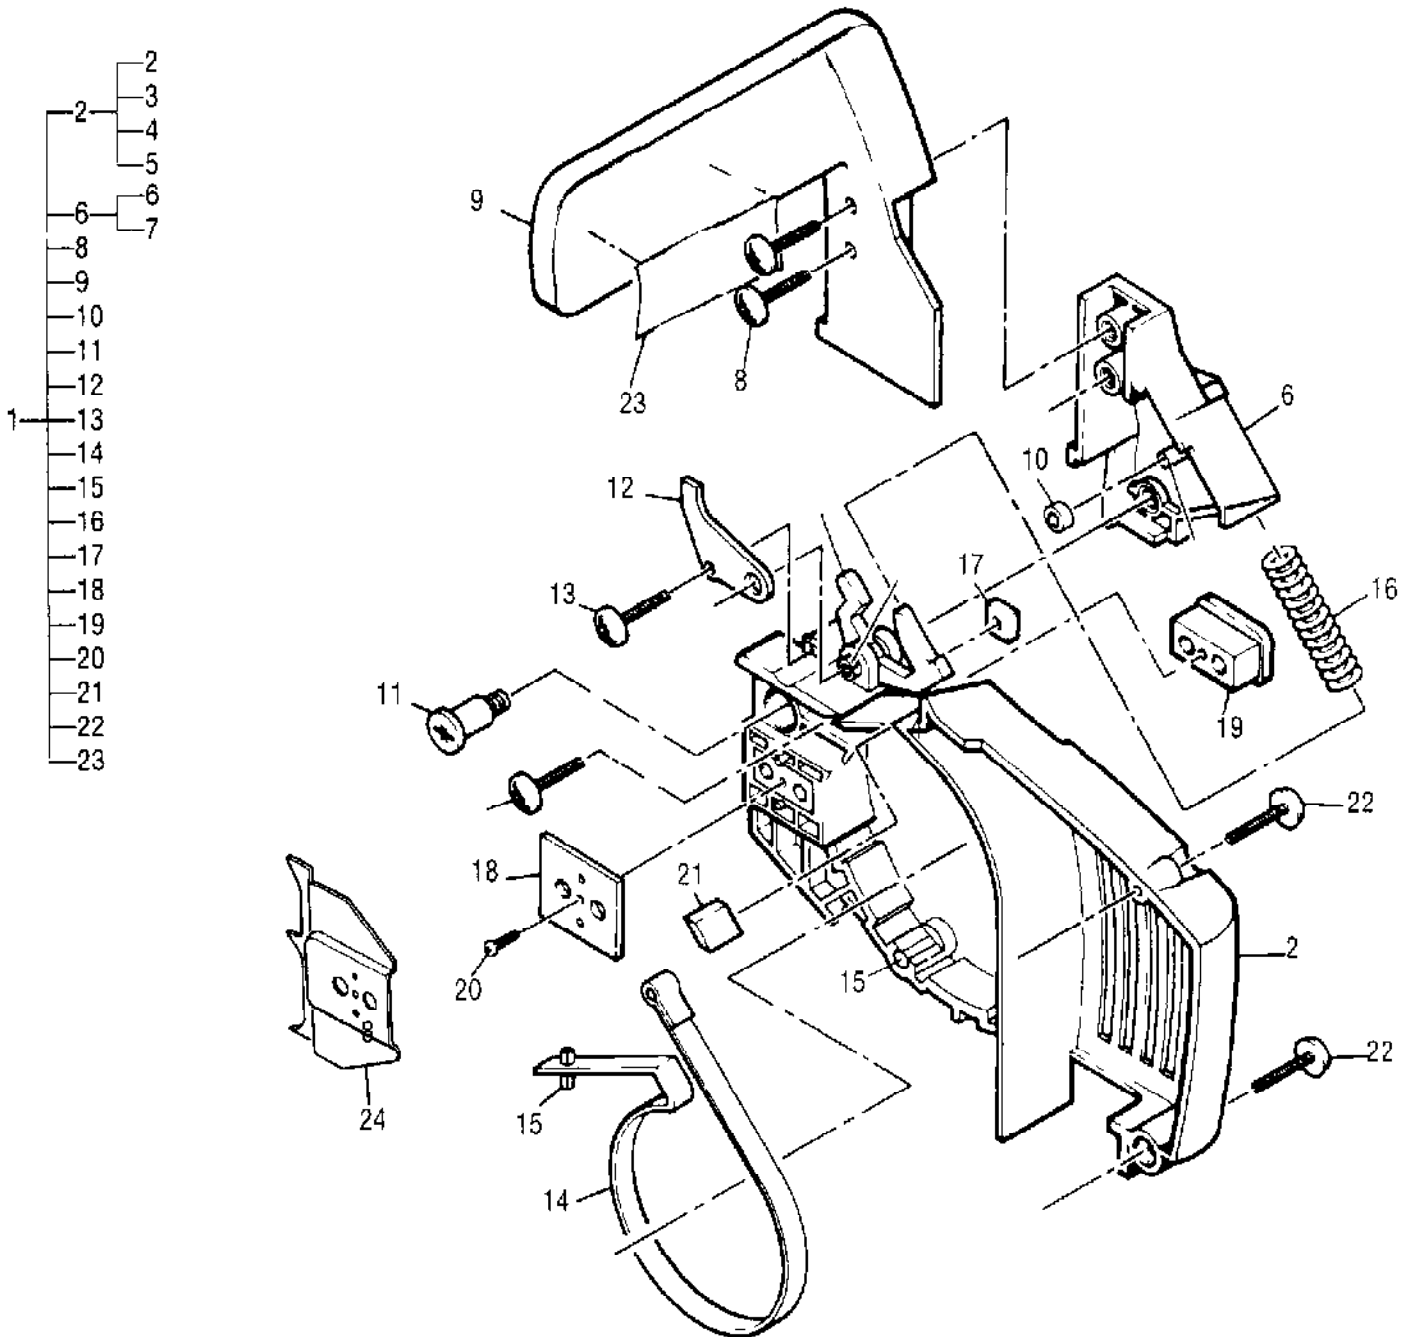

Ref #	Part Number	Qty	Description
1	301558	1	Brake Kit Asy, Yellow Choose appropriate color; Factory stocked. Slow moving part.
	301557	1	Brake Kit Asy, Black Choose appropriate color; Factory stocked. Slow moving part.
2	301559	1	Housing Kit Asy, Yellow Choose appropriate color; Factory stocked. Slow moving part.
	301560	1	Housing Kit Asy, Black Choose appropriate color; Factory stocked. Slow moving part.
3	216755	1	Latch, Chain Brake Factory stocked. Slow moving part.
4		1	Dowel, Spring Not available individually.
5		2	Pin, Dowel Not available individually.
6	301038	1	Lever, Actuating Distributor stocked. Medium to slow moving part.
7		1	Pin, Dowel Not available individually.
8	111226	3	Screw, 10-24 x .62 Tr Hd Torx Dealer stocked. Fast to medium moving part.
9	323082	1	Guard, Hand Dealer stocked. Fast to medium moving part.
10	224849	1	Roller Distributor stocked. Medium to slow moving part.
11	224847	1	Screw, Shoulder Distributor stocked. Medium to slow moving part.
12	224848	1	Stop, Brake Distributor stocked. Medium to slow moving part.
13	300294	1	Screw, 8-16 x .75 Tr Hd Plastite Dealer stocked. Fast to medium moving part.
14	301037	1	Band, Brake Dealer stocked. Fast to medium moving part.
15		1	Pin, Spring (.125 x .50) Not available individually.
16	322204	1	Spring, Compression Dealer stocked. Fast to medium moving part.
17	218005	1	Nut, Square 10-24 Dealer stocked. Fast to medium moving part.
18	300275	1	Shield Distributor stocked. Medium to slow moving part.
19	300271	1	Spacer, Bar Pad Distributor stocked. Medium to slow moving part.
20	111101	1	Screw, 4-40 x 5/16 Taptite Factory stocked. Slow moving part.
21	322194	1	Seal, Foam Dealer stocked. Fast to medium moving part.
22	300299	2	Screw, 8-16 x 1.0 Tr Hd Plastite Distributor stocked. Medium to slow moving part.