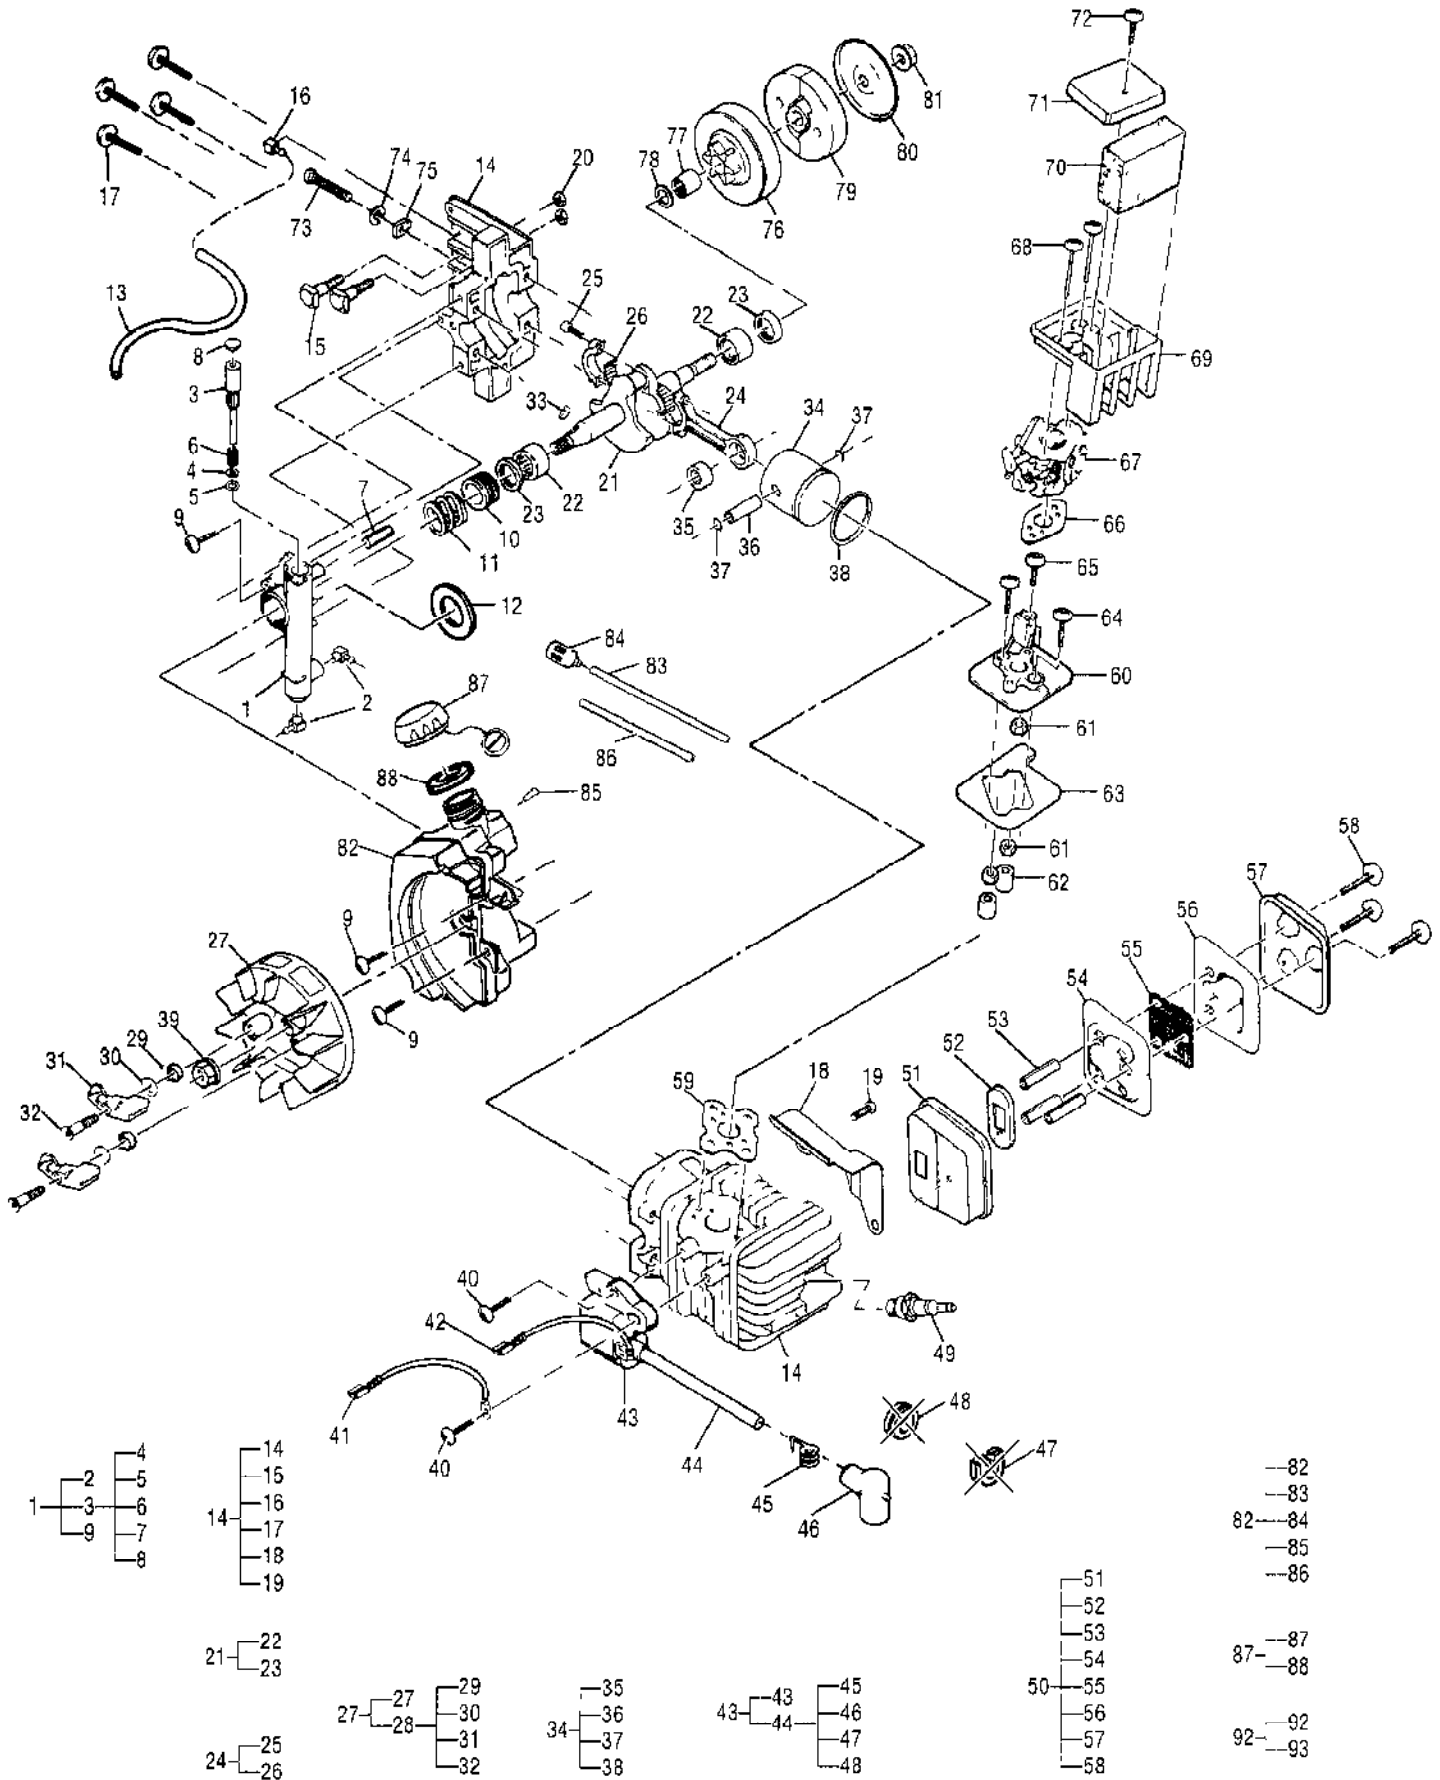

Ref #	Part Number	Qty	Description
1	301304	1	Oil Pump Asy Dealer stocked. Fast to medium moving part.
2	322182	2	Fitting Distributor stocked. Medium to slow moving part.
3	301084	1	Kit, Gear/Plunger Asy Dealer stocked. Fast to medium moving part.
4	110582	1	Washer Dealer stocked. Fast to medium moving part.
5		1	O-Ring Not available individually
6		1	Spring Not available individually
7		1	Pin, Dowel Not available individually
8	322187	1	Plug, Oil Pump Distributor stocked. Medium to slow moving part.
9	111226	2	Screw, 10-24 x .62 Tr Hd Torx Dealer stocked. Fast to medium moving part.
10	224814	1	Worm Gear Dealer stocked. Fast to medium moving part.
11	224840	1	Spring, Compression Dealer stocked. Fast to medium moving part.
12	300295	1	Seal, Foam, Oil Pump Dealer stocked. Fast to medium moving part.
13	300288	1	Connecting Hose Dealer stocked. Fast to medium moving part.
14	301055	1	Cyl/C'case/Bar Bolt Asy, 38cc Dealer stocked. Fast to medium moving part.
15	8385601	2	Bolt, Bar Dealer stocked. Fast to medium moving part.
16	300257	1	Fitting Distributor stocked. Medium to slow moving part.
17	111083	4	Screw, 12-24 x 1.0 Hx Wshr Hd Dealer stocked. Fast to medium moving part.
18	323923	1	Baffle, Air Factory stocked. Slow moving part.
19	111054	1	Screw, 10-24x.625 Dealer stocked. Fast to medium moving part.
20	110676	2	Nut, Hx 1/4-28 Flange Dealer stocked. Fast to medium moving part.
21	302140	1	Crankshaft/Bearing Asy Distributor stocked. Medium to slow moving part.
22	213282	2	Bearing, C'shaft Dealer stocked. Fast to medium moving part.
23	83859	2	Seal, C'shaft Oil Dealer stocked. Fast to medium moving part.
24	9413501	1	Connecting Rod/Bearing Asy Dealer stocked. Fast to medium moving part.
25	94654	2	Screw, Conn Rod Distributor stocked. Medium to slow moving part.