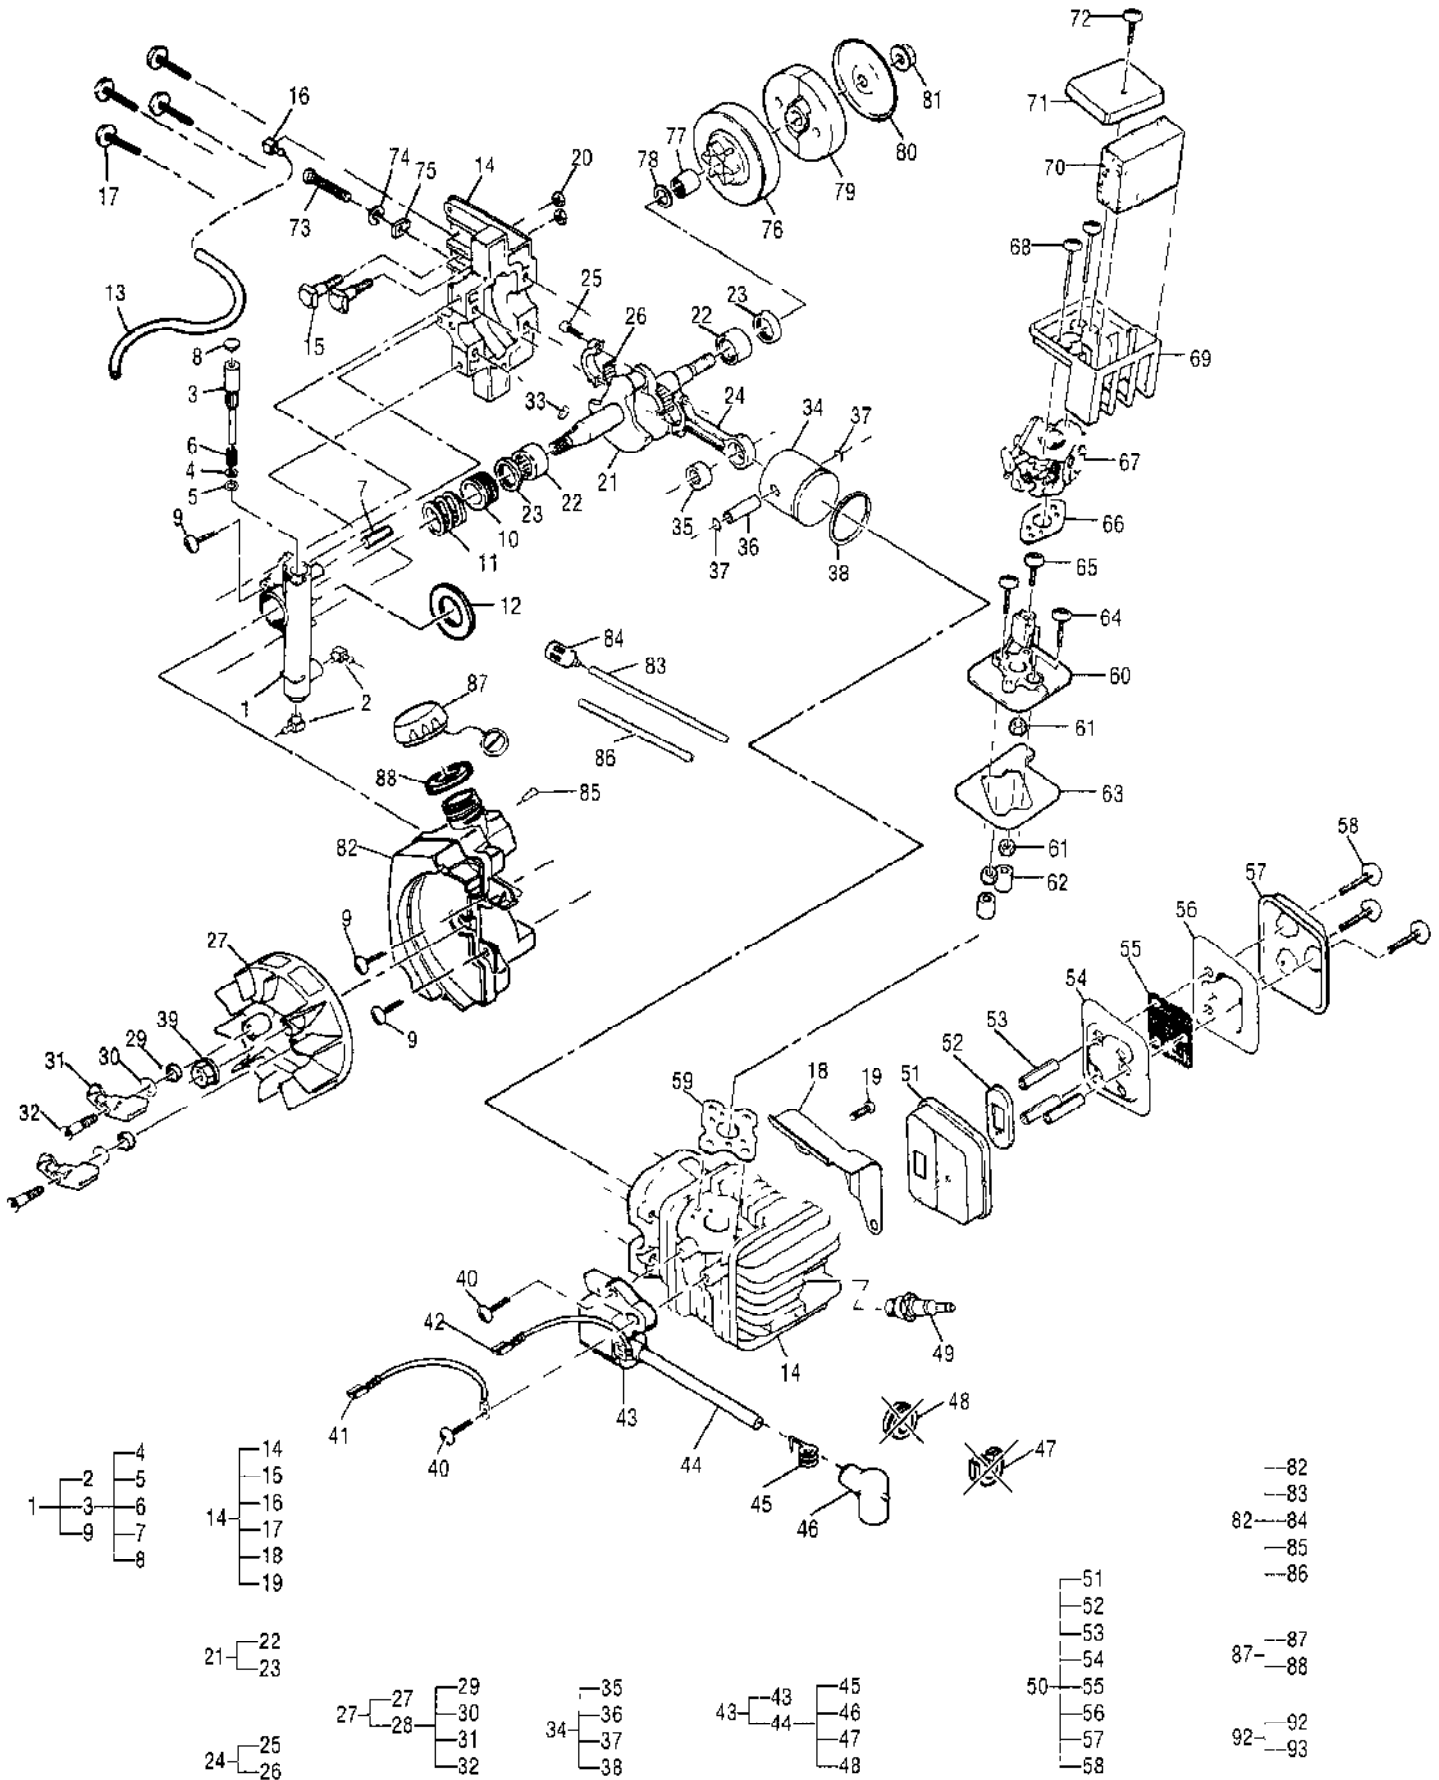

Ref #	Part Number	Qty	Description
1	301304	1	Oil Pump Asy Dealer stocked. Fast to medium moving part.
2	322182	2	Fitting Distributor stocked. Medium to slow moving part.
3	301084	1	Kit, Gear/Plunger Asy Dealer stocked. Fast to medium moving part.
4	110582	1	Washer Dealer stocked. Fast to medium moving part.
5		1	O-Ring Not available individually
6		1	Spring Not available individually
7		1	Pin, Dowel Not available individually
8	322187	1	Plug, Oil Pump Distributor stocked. Medium to slow moving part.
9	111226	2	Screw, 10-24 x .62 Tr Hd Torx Dealer stocked. Fast to medium moving part.
10	224814	1	Worm Gear Dealer stocked. Fast to medium moving part.
11	224840	1	Spring, Compression Dealer stocked. Fast to medium moving part.
12	300295	1	Seal, Foam, Oil Pump Dealer stocked. Fast to medium moving part.
13	300288	1	Connecting Hose Dealer stocked. Fast to medium moving part.
14	301055	1	Cyl/C'case/Bar Bolt Asy, 38cc Dealer stocked. Fast to medium moving part.
15	8385601	2	Bolt, Bar Dealer stocked. Fast to medium moving part.
16	300257	1	Fitting Distributor stocked. Medium to slow moving part.
17	111083	4	Screw, 12-24 x 1.0 Hx Wshr Hd Dealer stocked. Fast to medium moving part.
18	323923	1	Baffle, Air Factory stocked. Slow moving part.
19	111054	1	Screw, 10-24x.625 Dealer stocked. Fast to medium moving part.
20	110676	2	Nut, Hx 1/4-28 Flange Dealer stocked. Fast to medium moving part.
21	302140	1	Crankshaft/Bearing Asy Distributor stocked. Medium to slow moving part.
22	213282	2	Bearing, C'shaft Dealer stocked. Fast to medium moving part.
23	83859	2	Seal, C'shaft Oil Dealer stocked. Fast to medium moving part.
24	9413501	1	Connecting Rod/Bearing Asy Dealer stocked. Fast to medium moving part.
25	94654	2	Screw, Conn Rod Distributor stocked. Medium to slow moving part.