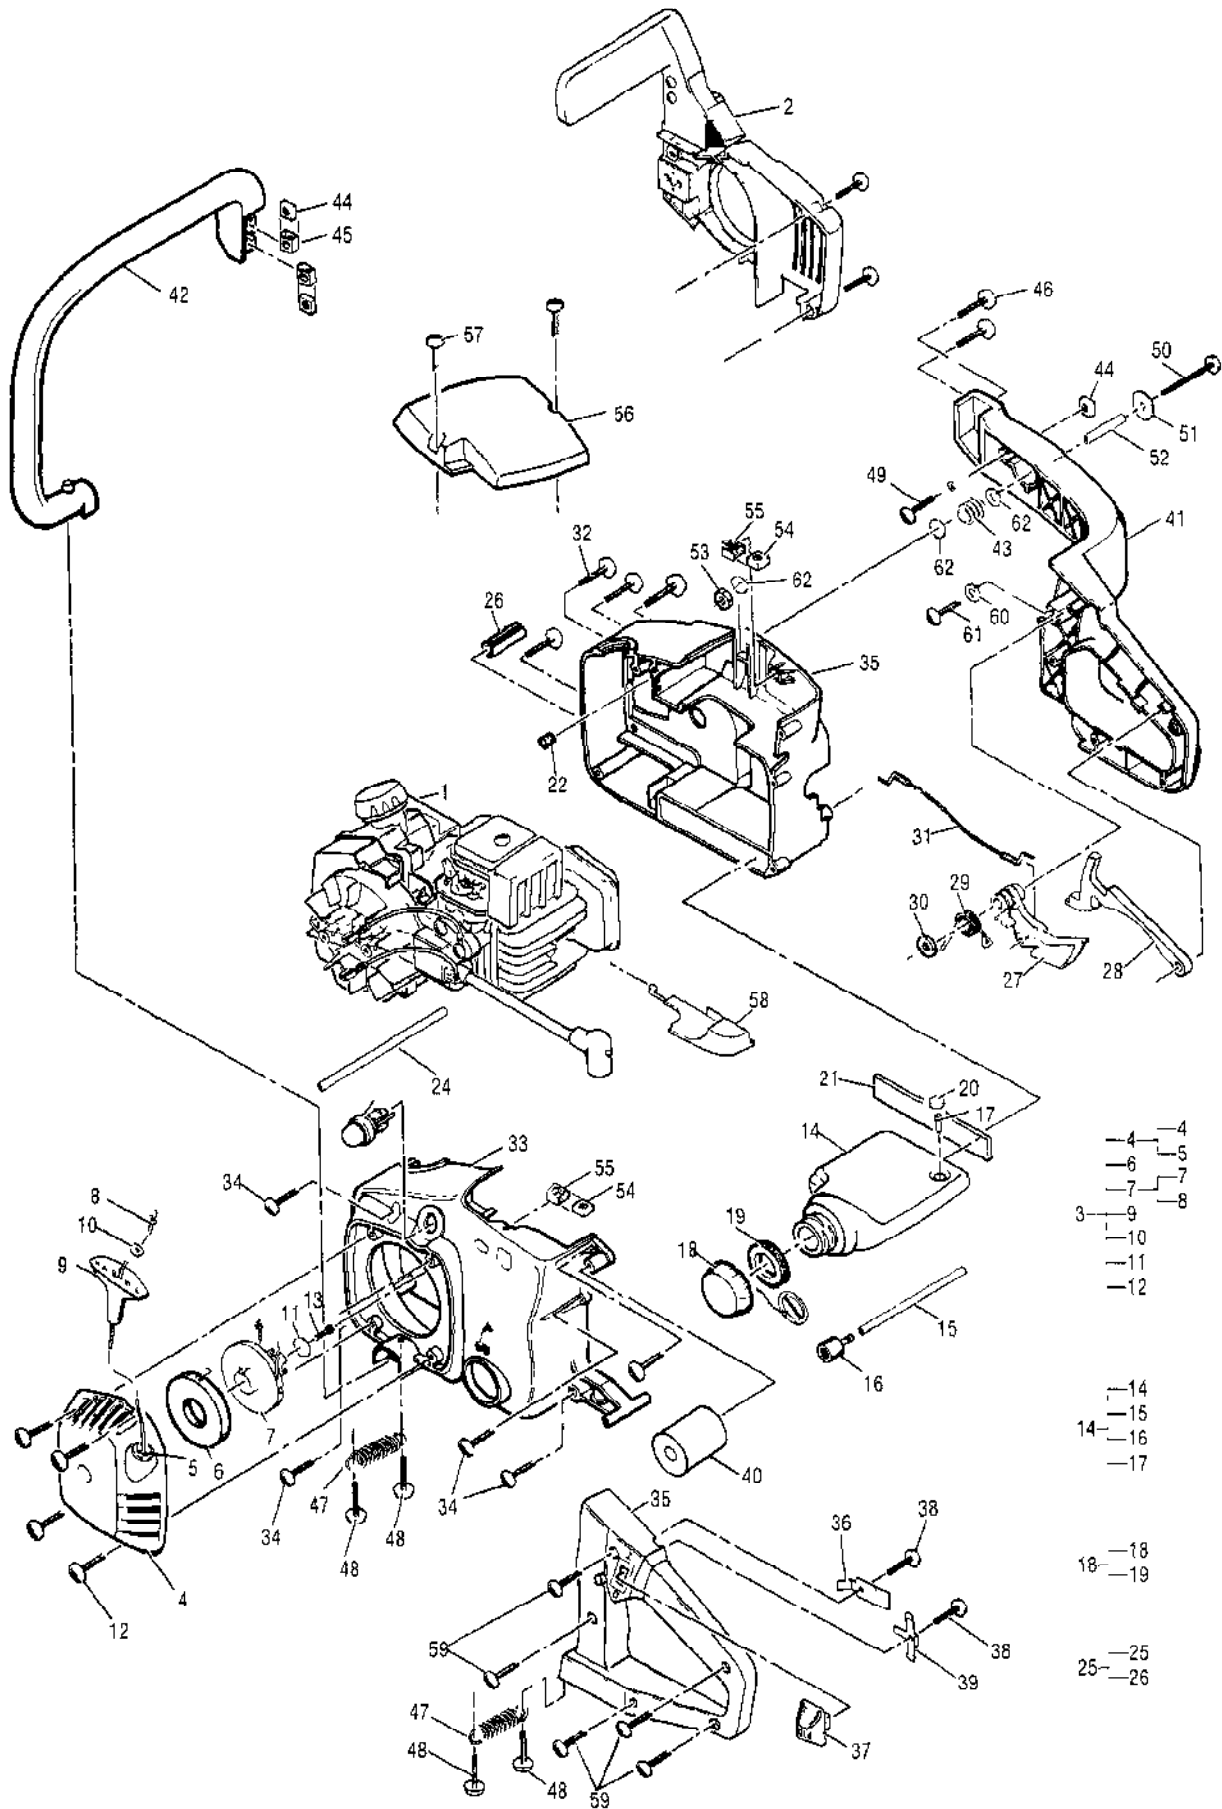

Ref #	Part Number	Qty	Description
1			Powerhead Asy See "Powerhead Assembly" illustration and parts list.
2			Chain Brake Asy See "Chain Brake Assembly" illustration and parts list.
3	300858	1	Starter Housing Asy, Grey Choose appropriate color; Factory stocked. Slow moving part.
	300264	1	Starter Housing Asy, Yellow Choose appropriate color; Dealer stocked. Fast to medium moving part.
	301078	1	Starter Housing Asy, Black Choose appropriate color; Factory stocked. Slow moving part.
4	301651	1	Housing/Rope Guide Asy, Grey Choose appropriate color; Factory stocked. Slow moving part.
	301044	1	Housing/Rope Guide Asy, Yellow Choose appropriate color; Distributor stocked. Medium to slow moving part.
	301654	1	Housing/Rope Guide Asy, Black Choose appropriate color; Factory stocked. Slow moving part.
5		1	Rope Guide Not available individually
6	300475	1	Spring, Starter Rewind Dealer stocked. Fast to medium moving part.
7	301043	1	Rope/Drum Asy (32cc) Dealer stocked. Fast to medium moving part.
8	300300	1	Rope, Starter 50 inch Dealer stocked. Fast to medium moving part.
9	87851	1	Handle, Starter Dealer stocked. Fast to medium moving part.
10	223944	1	Bushing, Starter Dealer stocked. Fast to medium moving part.
11	300297	1	Washer, 19 ID x 68 OD Dealer stocked. Fast to medium moving part.
12	300294	1	Screw, 8-16 x .75 Torx Hd Plast Dealer stocked. Fast to medium moving part.
13	300294	4	Screw, 8-16 x .75 Torx Hd Plastite Dealer stocked. Fast to medium moving part.
14	300260	1	Oil Tank Asy Distributor stocked. Medium to slow moving part.
15	300289	1	Hose, Oil Pick-up Dealer stocked. Fast to medium moving part.
16	225062	1	Filter, Oil Dealer stocked. Fast to medium moving part.
17	300256	1	Valve, Duckbill Dealer stocked. Fast to medium moving part.
18	300565	1	Oil Cap Asy w/Retainer Dealer stocked. Fast to medium moving part.