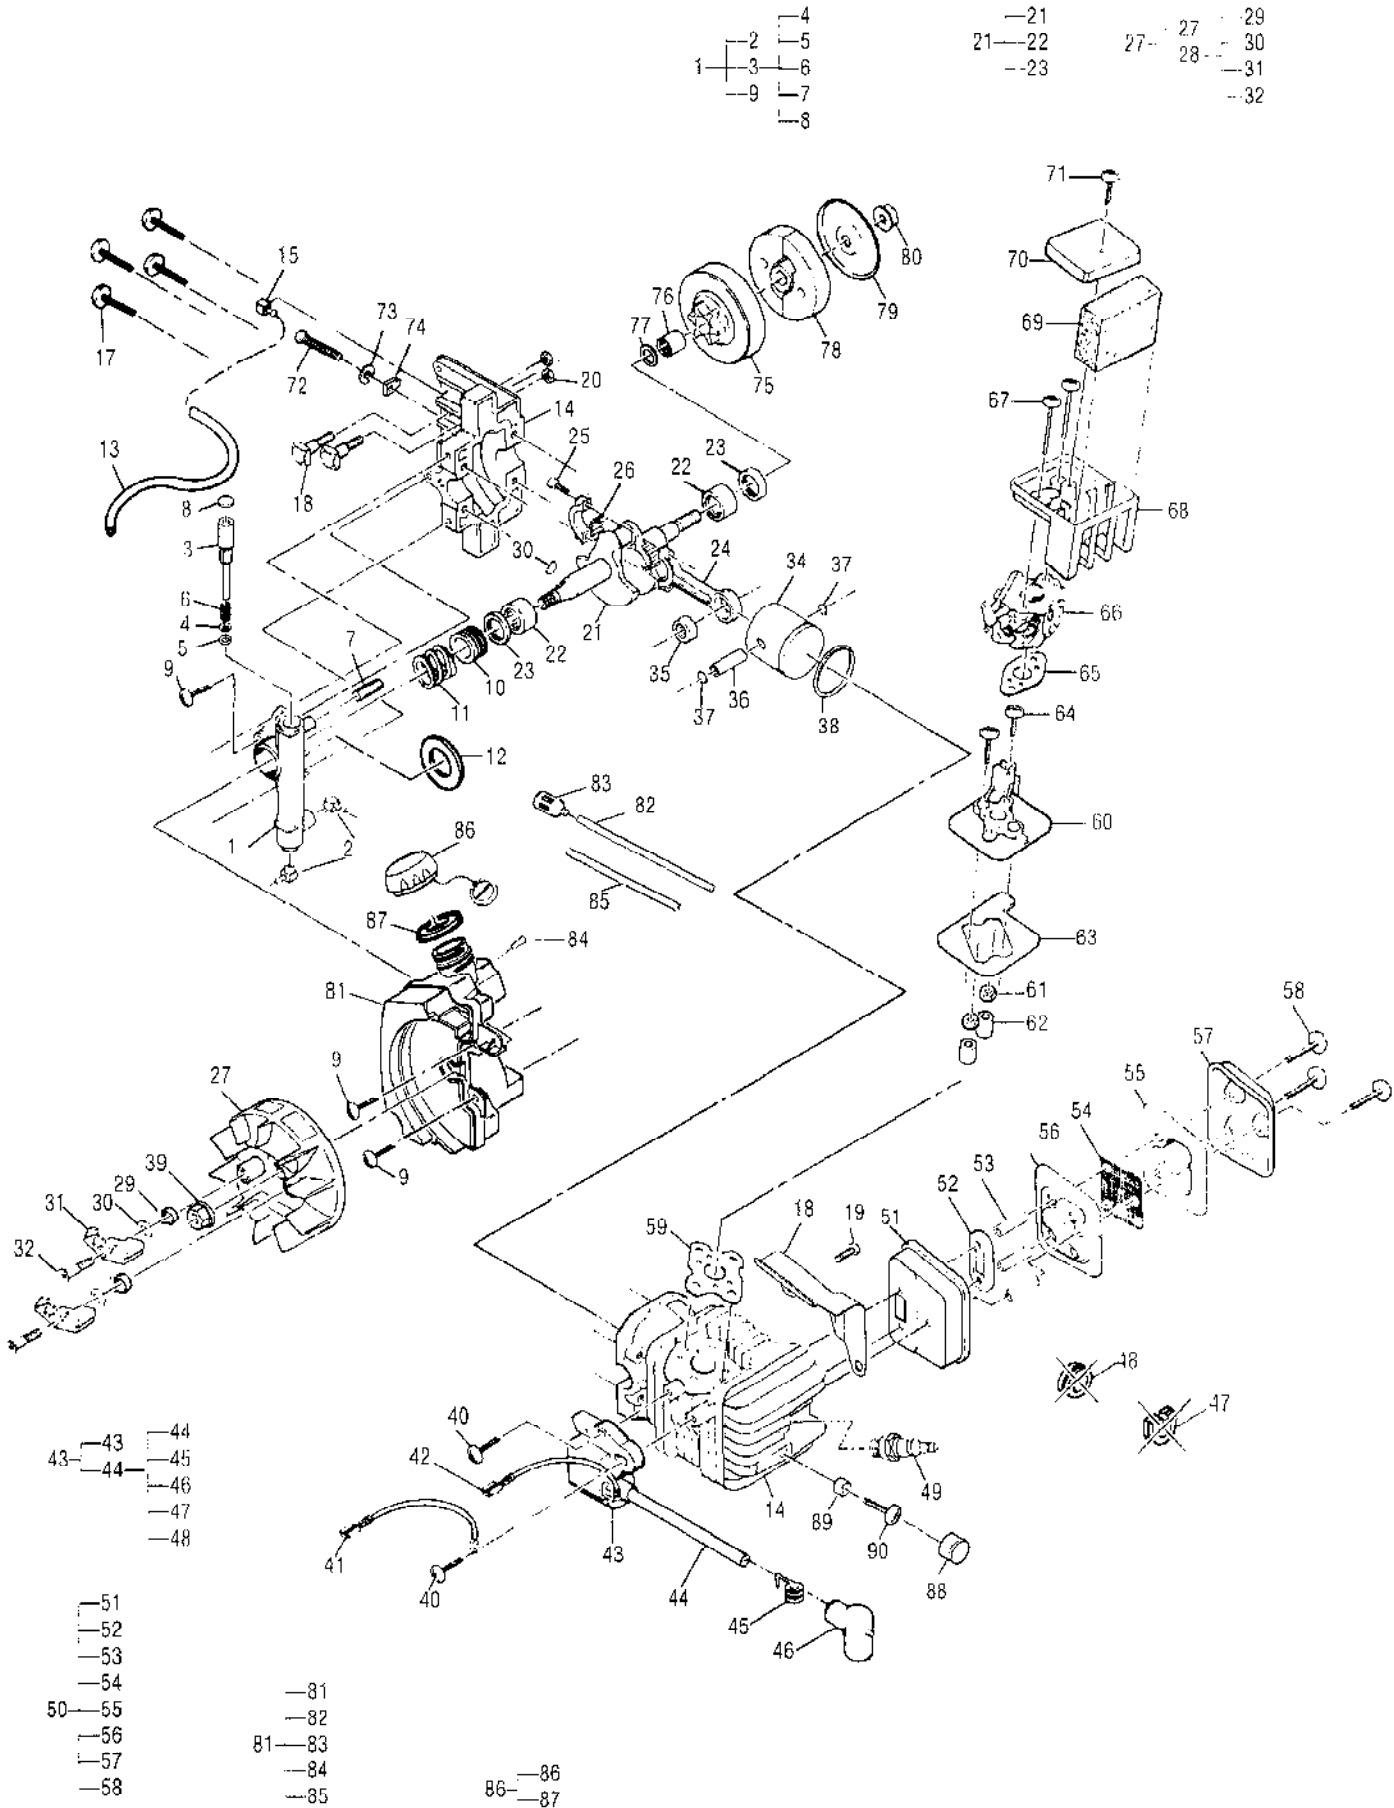

Ref #	Part Number	Qty	Description
1	301304	1	Oil Pump Asy
2	322182	2	Fitting
3	301084	1	Kit, Gear/Plunger Asy
4	110582	1	Washer
5		1	O-Ring (Not Available Individually)
6		1	Spring (Not Available Individually)
7		1	Pin, Dowel (Not Available Individually)
8	322187	1	Plug, Oil Pump Distributer Stocked. Medium to slow moving part.
9	111226	2	Screw, 10-24 x .62 Tr Hd Torx Torque to 30-40 IN/LBS Loctite 262 required.
10	224814	1	Worm Gear
11	224840	1	Spring, Compression
12	300295	1	Seal, Foam, Oil Pump
13	300288	1	Connecting Hose
14		1	Cyl/C'case/Bar Bolt Asy, 38cc (Not Available Individually)
15	83856-01	2	Bolt, Bar
16	300257	1	Fitting
17	111083	4	Screw, 12-24 x 1.0 Hx Wshr Hd
18	323923	1	Baffle, Air
19	111054	1	Screw, 10-24 x .625
20	110676	2	Nut, Hx 1/4-28 Flange
21	302140	1	Crankshaft/Bearing Asy
22	213282	2	Bearing, C'shaft
23	83859	2	Seal, C'shaft Oil
24		1	Connecting Rod/Bearing (Not Available Individually)
25	94654	2	Screw, Conn Rod
26	68095	1	Set, Roller Pins
27	302220	1	Flywheel/Pawl Asy
28	300763-01	2	Kit, Flywheel Pawls
29	216982	2	Spring, Starter Pawl
30	111131	2	Washer, Sp .469 OD x .222 ID
31		2	Pawls (Not Available Individually)
32	322721	2	Pin, Starter Pawl
33	102164	1	Key, Flywheel (Dealer stocked. Fast to medium moving part.)
34		1	Piston (Not Available Individually)
35		1	Bearing, Needle-Drawn Cup (Not Available Individually)
36	323943	1	Pin, Piston
37	111026	2	Ring, Snap
38		1	Piston, Ring (Not Available Individually)
39	110961	1	Nut, Hx 5/16-24 Torque to 180 IN/LBS
40	217936	2	Screw, Tr 10-24 x .75 Torx
41	300555	1	Wire Asy, Ground
42	300556	1	Wire Asy, Stop Switch
43	302138	1	Ignition Asy
44	223884	1	Kit, Plug Wire
45	102556	1	Connector
46	95266	1	Boot
47	110995	1	Grommet
48	215533-01	1	Grommet