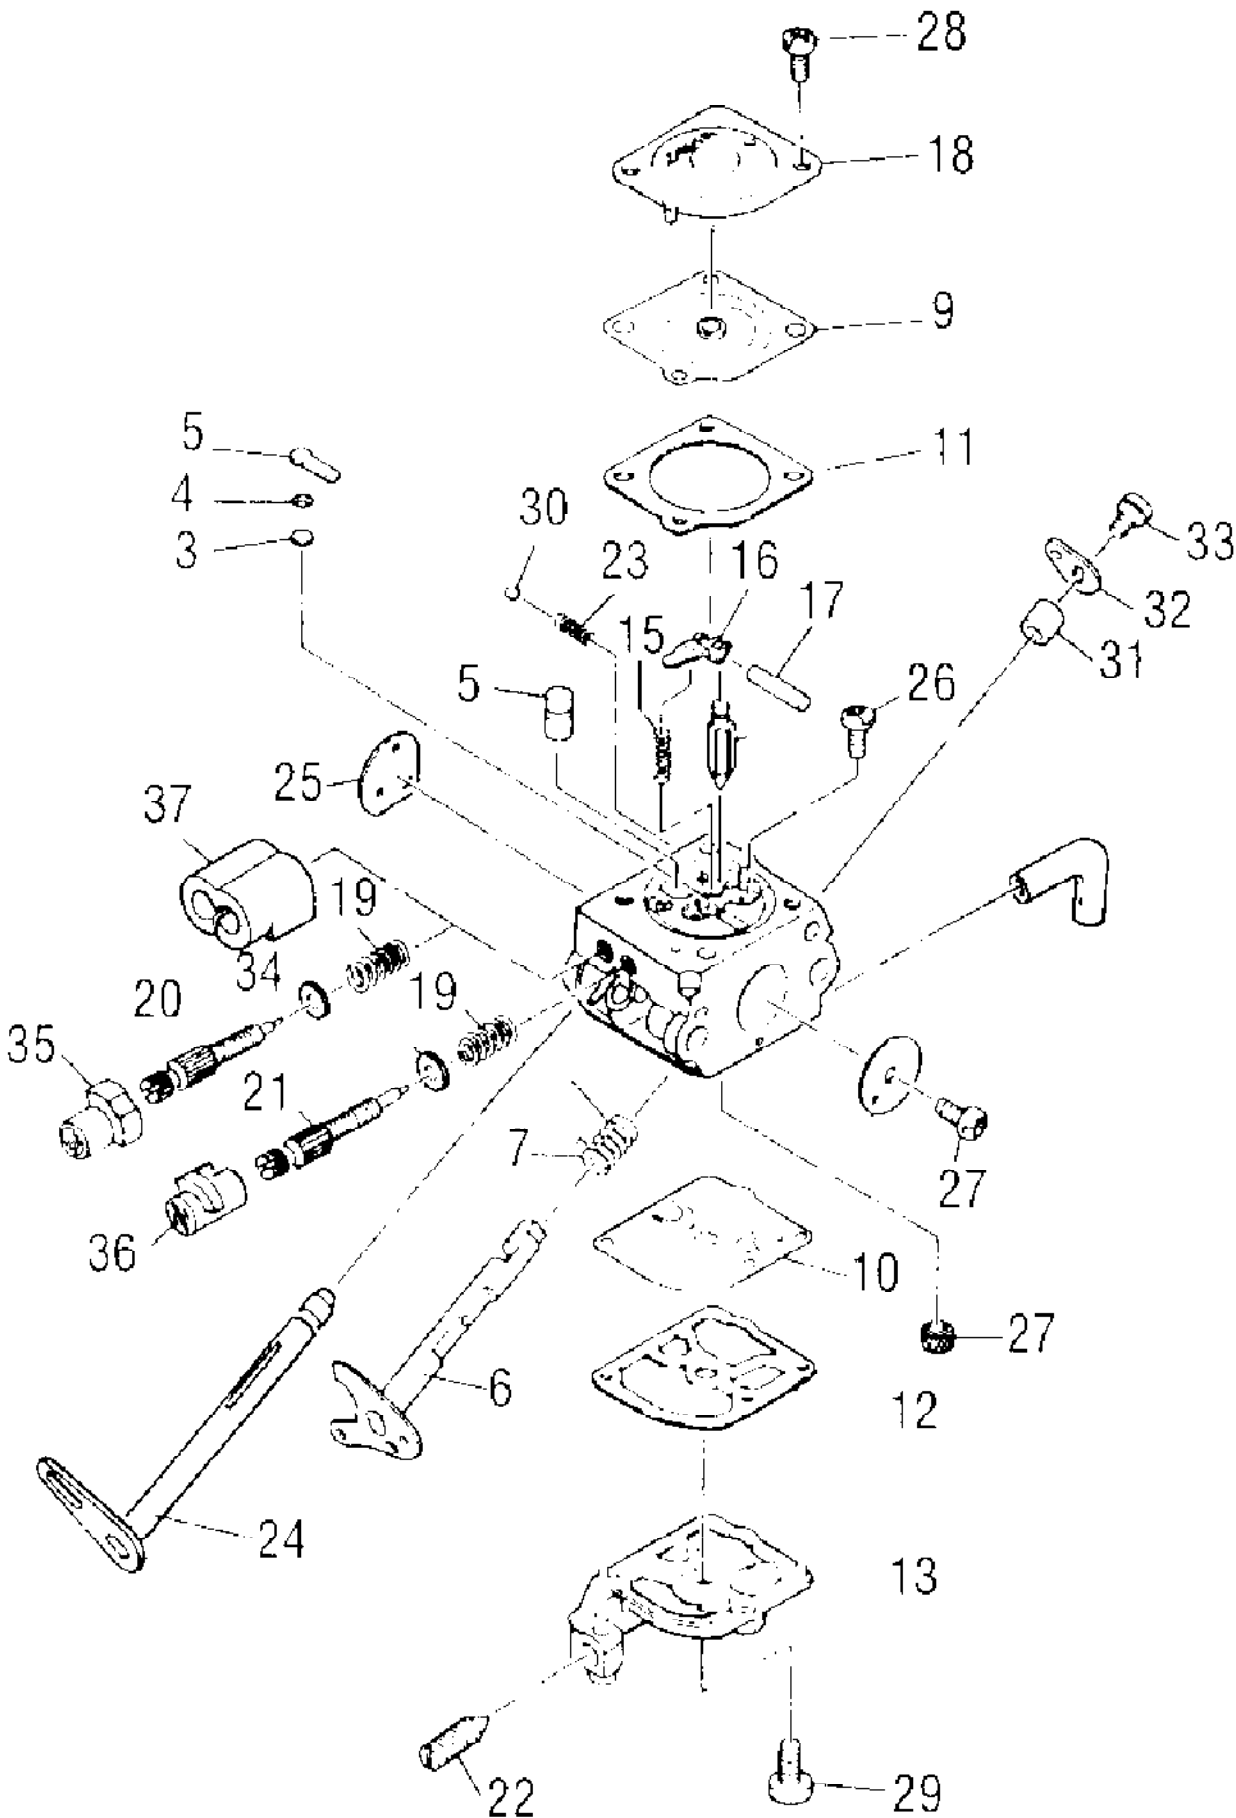

Ref #	Part Number	Qty	Description
	323653-03		Carburetor, Zama CU1M28C
	324947-01		Carburetor, Zama C1QM36
1		1	Strainer (Not Included Individually)
2		1	Plug, Welch (Not Included Individually)
3		1	Valve, Check (Not Included Individually)
4		1	Retainer, Check Valve (Not Included Individually)
5		1	Nozzle Assembly, Check Valve (Not Included Individually)
6		1	Shaft Assembly, Throttle (Not Included Individually)
7		1	Spring, Throttle Return (Not Included Individually)
8		1	Valve, Throttle (Not Included Individually)
9		1	Diaphragm Assembly, Metering (Not Included Individually)
10		1	Diaphragm, Pump (Not Included Individually)
11		1	Gasket, Metering Chamber (Not Included Individually)
12		1	Gasket, Pump (Not Included Individually)
13		1	Cover, Pump (Not Included Individually)
14		1	Valve, Inlet Needle (Not Included Individually)
15		1	Spring, Metering Lever (Not Included Individually)
16		1	Lever, Metering (Not Included Individually)
17		1	Pin (Not Included Individually)
18		1	Cover, Metering Chamber (Not Included Individually)
19		1	Spring, Adjust Screw (Not Included Individually)
20		1	Screw, Main Mixture (Not Included Individually)
21		1	Screw, Idle Mixture (Not Included Individually)
22		1	Screw, Throttle Adjust (Not Included Individually)
23		1	Spring, Friction (Not Included Individually)
24		1	Shaft Assembly, Choke (Not Included Individually)
25		1	Valve, Choke (Not Included Individually)
26		1	Screw, Pin (Not Included Individually)
27		1	Screw, Throttle/Choke Valve (Not Included Individually)
28		2	Screw, Metering Chamber (Not Included Individually)
29		1	Screw, Pump Cover (Not Included Individually)
30		1	Ball, Steel (Not Included Individually)
31		1	Collar (Not Included Individually)
32		1	Lever, Throttle (Not Included Individually)
33		1	Screw, Throttle Lever (Not Included Individually)
34		2	Washer, Limiter (Not Included Individually)
35	111216	2	Cap, Limiter, Hi
36	111217	1	Cap, Limiter, Lo
37		1	Retainer Limiter (Not Included Individually)
	301041		Carburetor Kit Repair RB-39
	301042		Gasket/Diaphragm GND-35