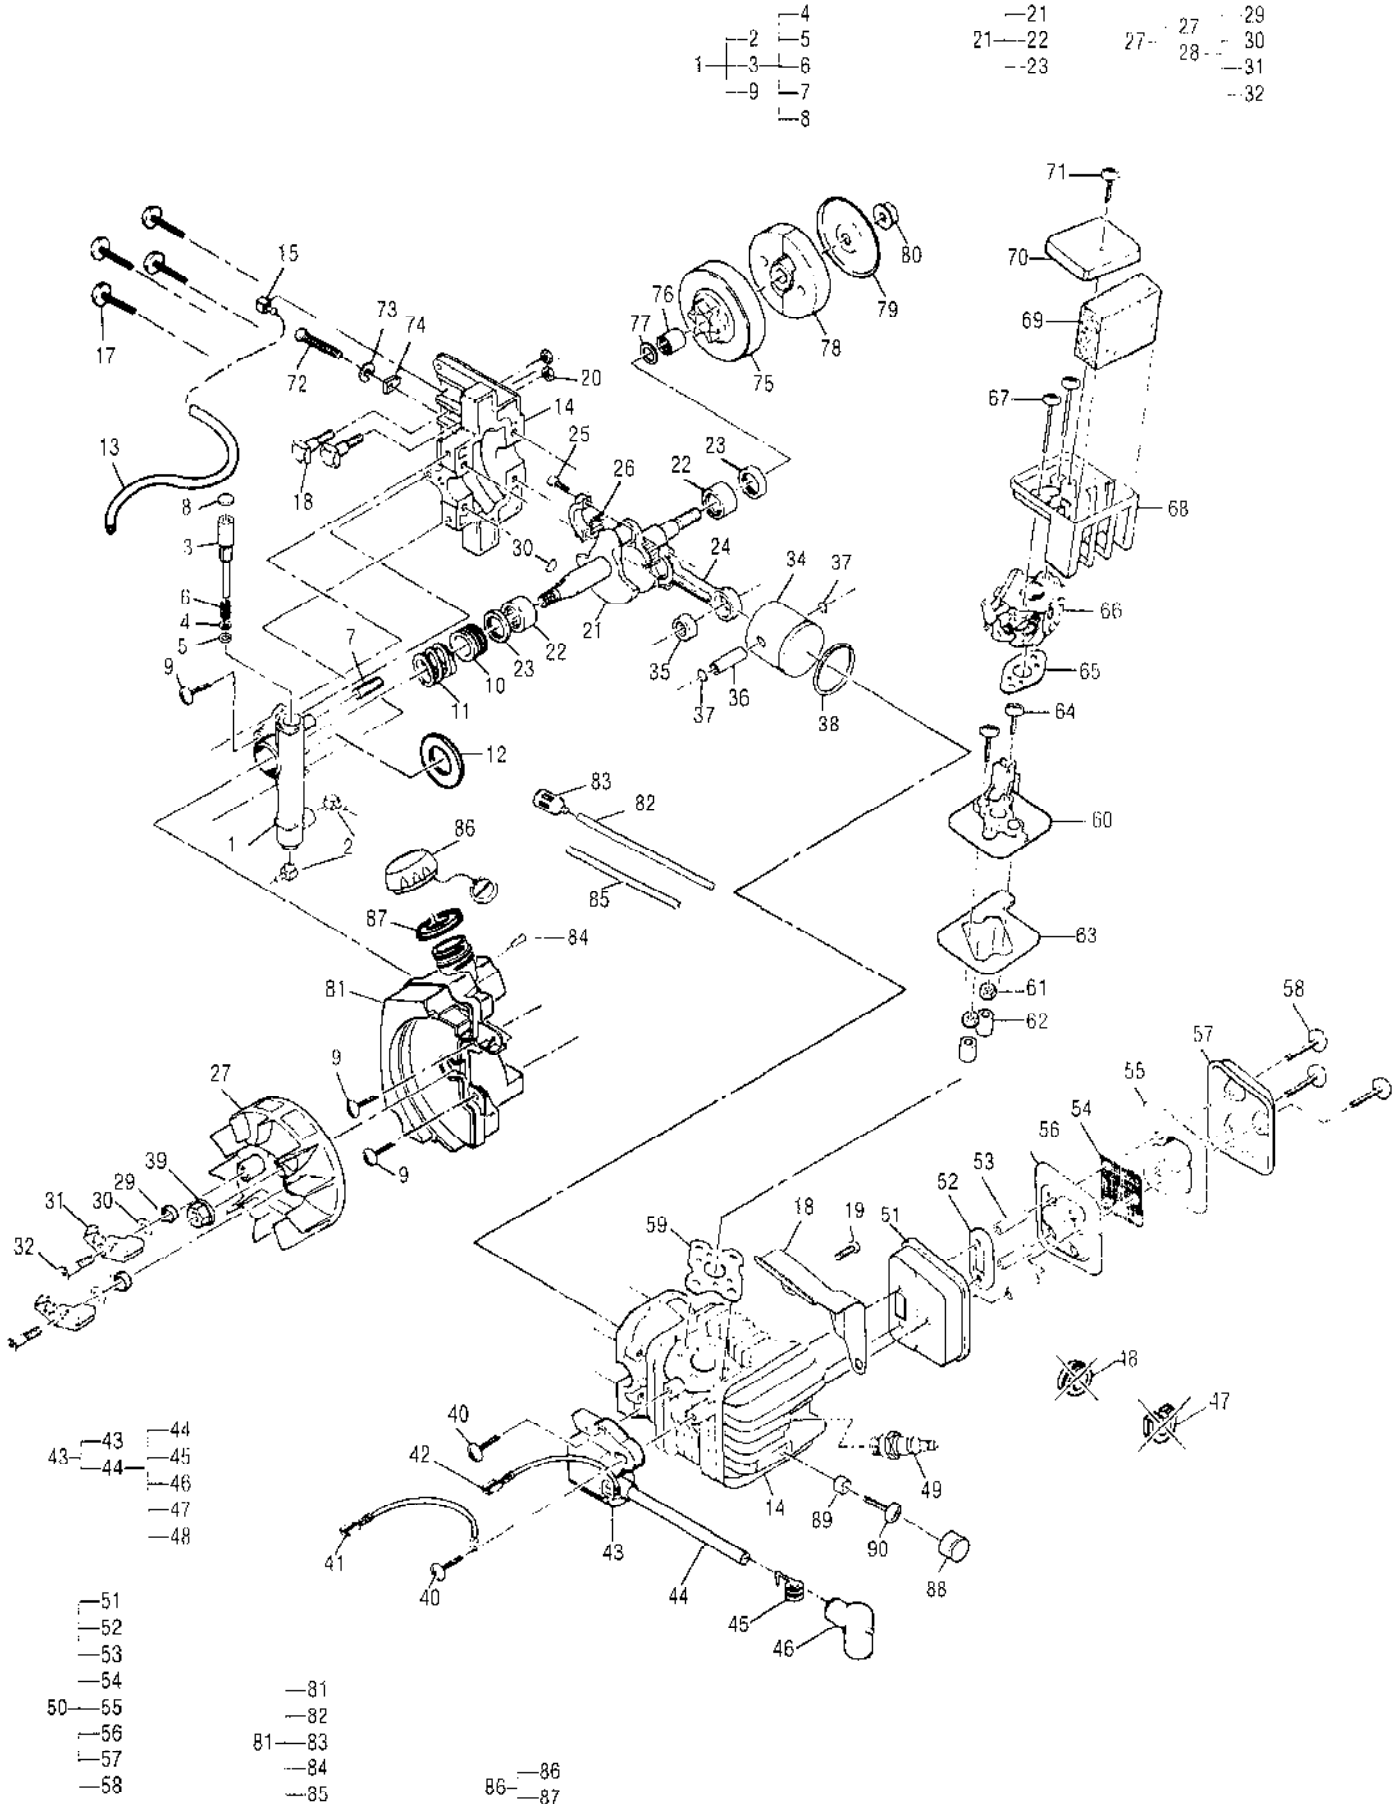

Ref #	Part Number	Qty	Description
1	301304	1	Oil Pump Asy
2	322182	2	Fitting
3	301084	1	Kit, Gear/Plunger Asy
4	110582	1	Washer
5		1	O-Ring (Not Available Individually)
6		1	Spring (Not Available Individually)
7		1	Pin, Dowel (Not Available Individually)
8	322187	1	Plug, Oil Pump Distributer Stocked. Medium to slow moving part.
9	111226	2	Screw, 10-24 x .62 Tr Hd Torx Torque to 30-40 IN/LBS Loctite 262 required.
10	224814	1	Worm Gear
11	224840	1	Spring, Compression
12	300295	1	Seal, Foam, Oil Pump
13	300288	1	Connecting Hose
14		1	Cyl/C'case/Bar Bolt Asy, 38cc (Not Available Individually)
15	83856-01	2	Bolt, Bar
16	300257	1	Fitting
17	111083	4	Screw, 12-24 x 1.0 Hx Wshr Hd
18	323923	1	Baffle, Air
19	111054	1	Screw, 10-24 x .625
20	110676	2	Nut, Hx 1/4-28 Flange
21	302140	1	Crankshaft/Bearing Asy
22	213282	2	Bearing, C'shaft
23	83859	2	Seal, C'shaft Oil
24		1	Connecting Rod/Bearing (Not Available Individually)
25	94654	2	Screw, Conn Rod
26	68095	1	Set, Roller Pins
27	302220	1	Flywheel/Pawl Asy
28	300763-01	2	Kit, Flywheel Pawls
29	216982	2	Spring, Starter Pawl
30	111131	2	Washer, Sp .469 OD x .222 ID
31		2	Pawls (Not Available Individually)
32	322721	2	Pin, Starter Pawl
33	102164	1	Key, Flywheel (Dealer stocked. Fast to medium moving part.)
34		1	Piston (Not Available Individually)
35		1	Bearing, Needle-Drawn Cup (Not Available Individually)
36	323943	1	Pin, Piston
37	111026	2	Ring, Snap
38		1	Piston, Ring (Not Available Individually)
39	110961	1	Nut, Hx 5/16-24 Torque to 180 IN/LBS
40	217936	2	Screw, Tr 10-24 x .75 Torx
41	300555	1	Wire Asy, Ground
42	300556	1	Wire Asy, Stop Switch
43	302138	1	Ignition Asy
44	223884	1	Kit, Plug Wire
45	102556	1	Connector
46	95266	1	Boot
47	110995	1	Grommet
48	215533-01	1	Grommet