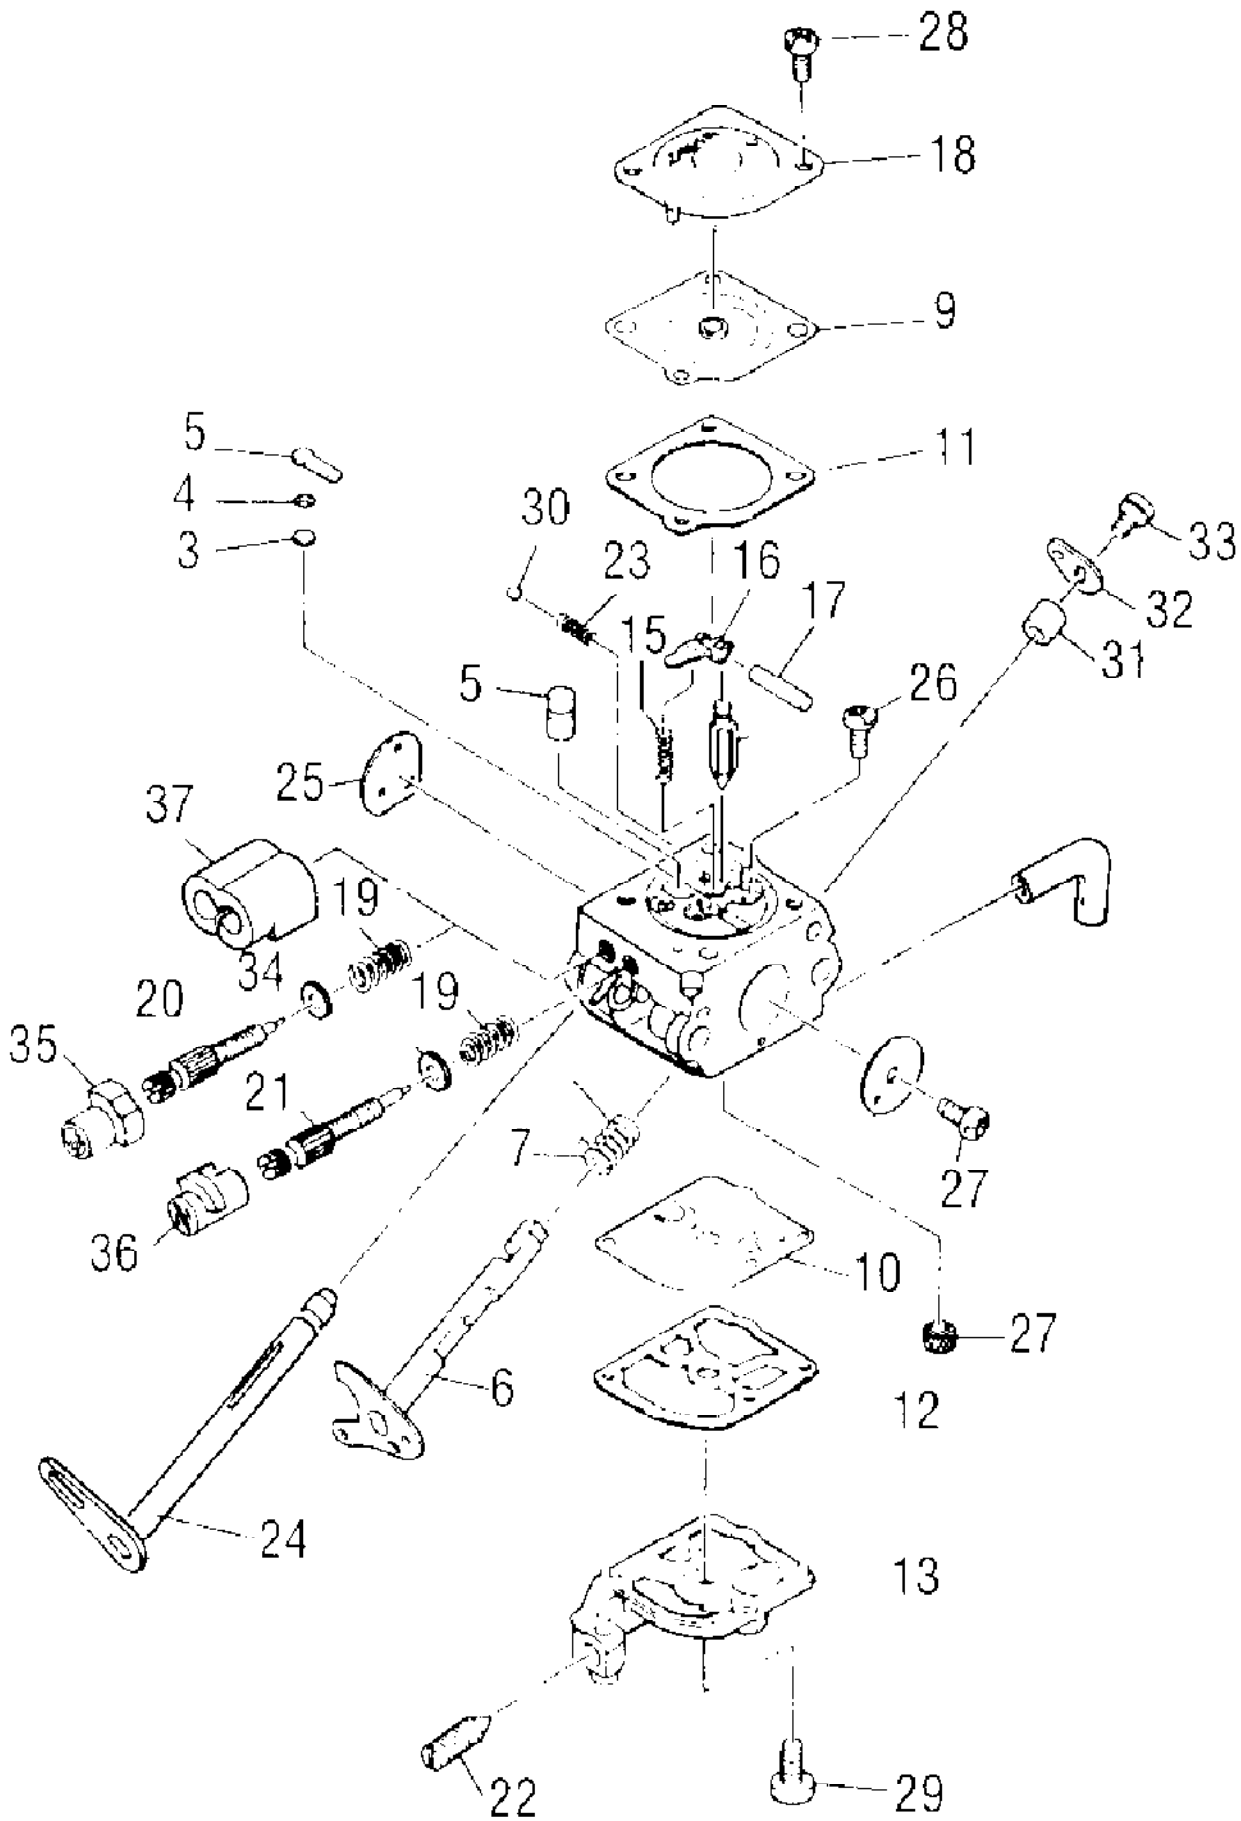

Ref #	Part Number	Qty	Description
	323653-03		Carburetor, Zama CU1M28C
	324947-01		Carburetor, Zama C1QM36
1		1	Strainer (Not Included Individually)
2		1	Plug, Welch (Not Included Individually)
3		1	Valve, Check (Not Included Individually)
4		1	Retainer, Check Valve (Not Included Individually)
5		1	Nozzle Assembly, Check Valve (Not Included Individually)
6		1	Shaft Assembly, Throttle (Not Included Individually)
7		1	Spring, Throttle Return (Not Included Individually)
8		1	Valve, Throttle (Not Included Individually)
9		1	Diaphragm Assembly, Metering (Not Included Individually)
10		1	Diaphragm, Pump (Not Included Individually)
11		1	Gasket, Metering Chamber (Not Included Individually)
12		1	Gasket, Pump (Not Included Individually)
13		1	Cover, Pump (Not Included Individually)
14		1	Valve, Inlet Needle (Not Included Individually)
15		1	Spring, Metering Lever (Not Included Individually)
16		1	Lever, Metering (Not Included Individually)
17		1	Pin (Not Included Individually)
18		1	Cover, Metering Chamber (Not Included Individually)
19		1	Spring, Adjust Screw (Not Included Individually)
20		1	Screw, Main Mixture (Not Included Individually)
21		1	Screw, Idle Mixture (Not Included Individually)
22		1	Screw, Throttle Adjust (Not Included Individually)
23		1	Spring, Friction (Not Included Individually)
24		1	Shaft Assembly, Choke (Not Included Individually)
25		1	Valve, Choke (Not Included Individually)
26		1	Screw, Pin (Not Included Individually)
27		1	Screw, Throttle/Choke Valve (Not Included Individually)
28		2	Screw, Metering Chamber (Not Included Individually)
29		1	Screw, Pump Cover (Not Included Individually)
30		1	Ball, Steel (Not Included Individually)
31		1	Collar (Not Included Individually)
32		1	Lever, Throttle (Not Included Individually)
33		1	Screw, Throttle Lever (Not Included Individually)
34		2	Washer, Limiter (Not Included Individually)
35	111216	2	Cap, Limiter, Hi
36	111217	1	Cap, Limiter, Lo
37		1	Retainer Limiter (Not Included Individually)
	301041		Carburetor Kit Repair RB-39
	301042		Gasket/Diaphragm GND-35