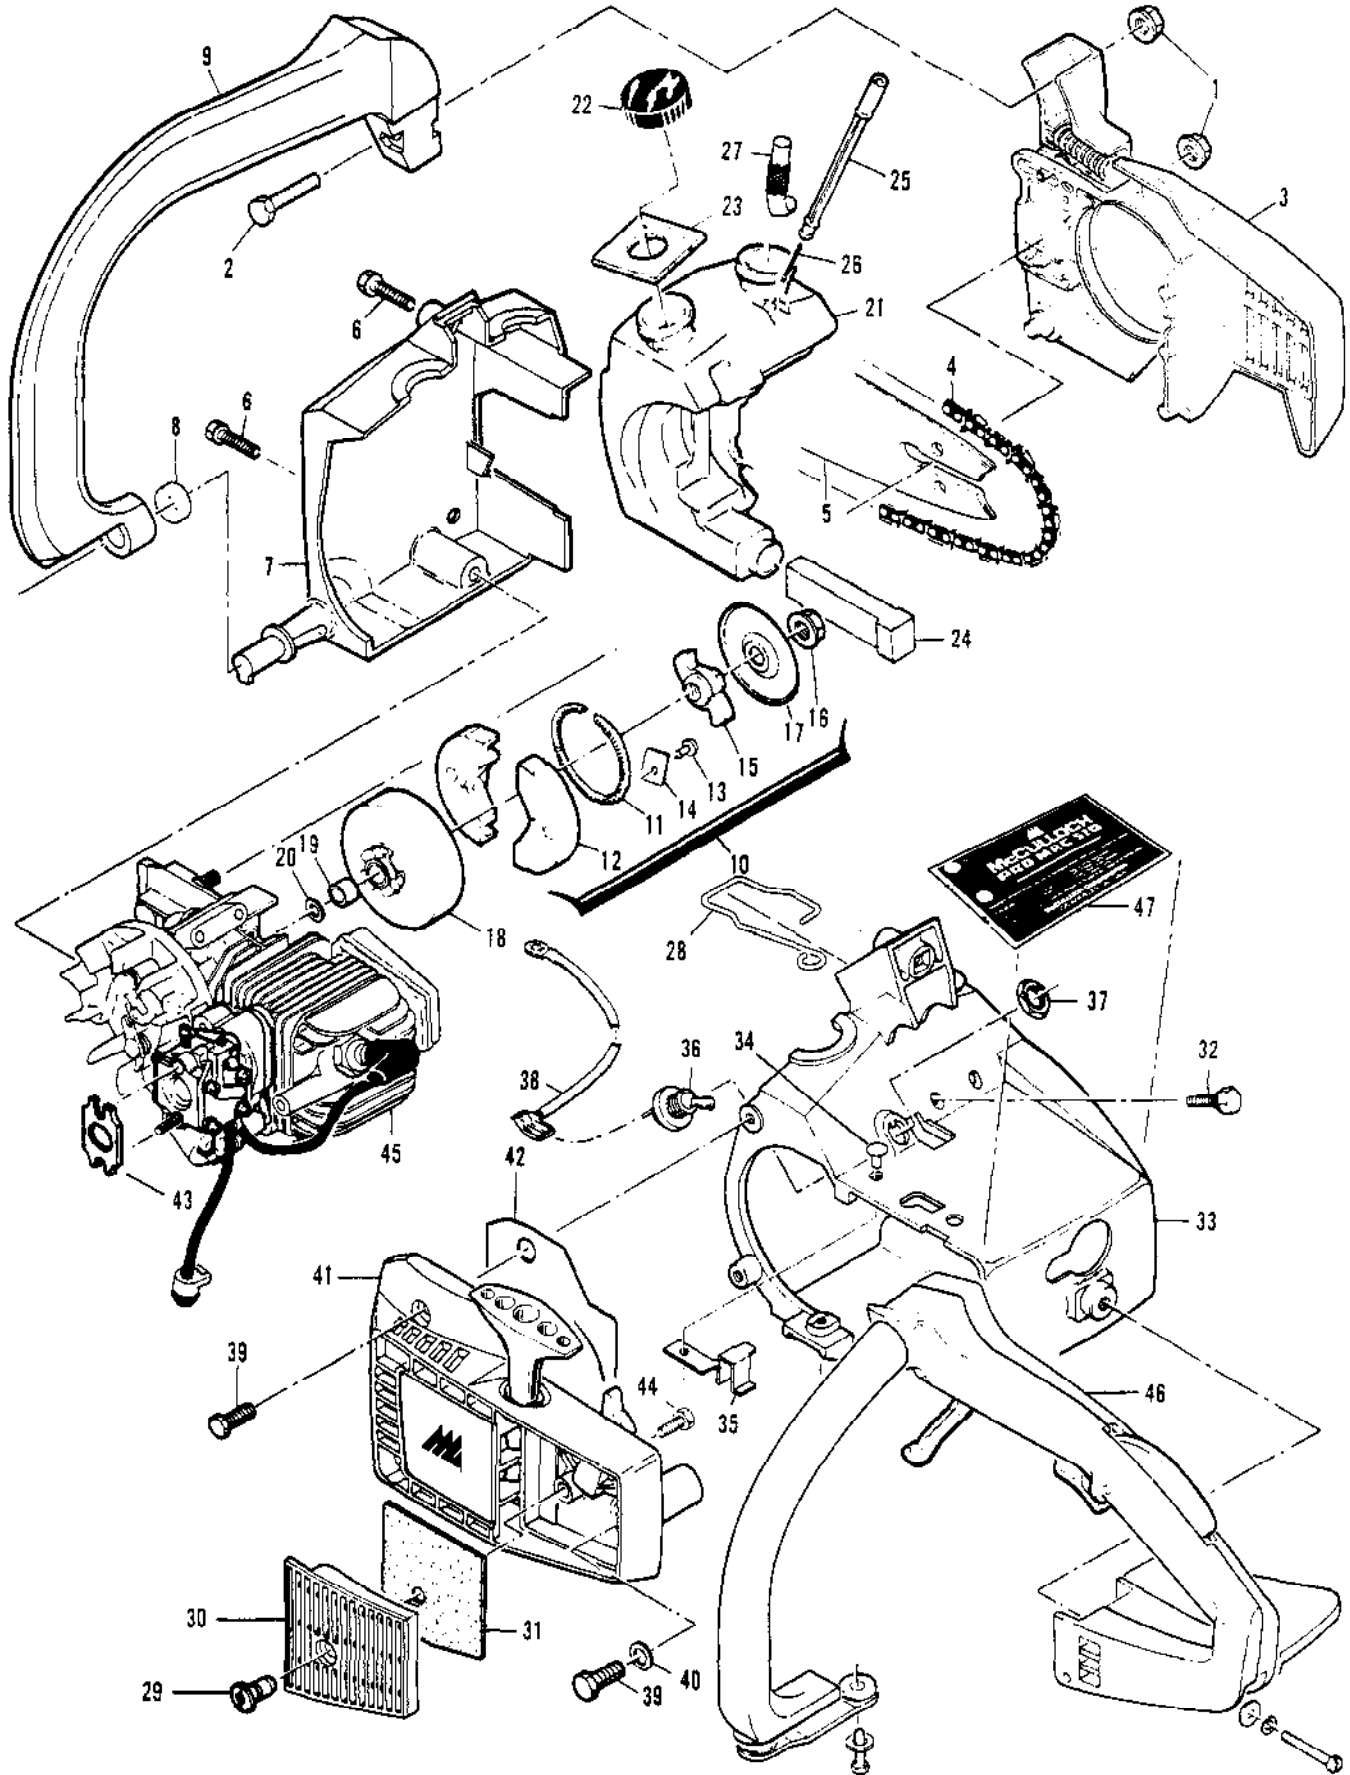

Ref #	Part Number	Qty	Description
1	110676	2	Nut-Hx 1/4-28
2	110972	1	Screw-Hx 1/4-28 x 3/4
3			CHAIN BRAKE ASY See "Chain Brake Assembly" illustration and parts list.
4		1	Chain Asy See Bar & Chain Combinations parts list.
5		1	Bar See Bar & Chain Combinations parts list.
6	110639	2	Screw-Hx hd 12-24 x 1
7	92863		Cover-Fuel & Oil tank
8	93194A	1	Washer-Rubber
9	92480	1	Lever-Handguard
10	213278	1	Clutch Kit
10	213277	1	Clutch Asy
11	93608	1	Spring Asy
12		2	Shoe-Clutch
13	110957	2	Rivet
14	85064	2	Plate
15	94247	1	Rotor
15	94247	1	Rotor Kit
16	94244	1	Nut-Clutch
17	94243	1	Plate-Dust
18	85504	1	Drum & Spkt Asy - .250P
19	67650	1	Bearing-Spkt
18	95197	1	Drum/Spkt/Brng Asy - .375P
19	91222	1	Kit-Needle brng
20	67303	1	Washer-Sprocket
21	91454A	1	Tank Kit-Fuel & Oil
22	91283	2	Cap-Fuel & Oil (unvented)
23	91148	1	Seal-Fuel vent
24	84956	1	Pickup-Fuel
25	83900A	1	Piston-Pulse Oiler
26	83946	1	Spring-Piston
27	85557	1	Body-Oiler
28	93295	1	Rod-Oiler
29	89070	1	Nut-Air cleaner cover
30	89069	1	Cover-Air cleaner
31	92410	1	Filter-Air
32	110953	3	Screw-Hx hd 12-24 x 5/8
33	89051B	1	Shroud
33	213822	1	Shroud/Latch Asy
34	111007	1	Rivet
35	93912	1	Spring-Throttle latch
36	92649	1	Kit-Ignition switch
37	104810	1	Nut-Hx 15/32-32
38	69344	1	Wire Asy-Ignition
39	110953	3	Screw-Hx hd 12-24 x 5/8
40	110882	1	Washer
41			Starter Asy See "Starter Assembly" illustration and parts list.
42	93236	1	Deflector-Air
43	94142	1	Gasket-Starter housing
44	102762	1	Screw-Hx hd 10-24 x 1/2
45			Powerhead Asy See "Powerhead Assembly" illustration and parts list.