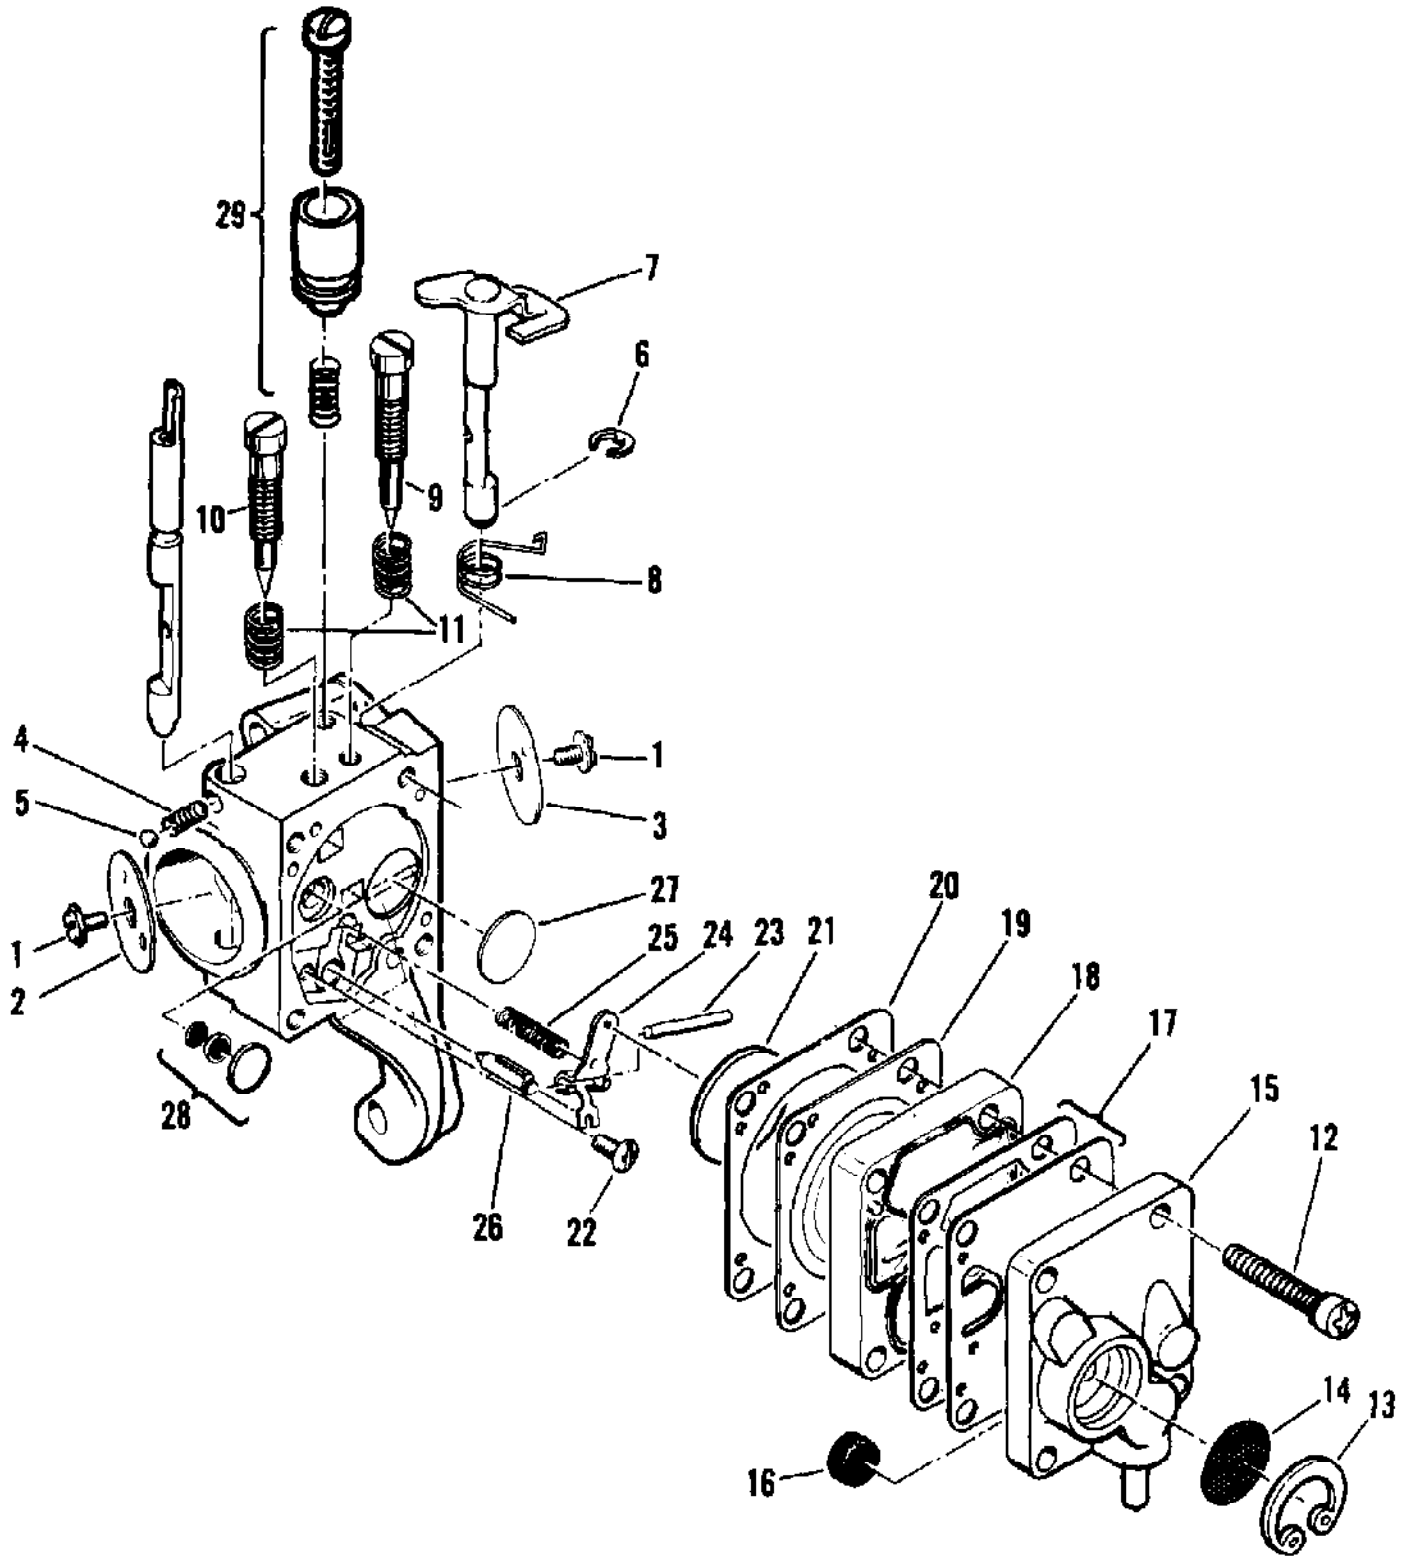

Ref #	Part Number	Qty	Description
	214082B	1	Carburetor Asy - Walbro MDC 16
1		2	Screw - Plate Not available separately.
2		1	Plate - Choke Not available separately.
3		1	Ball - Choke friction Not available separately.
4		1	Spring - Choke friction Not available separately.
5		1	Plate - Throttle Not available separately.
6		1	Screw - Clip Not available separately.
7		1	Clip - Throttle shaft Not available separately.
8		1	Shaft Asy - Throttle Not available separately.
9	86446	1	Needle - Idle
10	86447	1	Needle - High speed
11	67502	2	Spring - Needle
12		4	Screw Asy - Body Not available separately.
13		1	Cover Asy - Pump Not available separately.
14	85629	1	Kit - Vent screen
15	68563	1	Diaphragm - Fuel pump
16	85035	1	Gasket - Pump diaphragm
17		1	Body - Fuel pump Not available separately.
18	85036	1	Diaphragm - Metering
19	85034	1	Gasket - Diaphragm
20	67500	1	Screw - Lever pin
21	67508	1	Pin - Lever
22	85059	1	Kit - Needle & Lever
23	68567	1	Spring - Lever
24	68559	1	Plug - Welsh 7/16
25	83758	1	Kit - Check valve
26	68560	1	Plug - Welsh 1/2
27	89785	1	Spring - Throttle return
28		1	Ring - Retaining Not available separately.
29		1	Latch Asy - Throttle Not available separately.
30		1	Screw - Long lock Not available separately.
31		1	Latch - Throttle Not available separately.
32		1	Spring - Compression Not available separately.
	216722		Gasket/Diaphragm Kit
	216721		Repair Kit
	216734		Needle Kit

Ref #	Part Number	Qty	Description
50	110953	2	Screw-Hx hd 12-24 x 5/8
51	84520A	1	Plate-Washer
52	84519	2	Sleeve-Handle
53	94896	1	Handle/Trigger Latch Asy
54	93869	1	Trigger-Throttle
55	83940	1	Spring-Trigger
56	83935	1	Contact-Switch
57	83936	1	Protector-Switch
58	83934	1	Button-Switch
59	95202	1	Plate-Name (MAC 120)
59	95203	1	Plate-Name (MAC 110)
60			Powerhead Assembly Not available separately. See "Powerhead Assembly" illustration and parts list.