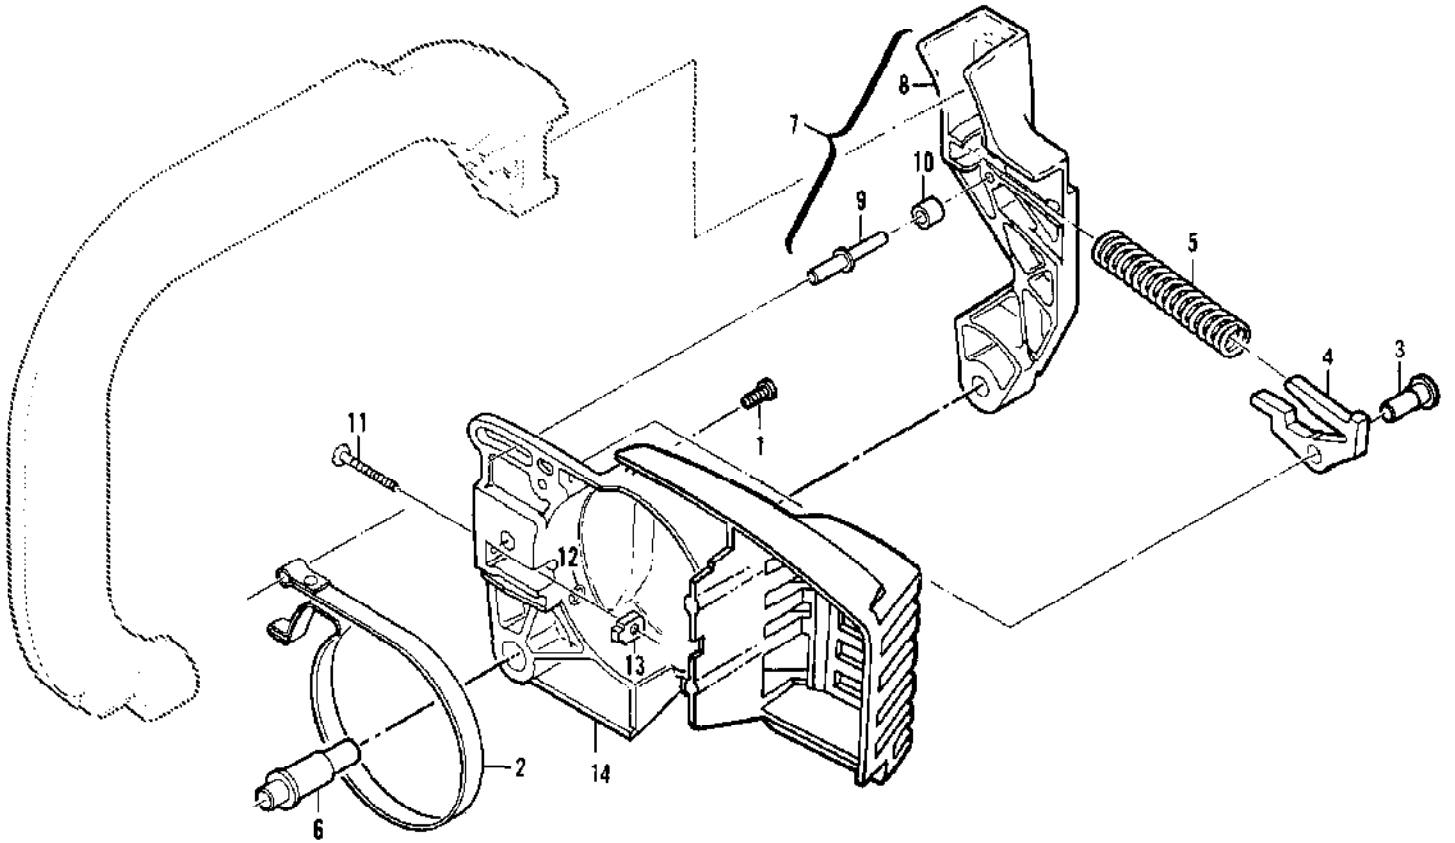

Ref #	Part Number	Qty	Description
	216551		CHAIN BRAKE Assembly
1	111047	1	Screw - Pan hd 8-32 x 5/8
2	94709	1	Band - Brake
3	93602	1	Pivot - Latch
4	215758	1	Kit - Latch
5		1	Spring - Compression Not available separately.
6	92482	1	Pivot - Lever
7	214375	1	Lever Assembly - Actuating
8	92867	1	Lever
9	213907	1	Pin - Roller
10	214368	1	Bearing - Roller
11	90658	1	Screw - Adjusting
12	110907	1	Ring - Retaining
13	84929	1	Nut - Bar Adjusting
14	216553	1	Housing - Brake