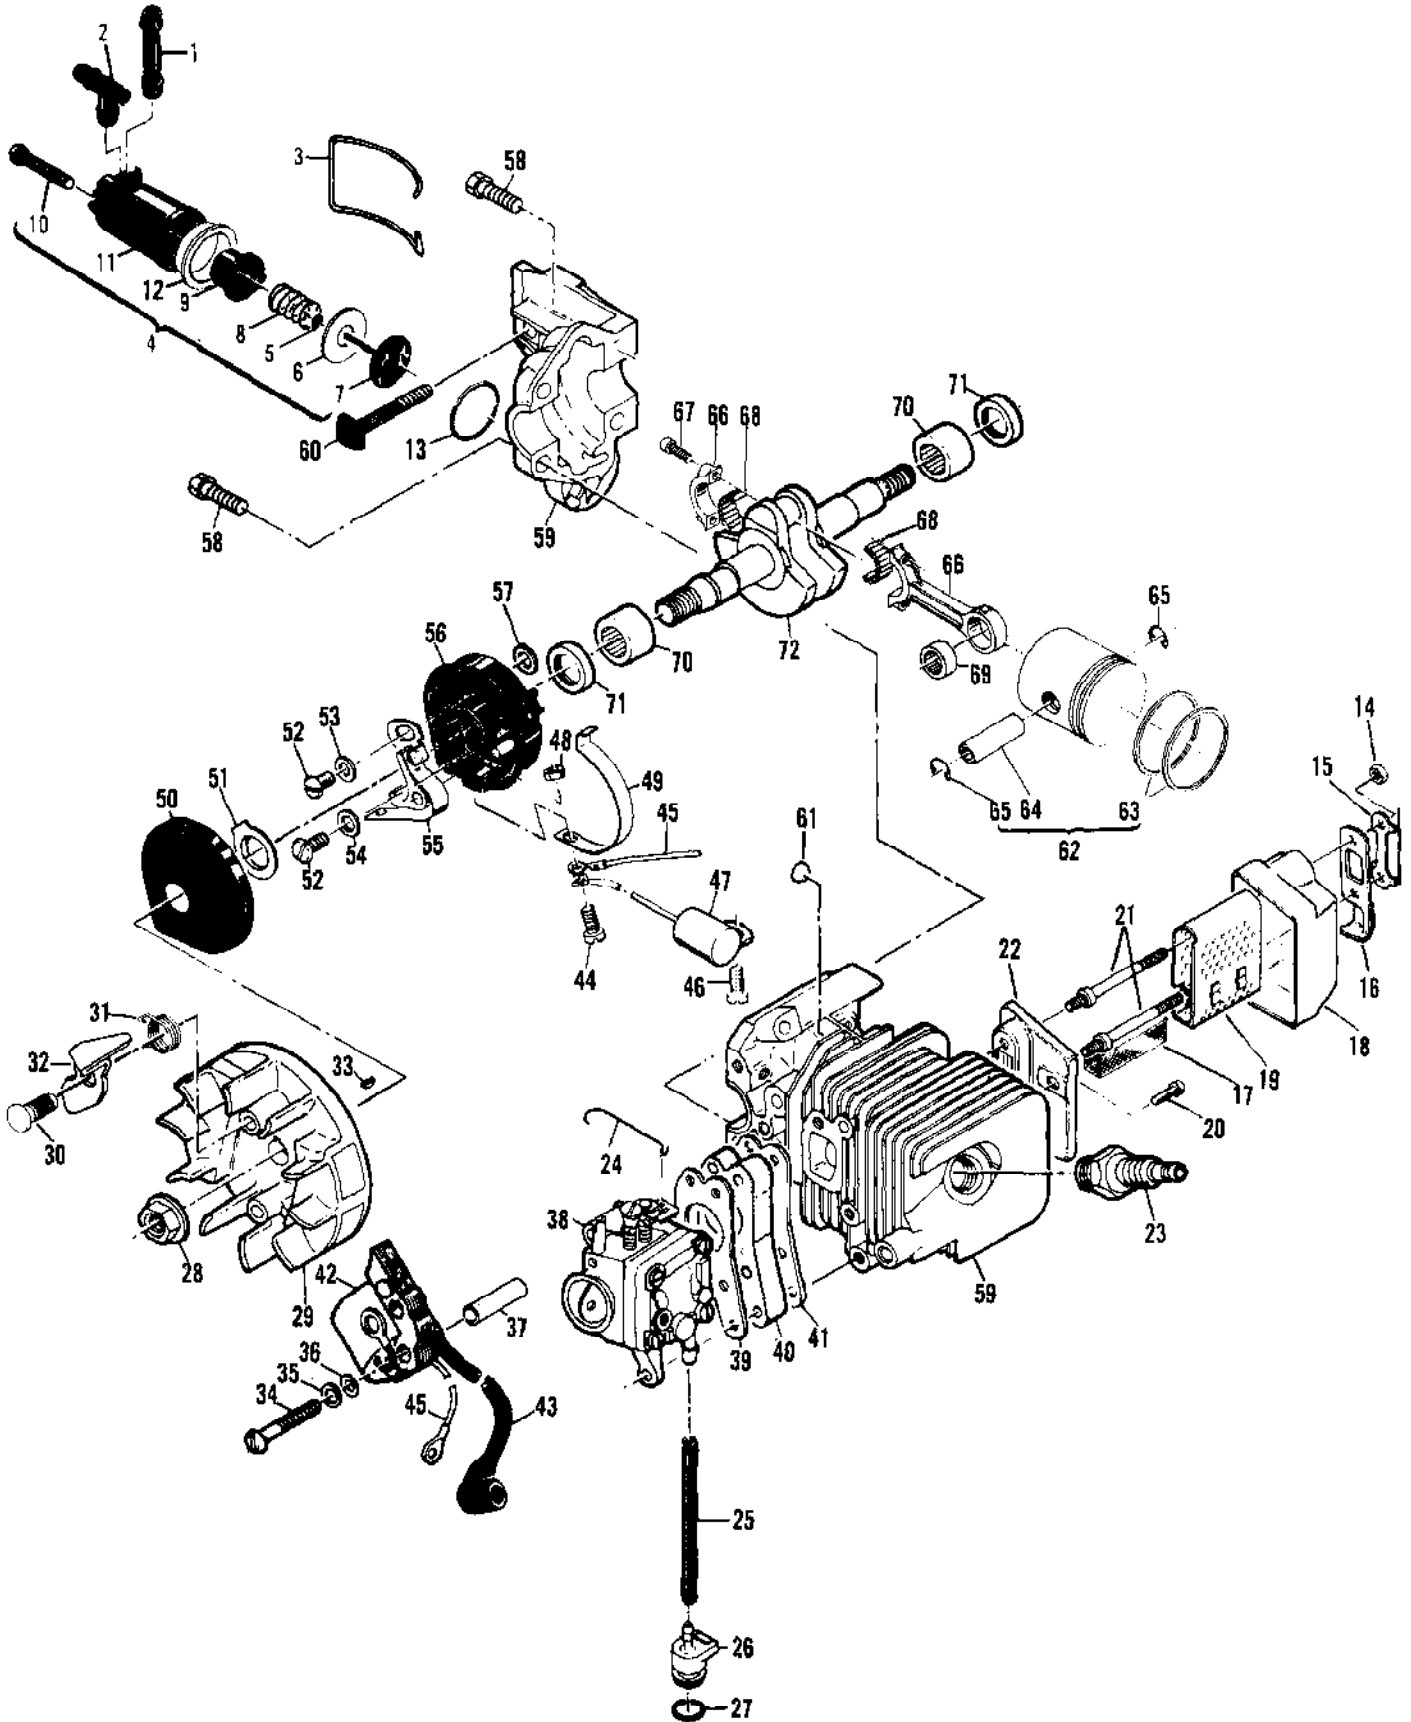

Ref #	Part Number	Qty	Description
	214082A	1	Carburetor Asy - Zama M1-M7
1		2	Screw - Plate Not available separately.
2		1	Valve - Choke Not available separately.
3		1	Valve - Throttle Not available separately.
4		1	Spring - Choke Not available separately.
5		1	Ball - Friction Not available separately.
6		1	"E" Ring Not available separately.
7		1	Shaft Assembly - Throttle Not available separately.
8		1	Spring - Throttle return Not available separately.
9	215275	1	Screw - Idle adjustment
10	215276	1	Screw - Main adjustment
11	91819	2	Spring - Screw
12		4	Screw - Cover Not available separately.
13		1	"C" Ring Not available separately.
14	215284	1	Strainer
15		1	Cover - Pump Not available separately.
16	91820	1	Screen
17		1	Kit - Pump diaphragm Not available separately.
18		1	Body - Pump Not available separately.
19	215282	1	Diaphragm - Main
20	215280	1	Gasket - Main
21	215277	1	Disk
22	91814	1	Screw
23	91813	1	Pin - Arm
24	215278	1	Arm - Needle valve
25	91811	1	Spring - Arm
26	91810	1	Valve - Needle
27	93951	1	Plug - Welsh
28	215287	1	Valve Asy - Main nozzle
29	93437	1	Latch Assembly - Throttle
	216722		Gasket/Diaphragm Kit
	216721		Repair Kit
	216734		Needle Kit

Ref #	Part Number	Qty	Description
50	110953	2	Screw-Hx hd 12-24 x 5/8
51	84520A	1	Plate-Washer
52	84519	2	Sleeve-Handle
53	94896	1	Handle/Trigger Latch Asy
54	93869	1	Trigger-Throttle
55	83940	1	Spring-Trigger
56	83935	1	Contact-Switch
57	83936	1	Protector-Switch
58	83934	1	Button-Switch
59	95202	1	Plate-Name (MAC 120)
59	95203	1	Plate-Name (MAC 110)
60			Powerhead Assembly Not available separately. See "Powerhead Assembly" illustration and parts list.