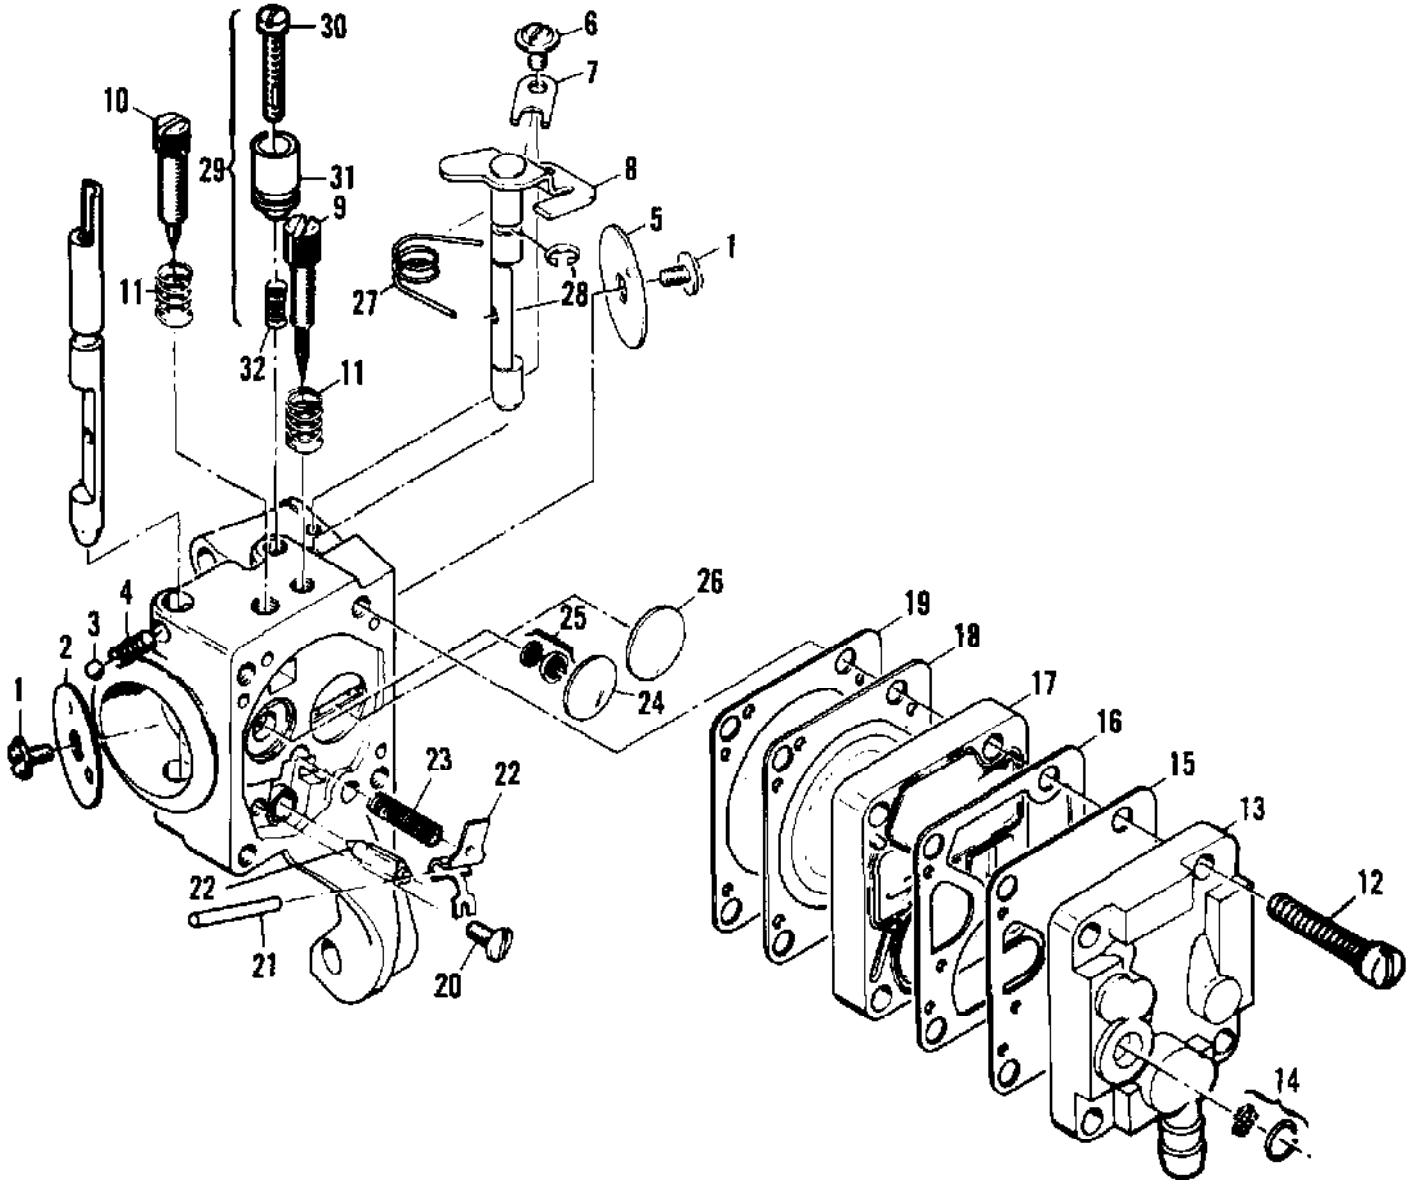

Ref #	Part Number	Qty	Description
	214082B	1	Carburetor Asy - Walbro MDC 16
1		2	Screw - Plate Not available separately.
2		1	Plate - Choke Not available separately.
3		1	Ball - Choke friction Not available separately.
4		1	Spring - Choke friction Not available separately.
5		1	Plate - Throttle Not available separately.
6		1	Screw - Clip Not available separately.
7		1	Clip - Throttle shaft Not available separately.
8		1	Shaft Asy - Throttle Not available separately.
9	86446	1	Needle - Idle
10	86447	1	Needle - High speed
11	67502	2	Spring - Needle
12		4	Screw Asy - Body Not available separately.
13		1	Cover Asy - Pump Not available separately.
14	85629	1	Kit - Vent screen
15	68563	1	Diaphragm - Fuel pump
16	85035	1	Gasket - Pump diaphragm
17		1	Body - Fuel pump Not available separately.
18	85036	1	Diaphragm - Metering
19	85034	1	Gasket - Diaphragm
20	67500	1	Screw - Lever pin
21	67508	1	Pin - Lever
22	85059	1	Kit - Needle & Lever
23	68567	1	Spring - Lever
24	68559	1	Plug - Welsh 7/16
25	83758	1	Kit - Check valve
26	68560	1	Plug - Welsh 1/2
27	89785	1	Spring - Throttle return
28		1	Ring - Retaining Not available separately.
29		1	Latch Asy - Throttle Not available separately.
30		1	Screw - Long lock Not available separately.
31		1	Latch - Throttle Not available separately.
32		1	Spring - Compression Not available separately.
	216722		Gasket/Diaphragm Kit
	216721		Repair Kit
	216734		Needle Kit

Ref #	Part Number	Qty	Description
50	110953	2	Screw-Hx hd 12-24 x 5/8
51	84520A	1	Plate-Washer
52	84519	2	Sleeve-Handle
53	94896	1	Handle/Trigger Latch Asy
54	93869	1	Trigger-Throttle
55	83940	1	Spring-Trigger
56	83935	1	Contact-Switch
57	83936	1	Protector-Switch
58	83934	1	Button-Switch
59	95202	1	Plate-Name (MAC 120)
59	95203	1	Plate-Name (MAC 110)
60			Powerhead Assembly Not available separately. See "Powerhead Assembly" illustration and parts list.