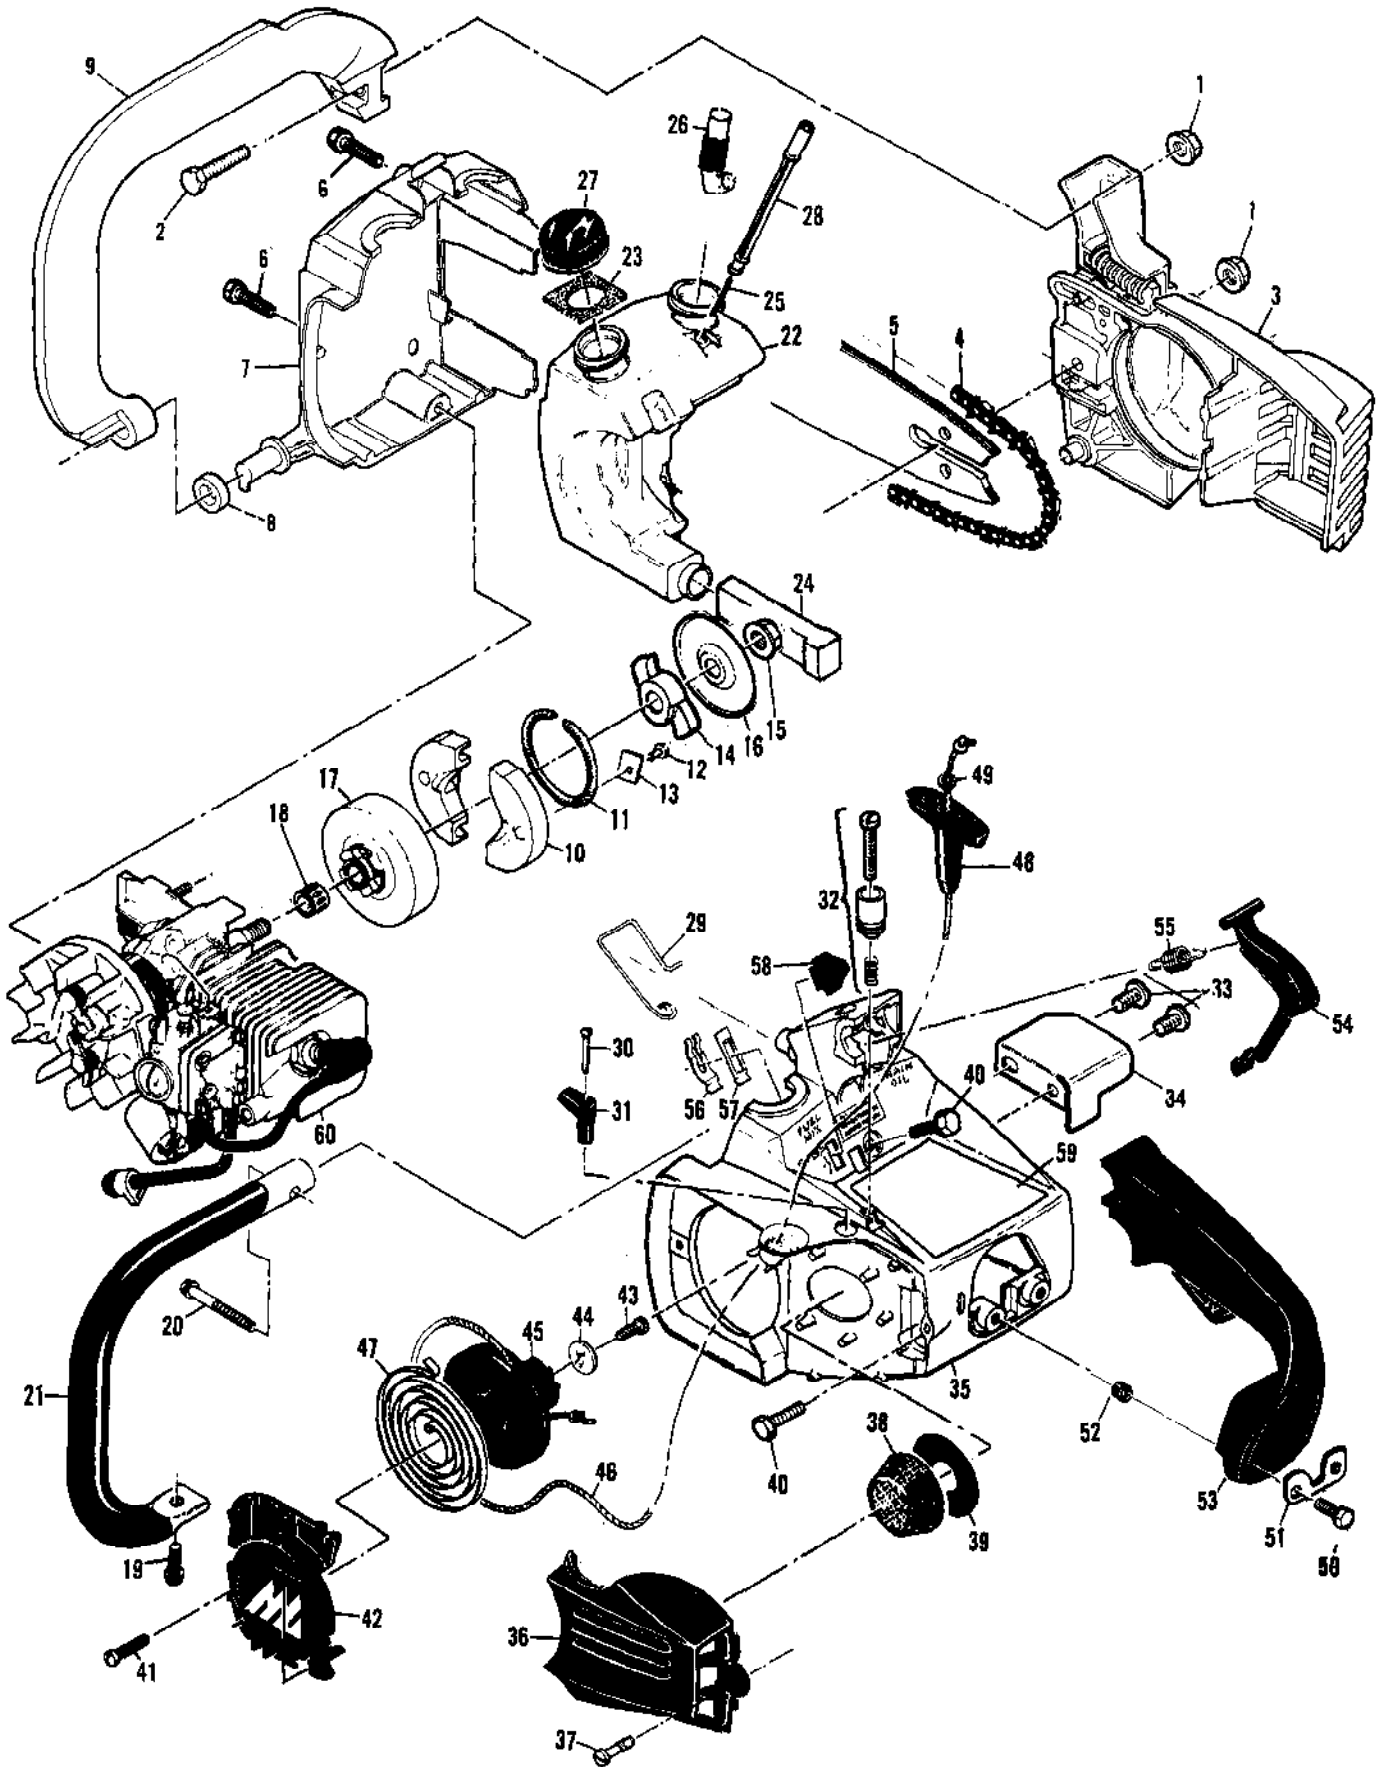

Ref #	Part Number	Qty	Description
1	110676	2	Nut-Hx 1/4-28
2	110972	1	Screw-Hx 1/4-28 x 3/4
3			CHAIN BRAKE Assy Not available separately. See "Chain Brake Assembly" illustration and parts list.
4			Chain Assy Not available separately.
5			Bar Not available separately. See "Bar & Chain Combinations" illustration and parts list.
6	110639	2	Screw-Hx hd 12-24 x 1 See "Bar & Chain Combinations" illustration and parts list.
7	214718	1	Cover-Fuel & Oil tank
8	93194A	1	Washer-Rubber
9	92479	1	Lever-Handguard
10	213278	1	Kit-Clutch
11	93608	1	Spring Assembly
12	110957	2	Rivet
13	85064	2	Plate
14	94247	1	Kit-Rotor
15	94244	1	Nut-Clutch
16	94243	1	Plate-Dust
17	214390	1	Drum/Spkt/Brng Assembly
18	91222	1	Kit-Needle bearing
19	110953	1	Screw-Hx hd 12-24 x 5/8
20	110686	1	Screw-Hx hd 13-16 x 2
21	214505	1	Frame & Grip Assembly
22	216715	1	Fuel & Oil Tank Assembly
23	91148	1	Seal-Fuel vent
24	84956	1	Pickup-Fuel
25	83946	1	Spring-Piston
26	85557	1	Body-Oiler
27	91283	2	Cap-Fuel/Oil (unvented)
28	213906	1	Piston-Manual Oiler
29	84611	1	Rod-Manual oiler
30	110672	1	Screw-Oval hd 4-40 x 1
31	83870	1	Knob-Choke
32			Throttle Latch Assy Not available separately. See "Carburetor Assemblies" illustrations and parts list.
33	110807	2	Screw-Pan hd 8-32 x 5/16
34	93290	1	Deflector-Sawdust
35	214987	1	Shroud
36	91853	1	Cover-Air cleaner
37	91796	1	Screw-Air cleaner
38	91460	1	Filter-Air
39	84918	1	Washer-Air seal
40	110953	3	Screw-Hx hd 12-24 x 5/8
41	110959	3	Screw-Hx hd 8-32 x 1/2
42	90425	1	Cover-Starter
43	110041	1	Screw-Pan hd 8-32 x 1/2
44	68497	1	Washer-Special
45	213261	1	Drum/Rope Assembly
46	83203	1	Rope-Starter
47	83078	1	Spring-Rewind
48	91255	1	Kit-Starter handle
49	105490	1	Washer-Starter handle