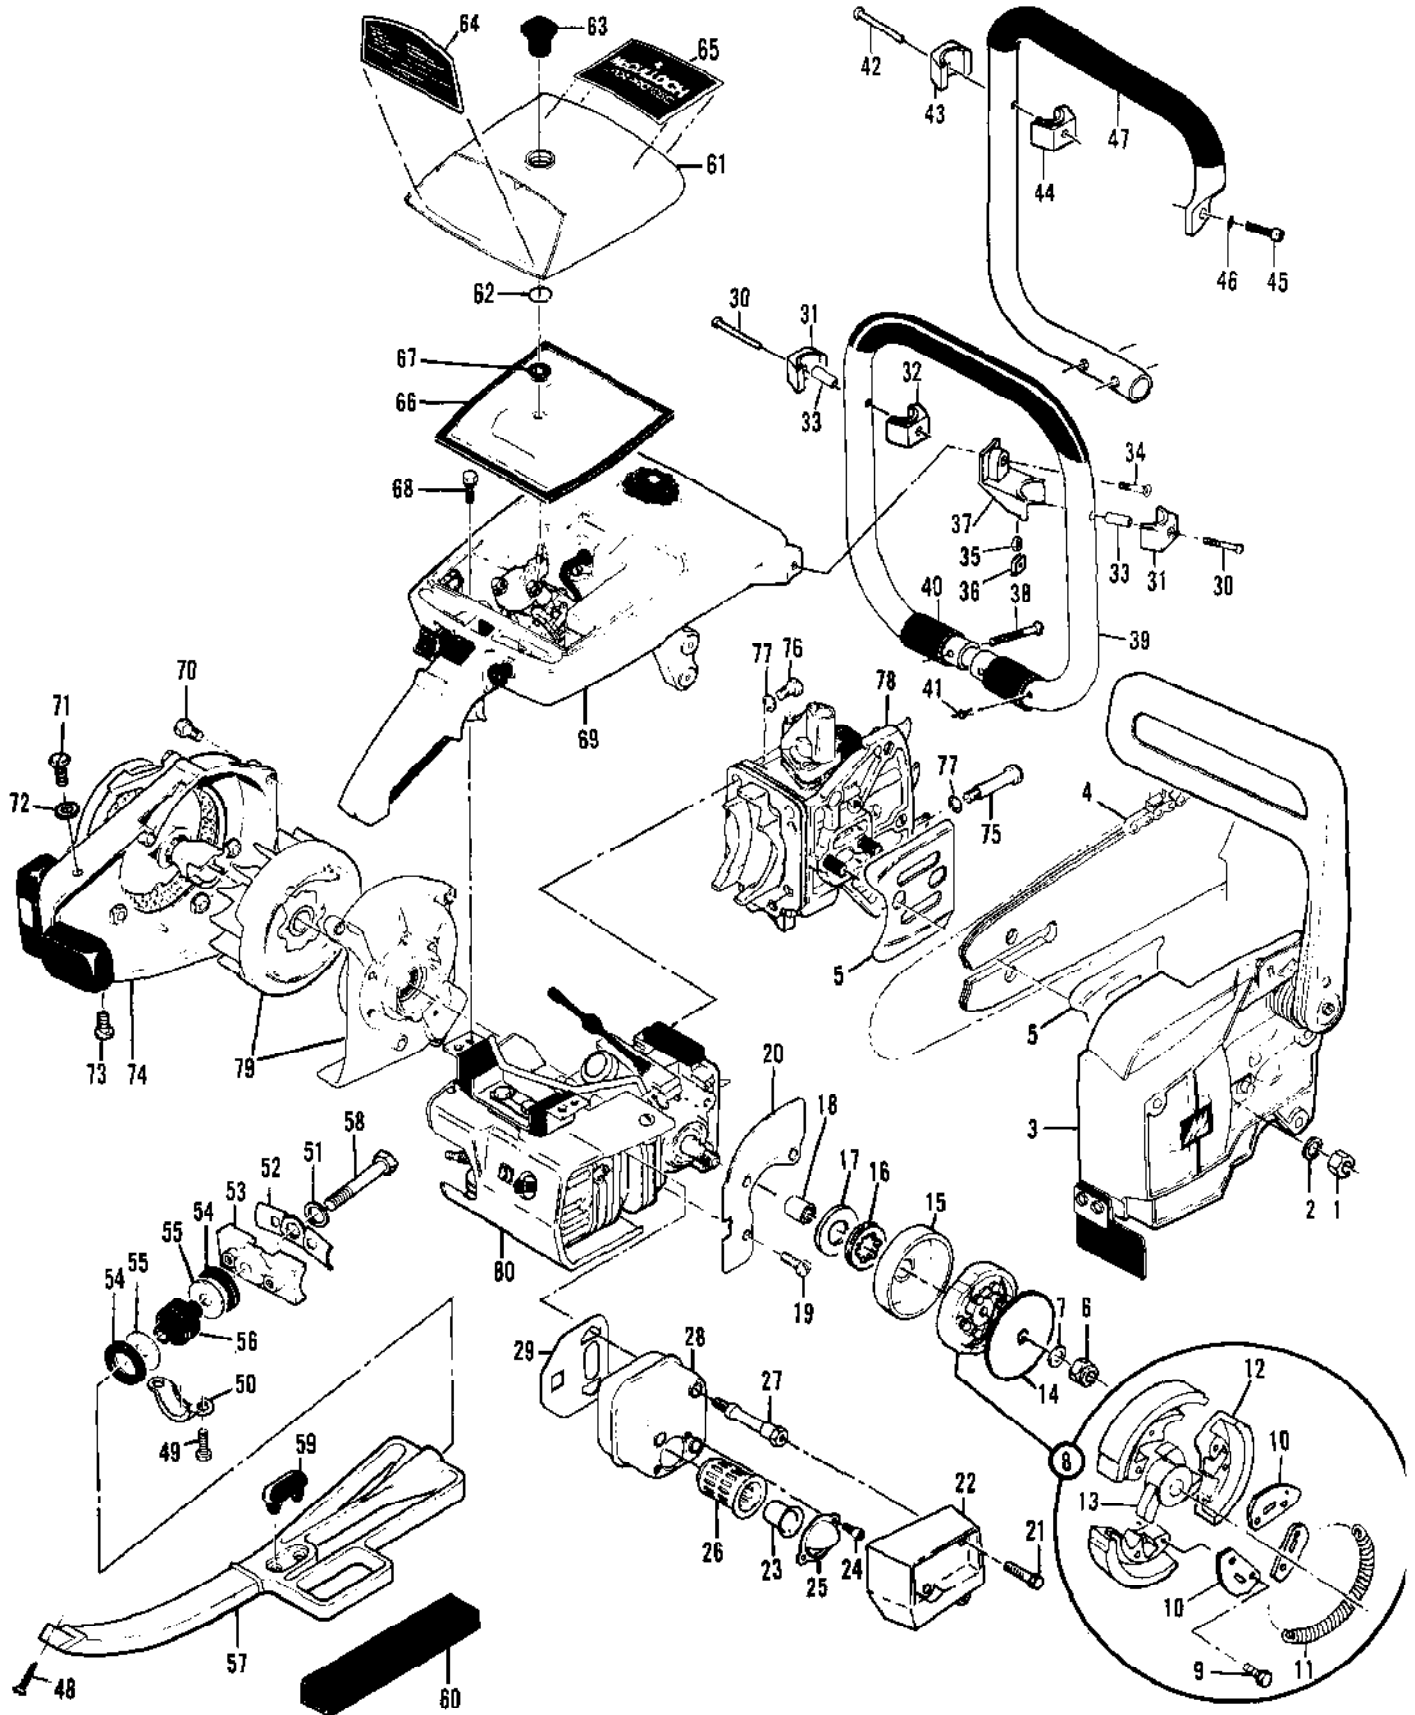

Ref #	Part Number	Qty	Description
1	110625	2	Nut - Hx 3/8-24
2	84623	2	Washer - Special
3			Clutch Guard Asy See "Clutch Guard Assembly" illustration and parts list.
3			CHAIN BRAKE Asy See "Chain Break Assembly" illustration and parts list.
4		1	Bar and Chain
5	64935	2	Plate - Bar Protector
6	86113	1	Nut - Hx 3/8-24 (LH)
7	100006	1	Washer - 3/8
8	88820	1	Clutch Asy
9	110850	6	Screw - Hx hd 8-32 x 1/2
10	86409	3	Plate Asy - Retainer
11	88735	1	Spring - Clutch
12	88817	3	Shoe - Clutch
13	86112	1	Rotor - Clutch
14	91055	1	Plate - Clutch Protector
15	90358	1	Kit - Drum/Spkt/Washer
16	86342	1	Sprocket - 7T .404P
17	86366	1	Washer - Sprocket
18	90360	1	Bearing - Sprocket
19	104133	3	Screw - Pan hd 1/4-20 x 5/8 (SEMS)
20	69464B	1	Jacket - Cylinder
21	110717	3	Screw - Hx hd 10-32 x 3/4
22	85459	1	Guard - Muffler
23	90716	1	Valve - Muffler
	85388	1	Kit - Muffler
24	110664	2	Screw - Skt hd 10-24 x 3/8
25	84203	1	Deflector
26	84690	1	Baffle - Muffler
27	85121	3	Screw - Shoulder
28	85117	1	Muffler Asy
29	92776	1	Gasket - Muffler
30	110605	2	Screw - Oval hd 10-24 x 2
31	69994	2	Collar - Frame
32	69995	1 or 2	Collar - Frame
33	69524	2	Bushing - Frame
34	101986	1	Screw - Oval hd 10-24 x 1
35	101326	1	Nut - Hx 10-24
36	28053	1	Retainer - Nut
37	91621	1	Collar - Frame
38	110606	2	Screw - Oval hd 10-24 x 1-1/4
39	69468	1	Frame & Grip Asy
39	91624A	1	Frame & Grip Asy
40	69885	2	Protector - Frame
41	84795	2	Rivet - Stop
42	110605	1	Screw - Oval hd 10-24 x 2
43	69994	1	Collar - Frame
44	69995	1	Collar - Frame
45	110714	1	Screw - Skt hd 10-24 x 3/4
46	24236	1	Washer - Special
47	86106A	1	Frame & Grip Asy
48	101986	1	Screw - Oval hd 10-24 x 1
49	104950	2	Screw - Hx hd 10-24 x 5/8